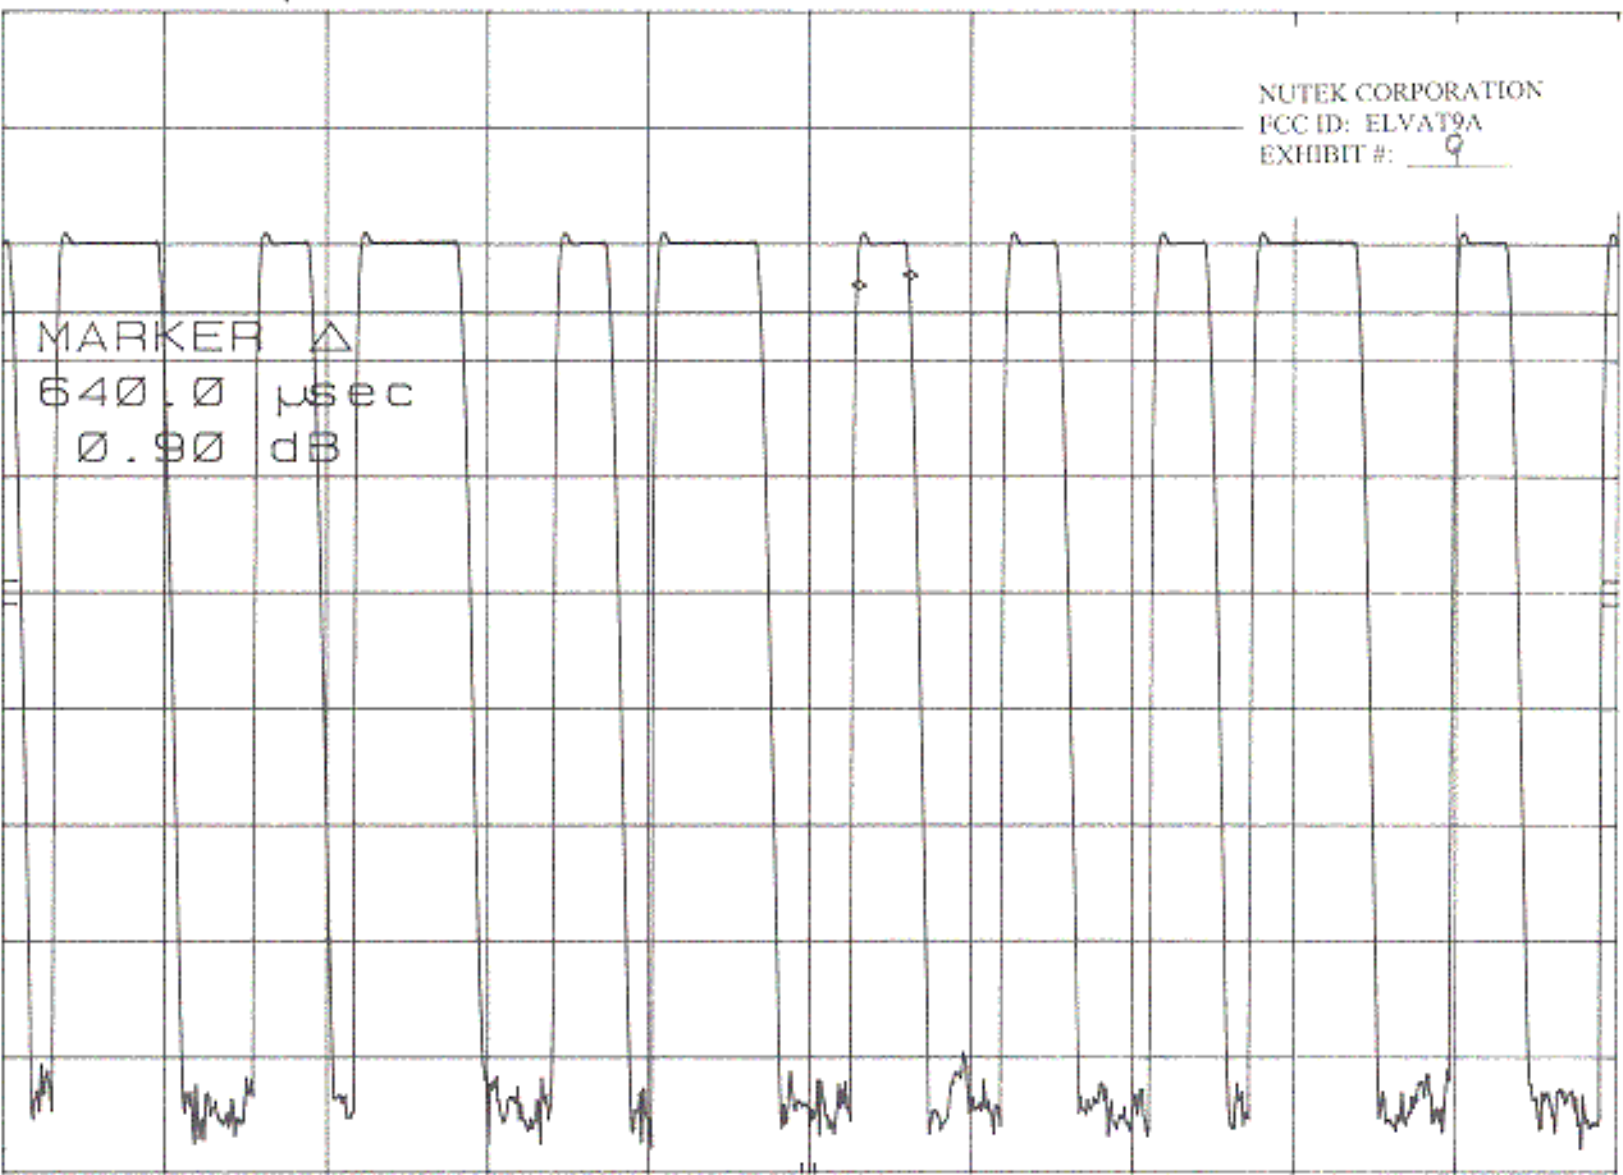

hp

REF 87.0 dB μ V ATTEN 10 dB +0 dB

MKR Δ 640.0 μ sec
0.90 dB

10 dB/

NUTEK CORPORATION
FCC ID: ELVAT9A
EXHIBIT #: 9

OFFSET
-20.0
dB

MARKER Δ
640.0 μ sec
0.90 dB

DL
61.0
dB μ V

CENTER 433.702 759 MHz SPAN 0 Hz
RES BW 10 kHz (i) VBW 100 kHz SWP 20.0 msec