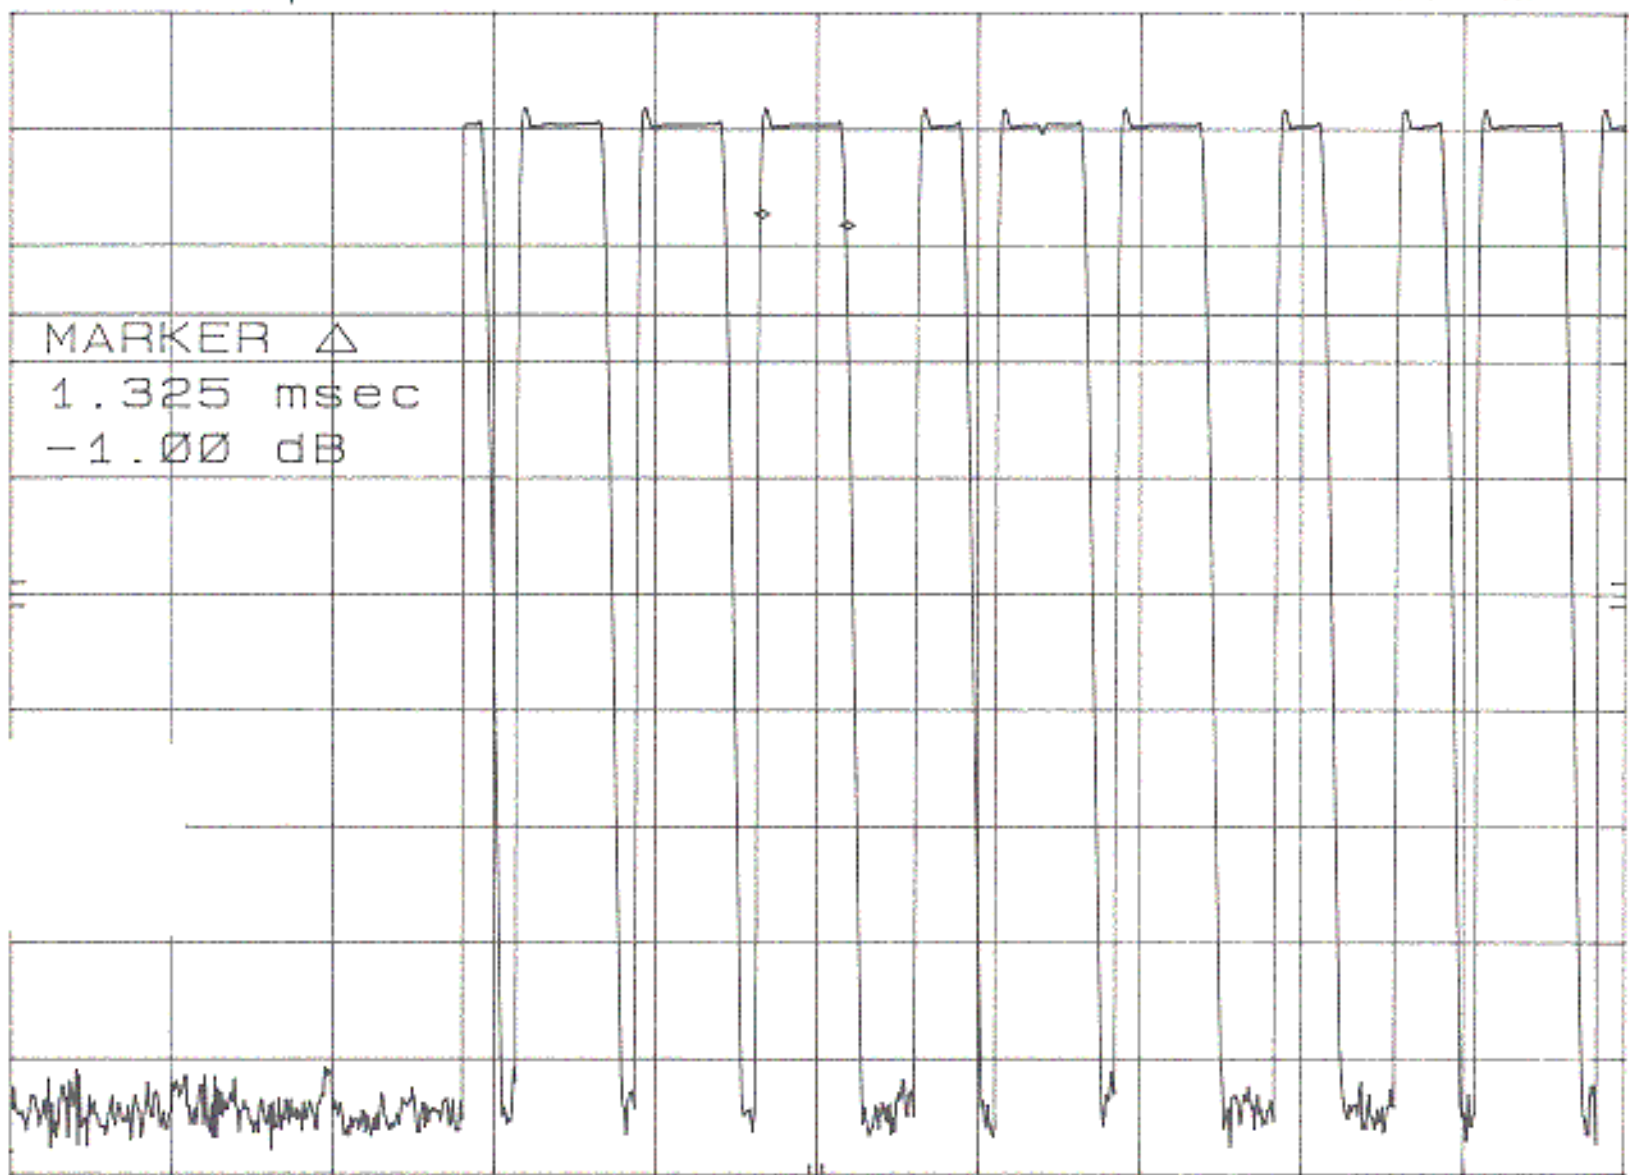

MKR Δ 1.325 msec
-1.00 dB

hp REF 87.0 dB μ V ATTEN 10 dB +0 dB

10 dB/

OFFSET
-20.0
dB

DL
61.0
dB μ V

NUTEK CORPORATION
FCC ID: ELVA19A
EXHIBIT #: 8

CENTER 433.883 000 MHz SPAN 0 Hz
RES BW 10 kHz (i) VBW 100 kHz SWP 25.0 msec