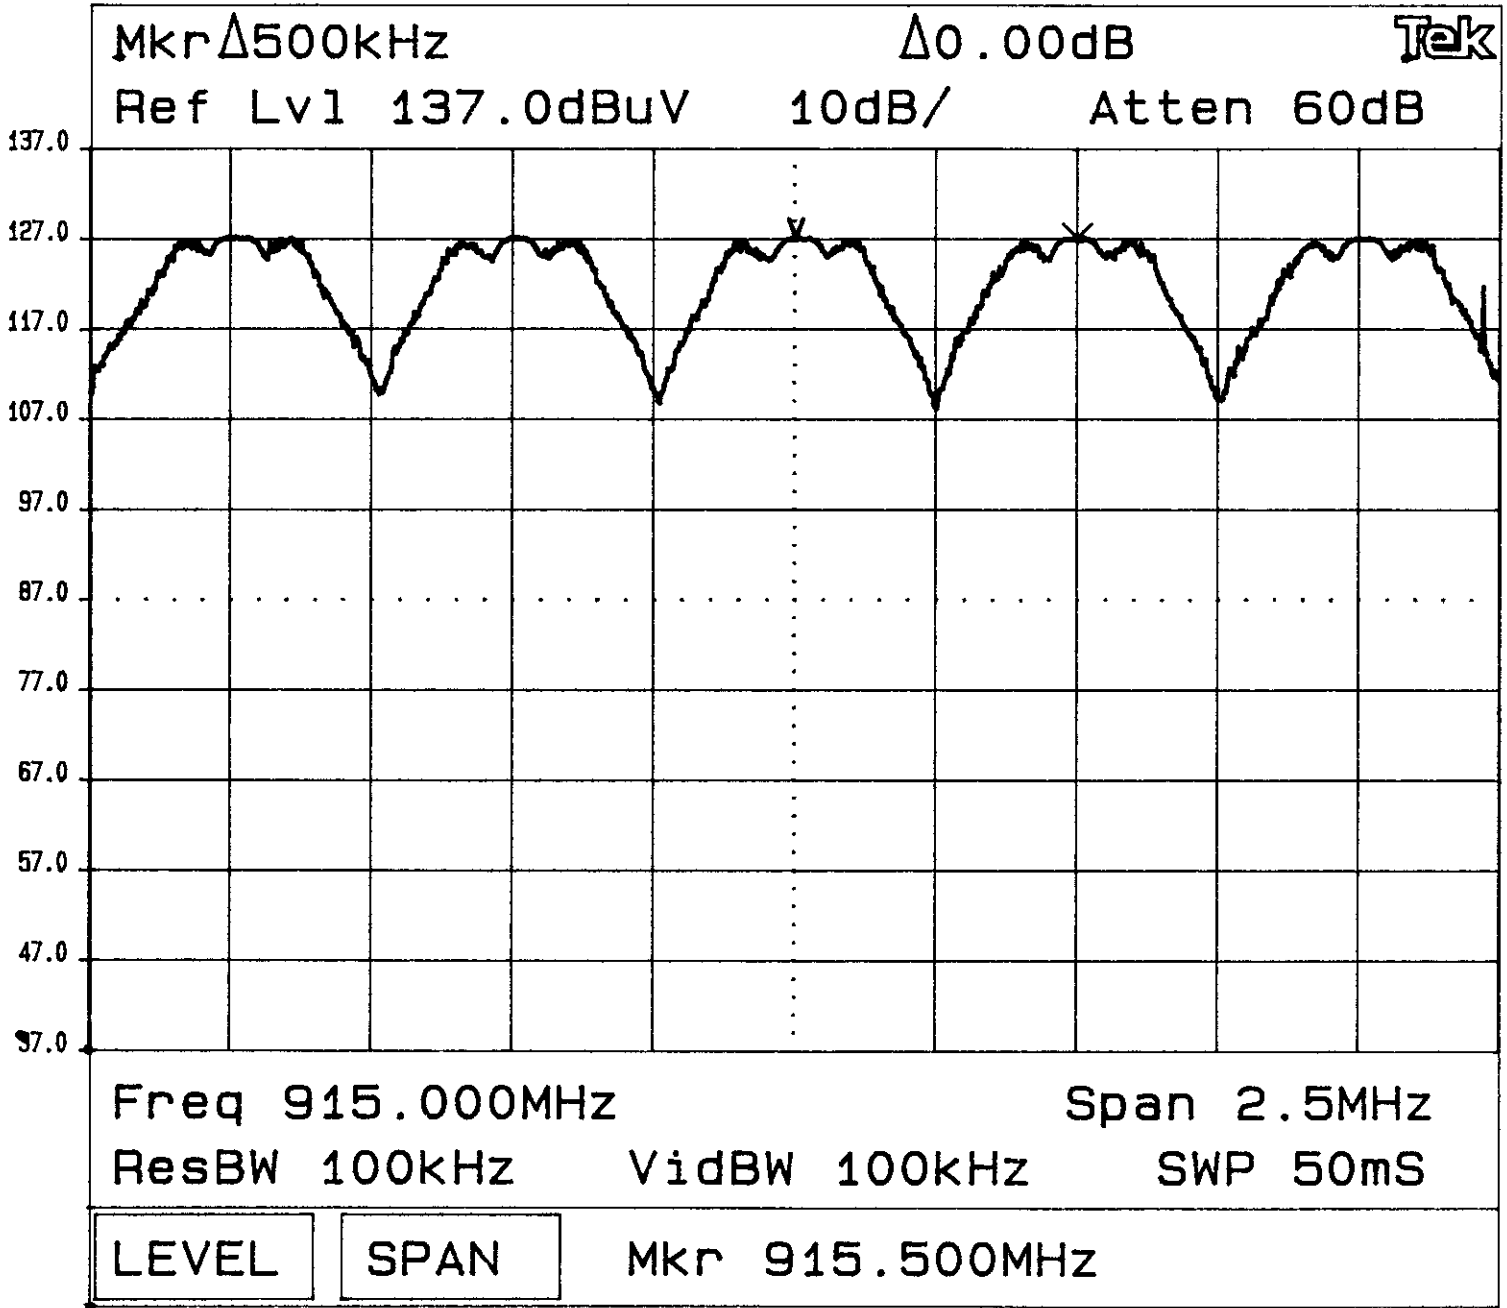

# EXHIBIT F – Adjacent Channel Spacing Test Data

FCC ID EJM123120349

Adjacent Channel Spacing

KnOB 2

KnOB 1

KEYPAD

Tektronix

2784