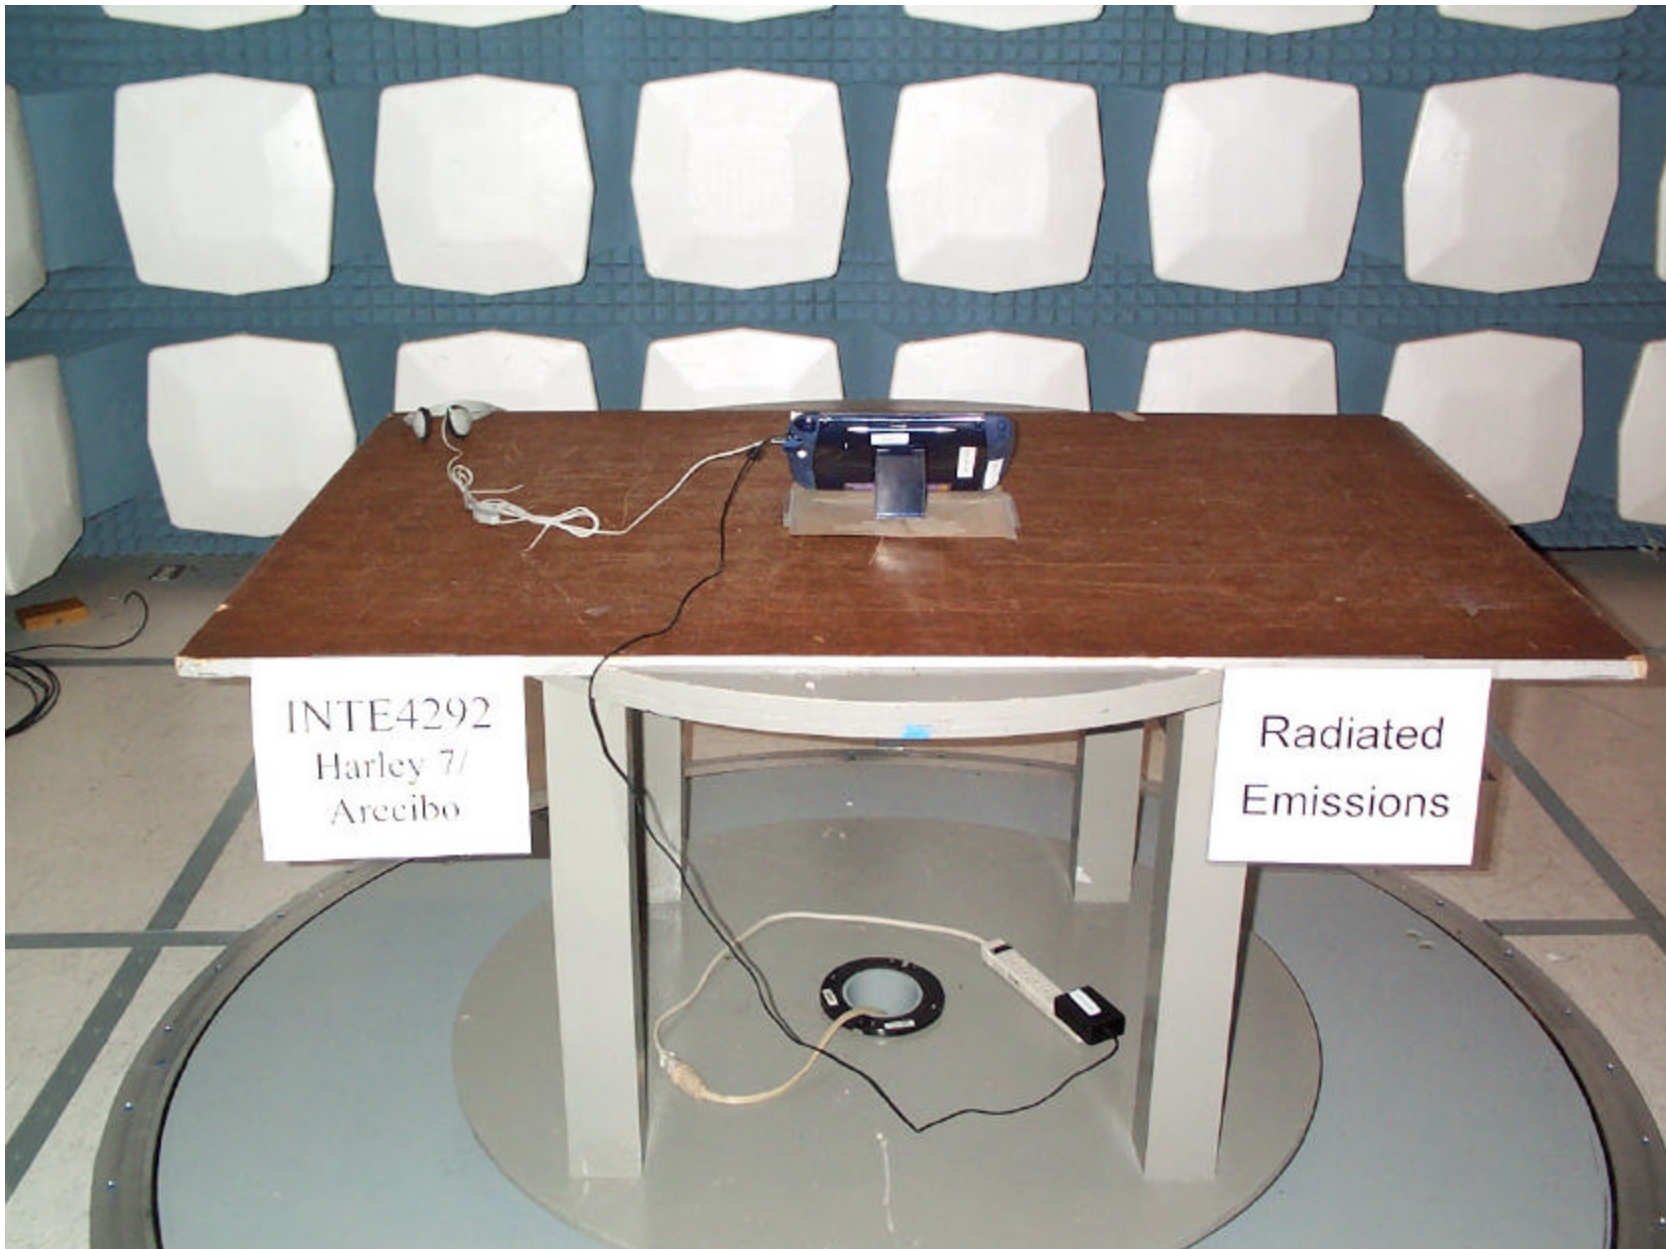

EXHIBIT S – Test Setup Photos

FCC ID EJM-HRMP131

Radiated Emissions Test Setup – Front of EUT

Radiated Emissions Test Setup – Back of EUT

Conducted Emissions Test Setup

Conducted Emissions Test Setup