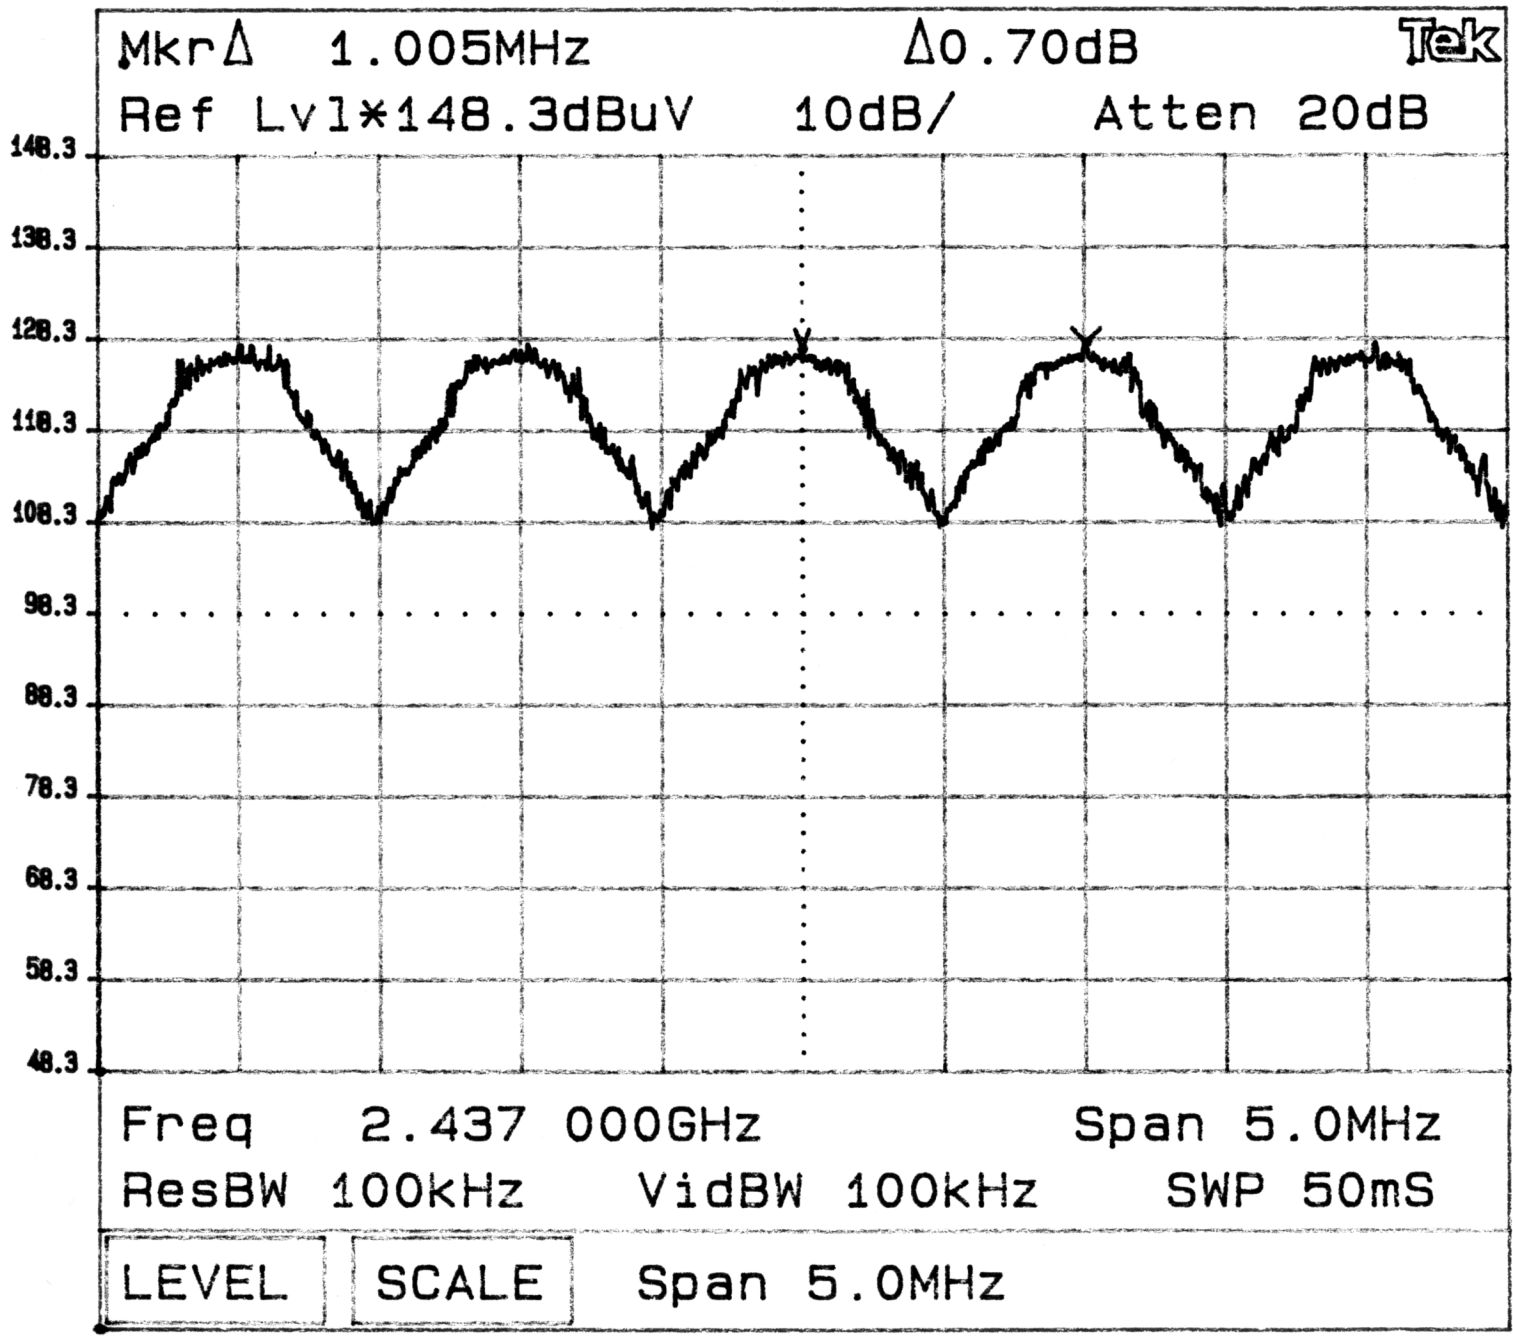

EXHIBIT K – Channel Spacing

FCC ID EJM-HRMP131

Adjacent Channel Spacing, Hopping Mode

KnOB 2

KnOB 1

KEYPAD

Tektronix

2784