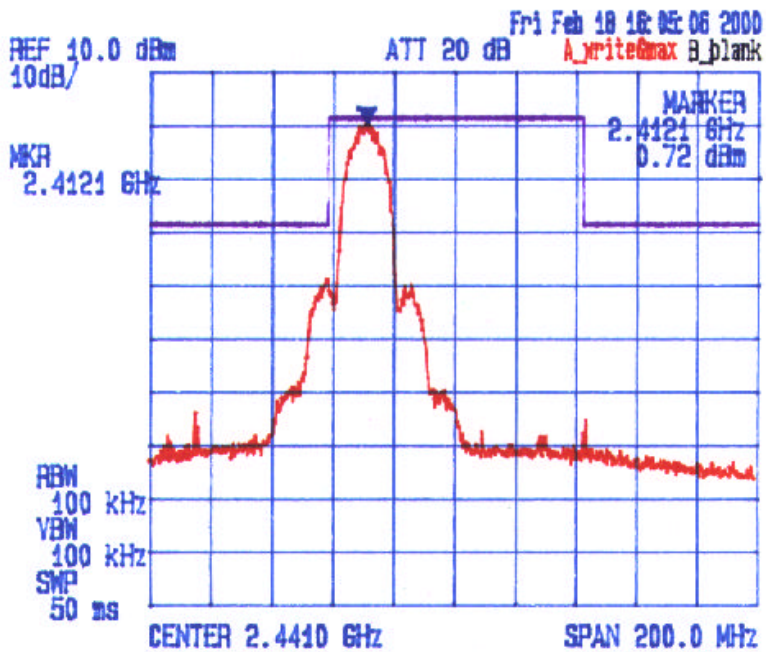

Date: Feb. 18 2000
Tested by: Hung Trinh

GemTek Technology Co., Ltd./ NgeeAnn Polytechnic
PCMCIA Wireless LAN Card, Model: WL-211F
IN Link Wireless LAN Card, Model: IN Link-2001
Channel: 1, Tx Frequency: 2.412 MHz
Modulation: M 2Mbps DQPSK, M 11 Mbps CCK
Transmitter Antenna Power Conducted Emissions

2 Mbps DQPSK

11 Mbps CCK

Date: Feb. 18, 2000
Tested by: Hung Trinh

GemTek Technology Co., Ltd. / NgeeAnn Polytechnic
PCMCIA Wireless LAN Card, Model: WL-211F
IN Link Wireless LAN Card, Model: IN Link-2001
Channel: 1, Tx Frequency: 2.412 MHz
Modulation: [X] 2Mbps DQPSK, [] 11 Mbps CCK
Transmitter Antenna Power Conducted Emissions

Date: Feb. 18, 2000
Tested by: Hung Trinh

GemTek Technology Co., Ltd./ NgeeAnn Polytechnic
PCMCIA Wireless LAN Card, Model: WL-211F
IN Link Wireless LAN Card, Model: IN Link-2001
Channel: 1, Tx Frequency: 24.12 MHz
Modulation: [] 2Mbps DQPSK, [X] 11 Mbps CCK
Transmitter Antenna Power Conducted Emissions

Date: Feb 18 2000
Tested by: Hung Trinh

GemTek Technology Co., Ltd./ NgeeAnn Polytechnic
PCMCIA Wireless LAN Card, Model: WL-211F
IN Link Wireless LAN Card, Model: IN Link-2001
Channel: 6, Tx Frequency: 2437 MHz
Modulation: 2Mbps DQPSK, 11 Mbps CCK
Transmitter Antenna Power Conducted Emissions