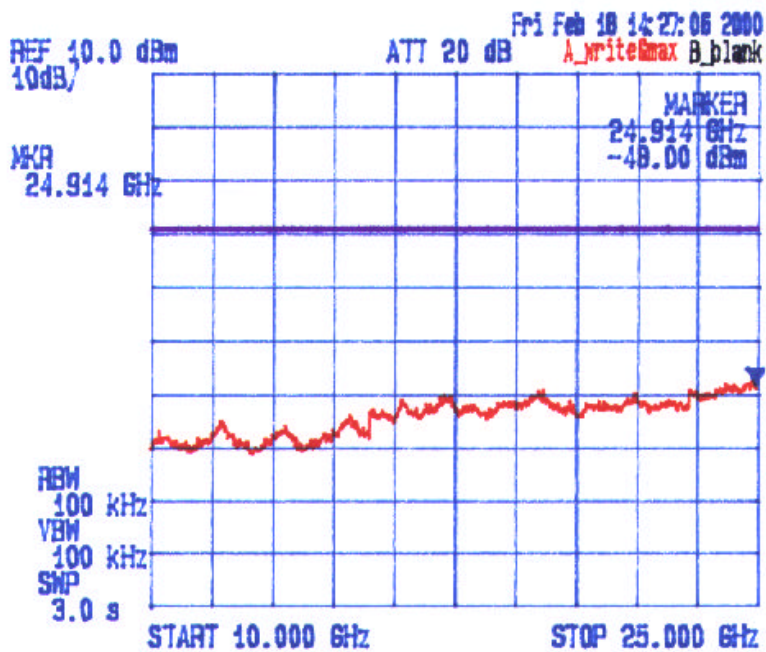

Date: Feb. 18 2000
Tested by: Hung Trinh

GemTek Technology Co., Ltd./ NgeeAnn Polytechnic
PCMCIA Wireless LAN Card, Model: WL-211F
IN Link Wireless LAN Card, Model: IN Link-2001
Channel: 1, Tx Frequency: 2.412 MHz
Modulation: M 2Mbps DQPSK, M 11 Mbps CCK
Transmitter Antenna Power Conducted Emissions

2 Mbps DQPSK

11 Mbps CCK

Date: Feb. 18, 2000
Tested by: Hung Trinh

GemTek Technology Co., Ltd. / NgeeAnn Polytechnic
PCMCIA Wireless LAN Card, Model: WL-211F
IN Link Wireless LAN Card, Model: IN Link-2001
Channel: 1, Tx Frequency: 2.412 MHz
Modulation: [X] 2Mbps DQPSK, [] 11 Mbps CCK
Transmitter Antenna Power Conducted Emissions

Date: Feb. 18, 2000
Tested by: Hung Trinh

GemTek Technology Co., Ltd./ NgeeAnn Polytechnic
PCMCIA Wireless LAN Card, Model: WL-211F
IN Link Wireless LAN Card, Model: IN Link-2001
Channel: 1, Tx Frequency: 24.12 MHz
Modulation: [] 2Mbps DQPSK, [X] 11 Mbps CCK
Transmitter Antenna Power Conducted Emissions

Date: Feb 18 2000
Tested by: Hung Trinh

GemTek Technology Co., Ltd./ NgeeAnn Polytechnic
PCMCIA Wireless LAN Card, Model: WL-211F
IN Link Wireless LAN Card, Model: IN Link-2001
Channel: 6, Tx Frequency: 2437 MHz
Modulation: 2Mbps DQPSK, 11 Mbps CCK
Transmitter Antenna Power Conducted Emissions