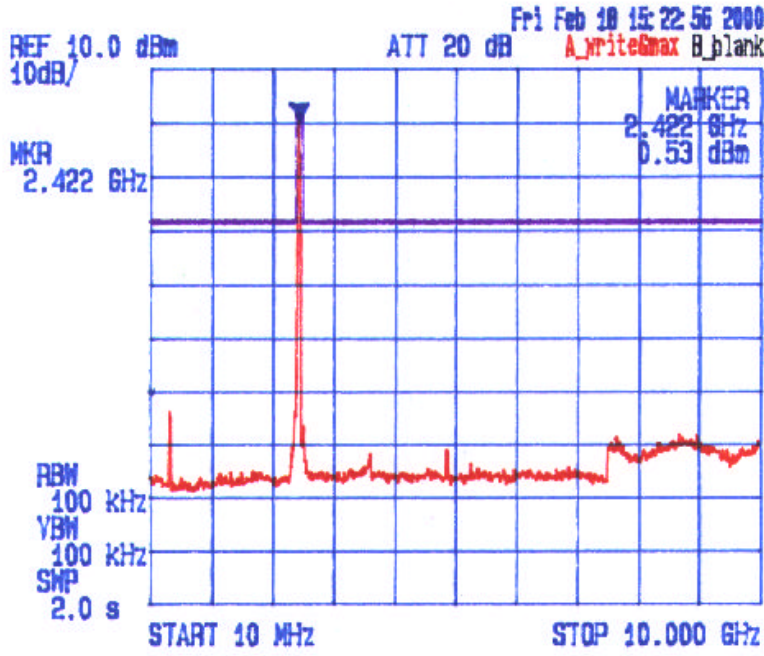

Date: Feb. 18, 2000
Tested by: Hung Trinh

GemTek Technology Co., Ltd./ NgeeAnn Polytechnic
PCMCIA Wireless LAN Card, Model: WL-211F
IN Link Wireless LAN Card, Model: IN Link-2001
Channel: 1, Tx Frequency: 24.12 MHz
Modulation: [] 2Mbps DQPSK, [X] 11 Mbps CCK
Transmitter Antenna Power Conducted Emissions

Date: Feb 18 2000
Tested by: Hung Trinh

GemTek Technology Co., Ltd./ NgeeAnn Polytechnic
PCMCIA Wireless LAN Card, Model: WL-211F
IN Link Wireless LAN Card, Model: IN Link-2001
Channel: 6, Tx Frequency: 2437 MHz
Modulation: 2Mbps DQPSK, 11 Mbps CCK
Transmitter Antenna Power Conducted Emissions

Date: Feb. 18 2000
Tested by: Hung Trinh

GemTek Technology Co., Ltd. / NgeeAnn Polytechnic
PCMCIA Wireless LAN Card, Model: WL-211F
IN Link Wireless LAN Card, Model: IN Link-2001
Channel: 6, Tx Frequency: 2453.7 MHz
Modulation: [X] 2Mbps DQPSK, [] 11 Mbps CCK
Transmitter Antenna Power Conducted Emissions

Date: Feb. 18, 2000
Tested by: Hung Trinh

GemTek Technology Co., Ltd./ NgeeAnn Polytechnic
PCMCIA Wireless LAN Card, Model: WL-211F
IN Link Wireless LAN Card, Model: IN Link-2001
Channel: 6, Tx Frequency: 2437 MHz
Modulation: [] 2Mbps DQPSK, [X] 11 Mbps CCK
Transmitter Antenna Power Conducted Emissions