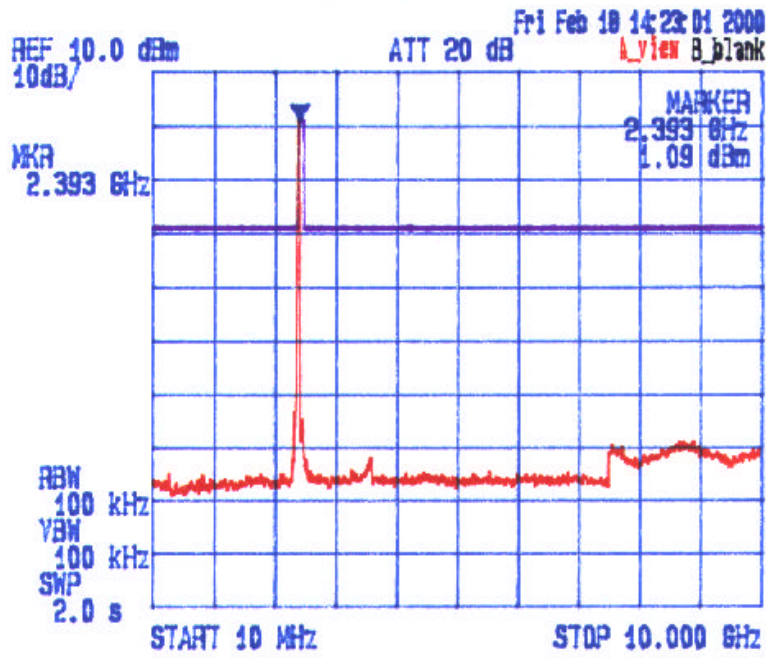

Date: Feb. 18 2000
Tested by: Hung Trinh

GemTek Technology Co., Ltd./ NgeeAnn Polytechnic
PCMCIA Wireless LAN Card, Model: WL-211F
IN Link Wireless LAN Card, Model: IN Link-2001
Channel: 1, Tx Frequency: 2.412 MHz
Modulation: M 2Mbps DQPSK, M 11 Mbps CCK
Transmitter Antenna Power Conducted Emissions

2 Mbps DQPSK

11 Mbps CCK

Date: Feb. 18, 2000
Tested by: Hung Trinh

GemTek Technology Co., Ltd. / NgeeAnn Polytechnic
PCMCIA Wireless LAN Card, Model: WL-211F
IN Link Wireless LAN Card, Model: IN Link-2001
Channel: 1, Tx Frequency: 2.412 MHz
Modulation: [X] 2Mbps DQPSK, [] 11 Mbps CCK
Transmitter Antenna Power Conducted Emissions

Date: Feb. 18, 2000
Tested by: Hung Trinh

GemTek Technology Co., Ltd./ NgeeAnn Polytechnic
PCMCIA Wireless LAN Card, Model: WL-211F
IN Link Wireless LAN Card, Model: IN Link-2001
Channel: 1, Tx Frequency: 24.12 MHz
Modulation: [] 2Mbps DQPSK, [X] 11 Mbps CCK
Transmitter Antenna Power Conducted Emissions

Date: Feb 18 2000
Tested by: Hung Trinh

GemTek Technology Co., Ltd./ NgeeAnn Polytechnic
PCMCIA Wireless LAN Card, Model: WL-211F
IN Link Wireless LAN Card, Model: IN Link-2001
Channel: 6, Tx Frequency: 2437 MHz
Modulation: 2Mbps DQPSK, 11 Mbps CCK
Transmitter Antenna Power Conducted Emissions