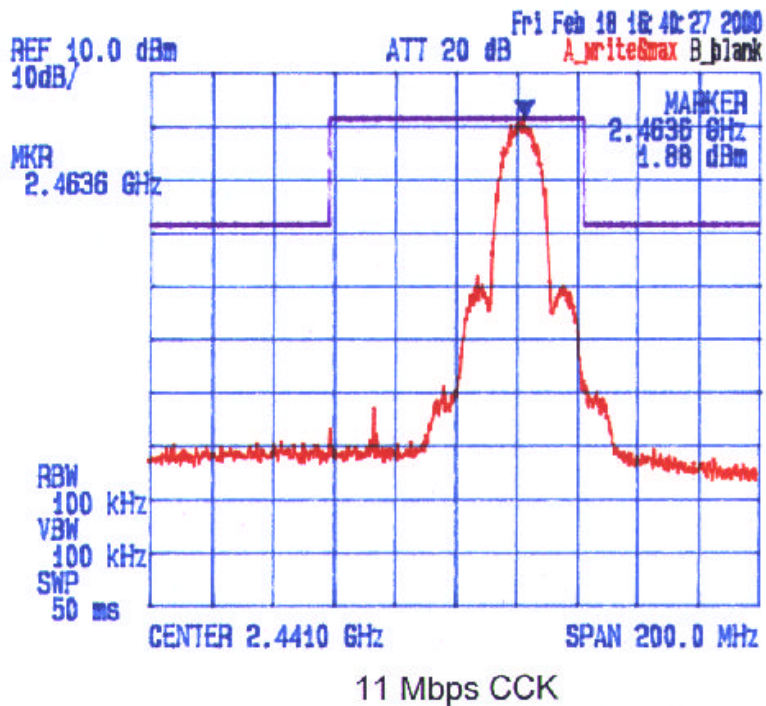

Date: Feb. 18, 2000
Tested by: Hung Trinh

GemTek Technology Co., Ltd./ NgeeAnn Polytechnic
PCMCIA Wireless LAN Card, Model: WL-211F
IN Link Wireless LAN Card, Model: IN Link-2001
Channel: 11, Tx Frequency: 2463.6 MHz
Modulation: [M] 2Mbps DQPSK, [V] 11 Mbps CCK
Transmitter Antenna Power Conducted Emissions