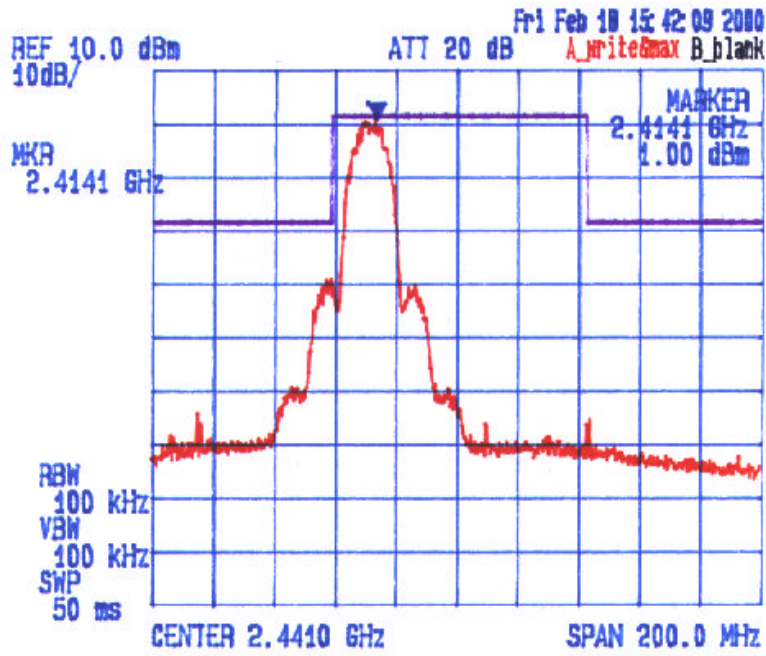

Date: Feb. 18 2000
Tested by: Hung Trinh

GemTek Technology Co., Ltd./ NgeeAnn Polytechnic
PCMCIA Wireless LAN Card, Model: WL-211F
IN Link Wireless LAN Card, Model: IN Link-2001
Channel: 1, Tx Frequency: 2.412 MHz
Modulation: M 2Mbps DQPSK, M 11 Mbps CCK
Transmitter Antenna Power Conducted Emissions

2 Mbps DQPSK

11 Mbps CCK

Date: Feb. 18, 2000
Tested by: Hung Trinh

GemTek Technology Co., Ltd. / NgeeAnn Polytechnic
PCMCIA Wireless LAN Card, Model: WL-211F
IN Link Wireless LAN Card, Model: IN Link-2001
Channel: 1, Tx Frequency: 2.412 MHz
Modulation: [X] 2Mbps DQPSK, [] 11 Mbps CCK
Transmitter Antenna Power Conducted Emissions

Date: Feb. 18, 2000
Tested by: Hung Trinh

GemTek Technology Co., Ltd./ NgeeAnn Polytechnic
PCMCIA Wireless LAN Card, Model: WL-211F
IN Link Wireless LAN Card, Model: IN Link-2001
Channel: 1, Tx Frequency: 24.12 MHz
Modulation: [] 2Mbps DQPSK, [X] 11 Mbps CCK
Transmitter Antenna Power Conducted Emissions

Date: Feb 18 2000
Tested by: Hung Trinh

GemTek Technology Co., Ltd./ NgeeAnn Polytechnic
PCMCIA Wireless LAN Card, Model: WL-211F
IN Link Wireless LAN Card, Model: IN Link-2001
Channel: 6, Tx Frequency: 2437 MHz
Modulation: 2Mbps DQPSK, 11 Mbps CCK
Transmitter Antenna Power Conducted Emissions