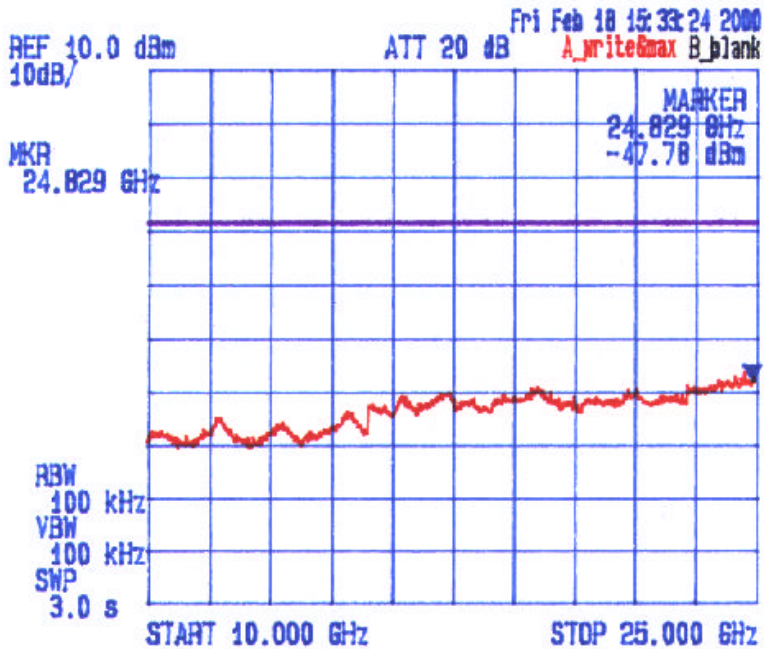

Date: Feb. 18, 2000
Tested by: Hung Trinh

GemTek Technology Co., Ltd./ NgeeAnn Polytechnic
PCMCIA Wireless LAN Card, Model: WL-211F
IN Link Wireless LAN Card, Model: IN Link-2001
Channel: 6, Tx Frequency: 2437 MHz
Modulation: [ ] 2Mbps DQPSK, [X] 11 Mbps CCK
Transmitter Antenna Power Conducted Emissions