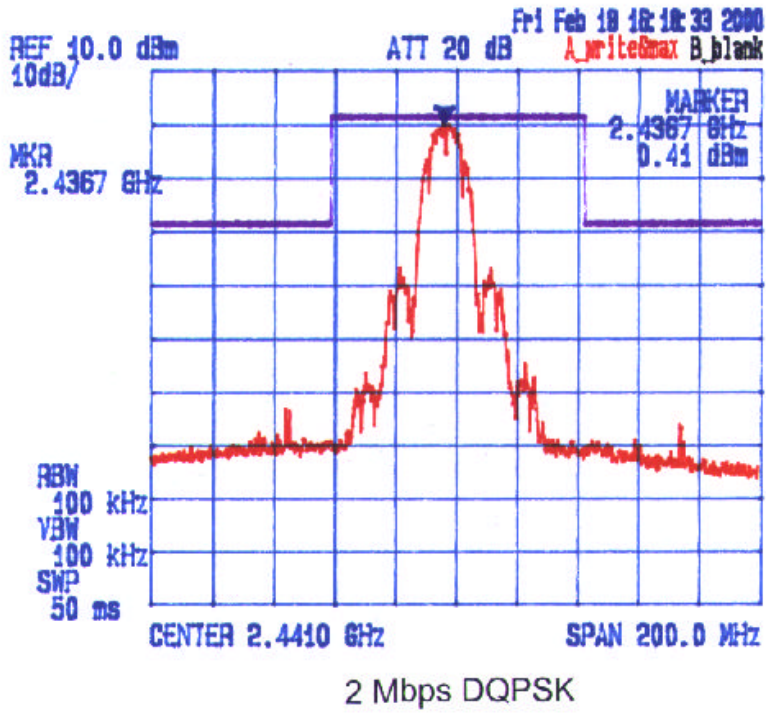

Date: Feb. 18 2000
Tested by: Hung Trinh

GemTek Technology Co., Ltd./ NgeeAnn Polytechnic
PCMCIA Wireless LAN Card, Model: WL-211F
IN Link Wireless LAN Card, Model: IN Link-2001
Channel: 1, Tx Frequency: 2.412 MHz
Modulation: M 2Mbps DQPSK, M 11 Mbps CCK
Transmitter Antenna Power Conducted Emissions

2 Mbps DQPSK

11 Mbps CCK

Date: Feb. 18, 2000
Tested by: Hung Trinh

GemTek Technology Co., Ltd. / NgeeAnn Polytechnic
PCMCIA Wireless LAN Card, Model: WL-211F
IN Link Wireless LAN Card, Model: IN Link-2001
Channel: 1, Tx Frequency: 2.412 MHz
Modulation: [X] 2Mbps DQPSK, [] 11 Mbps CCK
Transmitter Antenna Power Conducted Emissions

Date: Feb. 18, 2000
Tested by: Hung Trinh

GemTek Technology Co., Ltd./ NgeeAnn Polytechnic
PCMCIA Wireless LAN Card, Model: WL-211F
IN Link Wireless LAN Card, Model: IN Link-2001
Channel: 1, Tx Frequency: 24.12 MHz
Modulation: [] 2Mbps DQPSK, [X] 11 Mbps CCK
Transmitter Antenna Power Conducted Emissions

Date: Feb 18 2000
Tested by: Hung Trinh

GemTek Technology Co., Ltd./ NgeeAnn Polytechnic
PCMCIA Wireless LAN Card, Model: WL-211F
IN Link Wireless LAN Card, Model: IN Link-2001
Channel: 6, Tx Frequency: 2437 MHz
Modulation: 2Mbps DQPSK, 11 Mbps CCK
Transmitter Antenna Power Conducted Emissions