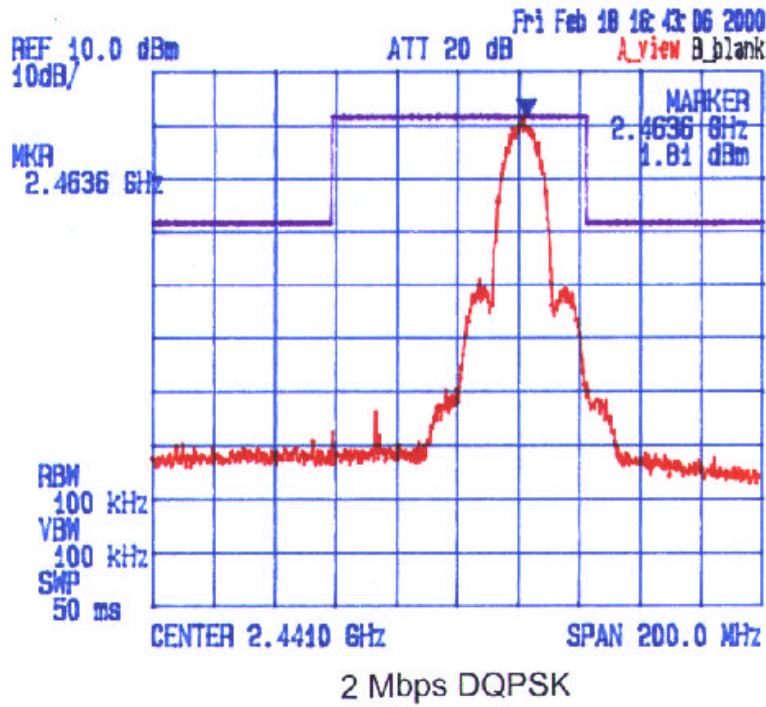

Date: Feb 18 2000
Tested by: Hung Trinh

GemTek Technology Co., Ltd./ NgeeAnn Polytechnic
PCMCIA Wireless LAN Card, Model: WL-211F
IN Link Wireless LAN Card, Model: IN Link-2001
Channel: 6, Tx Frequency: 2437 MHz
Modulation: 2Mbps DQPSK, 11 Mbps CCK
Transmitter Antenna Power Conducted Emissions

Date: Feb. 18 2000
Tested by: Hung Trinh

GemTek Technology Co., Ltd. / NgeeAnn Polytechnic
PCMCIA Wireless LAN Card, Model: WL-211F
IN Link Wireless LAN Card, Model: IN Link-2001
Channel: 6, Tx Frequency: 2453.7 MHz
Modulation: [X] 2Mbps DQPSK, [] 11 Mbps CCK
Transmitter Antenna Power Conducted Emissions

Date: Feb. 18, 2000
Tested by: Hung Trinh

GemTek Technology Co., Ltd./ NgeeAnn Polytechnic
PCMCIA Wireless LAN Card, Model: WL-211F
IN Link Wireless LAN Card, Model: IN Link-2001
Channel: 6, Tx Frequency: 2437 MHz
Modulation: [] 2Mbps DQPSK, [X] 11 Mbps CCK
Transmitter Antenna Power Conducted Emissions

Date: Feb. 18, 2000
Tested by: Hung Trinh

GemTek Technology Co., Ltd./ NgeeAnn Polytechnic
PCMCIA Wireless LAN Card, Model: WL-211F
IN Link Wireless LAN Card, Model: IN Link-2001
Channel: 11, Tx Frequency: 2463.6 MHz
Modulation: [M] 2Mbps DQPSK, [V] 11 Mbps CCK
Transmitter Antenna Power Conducted Emissions