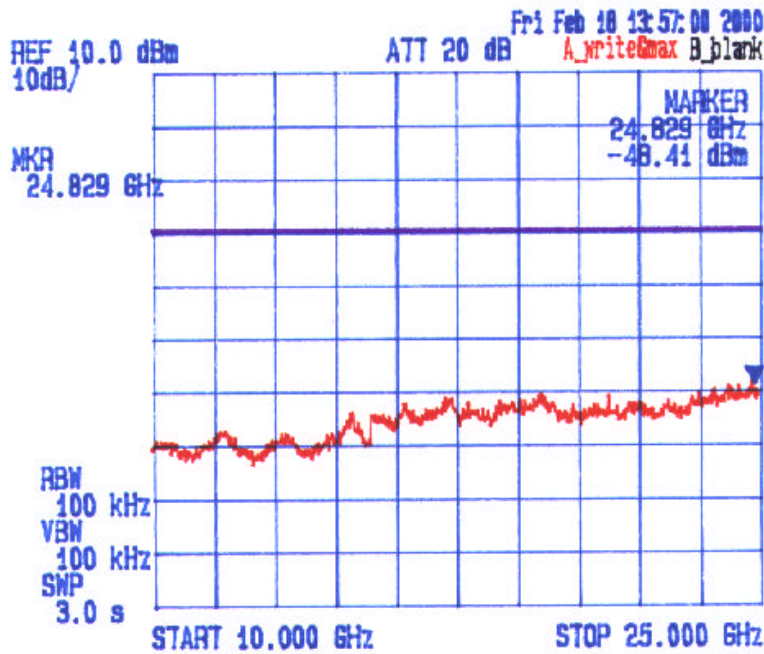

Date: Feb. 18 2000
Tested by: Hung Trinh

GemTek Technology Co., Ltd./ NgeeAnn Polytechnic
PCMCIA Wireless LAN Card, Model: WL-211F
IN Link Wireless LAN Card, Model: IN Link-2001
Channel: 1, Tx Frequency: 2.412 MHz
Modulation: M 2Mbps DQPSK, M 11 Mbps CCK
Transmitter Antenna Power Conducted Emissions

2 Mbps DQPSK

11 Mbps CCK

Date: Feb. 18, 2000
Tested by: Hung Trinh

GemTek Technology Co., Ltd. / NgeeAnn Polytechnic
PCMCIA Wireless LAN Card, Model: WL-211F
IN Link Wireless LAN Card, Model: IN Link-2001
Channel: 1, Tx Frequency: 2.412 MHz
Modulation: [X] 2Mbps DQPSK, [] 11 Mbps CCK
Transmitter Antenna Power Conducted Emissions

Date: Feb. 18, 2000
Tested by: Hung Trinh

GemTek Technology Co., Ltd./ NgeeAnn Polytechnic
PCMCIA Wireless LAN Card, Model: WL-211F
IN Link Wireless LAN Card, Model: IN Link-2001
Channel: 1, Tx Frequency: 24.12 MHz
Modulation: [] 2Mbps DQPSK, [X] 11 Mbps CCK
Transmitter Antenna Power Conducted Emissions

Date: Feb 18 2000
Tested by: Hung Trinh

GemTek Technology Co., Ltd./ NgeeAnn Polytechnic
PCMCIA Wireless LAN Card, Model: WL-211F
IN Link Wireless LAN Card, Model: IN Link-2001
Channel: 6, Tx Frequency: 2437 MHz
Modulation: 2Mbps DQPSK, 11 Mbps CCK
Transmitter Antenna Power Conducted Emissions