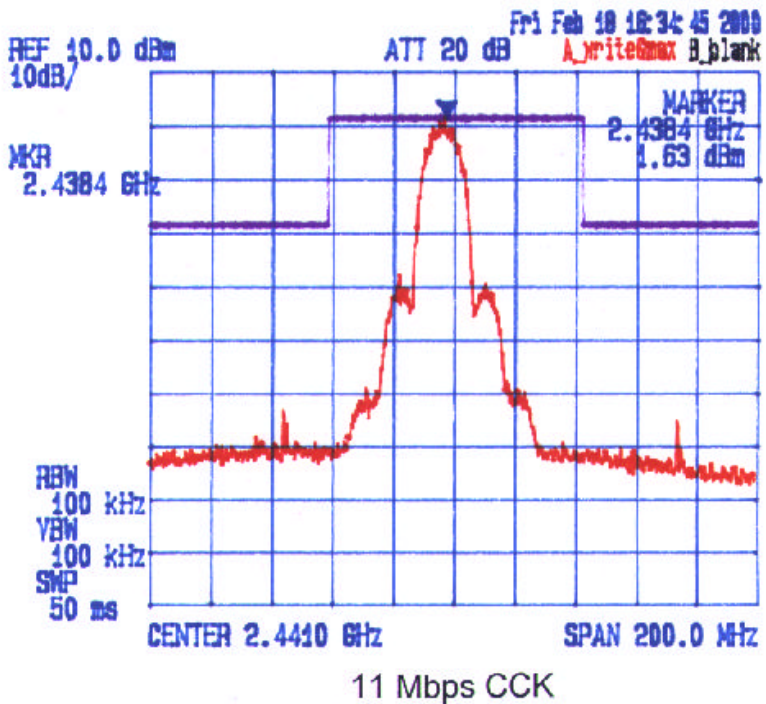

Date: Feb. 18 2000
Tested by: Hung Trinh

GemTek Technology Co., Ltd./ NgeeAnn Polytechnic
PCMCIA Wireless LAN Card, Model: WL-211F
IN Link Wireless LAN Card, Model: IN Link-2001
Channel: 1, Tx Frequency: 2.412 MHz
Modulation: M 2Mbps DQPSK, M 11 Mbps CCK
Transmitter Antenna Power Conducted Emissions

2 Mbps DQPSK

11 Mbps CCK

Date: Feb. 18, 2000
Tested by: Hung Trinh

GemTek Technology Co., Ltd. / NgeeAnn Polytechnic
PCMCIA Wireless LAN Card, Model: WL-211F
IN Link Wireless LAN Card, Model: IN Link-2001
Channel: 1, Tx Frequency: 2.412 MHz
Modulation: [X] 2Mbps DQPSK, [] 11 Mbps CCK
Transmitter Antenna Power Conducted Emissions

Date: Feb. 18, 2000
Tested by: Hung Trinh

GemTek Technology Co., Ltd./ NgeeAnn Polytechnic
PCMCIA Wireless LAN Card, Model: WL-211F
IN Link Wireless LAN Card, Model: IN Link-2001
Channel: 1, Tx Frequency: 24.12 MHz
Modulation: [] 2Mbps DQPSK, [X] 11 Mbps CCK
Transmitter Antenna Power Conducted Emissions

Date: Feb 18 2000
Tested by: Hung Trinh

GemTek Technology Co., Ltd./ NgeeAnn Polytechnic
PCMCIA Wireless LAN Card, Model: WL-211F
IN Link Wireless LAN Card, Model: IN Link-2001
Channel: 6, Tx Frequency: 2437 MHz
Modulation: 2Mbps DQPSK, 11 Mbps CCK
Transmitter Antenna Power Conducted Emissions