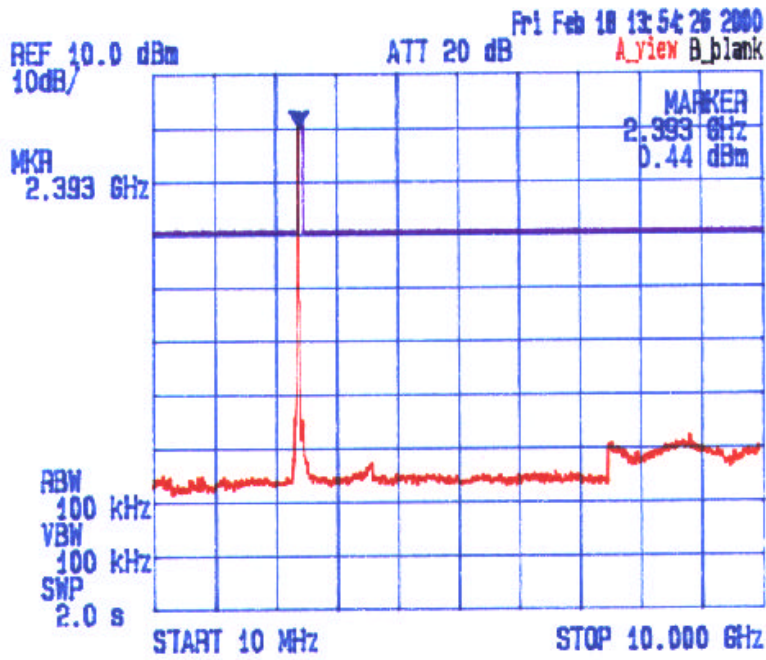

Date: Feb. 18 2000
Tested by: Hung Trinh

GemTek Technology Co., Ltd./ NgeeAnn Polytechnic
PCMCIA Wireless LAN Card, Model: WL-211F
IN Link Wireless LAN Card, Model: IN Link-2001
Channel: 1, Tx Frequency: 2.412 MHz
Modulation: M 2Mbps DQPSK, M 11 Mbps CCK
Transmitter Antenna Power Conducted Emissions

2 Mbps DQPSK

11 Mbps CCK

Date: Feb. 18, 2000
Tested by: Hung Trinh

GemTek Technology Co., Ltd. / NgeeAnn Polytechnic
PCMCIA Wireless LAN Card, Model: WL-211F
IN Link Wireless LAN Card, Model: IN Link-2001
Channel: 1, Tx Frequency: 2.412 MHz
Modulation: [X] 2Mbps DQPSK, [] 11 Mbps CCK
Transmitter Antenna Power Conducted Emissions

Date: Feb. 18, 2000
Tested by: Hung Trinh

GemTek Technology Co., Ltd./ NgeeAnn Polytechnic
PCMCIA Wireless LAN Card, Model: WL-211F
IN Link Wireless LAN Card, Model: IN Link-2001
Channel: 1, Tx Frequency: 24.12 MHz
Modulation: [] 2Mbps DQPSK, [X] 11 Mbps CCK
Transmitter Antenna Power Conducted Emissions

Date: Feb 18 2000
Tested by: Hung Trinh

GemTek Technology Co., Ltd./ NgeeAnn Polytechnic
PCMCIA Wireless LAN Card, Model: WL-211F
IN Link Wireless LAN Card, Model: IN Link-2001
Channel: 6, Tx Frequency: 2437 MHz
Modulation: 2Mbps DQPSK, 11 Mbps CCK
Transmitter Antenna Power Conducted Emissions