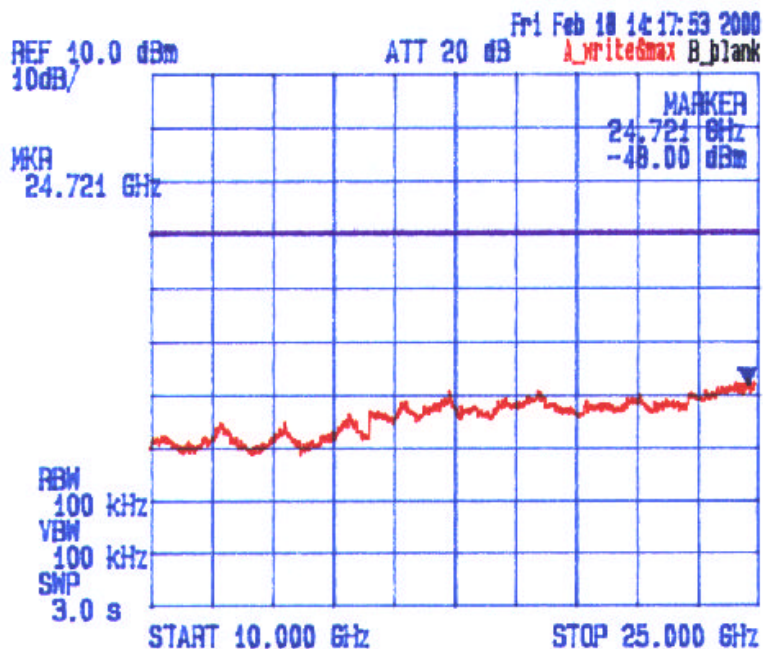

Date: Feb. 18 2000
Tested by: Hung Trinh

GemTek Technology Co., Ltd. / NgeeAnn Polytechnic
PCMCIA Wireless LAN Card, Model: WL-211F
IN Link Wireless LAN Card, Model: IN Link-2001
Channel: 6, Tx Frequency: 2453.7 MHz
Modulation: [X] 2Mbps DQPSK, [] 11 Mbps CCK
Transmitter Antenna Power Conducted Emissions

Date: Feb. 18, 2000
Tested by: Hung Trinh

GemTek Technology Co., Ltd./ NgeeAnn Polytechnic
PCMCIA Wireless LAN Card, Model: WL-211F
IN Link Wireless LAN Card, Model: IN Link-2001
Channel: 6, Tx Frequency: 2437 MHz
Modulation: [] 2Mbps DQPSK, [X] 11 Mbps CCK
Transmitter Antenna Power Conducted Emissions

Date: Feb. 18, 2000
Tested by: Hung Trinh

GemTek Technology Co., Ltd./ NgeeAnn Polytechnic
PCMCIA Wireless LAN Card, Model: WL-211F
IN Link Wireless LAN Card, Model: IN Link-2001
Channel: 11, Tx Frequency: 2463.6 MHz
Modulation: [M] 2Mbps DQPSK, [V] 11 Mbps CCK
Transmitter Antenna Power Conducted Emissions

Date: Feb. 18 2000
Tested by: Hung Trinh

GemTek Technology Co., Ltd./ NgeeAnn Polytechnic
PCMCIA Wireless LAN Card, Model: WL-211F
IN Link Wireless LAN Card, Model: IN Link-2001
Channel: 11, Tx Frequency: 2.463 MHz
Modulation: [x] 2Mbps DQPSK, [] 11 Mbps CCK
Transmitter Antenna Power Conducted Emissions