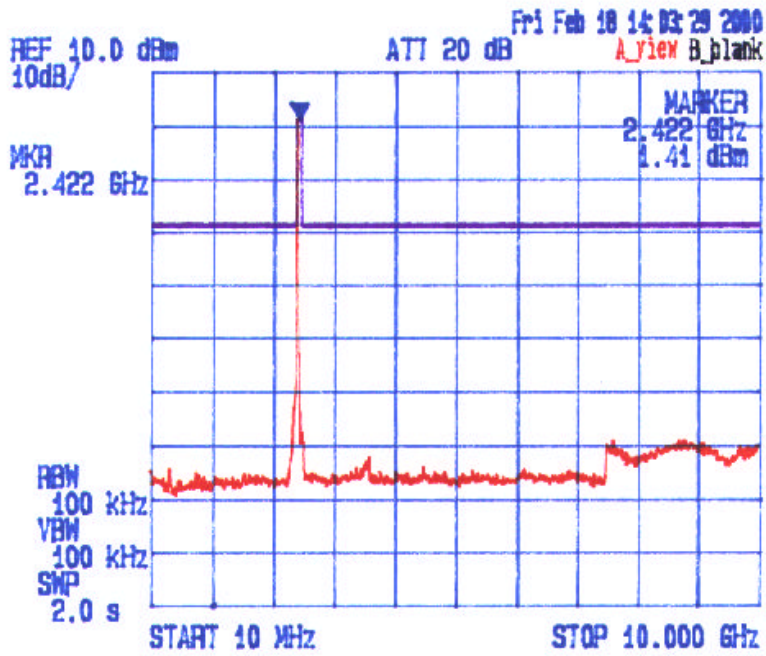

2 Mbps DQPSK

11 Mbps CCK

Date: Feb. 18, 2000
Tested by: Hung Trinh

GemTek Technology Co., Ltd. / NgeeAnn Polytechnic
PCMCIA Wireless LAN Card, Model: WL-211F
IN Link Wireless LAN Card, Model: IN Link-2001
Channel: 1, Tx Frequency: 2.412 MHz
Modulation: [X] 2Mbps DQPSK, [] 11 Mbps CCK
Transmitter Antenna Power Conducted Emissions

Date: Feb. 18, 2000
Tested by: Hung Trinh

GemTek Technology Co., Ltd./ NgeeAnn Polytechnic
PCMCIA Wireless LAN Card, Model: WL-211F
IN Link Wireless LAN Card, Model: IN Link-2001
Channel: 1, Tx Frequency: 24.12 MHz
Modulation: [] 2Mbps DQPSK, [X] 11 Mbps CCK
Transmitter Antenna Power Conducted Emissions

Date: Feb 18 2000
Tested by: Hung Trinh

GemTek Technology Co., Ltd./ NgeeAnn Polytechnic
PCMCIA Wireless LAN Card, Model: WL-211F
IN Link Wireless LAN Card, Model: IN Link-2001
Channel: 6, Tx Frequency: 2437 MHz
Modulation: 2Mbps DQPSK, 11 Mbps CCK
Transmitter Antenna Power Conducted Emissions

Date: Feb. 18 2000
Tested by: Hung Trinh

GemTek Technology Co., Ltd. / NgeeAnn Polytechnic
PCMCIA Wireless LAN Card, Model: WL-211F
IN Link Wireless LAN Card, Model: IN Link-2001
Channel: 6, Tx Frequency: 2453.7 MHz
Modulation: [X] 2Mbps DQPSK, [] 11 Mbps CCK
Transmitter Antenna Power Conducted Emissions