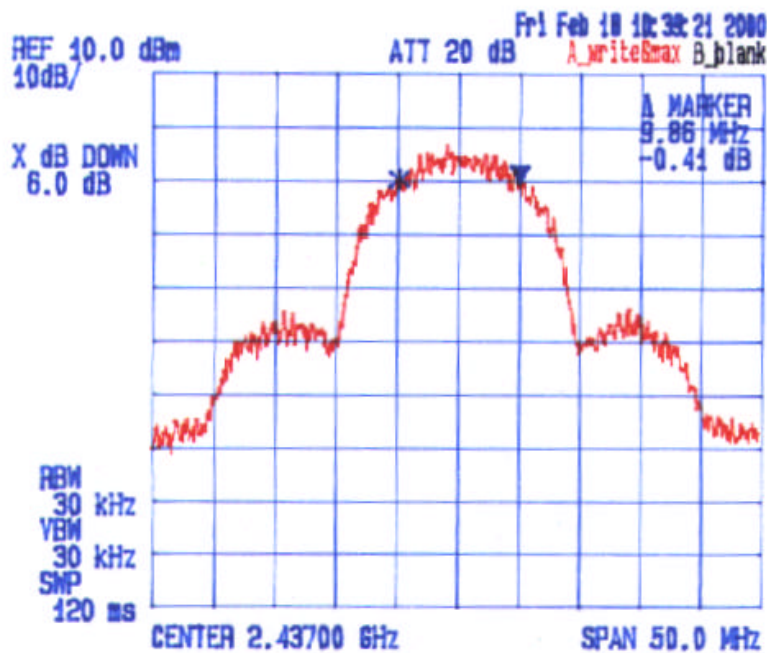

Date: Feb. 18, 2000
Tested by: Hung Trinh

GemTek Technology Co., Ltd. / NgeeAnn Polytechnic
PCMCIA Wireless LAN Card, Model: WL-211F
IN Link Wireless LAN Card, Model: IN Link-2001
Channel: LOWEST, Tx Frequency: 2.412 MHz
Modulation: [M] 2Mbps DQPSK, [M] 11 Mbps CCK
6 dB Bandwidth

Date: Feb. 18 2000
Tested by: Hung Trinh

GemTek Technology Co., Ltd./ NgeeAnn Polytechnic
PCMCIA Wireless LAN Card, Model: WL-211F
IN Link Wireless LAN Card, Model: IN Link-2001
Channel: 11 Tx Frequency: 2437 MHz
Modulation: 2Mbps DQPSK, 11 Mbps CCK
6 dB Bandwidth

2 Mbps DQPSK

11 Mbps CCK

Date: Feb. 18, 2000
Tested by: Hung Trinh

GemTek Technology Co., Ltd./ NgeeAnn Polytechnic
PCMCIA Wireless LAN Card, Model: WL-211F
IN Link Wireless LAN Card, Model: IN Link-2001
Channel: HIGHEST, Tx Frequency: 2462 MHz
Modulation: [✓] 2Mbps DQPSK, [] 11 Mbps CCK
6 dB Bandwidth