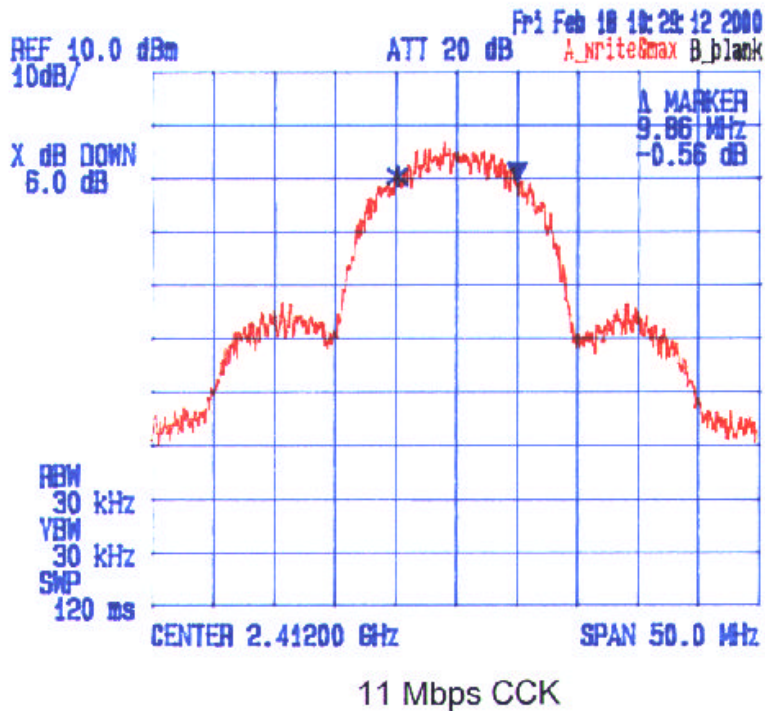

Date: Feb. 18, 2000
Tested by: Hung Trinh

GemTek Technology Co., Ltd. / NgeeAnn Polytechnic
PCMCIA Wireless LAN Card, Model: WL-211F
IN Link Wireless LAN Card, Model: IN Link-2001
Channel: LOWEST, Tx Frequency: 2.412 MHz
Modulation: [M] 2Mbps DQPSK, [M] 11 Mbps CCK
6 dB Bandwidth

Date: Feb. 18 2000
Tested by: Hung Trinh

GemTek Technology Co., Ltd./ NgeeAnn Polytechnic
PCMCIA Wireless LAN Card, Model: WL-211F
IN Link Wireless LAN Card, Model: IN Link-2001
Channel: 11 Tx Frequency: 2437 MHz
Modulation: 2Mbps DQPSK, 11 Mbps CCK
6 dB Bandwidth

2 Mbps DQPSK

11 Mbps CCK

Date: Feb. 18, 2000
Tested by: Hung Trinh

GemTek Technology Co., Ltd./ NgeeAnn Polytechnic
PCMCIA Wireless LAN Card, Model: WL-211F
IN Link Wireless LAN Card, Model: IN Link-2001
Channel: HIGHEST, Tx Frequency: 2462 MHz
Modulation: [✓] 2Mbps DQPSK, [] 11 Mbps CCK
6 dB Bandwidth