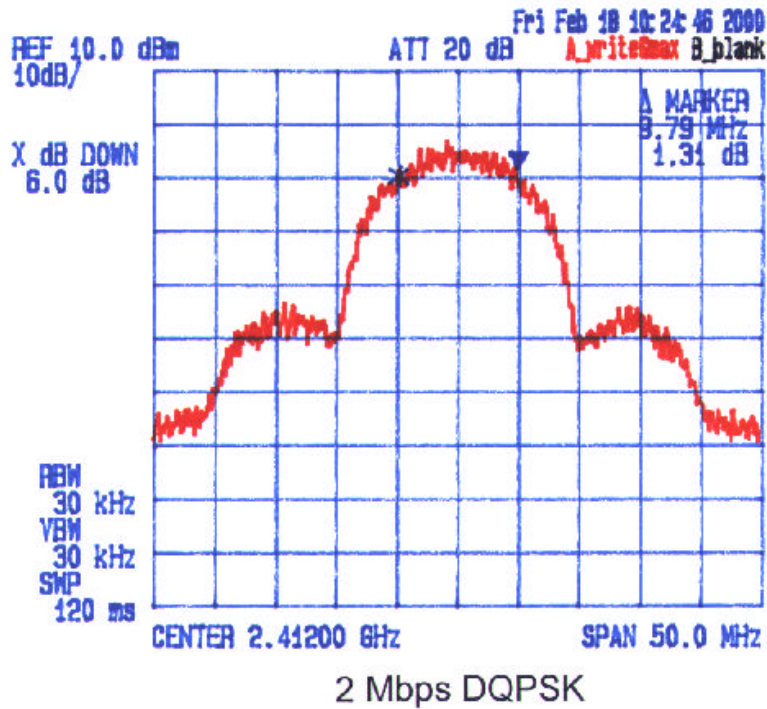

Date: Feb. 18, 2000
Tested by: Hung Trinh

GemTek Technology Co., Ltd. / NgeeAnn Polytechnic
PCMCIA Wireless LAN Card, Model: WL-211F
IN Link Wireless LAN Card, Model: IN Link-2001
Channel: LOWEST, Tx Frequency: 2.412 MHz
Modulation: [M] 2Mbps DQPSK, [M] 11 Mbps CCK
6 dB Bandwidth

Date: Feb. 18 2000
Tested by: Hung Trinh

GemTek Technology Co., Ltd./ NgeeAnn Polytechnic
PCMCIA Wireless LAN Card, Model: WL-211F
IN Link Wireless LAN Card, Model: IN Link-2001
Channel: 11 Tx Frequency: 2437 MHz
Modulation: 2Mbps DQPSK, 11 Mbps CCK
6 dB Bandwidth

2 Mbps DQPSK

11 Mbps CCK

Date: Feb. 18, 2000
Tested by: Hung Trinh

GemTek Technology Co., Ltd./ NgeeAnn Polytechnic
PCMCIA Wireless LAN Card, Model: WL-211F
IN Link Wireless LAN Card, Model: IN Link-2001
Channel: HIGHEST, Tx Frequency: 2462 MHz
Modulation: [✓] 2Mbps DQPSK, [] 11 Mbps CCK
6 dB Bandwidth