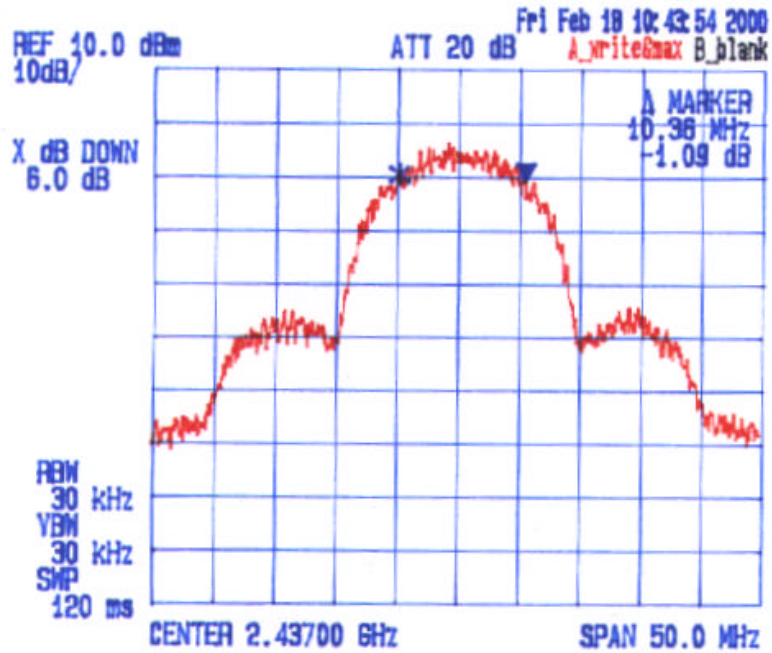

Date: Feb. 18, 2000
Tested by: Hung Trinh

GemTek Technology Co., Ltd. / NgeeAnn Polytechnic
PCMCIA Wireless LAN Card, Model: WL-211F
IN Link Wireless LAN Card, Model: IN Link-2001
Channel: LOWEST, Tx Frequency: 2.412 MHz
Modulation: [M] 2Mbps DQPSK, [M] 11 Mbps CCK
6 dB Bandwidth

Date: Feb. 18 2000
Tested by: Hung Trinh

GemTek Technology Co., Ltd./ NgeeAnn Polytechnic
PCMCIA Wireless LAN Card, Model: WL-211F
IN Link Wireless LAN Card, Model: IN Link-2001
Channel: 11 Tx Frequency: 2437 MHz
Modulation: 2Mbps DQPSK, 11 Mbps CCK
6 dB Bandwidth

2 Mbps DQPSK

11 Mbps CCK

Date: Feb. 18, 2000
Tested by: Hung Trinh

GemTek Technology Co., Ltd./ NgeeAnn Polytechnic
PCMCIA Wireless LAN Card, Model: WL-211F
IN Link Wireless LAN Card, Model: IN Link-2001
Channel: HIGHEST, Tx Frequency: 2462 MHz
Modulation: [✓] 2Mbps DQPSK, [] 11 Mbps CCK
6 dB Bandwidth