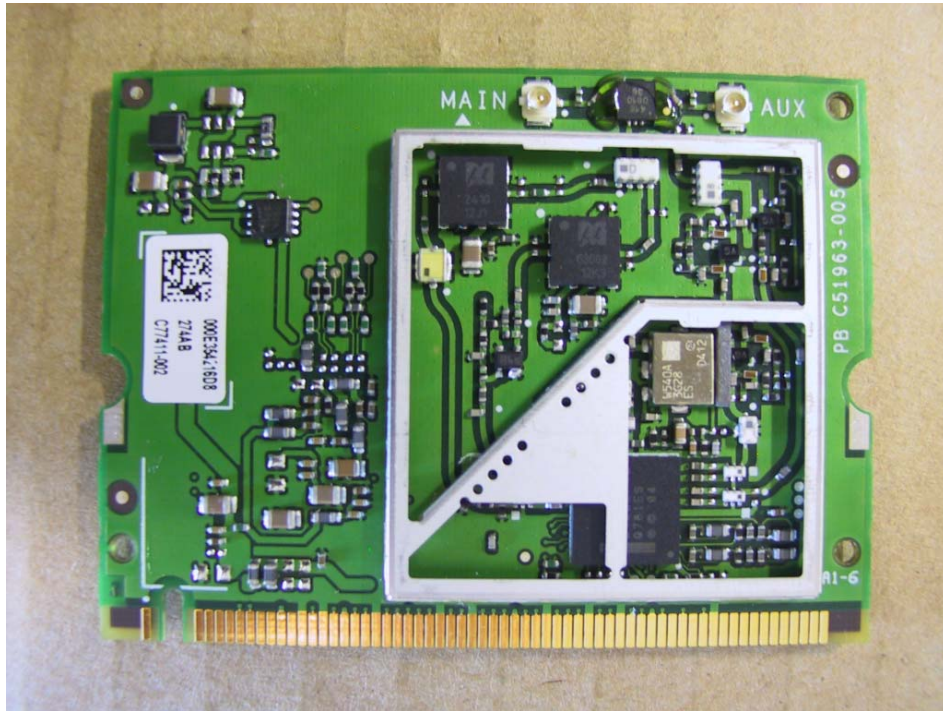

**Internal Photo  
(Model: P1510)**

**FUJITSU LIMITED  
FCC ID: EJE-WL0033**

Internal view (cover off)

Internal view (with cover off)

Module Close up (Cover off)

Module Close up (with Cover)

**Internal Photo  
(Model: P1510)**

**FUJITSU LIMITED  
FCC ID: EJE-WL0033**

RF Module Bottom (Cover off)

RF Module Bottom (with cover)

Internal Photo  
(Model: P1510)

FUJITSU LIMITED  
FCC ID: EJE-WL0033

RF Module Top (Cover Off)

RF Module Top (with cover)

Antenna Location1

Antenna Location2

**Internal Photo  
(Model: P1510)**

**FUJITSU LIMITED  
FCC ID: EJE-WL0033**

Front Panel (Cover off)