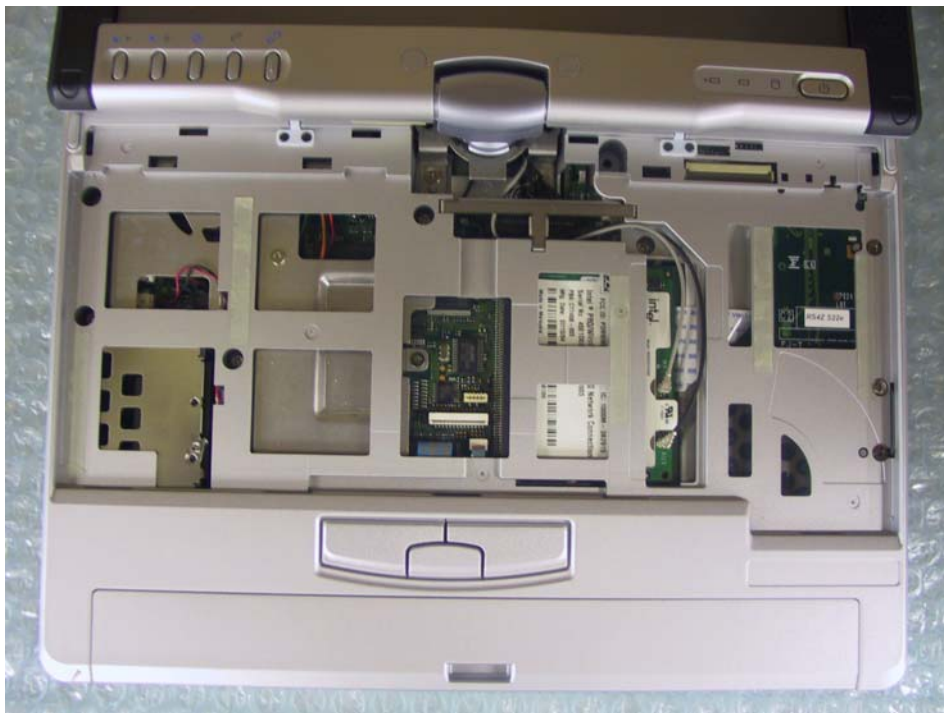

**Internal Photo  
(Model: P1510)**

**FUJITSU LIMITED  
FCC ID: EJE-WL0033**

Internal view (cover off)

Internal view (with cover off)

Module Close up (Cover off)

Module Close up (with Cover)

**Internal Photo  
(Model: P1510)**

**FUJITSU LIMITED  
FCC ID: EJE-WL0033**

RF Module Bottom (Cover off)

RF Module Bottom (with cover)

Internal Photo  
(Model: P1510)

FUJITSU LIMITED  
FCC ID: EJE-WL0033

RF Module Top (Cover Off)

RF Module Top (with cover)