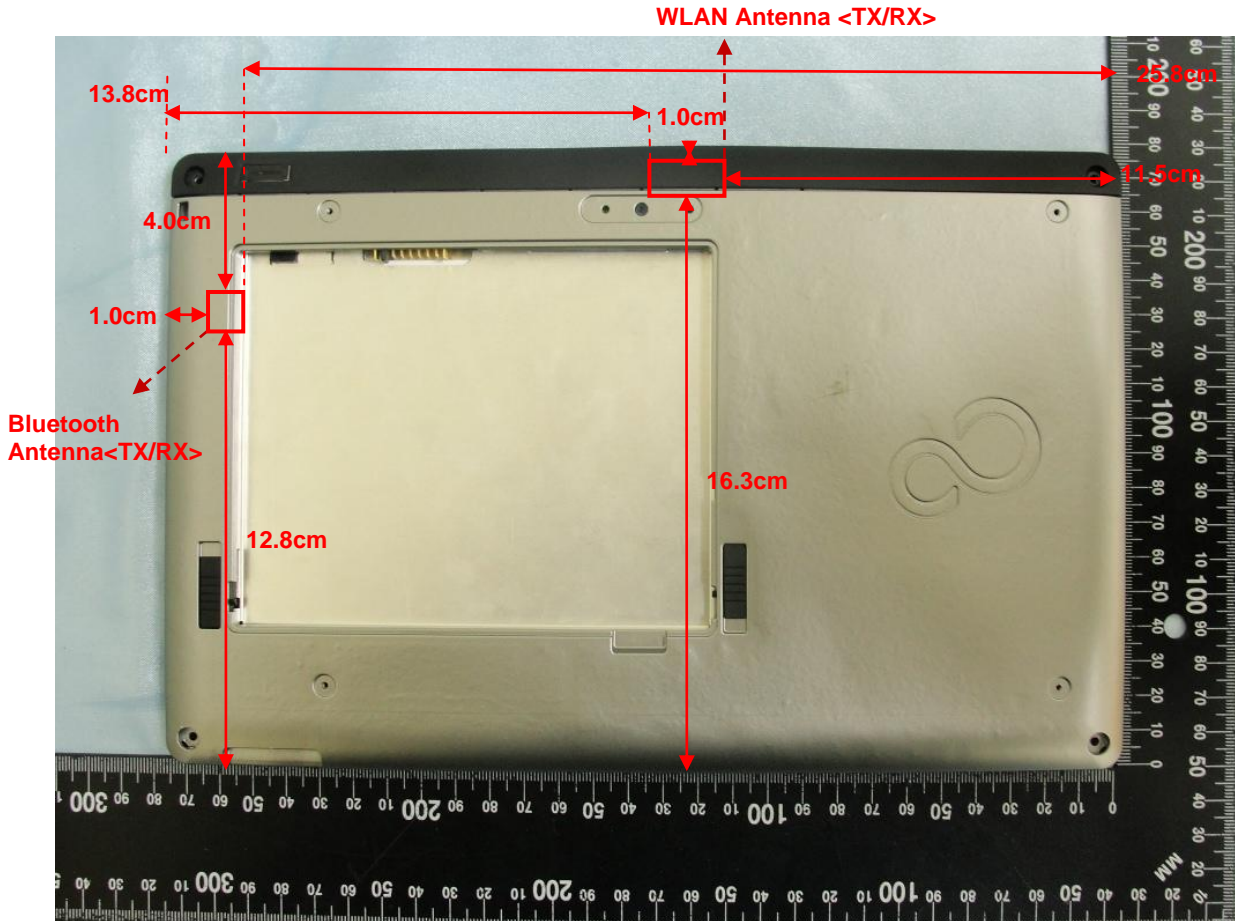

Brand Name: FUJITSU LIMITED / Model Name: WLU5110-D50(ROHS)

Antenna location	Length	Width
WLAN Antenna <TX/RX>	2.1cm	0.8cm
Bluetooth Antenna <TX/RX>	0.8cm	0.6cm