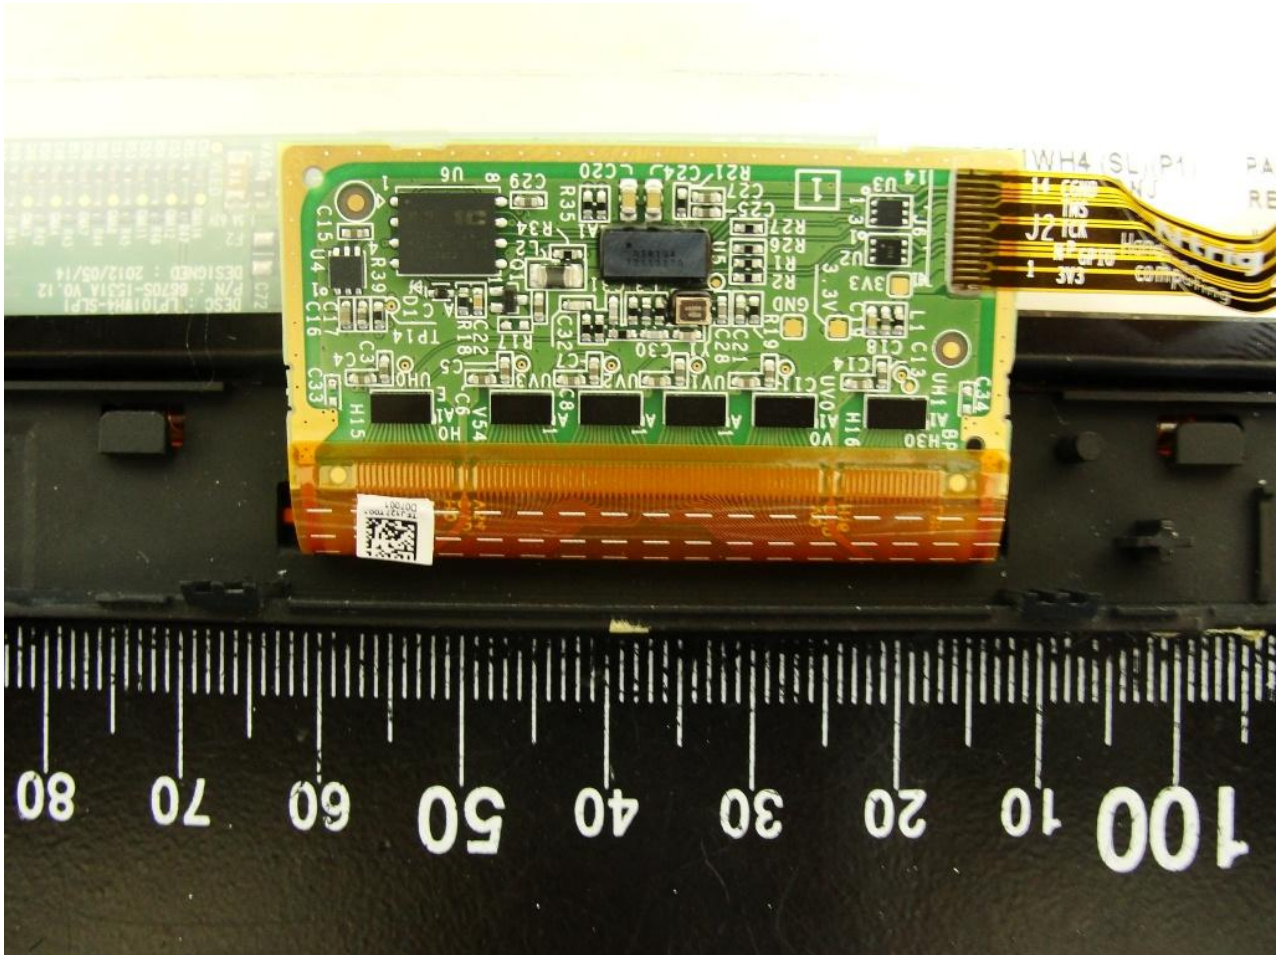

4. Internal Photograph of the Host

Host: (FUJITSU LIMITED / Q572)

Host: (FUJITSU LIMITED / Q572)

Host: (FUJITSU LIMITED / Q572)

Bluetooth Module

Host: (FUJITSU LIMITED / Q572)

Host: (FUJITSU LIMITED / Q572)

Host: (FUJITSU LIMITED / Q572)

Host: (FUJITSU LIMITED / Q572)

Host: (FUJITSU LIMITED / Q572)

Host: (FUJITSU LIMITED / Q572)

Host: (FUJITSU LIMITED / Q572)

WLAN Antenna <Tx / Rx>

Host: (FUJITSU LIMITED / Q572)