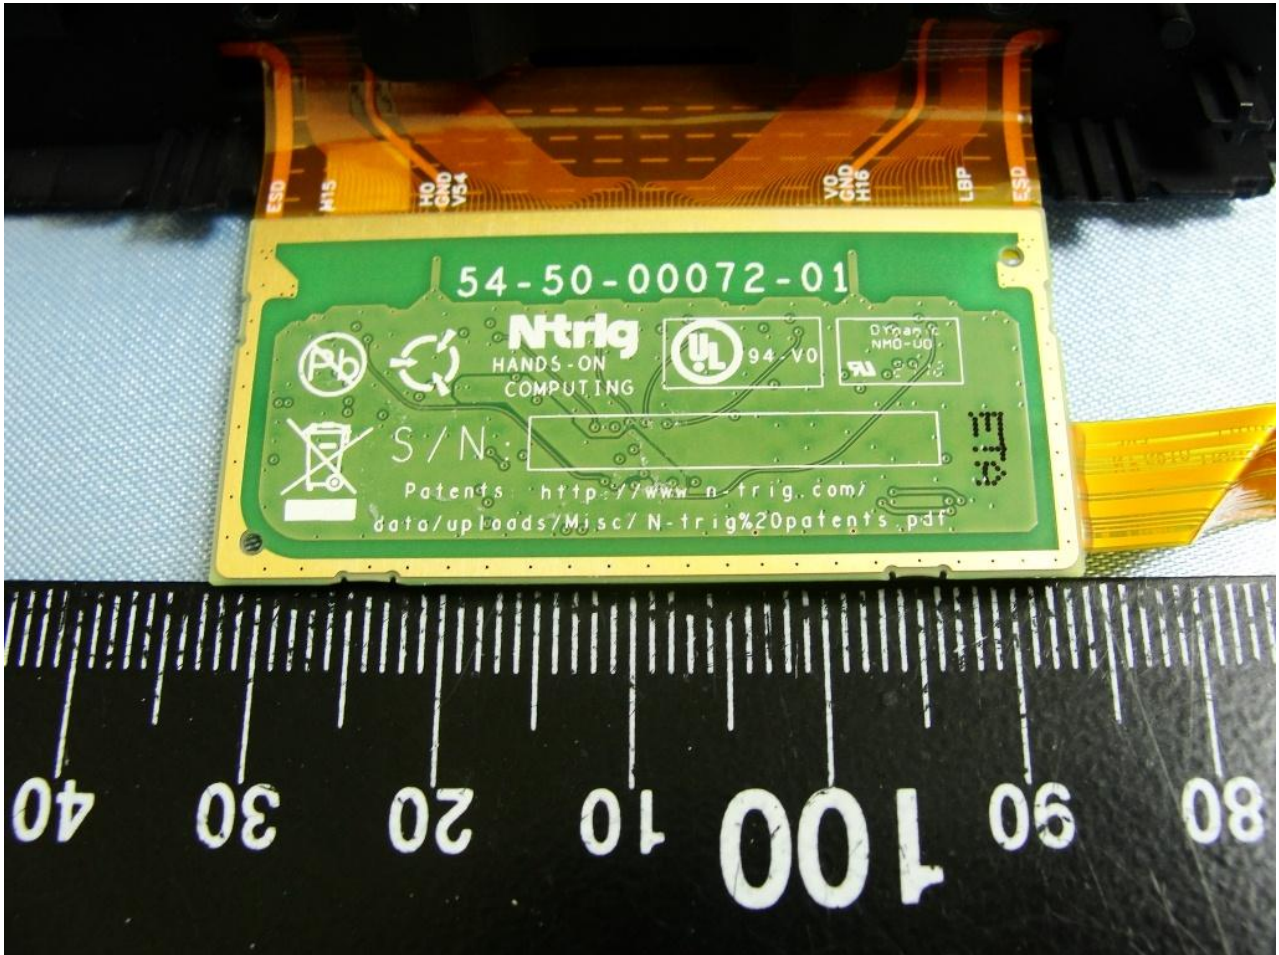

4. Internal Photograph of the Host

Host: (FUJITSU LIMITED / Q572)

Host: (FUJITSU LIMITED / Q572)

Host: (FUJITSU LIMITED / Q572)

Bluetooth Module

Host: (FUJITSU LIMITED / Q572)

Host: (FUJITSU LIMITED / Q572)

Host: (FUJITSU LIMITED / Q572)

Host: (FUJITSU LIMITED / Q572)

Host: (FUJITSU LIMITED / Q572)

Host: (FUJITSU LIMITED / Q572)

Host: (FUJITSU LIMITED / Q572)

WLAN Antenna <Tx / Rx>

Host: (FUJITSU LIMITED / Q572)