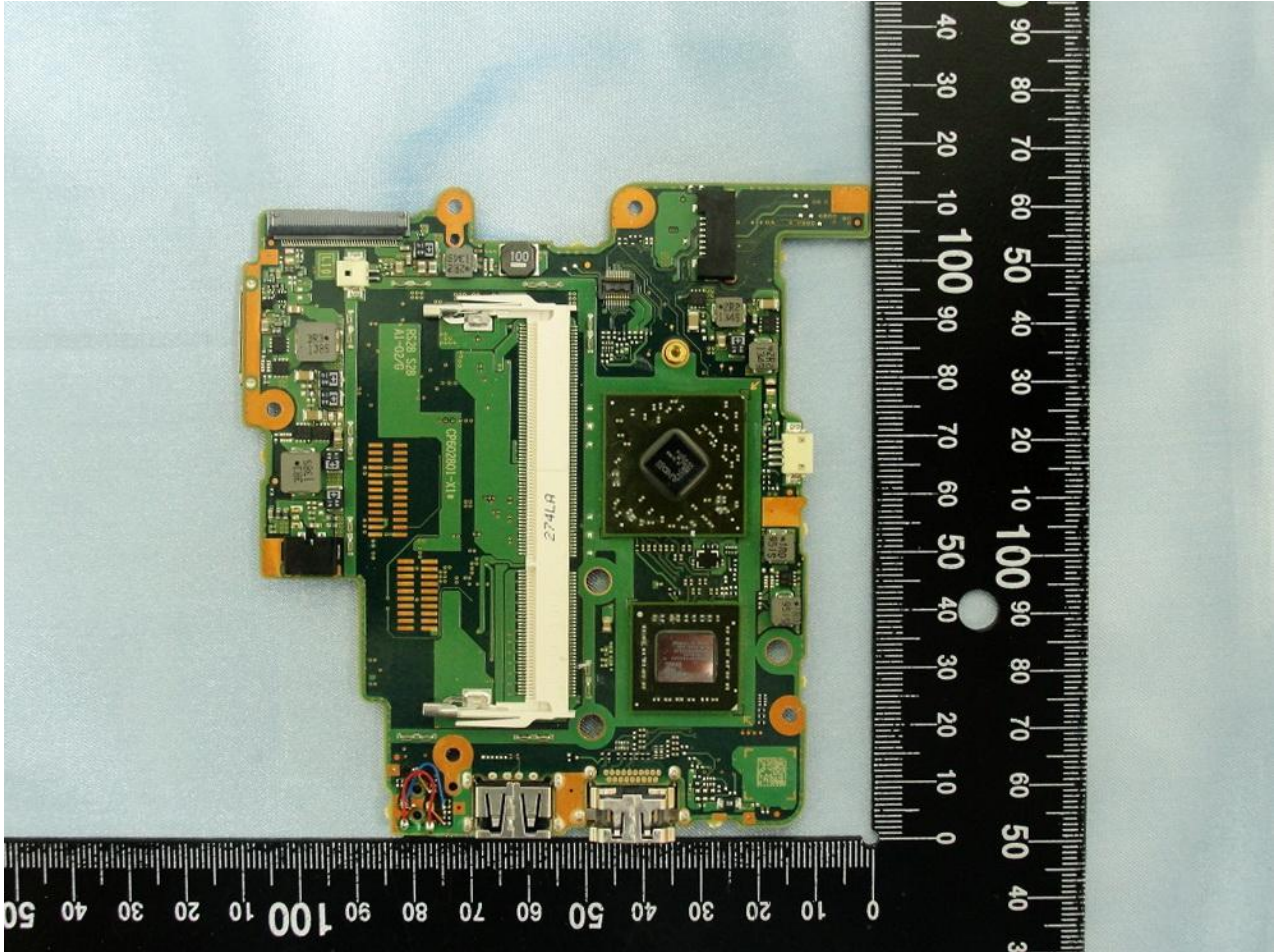

4. Internal Photograph of the Host

Host: (FUJITSU LIMITED / Q572)

Host: (FUJITSU LIMITED / Q572)

Host: (FUJITSU LIMITED / Q572)

Bluetooth Module

Host: (FUJITSU LIMITED / Q572)

Host: (FUJITSU LIMITED / Q572)

Host: (FUJITSU LIMITED / Q572)

Host: (FUJITSU LIMITED / Q572)

Host: (FUJITSU LIMITED / Q572)

Host: (FUJITSU LIMITED / Q572)

Host: (FUJITSU LIMITED / Q572)

WLAN Antenna <Tx / Rx>

Host: (FUJITSU LIMITED / Q572)