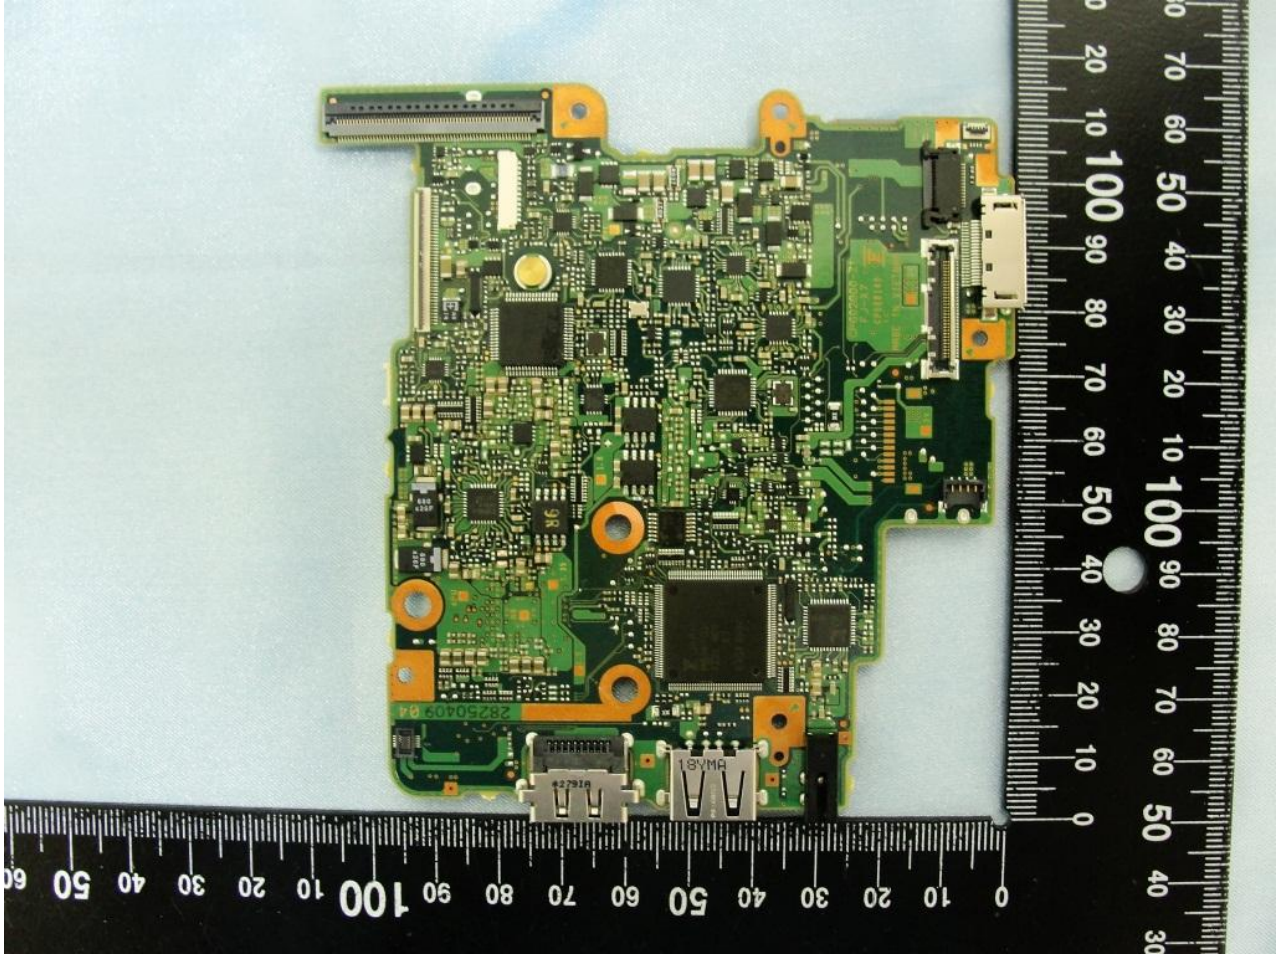

4. Internal Photograph of the Host

Host: (FUJITSU LIMITED / Q572)

Host: (FUJITSU LIMITED / Q572)

Host: (FUJITSU LIMITED / Q572)

Bluetooth Module

Host: (FUJITSU LIMITED / Q572)

Host: (FUJITSU LIMITED / Q572)

Host: (FUJITSU LIMITED / Q572)

Host: (FUJITSU LIMITED / Q572)

Host: (FUJITSU LIMITED / Q572)

Host: (FUJITSU LIMITED / Q572)

Host: (FUJITSU LIMITED / Q572)

WLAN Antenna <Tx / Rx>

Host: (FUJITSU LIMITED / Q572)