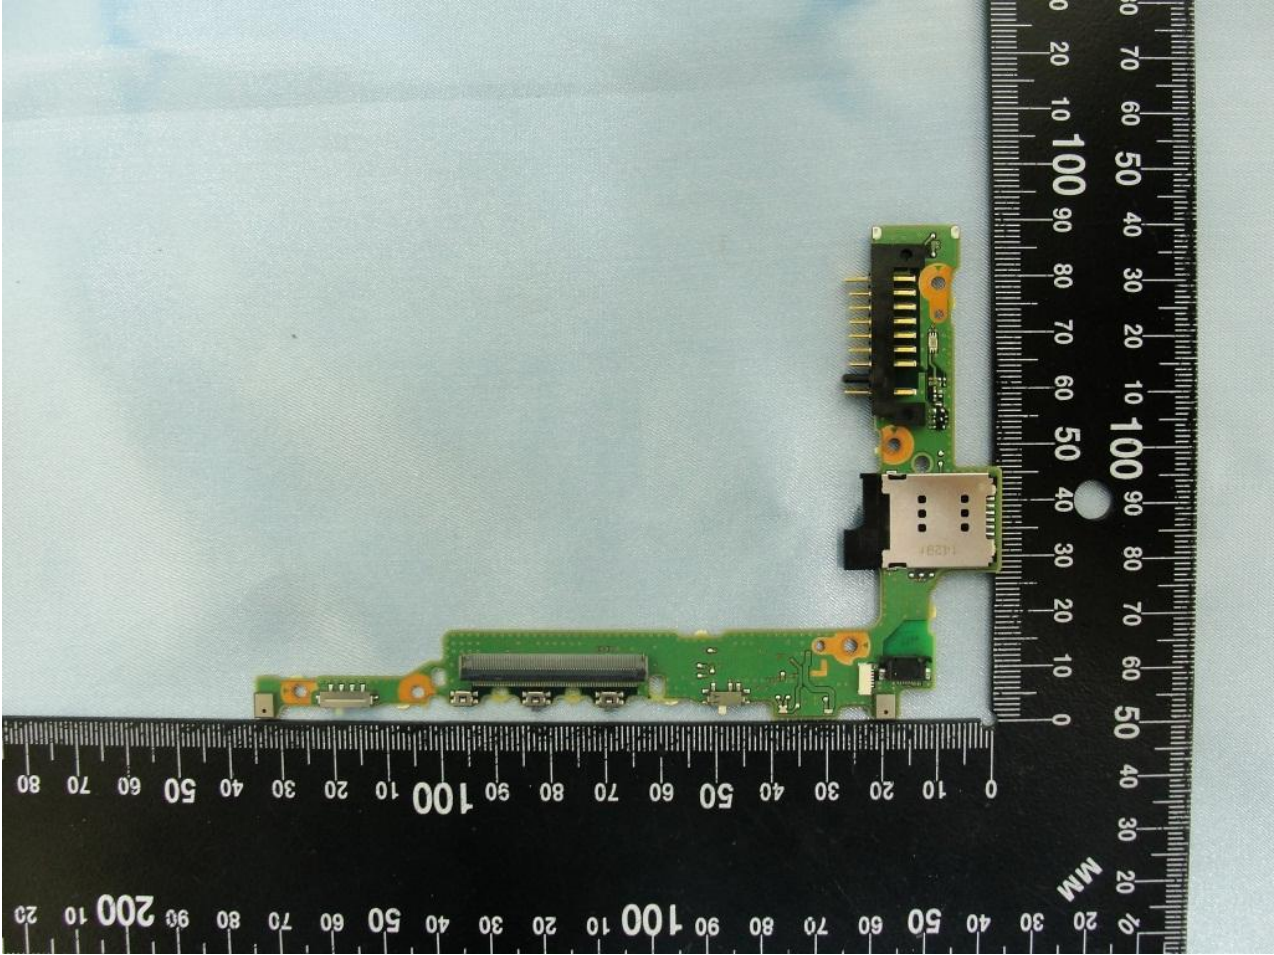

4. Internal Photograph of the Host

Host: (FUJITSU LIMITED / Q572)

Host: (FUJITSU LIMITED / Q572)

Host: (FUJITSU LIMITED / Q572)

Bluetooth Module

Host: (FUJITSU LIMITED / Q572)

Host: (FUJITSU LIMITED / Q572)

Host: (FUJITSU LIMITED / Q572)

Host: (FUJITSU LIMITED / Q572)

Host: (FUJITSU LIMITED / Q572)

Host: (FUJITSU LIMITED / Q572)

Host: (FUJITSU LIMITED / Q572)

WLAN Antenna <Tx / Rx>

Host: (FUJITSU LIMITED / Q572)