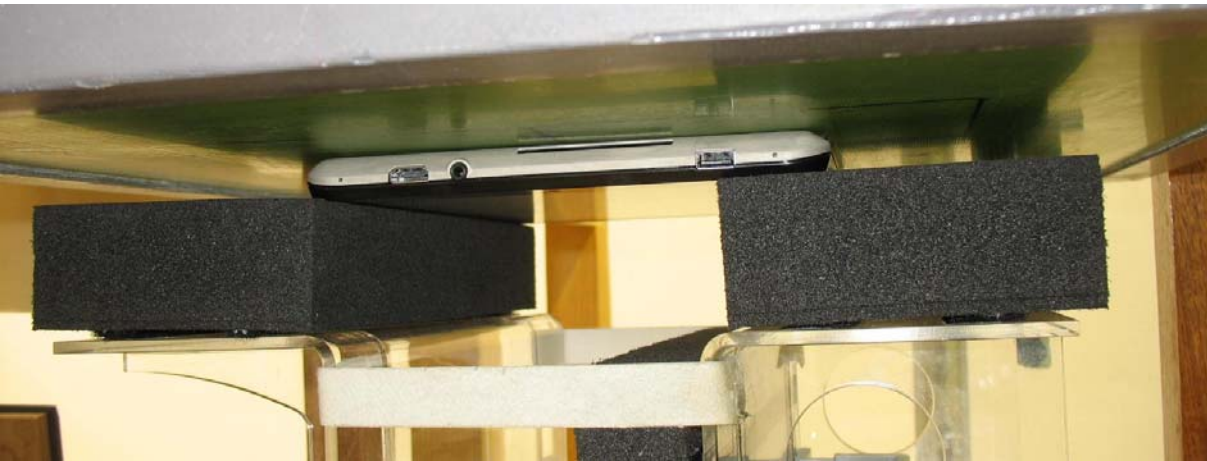

APPENDIX A1 TEST SAMPLE PHOTOGRAPHS

Q550 Host - Conventional Laptop Configuration

APPENDIX A2 TEST SAMPLE PHOTOGRAPHS

Model: WLU5110-D50(ROHS) – WLAN Module
Front

Back

APPENDIX A3 TEST SAMPLE PHOTOGRAPHS

Battery 1

Battery 2

WLU5110-D50(ROHS) inside the Fujitsu TABLET Computer

APPENDIX A4 TEST SETUP PHOTOGRAPHS

Lap Held Position

APPENDIX A5 TEST SETUP PHOTOGRAPHS

Edge On Position (secondary landscape)