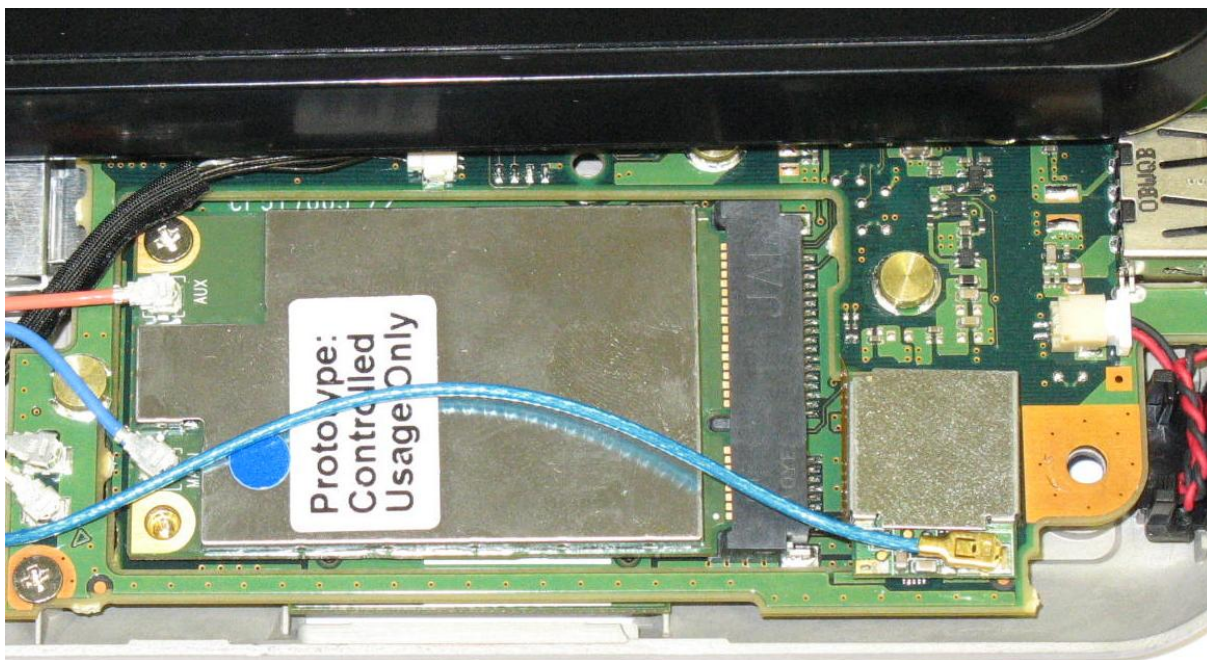

APPENDIX A1 TEST SAMPLE PHOTOGRAPHS

Q550 Host - Conventional Laptop Configuration

APPENDIX A2 TEST SAMPLE PHOTOGRAPHS

Model: WLU5110-D50(ROHS) – WLAN Module
Front

Back

APPENDIX A3 TEST SAMPLE PHOTOGRAPHS

Battery 1

Battery 2

WLU5110-D50(ROHS) inside the Fujitsu TABLET Computer

APPENDIX A4 TEST SETUP PHOTOGRAPHS

Lap Held Position

APPENDIX A5 TEST SETUP PHOTOGRAPHS

Edge On Position (secondary landscape)