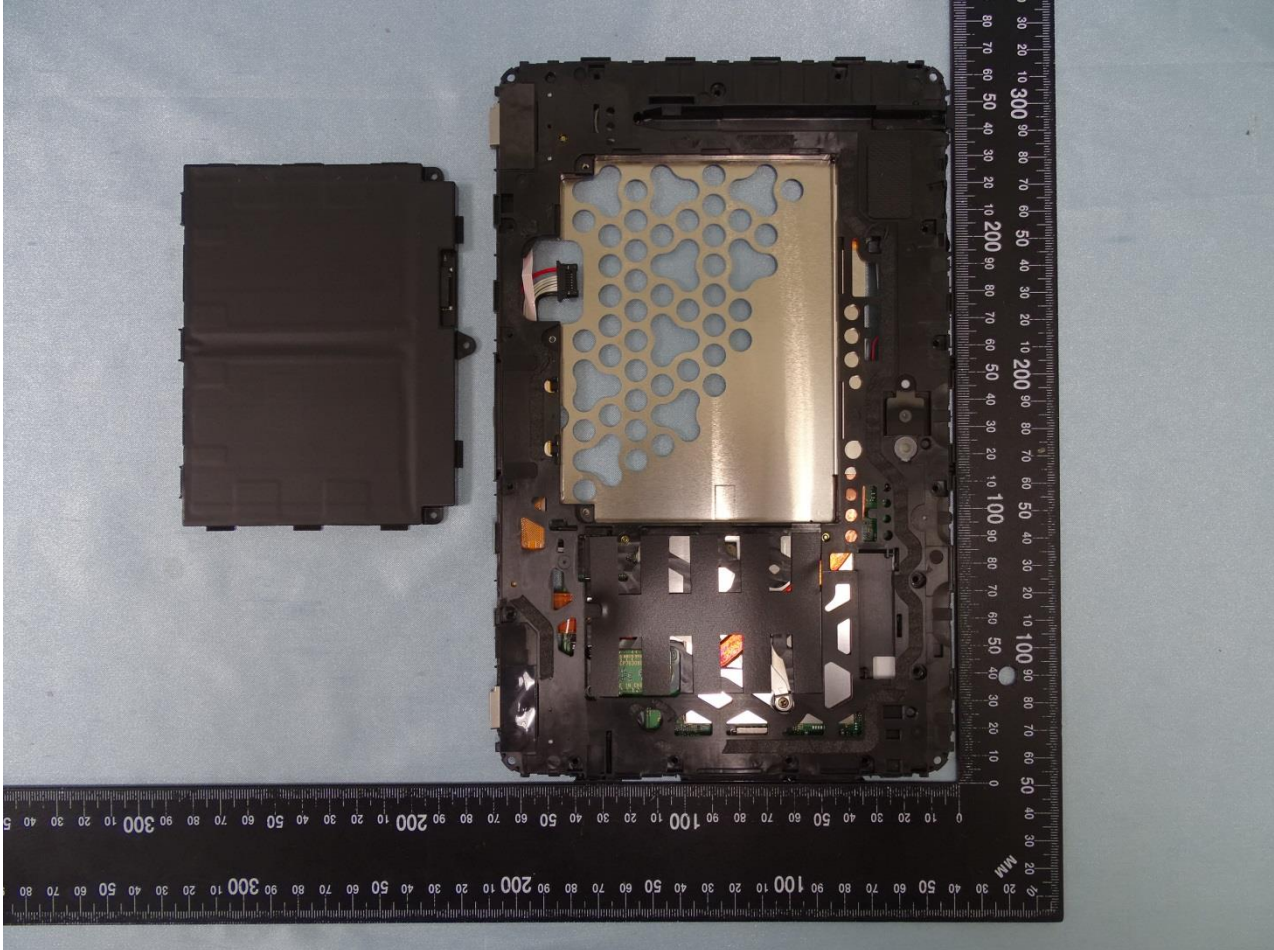

### 3. Internal Photograph of EUT

Brand Name: FUJITSU / Model Name: MQ10B

Brand Name: FUJITSU / Model Name: MQ10B

Brand Name: FUJITSU / Model Name: MQ10B

Brand Name: FUJITSU / Model Name: MQ10B

Brand Name: FUJITSU / Model Name: MQ10B

Brand Name: FUJITSU / Model Name: MQ10B

WLAN Module

Brand Name: FUJITSU / Model Name: MQ10B

Brand Name: FUJITSU / Model Name: MQ10B

WLAN Main Antenna

Brand Name: FUJITSU / Model Name: MQ10B

Brand Name: FUJITSU / Model Name: MQ10B