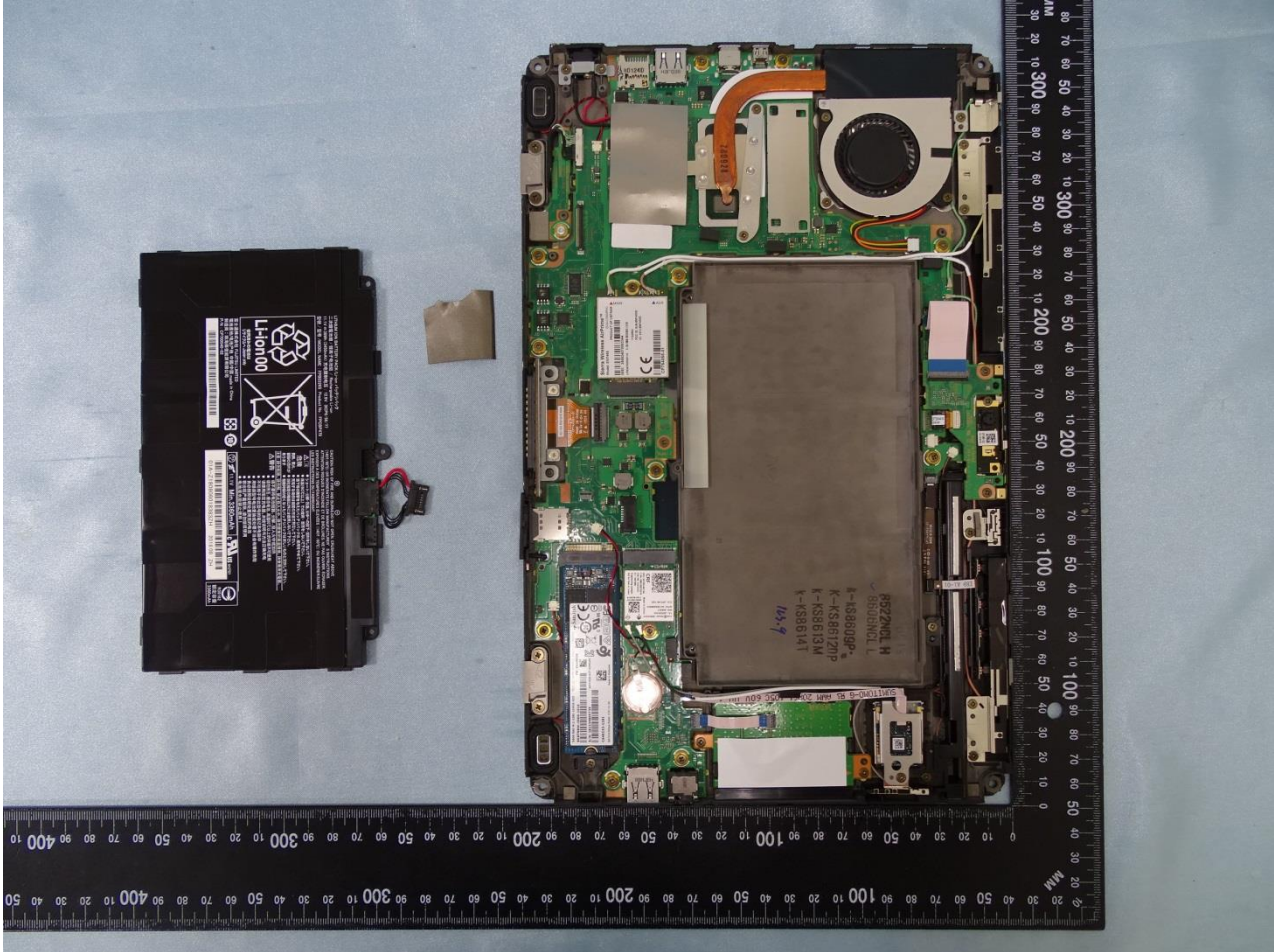

3. Internal Photograph of EUT

Brand Name: FUJITSU / Model Name: PQ13B

Brand Name: FUJITSU / Model Name: PQ13B

Brand Name: FUJITSU / Model Name: PQ13B

Brand Name: FUJITSU / Model Name: PQ13B

WLAN Module

Brand Name: FUJITSU / Model Name: PQ13B