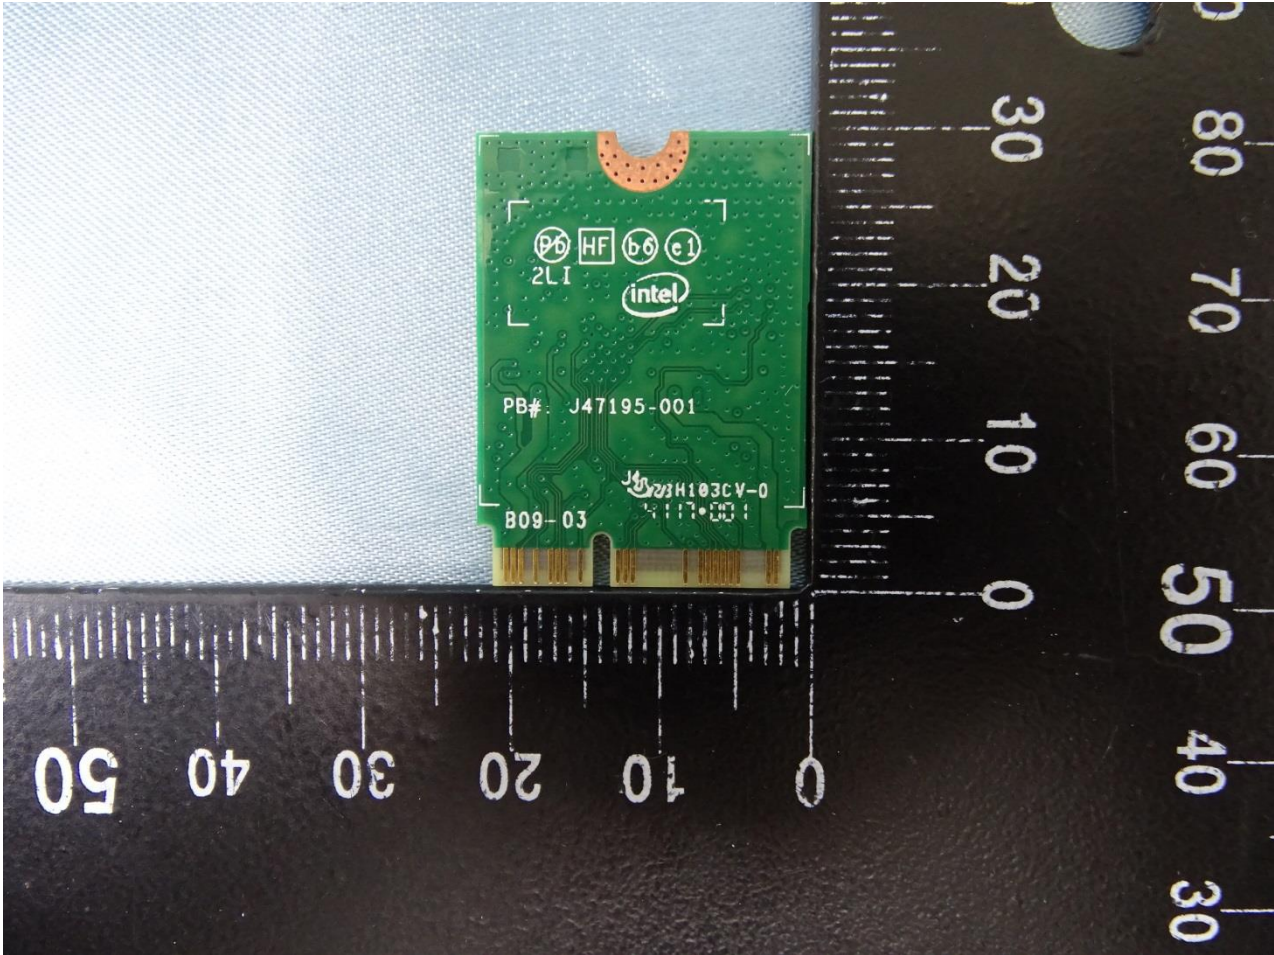

3. Internal Photograph of EUT

Brand Name: FUJITSU / Model Name: PQ13B

Brand Name: FUJITSU / Model Name: PQ13B

Brand Name: FUJITSU / Model Name: PQ13B

Brand Name: FUJITSU / Model Name: PQ13B

WLAN Module

Brand Name: FUJITSU / Model Name: PQ13B