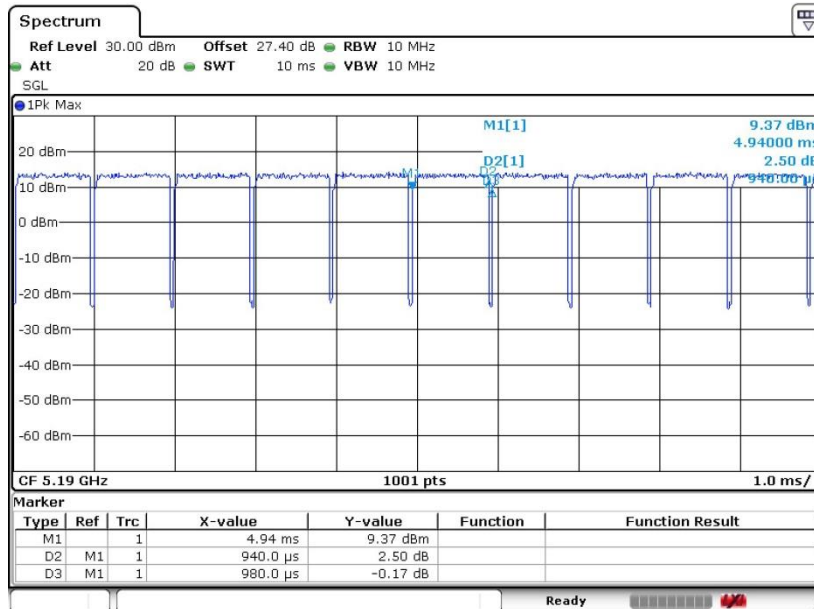

802.11n HT20

Date: 19.DEC.2018 14:15:24

802.11n HT40

Date: 19.DEC.2018 15:03:25

802.11ac VHT80

Date: 20.DEC.2018 10:29:37

802.11ac VHT160

Date: 20.DEC.2018 11:05:50