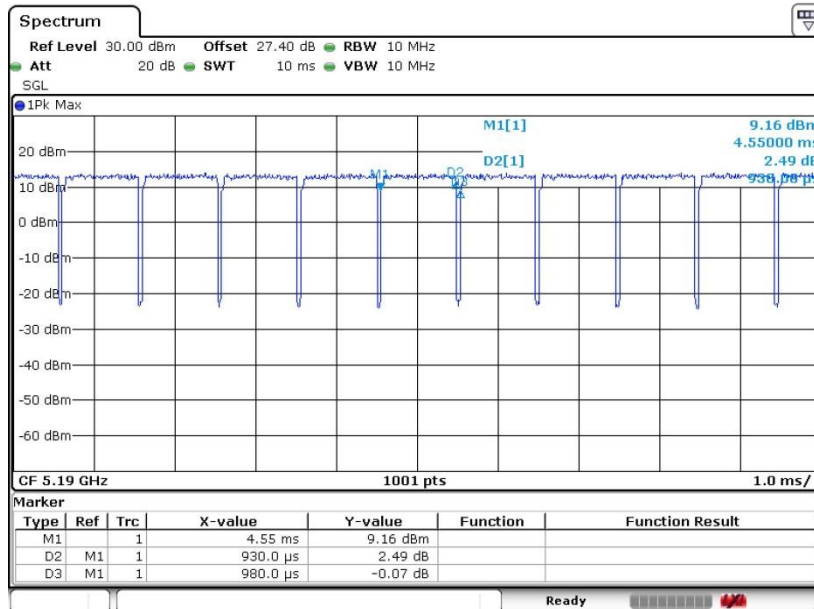

802.11n HT40

Date: 19.DEC.2018 15:03:52