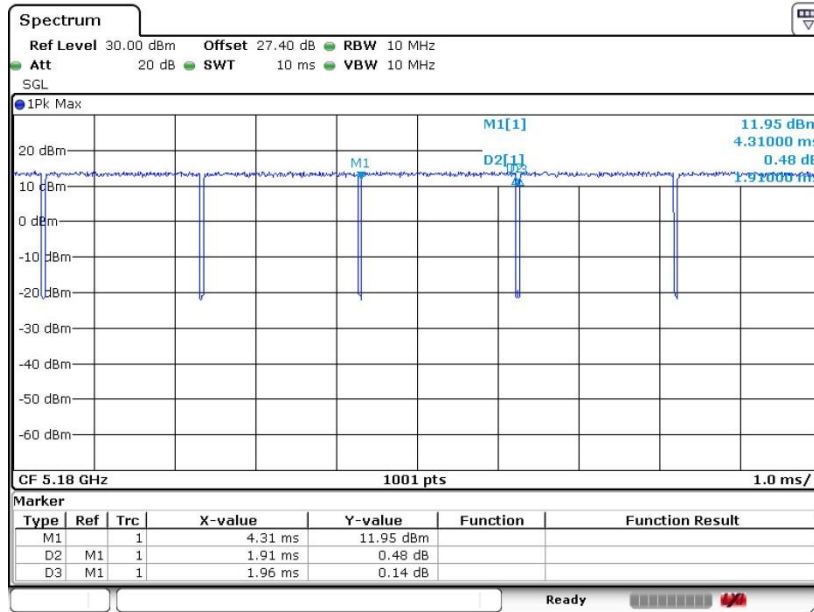

MIMO <Ant. 2>

802.11n HT20

Date: 19.DEC.2018 14:16:07