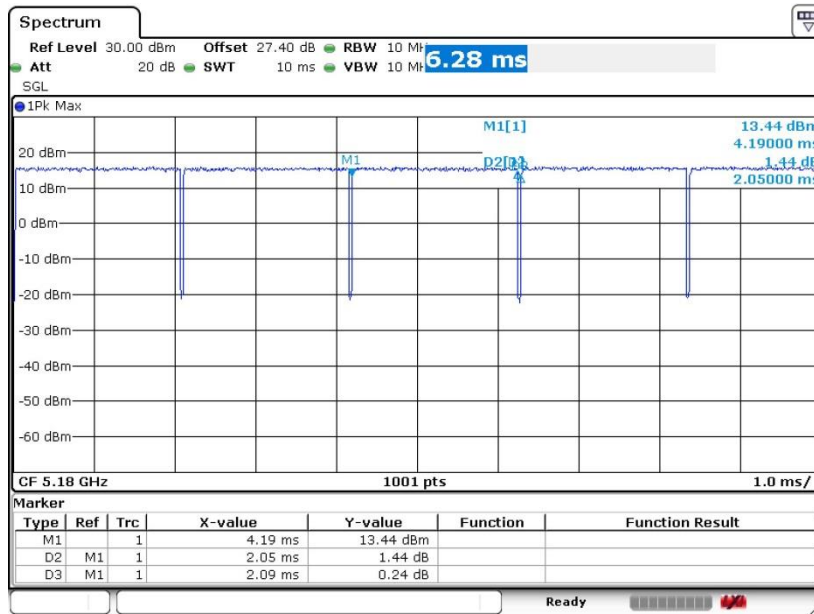

802.11a

Date: 19.DEC.2018 12:53:53