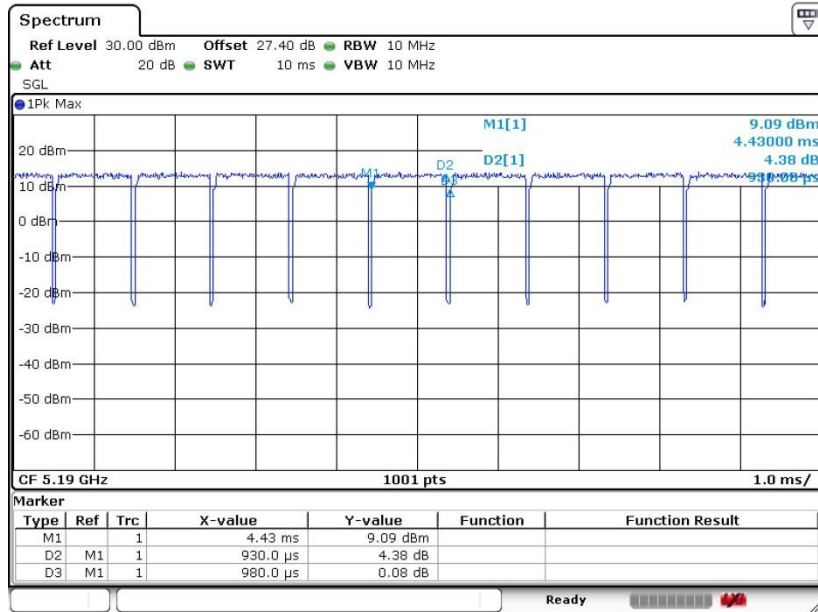

802.11n HT40

Date: 19.DEC.2018 14:55:10