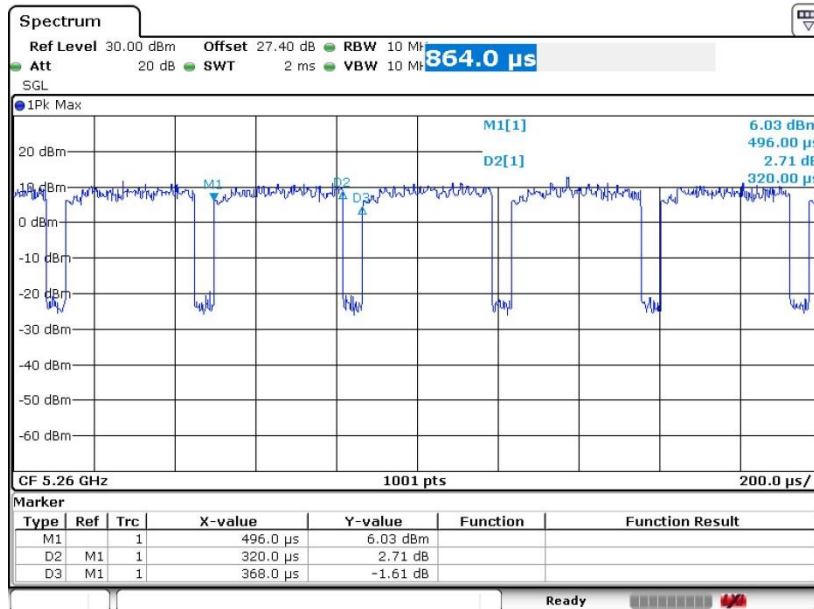

802.11n HT20

Date: 19.DEC.2018 14:15:24

802.11n HT40

Date: 19.DEC.2018 15:03:25

802.11ac VHT80

Date: 20.DEC.2018 10:29:37

802.11ac VHT160

Date: 20.DEC.2018 11:05:50