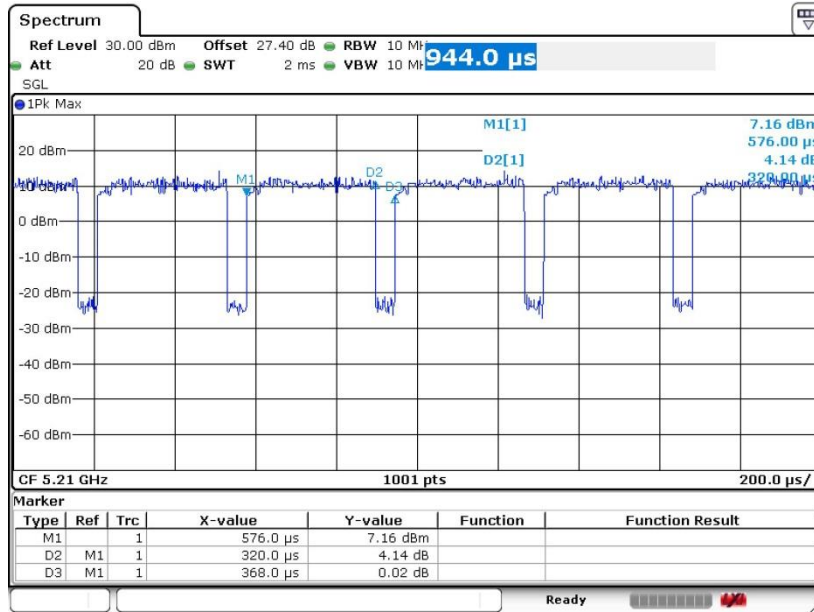

802.11n HT20

Date: 19.DEC.2018 14:15:24

802.11n HT40

Date: 19.DEC.2018 15:03:25

802.11ac VHT80

Date: 20.DEC.2018 10:29:37

802.11ac VHT160

Date: 20.DEC.2018 11:05:50