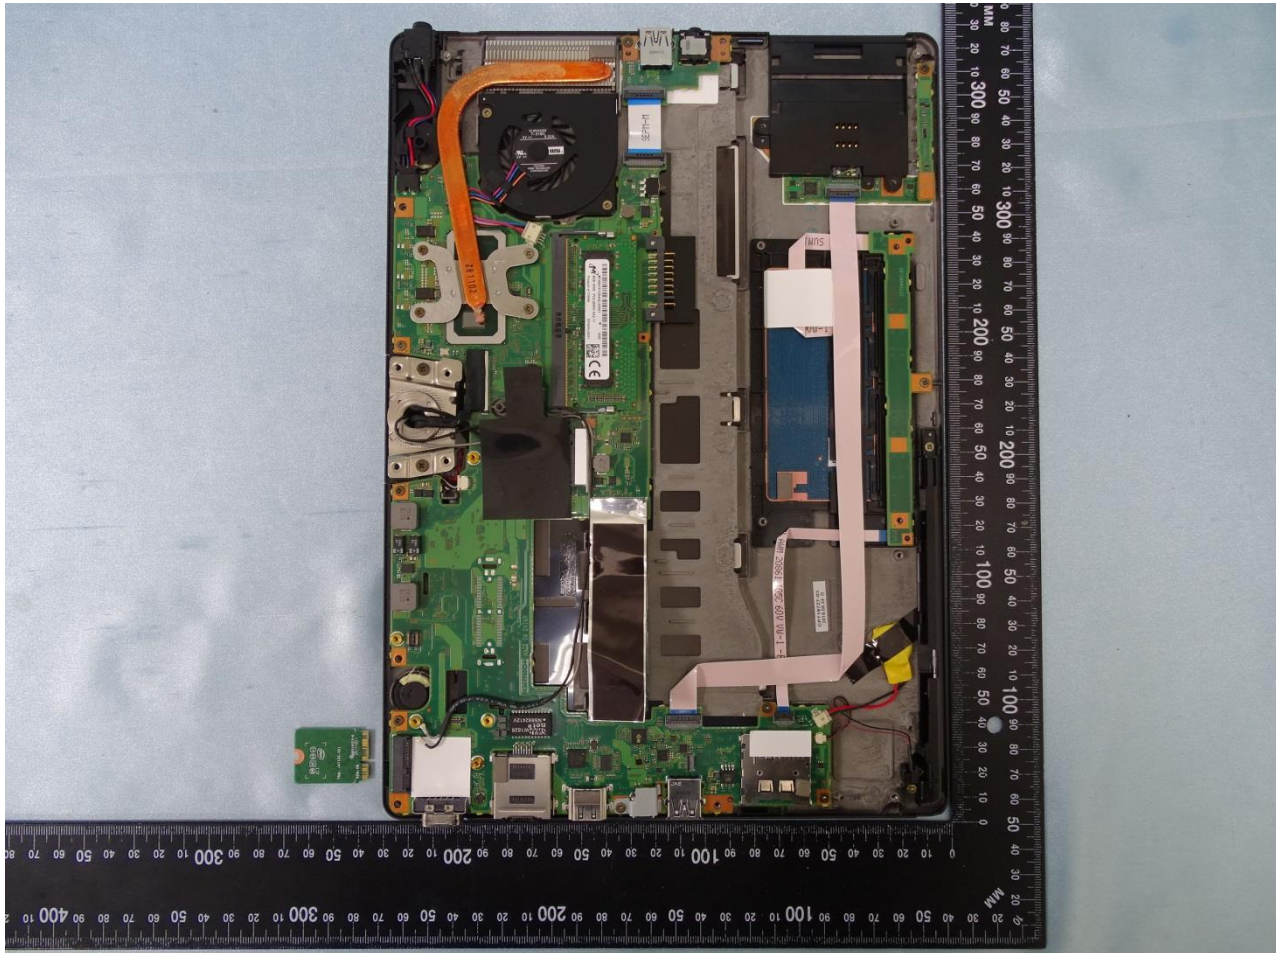

### 3. Internal Photograph of EUT

Brand Name: FUJITSU / Model Name: T939

Brand Name: FUJITSU / Model Name: T939

Brand Name: FUJITSU / Model Name: T939

Brand Name: FUJITSU / Model Name: T939

Brand Name: FUJITSU / Model Name: T939

WLAN Module

Brand Name: FUJITSU / Model Name: T939

Brand Name: FUJITSU / Model Name: T939

WLAN Main Antenna

Brand Name: FUJITSU / Model Name: T939

Brand Name: FUJITSU / Model Name: T939

Bluetooth and WLAN Aux. Antenna

Brand Name: FUJITSU / Model Name: T939

——THE END——