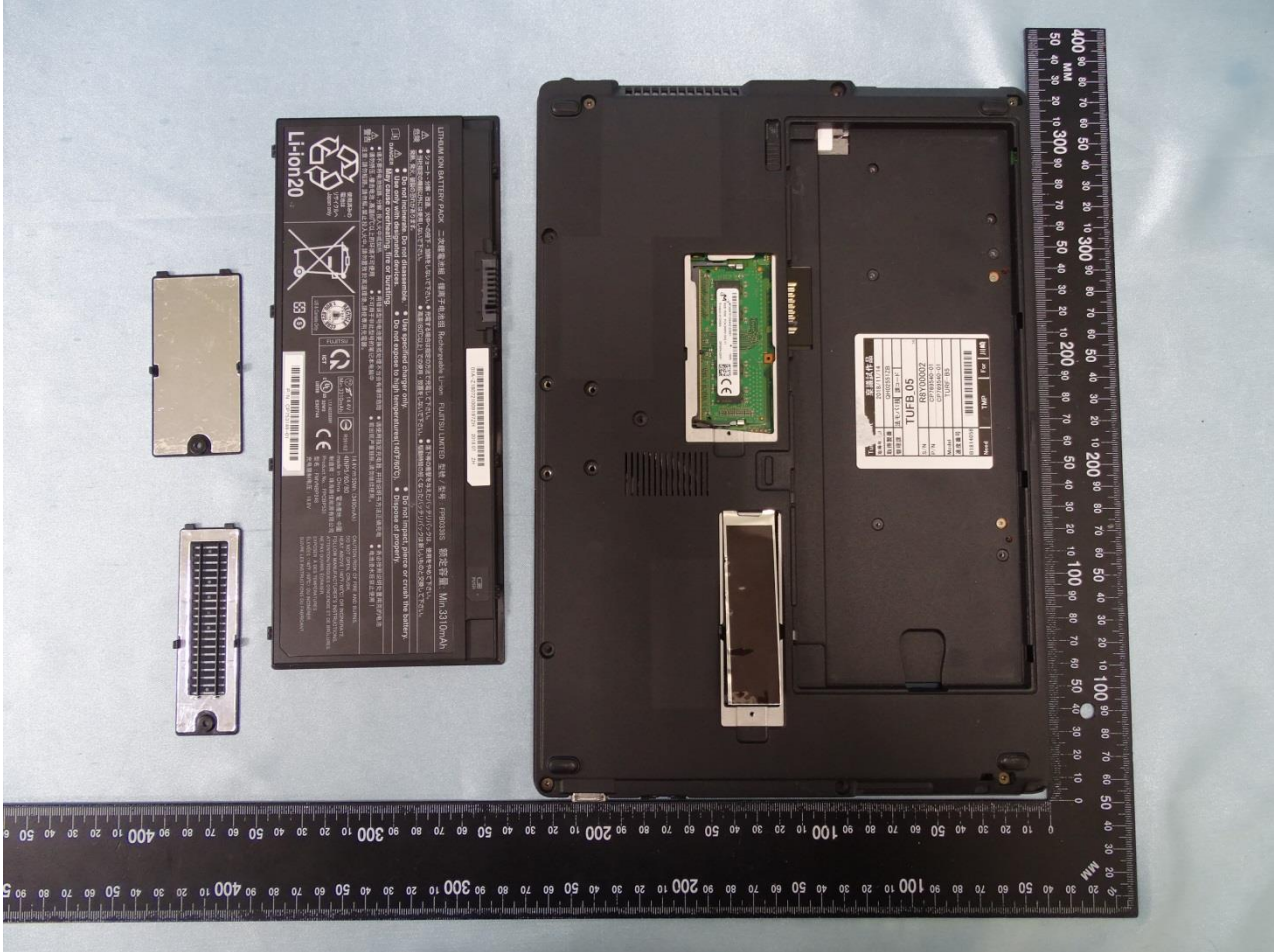

### 3. Internal Photograph of EUT

Brand Name: FUJITSU / Model Name: T939

Brand Name: FUJITSU / Model Name: T939

Brand Name: FUJITSU / Model Name: T939

Brand Name: FUJITSU / Model Name: T939

Brand Name: FUJITSU / Model Name: T939

WLAN Module

Brand Name: FUJITSU / Model Name: T939

Brand Name: FUJITSU / Model Name: T939

WLAN Main Antenna

Brand Name: FUJITSU / Model Name: T939

Brand Name: FUJITSU / Model Name: T939

Bluetooth and WLAN Aux. Antenna

Brand Name: FUJITSU / Model Name: T939

——THE END——