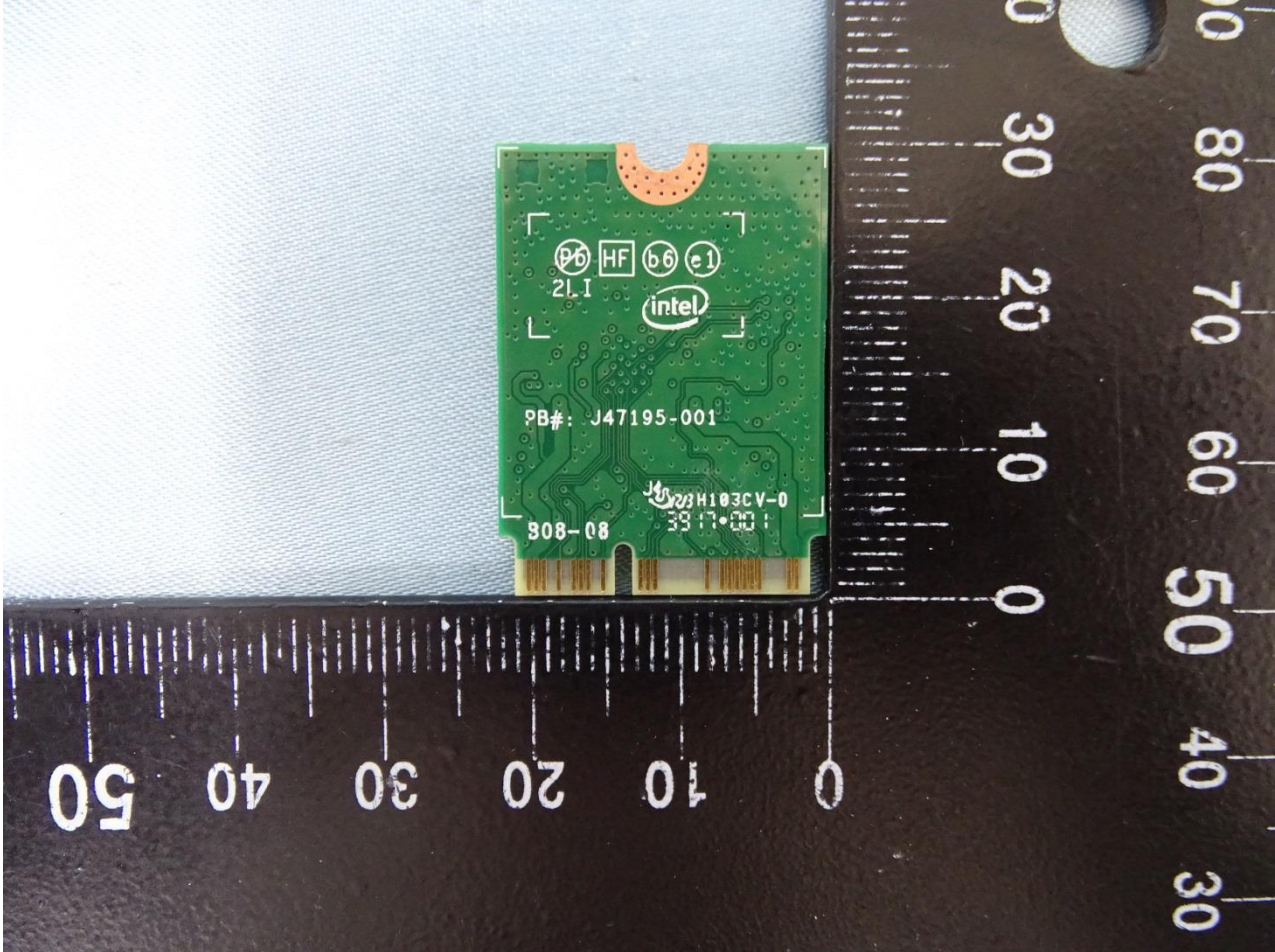

### 3. Internal Photograph of EUT

Brand Name: FUJITSU / Model Name: T939

Brand Name: FUJITSU / Model Name: T939

Brand Name: FUJITSU / Model Name: T939

Brand Name: FUJITSU / Model Name: T939

Brand Name: FUJITSU / Model Name: T939

WLAN Module

Brand Name: FUJITSU / Model Name: T939

Brand Name: FUJITSU / Model Name: T939

WLAN Main Antenna

Brand Name: FUJITSU / Model Name: T939

Brand Name: FUJITSU / Model Name: T939

Bluetooth and WLAN Aux. Antenna

Brand Name: FUJITSU / Model Name: T939

——THE END——