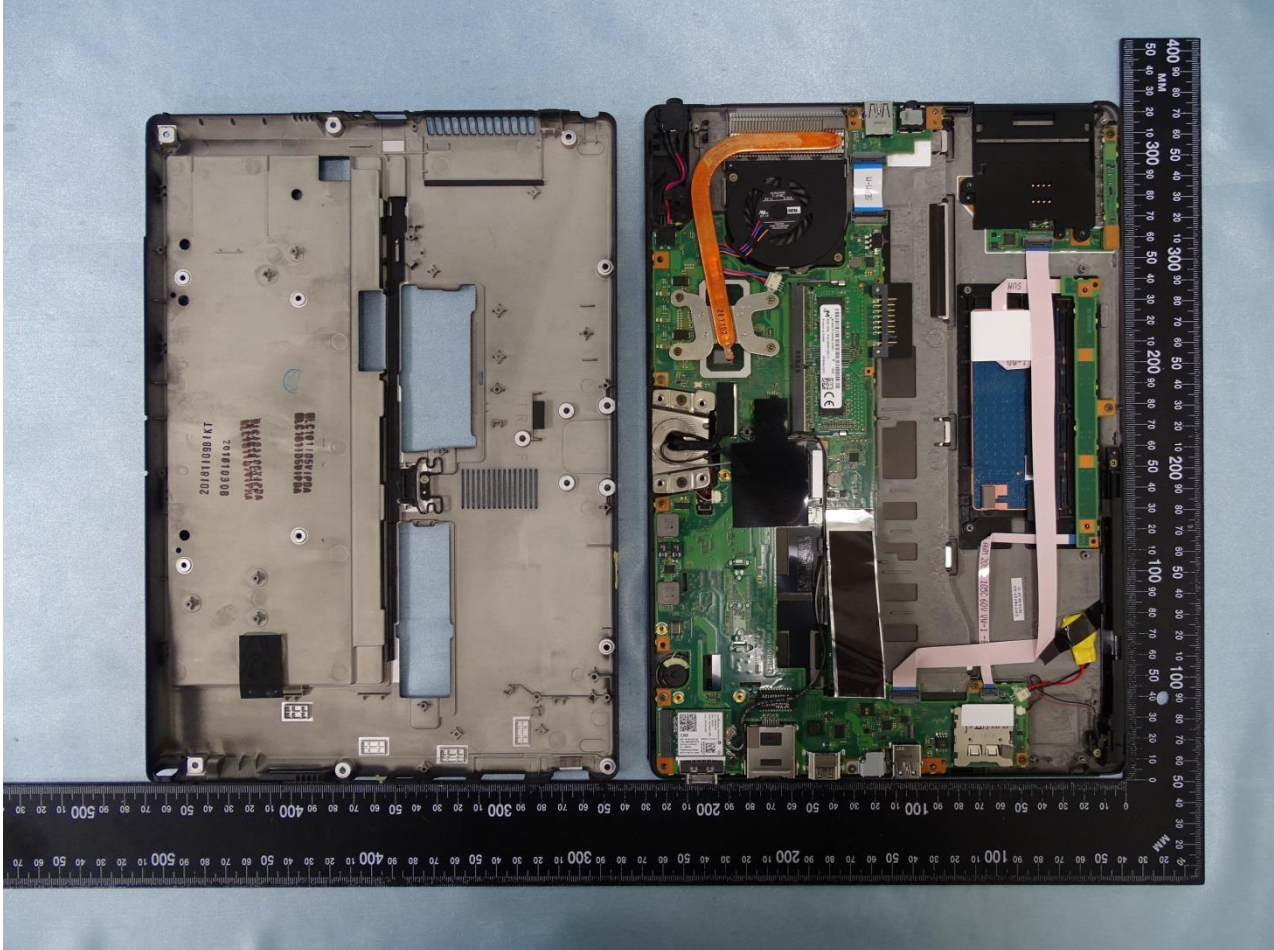

### 3. Internal Photograph of EUT

Brand Name: FUJITSU / Model Name: T939

Brand Name: FUJITSU / Model Name: T939

Brand Name: FUJITSU / Model Name: T939

Brand Name: FUJITSU / Model Name: T939

Brand Name: FUJITSU / Model Name: T939

WLAN Module

Brand Name: FUJITSU / Model Name: T939

Brand Name: FUJITSU / Model Name: T939

WLAN Main Antenna

Brand Name: FUJITSU / Model Name: T939

Brand Name: FUJITSU / Model Name: T939

Bluetooth and WLAN Aux. Antenna

Brand Name: FUJITSU / Model Name: T939

——THE END——