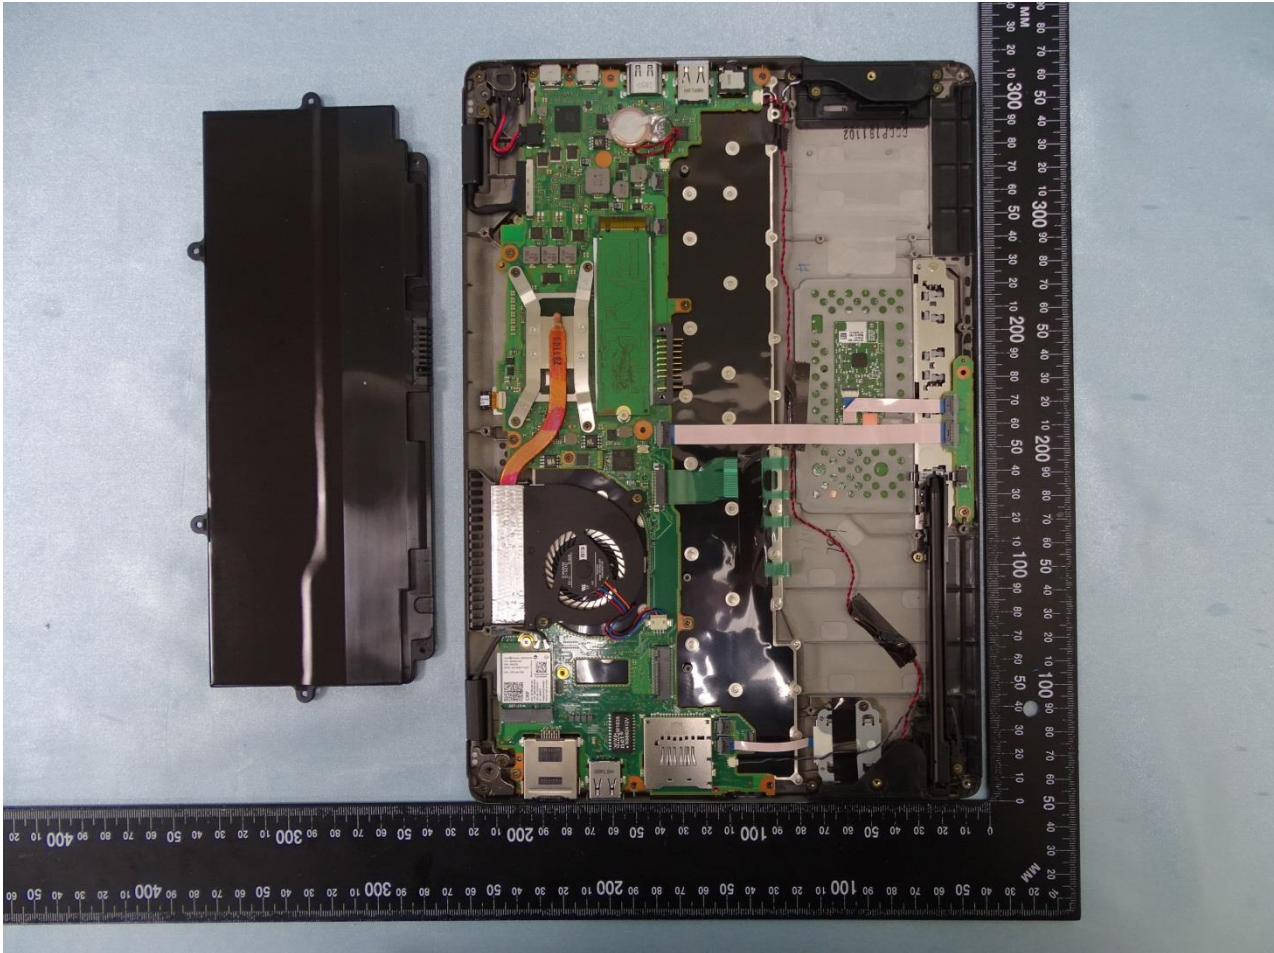

3. Internal Photograph of EUT

Brand Name: FUJITSU / Model Name: U939X

Brand Name: FUJITSU / Model Name: U939X

Brand Name: FUJITSU / Model Name: U939X

Brand Name: FUJITSU / Model Name: U939X

Brand Name: FUJITSU / Model Name: U939X

WLAN Module

Brand Name: FUJITSU / Model Name: U939X

Brand Name: FUJITSU / Model Name: U939X

WLAN Main Antenna

Brand Name: FUJITSU / Model Name: U939X

Brand Name: FUJITSU / Model Name: U939X

Bluetooth and WLAN Aux. Antenna

Brand Name: FUJITSU / Model Name: U939X

————THE END————