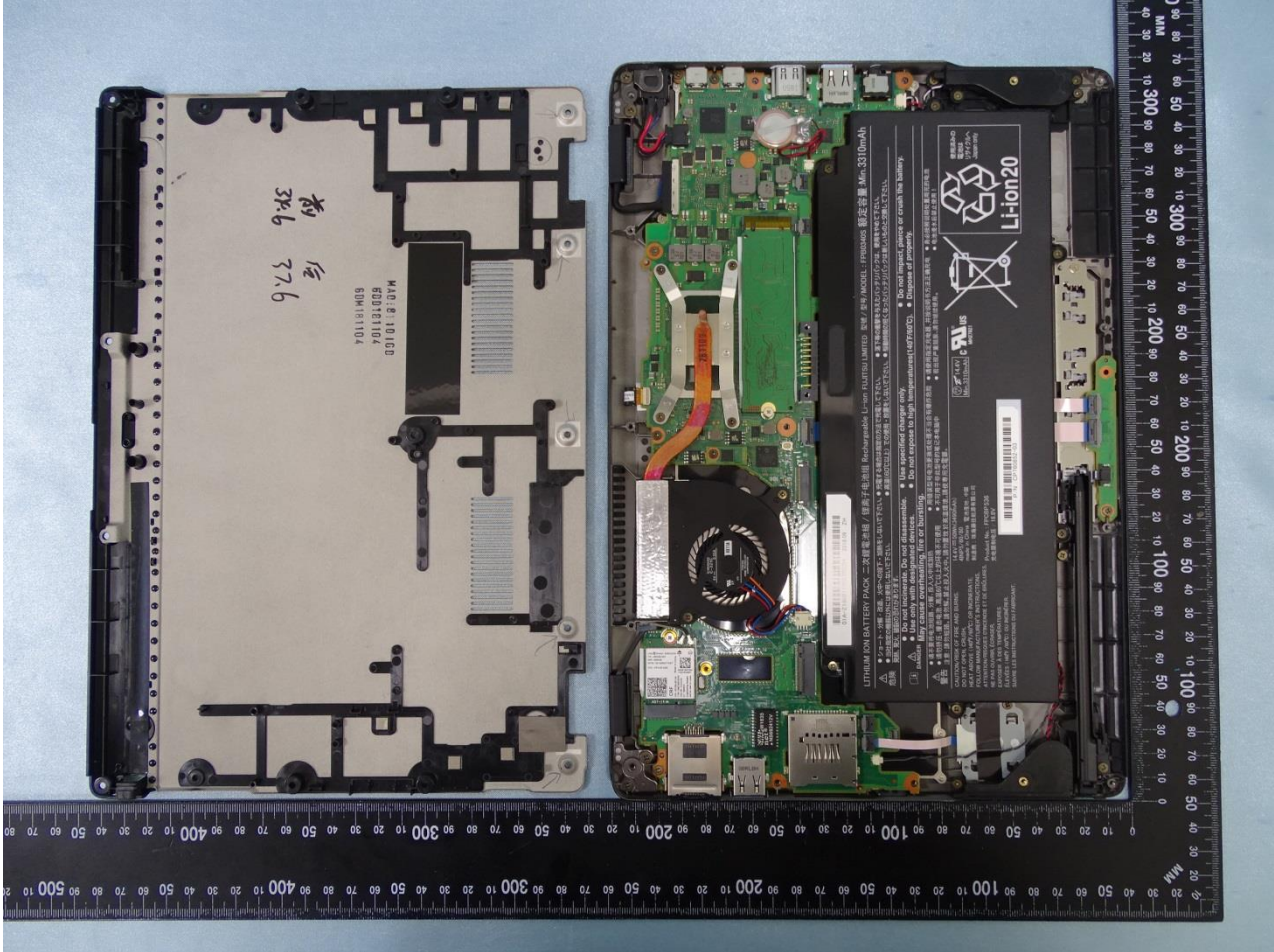

3. Internal Photograph of EUT

Brand Name: FUJITSU / Model Name: U939X

Brand Name: FUJITSU / Model Name: U939X

Brand Name: FUJITSU / Model Name: U939X

Brand Name: FUJITSU / Model Name: U939X

Brand Name: FUJITSU / Model Name: U939X

WLAN Module

Brand Name: FUJITSU / Model Name: U939X

Brand Name: FUJITSU / Model Name: U939X

WLAN Main Antenna

Brand Name: FUJITSU / Model Name: U939X

Brand Name: FUJITSU / Model Name: U939X

Bluetooth and WLAN Aux. Antenna

Brand Name: FUJITSU / Model Name: U939X

————THE END————