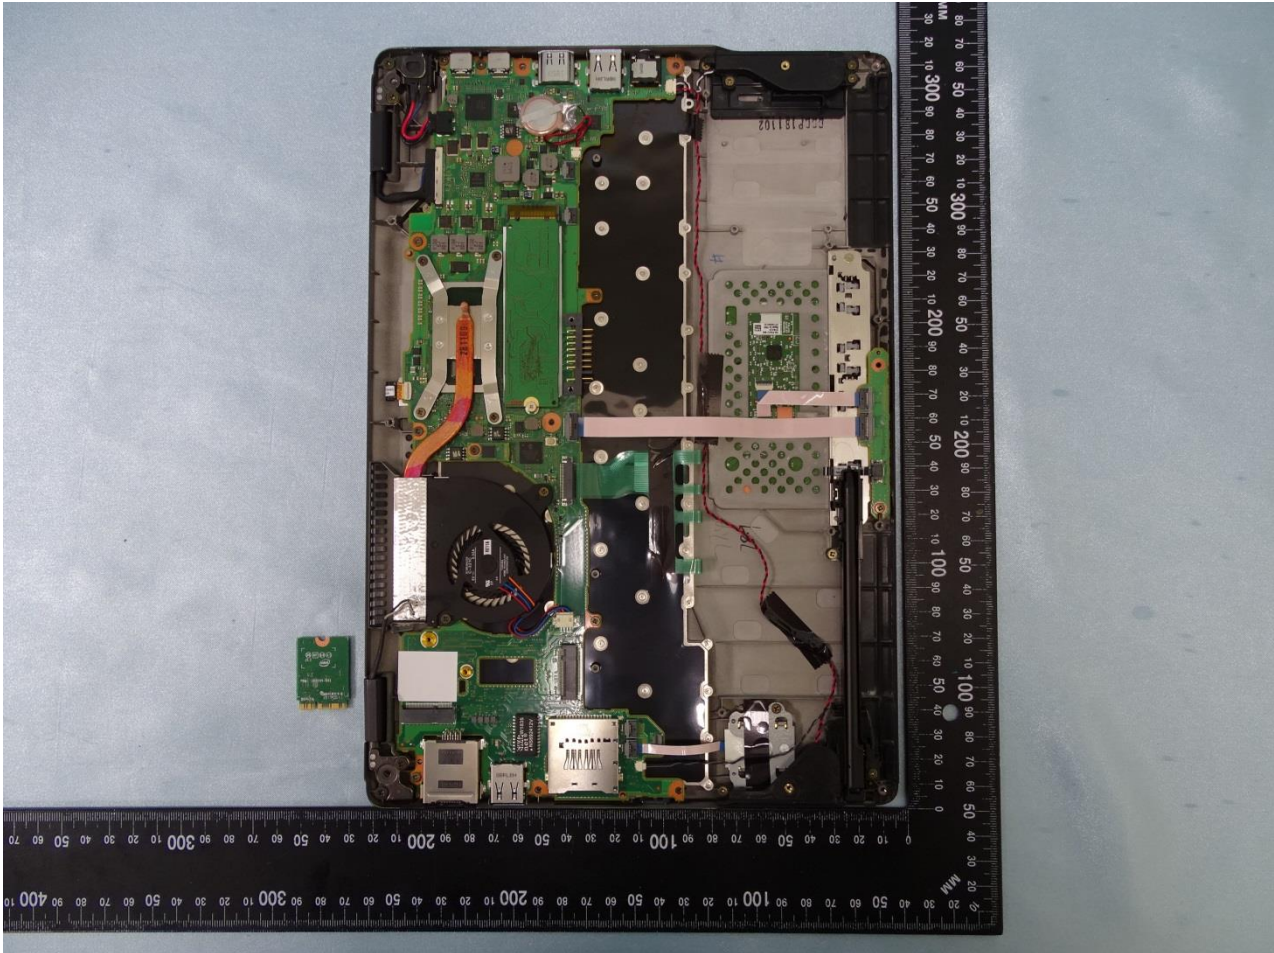

3. Internal Photograph of EUT

Brand Name: FUJITSU / Model Name: U939X

Brand Name: FUJITSU / Model Name: U939X

Brand Name: FUJITSU / Model Name: U939X

Brand Name: FUJITSU / Model Name: U939X

Brand Name: FUJITSU / Model Name: U939X

WLAN Module

Brand Name: FUJITSU / Model Name: U939X

Brand Name: FUJITSU / Model Name: U939X

WLAN Main Antenna

Brand Name: FUJITSU / Model Name: U939X

Brand Name: FUJITSU / Model Name: U939X

Bluetooth and WLAN Aux. Antenna