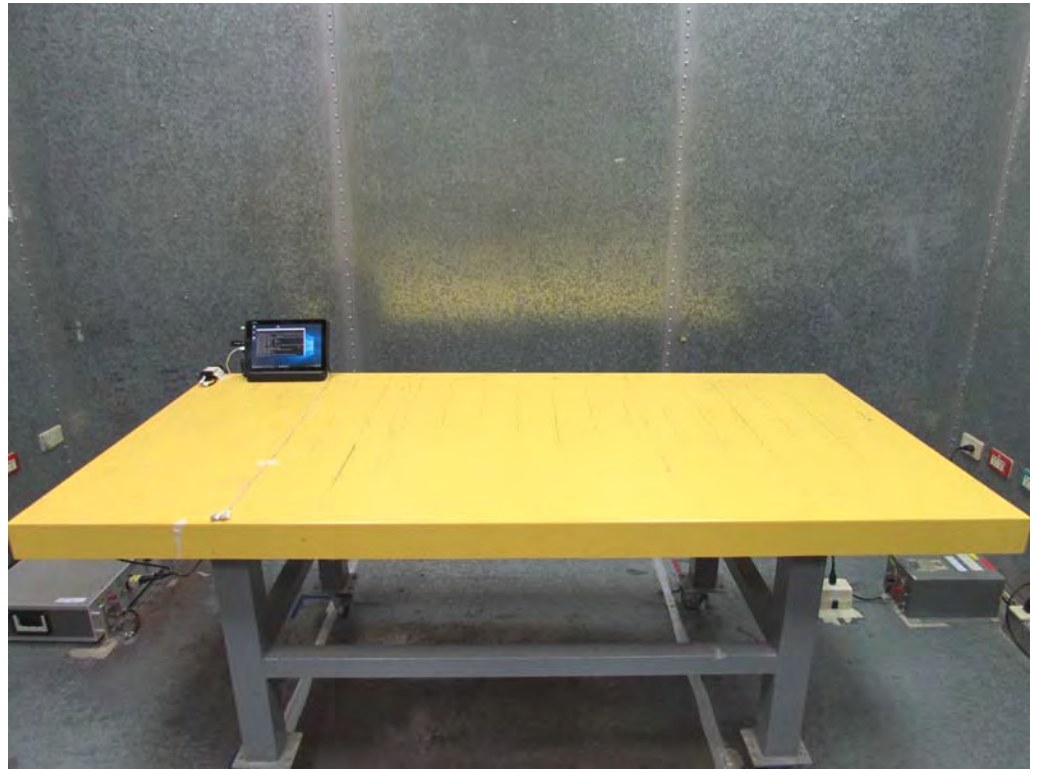

Appendix A. Test Photos

1. Photographs of AC Power Conducted Emissions Test Configuration

FRONT VIEW

REAR VIEW

2. Photographs of Transmitter Spurious Emissions Test Configuration

Test Configuration: Below 1GHz

FRONT VIEW

REAR VIEW

Test Configuration: 1GHz~40GHz

FRONT VIEW

REAR VIEW

Test Configuration: Above 40GHz

FRONT VIEW