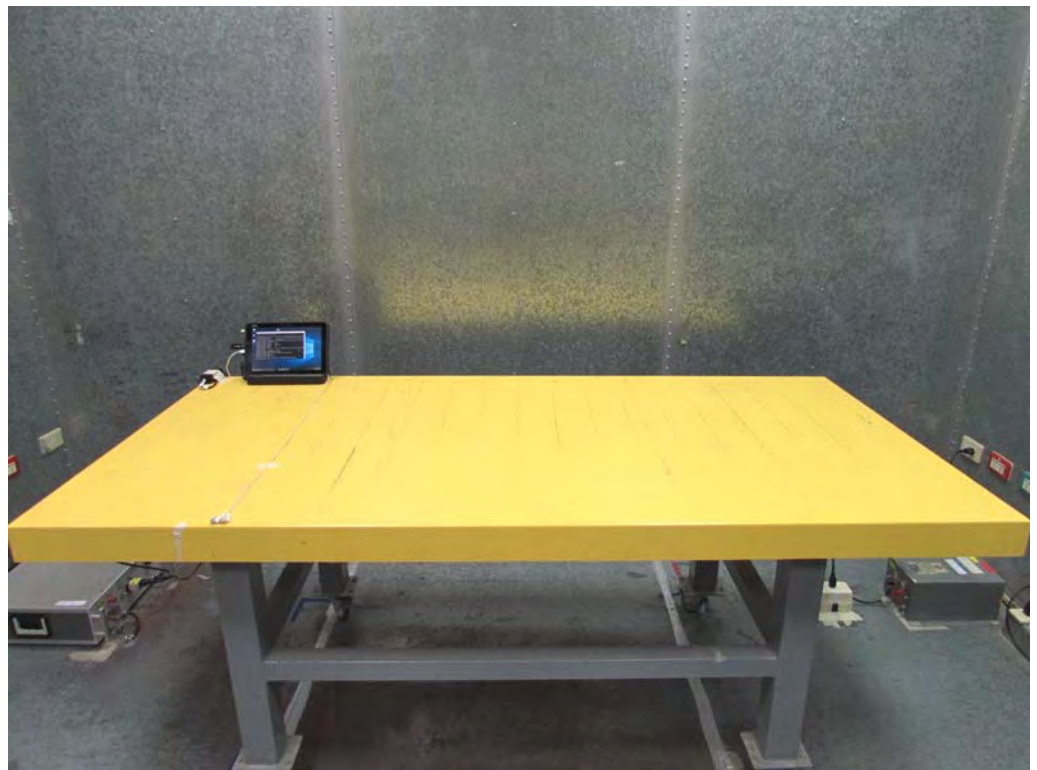

Appendix A. Test Photos

1. Photographs of AC Power Conducted Emissions Test Configuration

FRONT VIEW

REAR VIEW

2. Photographs of Transmitter Spurious Emissions Test Configuration

Test Configuration: Below 1GHz

FRONT VIEW

REAR VIEW

Test Configuration: 1GHz~40GHz

FRONT VIEW

REAR VIEW

Test Configuration: Above 40GHz

FRONT VIEW