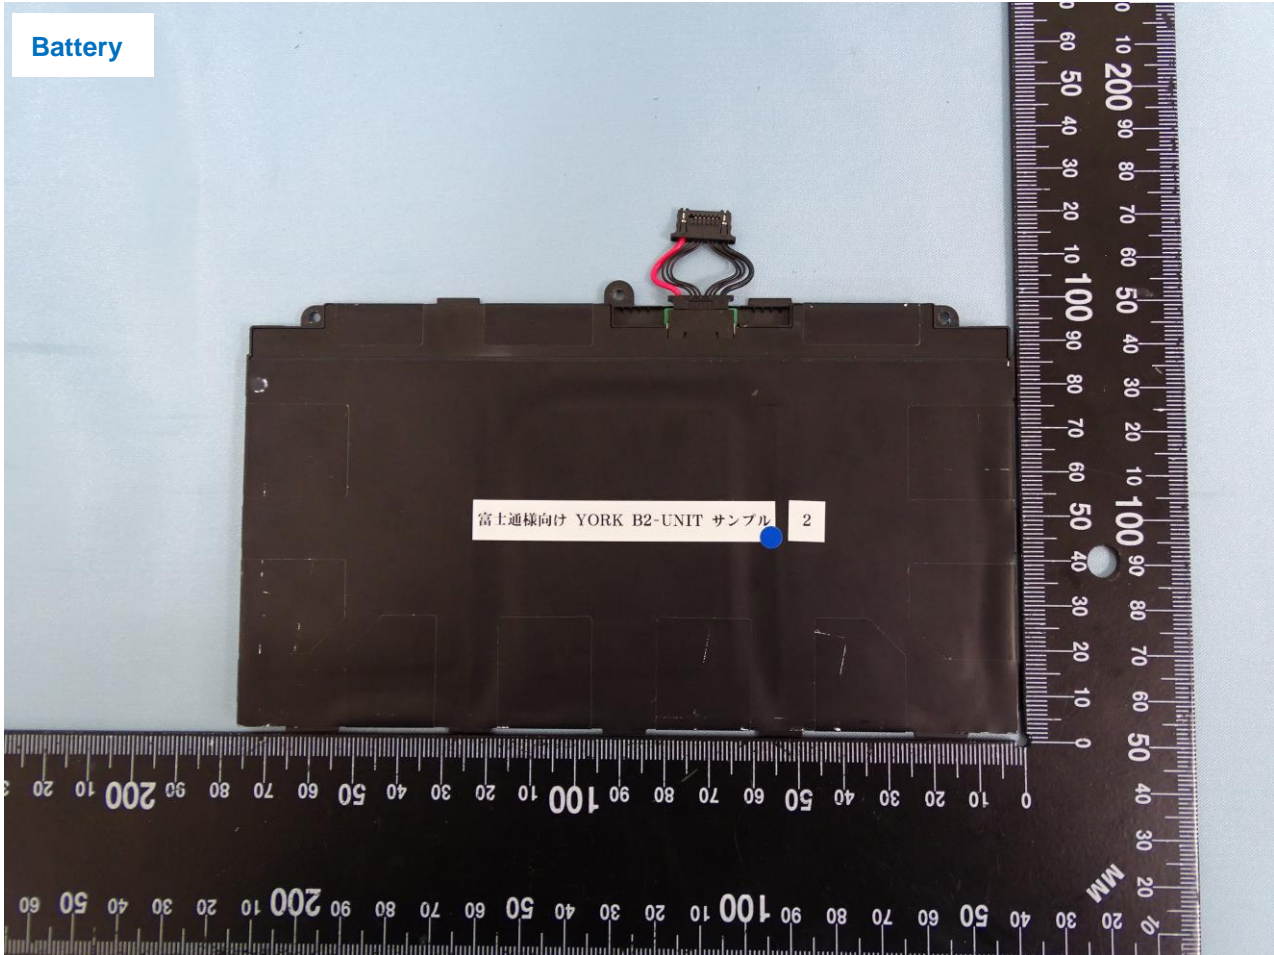

Brand Name: FUJITSU / Model Name: Q738