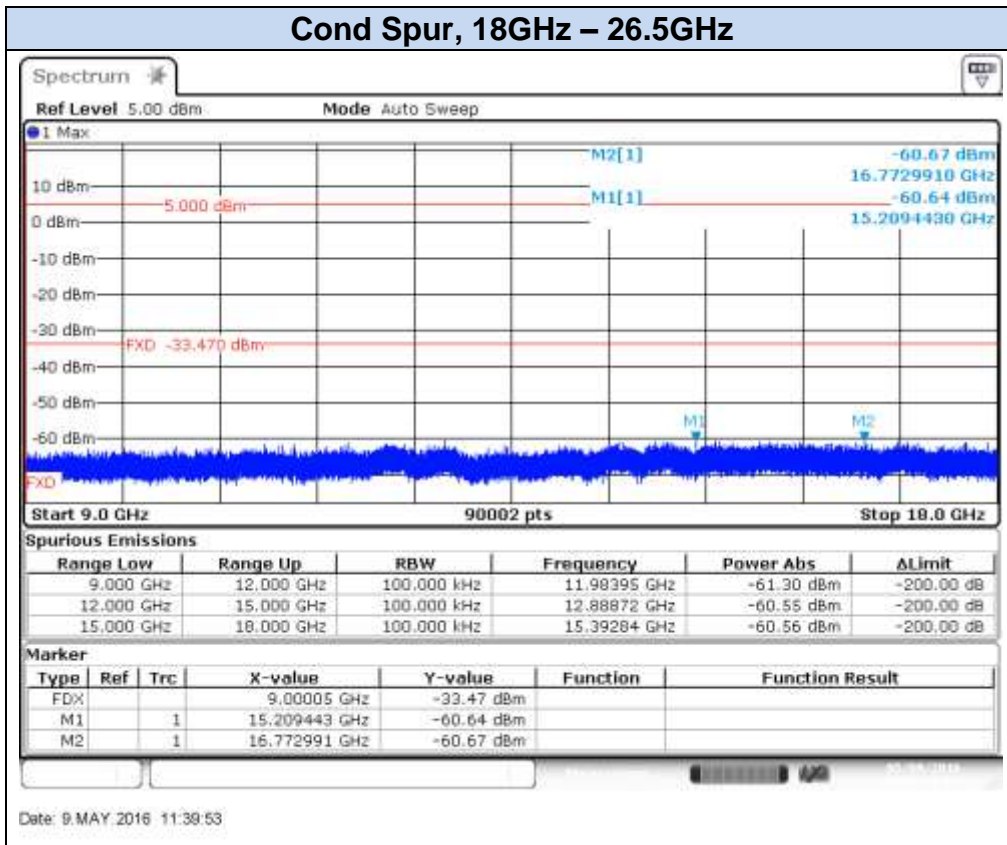

**802.11g, 6Mbps – Chain A, CH11**

Date: 3.MAY.2016 17:09:54

Date: 3.MAY.2016 17:10:49

**802.11g, 6Mbps – Chain A, CH12**

Date: 3.MAY.2016 17:14:16

Date: 3.MAY.2016 17:14:53

**802.11g, 6Mbps – Chain A, CH13**

## 802.11g, 6Mbps – Chain B, CH1

Date: 3.MAY.2016 18:50:15

Date: 3.MAY.2016 18:51:04

**802.11g, 6Mbps – Chain B, CH7**

Date: 3.MAY.2016 18:53:36

Date: 3.MAY.2016 18:54:12