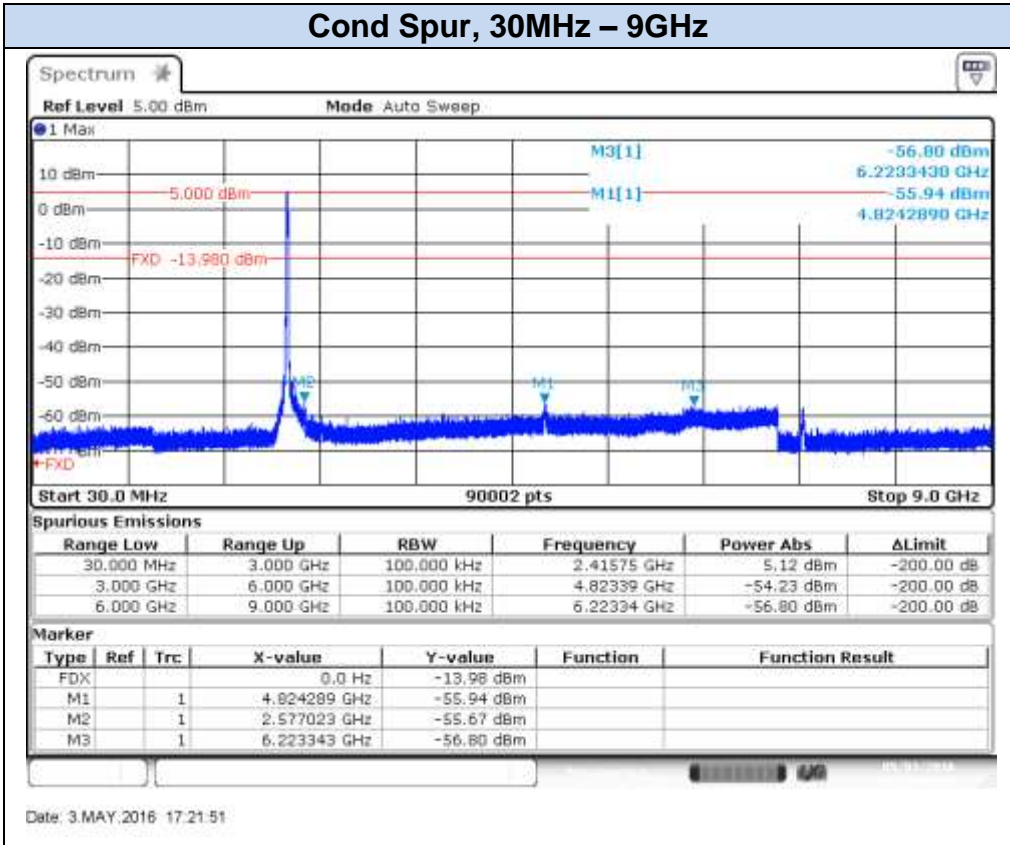

### 802.11g, 6Mbps – Chain B, CH13

Date: 6 MAY 2016 11:00:24

Date: 6 MAY 2016 11:00:58

**802.11n20 (SISO), HT0 – Chain A, CH1**

**802.11n20 (SISO), HT0 – Chain A, CH7**

Date: 3.MAY.2016 17:24:41

Date: 3.MAY.2016 17:25:20

## 802.11n20 (SISO), HT0 – Chain A, CH11

Date: 3.MAY.2016 17:27:44

Date: 3.MAY.2016 17:28:22

**802.11n20 (SISO), HT0 – Chain A, CH12**

Date: 6 MAY 2016 11:17:05

Date: 6 MAY 2016 11:17:41