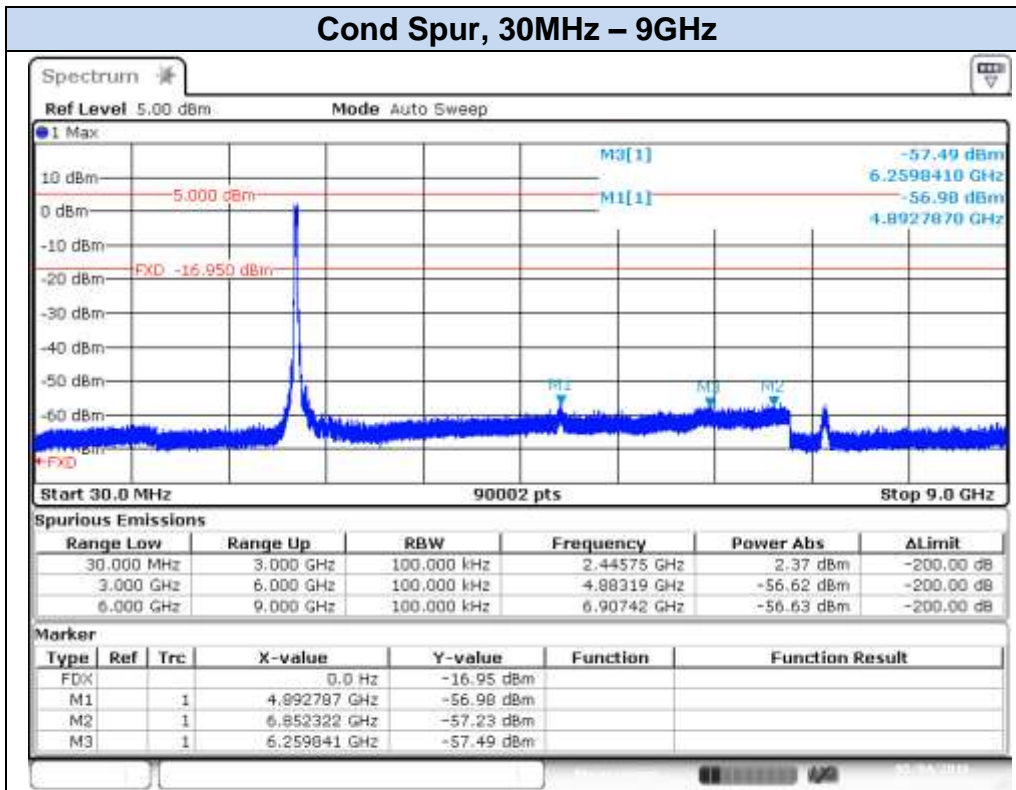

**802.11n40 (SISO), HT0 – Chain B, CH3F**

Date: 4.MAY.2016 10:18:50

Date: 4.MAY.2016 10:19:26

**802.11n40 (SISO), HT0 – Chain B, CH7F**

## 802.11n40 (SISO), HT0 – Chain B, CH9F

Date: 4.MAY.2016 10:24:39

Date: 4.MAY.2016 10:25:10

**802.11n40 (SISO), HT0 – Chain B, CH10F**

Date: 6 MAY 2016 18:03:00

Date: 6 MAY 2016 18:03:54

**802.11n40 (SISO), HT0 – Chain B, CH11F**