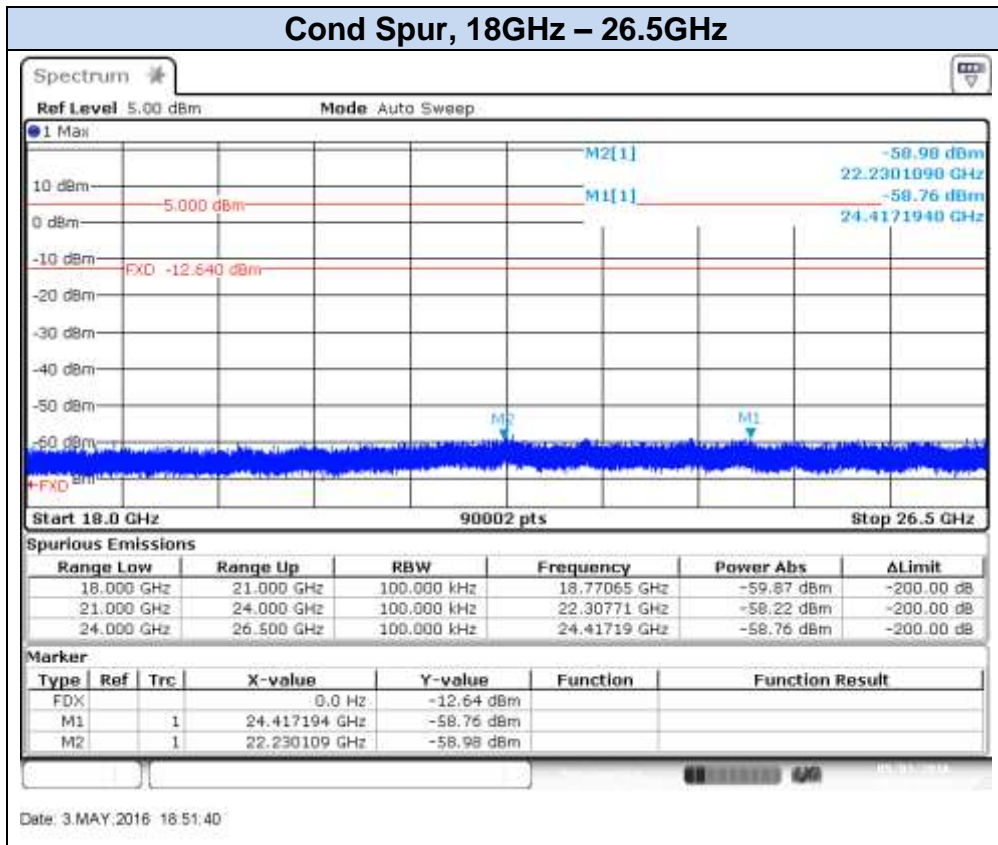

**802.11g, 6Mbps – Chain A, CH11**

Date: 3.MAY.2016 17:09:54

Date: 3.MAY.2016 17:10:49

**802.11g, 6Mbps – Chain A, CH12**

Date: 3.MAY.2016 17:14:16

Date: 3.MAY.2016 17:14:53

**802.11g, 6Mbps – Chain A, CH13**

## 802.11g, 6Mbps – Chain B, CH1

Date: 3.MAY.2016 18:50:15

Date: 3.MAY.2016 18:51:04

**802.11g, 6Mbps – Chain B, CH7**

Date: 3.MAY.2016 18:53:36

Date: 3.MAY.2016 18:54:12