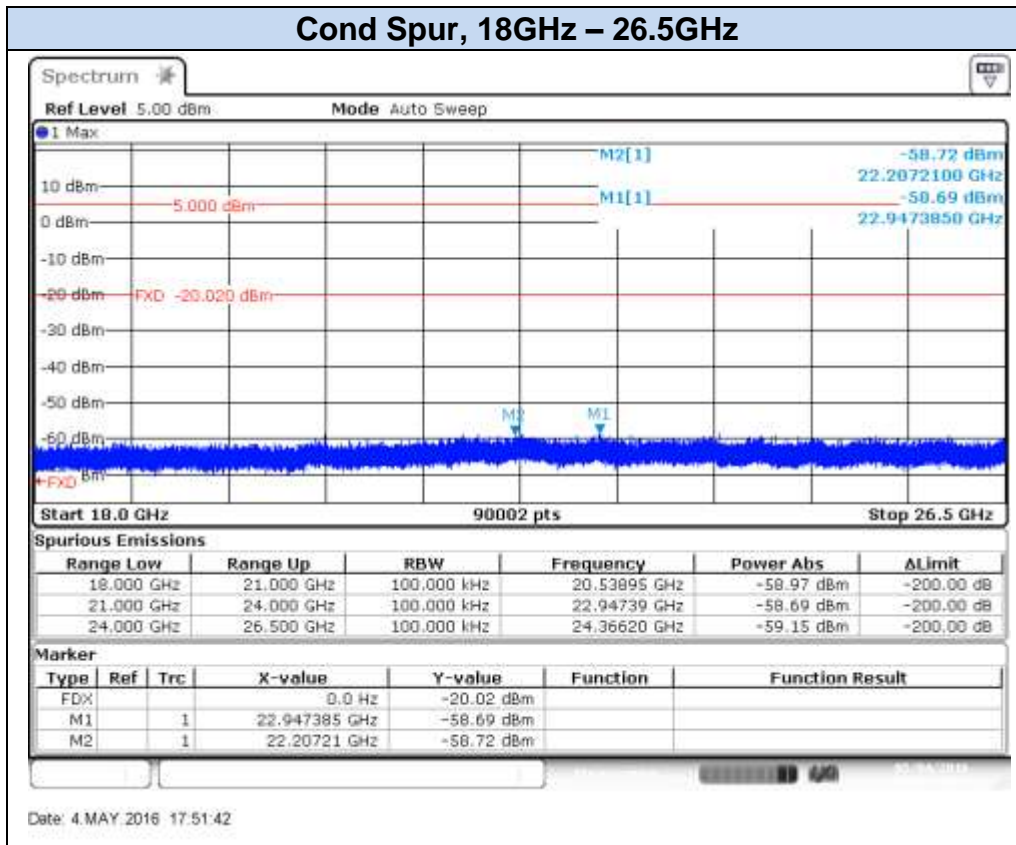

Date: 6 MAY 2016 18:25:27

Date: 6 MAY 2016 18:25:56

**802.11n40 (MIMO), HT8 – Chain A, CH3F**

Date: 6.MAY.2016 12:27:30

Date: 6.MAY.2016 12:28:02

**802.11n40 (MIMO), HT8 – Chain A, CH7F**

Date: 4.MAY.2016 16:46:13

Date: 4.MAY.2016 16:46:44

**802.11n40 (MIMO), HT8 – Chain A, CH9F**

Date: 4.MAY.2016 17:50:36

Date: 4.MAY.2016 17:51:08

**802.11n40 (MIMO), HT8 – Chain A, CH10F**

**802.11n40 (MIMO), HT8 – Chain A, CH11F**