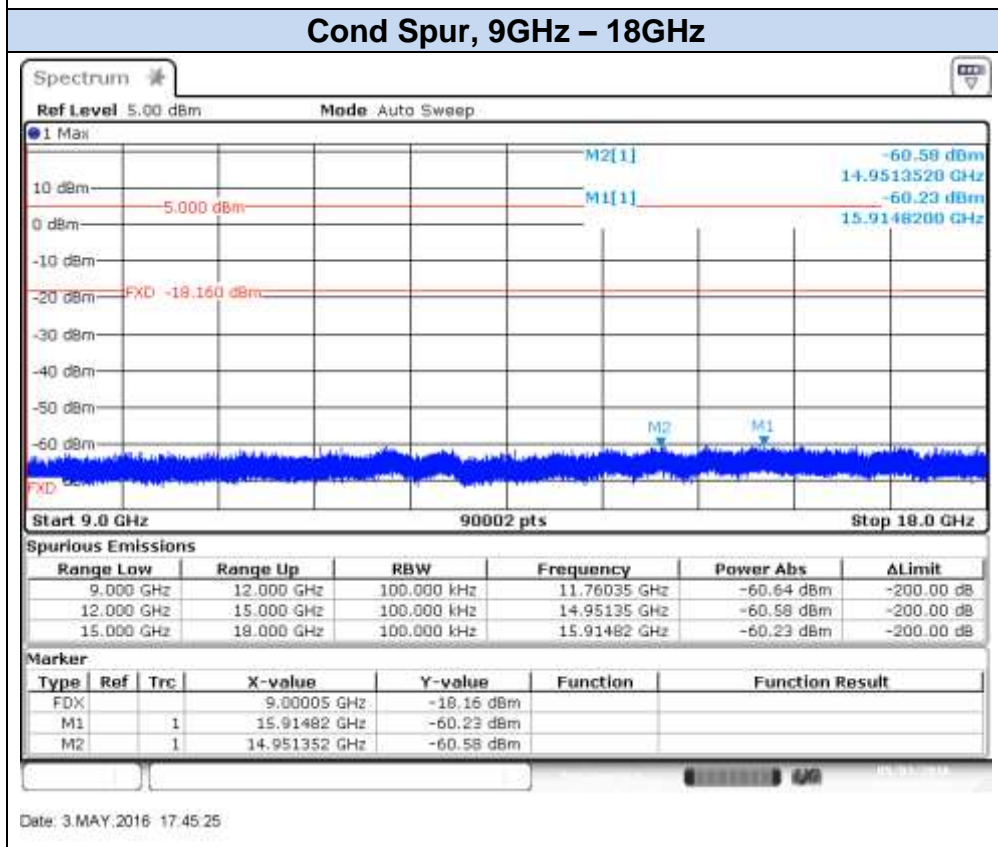

## 802.11n40 (SISO), HT0 – Chain A, CH7F

## 802.11n40 (SISO), HT0 – Chain A, CH9F

Date: 3.MAY.2016 17:44:51

Date: 3.MAY.2016 17:45:25

**802.11n40 (SISO), HT0 – Chain A, CH10F**

Date: 6 MAY 2016 11:40:21

Date: 6 MAY 2016 11:40:58

**802.11n40 (SISO), HT0 – Chain A, CH11F**