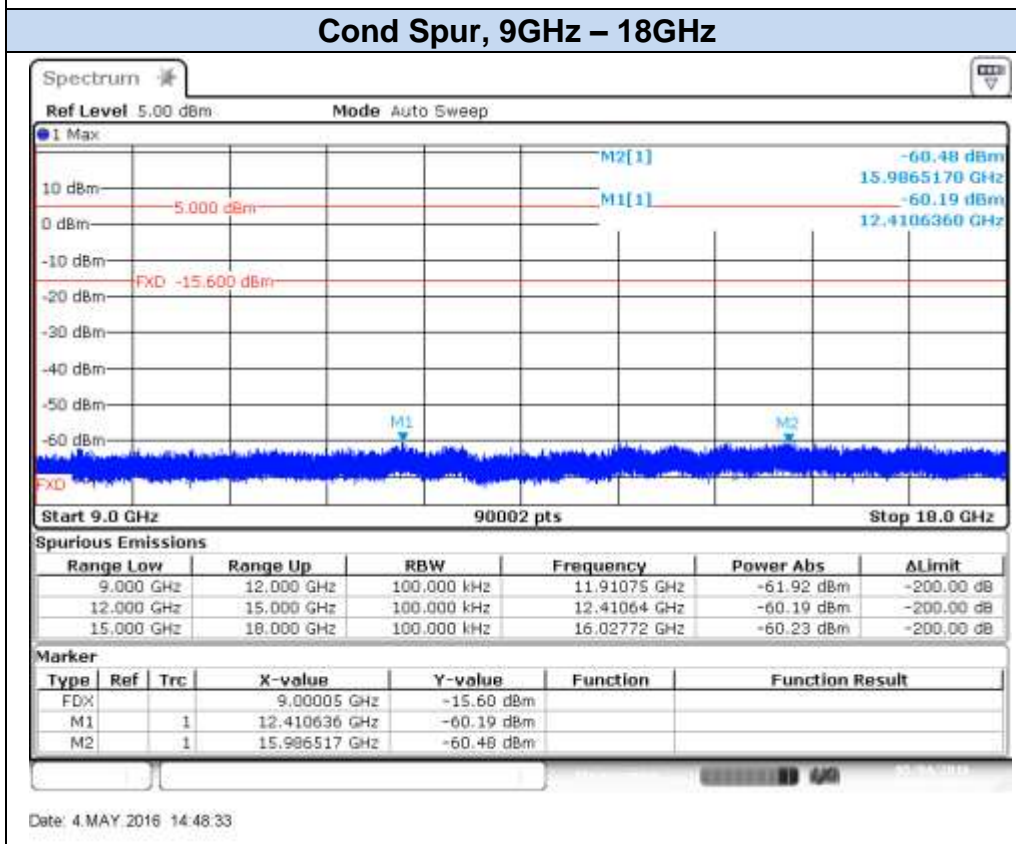

## 802.11n20 (SISO), HT0 – Chain B, CH11

Date: 4.MAY.2016 10:05:49

Date: 4.MAY.2016 10:06:20

**802.11n20 (SISO), HT0 – Chain B, CH12**

Date: 6 MAY 2016 17:37:23

Date: 6 MAY 2016 17:40:18

**802.11n20 (SISO), HT0 – Chain B, CH13**

## 802.11n20 (MIMO), HT8 – Chain A, CH1

Date: 4.MAY.2016 14:48:06

Date: 4.MAY.2016 14:48:33

**802.11n20 (MIMO), HT8 – Chain A, CH7**

Date: 4.MAY.2016 15:03:28

Date: 4.MAY.2016 15:05:19