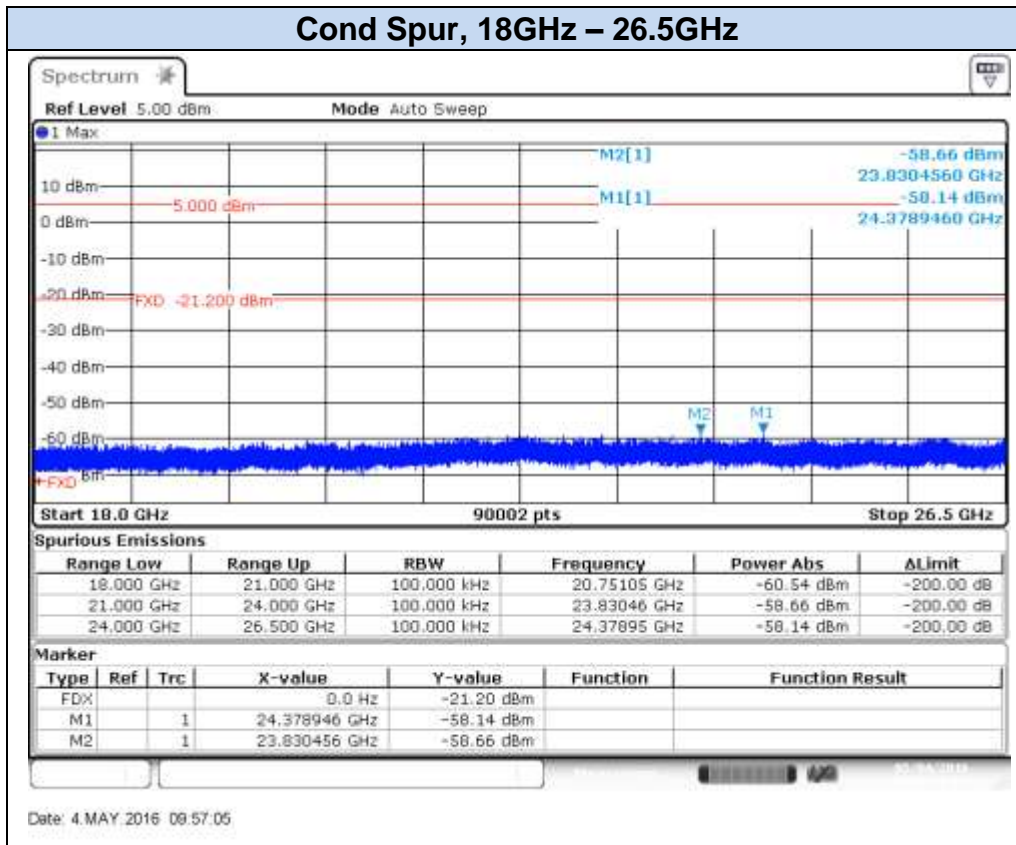

## 802.11g, 6Mbps – Chain B, CH1

Date: 3.MAY.2016 18:50:15

Date: 3.MAY.2016 18:51:04

**802.11g, 6Mbps – Chain B, CH7**

Date: 3.MAY.2016 18:53:36

Date: 3.MAY.2016 18:54:12

## 802.11g, 6Mbps – Chain B, CH11

Date: 4.MAY.2016 09:52:14

Date: 4.MAY.2016 09:53:05

## 802.11g, 6Mbps – Chain B, CH12

Date: 4.MAY.2016 09:56:01

Date: 4.MAY.2016 09:56:33