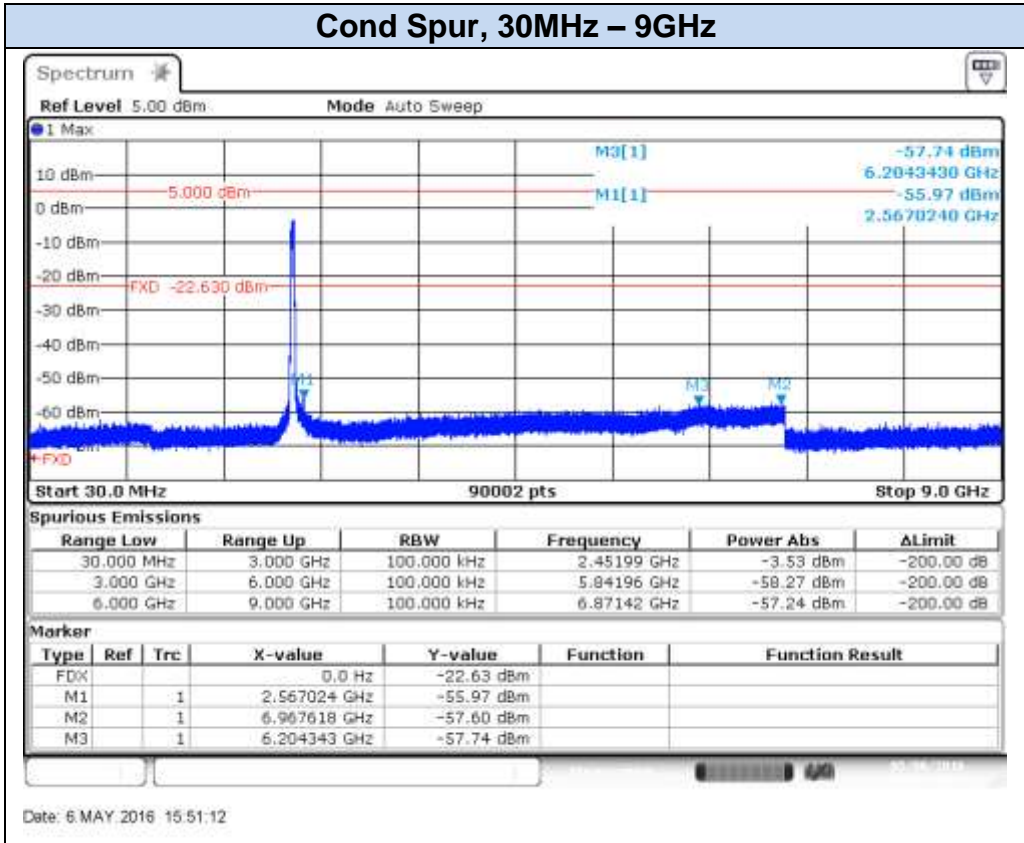

Date: 4.MAY.2016 16:46:44

**802.11n40 (MIMO), HT8 – Chain A, CH9F**

Date: 4.MAY.2016 17:50:36

Date: 4.MAY.2016 17:51:08

**802.11n40 (MIMO), HT8 – Chain A, CH10F**

**802.11n40 (MIMO), HT8 – Chain A, CH11F**