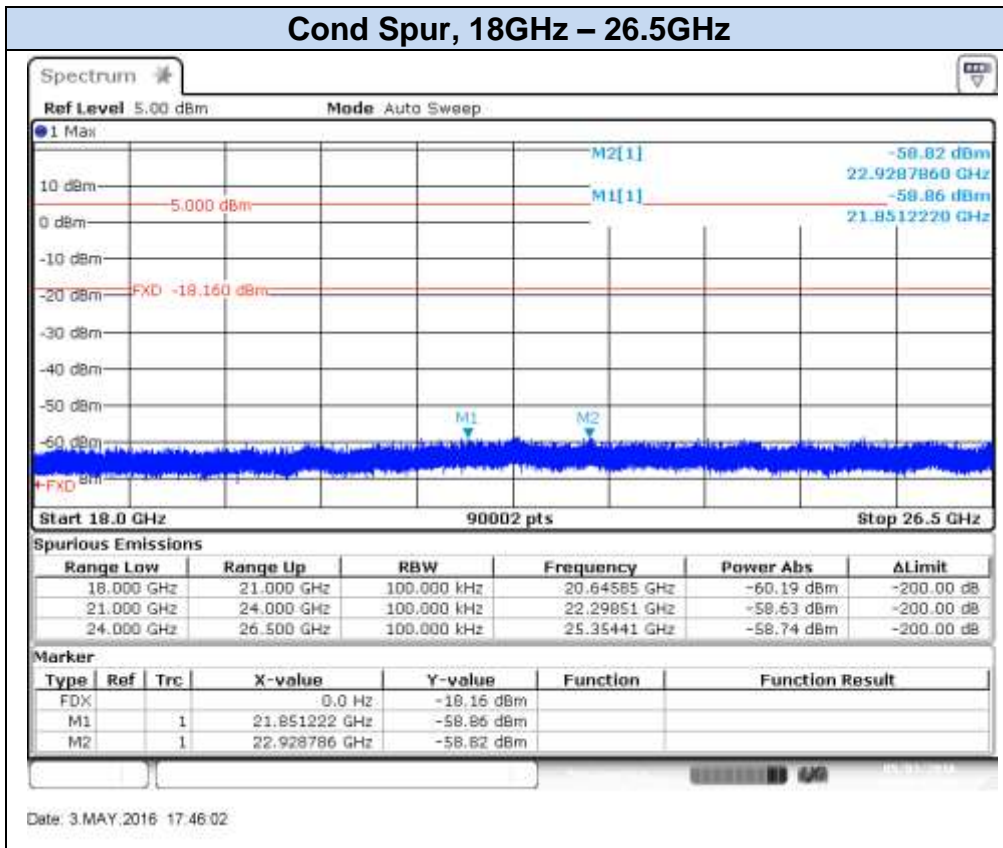

## 802.11n40 (SISO), HT0 – Chain A, CH7F

## 802.11n40 (SISO), HT0 – Chain A, CH9F

Date: 3.MAY.2016 17:44:51

Date: 3.MAY.2016 17:45:25

**802.11n40 (SISO), HT0 – Chain A, CH10F**

Date: 6 MAY 2016 11:40:21

Date: 6 MAY 2016 11:40:58

**802.11n40 (SISO), HT0 – Chain A, CH11F**