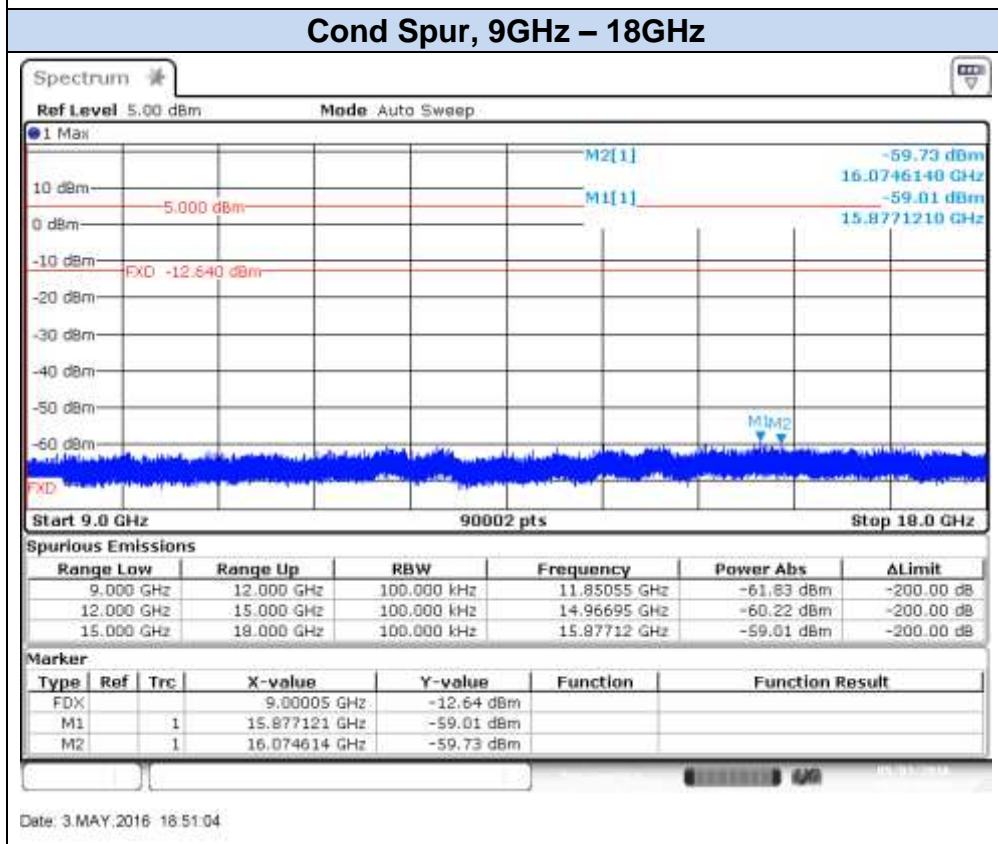

**802.11g, 6Mbps – Chain A, CH11**

Date: 3.MAY.2016 17:09:54

Date: 3.MAY.2016 17:10:49

**802.11g, 6Mbps – Chain A, CH12**

Date: 3.MAY.2016 17:14:16

Date: 3.MAY.2016 17:14:53

**802.11g, 6Mbps – Chain A, CH13**

## 802.11g, 6Mbps – Chain B, CH1

Date: 3.MAY.2016 18:50:15

Date: 3.MAY.2016 18:51:04

**802.11g, 6Mbps – Chain B, CH7**

Date: 3.MAY.2016 18:53:36

Date: 3.MAY.2016 18:54:12