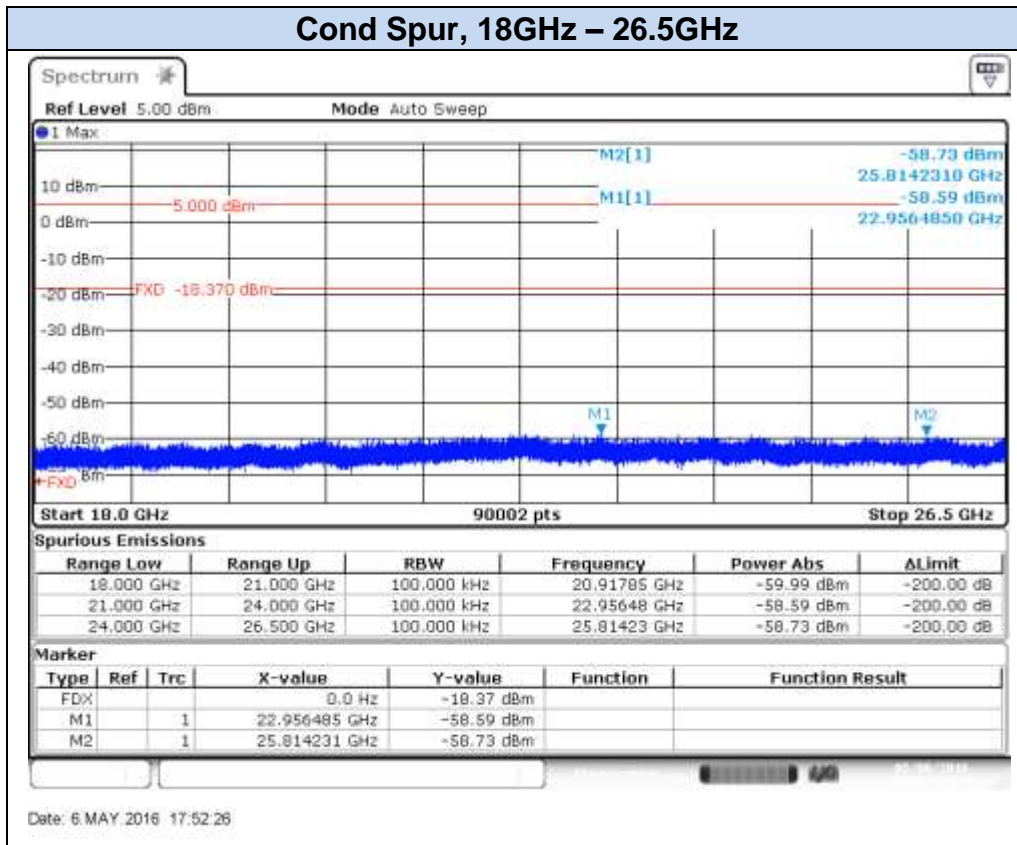

## 802.11n20 (SISO), HT0 – Chain A, CH13

Date: 9.MAY.2016 11:47:59

Date: 9.MAY.2016 11:48:27

**802.11n20 (SISO), HT0 – Chain B, CH1**

**802.11n20 (SISO), HT0 – Chain B, CH7**

## 802.11n20 (SISO), HT0 – Chain B, CH11

Date: 4.MAY.2016 10:05:49

Date: 4.MAY.2016 10:06:20

**802.11n20 (SISO), HT0 – Chain B, CH12**

Date: 6 MAY 2016 17:37:23

Date: 6 MAY 2016 17:40:18

**802.11n20 (SISO), HT0 – Chain B, CH13**