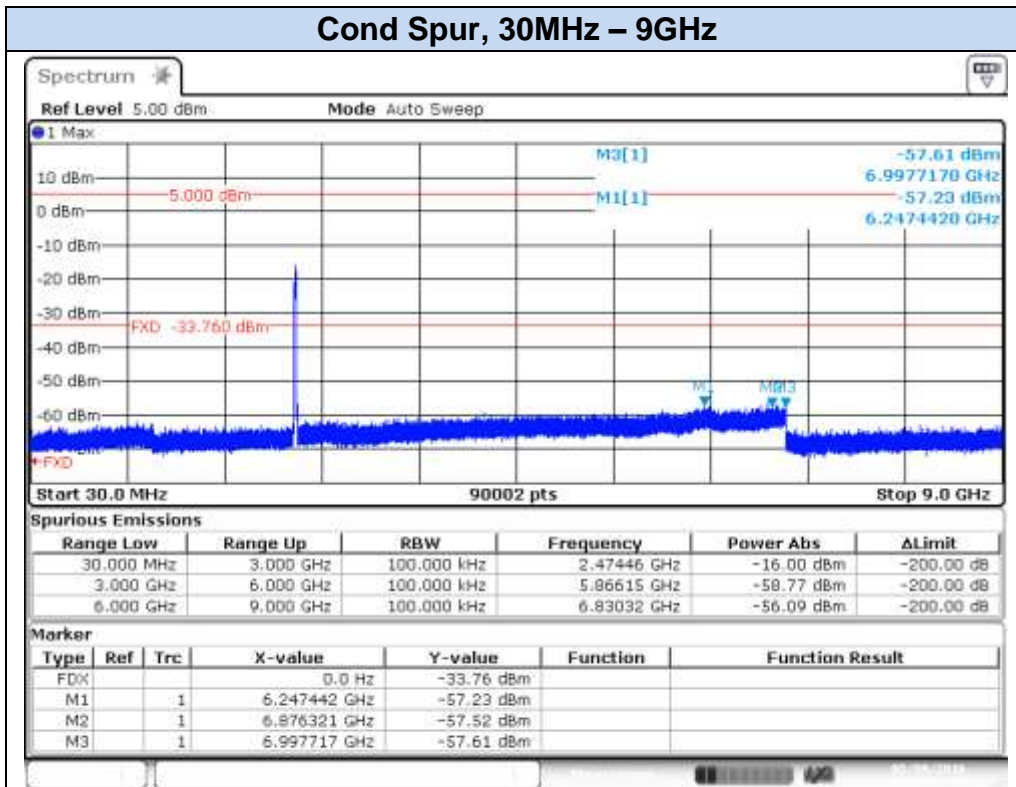

### 802.11g, 6Mbps – Chain B, CH13

Date: 6 MAY 2016 11:00:24

Date: 6 MAY 2016 11:00:58

**802.11n20 (SISO), HT0 – Chain A, CH1**

**802.11n20 (SISO), HT0 – Chain A, CH7**

Date: 3.MAY.2016 17:24:41

Date: 3.MAY.2016 17:25:20

## 802.11n20 (SISO), HT0 – Chain A, CH11

Date: 3.MAY.2016 17:27:44

Date: 3.MAY.2016 17:28:22

**802.11n20 (SISO), HT0 – Chain A, CH12**

Date: 6 MAY 2016 11:17:05

Date: 6 MAY 2016 11:17:41

## 802.11n20 (SISO), HT0 – Chain A, CH13

Date: 9.MAY.2016 11:47:59

Date: 9.MAY.2016 11:48:27

**802.11n20 (SISO), HT0 – Chain B, CH1**

**802.11n20 (SISO), HT0 – Chain B, CH7**