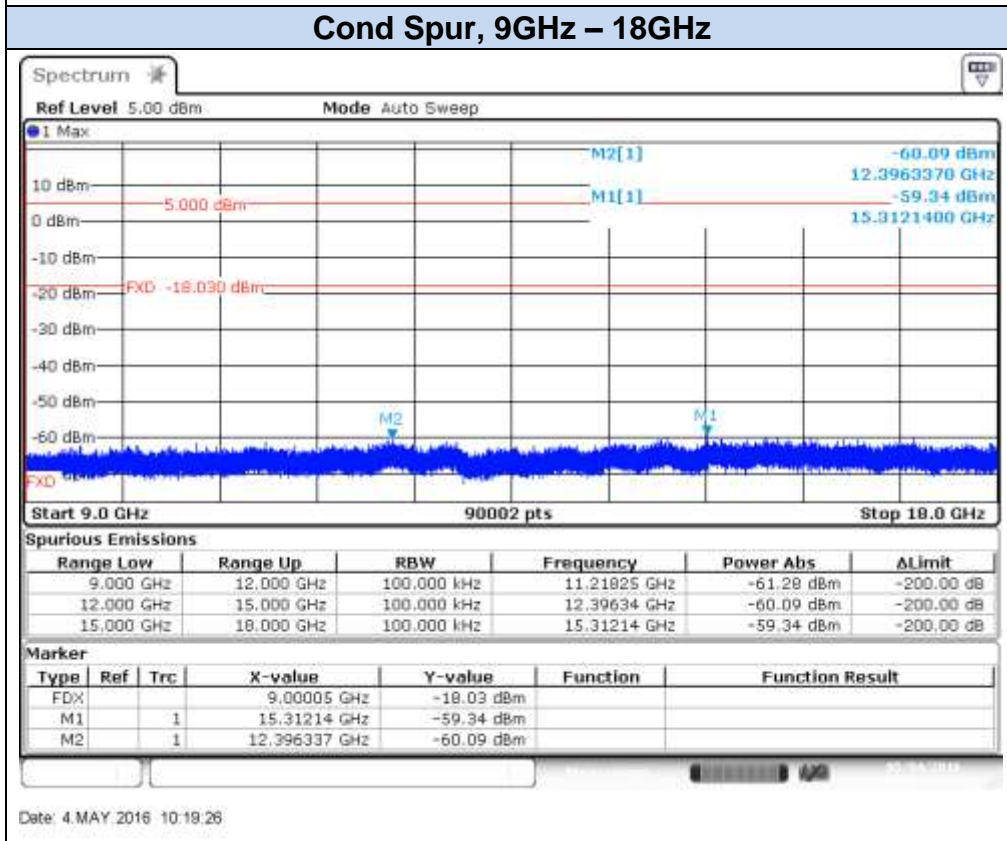

Date: 4.MAY.2016 10:19:26