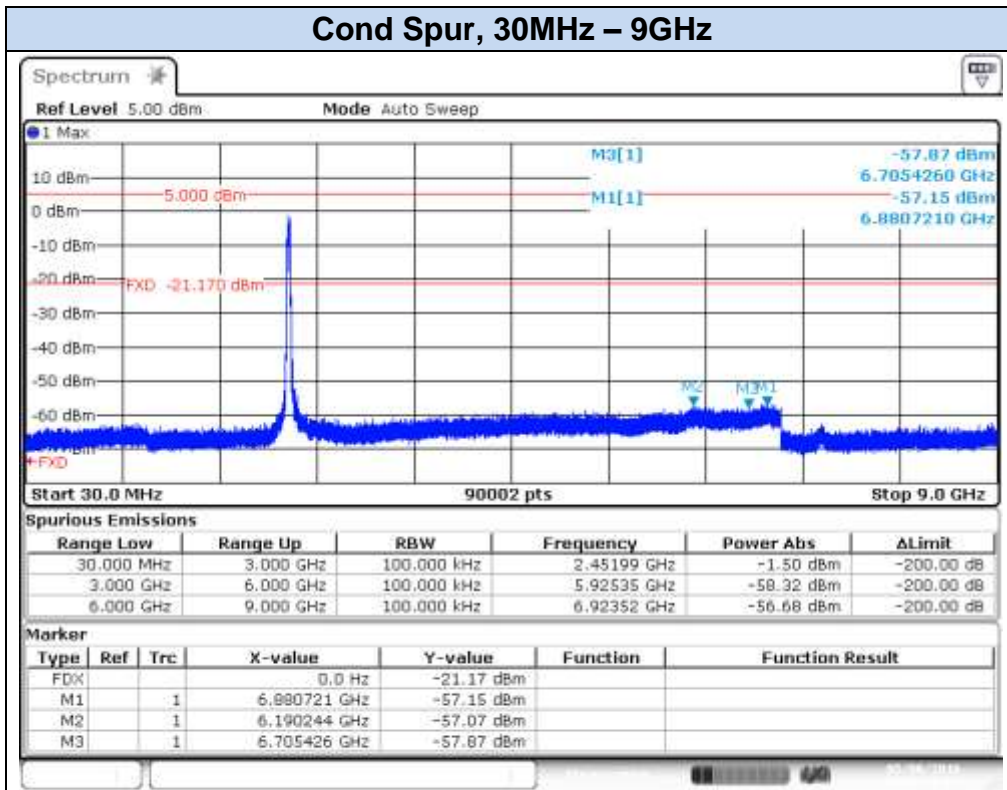

## 802.11n40 (SISO), HT0 – Chain B, CH9F

Date: 4.MAY.2016 10:24:39

Date: 4.MAY.2016 10:25:10

**802.11n40 (SISO), HT0 – Chain B, CH10F**

Date: 6 MAY 2016 18:03:00

Date: 6 MAY 2016 18:03:54

**802.11n40 (SISO), HT0 – Chain B, CH11F**