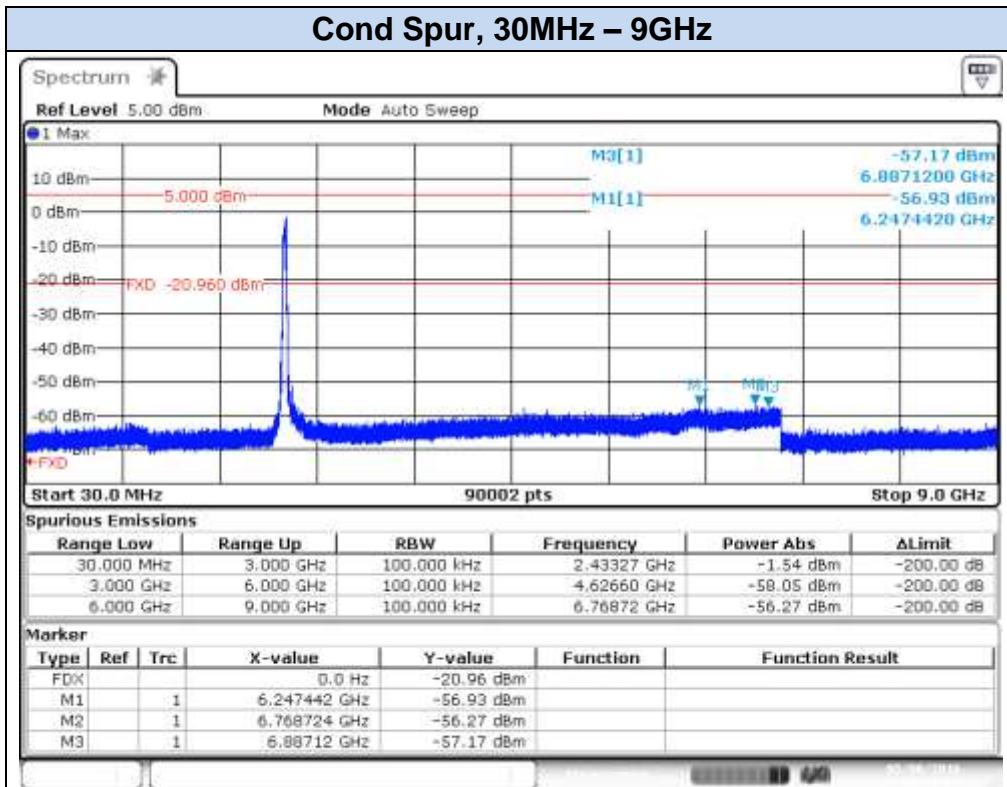

802.11n40 (MIMO), HT8 – Chain A, CH3F

Date: 6.MAY.2016 12:27:30