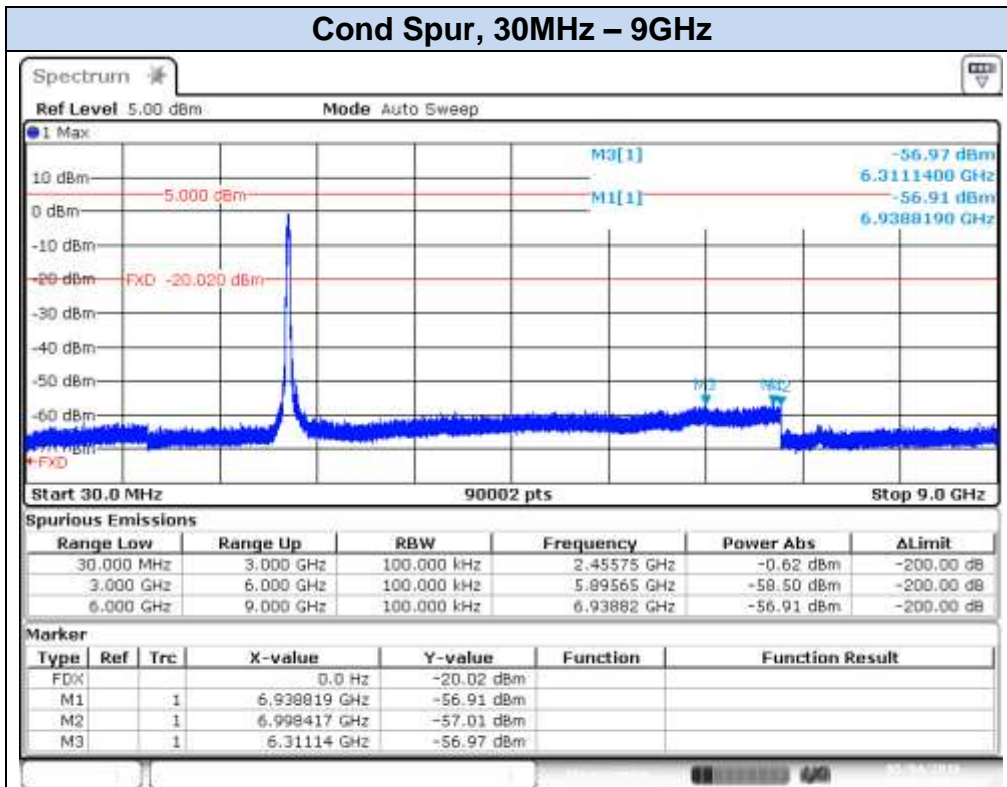

802.11n40 (MIMO), HT8 – Chain A, CH9F

Date: 4.MAY.2016 17:50:36