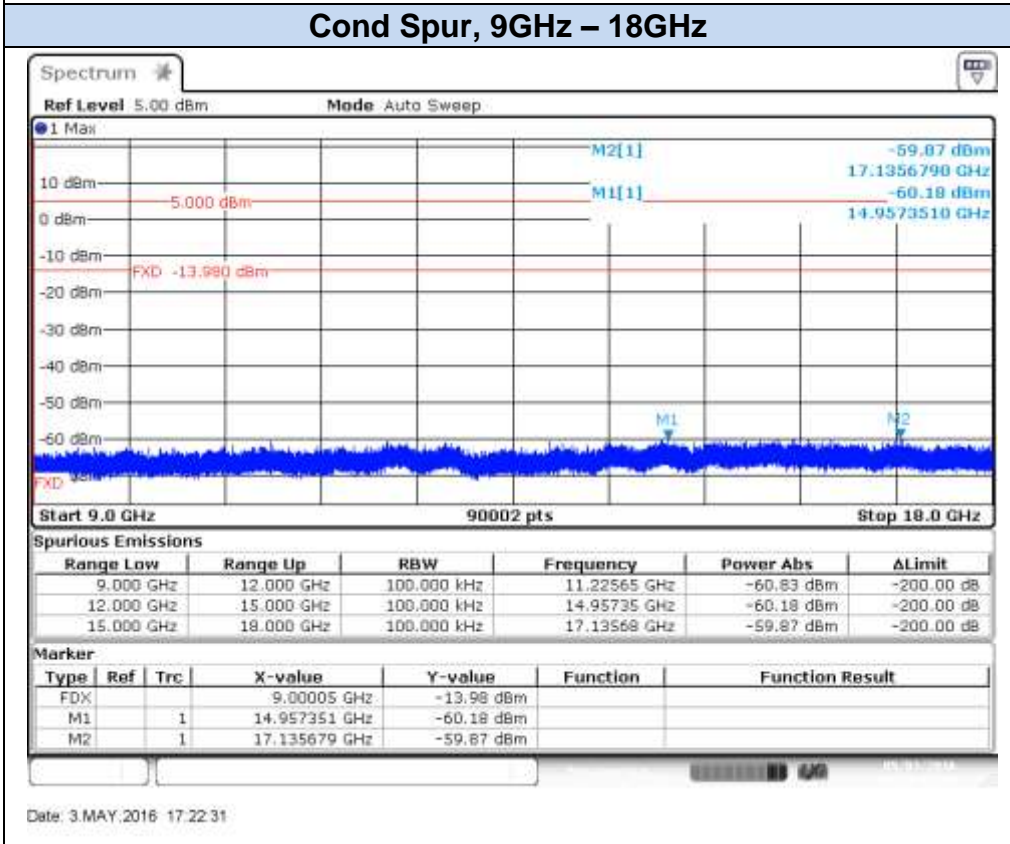

## 802.11g, 6Mbps – Chain B, CH12

Date: 4.MAY.2016 09:56:01

Date: 4.MAY.2016 09:56:33

### 802.11g, 6Mbps – Chain B, CH13

Date: 6 MAY 2016 11:00:24

Date: 6 MAY 2016 11:00:58

**802.11n20 (SISO), HT0 – Chain A, CH1**

**802.11n20 (SISO), HT0 – Chain A, CH7**

Date: 3.MAY.2016 17:24:41

Date: 3.MAY.2016 17:25:20

## 802.11n20 (SISO), HT0 – Chain A, CH11

Date: 3.MAY.2016 17:27:44

Date: 3.MAY.2016 17:28:22

**802.11n20 (SISO), HT0 – Chain A, CH12**

Date: 6 MAY 2016 11:17:05

Date: 6 MAY 2016 11:17:41