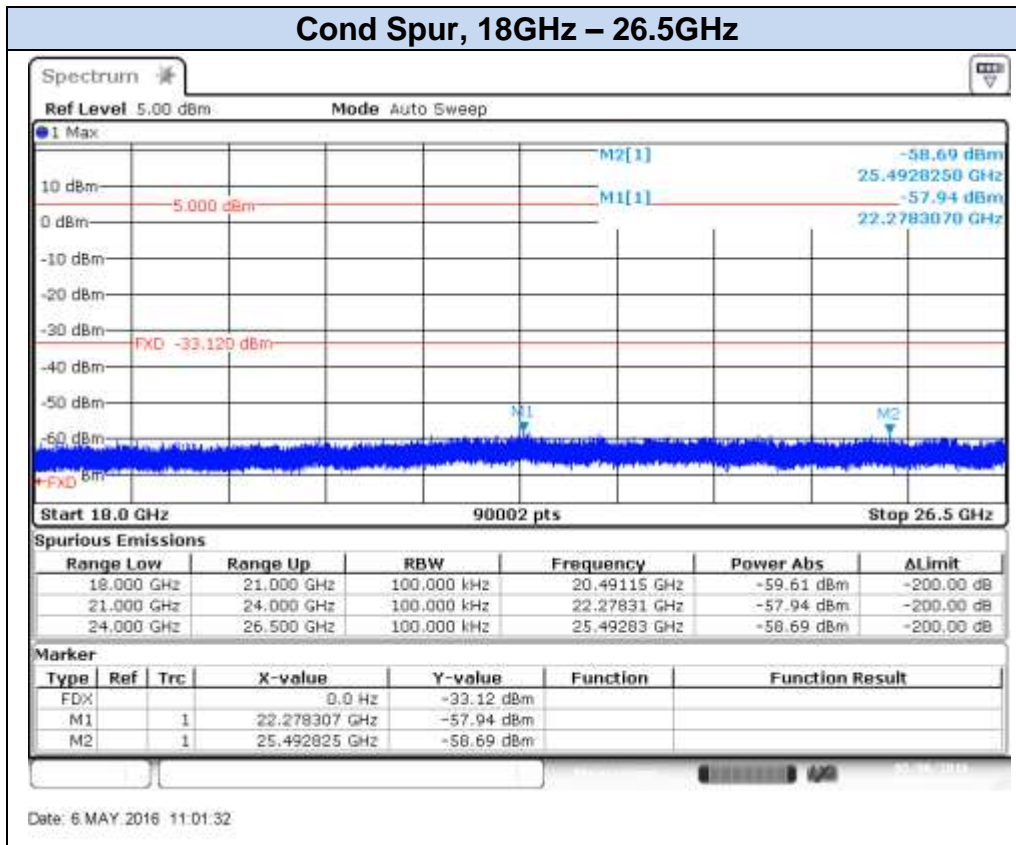

## 802.11g, 6Mbps – Chain B, CH11

Date: 4.MAY.2016 09:52:14

Date: 4.MAY.2016 09:53:05

## 802.11g, 6Mbps – Chain B, CH12

Date: 4.MAY.2016 09:56:01

Date: 4.MAY.2016 09:56:33

### 802.11g, 6Mbps – Chain B, CH13

Date: 6 MAY 2016 11:00:24

Date: 6 MAY 2016 11:00:58

**802.11n20 (SISO), HT0 – Chain A, CH1**

**802.11n20 (SISO), HT0 – Chain A, CH7**

Date: 3.MAY.2016 17:24:41

Date: 3.MAY.2016 17:25:20