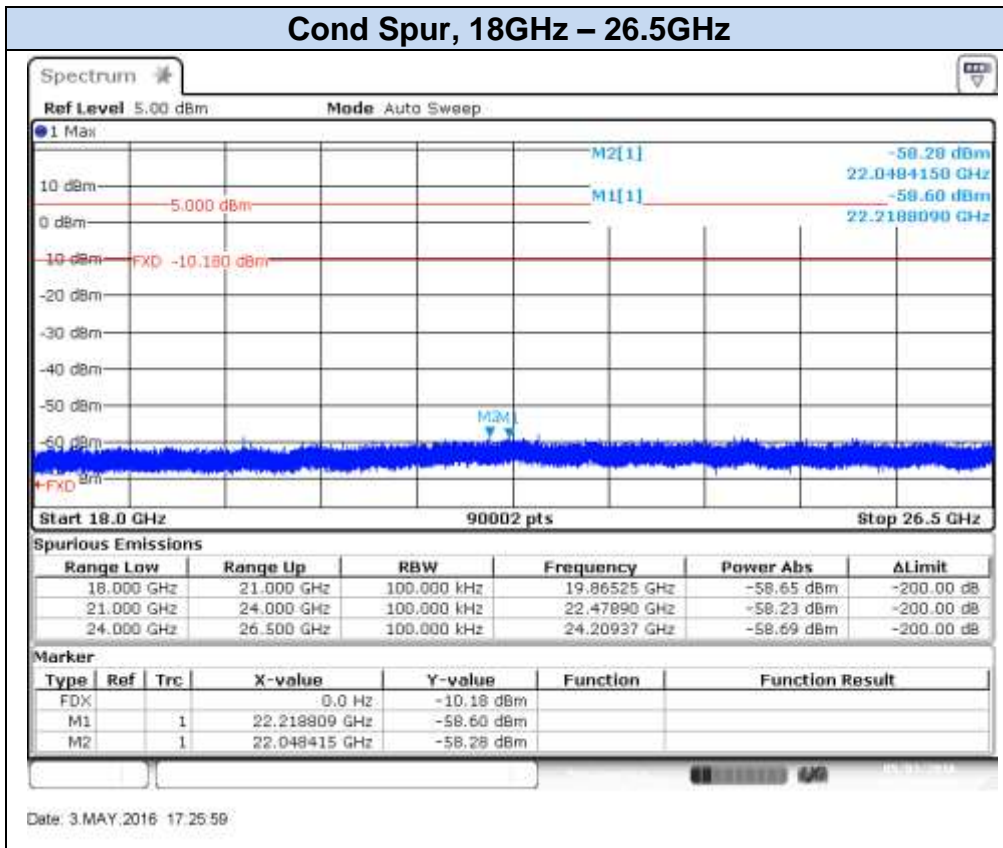

## 802.11g, 6Mbps – Chain B, CH12

Date: 4.MAY.2016 09:56:01

Date: 4.MAY.2016 09:56:33

### 802.11g, 6Mbps – Chain B, CH13

Date: 6 MAY 2016 11:00:24

Date: 6 MAY 2016 11:00:58

**802.11n20 (SISO), HT0 – Chain A, CH1**

**802.11n20 (SISO), HT0 – Chain A, CH7**

Date: 3.MAY.2016 17:24:41

Date: 3.MAY.2016 17:25:20

## 802.11n20 (SISO), HT0 – Chain A, CH11

Date: 3.MAY.2016 17:27:44

Date: 3.MAY.2016 17:28:22

**802.11n20 (SISO), HT0 – Chain A, CH12**

Date: 6 MAY 2016 11:17:05

Date: 6 MAY 2016 11:17:41