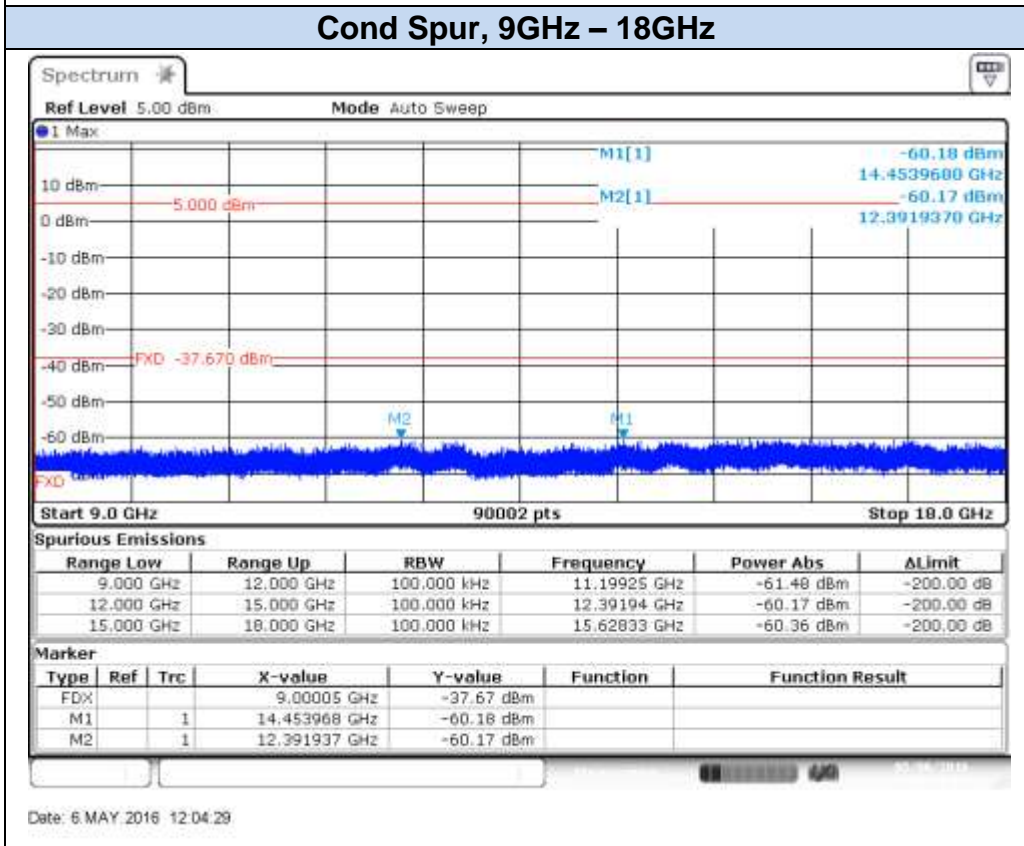

## 802.11n40 (SISO), HT0 – Chain A, CH9F

Date: 3.MAY.2016 17:44:51

Date: 3.MAY.2016 17:45:25

**802.11n40 (SISO), HT0 – Chain A, CH10F**

Date: 6 MAY 2016 11:40:21

Date: 6 MAY 2016 11:40:58

**802.11n40 (SISO), HT0 – Chain A, CH11F**