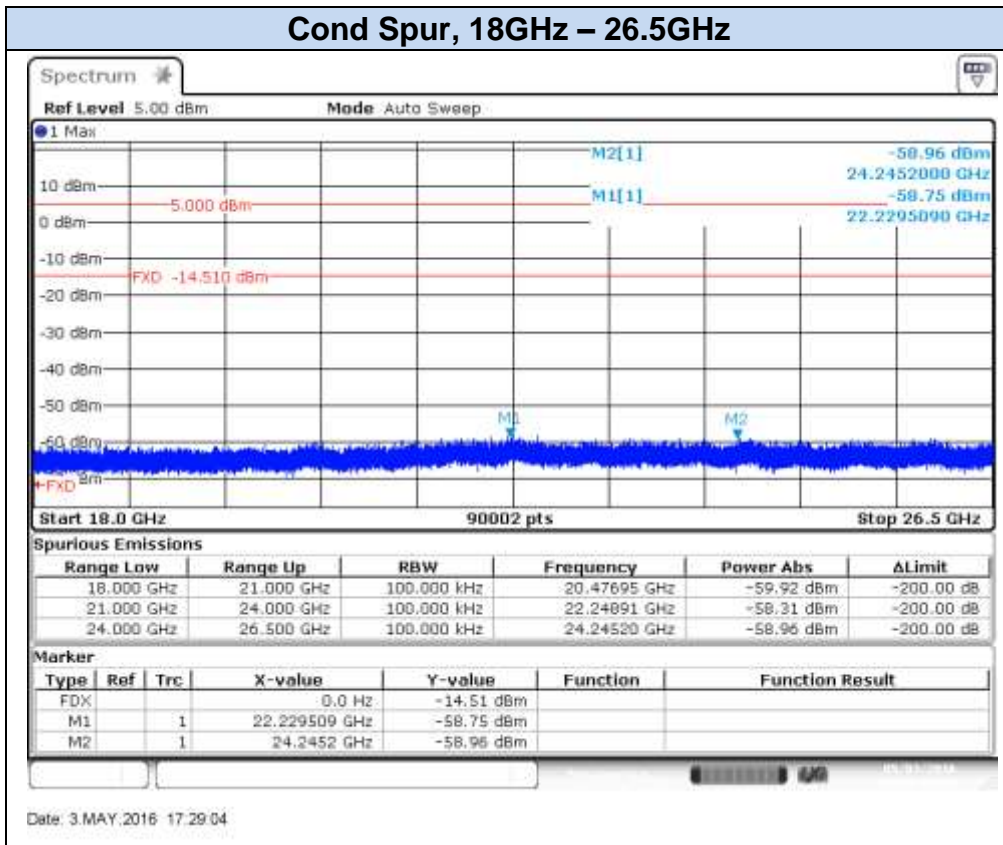

## 802.11g, 6Mbps – Chain B, CH12

Date: 4.MAY.2016 09:56:01

Date: 4.MAY.2016 09:56:33

### 802.11g, 6Mbps – Chain B, CH13

Date: 6 MAY 2016 11:00:24

Date: 6 MAY 2016 11:00:58

**802.11n20 (SISO), HT0 – Chain A, CH1**

**802.11n20 (SISO), HT0 – Chain A, CH7**

Date: 3.MAY.2016 17:24:41

Date: 3.MAY.2016 17:25:20

## 802.11n20 (SISO), HT0 – Chain A, CH11

Date: 3.MAY.2016 17:27:44

Date: 3.MAY.2016 17:28:22

**802.11n20 (SISO), HT0 – Chain A, CH12**

Date: 6 MAY 2016 11:17:05

Date: 6 MAY 2016 11:17:41