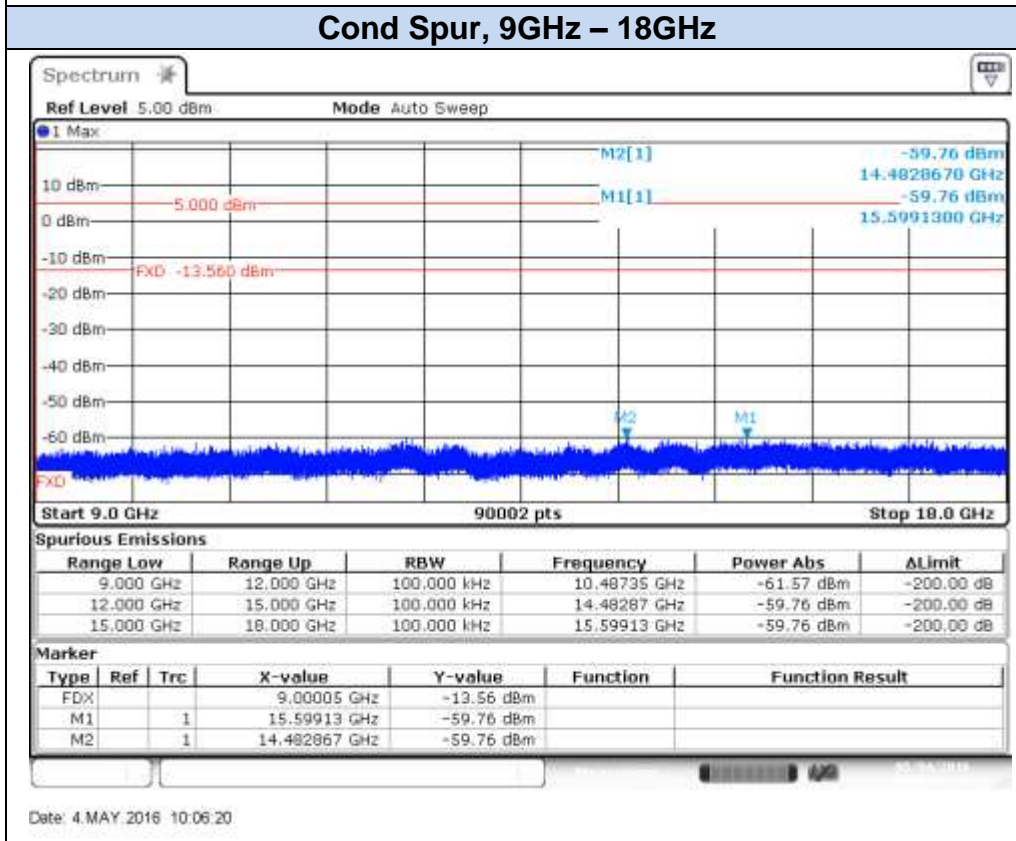

## 802.11n20 (SISO), HT0 – Chain A, CH11

Date: 3.MAY.2016 17:27:44

Date: 3.MAY.2016 17:28:22

**802.11n20 (SISO), HT0 – Chain A, CH12**

Date: 6 MAY 2016 11:17:05

Date: 6 MAY 2016 11:17:41

## 802.11n20 (SISO), HT0 – Chain A, CH13

Date: 9.MAY.2016 11:47:59

Date: 9.MAY.2016 11:48:27

**802.11n20 (SISO), HT0 – Chain B, CH1**

**802.11n20 (SISO), HT0 – Chain B, CH7**

## 802.11n20 (SISO), HT0 – Chain B, CH11

Date: 4.MAY.2016 10:05:49

Date: 4.MAY.2016 10:06:20

**802.11n20 (SISO), HT0 – Chain B, CH12**

Date: 6 MAY 2016 17:37:23

Date: 6 MAY 2016 17:40:18

**802.11n20 (SISO), HT0 – Chain B, CH13**