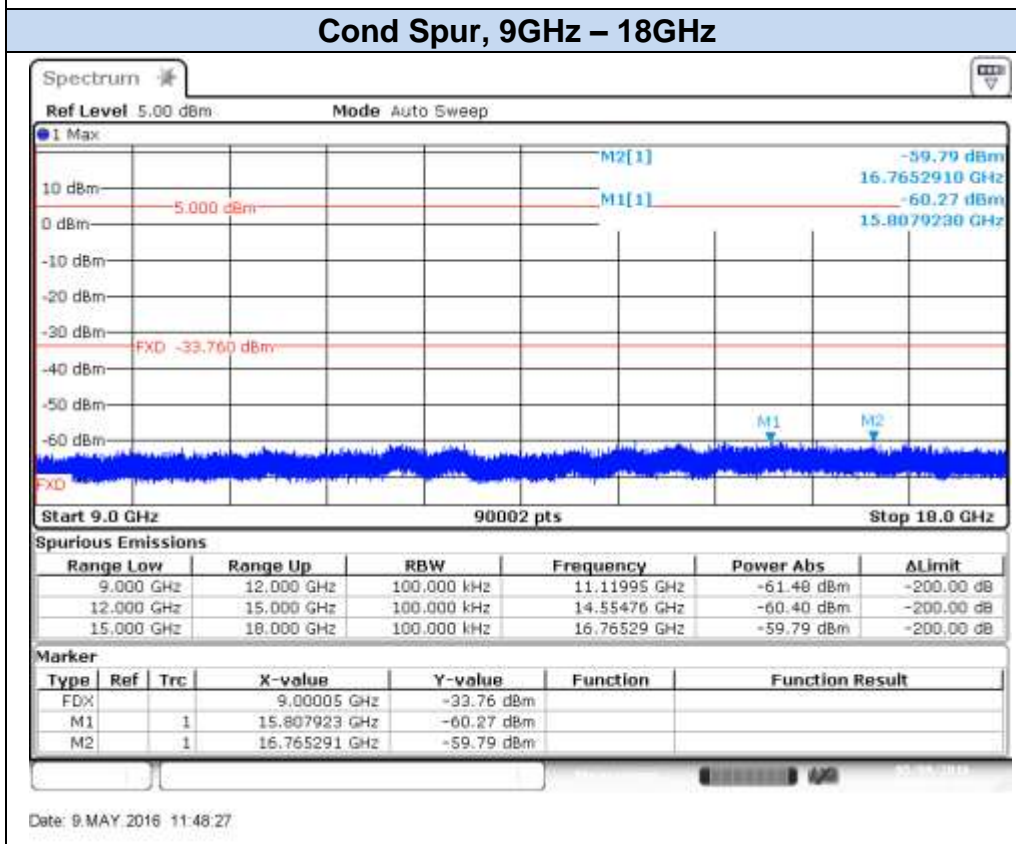

### 802.11g, 6Mbps – Chain B, CH13

Date: 6 MAY 2016 11:00:24

Date: 6 MAY 2016 11:00:58

**802.11n20 (SISO), HT0 – Chain A, CH1**

**802.11n20 (SISO), HT0 – Chain A, CH7**

Date: 3.MAY.2016 17:24:41

Date: 3.MAY.2016 17:25:20

## 802.11n20 (SISO), HT0 – Chain A, CH11

Date: 3.MAY.2016 17:27:44

Date: 3.MAY.2016 17:28:22

**802.11n20 (SISO), HT0 – Chain A, CH12**

Date: 6 MAY 2016 11:17:05

Date: 6 MAY 2016 11:17:41

## 802.11n20 (SISO), HT0 – Chain A, CH13

Date: 9.MAY.2016 11:47:59

Date: 9.MAY.2016 11:48:27

**802.11n20 (SISO), HT0 – Chain B, CH1**

**802.11n20 (SISO), HT0 – Chain B, CH7**