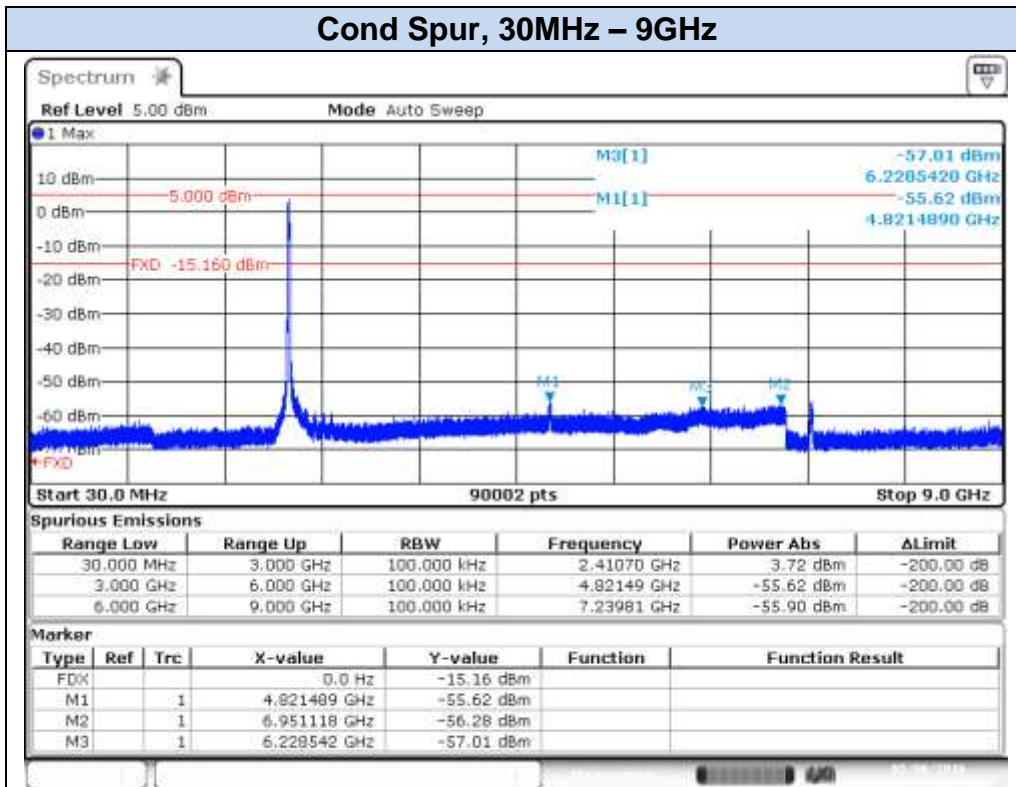

802.11n20 (MIMO), HT8 – Chain B, CH1

Date: 6 MAY 2016 19:24:13