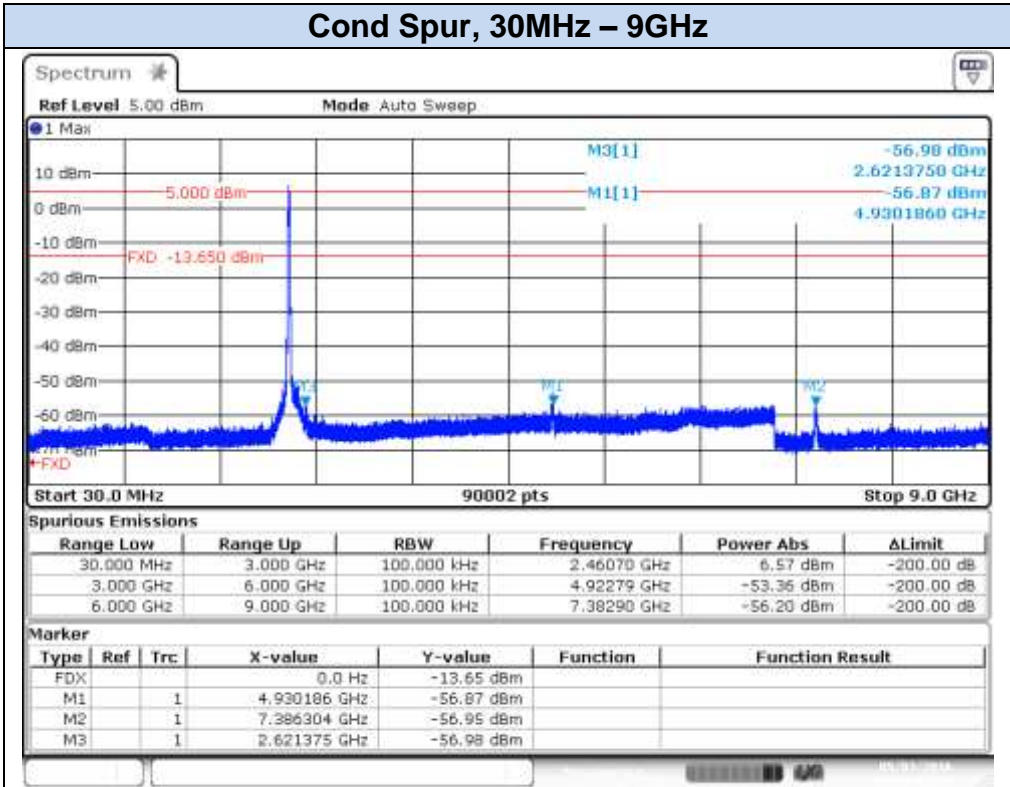

**802.11g, 6Mbps – Chain A, CH11**

Date: 3.MAY.2016 17:09:54

Date: 3.MAY.2016 17:10:49

**802.11g, 6Mbps – Chain A, CH12**

Date: 3.MAY.2016 17:14:16

Date: 3.MAY.2016 17:14:53

**802.11g, 6Mbps – Chain A, CH13**

## 802.11g, 6Mbps – Chain B, CH1

Date: 3.MAY.2016 18:50:15

Date: 3.MAY.2016 18:51:04

**802.11g, 6Mbps – Chain B, CH7**

Date: 3.MAY.2016 18:53:36

Date: 3.MAY.2016 18:54:12