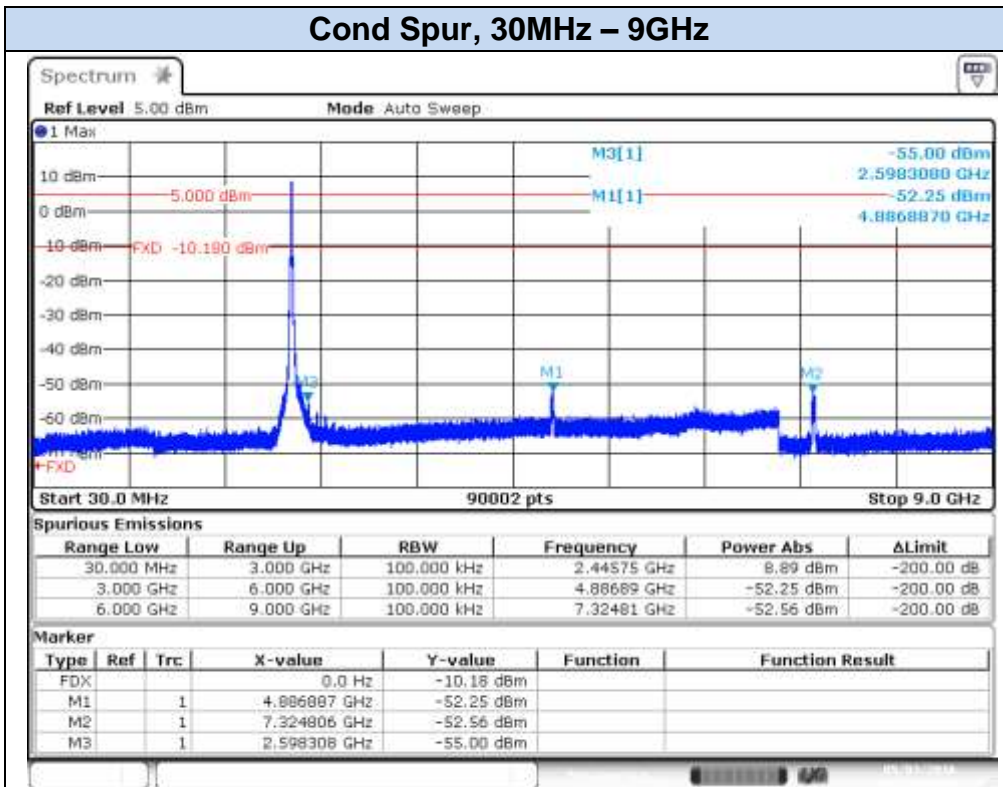

### 802.11g, 6Mbps – Chain B, CH13

Date: 6 MAY 2016 11:00:24

Date: 6 MAY 2016 11:00:58

**802.11n20 (SISO), HT0 – Chain A, CH1**

**802.11n20 (SISO), HT0 – Chain A, CH7**

Date: 3.MAY.2016 17:24:41

Date: 3.MAY.2016 17:25:20

## 802.11n20 (SISO), HT0 – Chain A, CH11

Date: 3.MAY.2016 17:27:44

Date: 3.MAY.2016 17:28:22

**802.11n20 (SISO), HT0 – Chain A, CH12**

Date: 6 MAY 2016 11:17:05

Date: 6 MAY 2016 11:17:41