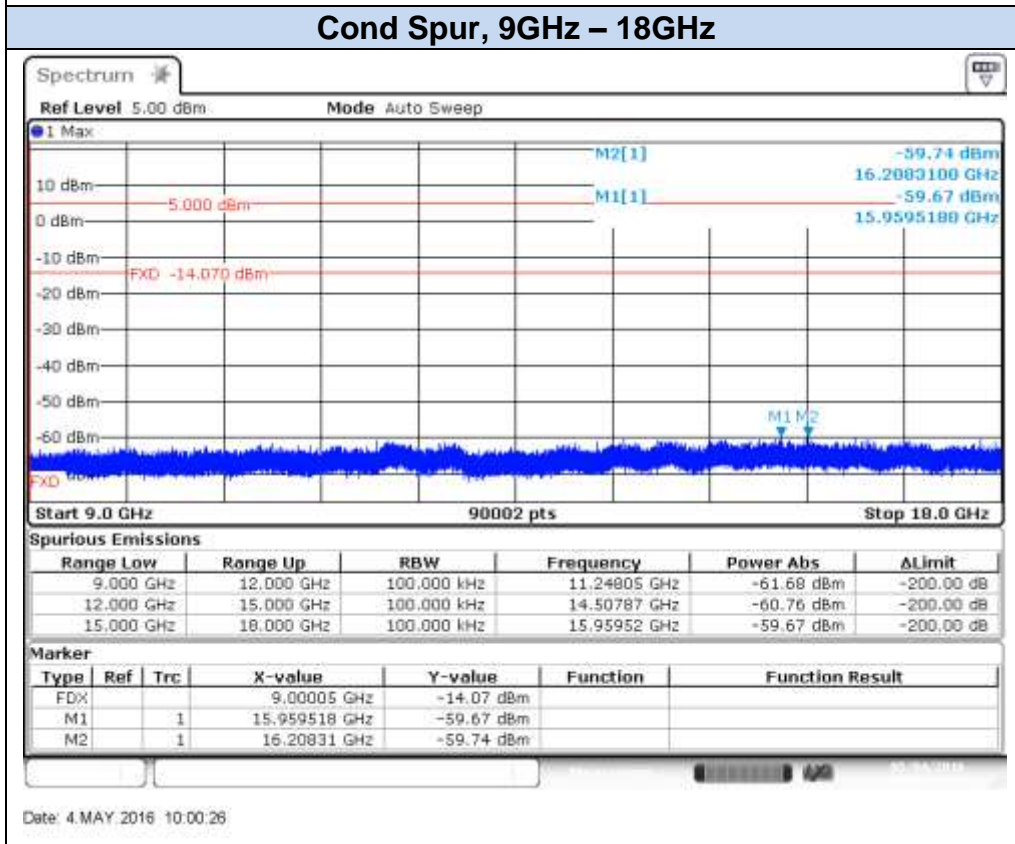

## 802.11n20 (SISO), HT0 – Chain A, CH11

Date: 3.MAY.2016 17:27:44

Date: 3.MAY.2016 17:28:22

**802.11n20 (SISO), HT0 – Chain A, CH12**

Date: 6 MAY 2016 11:17:05

Date: 6 MAY 2016 11:17:41

## 802.11n20 (SISO), HT0 – Chain A, CH13

Date: 9.MAY.2016 11:47:59

Date: 9.MAY.2016 11:48:27

**802.11n20 (SISO), HT0 – Chain B, CH1**

**802.11n20 (SISO), HT0 – Chain B, CH7**

## 802.11n20 (SISO), HT0 – Chain B, CH11

Date: 4.MAY.2016 10:05:49

Date: 4.MAY.2016 10:06:20

**802.11n20 (SISO), HT0 – Chain B, CH12**

Date: 6 MAY 2016 17:37:23

Date: 6 MAY 2016 17:40:18

**802.11n20 (SISO), HT0 – Chain B, CH13**