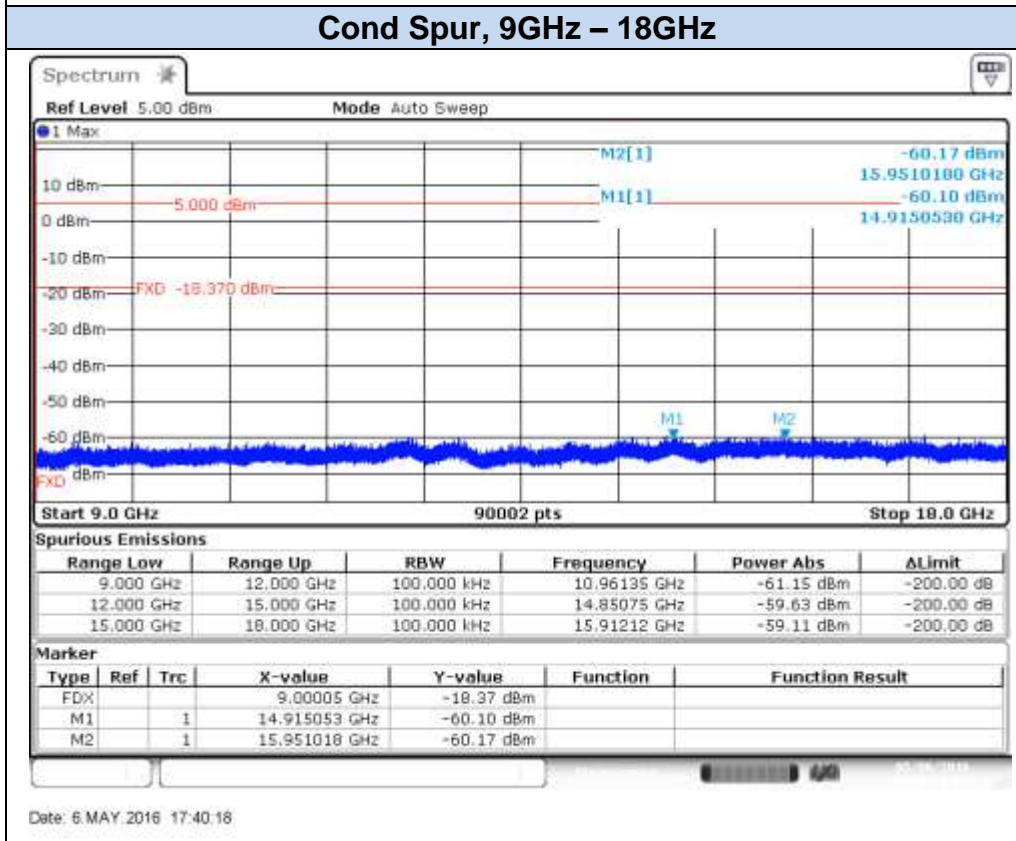

## 802.11n20 (SISO), HT0 – Chain A, CH13

Date: 9.MAY.2016 11:47:59

Date: 9.MAY.2016 11:48:27

**802.11n20 (SISO), HT0 – Chain B, CH1**

**802.11n20 (SISO), HT0 – Chain B, CH7**

## 802.11n20 (SISO), HT0 – Chain B, CH11

Date: 4.MAY.2016 10:05:49

Date: 4.MAY.2016 10:06:20

**802.11n20 (SISO), HT0 – Chain B, CH12**

Date: 6 MAY 2016 17:37:23

Date: 6 MAY 2016 17:40:18

**802.11n20 (SISO), HT0 – Chain B, CH13**