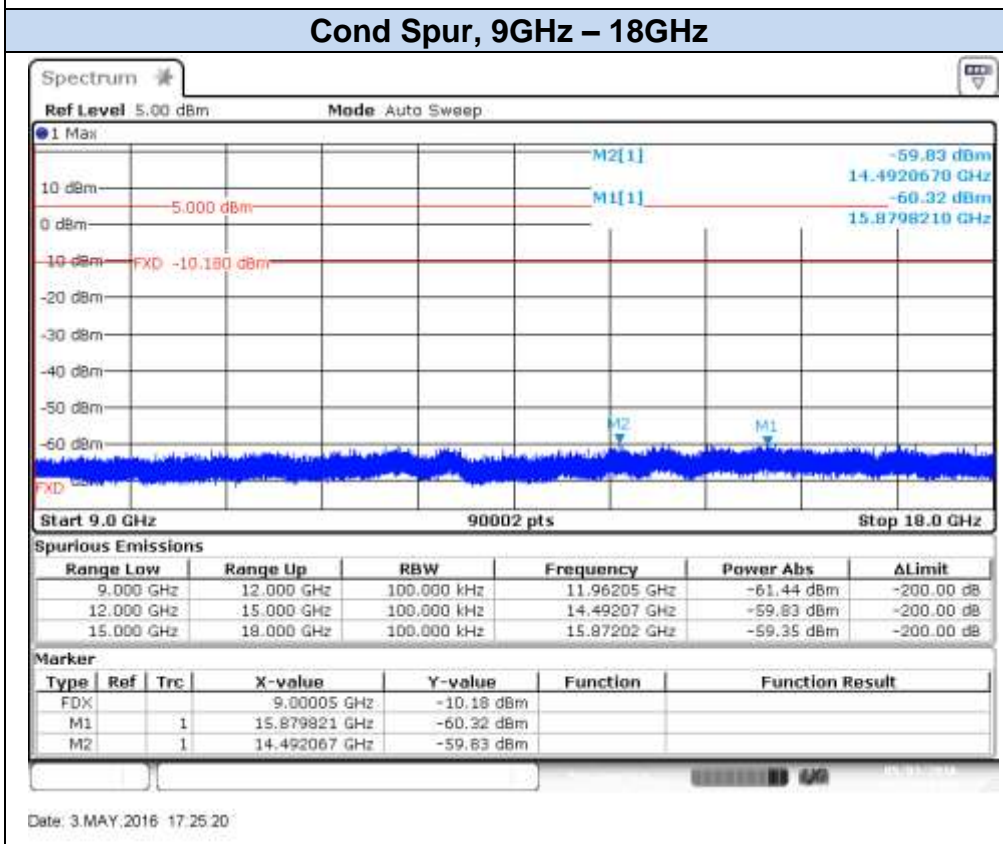

## 802.11g, 6Mbps – Chain B, CH12

Date: 4.MAY.2016 09:56:01

Date: 4.MAY.2016 09:56:33

### 802.11g, 6Mbps – Chain B, CH13

Date: 6 MAY 2016 11:00:24

Date: 6 MAY 2016 11:00:58

**802.11n20 (SISO), HT0 – Chain A, CH1**

**802.11n20 (SISO), HT0 – Chain A, CH7**

Date: 3.MAY.2016 17:24:41

Date: 3.MAY.2016 17:25:20

## 802.11n20 (SISO), HT0 – Chain A, CH11

Date: 3.MAY.2016 17:27:44

Date: 3.MAY.2016 17:28:22

**802.11n20 (SISO), HT0 – Chain A, CH12**

Date: 6 MAY 2016 11:17:05

Date: 6 MAY 2016 11:17:41

## 802.11n20 (SISO), HT0 – Chain A, CH13

Date: 9.MAY.2016 11:47:59

Date: 9.MAY.2016 11:48:27

**802.11n20 (SISO), HT0 – Chain B, CH1**

**802.11n20 (SISO), HT0 – Chain B, CH7**