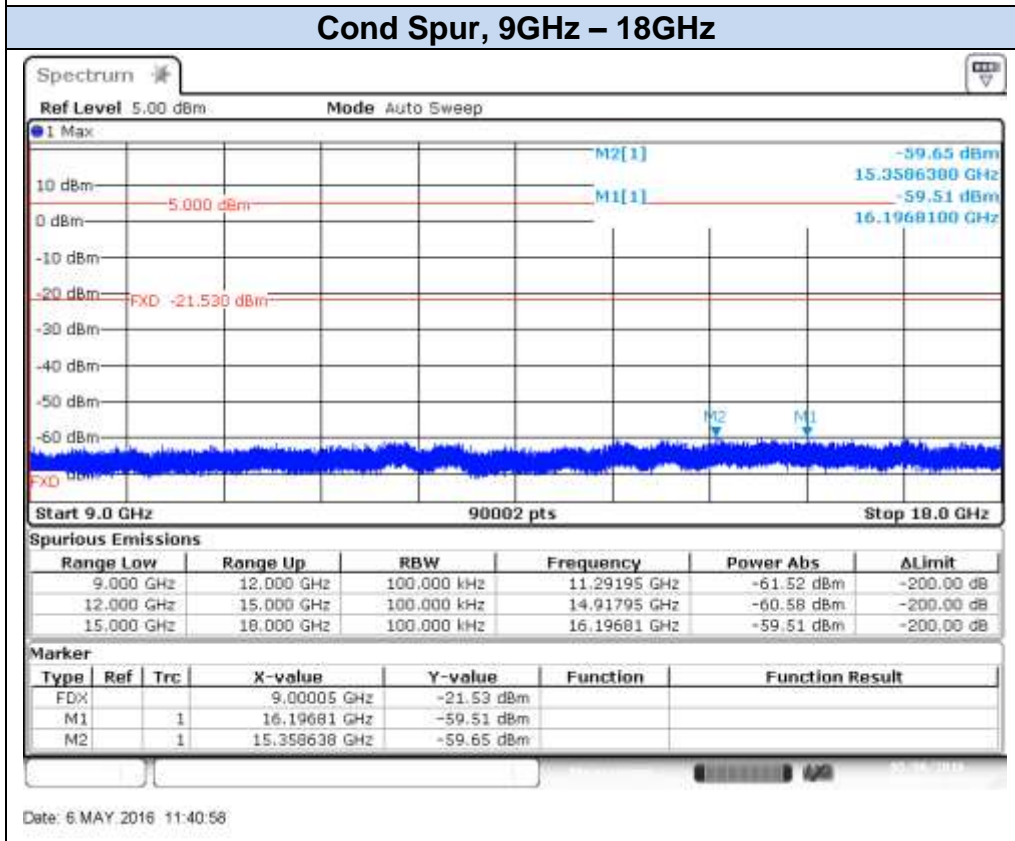

## 802.11n40 (SISO), HT0 – Chain A, CH9F

Date: 3.MAY.2016 17:44:51

Date: 3.MAY.2016 17:45:25

**802.11n40 (SISO), HT0 – Chain A, CH10F**

Date: 6 MAY 2016 11:40:21

Date: 6 MAY 2016 11:40:58

**802.11n40 (SISO), HT0 – Chain A, CH11F**