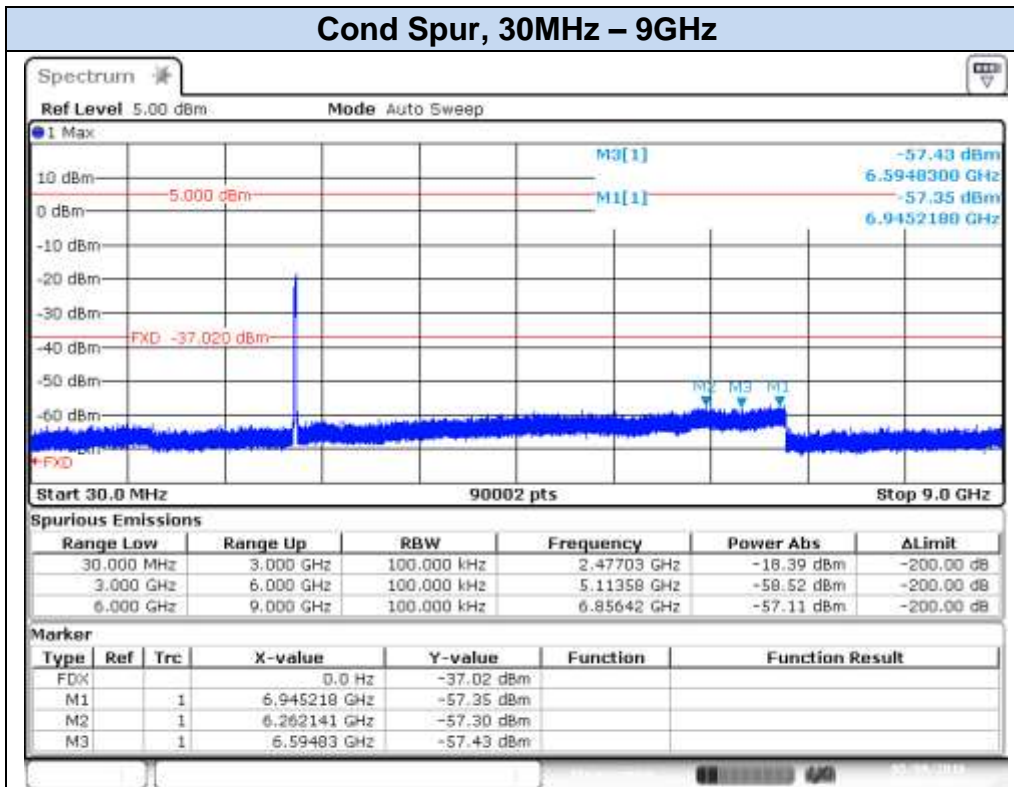

802.11n20 (MIMO), HT8 – Chain B, CH13

Date: 9.MAY.2016 14:25:17