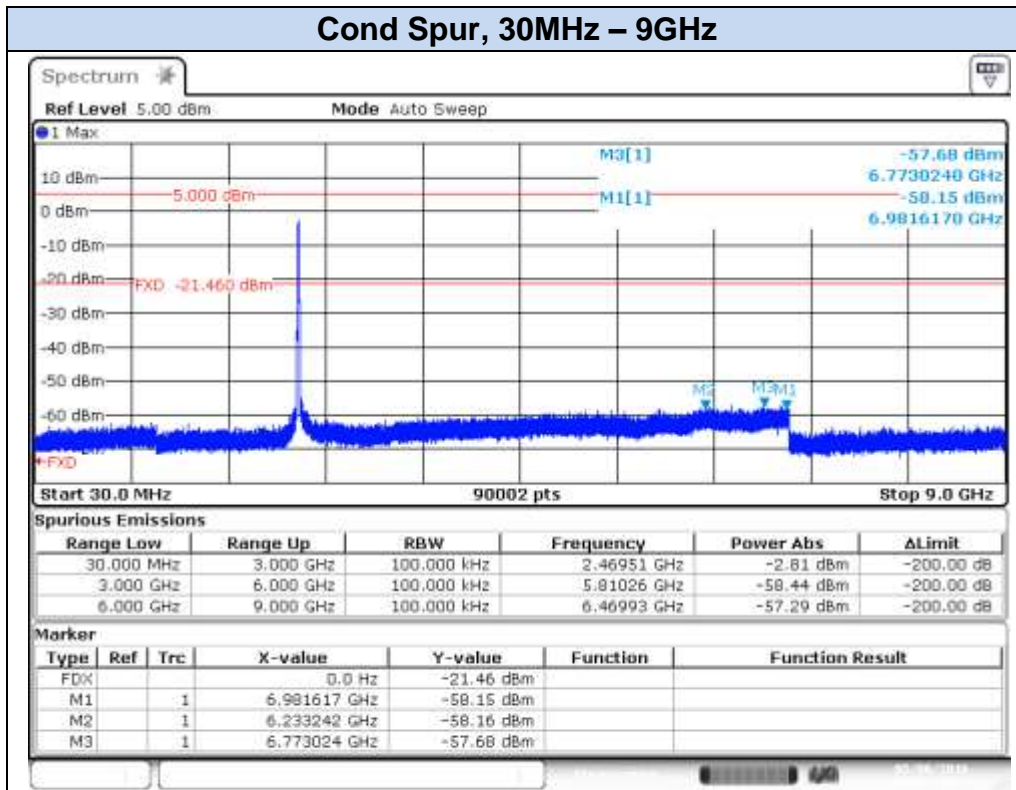

802.11n20 (MIMO), HT8 – Chain A, CH12

Date: 6 MAY 2016 14:55:15