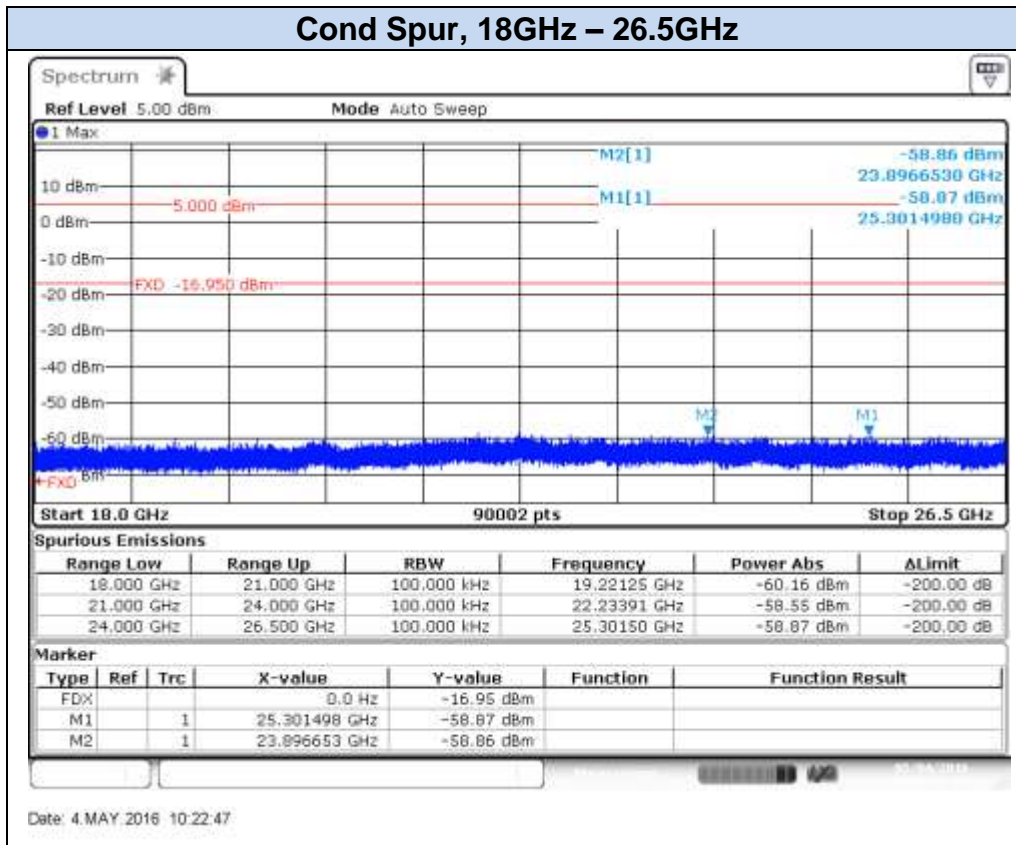

## 802.11n40 (SISO), HT0 – Chain A, CH9F

Date: 3.MAY.2016 17:44:51

Date: 3.MAY.2016 17:45:25

**802.11n40 (SISO), HT0 – Chain A, CH10F**

Date: 6 MAY 2016 11:40:21

Date: 6 MAY 2016 11:40:58

**802.11n40 (SISO), HT0 – Chain A, CH11F**

**802.11n40 (SISO), HT0 – Chain B, CH3F**

Date: 4.MAY.2016 10:18:50

Date: 4.MAY.2016 10:19:26

**802.11n40 (SISO), HT0 – Chain B, CH7F**

## 802.11n40 (SISO), HT0 – Chain B, CH9F

Date: 4.MAY.2016 10:24:39

Date: 4.MAY.2016 10:25:10

**802.11n40 (SISO), HT0 – Chain B, CH10F**

Date: 6 MAY 2016 18:03:00

Date: 6 MAY 2016 18:03:54

**802.11n40 (SISO), HT0 – Chain B, CH11F**