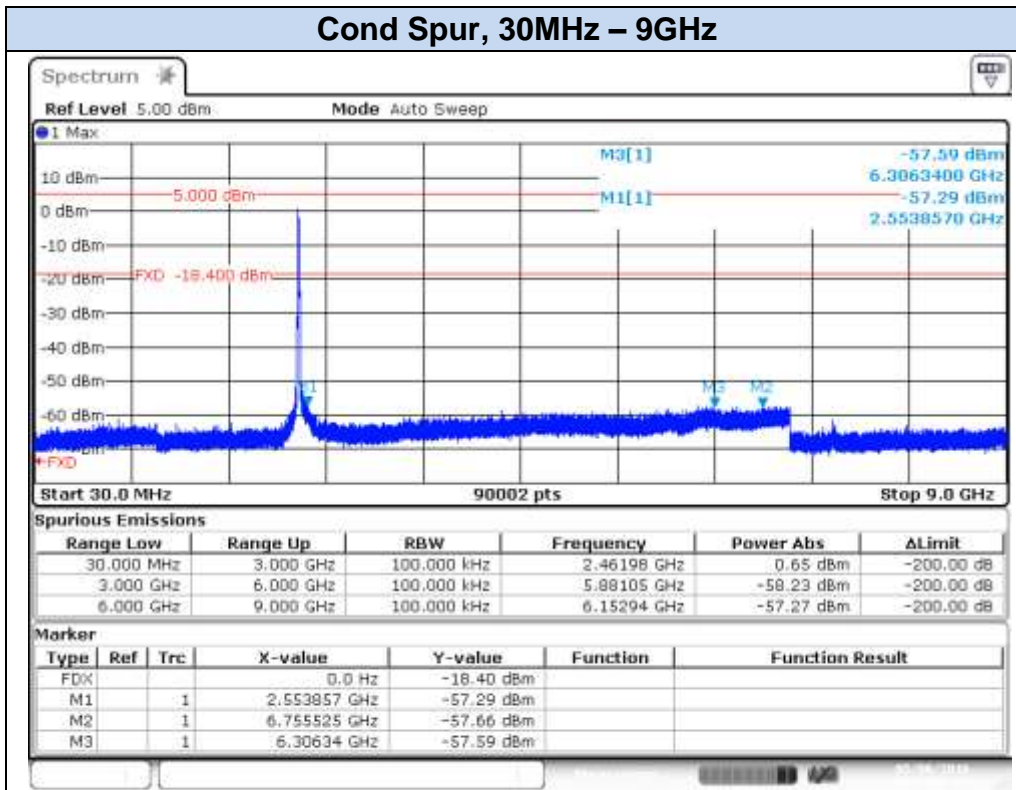

### 802.11g, 6Mbps – Chain B, CH13

Date: 6 MAY 2016 11:00:24

Date: 6 MAY 2016 11:00:58

**802.11n20 (SISO), HT0 – Chain A, CH1**

**802.11n20 (SISO), HT0 – Chain A, CH7**

Date: 3.MAY.2016 17:24:41

Date: 3.MAY.2016 17:25:20

## 802.11n20 (SISO), HT0 – Chain A, CH11

Date: 3.MAY.2016 17:27:44

Date: 3.MAY.2016 17:28:22

**802.11n20 (SISO), HT0 – Chain A, CH12**

Date: 6 MAY 2016 11:17:05

Date: 6 MAY 2016 11:17:41

## 802.11n20 (SISO), HT0 – Chain A, CH13

Date: 9.MAY.2016 11:47:59

Date: 9.MAY.2016 11:48:27

**802.11n20 (SISO), HT0 – Chain B, CH1**

**802.11n20 (SISO), HT0 – Chain B, CH7**