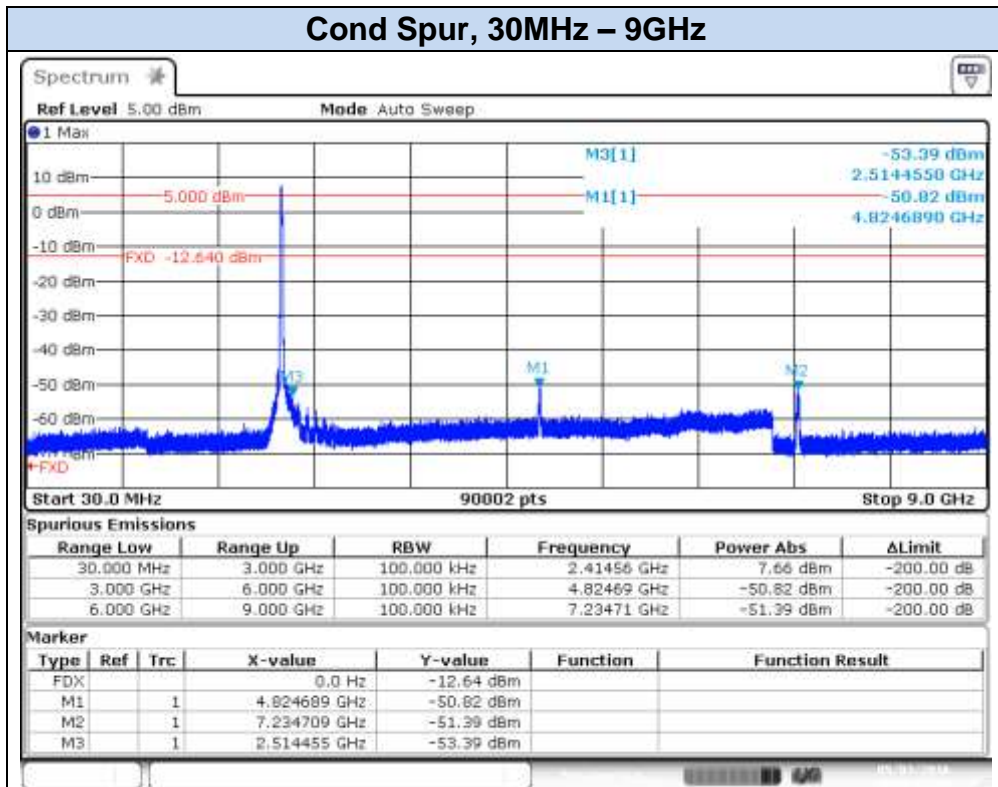

**802.11g, 6Mbps – Chain A, CH11**

Date: 3.MAY.2016 17:09:54

Date: 3.MAY.2016 17:10:49

**802.11g, 6Mbps – Chain A, CH12**

Date: 3.MAY.2016 17:14:16

Date: 3.MAY.2016 17:14:53

**802.11g, 6Mbps – Chain A, CH13**

## 802.11g, 6Mbps – Chain B, CH1

Date: 3.MAY.2016 18:50:15

Date: 3.MAY.2016 18:51:04

**802.11g, 6Mbps – Chain B, CH7**

Date: 3.MAY.2016 18:53:36

Date: 3.MAY.2016 18:54:12