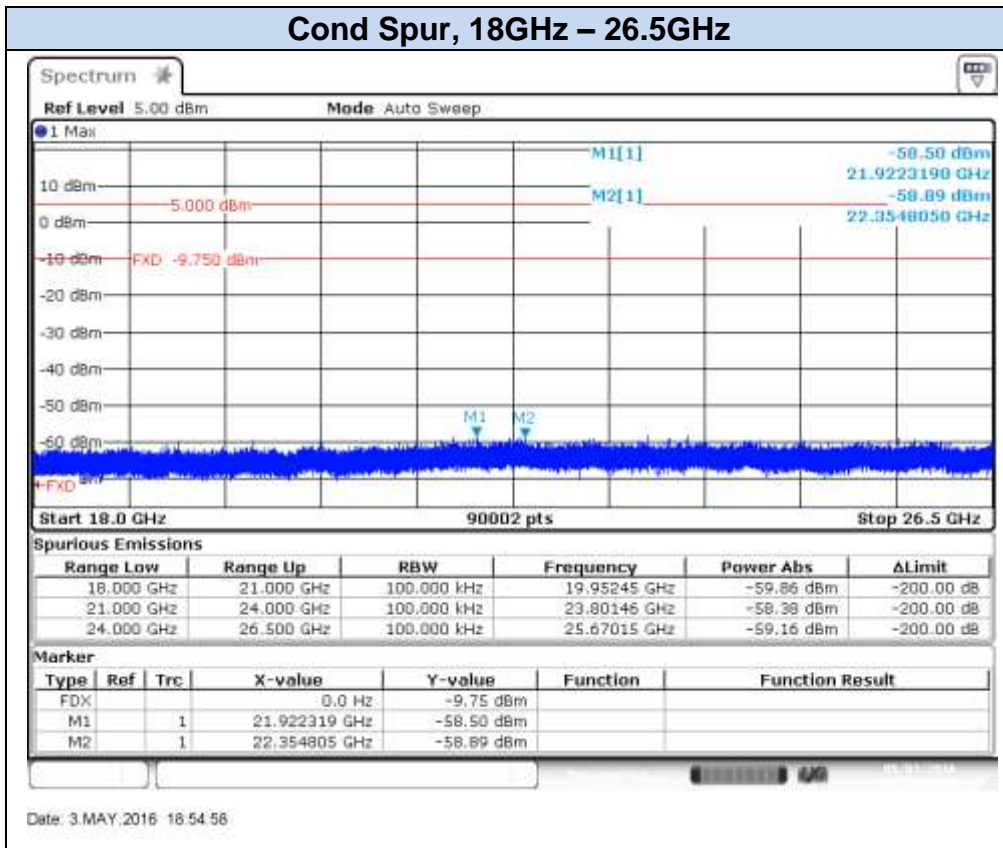

**802.11g, 6Mbps – Chain A, CH11**

Date: 3.MAY.2016 17:09:54

Date: 3.MAY.2016 17:10:49

**802.11g, 6Mbps – Chain A, CH12**

Date: 3.MAY.2016 17:14:16

Date: 3.MAY.2016 17:14:53

**802.11g, 6Mbps – Chain A, CH13**

## 802.11g, 6Mbps – Chain B, CH1

Date: 3.MAY.2016 18:50:15

Date: 3.MAY.2016 18:51:04

**802.11g, 6Mbps – Chain B, CH7**

Date: 3.MAY.2016 18:53:36

Date: 3.MAY.2016 18:54:12

## 802.11g, 6Mbps – Chain B, CH11

Date: 4.MAY.2016 09:52:14

Date: 4.MAY.2016 09:53:05