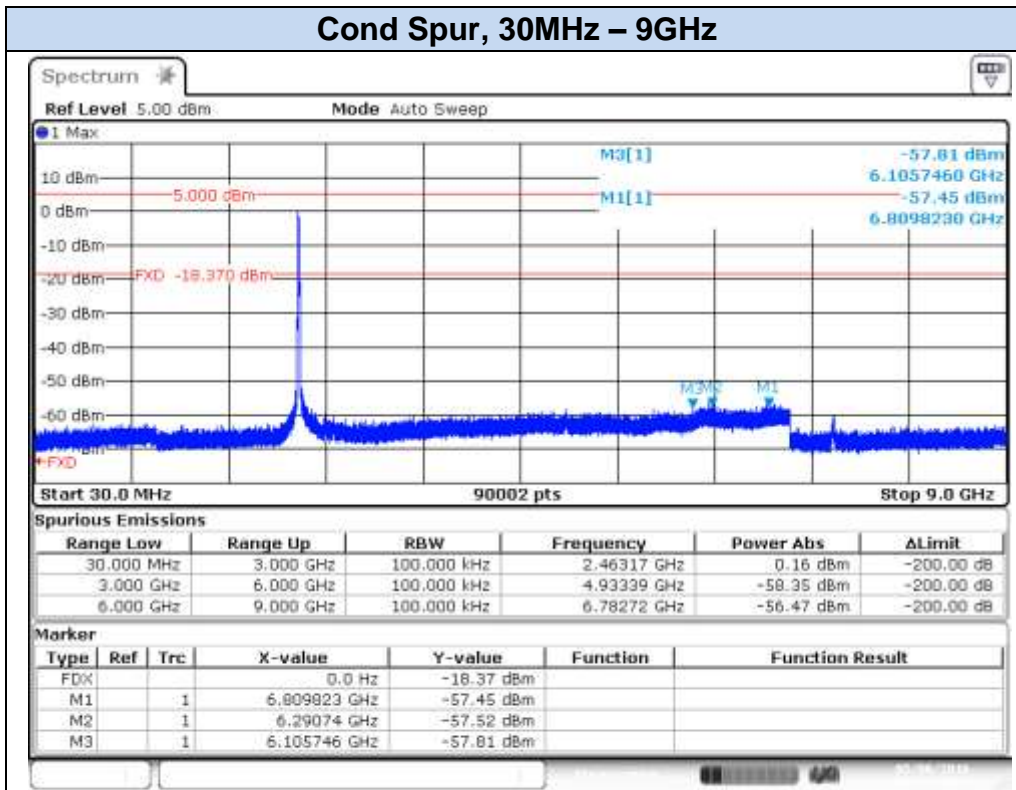

## 802.11n20 (SISO), HT0 – Chain A, CH13

Date: 9.MAY.2016 11:47:59

Date: 9.MAY.2016 11:48:27

**802.11n20 (SISO), HT0 – Chain B, CH1**

**802.11n20 (SISO), HT0 – Chain B, CH7**

## 802.11n20 (SISO), HT0 – Chain B, CH11

Date: 4.MAY.2016 10:05:49

Date: 4.MAY.2016 10:06:20

**802.11n20 (SISO), HT0 – Chain B, CH12**

Date: 6 MAY 2016 17:37:23

Date: 6 MAY 2016 17:40:18

**802.11n20 (SISO), HT0 – Chain B, CH13**