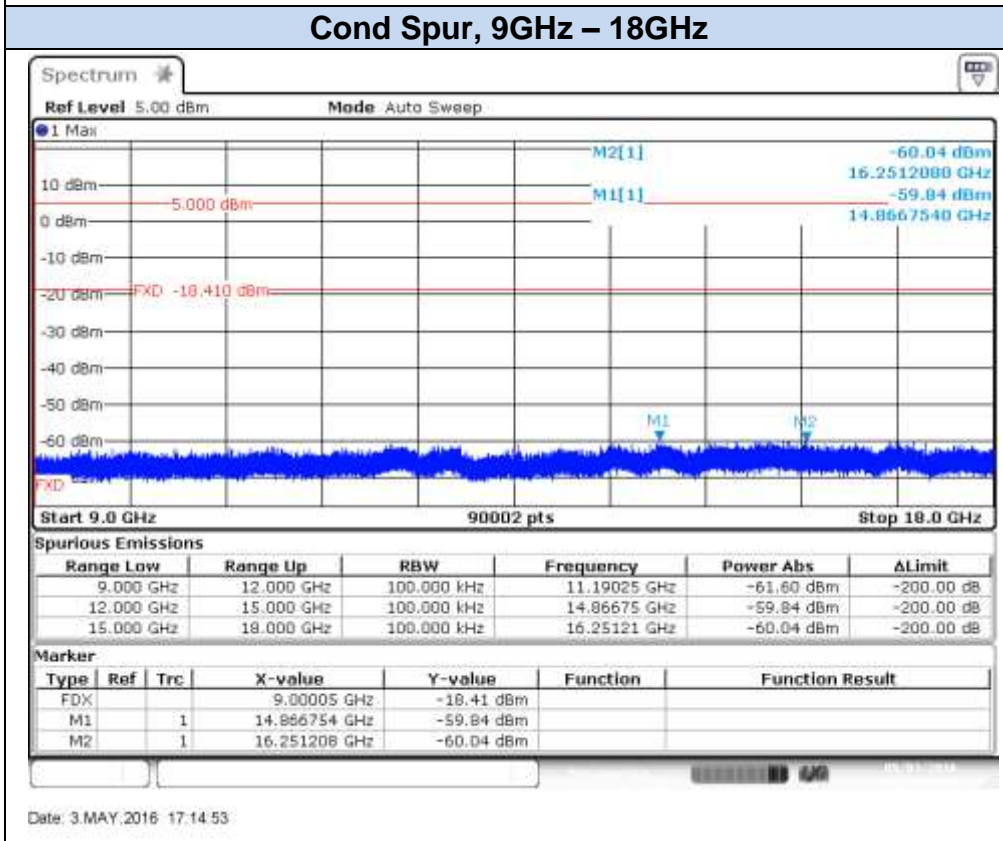

**802.11g, 6Mbps – Chain A, CH11**

Date: 3.MAY.2016 17:09:54

Date: 3.MAY.2016 17:10:49

**802.11g, 6Mbps – Chain A, CH12**

Date: 3.MAY.2016 17:14:16

Date: 3.MAY.2016 17:14:53

**802.11g, 6Mbps – Chain A, CH13**

## 802.11g, 6Mbps – Chain B, CH1

Date: 3.MAY.2016 18:50:15

Date: 3.MAY.2016 18:51:04

**802.11g, 6Mbps – Chain B, CH7**

Date: 3.MAY.2016 18:53:36

Date: 3.MAY.2016 18:54:12