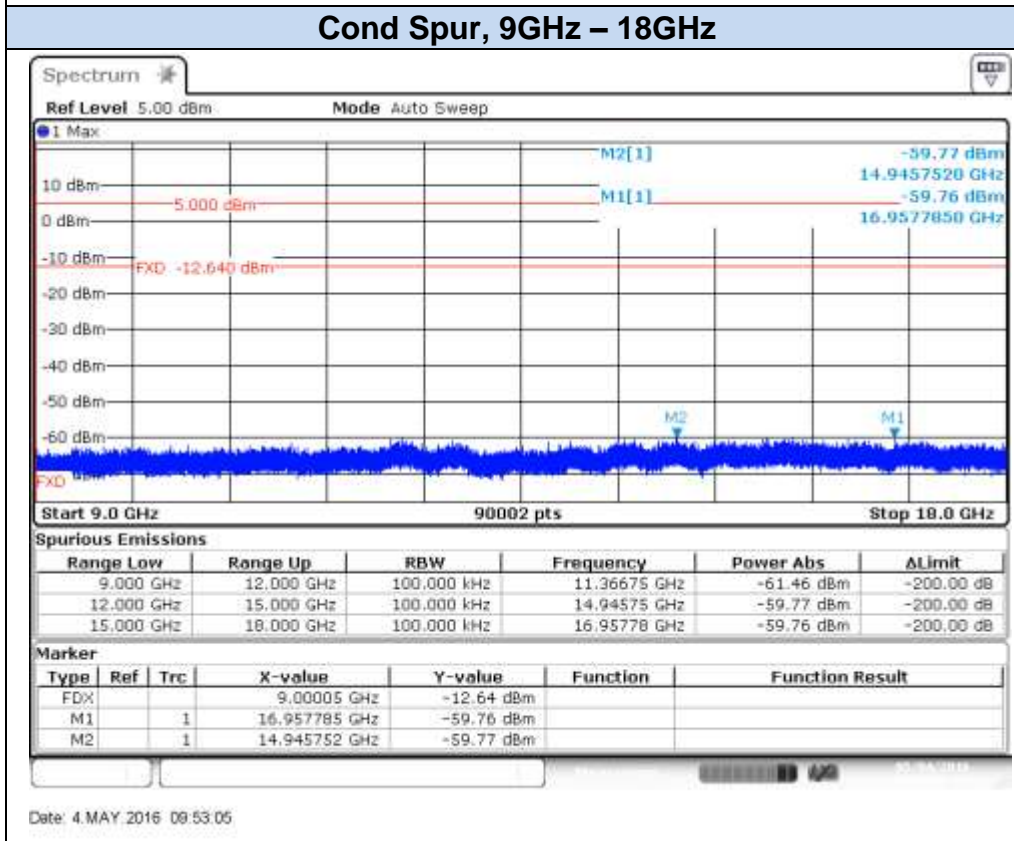

**802.11g, 6Mbps – Chain A, CH11**

Date: 3.MAY.2016 17:09:54

Date: 3.MAY.2016 17:10:49

**802.11g, 6Mbps – Chain A, CH12**

Date: 3.MAY.2016 17:14:16

Date: 3.MAY.2016 17:14:53

**802.11g, 6Mbps – Chain A, CH13**

## 802.11g, 6Mbps – Chain B, CH1

Date: 3.MAY.2016 18:50:15

Date: 3.MAY.2016 18:51:04

**802.11g, 6Mbps – Chain B, CH7**

Date: 3.MAY.2016 18:53:36

Date: 3.MAY.2016 18:54:12

## 802.11g, 6Mbps – Chain B, CH11

Date: 4.MAY.2016 09:52:14

Date: 4.MAY.2016 09:53:05