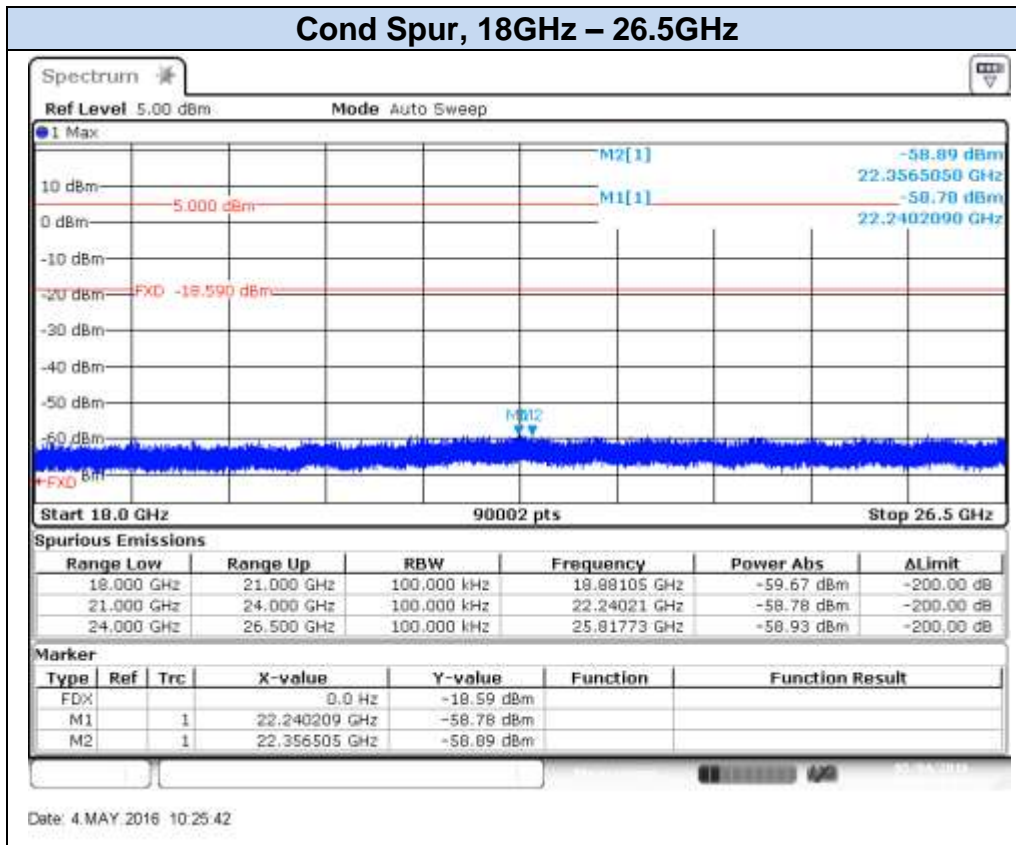

## 802.11n40 (SISO), HT0 – Chain A, CH9F

Date: 3.MAY.2016 17:44:51

Date: 3.MAY.2016 17:45:25

**802.11n40 (SISO), HT0 – Chain A, CH10F**

Date: 6 MAY 2016 11:40:21

Date: 6 MAY 2016 11:40:58

**802.11n40 (SISO), HT0 – Chain A, CH11F**

**802.11n40 (SISO), HT0 – Chain B, CH3F**

Date: 4.MAY.2016 10:18:50

Date: 4.MAY.2016 10:19:26

**802.11n40 (SISO), HT0 – Chain B, CH7F**

## 802.11n40 (SISO), HT0 – Chain B, CH9F

Date: 4.MAY.2016 10:24:39

Date: 4.MAY.2016 10:25:10

**802.11n40 (SISO), HT0 – Chain B, CH10F**

Date: 6 MAY 2016 18:03:00

Date: 6 MAY 2016 18:03:54

**802.11n40 (SISO), HT0 – Chain B, CH11F**