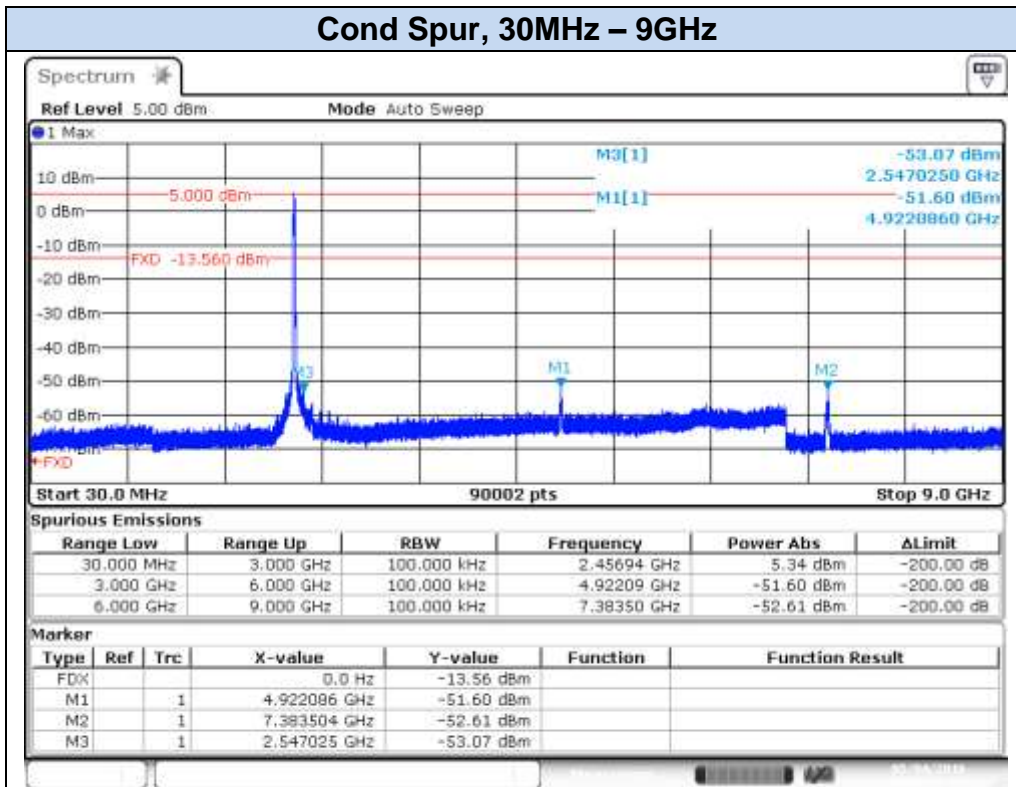

## 802.11n20 (SISO), HT0 – Chain A, CH13

Date: 9.MAY.2016 11:47:59

Date: 9.MAY.2016 11:48:27

**802.11n20 (SISO), HT0 – Chain B, CH1**

**802.11n20 (SISO), HT0 – Chain B, CH7**

## 802.11n20 (SISO), HT0 – Chain B, CH11

Date: 4.MAY.2016 10:05:49

Date: 4.MAY.2016 10:06:20

**802.11n20 (SISO), HT0 – Chain B, CH12**

Date: 6 MAY 2016 17:37:23

Date: 6 MAY 2016 17:40:18

**802.11n20 (SISO), HT0 – Chain B, CH13**