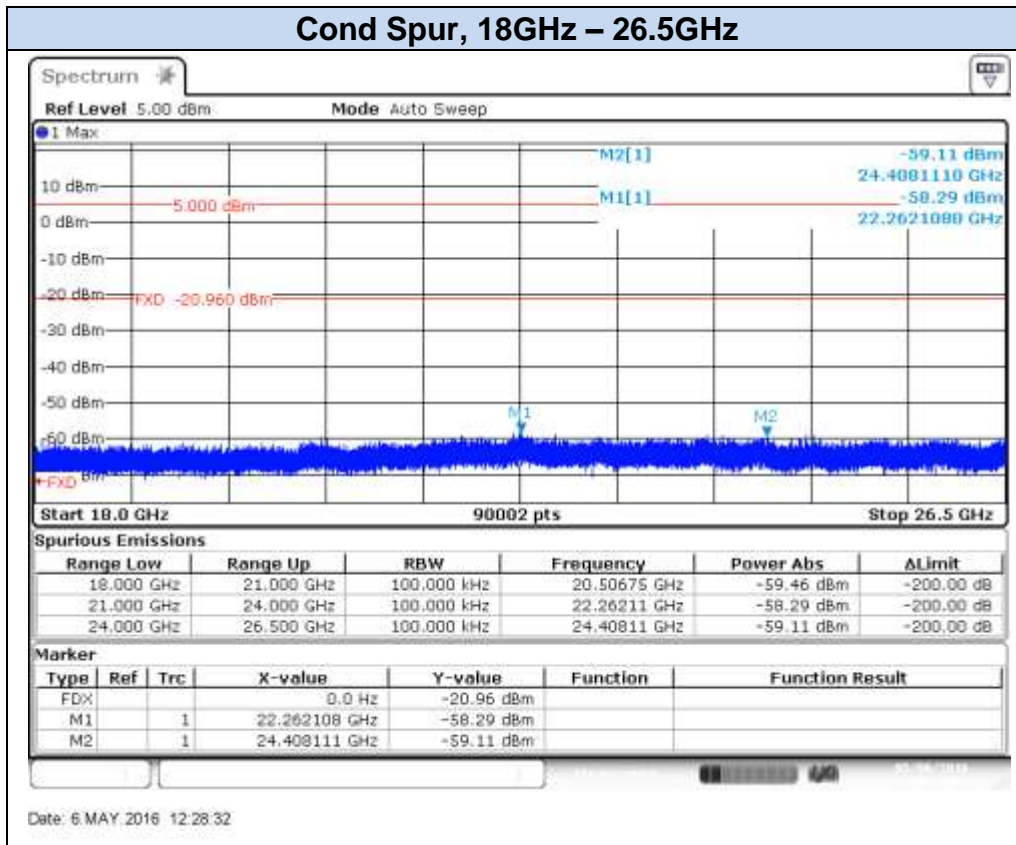

## 802.11n40 (SISO), HT0 – Chain B, CH9F

Date: 4.MAY.2016 10:24:39

Date: 4.MAY.2016 10:25:10

**802.11n40 (SISO), HT0 – Chain B, CH10F**

Date: 6 MAY 2016 18:03:00

Date: 6 MAY 2016 18:03:54

**802.11n40 (SISO), HT0 – Chain B, CH11F**

Date: 6 MAY 2016 18:25:27

Date: 6 MAY 2016 18:25:56

**802.11n40 (MIMO), HT8 – Chain A, CH3F**

Date: 6.MAY.2016 12:27:30

Date: 6.MAY.2016 12:28:02

**802.11n40 (MIMO), HT8 – Chain A, CH7F**

Date: 4.MAY.2016 16:46:13