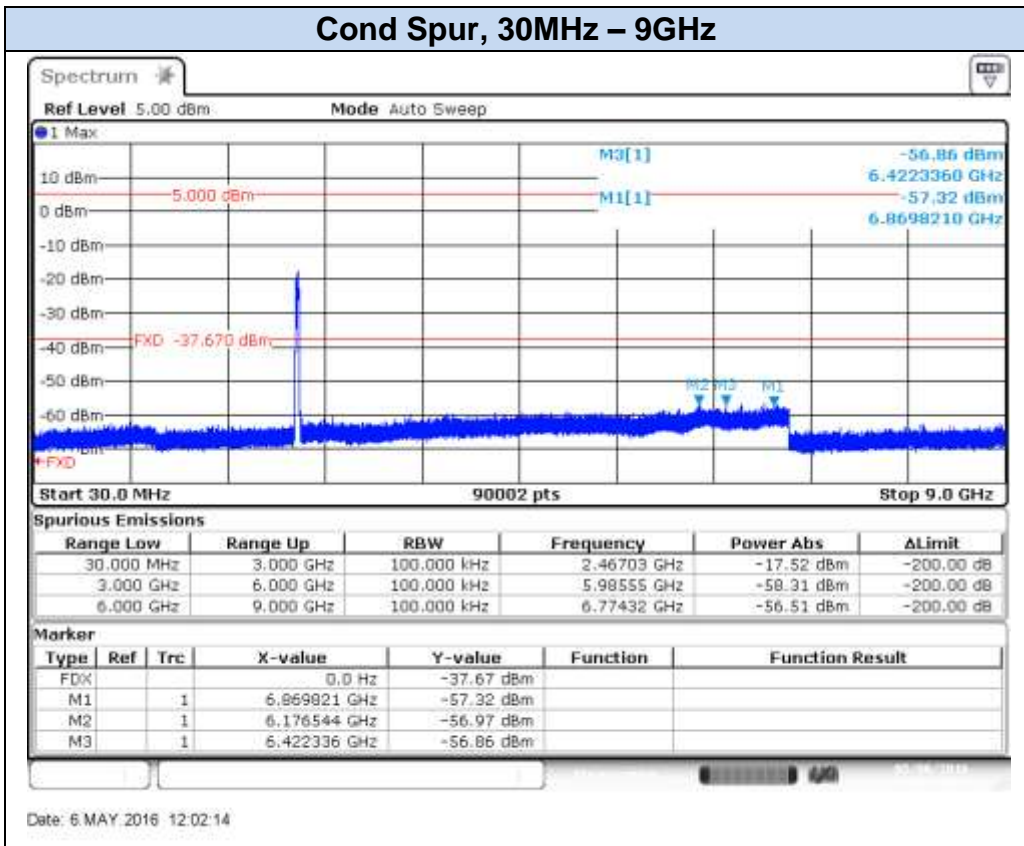

## 802.11n40 (SISO), HT0 – Chain A, CH9F

Date: 3.MAY.2016 17:44:51

Date: 3.MAY.2016 17:45:25

**802.11n40 (SISO), HT0 – Chain A, CH10F**

Date: 6 MAY 2016 11:40:21

Date: 6 MAY 2016 11:40:58

**802.11n40 (SISO), HT0 – Chain A, CH11F**