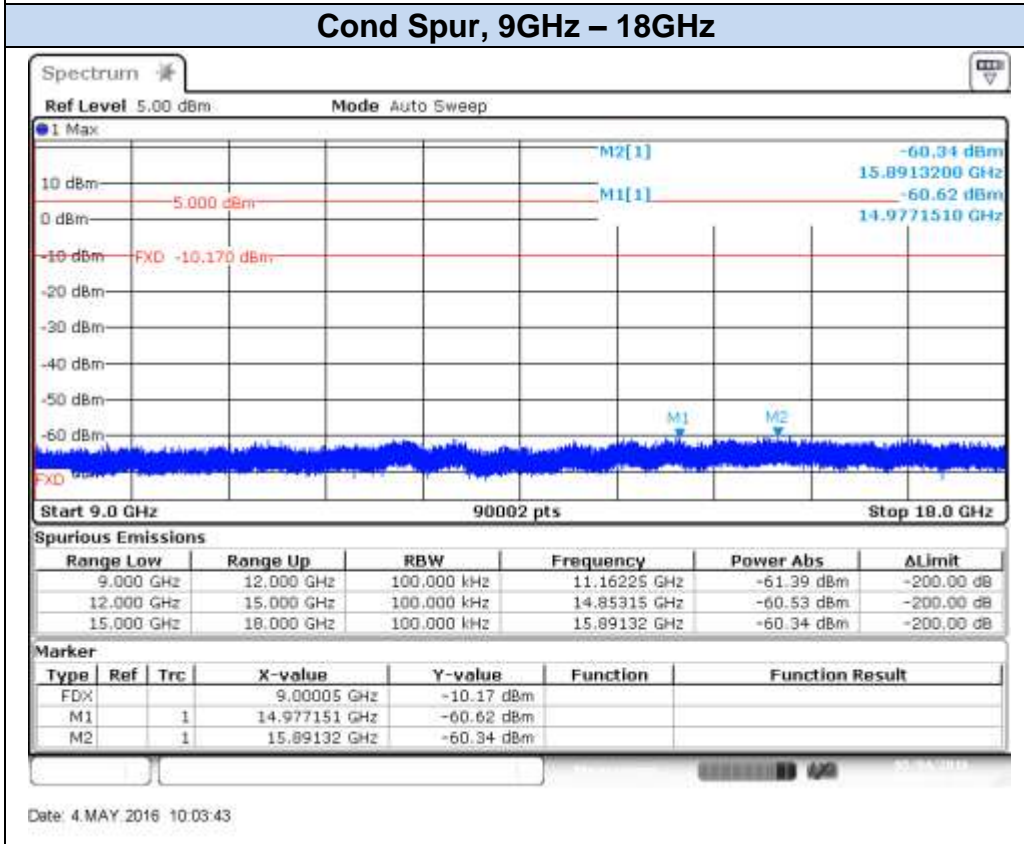

## 802.11n20 (SISO), HT0 – Chain A, CH11

Date: 3.MAY.2016 17:27:44

Date: 3.MAY.2016 17:28:22

**802.11n20 (SISO), HT0 – Chain A, CH12**

Date: 6 MAY 2016 11:17:05

Date: 6 MAY 2016 11:17:41

## 802.11n20 (SISO), HT0 – Chain A, CH13

Date: 9.MAY.2016 11:47:59

Date: 9.MAY.2016 11:48:27

**802.11n20 (SISO), HT0 – Chain B, CH1**

**802.11n20 (SISO), HT0 – Chain B, CH7**

## 802.11n20 (SISO), HT0 – Chain B, CH11

Date: 4.MAY.2016 10:05:49

Date: 4.MAY.2016 10:06:20

**802.11n20 (SISO), HT0 – Chain B, CH12**

Date: 6 MAY 2016 17:37:23

Date: 6 MAY 2016 17:40:18

**802.11n20 (SISO), HT0 – Chain B, CH13**