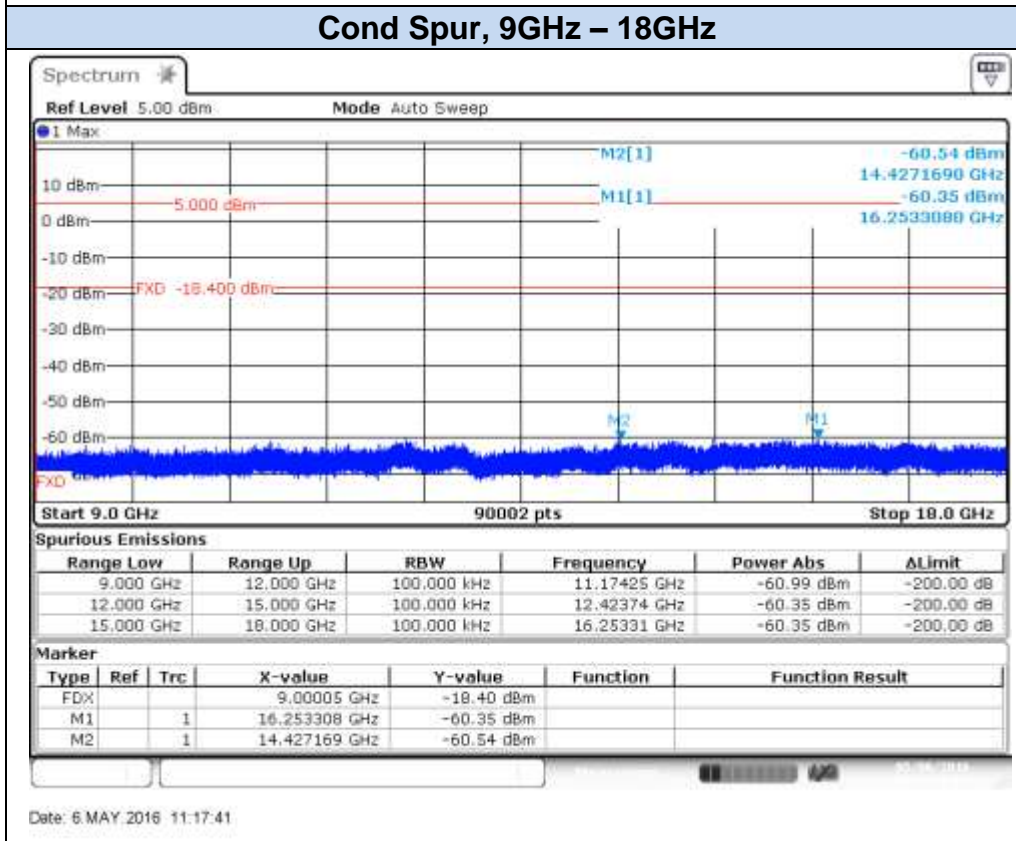

### 802.11g, 6Mbps – Chain B, CH13

Date: 6 MAY 2016 11:00:24

Date: 6 MAY 2016 11:00:58

**802.11n20 (SISO), HT0 – Chain A, CH1**

**802.11n20 (SISO), HT0 – Chain A, CH7**

Date: 3.MAY.2016 17:24:41

Date: 3.MAY.2016 17:25:20

## 802.11n20 (SISO), HT0 – Chain A, CH11

Date: 3.MAY.2016 17:27:44

Date: 3.MAY.2016 17:28:22

**802.11n20 (SISO), HT0 – Chain A, CH12**

Date: 6 MAY 2016 11:17:05

Date: 6 MAY 2016 11:17:41

## 802.11n20 (SISO), HT0 – Chain A, CH13

Date: 9.MAY.2016 11:47:59

Date: 9.MAY.2016 11:48:27

**802.11n20 (SISO), HT0 – Chain B, CH1**

**802.11n20 (SISO), HT0 – Chain B, CH7**