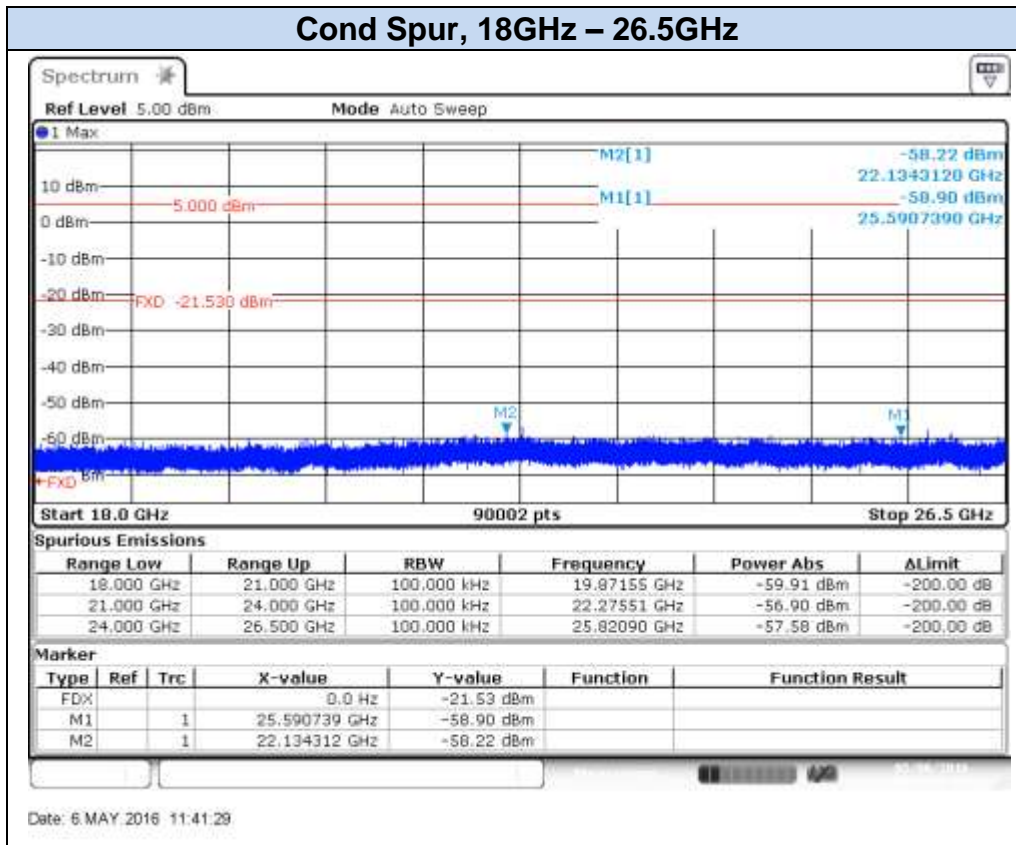

## 802.11n40 (SISO), HT0 – Chain A, CH9F

Date: 3.MAY.2016 17:44:51

Date: 3.MAY.2016 17:45:25

**802.11n40 (SISO), HT0 – Chain A, CH10F**

Date: 6 MAY 2016 11:40:21

Date: 6 MAY 2016 11:40:58

**802.11n40 (SISO), HT0 – Chain A, CH11F**