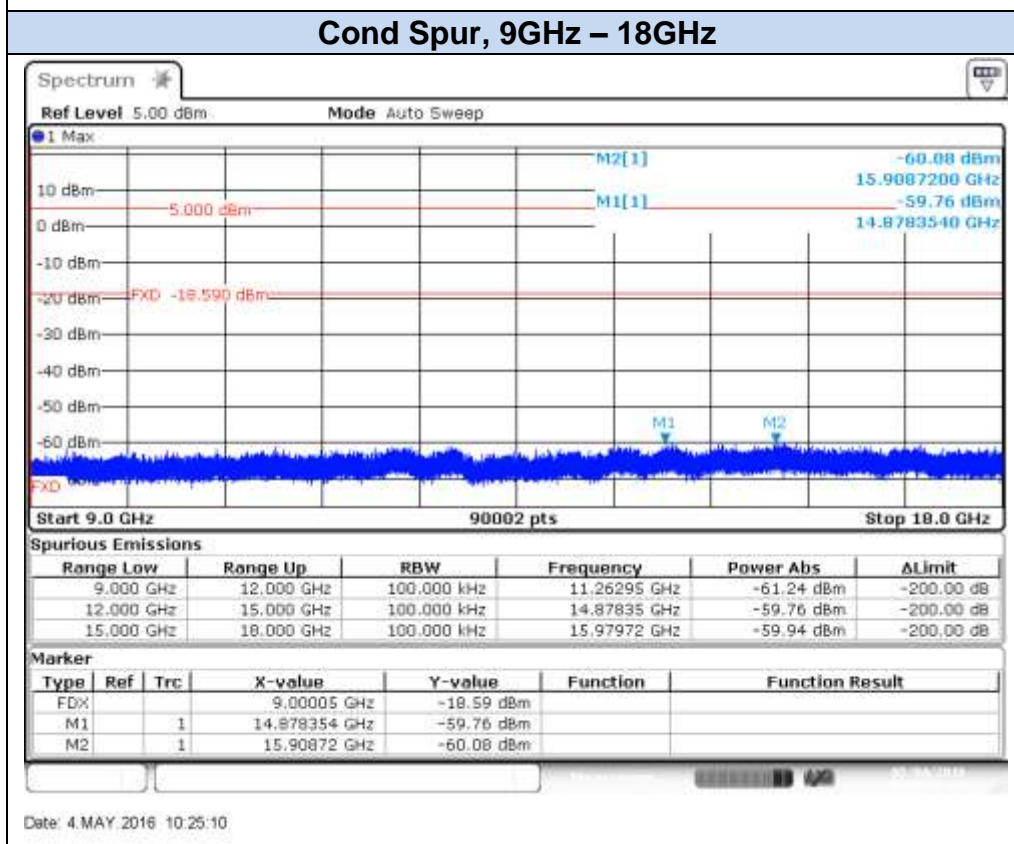

## 802.11n40 (SISO), HT0 – Chain A, CH9F

Date: 3.MAY.2016 17:44:51

Date: 3.MAY.2016 17:45:25

**802.11n40 (SISO), HT0 – Chain A, CH10F**

Date: 6 MAY 2016 11:40:21

Date: 6 MAY 2016 11:40:58

**802.11n40 (SISO), HT0 – Chain A, CH11F**

**802.11n40 (SISO), HT0 – Chain B, CH3F**

Date: 4.MAY.2016 10:18:50

Date: 4.MAY.2016 10:19:26

**802.11n40 (SISO), HT0 – Chain B, CH7F**

## 802.11n40 (SISO), HT0 – Chain B, CH9F

Date: 4.MAY.2016 10:24:39

Date: 4.MAY.2016 10:25:10

**802.11n40 (SISO), HT0 – Chain B, CH10F**

Date: 6 MAY 2016 18:03:00

Date: 6 MAY 2016 18:03:54

**802.11n40 (SISO), HT0 – Chain B, CH11F**