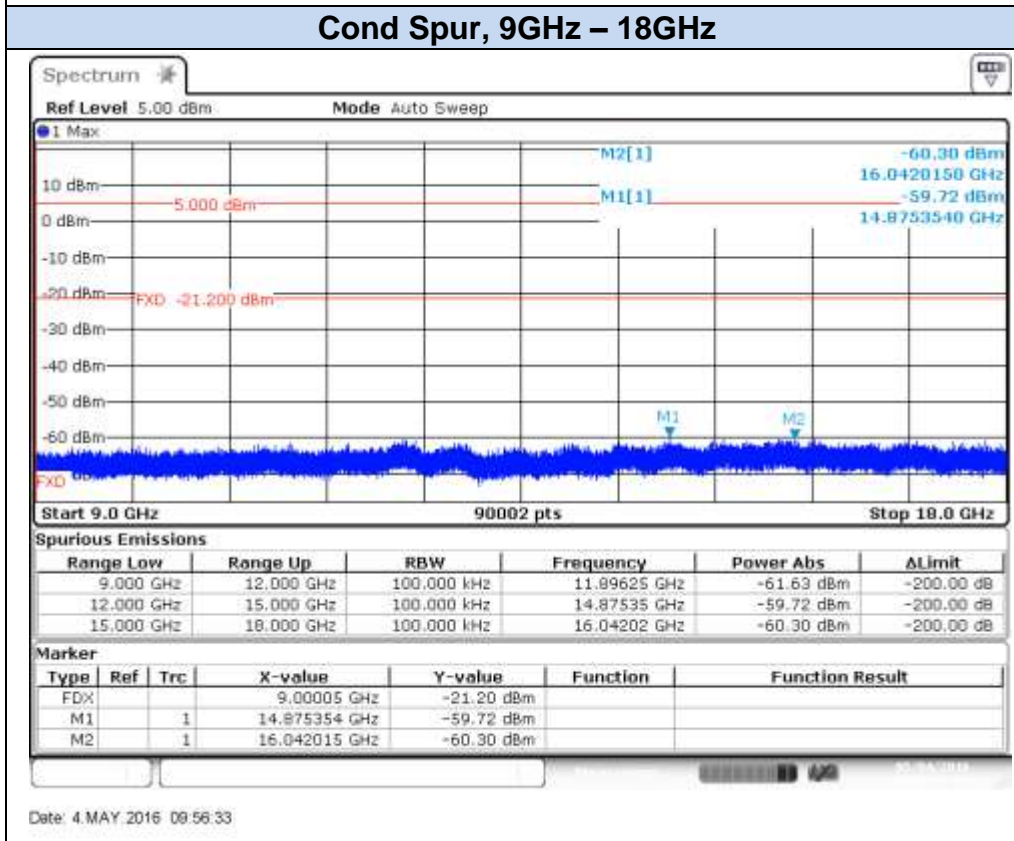

## 802.11g, 6Mbps – Chain B, CH1

Date: 3.MAY.2016 18:50:15

Date: 3.MAY.2016 18:51:04

**802.11g, 6Mbps – Chain B, CH7**

Date: 3.MAY.2016 18:53:36

Date: 3.MAY.2016 18:54:12

## 802.11g, 6Mbps – Chain B, CH11

Date: 4.MAY.2016 09:52:14

Date: 4.MAY.2016 09:53:05

## 802.11g, 6Mbps – Chain B, CH12

Date: 4.MAY.2016 09:56:01

Date: 4.MAY.2016 09:56:33

### 802.11g, 6Mbps – Chain B, CH13

Date: 6 MAY 2016 11:00:24

Date: 6 MAY 2016 11:00:58

**802.11n20 (SISO), HT0 – Chain A, CH1**

**802.11n20 (SISO), HT0 – Chain A, CH7**

Date: 3.MAY.2016 17:24:41

Date: 3.MAY.2016 17:25:20