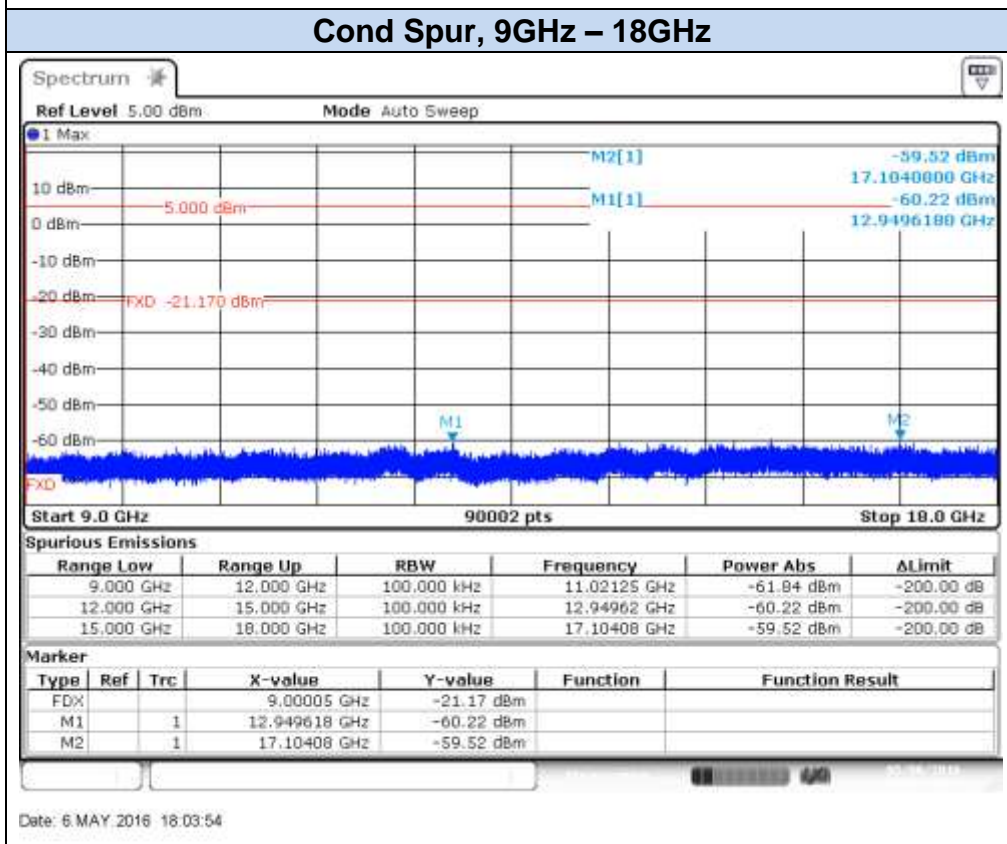

## 802.11n40 (SISO), HT0 – Chain B, CH9F

Date: 4.MAY.2016 10:24:39

Date: 4.MAY.2016 10:25:10

**802.11n40 (SISO), HT0 – Chain B, CH10F**

Date: 6 MAY 2016 18:03:00

Date: 6 MAY 2016 18:03:54

**802.11n40 (SISO), HT0 – Chain B, CH11F**

Date: 6 MAY 2016 18:25:27

Date: 6 MAY 2016 18:25:56

**802.11n40 (MIMO), HT8 – Chain A, CH3F**

Date: 6.MAY.2016 12:27:30

Date: 6.MAY.2016 12:28:02

**802.11n40 (MIMO), HT8 – Chain A, CH7F**

Date: 4.MAY.2016 16:46:13