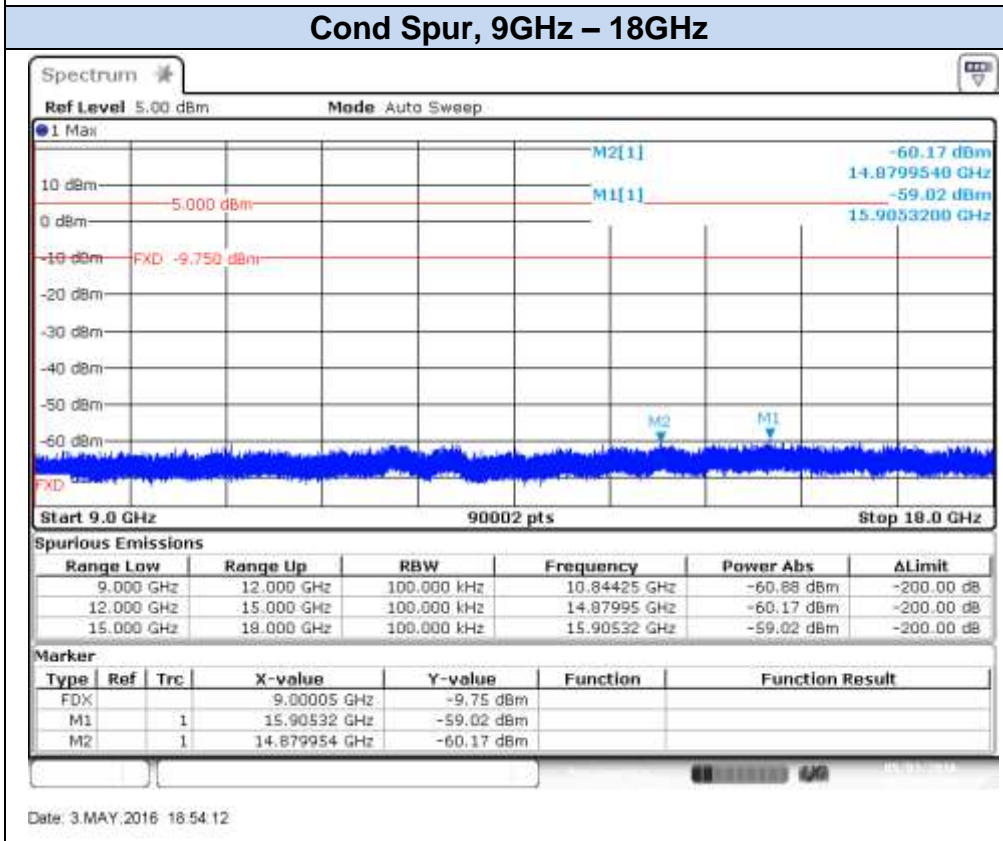

**802.11g, 6Mbps – Chain A, CH11**

Date: 3.MAY.2016 17:09:54

Date: 3.MAY.2016 17:10:49

**802.11g, 6Mbps – Chain A, CH12**

Date: 3.MAY.2016 17:14:16

Date: 3.MAY.2016 17:14:53

**802.11g, 6Mbps – Chain A, CH13**

## 802.11g, 6Mbps – Chain B, CH1

Date: 3.MAY.2016 18:50:15

Date: 3.MAY.2016 18:51:04

**802.11g, 6Mbps – Chain B, CH7**

Date: 3.MAY.2016 18:53:36

Date: 3.MAY.2016 18:54:12

## 802.11g, 6Mbps – Chain B, CH11

Date: 4.MAY.2016 09:52:14

Date: 4.MAY.2016 09:53:05