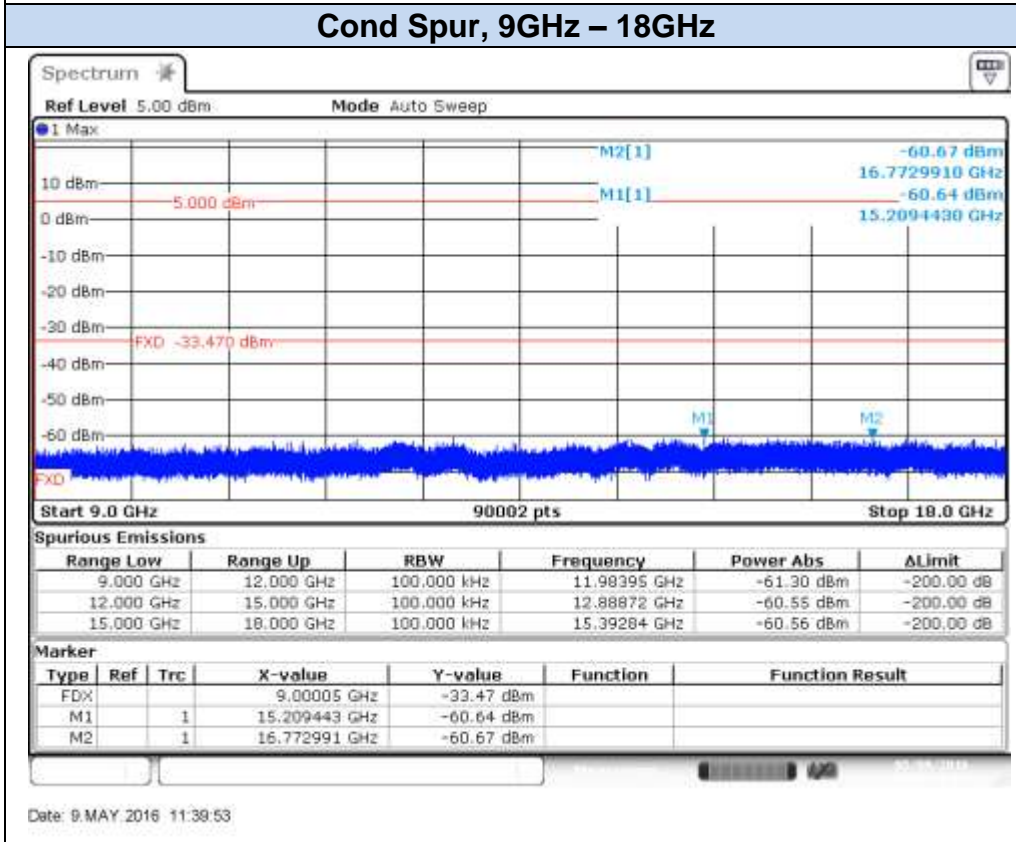

**802.11g, 6Mbps – Chain A, CH11**

Date: 3.MAY.2016 17:09:54

Date: 3.MAY.2016 17:10:49

**802.11g, 6Mbps – Chain A, CH12**

Date: 3.MAY.2016 17:14:16

Date: 3.MAY.2016 17:14:53

**802.11g, 6Mbps – Chain A, CH13**

## 802.11g, 6Mbps – Chain B, CH1

Date: 3.MAY.2016 18:50:15

Date: 3.MAY.2016 18:51:04

**802.11g, 6Mbps – Chain B, CH7**

Date: 3.MAY.2016 18:53:36

Date: 3.MAY.2016 18:54:12