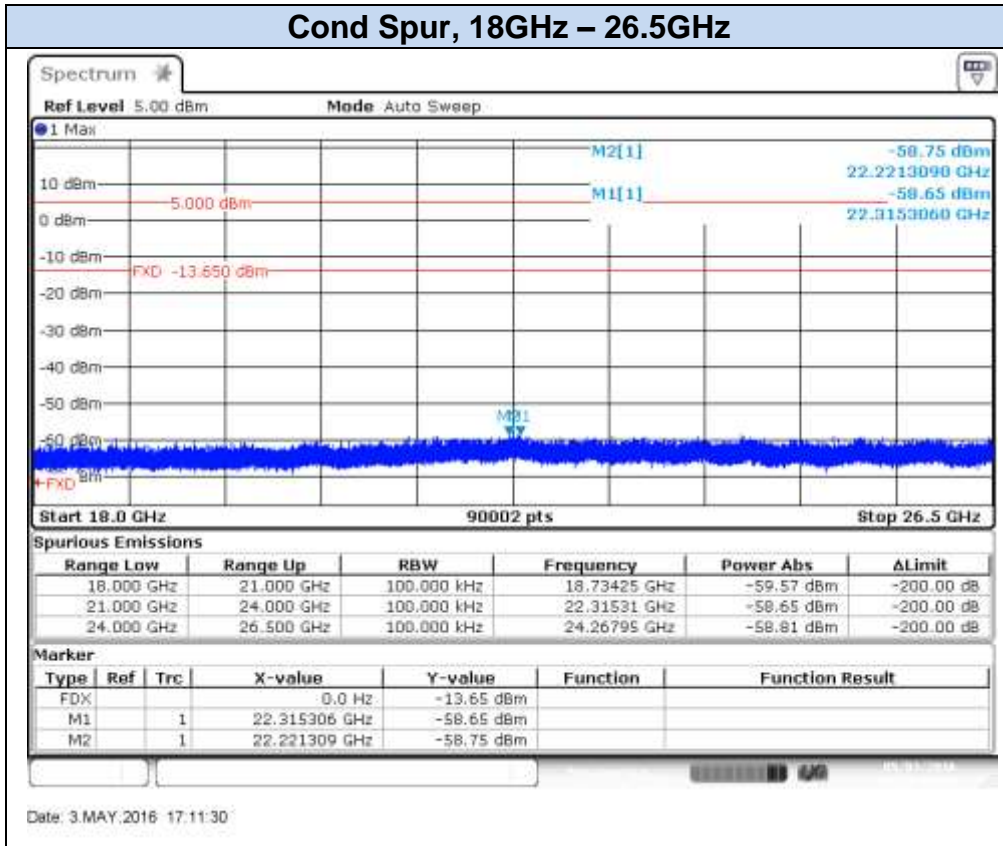

**802.11g, 6Mbps – Chain A, CH11**

Date: 3.MAY.2016 17:09:54

Date: 3.MAY.2016 17:10:49

**802.11g, 6Mbps – Chain A, CH12**

Date: 3.MAY.2016 17:14:16

Date: 3.MAY.2016 17:14:53

**802.11g, 6Mbps – Chain A, CH13**

## 802.11g, 6Mbps – Chain B, CH1

Date: 3.MAY.2016 18:50:15

Date: 3.MAY.2016 18:51:04

**802.11g, 6Mbps – Chain B, CH7**

Date: 3.MAY.2016 18:53:36

Date: 3.MAY.2016 18:54:12