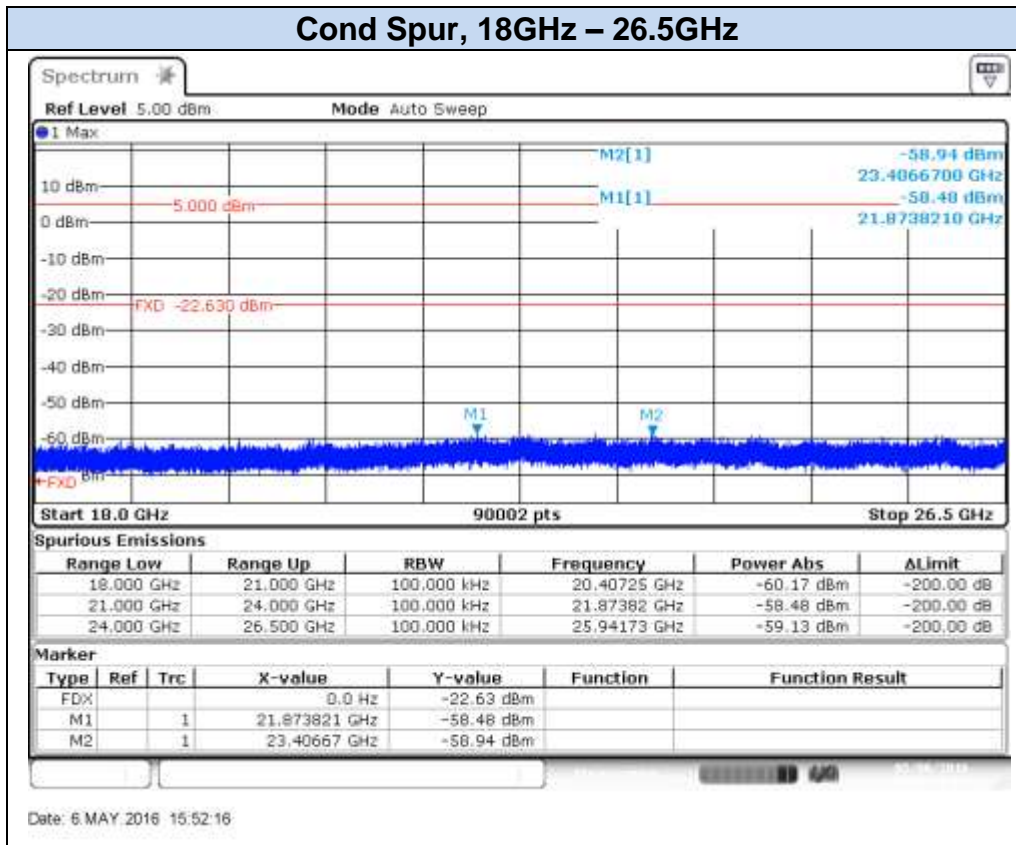

Date: 4.MAY.2016 16:46:44

**802.11n40 (MIMO), HT8 – Chain A, CH9F**

Date: 4.MAY.2016 17:50:36

Date: 4.MAY.2016 17:51:08

**802.11n40 (MIMO), HT8 – Chain A, CH10F**

**802.11n40 (MIMO), HT8 – Chain A, CH11F**