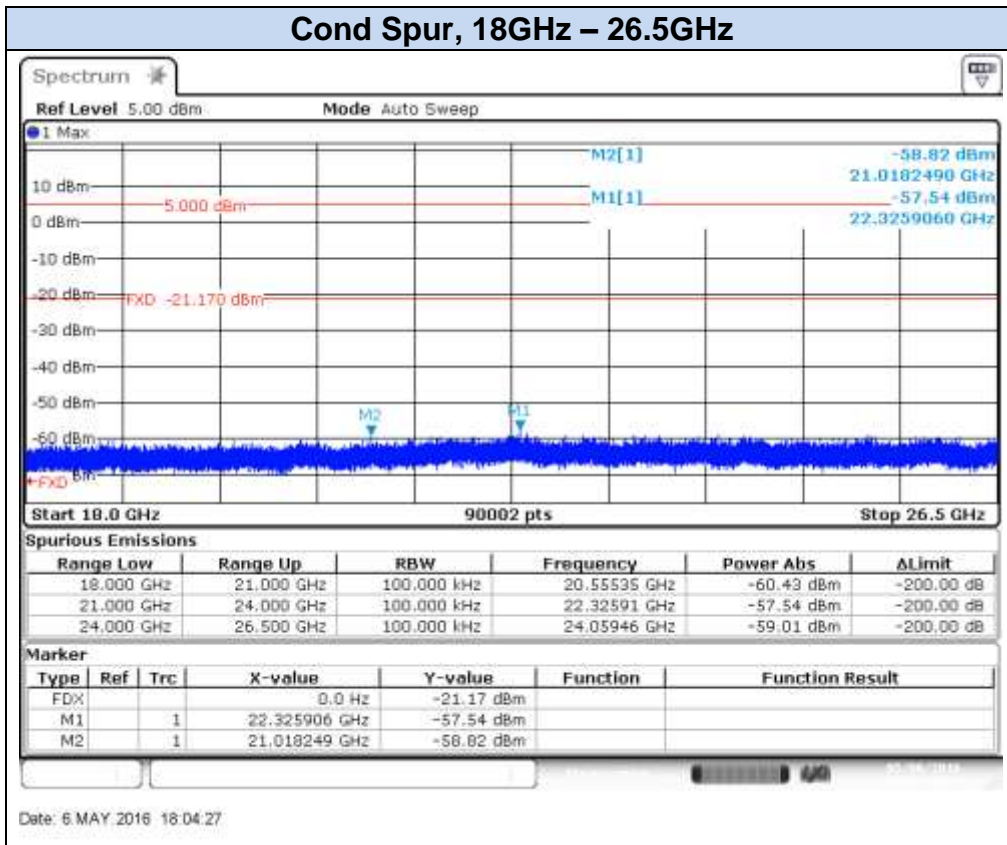

## 802.11n40 (SISO), HT0 – Chain B, CH9F

Date: 4.MAY.2016 10:24:39

Date: 4.MAY.2016 10:25:10

**802.11n40 (SISO), HT0 – Chain B, CH10F**

Date: 6 MAY 2016 18:03:00

Date: 6 MAY 2016 18:03:54

**802.11n40 (SISO), HT0 – Chain B, CH11F**

Date: 6 MAY 2016 18:25:27

Date: 6 MAY 2016 18:25:56

**802.11n40 (MIMO), HT8 – Chain A, CH3F**

Date: 6.MAY.2016 12:27:30

Date: 6.MAY.2016 12:28:02

**802.11n40 (MIMO), HT8 – Chain A, CH7F**

Date: 4.MAY.2016 16:46:13