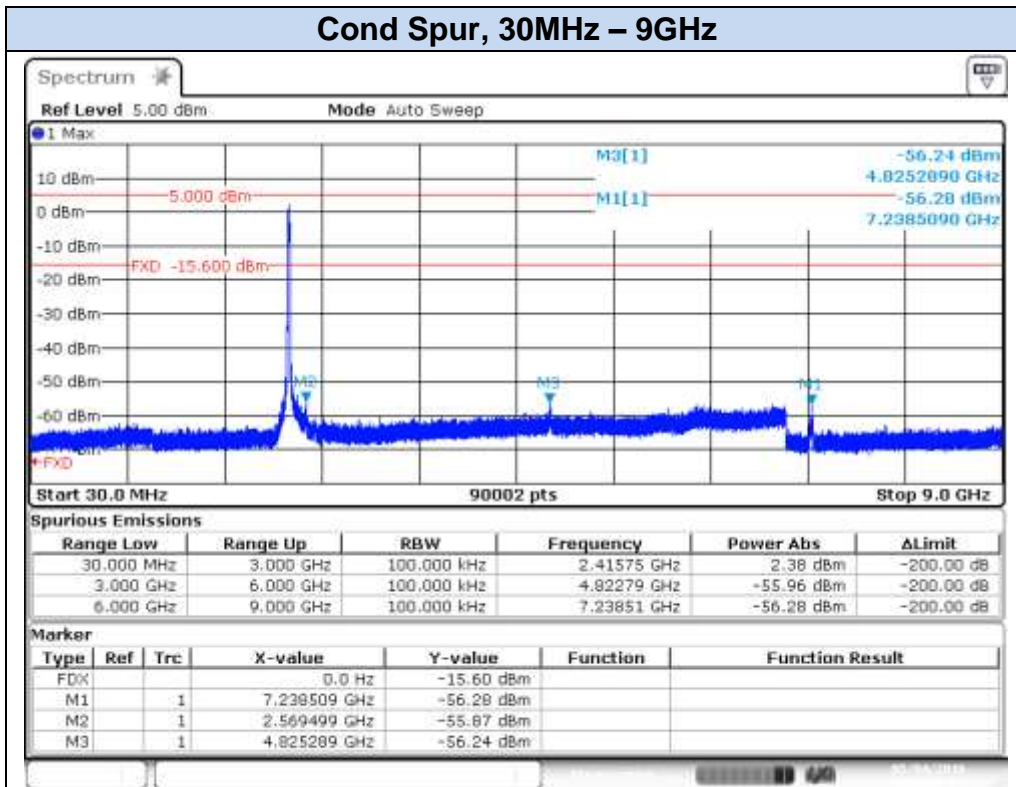

802.11n20 (MIMO), HT8 – Chain A, CH1

Date: 4.MAY.2016 14:48:06