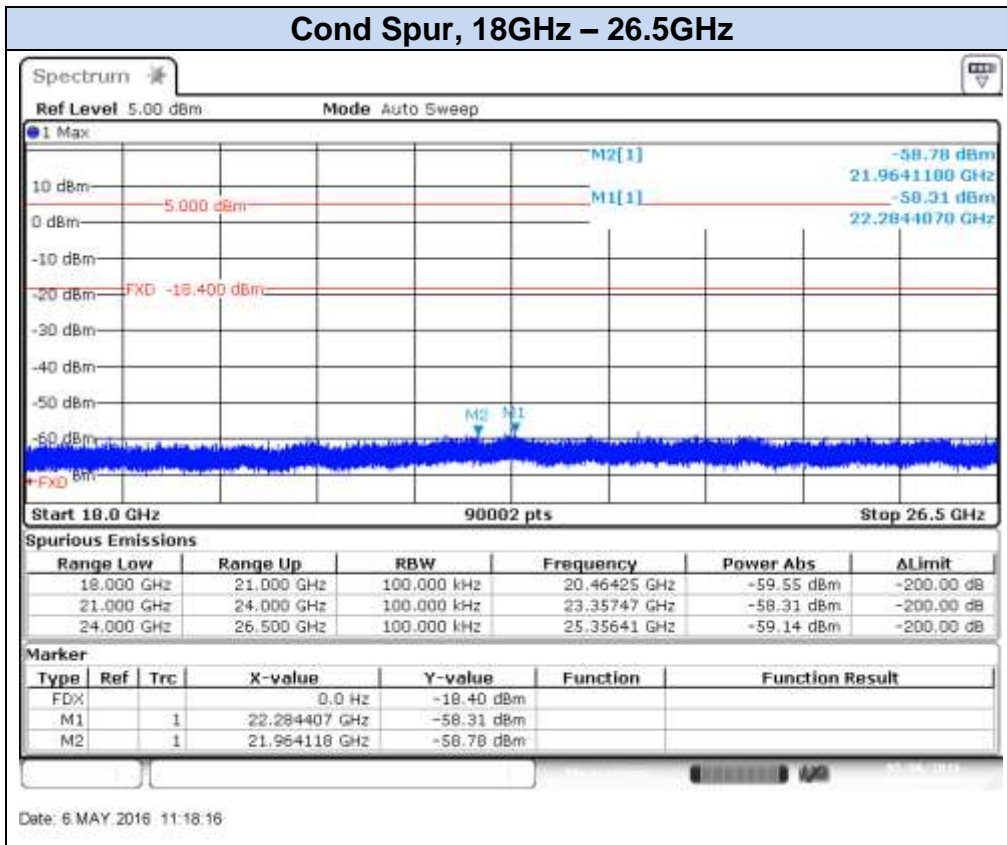

### 802.11g, 6Mbps – Chain B, CH13

Date: 6 MAY 2016 11:00:24

Date: 6 MAY 2016 11:00:58

**802.11n20 (SISO), HT0 – Chain A, CH1**

**802.11n20 (SISO), HT0 – Chain A, CH7**

Date: 3.MAY.2016 17:24:41

Date: 3.MAY.2016 17:25:20

## 802.11n20 (SISO), HT0 – Chain A, CH11

Date: 3.MAY.2016 17:27:44

Date: 3.MAY.2016 17:28:22

**802.11n20 (SISO), HT0 – Chain A, CH12**

Date: 6 MAY 2016 11:17:05

Date: 6 MAY 2016 11:17:41

## 802.11n20 (SISO), HT0 – Chain A, CH13

Date: 9.MAY.2016 11:47:59

Date: 9.MAY.2016 11:48:27

**802.11n20 (SISO), HT0 – Chain B, CH1**

**802.11n20 (SISO), HT0 – Chain B, CH7**