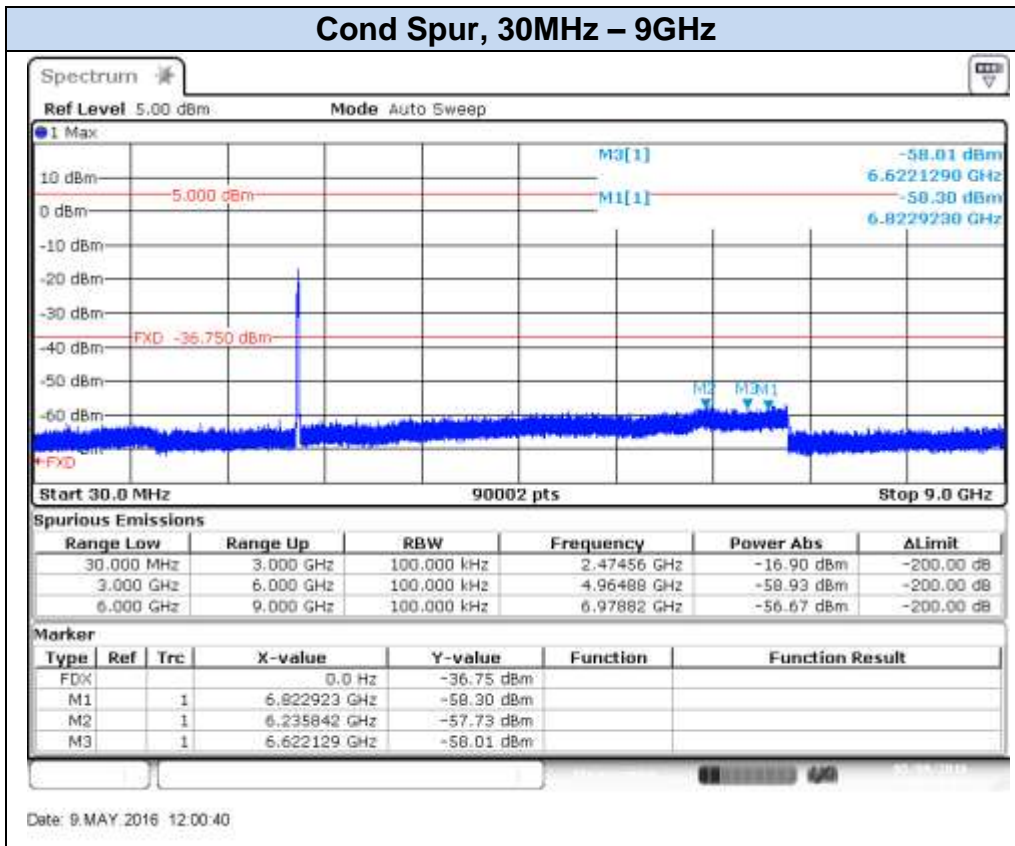

802.11n20 (MIMO), HT8 – Chain A, CH13