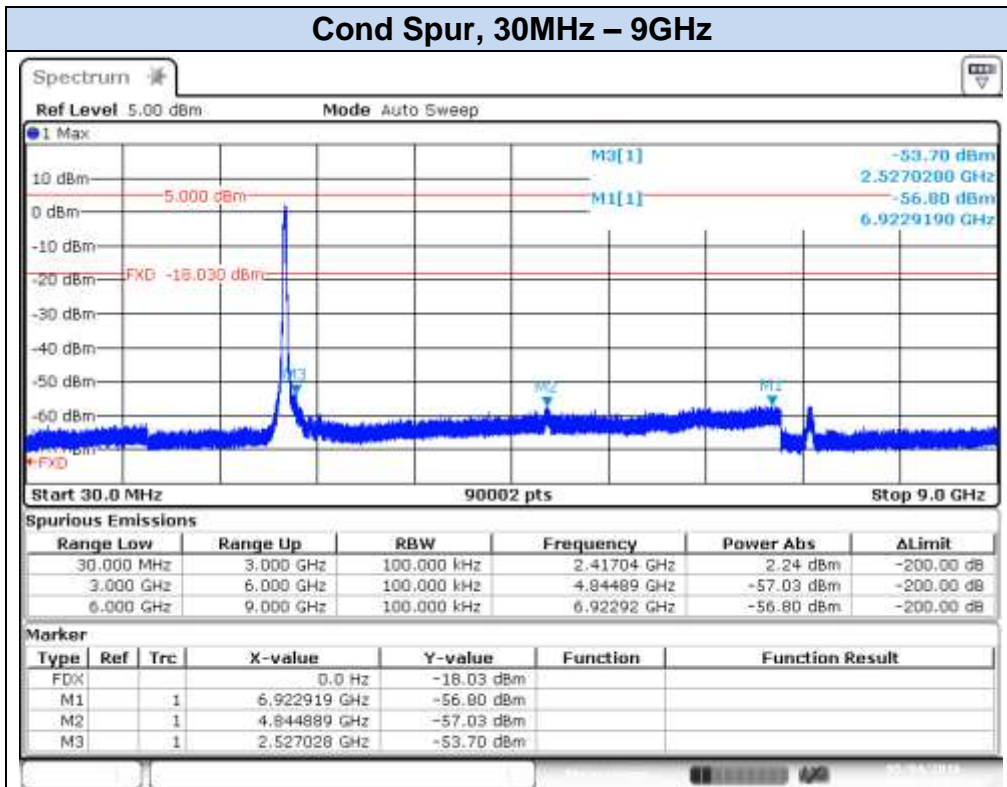

802.11n40 (SISO), HT0 – Chain B, CH3F

Date: 4.MAY.2016 10:18:50