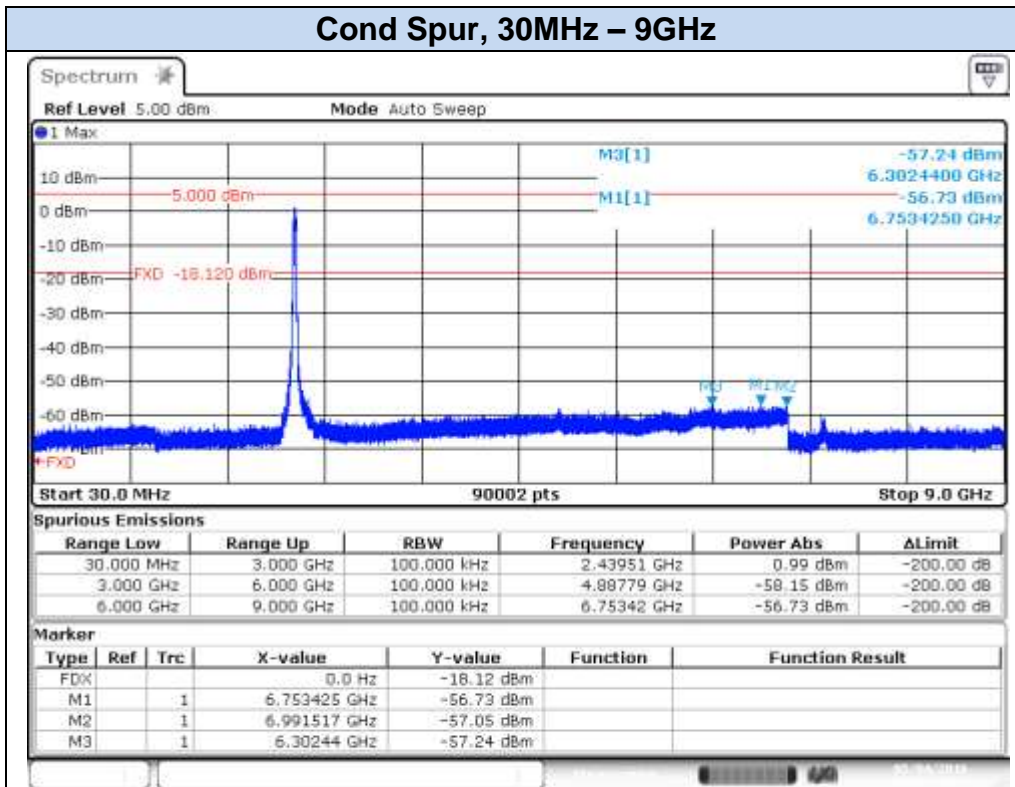

## 802.11n40 (SISO), HT0 – Chain B, CH9F

Date: 4.MAY.2016 10:24:39

Date: 4.MAY.2016 10:25:10

**802.11n40 (SISO), HT0 – Chain B, CH10F**

Date: 6 MAY 2016 18:03:00

Date: 6 MAY 2016 18:03:54

**802.11n40 (SISO), HT0 – Chain B, CH11F**

Date: 6 MAY 2016 18:25:27

Date: 6 MAY 2016 18:25:56

**802.11n40 (MIMO), HT8 – Chain A, CH3F**

Date: 6.MAY.2016 12:27:30

Date: 6.MAY.2016 12:28:02

**802.11n40 (MIMO), HT8 – Chain A, CH7F**

Date: 4.MAY.2016 16:46:13