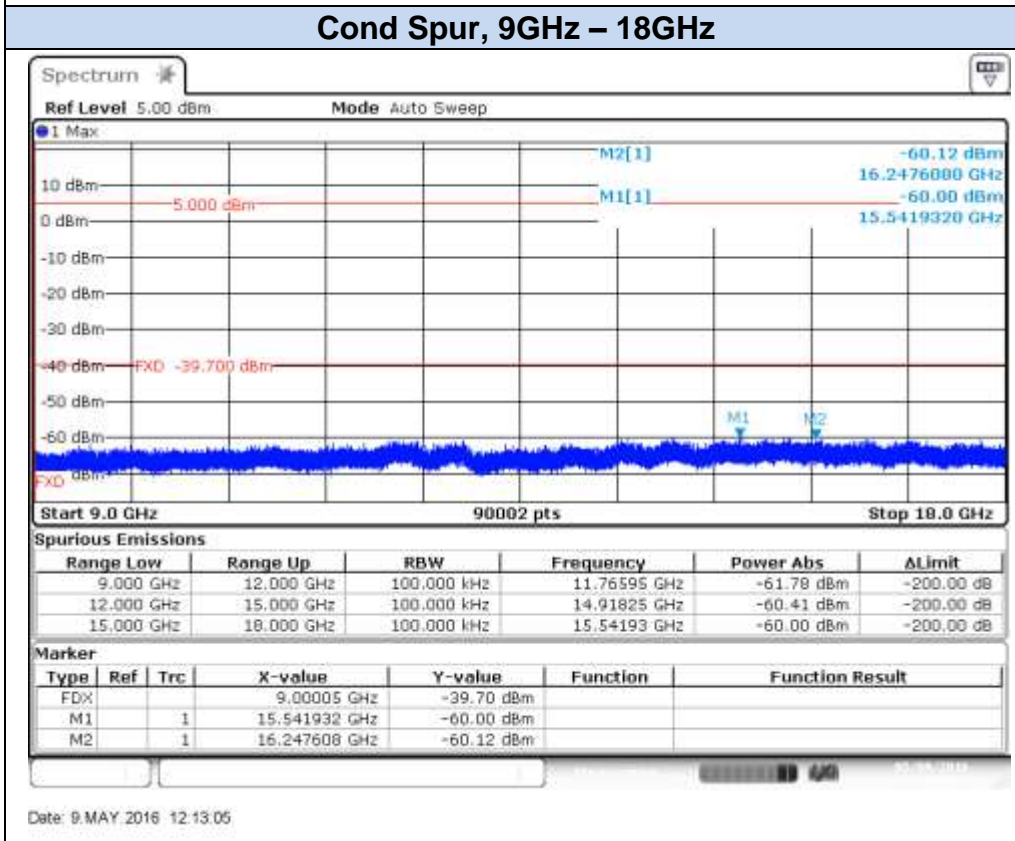

Date: 9.MAY.2016 12:13:05