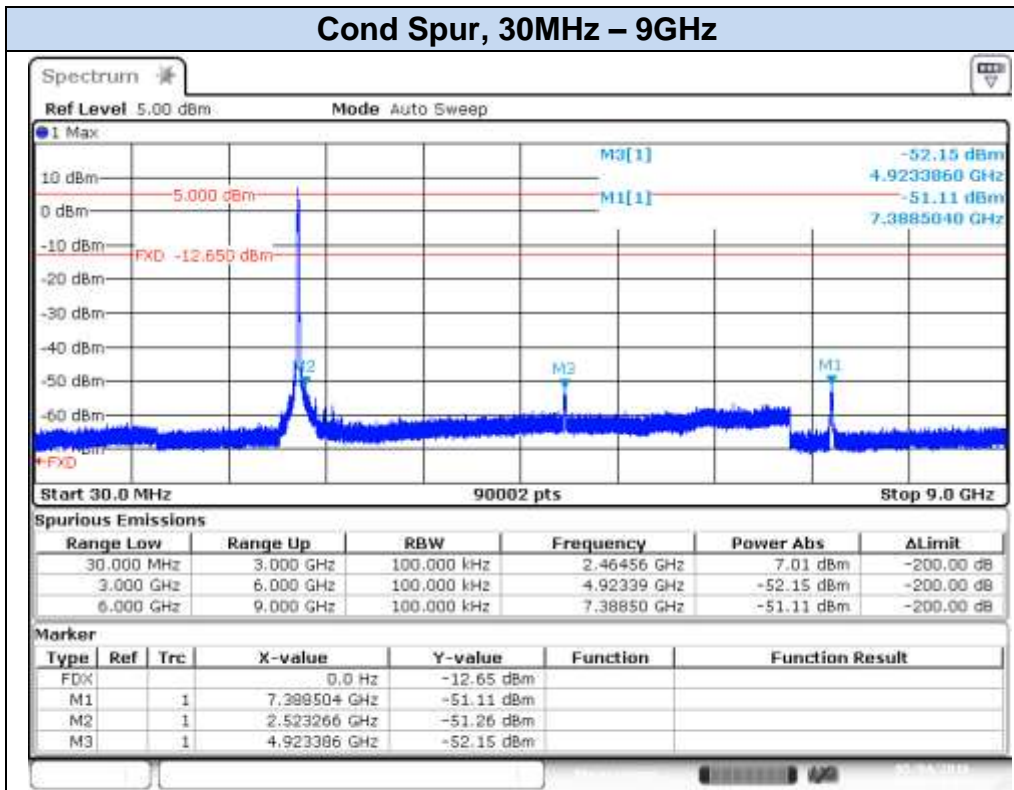

## 802.11g, 6Mbps – Chain B, CH1

Date: 3.MAY.2016 18:50:15

Date: 3.MAY.2016 18:51:04

**802.11g, 6Mbps – Chain B, CH7**

Date: 3.MAY.2016 18:53:36

Date: 3.MAY.2016 18:54:12

## 802.11g, 6Mbps – Chain B, CH11

Date: 4.MAY.2016 09:52:14

Date: 4.MAY.2016 09:53:05