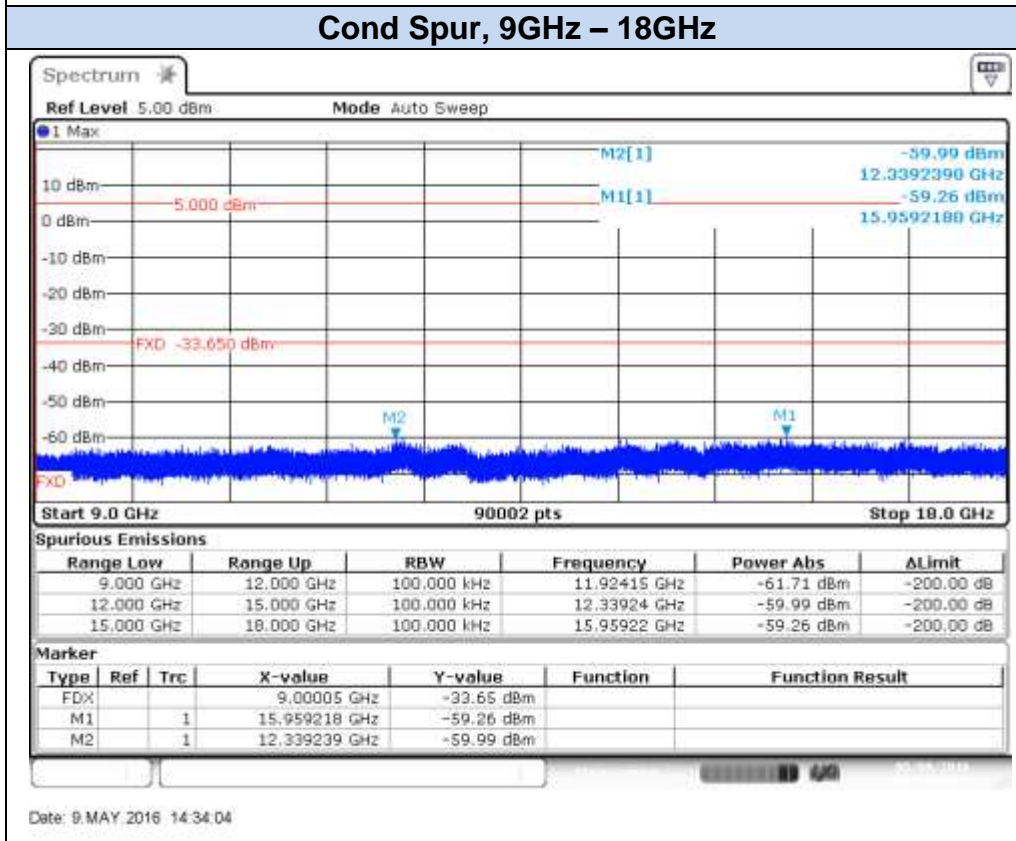

Date: 9.MAY 2016 14:34:04