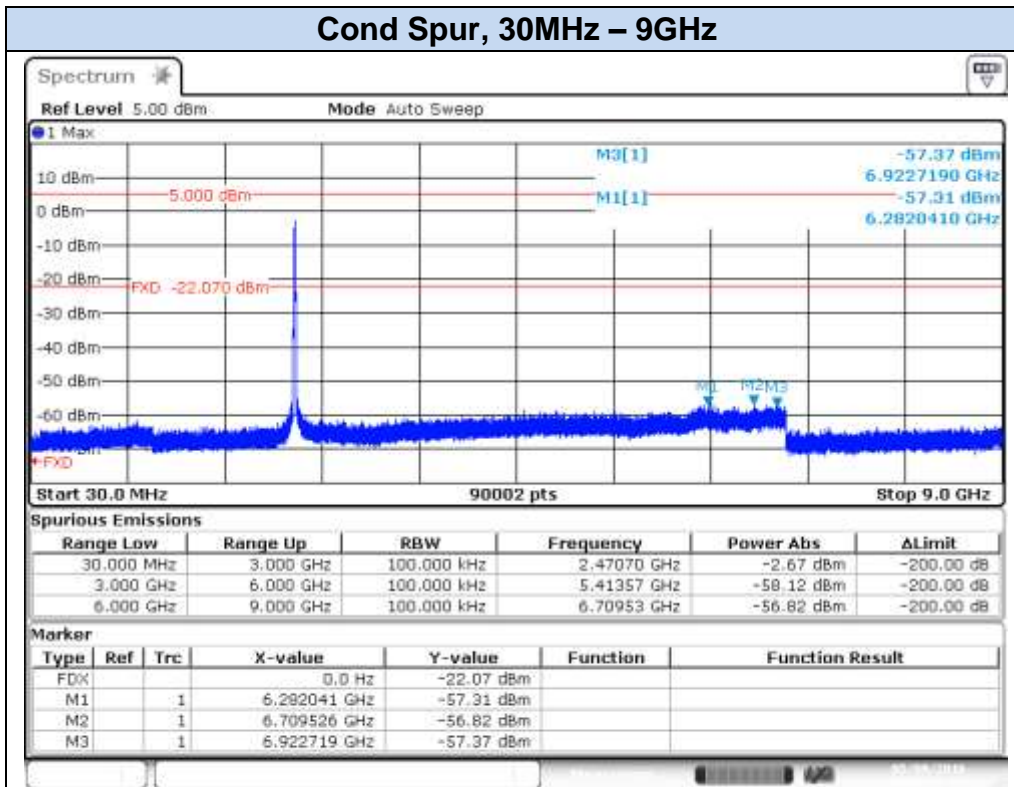

802.11n20 (MIMO), HT8 – Chain B, CH12

Date: 9.MAY 2016 10:48:18