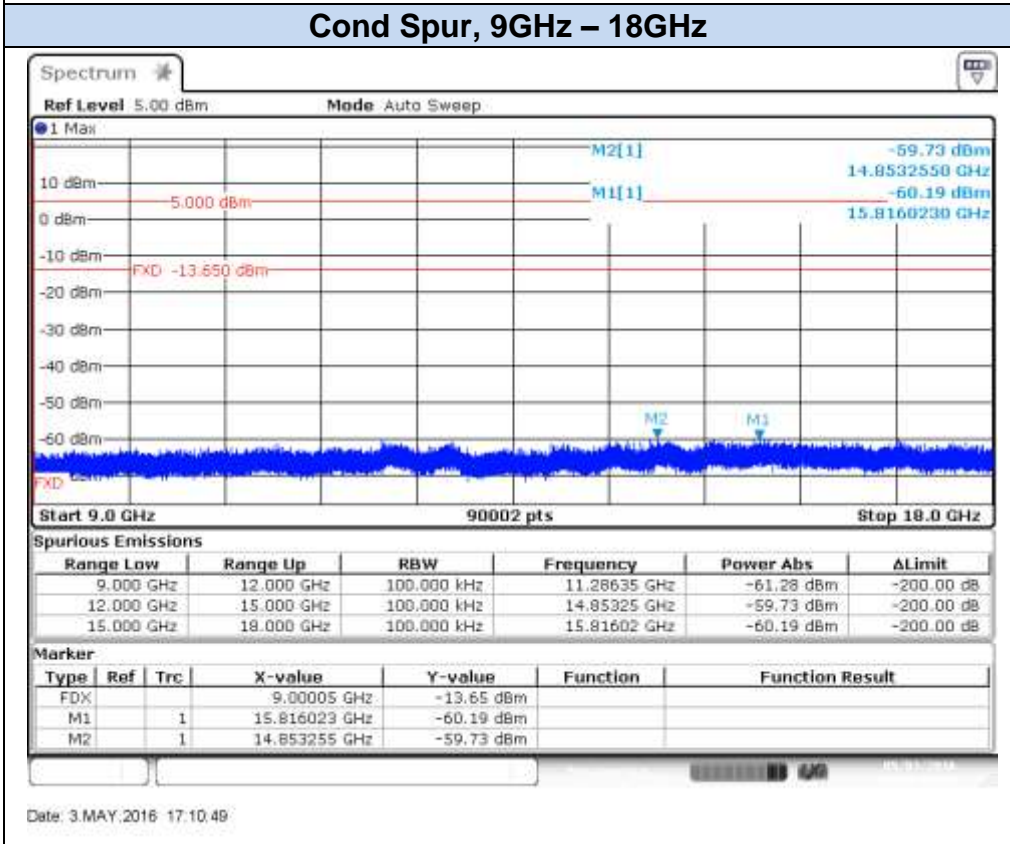

**802.11g, 6Mbps – Chain A, CH11**

Date: 3.MAY.2016 17:09:54

Date: 3.MAY.2016 17:10:49

**802.11g, 6Mbps – Chain A, CH12**

Date: 3.MAY.2016 17:14:16

Date: 3.MAY.2016 17:14:53

**802.11g, 6Mbps – Chain A, CH13**

## 802.11g, 6Mbps – Chain B, CH1

Date: 3.MAY.2016 18:50:15

Date: 3.MAY.2016 18:51:04

**802.11g, 6Mbps – Chain B, CH7**

Date: 3.MAY.2016 18:53:36

Date: 3.MAY.2016 18:54:12