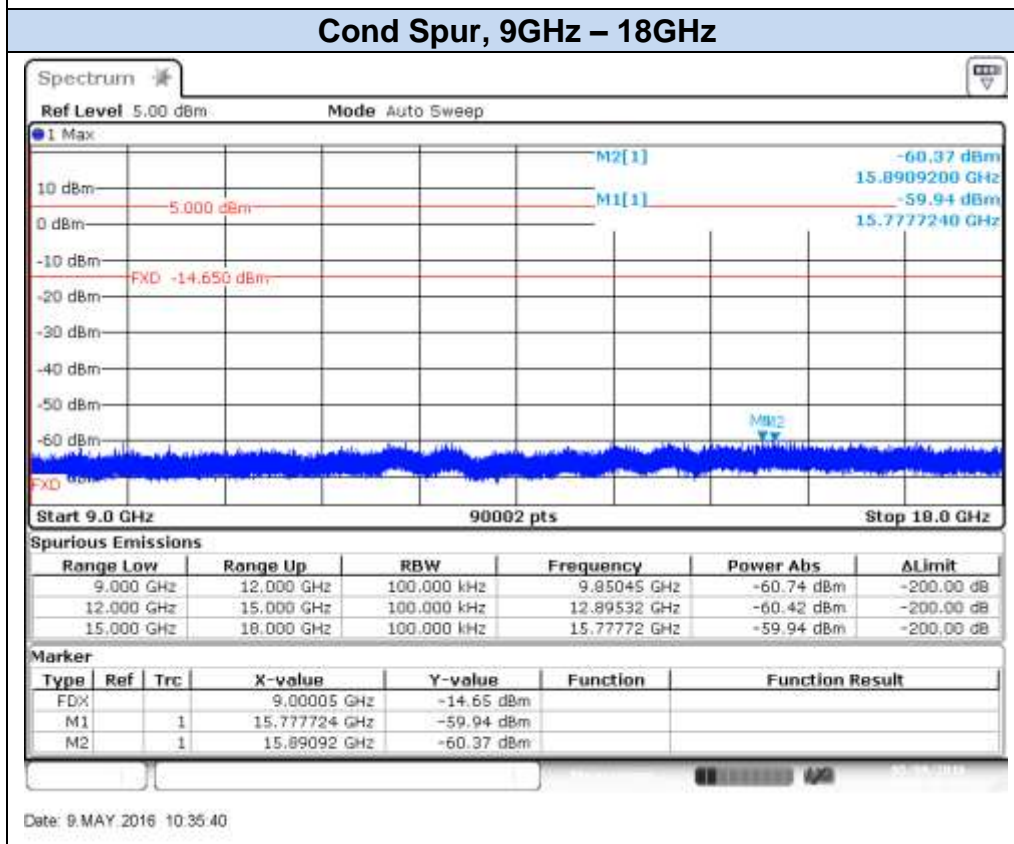

Date: 9.MAY.2016 10:35:40