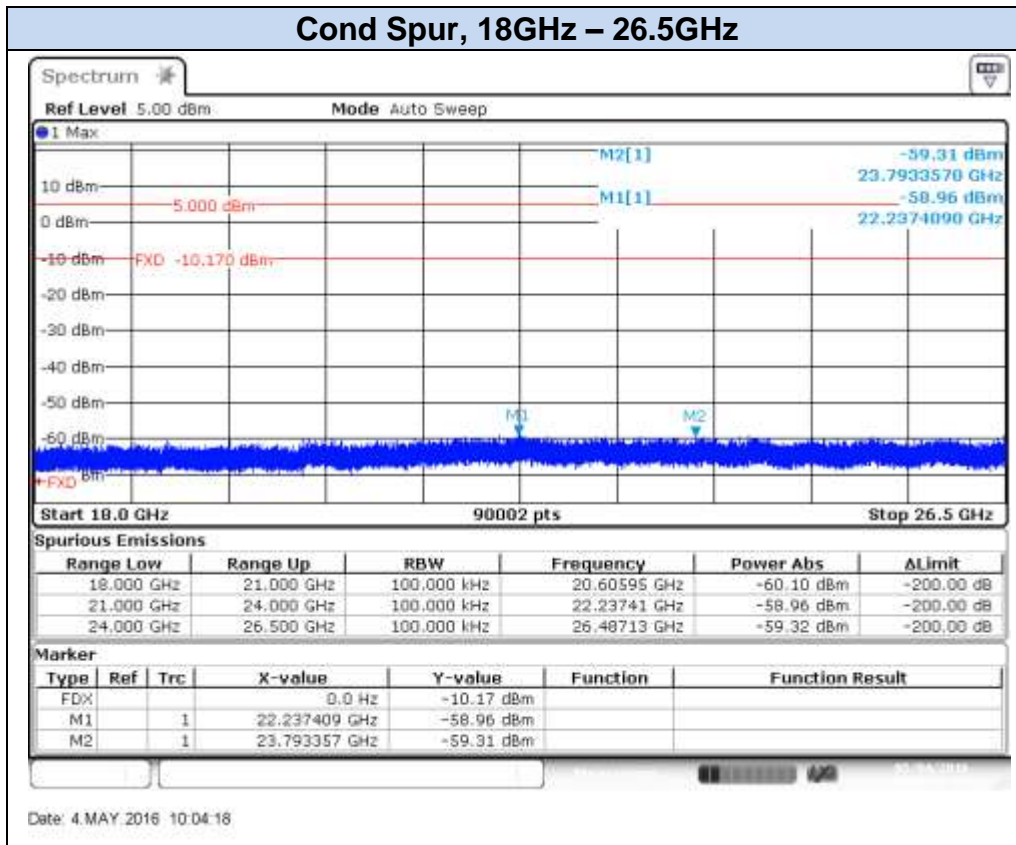

## 802.11n20 (SISO), HT0 – Chain A, CH11

Date: 3.MAY.2016 17:27:44

Date: 3.MAY.2016 17:28:22

**802.11n20 (SISO), HT0 – Chain A, CH12**

Date: 6 MAY 2016 11:17:05

Date: 6 MAY 2016 11:17:41

## 802.11n20 (SISO), HT0 – Chain A, CH13

Date: 9.MAY.2016 11:47:59

Date: 9.MAY.2016 11:48:27

**802.11n20 (SISO), HT0 – Chain B, CH1**

**802.11n20 (SISO), HT0 – Chain B, CH7**

## 802.11n20 (SISO), HT0 – Chain B, CH11

Date: 4.MAY.2016 10:05:49

Date: 4.MAY.2016 10:06:20

**802.11n20 (SISO), HT0 – Chain B, CH12**

Date: 6 MAY 2016 17:37:23

Date: 6 MAY 2016 17:40:18

**802.11n20 (SISO), HT0 – Chain B, CH13**