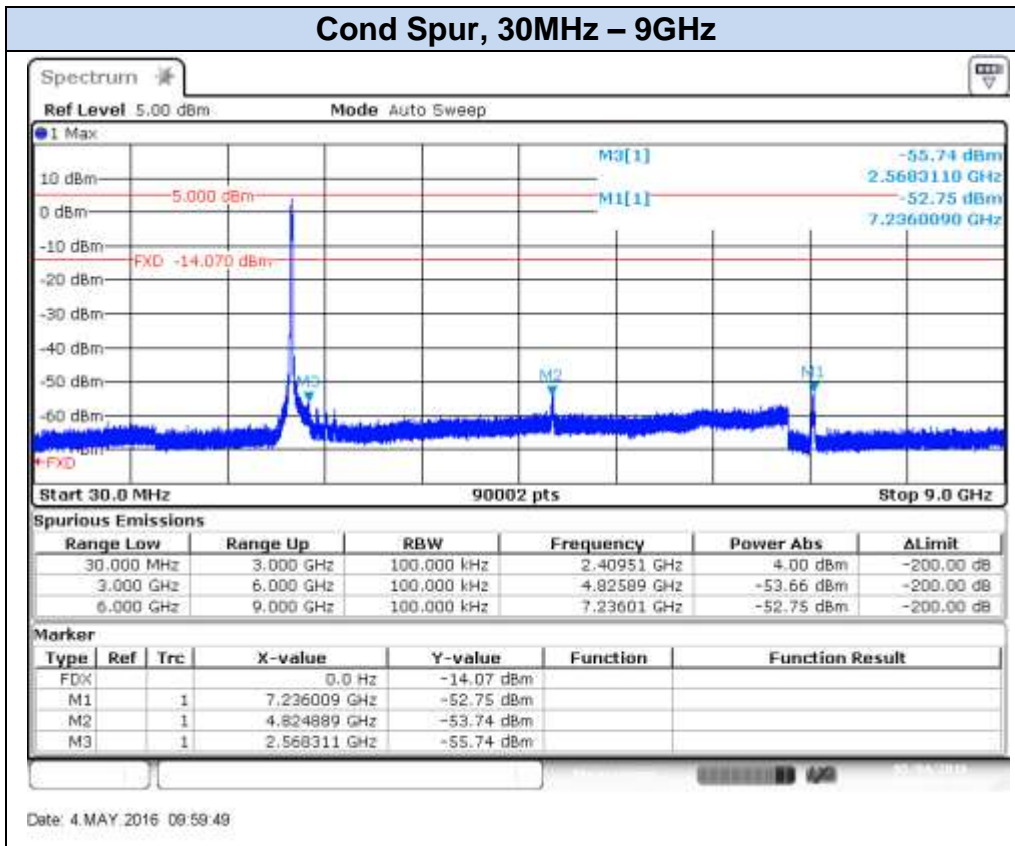

## 802.11n20 (SISO), HT0 – Chain A, CH13

Date: 9.MAY.2016 11:47:59

Date: 9.MAY.2016 11:48:27

**802.11n20 (SISO), HT0 – Chain B, CH1**

**802.11n20 (SISO), HT0 – Chain B, CH7**

## 802.11n20 (SISO), HT0 – Chain B, CH11

Date: 4.MAY.2016 10:05:49

Date: 4.MAY.2016 10:06:20

**802.11n20 (SISO), HT0 – Chain B, CH12**

Date: 6 MAY 2016 17:37:23

Date: 6 MAY 2016 17:40:18

**802.11n20 (SISO), HT0 – Chain B, CH13**