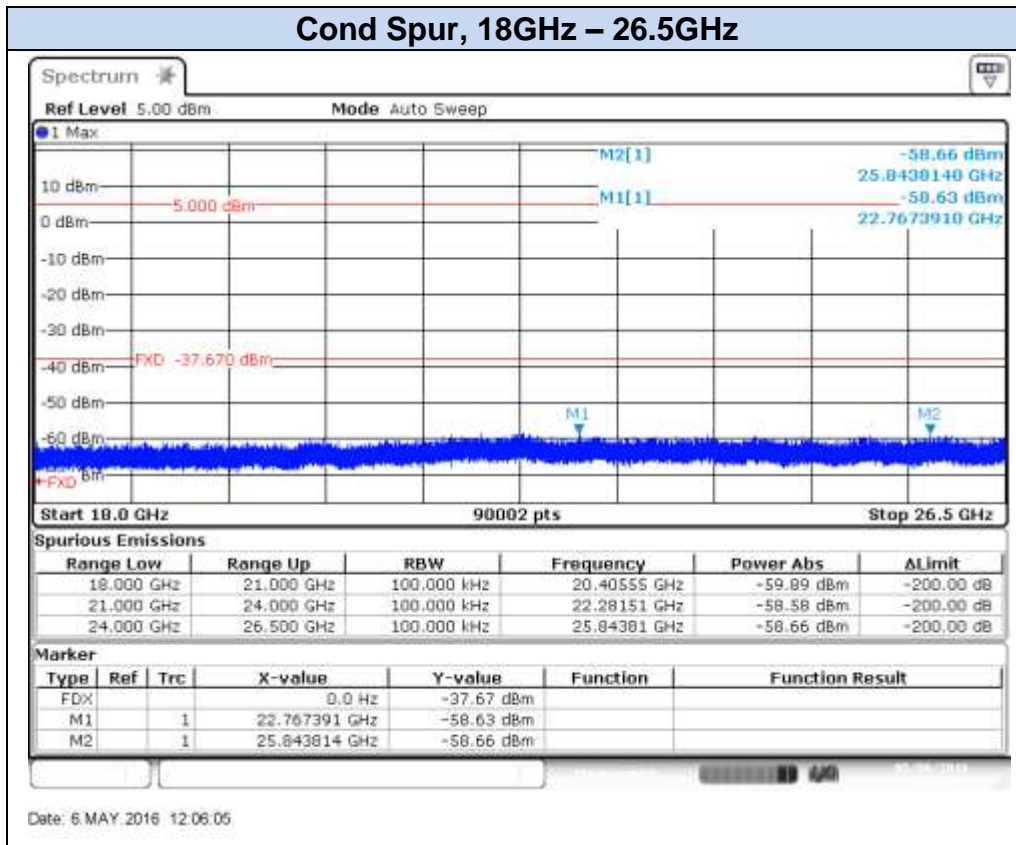

## 802.11n40 (SISO), HT0 – Chain A, CH9F

Date: 3.MAY.2016 17:44:51

Date: 3.MAY.2016 17:45:25

**802.11n40 (SISO), HT0 – Chain A, CH10F**

Date: 6 MAY 2016 11:40:21

Date: 6 MAY 2016 11:40:58

**802.11n40 (SISO), HT0 – Chain A, CH11F**