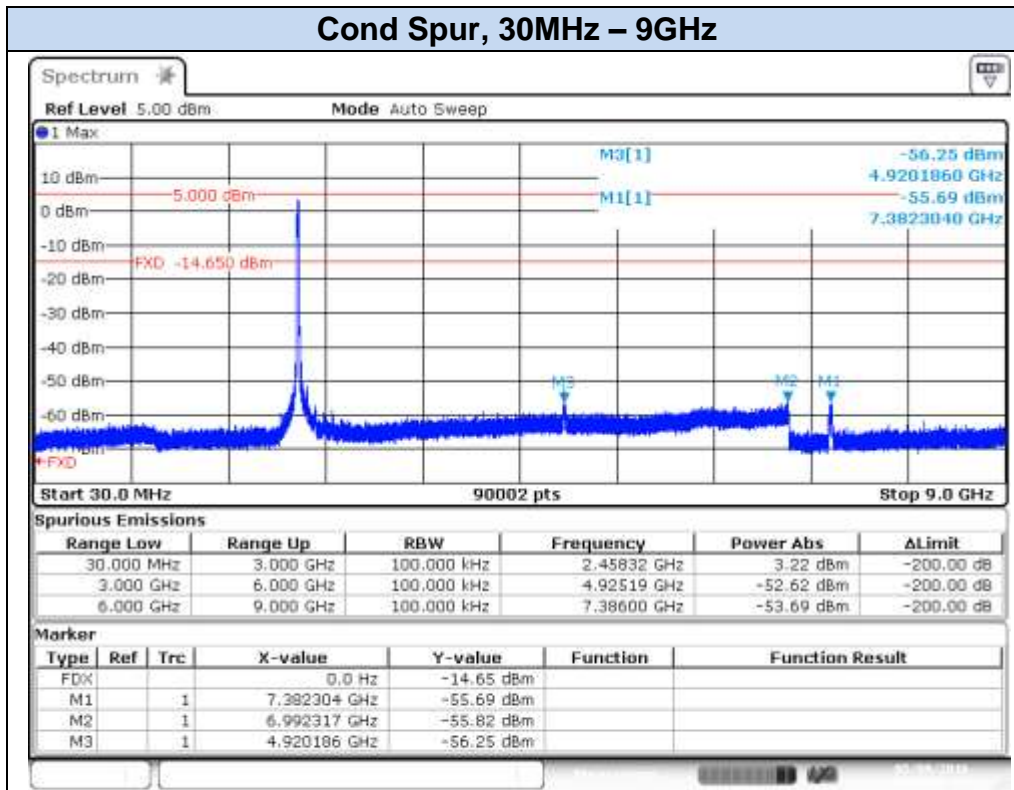

802.11n20 (MIMO), HT8 – Chain B, CH11

Date: 9.MAY.2016 10:35:05