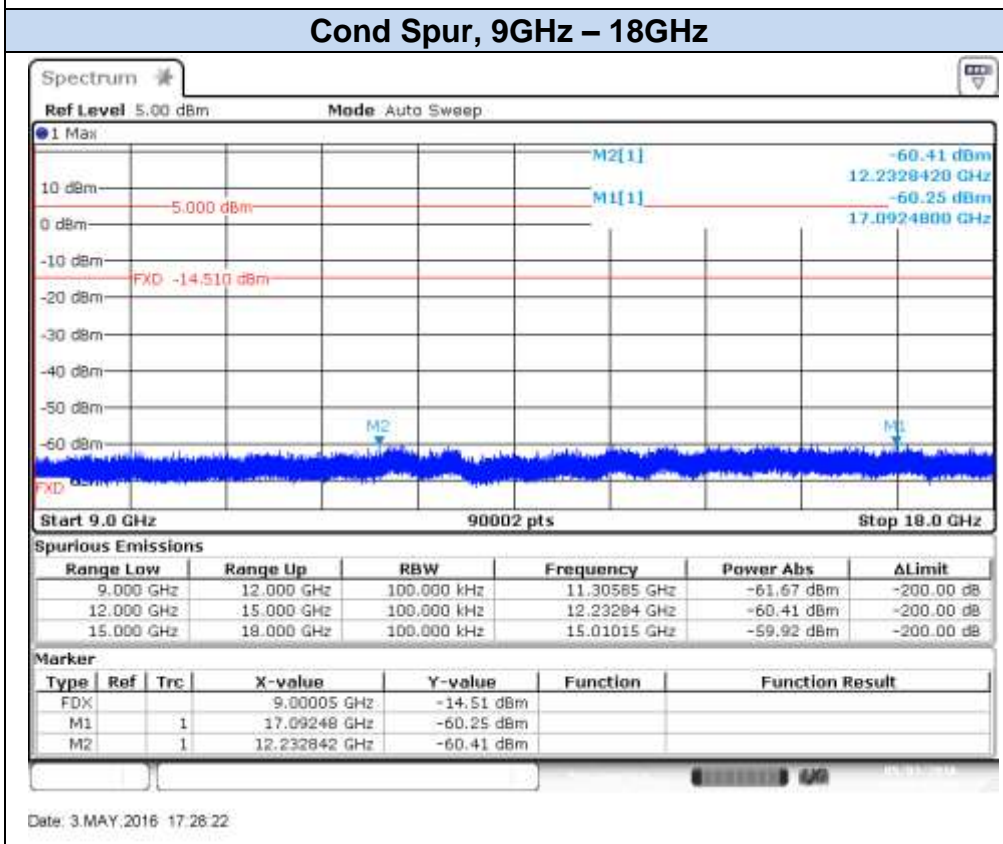

## 802.11g, 6Mbps – Chain B, CH12

Date: 4.MAY.2016 09:56:01

Date: 4.MAY.2016 09:56:33

### 802.11g, 6Mbps – Chain B, CH13

Date: 6 MAY 2016 11:00:24

Date: 6 MAY 2016 11:00:58

**802.11n20 (SISO), HT0 – Chain A, CH1**

**802.11n20 (SISO), HT0 – Chain A, CH7**

Date: 3.MAY.2016 17:24:41

Date: 3.MAY.2016 17:25:20

## 802.11n20 (SISO), HT0 – Chain A, CH11

Date: 3.MAY.2016 17:27:44

Date: 3.MAY.2016 17:28:22

**802.11n20 (SISO), HT0 – Chain A, CH12**

Date: 6 MAY 2016 11:17:05

Date: 6 MAY 2016 11:17:41

## 802.11n20 (SISO), HT0 – Chain A, CH13

Date: 9.MAY.2016 11:47:59

Date: 9.MAY.2016 11:48:27

**802.11n20 (SISO), HT0 – Chain B, CH1**

**802.11n20 (SISO), HT0 – Chain B, CH7**