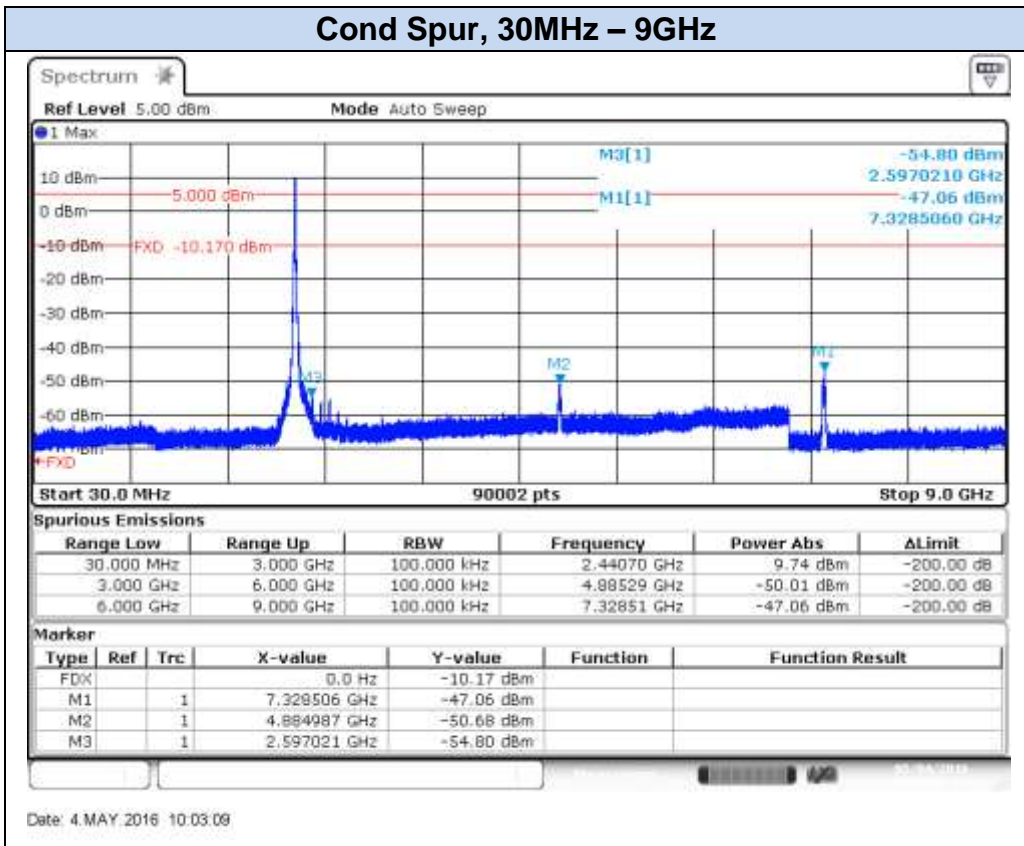

## 802.11n20 (SISO), HT0 – Chain A, CH13

Date: 9.MAY.2016 11:47:59

Date: 9.MAY.2016 11:48:27

**802.11n20 (SISO), HT0 – Chain B, CH1**

**802.11n20 (SISO), HT0 – Chain B, CH7**

## 802.11n20 (SISO), HT0 – Chain B, CH11

Date: 4.MAY.2016 10:05:49

Date: 4.MAY.2016 10:06:20

**802.11n20 (SISO), HT0 – Chain B, CH12**

Date: 6 MAY 2016 17:37:23

Date: 6 MAY 2016 17:40:18

**802.11n20 (SISO), HT0 – Chain B, CH13**