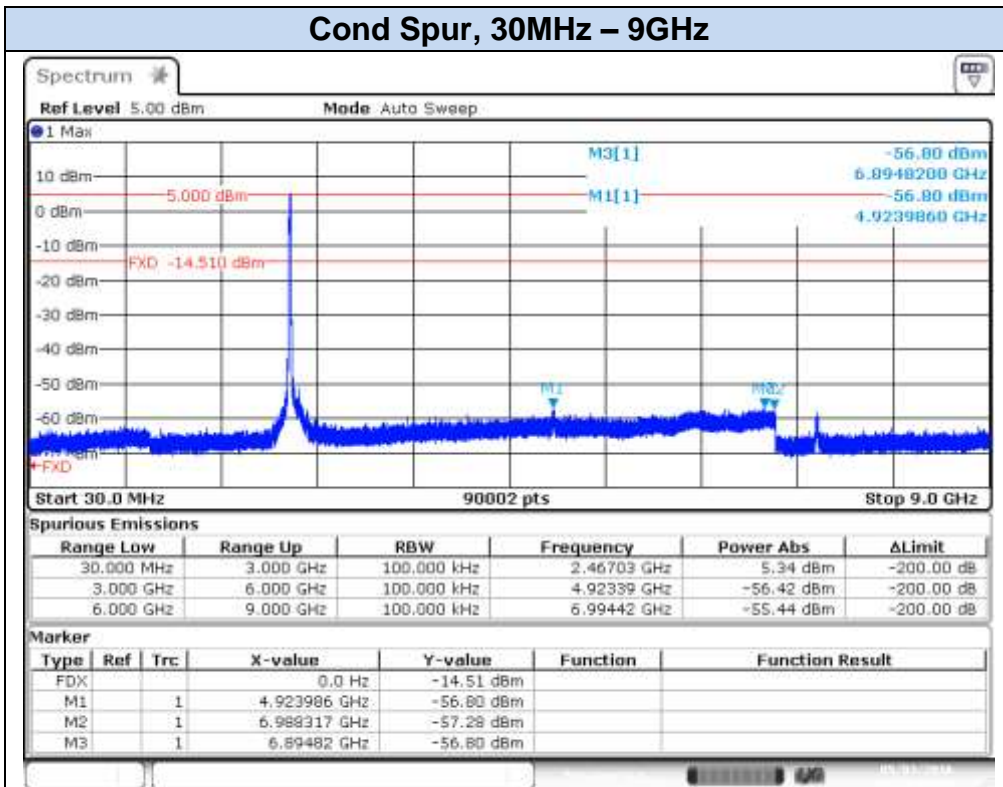

### 802.11g, 6Mbps – Chain B, CH13

Date: 6 MAY 2016 11:00:24

Date: 6 MAY 2016 11:00:58

**802.11n20 (SISO), HT0 – Chain A, CH1**

**802.11n20 (SISO), HT0 – Chain A, CH7**

Date: 3.MAY.2016 17:24:41

Date: 3.MAY.2016 17:25:20

## 802.11n20 (SISO), HT0 – Chain A, CH11

Date: 3.MAY.2016 17:27:44

Date: 3.MAY.2016 17:28:22

**802.11n20 (SISO), HT0 – Chain A, CH12**

Date: 6 MAY 2016 11:17:05

Date: 6 MAY 2016 11:17:41