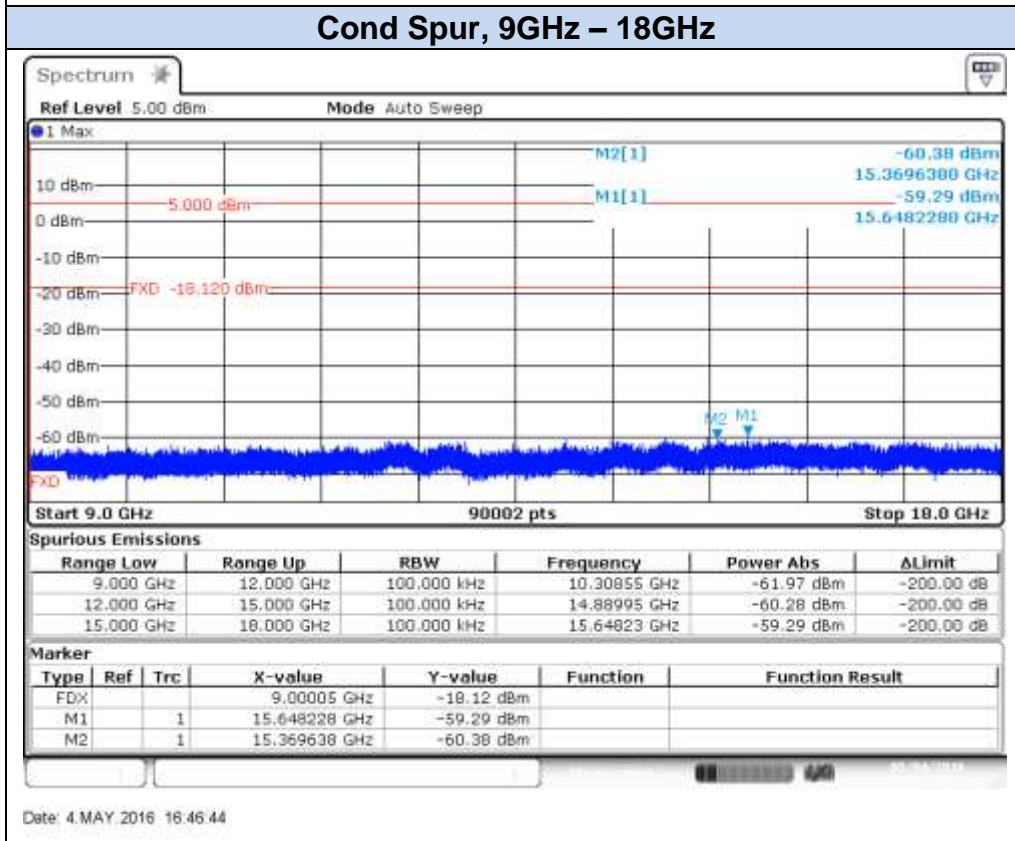

## 802.11n40 (SISO), HT0 – Chain B, CH9F

Date: 4.MAY.2016 10:24:39

Date: 4.MAY.2016 10:25:10

**802.11n40 (SISO), HT0 – Chain B, CH10F**

Date: 6 MAY 2016 18:03:00

Date: 6 MAY 2016 18:03:54

**802.11n40 (SISO), HT0 – Chain B, CH11F**

Date: 6 MAY 2016 18:25:27

Date: 6 MAY 2016 18:25:56

**802.11n40 (MIMO), HT8 – Chain A, CH3F**

Date: 6.MAY.2016 12:27:30

Date: 6.MAY.2016 12:28:02

**802.11n40 (MIMO), HT8 – Chain A, CH7F**

Date: 4.MAY.2016 16:46:13