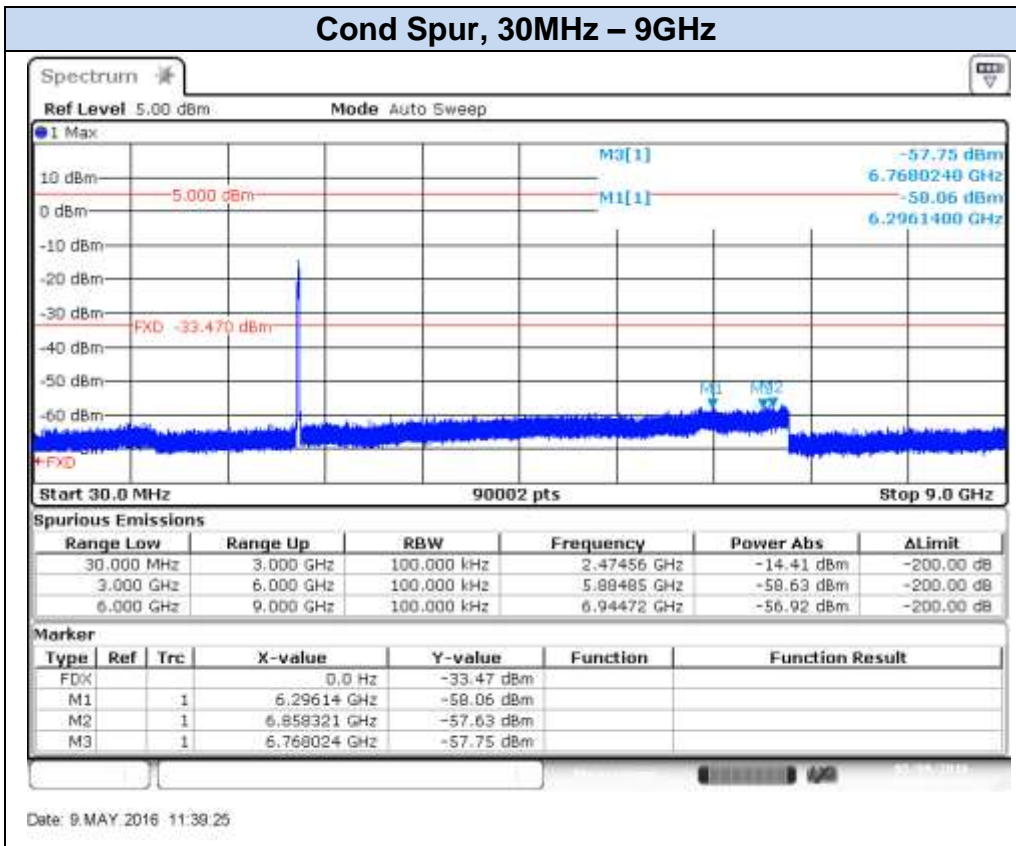

**802.11g, 6Mbps – Chain A, CH11**

Date: 3.MAY.2016 17:09:54

Date: 3.MAY.2016 17:10:49

**802.11g, 6Mbps – Chain A, CH12**

Date: 3.MAY.2016 17:14:16

Date: 3.MAY.2016 17:14:53

**802.11g, 6Mbps – Chain A, CH13**

## 802.11g, 6Mbps – Chain B, CH1

Date: 3.MAY.2016 18:50:15

Date: 3.MAY.2016 18:51:04

**802.11g, 6Mbps – Chain B, CH7**

Date: 3.MAY.2016 18:53:36

Date: 3.MAY.2016 18:54:12