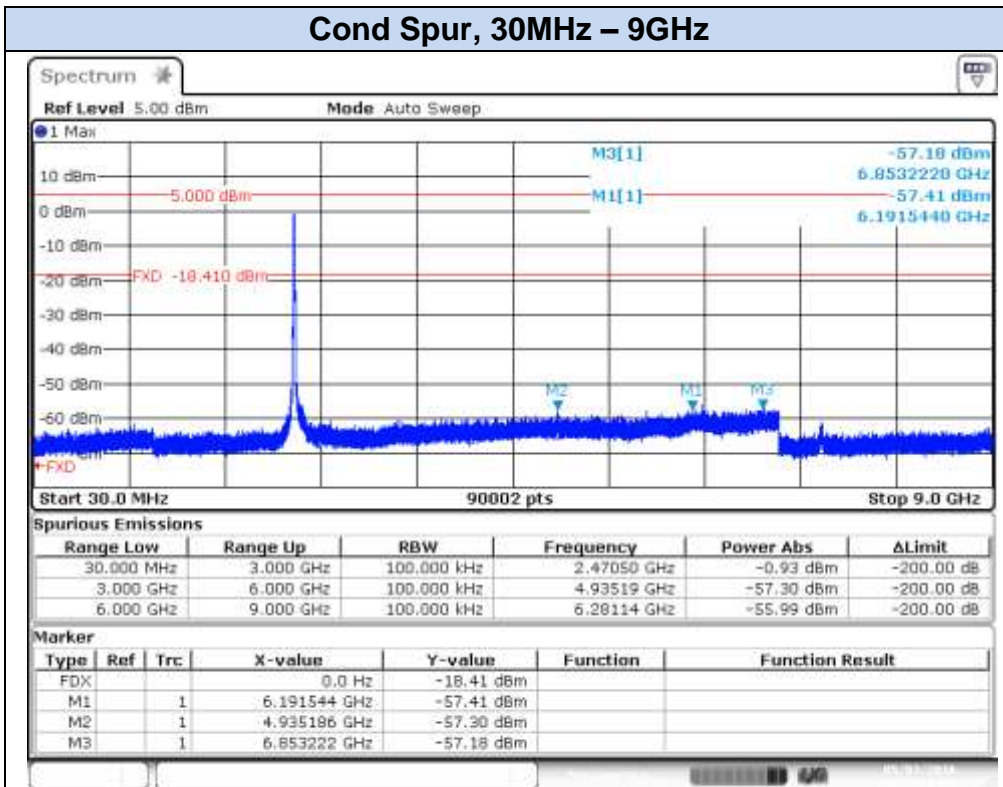

**802.11g, 6Mbps – Chain A, CH11**

Date: 3.MAY.2016 17:09:54

Date: 3.MAY.2016 17:10:49

**802.11g, 6Mbps – Chain A, CH12**

Date: 3.MAY.2016 17:14:16

Date: 3.MAY.2016 17:14:53

**802.11g, 6Mbps – Chain A, CH13**

## 802.11g, 6Mbps – Chain B, CH1

Date: 3.MAY.2016 18:50:15

Date: 3.MAY.2016 18:51:04

**802.11g, 6Mbps – Chain B, CH7**

Date: 3.MAY.2016 18:53:36

Date: 3.MAY.2016 18:54:12