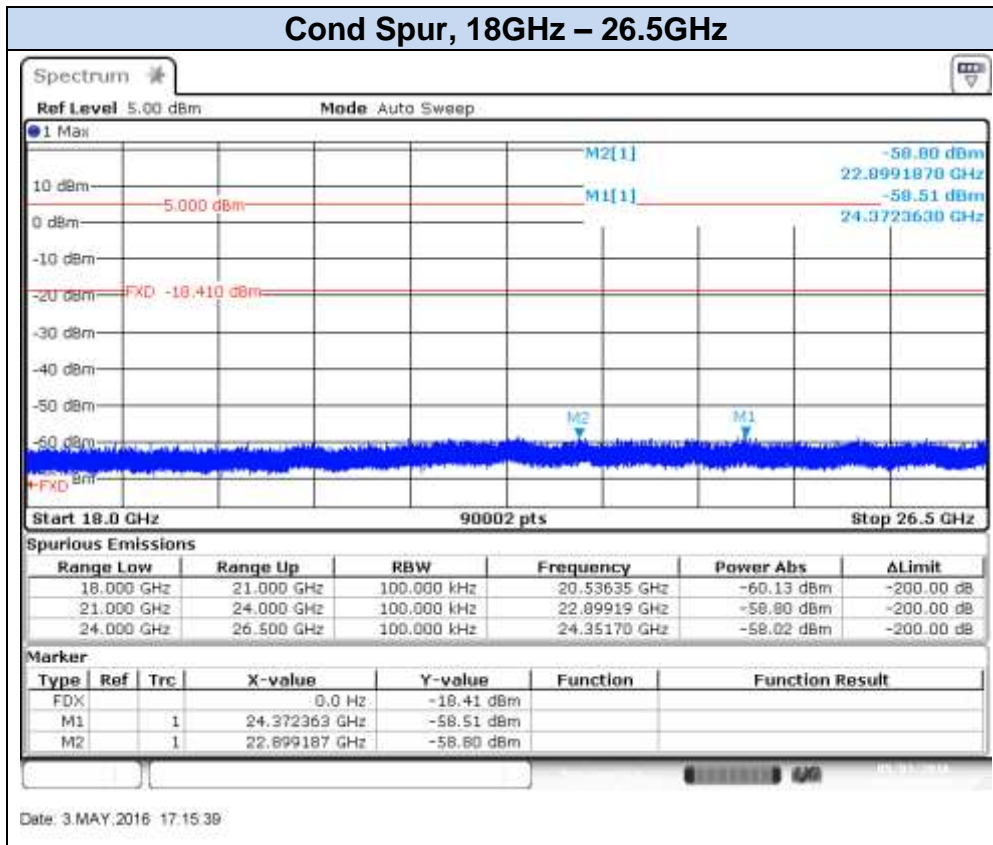

**802.11g, 6Mbps – Chain A, CH11**

Date: 3.MAY.2016 17:09:54

Date: 3.MAY.2016 17:10:49

**802.11g, 6Mbps – Chain A, CH12**

Date: 3.MAY.2016 17:14:16

Date: 3.MAY.2016 17:14:53

**802.11g, 6Mbps – Chain A, CH13**

## 802.11g, 6Mbps – Chain B, CH1

Date: 3.MAY.2016 18:50:15

Date: 3.MAY.2016 18:51:04

**802.11g, 6Mbps – Chain B, CH7**

Date: 3.MAY.2016 18:53:36

Date: 3.MAY.2016 18:54:12