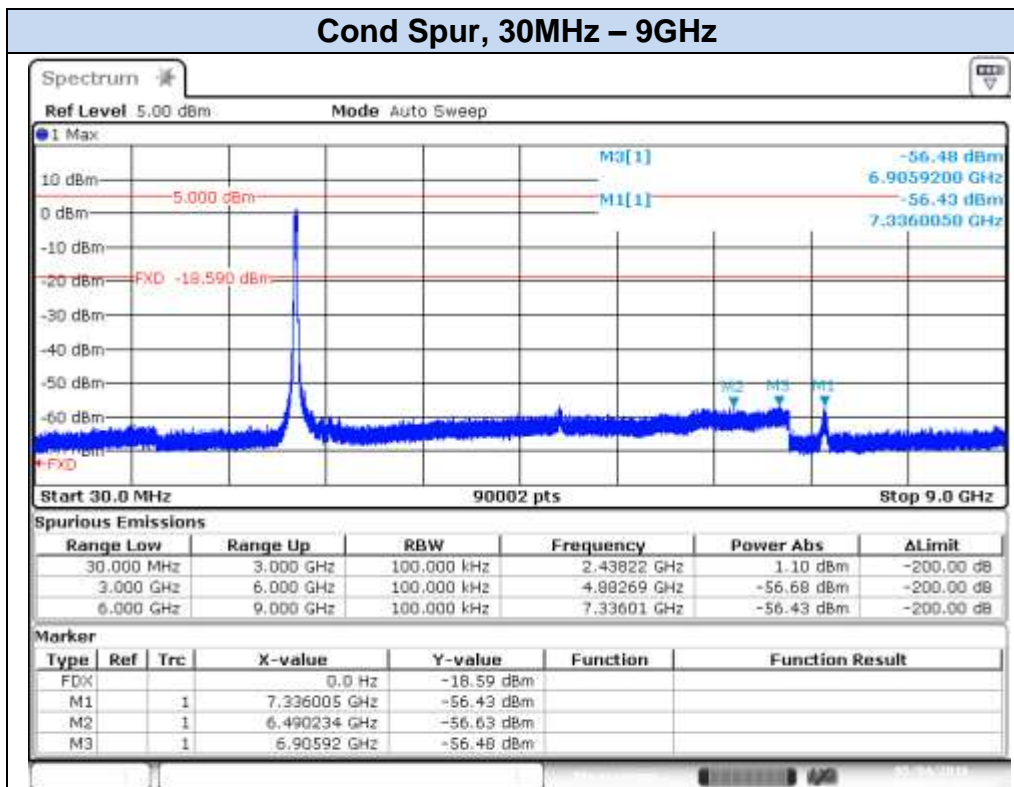

802.11n40 (SISO), HT0 – Chain B, CH9F

Date: 4.MAY.2016 10:24:39