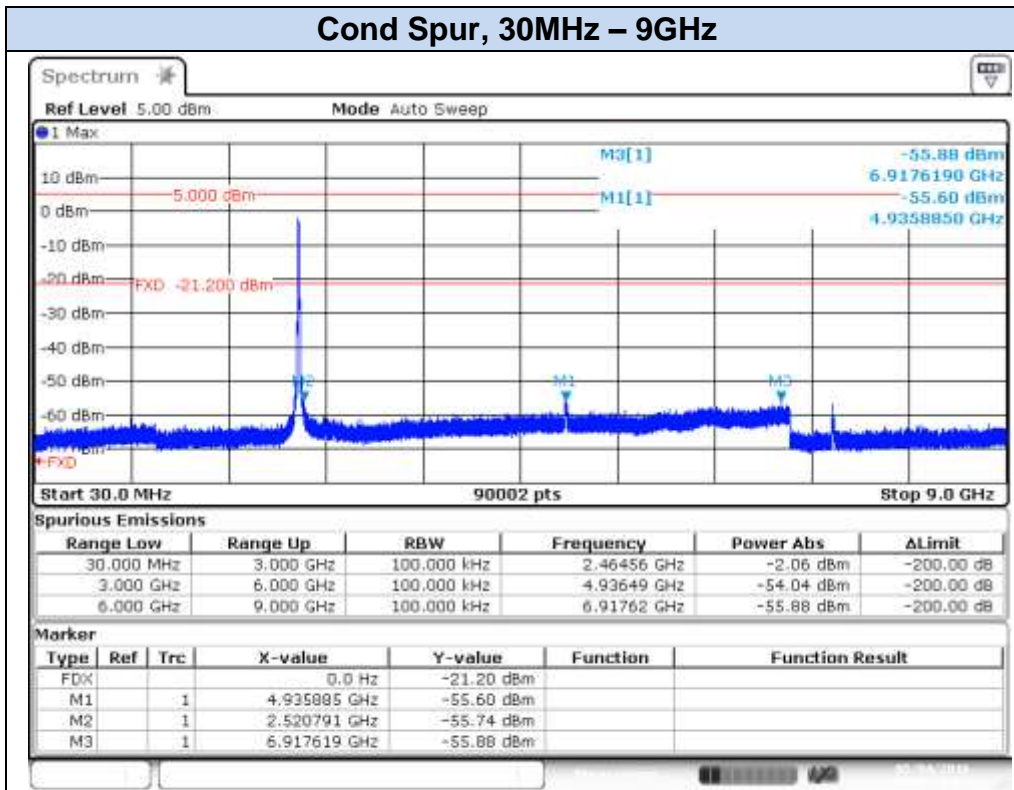

802.11g, 6Mbps – Chain B, CH12

Date: 4.MAY.2016 09:56:01