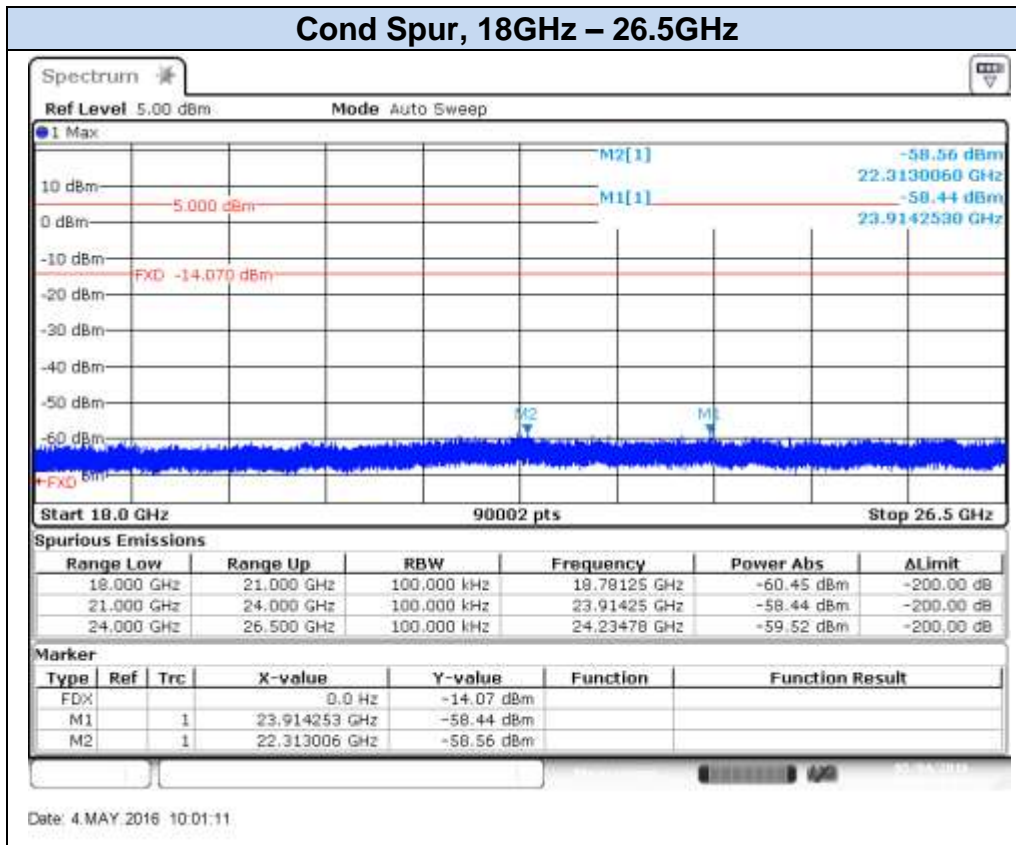

## 802.11n20 (SISO), HT0 – Chain A, CH11

Date: 3.MAY.2016 17:27:44

Date: 3.MAY.2016 17:28:22

**802.11n20 (SISO), HT0 – Chain A, CH12**

Date: 6 MAY 2016 11:17:05

Date: 6 MAY 2016 11:17:41

## 802.11n20 (SISO), HT0 – Chain A, CH13

Date: 9.MAY.2016 11:47:59

Date: 9.MAY.2016 11:48:27

**802.11n20 (SISO), HT0 – Chain B, CH1**

**802.11n20 (SISO), HT0 – Chain B, CH7**

## 802.11n20 (SISO), HT0 – Chain B, CH11

Date: 4.MAY.2016 10:05:49

Date: 4.MAY.2016 10:06:20

**802.11n20 (SISO), HT0 – Chain B, CH12**

Date: 6 MAY 2016 17:37:23

Date: 6 MAY 2016 17:40:18

**802.11n20 (SISO), HT0 – Chain B, CH13**