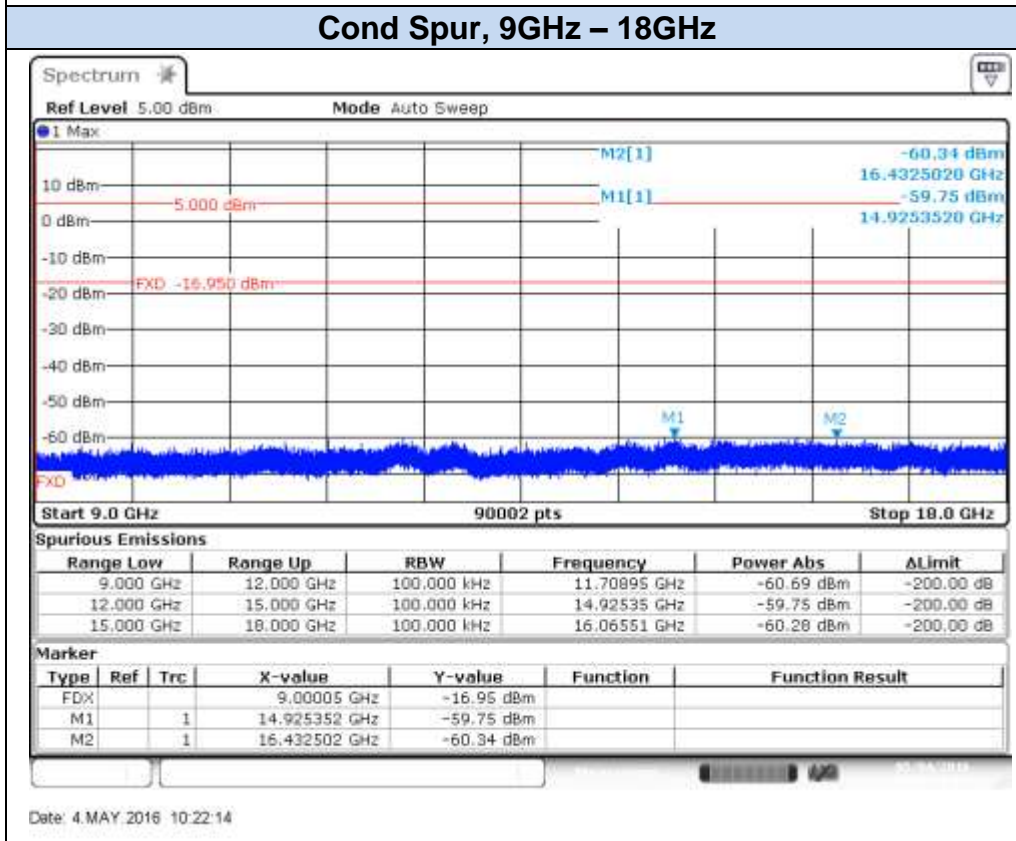

## 802.11n40 (SISO), HT0 – Chain A, CH9F

Date: 3.MAY.2016 17:44:51

Date: 3.MAY.2016 17:45:25

**802.11n40 (SISO), HT0 – Chain A, CH10F**

Date: 6 MAY 2016 11:40:21

Date: 6 MAY 2016 11:40:58

**802.11n40 (SISO), HT0 – Chain A, CH11F**

**802.11n40 (SISO), HT0 – Chain B, CH3F**

Date: 4.MAY.2016 10:18:50

Date: 4.MAY.2016 10:19:26

**802.11n40 (SISO), HT0 – Chain B, CH7F**

## 802.11n40 (SISO), HT0 – Chain B, CH9F

Date: 4.MAY.2016 10:24:39

Date: 4.MAY.2016 10:25:10

**802.11n40 (SISO), HT0 – Chain B, CH10F**

Date: 6 MAY 2016 18:03:00

Date: 6 MAY 2016 18:03:54

**802.11n40 (SISO), HT0 – Chain B, CH11F**