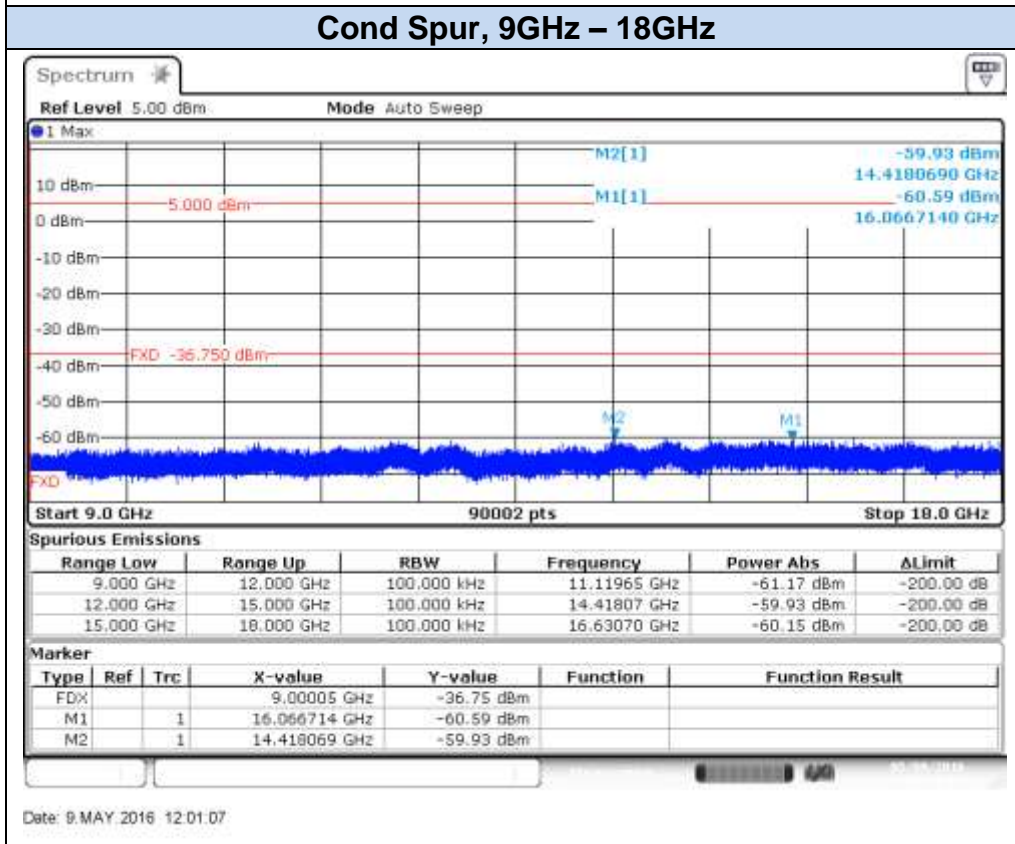

802.11n20 (MIMO), HT8 – Chain A, CH13