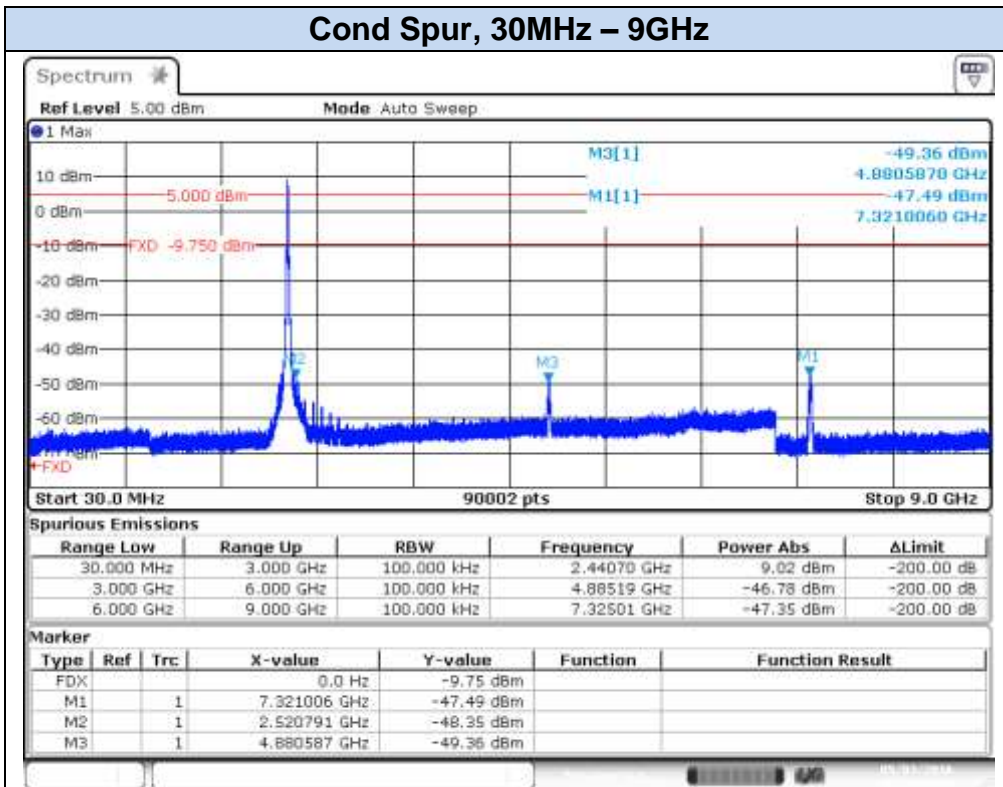

## 802.11g, 6Mbps – Chain B, CH1

Date: 3.MAY.2016 18:50:15

Date: 3.MAY.2016 18:51:04

**802.11g, 6Mbps – Chain B, CH7**

Date: 3.MAY.2016 18:53:36

Date: 3.MAY.2016 18:54:12

## 802.11g, 6Mbps – Chain B, CH11

Date: 4.MAY.2016 09:52:14

Date: 4.MAY.2016 09:53:05