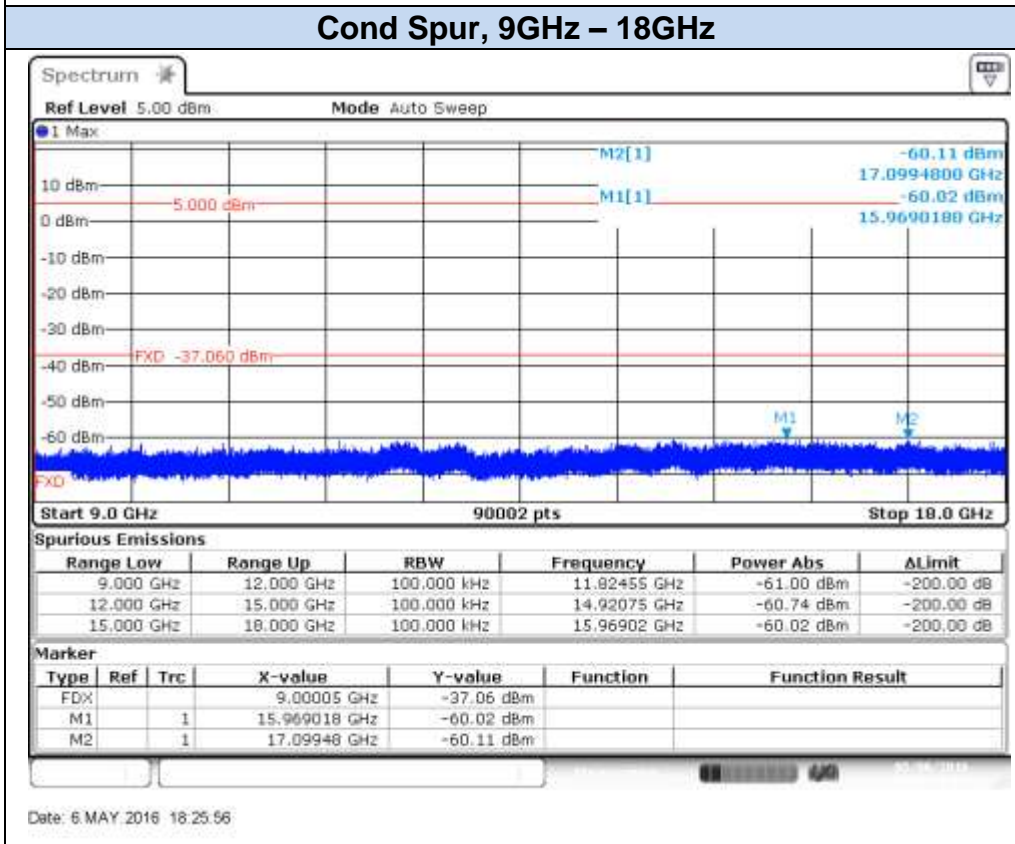

Date: 6 MAY 2016 18:25:56