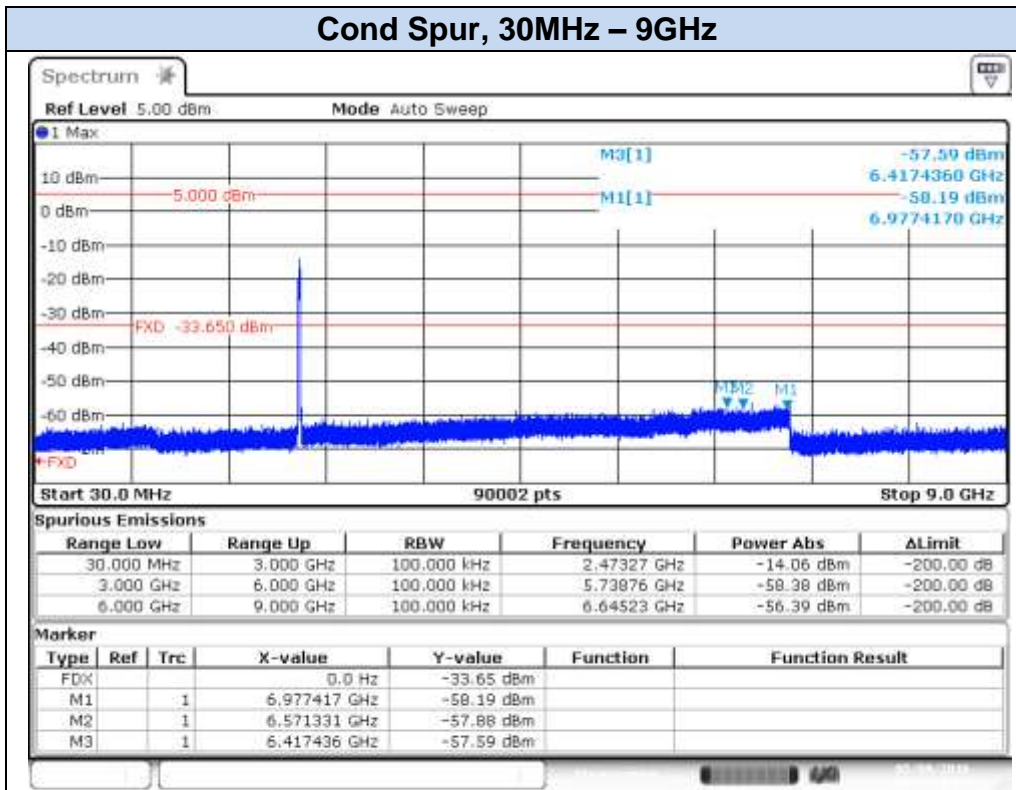

## 802.11n20 (SISO), HT0 – Chain B, CH11

Date: 4.MAY.2016 10:05:49

Date: 4.MAY.2016 10:06:20

**802.11n20 (SISO), HT0 – Chain B, CH12**

Date: 6 MAY 2016 17:37:23

Date: 6 MAY 2016 17:40:18

**802.11n20 (SISO), HT0 – Chain B, CH13**