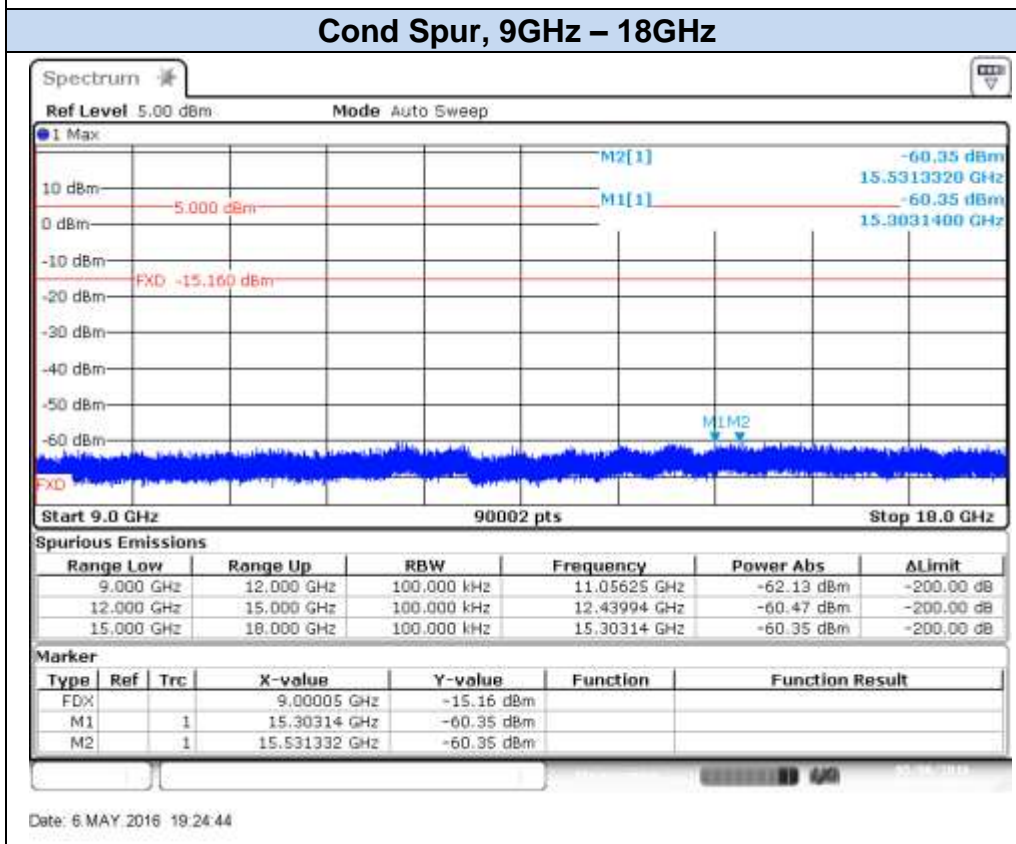

## 802.11n20 (MIMO), HT8 – Chain A, CH13

## 802.11n20 (MIMO), HT8 – Chain B, CH1

Date: 6 MAY 2016 19:24:13

Date: 6 MAY 2016 19:24:44

**802.11n20 (MIMO), HT8 – Chain B, CH7**

**Cond Spur, 30MHz – 9GHz**

Date: 6 MAY 2016 19:17:59

**Cond Spur, 9GHz – 18GHz**