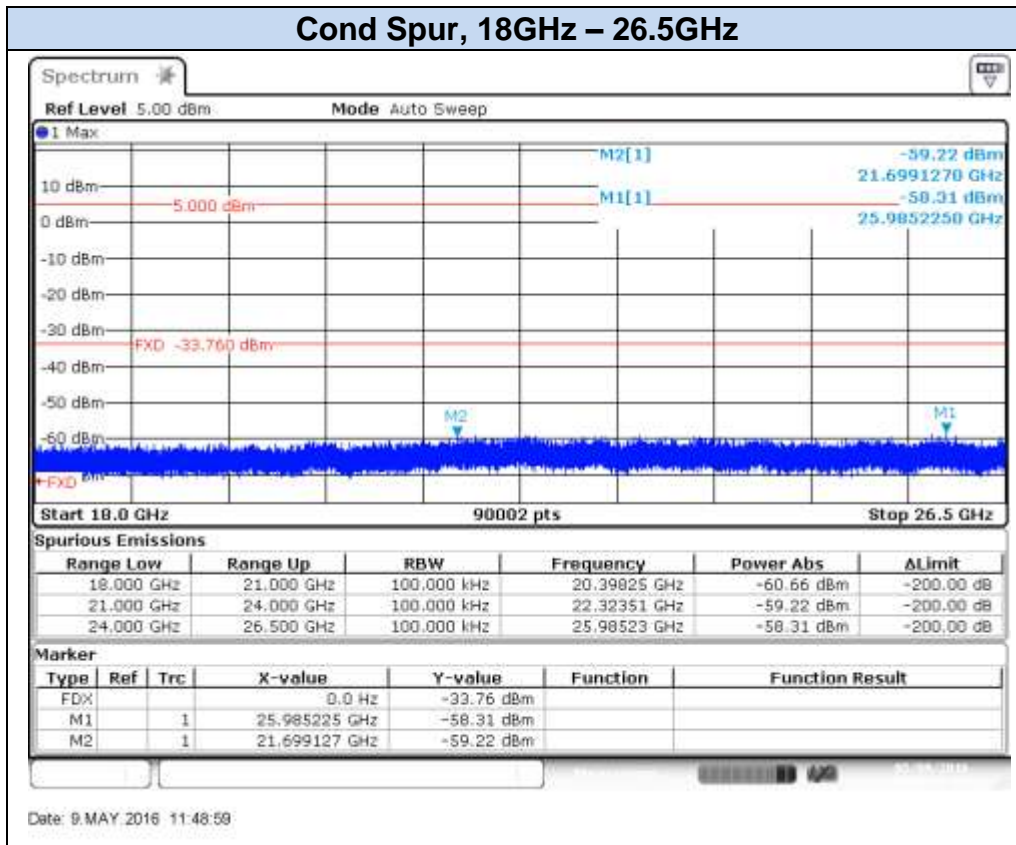

### 802.11g, 6Mbps – Chain B, CH13

Date: 6 MAY 2016 11:00:24

Date: 6 MAY 2016 11:00:58

**802.11n20 (SISO), HT0 – Chain A, CH1**

**802.11n20 (SISO), HT0 – Chain A, CH7**

Date: 3.MAY.2016 17:24:41

Date: 3.MAY.2016 17:25:20

## 802.11n20 (SISO), HT0 – Chain A, CH11

Date: 3.MAY.2016 17:27:44

Date: 3.MAY.2016 17:28:22

**802.11n20 (SISO), HT0 – Chain A, CH12**

Date: 6 MAY 2016 11:17:05

Date: 6 MAY 2016 11:17:41

## 802.11n20 (SISO), HT0 – Chain A, CH13

Date: 9.MAY.2016 11:47:59

Date: 9.MAY.2016 11:48:27

**802.11n20 (SISO), HT0 – Chain B, CH1**

**802.11n20 (SISO), HT0 – Chain B, CH7**