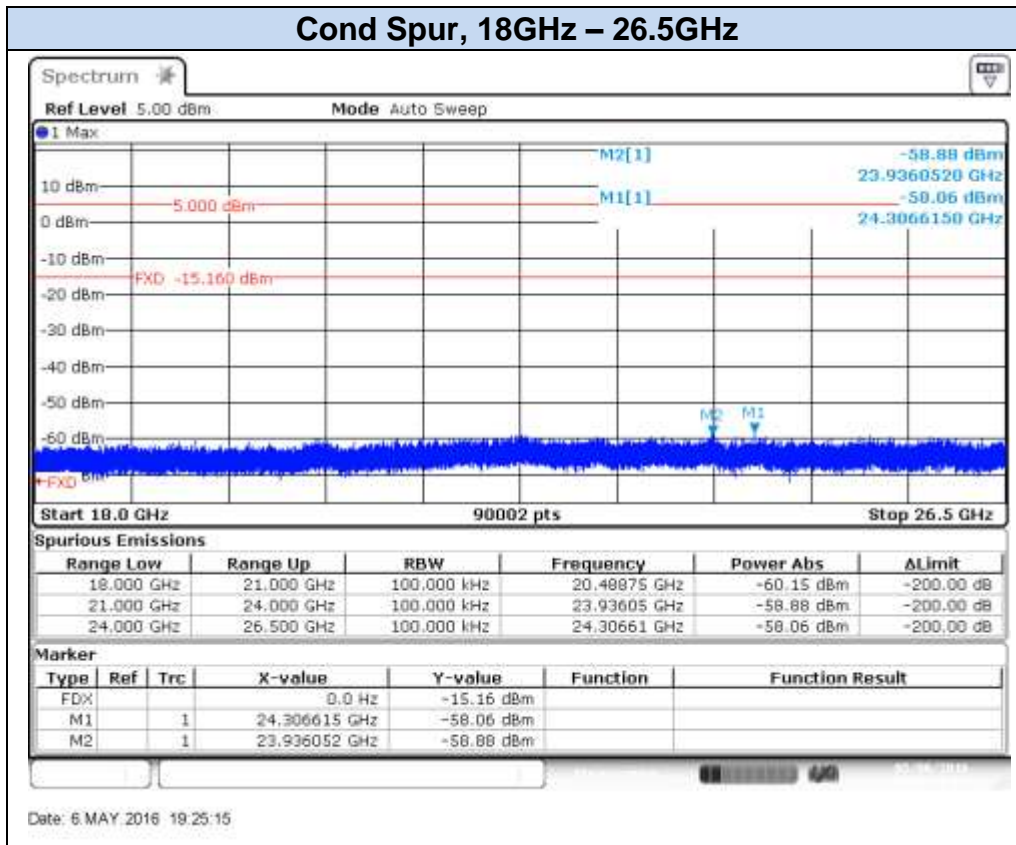

## 802.11n20 (MIMO), HT8 – Chain A, CH13

## 802.11n20 (MIMO), HT8 – Chain B, CH1

Date: 6 MAY 2016 19:24:13

Date: 6 MAY 2016 19:24:44

**802.11n20 (MIMO), HT8 – Chain B, CH7**

**Cond Spur, 30MHz – 9GHz**

Date: 6 MAY 2016 19:17:59

**Cond Spur, 9GHz – 18GHz**