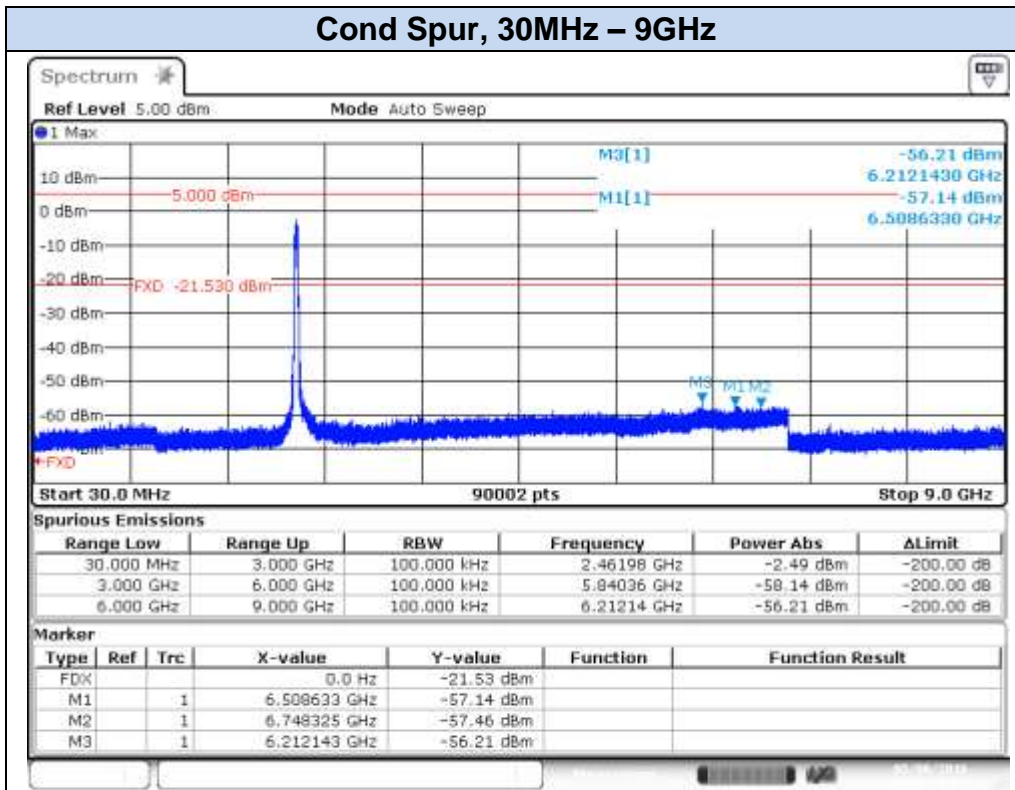

## 802.11n40 (SISO), HT0 – Chain A, CH9F

Date: 3.MAY.2016 17:44:51

Date: 3.MAY.2016 17:45:25

**802.11n40 (SISO), HT0 – Chain A, CH10F**

Date: 6 MAY 2016 11:40:21

Date: 6 MAY 2016 11:40:58

**802.11n40 (SISO), HT0 – Chain A, CH11F**