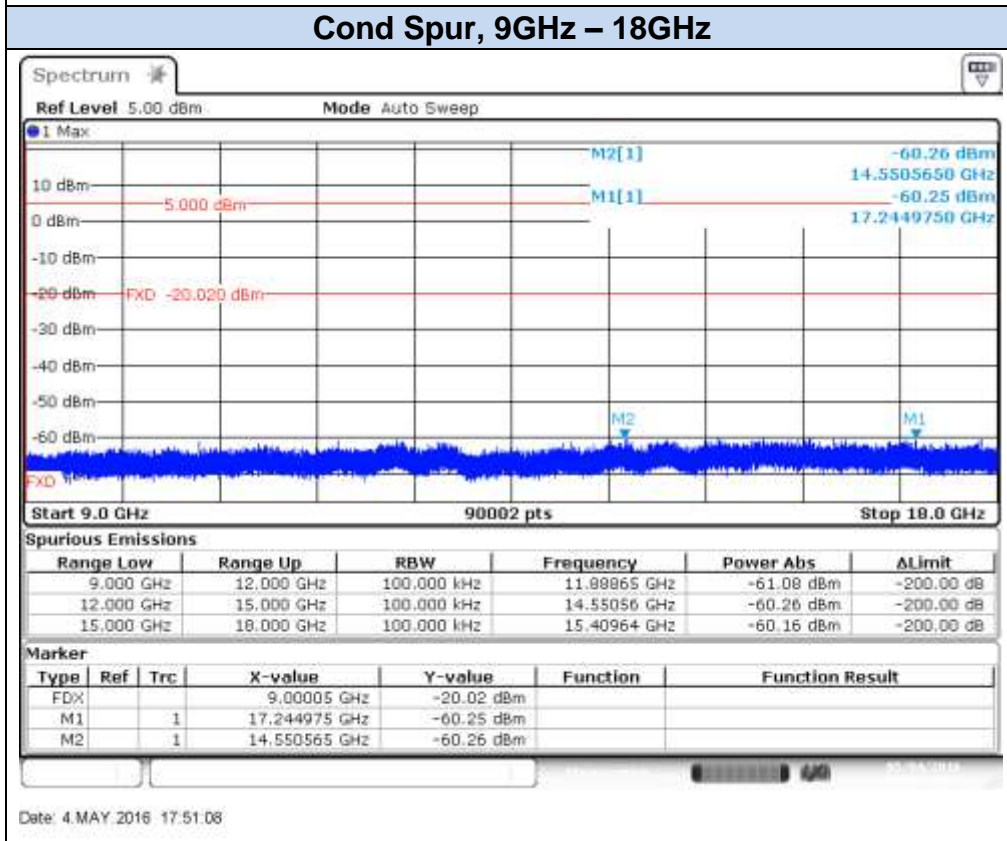

Date: 6 MAY 2016 18:25:27

Date: 6 MAY 2016 18:25:56

**802.11n40 (MIMO), HT8 – Chain A, CH3F**

Date: 6.MAY.2016 12:27:30

Date: 6.MAY.2016 12:28:02

**802.11n40 (MIMO), HT8 – Chain A, CH7F**

Date: 4.MAY.2016 16:46:13

Date: 4.MAY.2016 16:46:44

**802.11n40 (MIMO), HT8 – Chain A, CH9F**

Date: 4.MAY.2016 17:50:36

Date: 4.MAY.2016 17:51:08

**802.11n40 (MIMO), HT8 – Chain A, CH10F**

**802.11n40 (MIMO), HT8 – Chain A, CH11F**