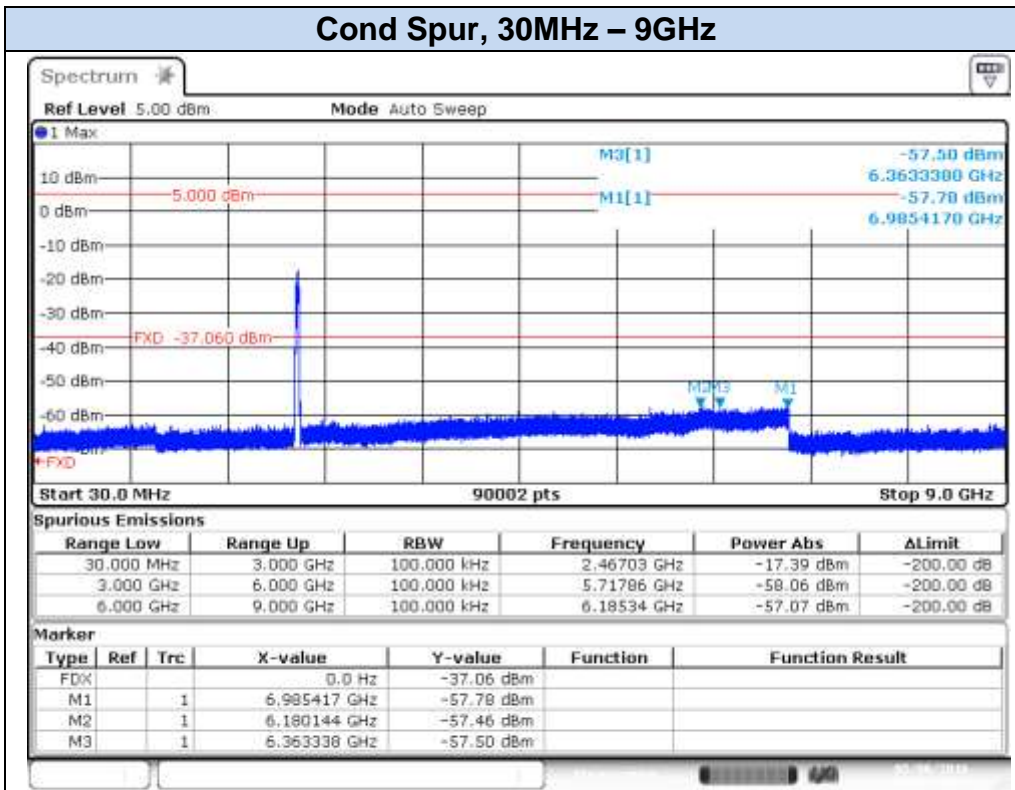

## 802.11n40 (SISO), HT0 – Chain B, CH9F

Date: 4.MAY.2016 10:24:39

Date: 4.MAY.2016 10:25:10

**802.11n40 (SISO), HT0 – Chain B, CH10F**

Date: 6 MAY 2016 18:03:00

Date: 6 MAY 2016 18:03:54

**802.11n40 (SISO), HT0 – Chain B, CH11F**