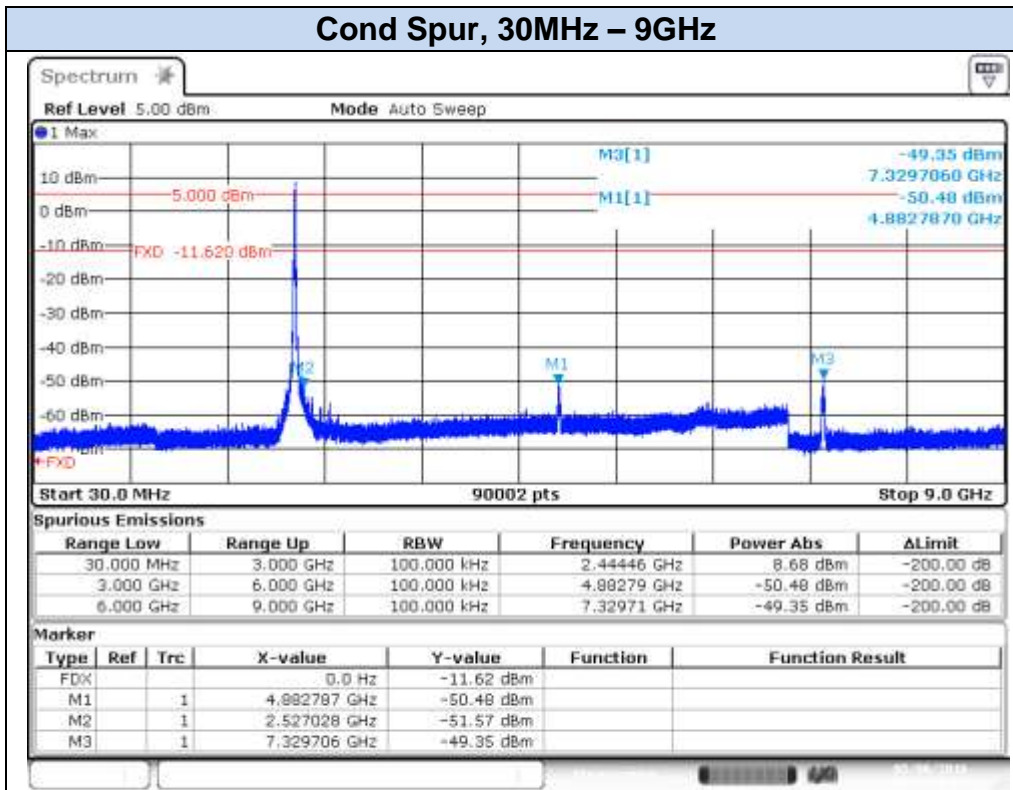

## 802.11n20 (MIMO), HT8 – Chain B, CH1

Date: 6 MAY 2016 19:24:13

Date: 6 MAY 2016 19:24:44

**802.11n20 (MIMO), HT8 – Chain B, CH7**

**Cond Spur, 30MHz – 9GHz**

Date: 6 MAY 2016 19:17:59

**Cond Spur, 9GHz – 18GHz**