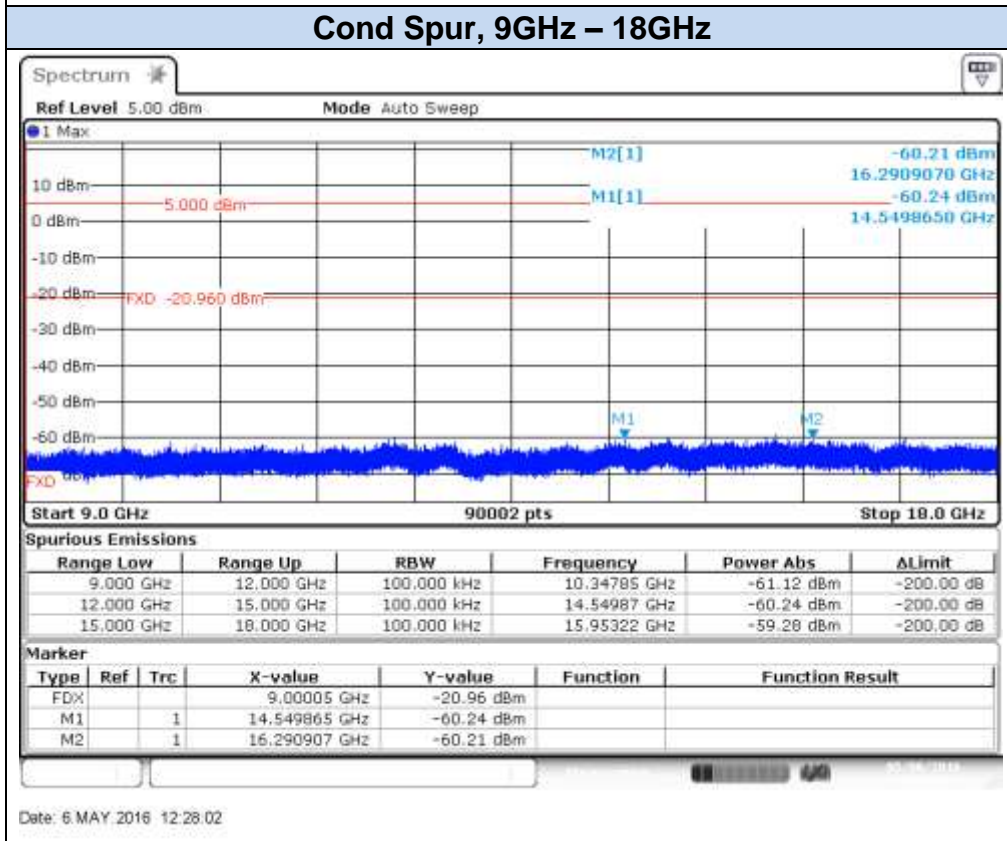

## 802.11n40 (SISO), HT0 – Chain B, CH9F

Date: 4.MAY.2016 10:24:39

Date: 4.MAY.2016 10:25:10

**802.11n40 (SISO), HT0 – Chain B, CH10F**

Date: 6 MAY 2016 18:03:00

Date: 6 MAY 2016 18:03:54

**802.11n40 (SISO), HT0 – Chain B, CH11F**

Date: 6 MAY 2016 18:25:27

Date: 6 MAY 2016 18:25:56

**802.11n40 (MIMO), HT8 – Chain A, CH3F**

Date: 6.MAY.2016 12:27:30

Date: 6.MAY.2016 12:28:02

**802.11n40 (MIMO), HT8 – Chain A, CH7F**

Date: 4.MAY.2016 16:46:13