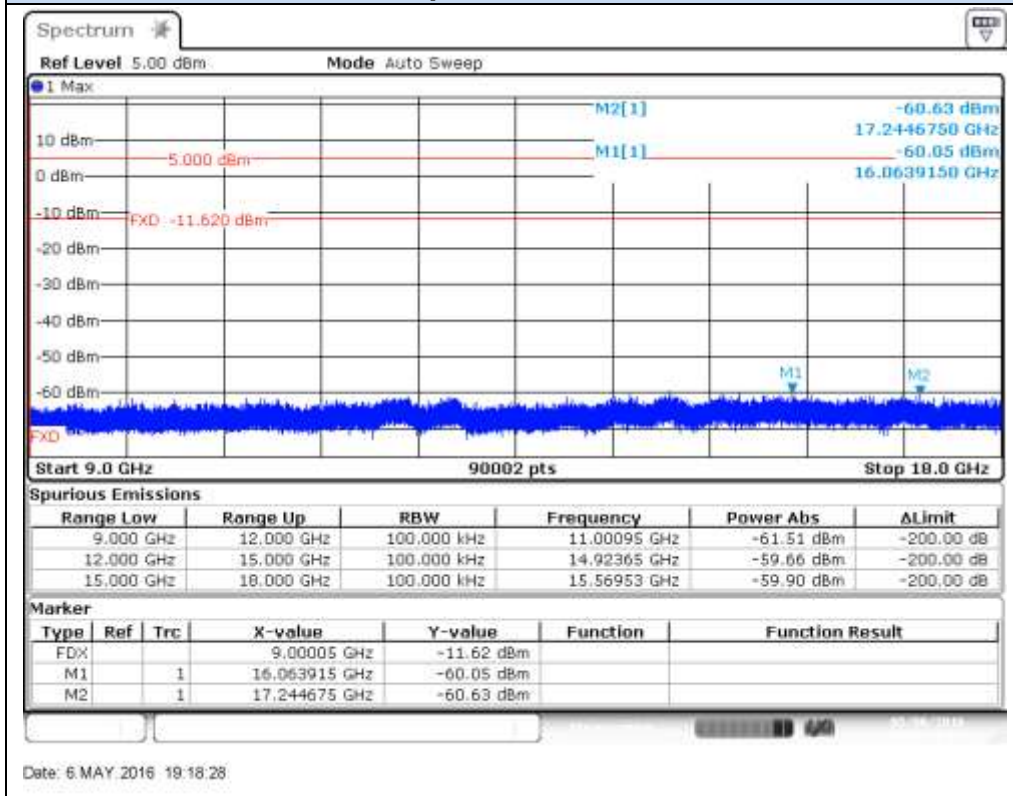

## 802.11n20 (MIMO), HT8 – Chain B, CH1

Date: 6 MAY 2016 19:24:13

Date: 6 MAY 2016 19:24:44

**802.11n20 (MIMO), HT8 – Chain B, CH7**

**Cond Spur, 30MHz – 9GHz**

Date: 6 MAY 2016 19:17:59

**Cond Spur, 9GHz – 18GHz**