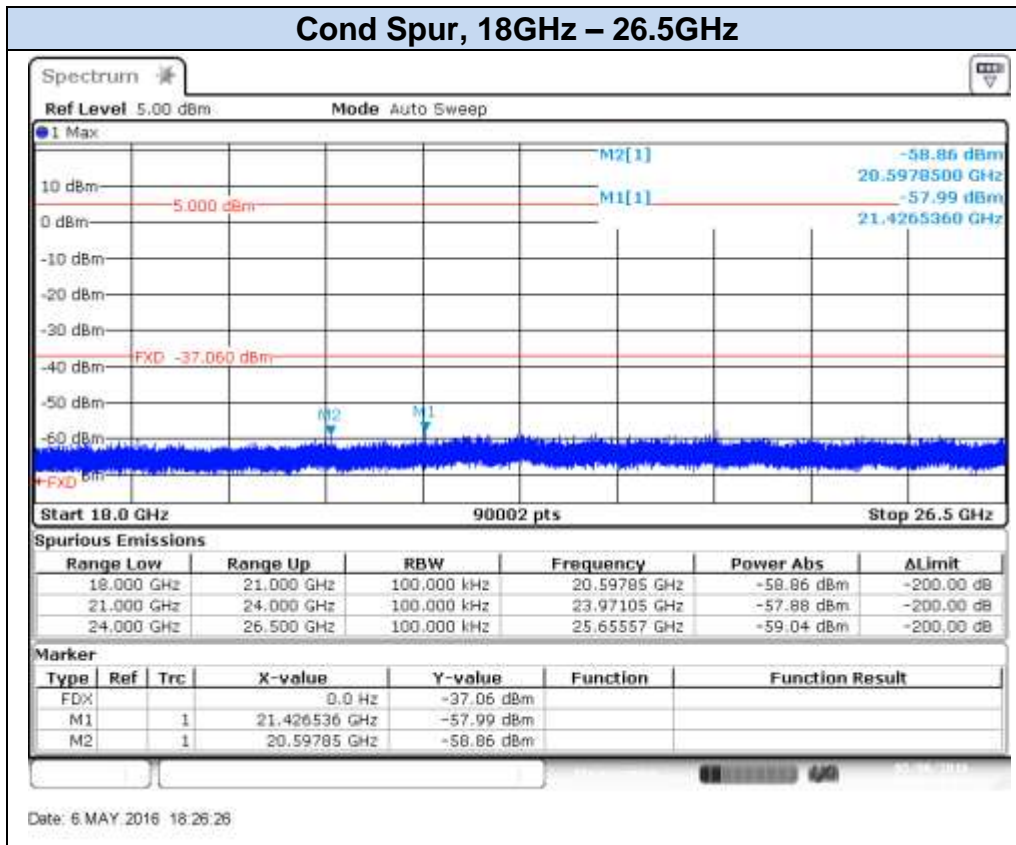

## 802.11n40 (SISO), HT0 – Chain B, CH9F

Date: 4.MAY.2016 10:24:39

Date: 4.MAY.2016 10:25:10

**802.11n40 (SISO), HT0 – Chain B, CH10F**

Date: 6 MAY 2016 18:03:00

Date: 6 MAY 2016 18:03:54

**802.11n40 (SISO), HT0 – Chain B, CH11F**

Date: 6 MAY 2016 18:25:27

Date: 6 MAY 2016 18:25:56

**802.11n40 (MIMO), HT8 – Chain A, CH3F**

Date: 6.MAY.2016 12:27:30

Date: 6.MAY.2016 12:28:02

**802.11n40 (MIMO), HT8 – Chain A, CH7F**

Date: 4.MAY.2016 16:46:13