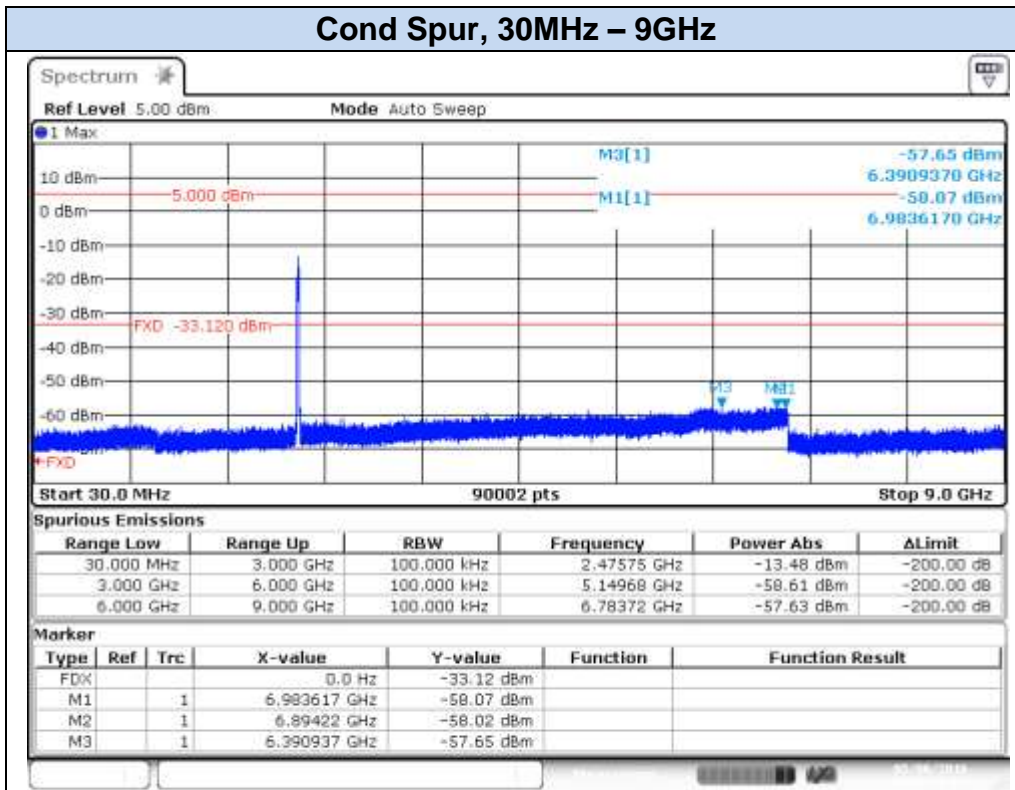

## 802.11g, 6Mbps – Chain B, CH12

Date: 4.MAY.2016 09:56:01

Date: 4.MAY.2016 09:56:33

### 802.11g, 6Mbps – Chain B, CH13

Date: 6 MAY 2016 11:00:24

Date: 6 MAY 2016 11:00:58

**802.11n20 (SISO), HT0 – Chain A, CH1**

**802.11n20 (SISO), HT0 – Chain A, CH7**

Date: 3.MAY.2016 17:24:41

Date: 3.MAY.2016 17:25:20