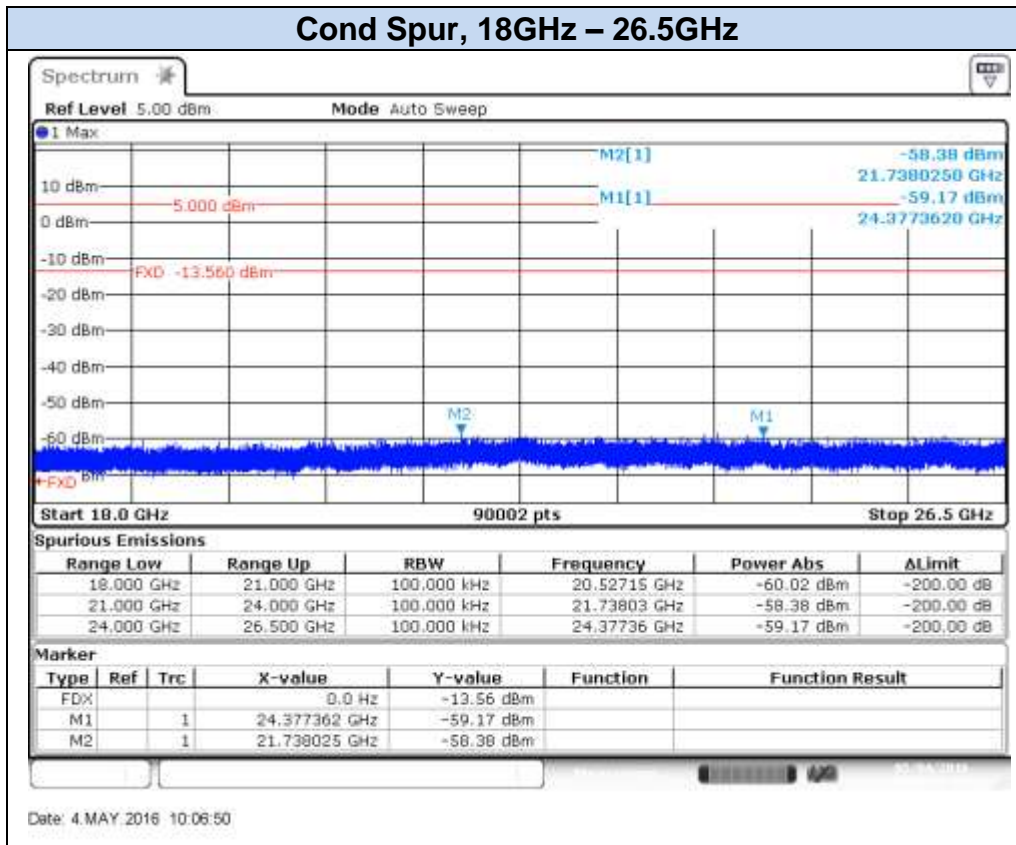

## 802.11n20 (SISO), HT0 – Chain A, CH11

Date: 3.MAY.2016 17:27:44

Date: 3.MAY.2016 17:28:22

**802.11n20 (SISO), HT0 – Chain A, CH12**

Date: 6 MAY 2016 11:17:05

Date: 6 MAY 2016 11:17:41

## 802.11n20 (SISO), HT0 – Chain A, CH13

Date: 9.MAY.2016 11:47:59

Date: 9.MAY.2016 11:48:27

**802.11n20 (SISO), HT0 – Chain B, CH1**

**802.11n20 (SISO), HT0 – Chain B, CH7**

## 802.11n20 (SISO), HT0 – Chain B, CH11

Date: 4.MAY.2016 10:05:49

Date: 4.MAY.2016 10:06:20

**802.11n20 (SISO), HT0 – Chain B, CH12**

Date: 6 MAY 2016 17:37:23

Date: 6 MAY 2016 17:40:18

**802.11n20 (SISO), HT0 – Chain B, CH13**