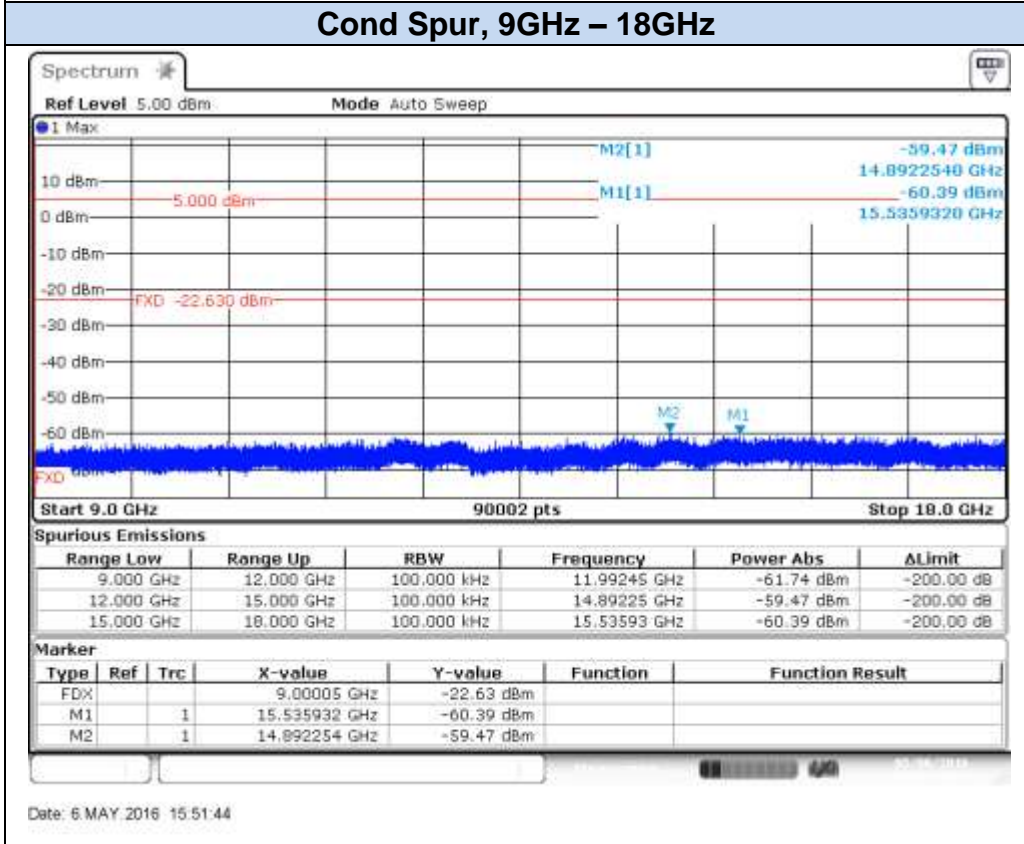

Date: 4.MAY.2016 16:46:44

**802.11n40 (MIMO), HT8 – Chain A, CH9F**

Date: 4.MAY.2016 17:50:36

Date: 4.MAY.2016 17:51:08

**802.11n40 (MIMO), HT8 – Chain A, CH10F**

**802.11n40 (MIMO), HT8 – Chain A, CH11F**