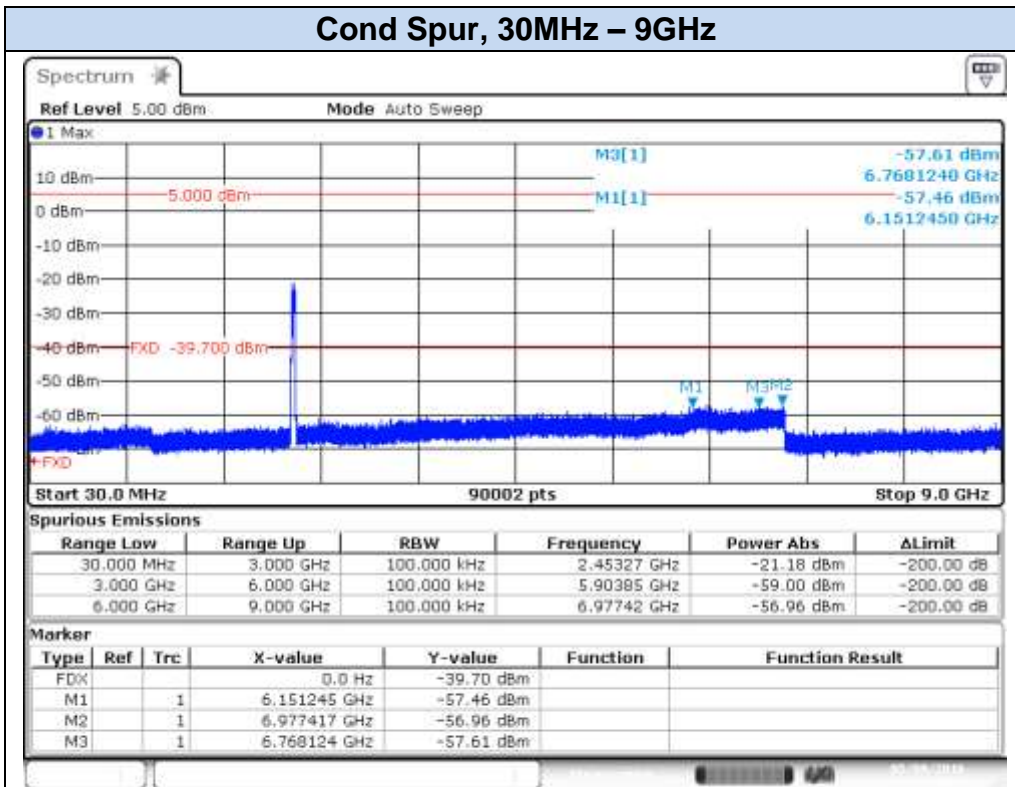

Date: 4.MAY.2016 16:46:44

**802.11n40 (MIMO), HT8 – Chain A, CH9F**

Date: 4.MAY.2016 17:50:36

Date: 4.MAY.2016 17:51:08

**802.11n40 (MIMO), HT8 – Chain A, CH10F**

**802.11n40 (MIMO), HT8 – Chain A, CH11F**