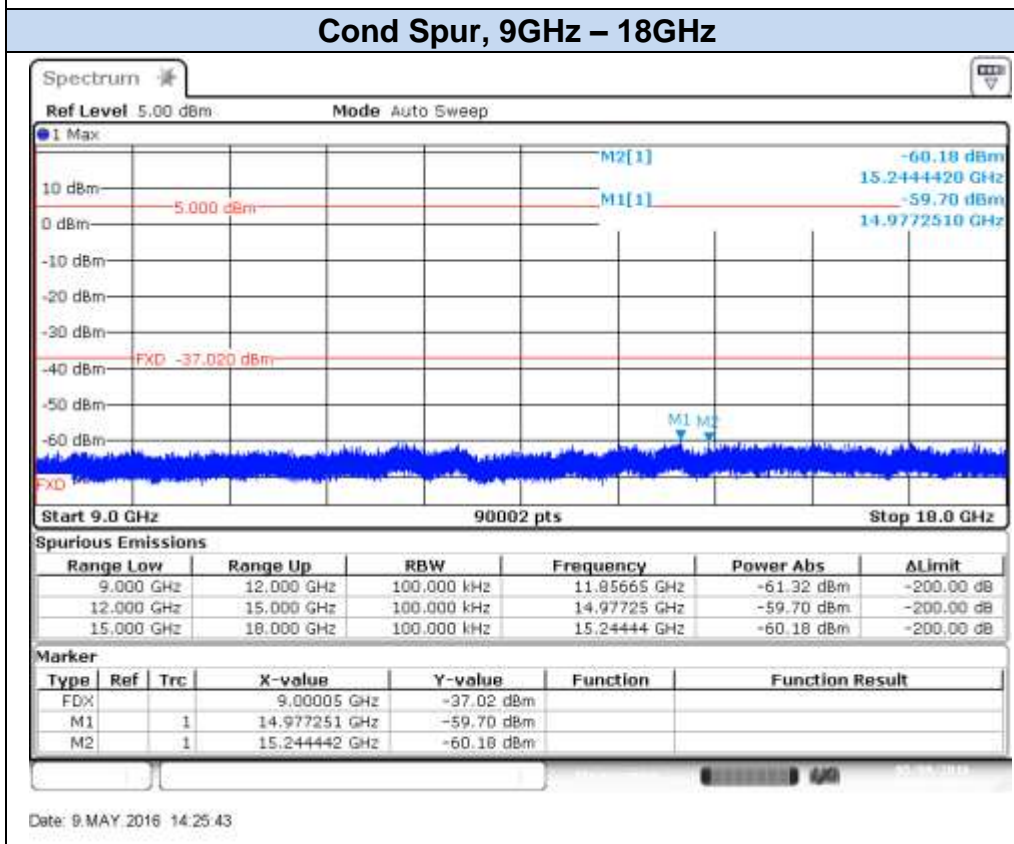

Date: 9.MAY.2016 14:25:43