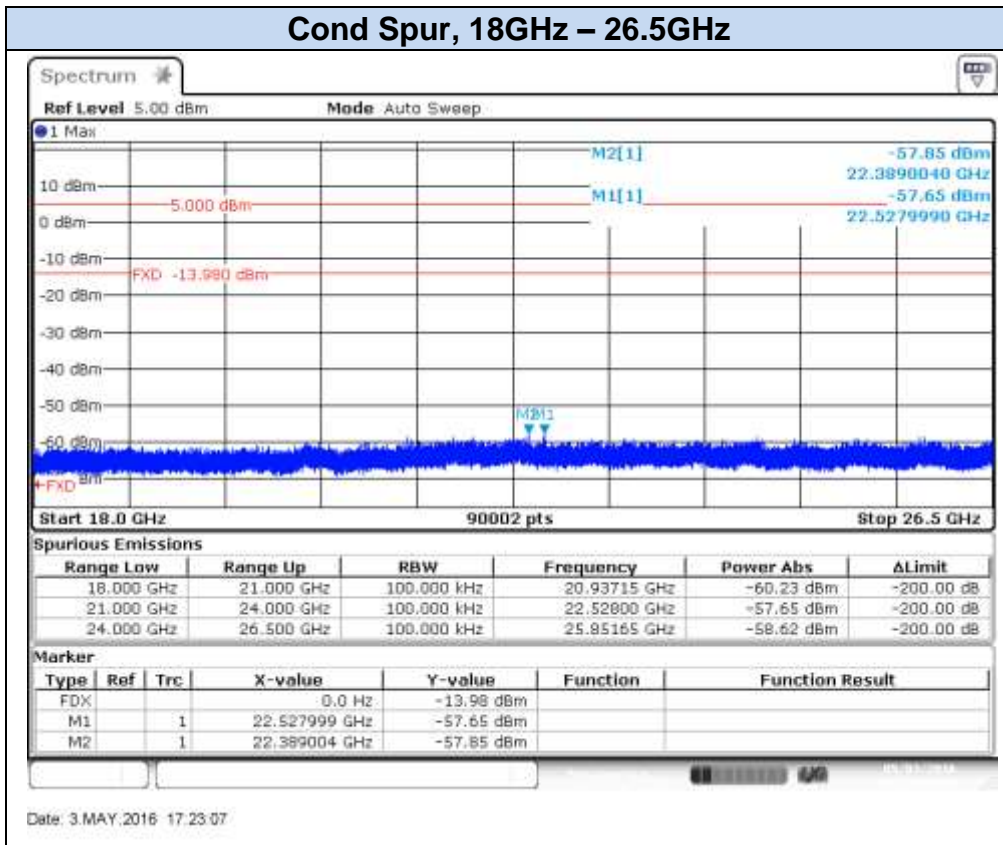

## 802.11g, 6Mbps – Chain B, CH12

Date: 4.MAY.2016 09:56:01

Date: 4.MAY.2016 09:56:33

### 802.11g, 6Mbps – Chain B, CH13

Date: 6 MAY 2016 11:00:24

Date: 6 MAY 2016 11:00:58

**802.11n20 (SISO), HT0 – Chain A, CH1**

**802.11n20 (SISO), HT0 – Chain A, CH7**

Date: 3.MAY.2016 17:24:41

Date: 3.MAY.2016 17:25:20

## 802.11n20 (SISO), HT0 – Chain A, CH11

Date: 3.MAY.2016 17:27:44

Date: 3.MAY.2016 17:28:22

**802.11n20 (SISO), HT0 – Chain A, CH12**

Date: 6 MAY 2016 11:17:05

Date: 6 MAY 2016 11:17:41

## 802.11n20 (SISO), HT0 – Chain A, CH13

Date: 9.MAY.2016 11:47:59

Date: 9.MAY.2016 11:48:27

**802.11n20 (SISO), HT0 – Chain B, CH1**

**802.11n20 (SISO), HT0 – Chain B, CH7**