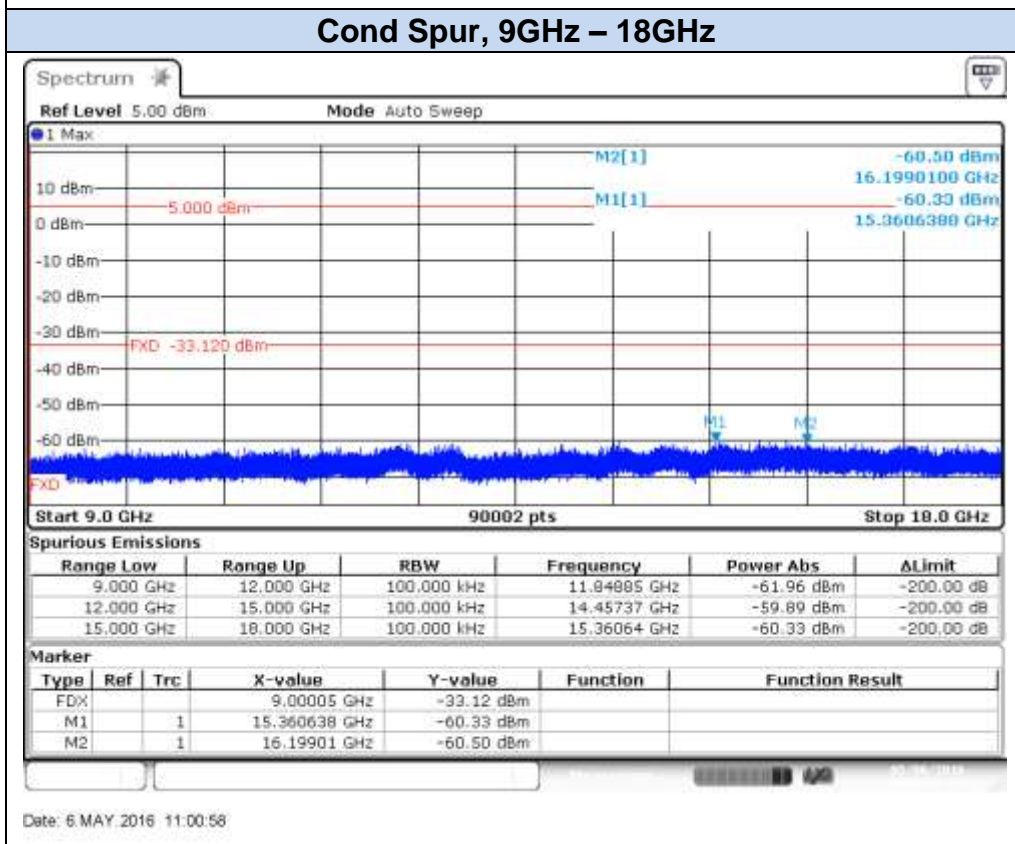

## 802.11g, 6Mbps – Chain B, CH11

Date: 4.MAY.2016 09:52:14

Date: 4.MAY.2016 09:53:05

## 802.11g, 6Mbps – Chain B, CH12

Date: 4.MAY.2016 09:56:01

Date: 4.MAY.2016 09:56:33

### 802.11g, 6Mbps – Chain B, CH13

Date: 6 MAY 2016 11:00:24

Date: 6 MAY 2016 11:00:58

**802.11n20 (SISO), HT0 – Chain A, CH1**

**802.11n20 (SISO), HT0 – Chain A, CH7**

Date: 3.MAY.2016 17:24:41

Date: 3.MAY.2016 17:25:20