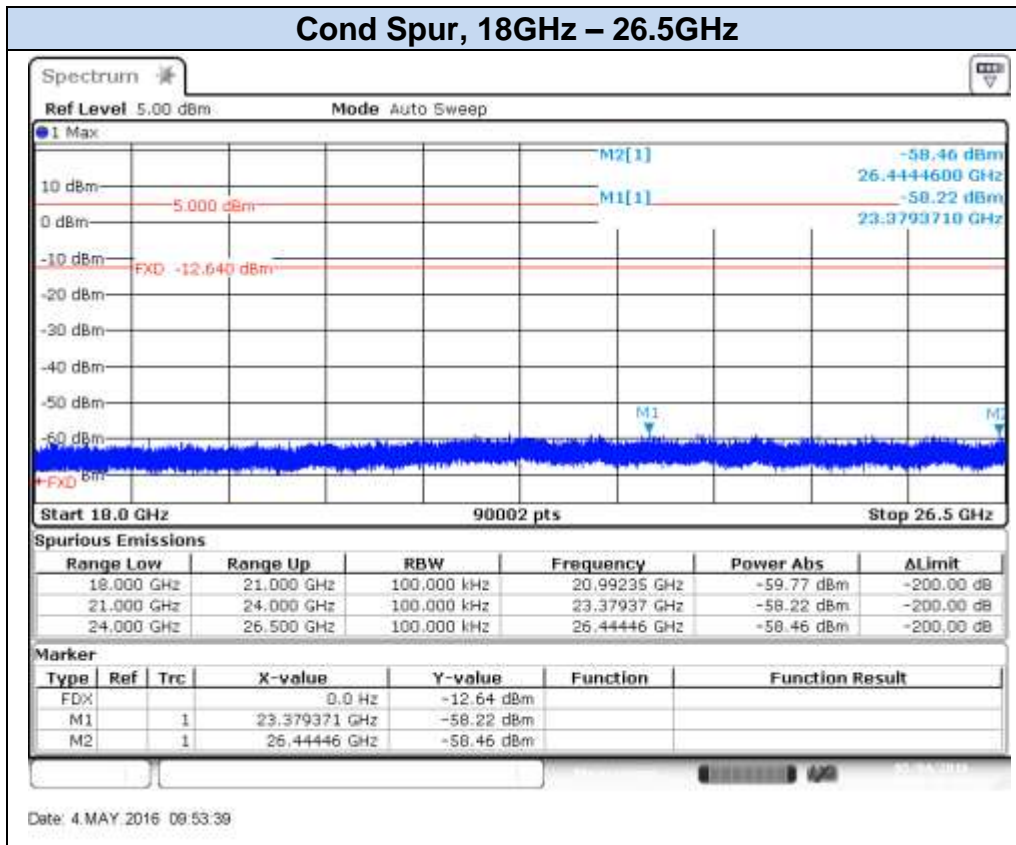

**802.11g, 6Mbps – Chain A, CH11**

Date: 3.MAY.2016 17:09:54

Date: 3.MAY.2016 17:10:49

**802.11g, 6Mbps – Chain A, CH12**

Date: 3.MAY.2016 17:14:16

Date: 3.MAY.2016 17:14:53

**802.11g, 6Mbps – Chain A, CH13**

## 802.11g, 6Mbps – Chain B, CH1

Date: 3.MAY.2016 18:50:15

Date: 3.MAY.2016 18:51:04

**802.11g, 6Mbps – Chain B, CH7**

Date: 3.MAY.2016 18:53:36

Date: 3.MAY.2016 18:54:12

## 802.11g, 6Mbps – Chain B, CH11

Date: 4.MAY.2016 09:52:14

Date: 4.MAY.2016 09:53:05