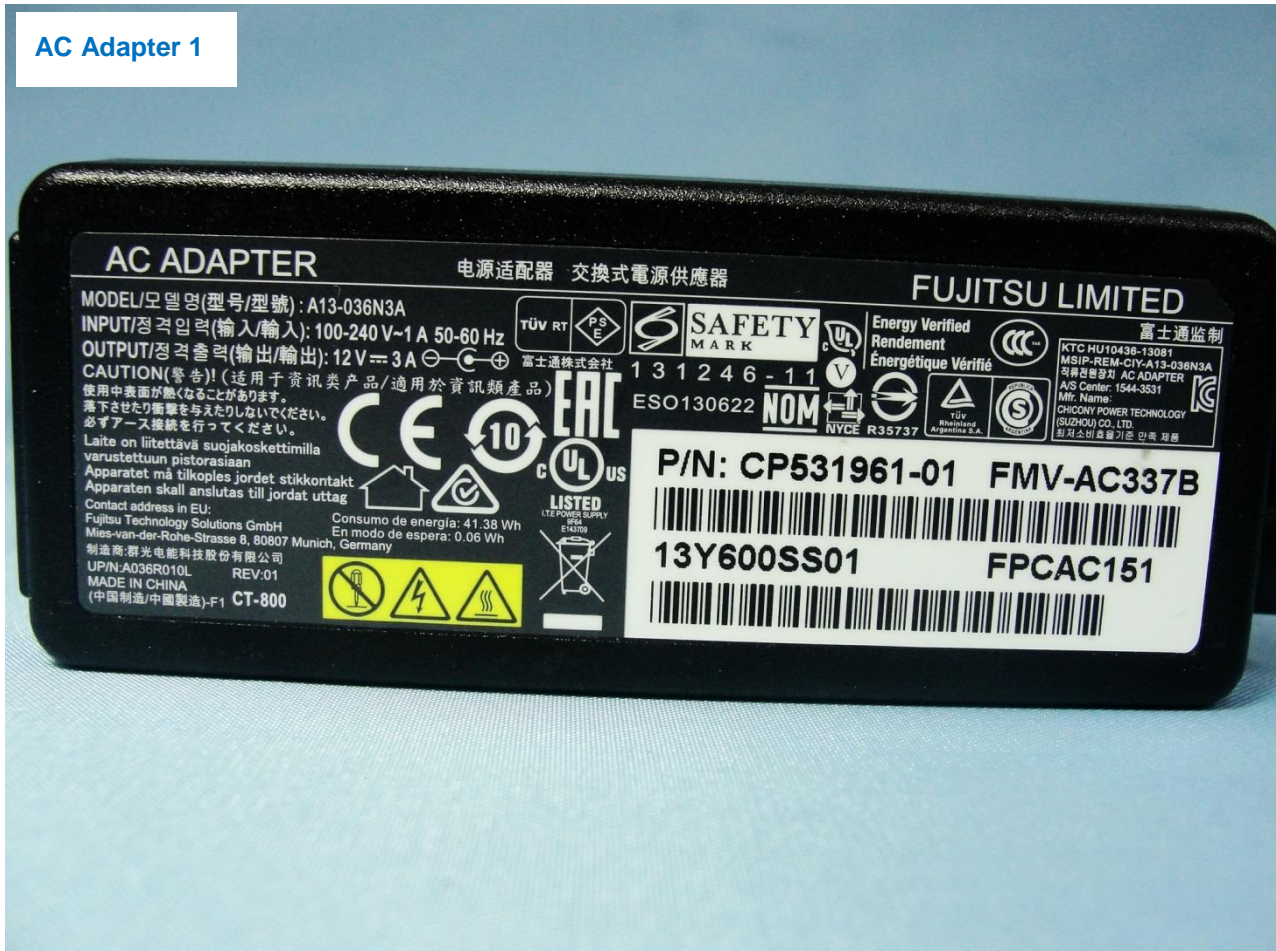

Brand Name: Fujitsu / Model Name: Q507

AC Adapter 1