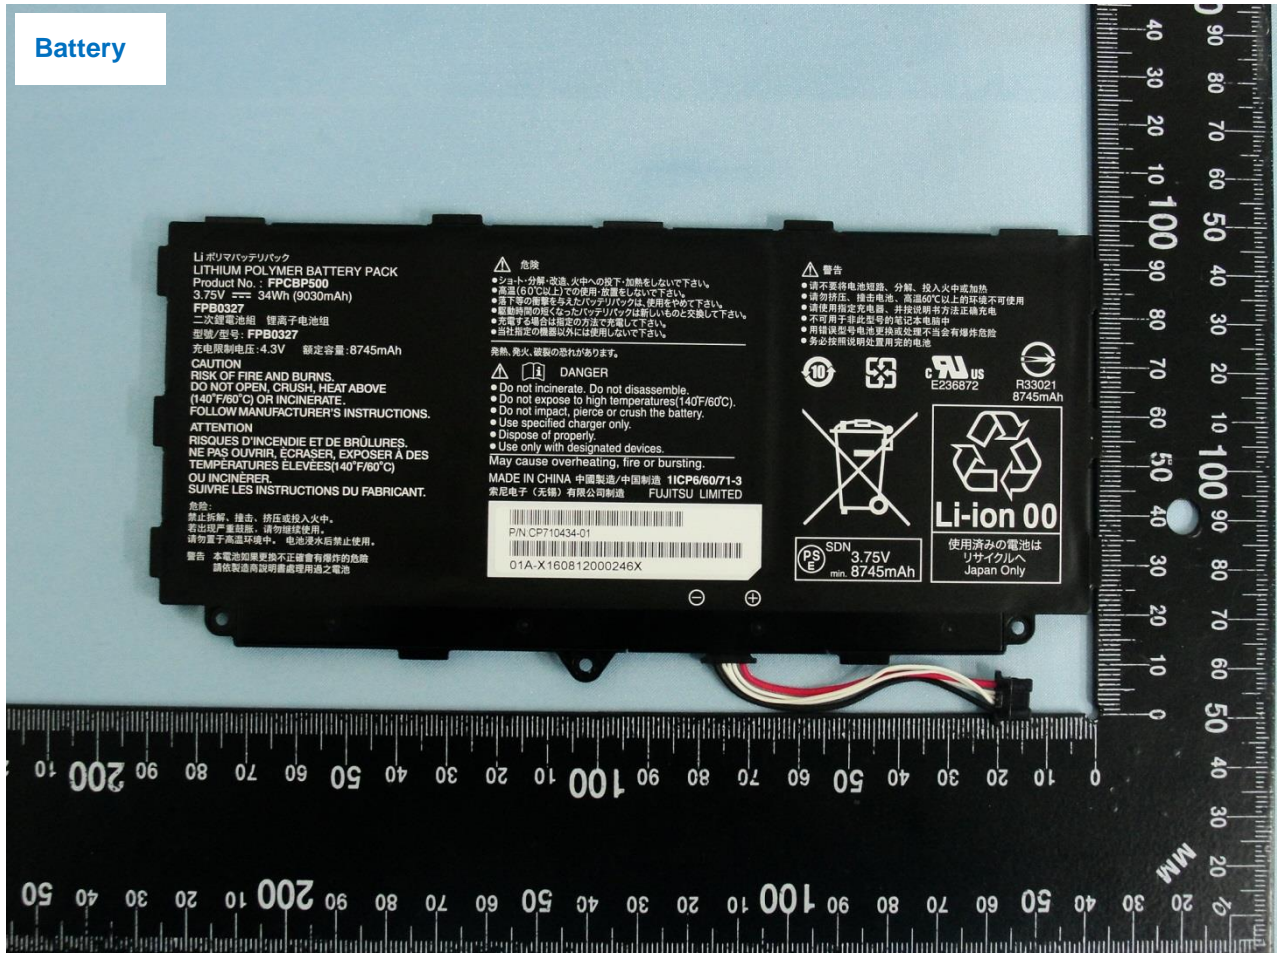

Brand Name: Fujitsu / Model Name: Q507

Battery