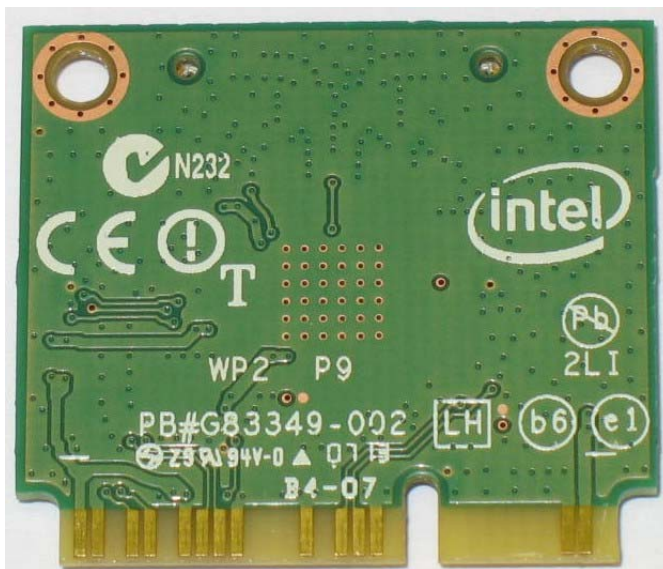

### APPENDIX A1 TEST SAMPLE PHOTOGRAPHS

T734, TH734 Host - Conventional Laptop Configuration

T734, TH734 Host - Tablet Configuration

### APPENDIX A2 TEST SAMPLE PHOTOGRAPHS

Model: 7260HMW – WLAN Module  
Front

Back

### APPENDIX A3 TEST SAMPLE PHOTOGRAPHS

Battery 1

Battery 2

7260HMW inside the Fujitsu Convertible Tablet Computer