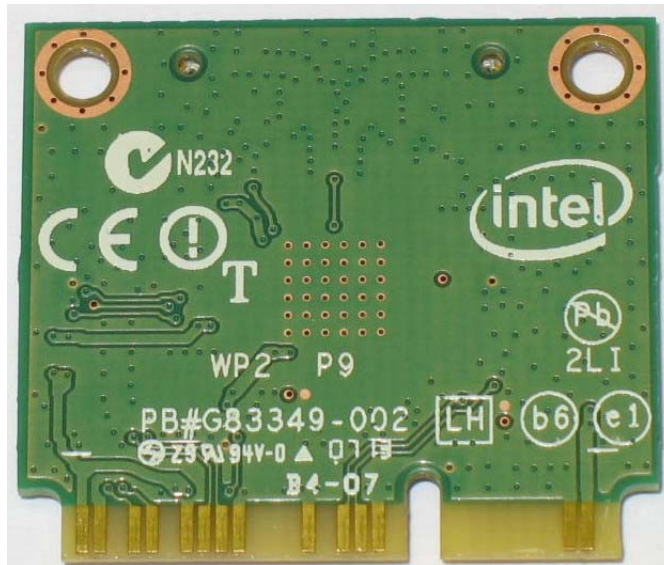

### APPENDIX A1 TEST SAMPLE PHOTOGRAPHS

T734, TH734 Host - Conventional Laptop Configuration

T734, TH734 Host - Tablet Configuration

### APPENDIX A2 TEST SAMPLE PHOTOGRAPHS

Model: 7260HMW – WLAN Module  
Front

Back

### APPENDIX A3 TEST SAMPLE PHOTOGRAPHS

Battery 1

Battery 2

7260HMW inside the Fujitsu Convertible Tablet Computer