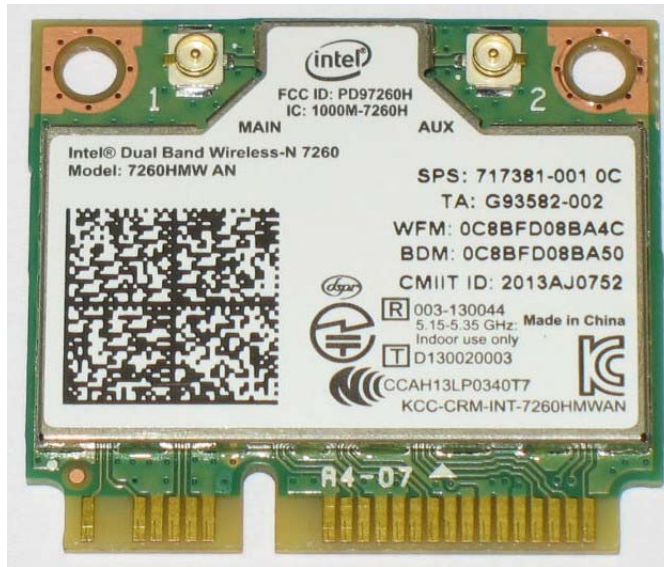

### APPENDIX A1 TEST SAMPLE PHOTOGRAPHS

T734, TH734 Host - Conventional Laptop Configuration

T734, TH734 Host - Tablet Configuration

### APPENDIX A2 TEST SAMPLE PHOTOGRAPHS

Model: 7260HMW – WLAN Module  
Front

Back

### APPENDIX A3 TEST SAMPLE PHOTOGRAPHS

Battery 1

Battery 2

7260HMW inside the Fujitsu Convertible Tablet Computer