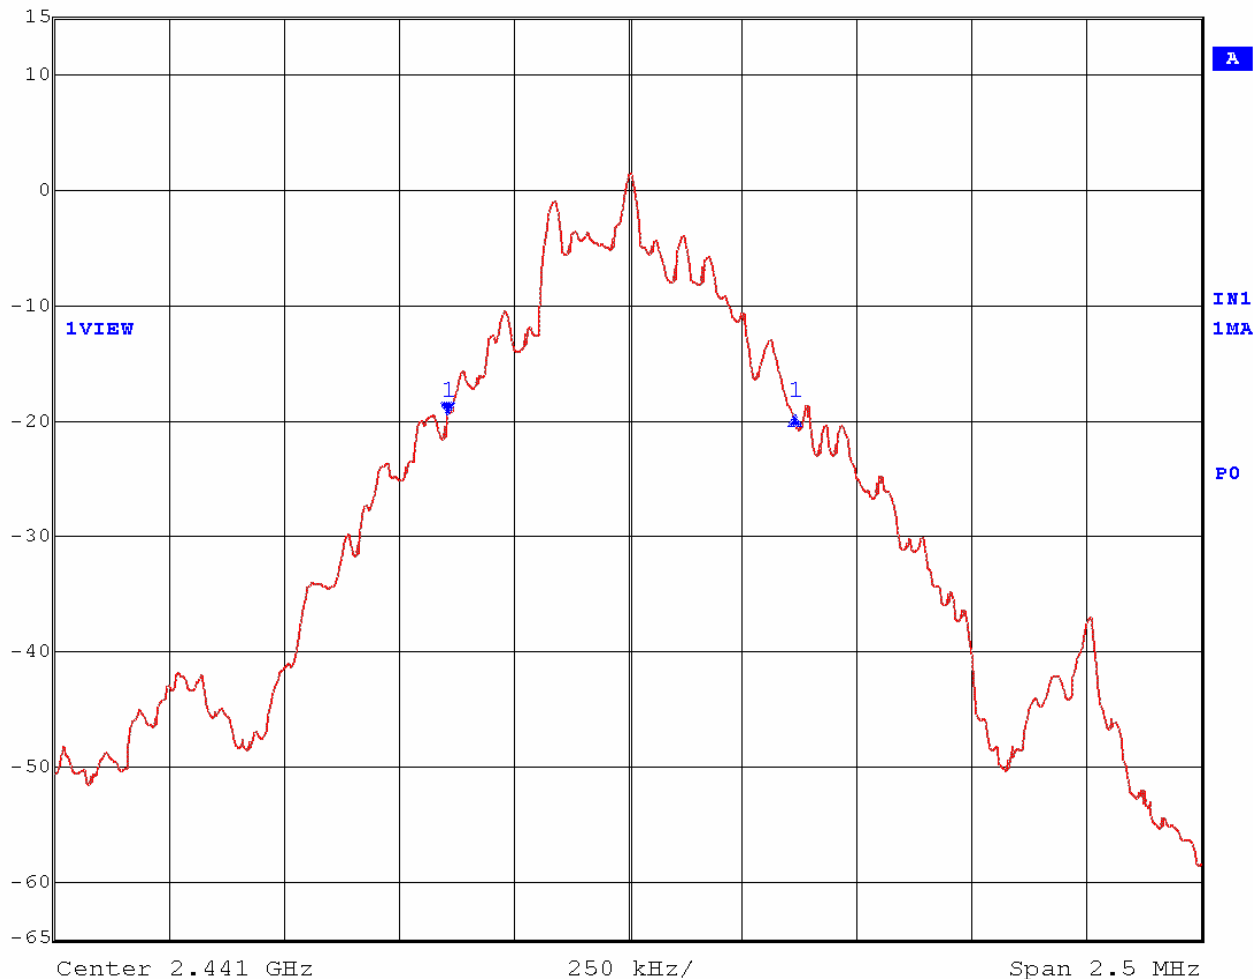

EMC Technologies Report Number: M070228_Cert_EYTF3CSFT_WLAN

APPENDIX J

20dB Bandwidth

20dB Bandwidth – Channel 1

	Delta 1 [T1]	RBW	30 kHz	RF Att	30 dB
Ref Lvl	-0.14 dB	VBW	100 kHz		
15 dBm	751.50300601 kHz	SWT	7 ms	Unit	dBm

Date: 17.JAN.2006 11:59:50

20dB Bandwidth – Channel 40

	Delta 1 [T1]	RBW	30 kHz	RF Att	30 dB
Ref Lvl	-0.03 dB	VBW	100 kHz		
15 dBm	756.51302605 kHz	SWT	7 ms	Unit	dBm

Date: 17.JAN.2006 11:56:24

20dB Bandwidth – Channel 79

	Delta 1 [T1]	RBW	30 kHz	RF Att	30 dB
Ref Lvl	-0.01 dB	VBW	100 kHz		
15 dBm	756.51302605 kHz	SWT	7 ms	Unit	dBm

Date: 17.JAN.2006 11:53:37