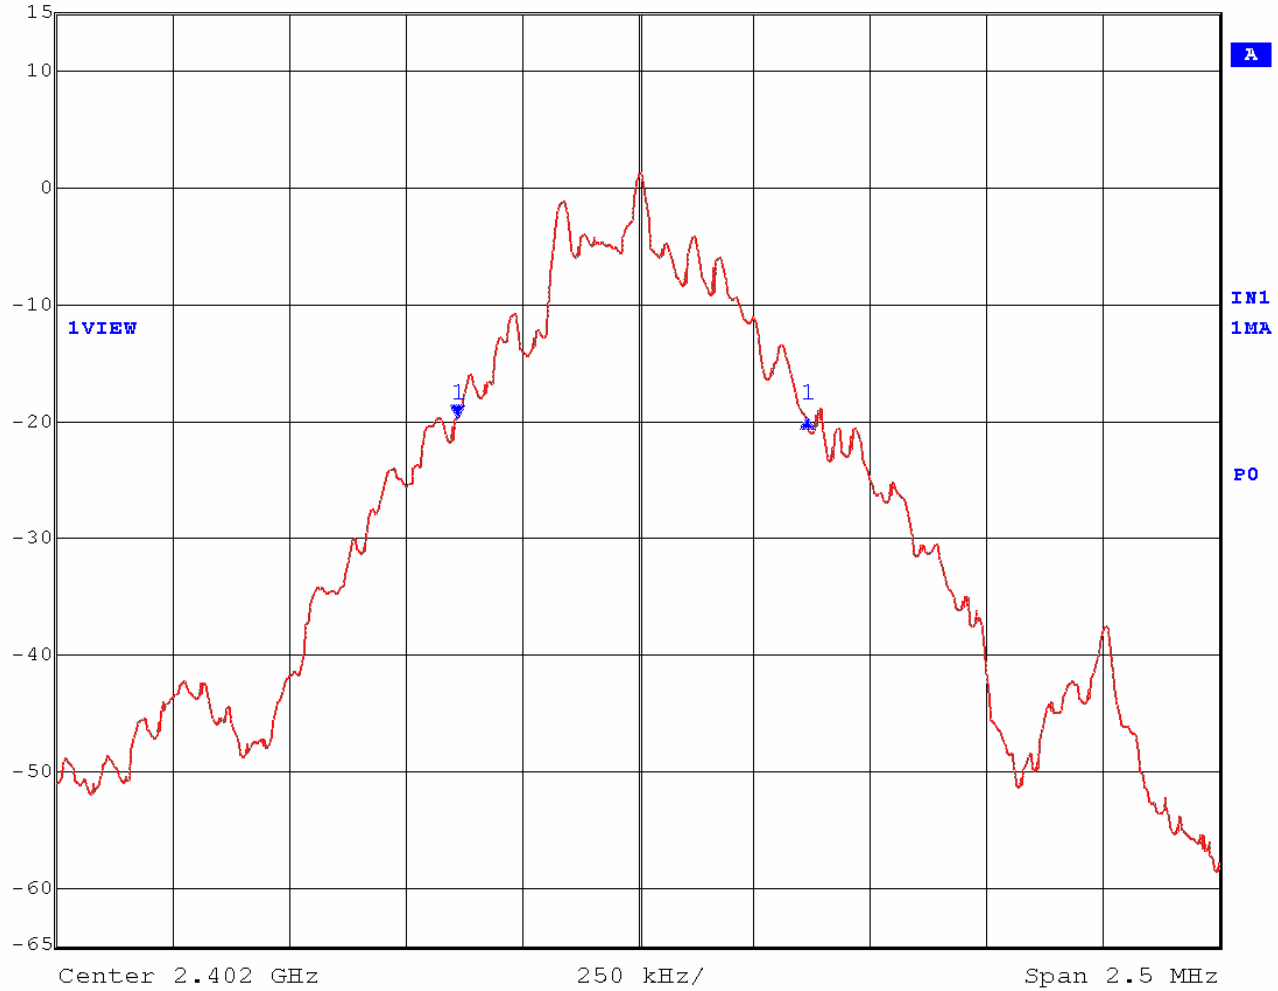

EMC Technologies Report Number: M070228_Cert_EYTF3CSFT_WLAN

APPENDIX J

20dB Bandwidth

20dB Bandwidth – Channel 1

	Delta 1 [T1]	RBW	30 kHz	RF Att	30 dB
Ref Lvl	-0.14 dB	VBW	100 kHz		
15 dBm	751.50300601 kHz	SWT	7 ms	Unit	dBm

Date: 17.JAN.2006 11:59:50

20dB Bandwidth – Channel 40

	Delta 1 [T1]	RBW	30 kHz	RF Att	30 dB
Ref Lvl	-0.03 dB	VBW	100 kHz		
15 dBm	756.51302605 kHz	SWT	7 ms	Unit	dBm

Date: 17.JAN.2006 11:56:24

20dB Bandwidth – Channel 79

	Delta 1 [T1]	RBW	30 kHz	RF Att	30 dB
Ref Lvl	-0.01 dB	VBW	100 kHz		
15 dBm	756.51302605 kHz	SWT	7 ms	Unit	dBm

Date: 17.JAN.2006 11:53:37