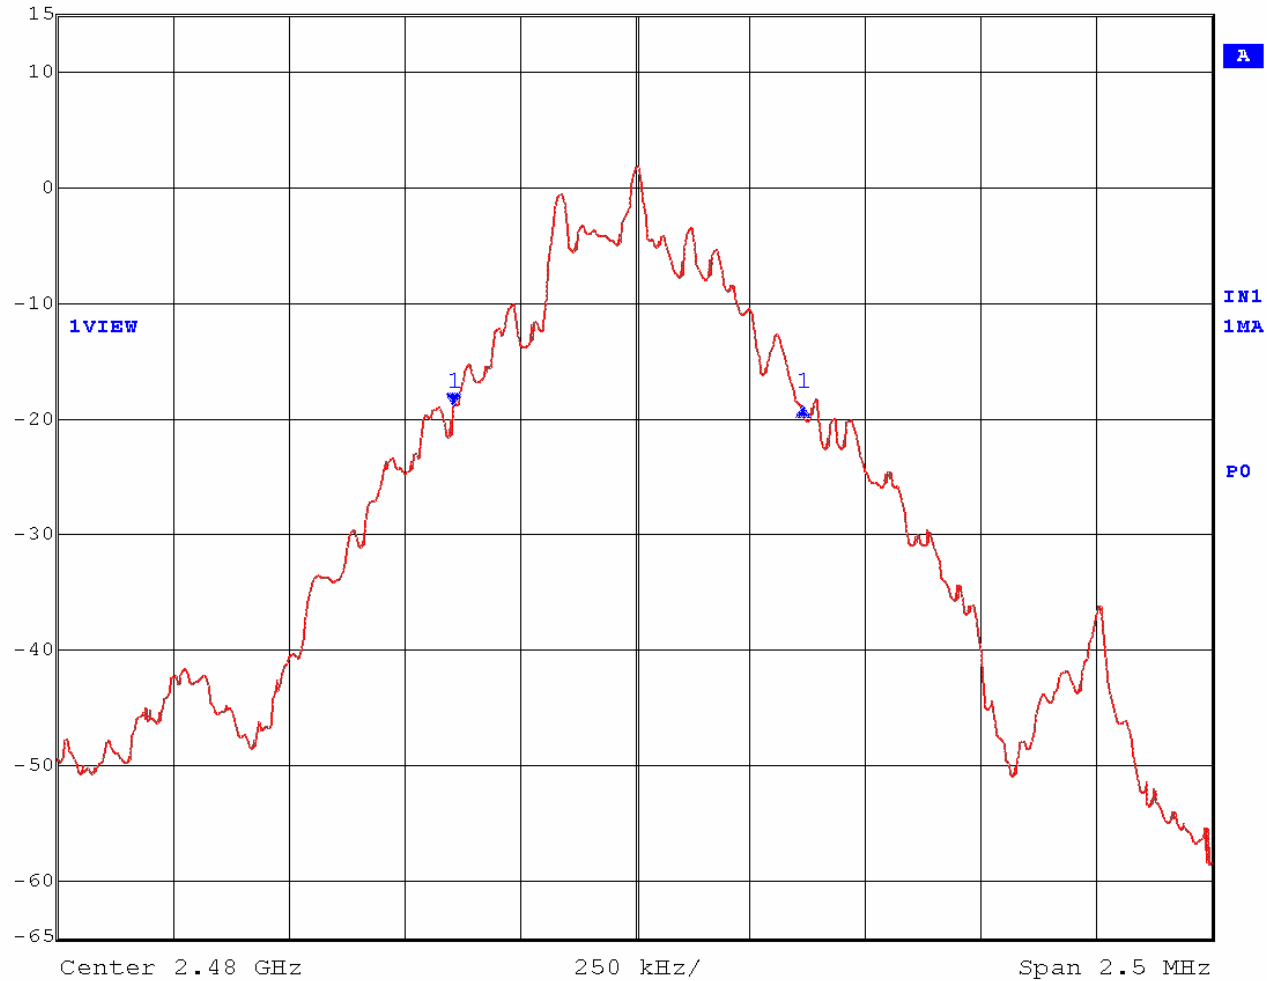

EMC Technologies Report Number: M070228_Cert_EYTF3CSFT_WLAN

APPENDIX J

20dB Bandwidth

20dB Bandwidth – Channel 1

	Delta 1 [T1]	RBW	30 kHz	RF Att	30 dB
Ref Lvl	-0.14 dB	VBW	100 kHz		
15 dBm	751.50300601 kHz	SWT	7 ms	Unit	dBm

Date: 17.JAN.2006 11:59:50

20dB Bandwidth – Channel 40

	Delta 1 [T1]	RBW	30 kHz	RF Att	30 dB
Ref Lvl	-0.03 dB	VBW	100 kHz		
15 dBm	756.51302605 kHz	SWT	7 ms	Unit	dBm

Date: 17.JAN.2006 11:56:24

20dB Bandwidth – Channel 79

	Delta 1 [T1]	RBW	30 kHz	RF Att	30 dB
Ref Lvl	-0.01 dB	VBW	100 kHz		
15 dBm	756.51302605 kHz	SWT	7 ms	Unit	dBm

Date: 17.JAN.2006 11:53:37