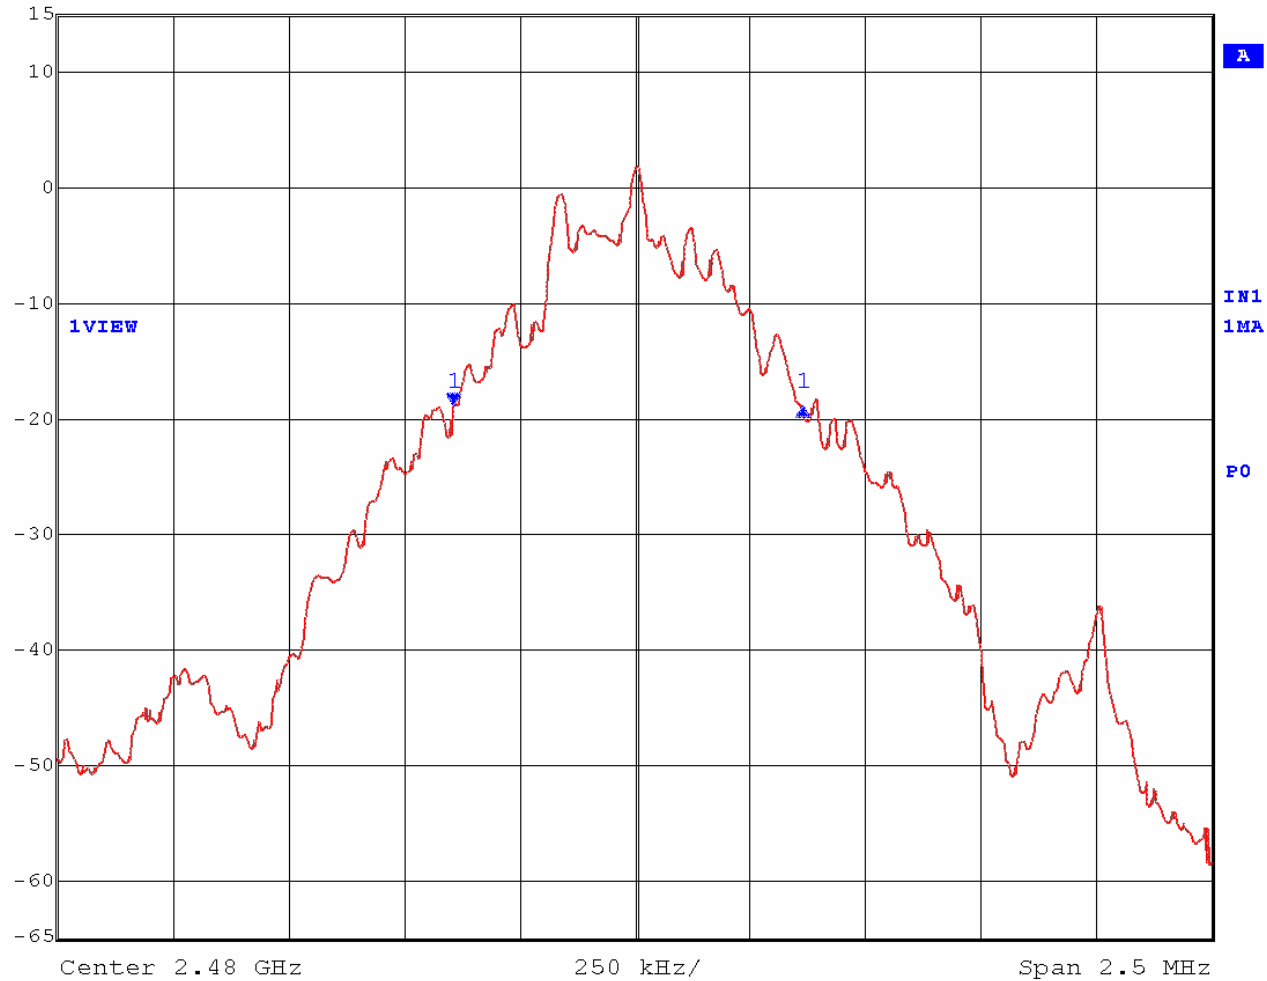

EMC Technologies Report Number: M060760_Cert_EYTF3CSFT_WLAN

APPENDIX J

20dB Bandwidth

20dB Bandwidth – Channel 1

	Delta 1 [T1]	RBW	30 kHz	RF Att	30 dB
Ref Lvl	-0.14 dB	VBW	100 kHz		
15 dBm	751.50300601 kHz	SWT	7 ms	Unit	dBm

Date: 17.JAN.2006 11:59:50

20dB Bandwidth – Channel 40

	Delta 1 [T1]	RBW	30 kHz	RF Att	30 dB
Ref Lvl	-0.03 dB	VBW	100 kHz		
15 dBm	756.51302605 kHz	SWT	7 ms	Unit	dBm

Date: 17.JAN.2006 11:56:24

20dB Bandwidth – Channel 79

Delta 1 [T1]	RBW	30 kHz	RF Att	30 dB
Ref Lvl	-0.01 dB	VBW	100 kHz	
15 dBm	756.51302605 kHz	SWT	7 ms	Unit dBm

Date: 17.JAN.2006 11:53:37