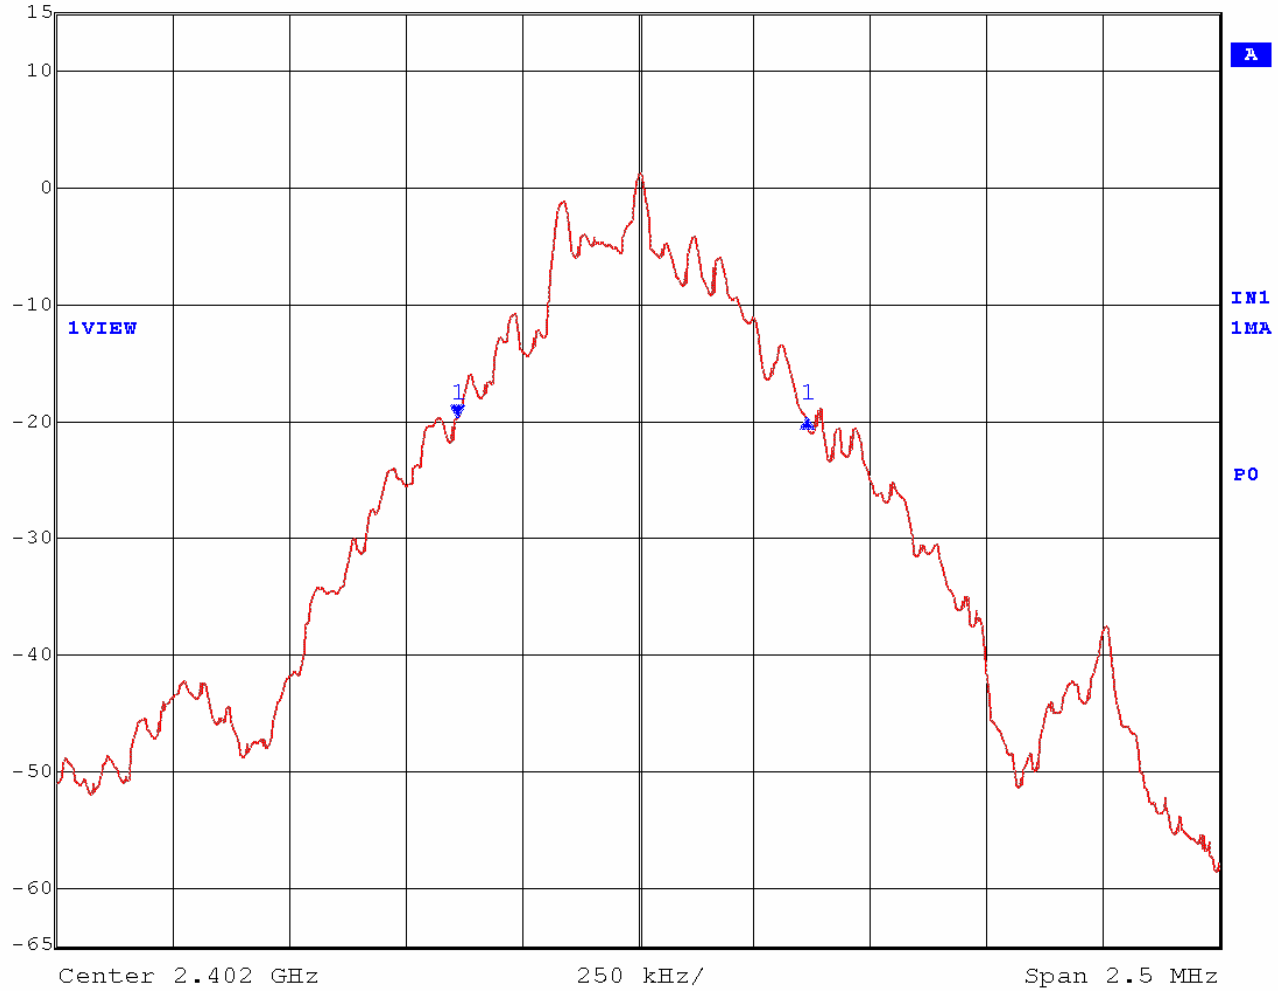

EMC Technologies Report Number: M060760_Cert_EYTF3CSFT_WLAN

APPENDIX J

20dB Bandwidth

20dB Bandwidth – Channel 1

	Delta 1 [T1]	RBW	30 kHz	RF Att	30 dB
Ref Lvl	-0.14 dB	VBW	100 kHz		
15 dBm	751.50300601 kHz	SWT	7 ms	Unit	dBm

Date: 17.JAN.2006 11:59:50

20dB Bandwidth – Channel 40

	Delta 1 [T1]	RBW	30 kHz	RF Att	30 dB
Ref Lvl	-0.03 dB	VBW	100 kHz		
15 dBm	756.51302605 kHz	SWT	7 ms	Unit	dBm

Date: 17.JAN.2006 11:56:24

20dB Bandwidth – Channel 79

Delta 1 [T1]	RBW	30 kHz	RF Att	30 dB
Ref Lvl	-0.01 dB	VBW	100 kHz	
15 dBm	756.51302605 kHz	SWT	7 ms	Unit dBm

Date: 17.JAN.2006 11:53:37