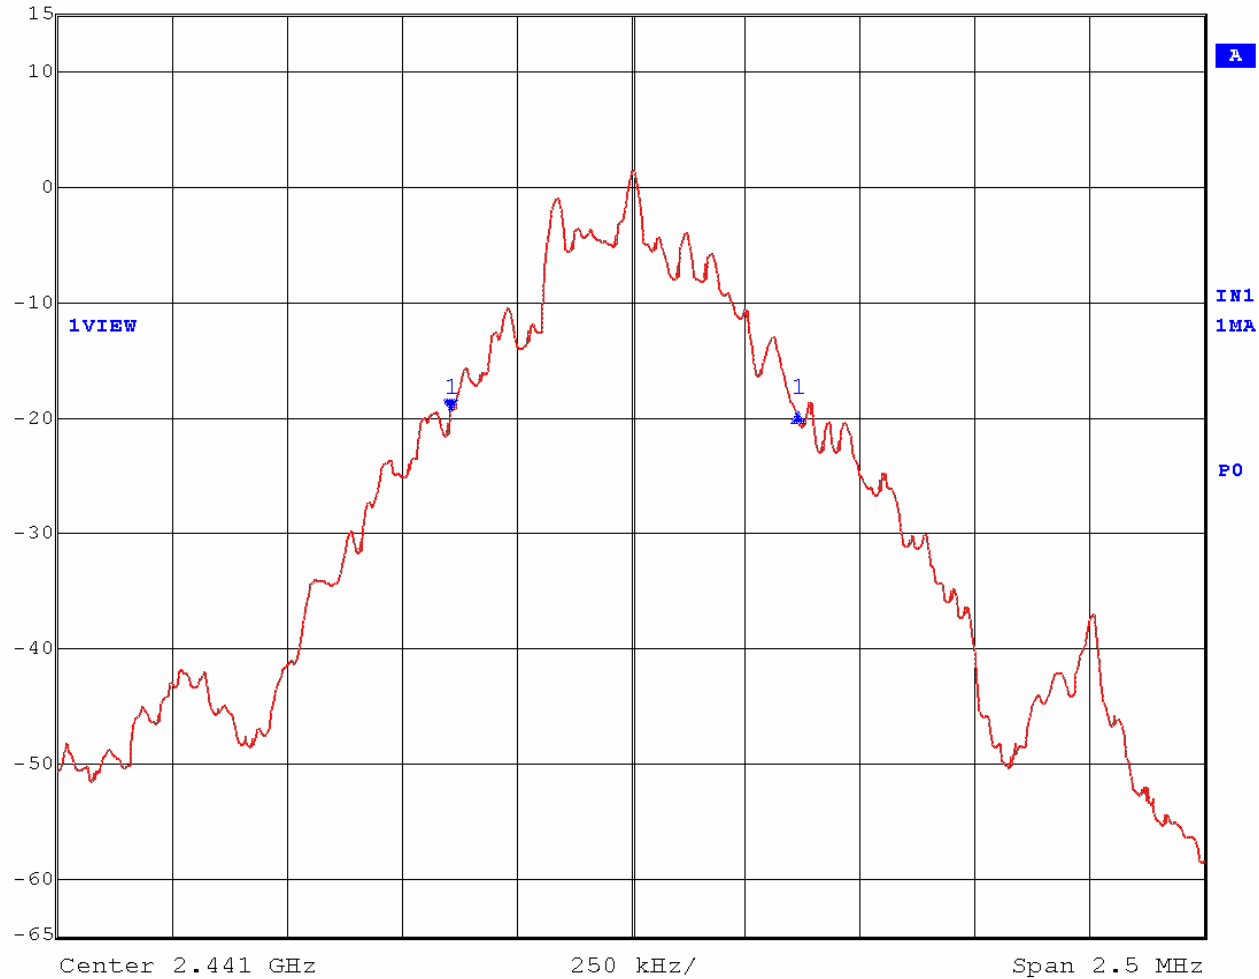

EMC Technologies Report Number: M060760_Cert_EYTF3CSFT_WLAN

APPENDIX J

20dB Bandwidth

20dB Bandwidth – Channel 1

	Delta 1 [T1]	RBW	30 kHz	RF Att	30 dB
Ref Lvl	-0.14 dB	VBW	100 kHz		
15 dBm	751.50300601 kHz	SWT	7 ms	Unit	dBm

Date: 17.JAN.2006 11:59:50

20dB Bandwidth – Channel 40

	Delta 1 [T1]	RBW	30 kHz	RF Att	30 dB
Ref Lvl	-0.03 dB	VBW	100 kHz		
15 dBm	756.51302605 kHz	SWT	7 ms	Unit	dBm

Date: 17.JAN.2006 11:56:24

20dB Bandwidth – Channel 79

Delta 1 [T1]	RBW	30 kHz	RF Att	30 dB
Ref Lvl	-0.01 dB	VBW	100 kHz	
15 dBm	756.51302605 kHz	SWT	7 ms	Unit dBm

Date: 17.JAN.2006 11:53:37