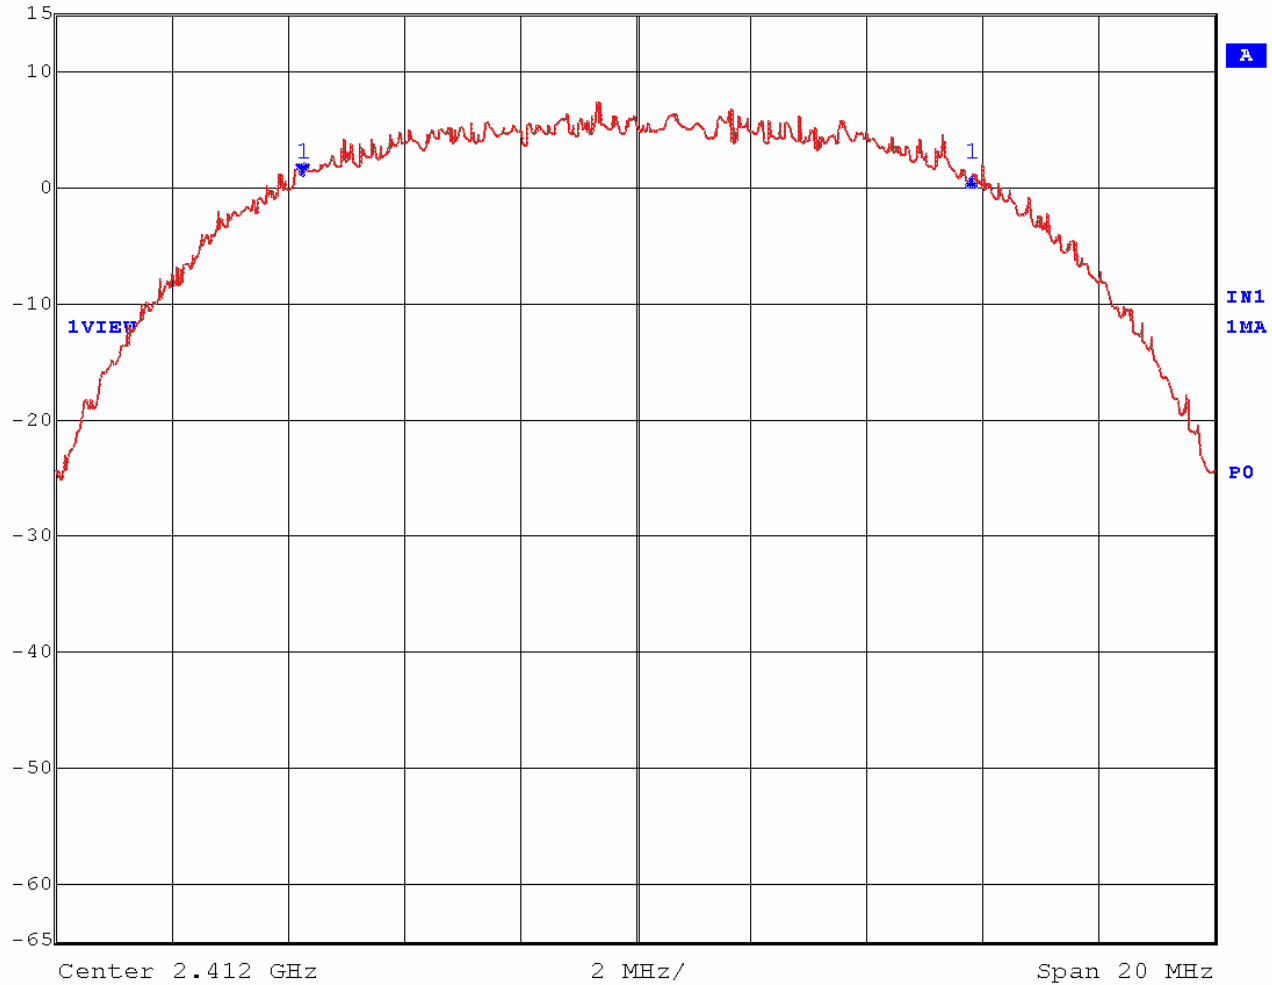

EMC Technologies Report Number: M060760_Cert_AR5BxB6_DTS_BT

APPENDIX J2

BANDWIDTH - 802.11b

6dB Bandwidth – Channel 1

	Delta 1 [T1]	RBW	100 kHz	RF Att	30 dB
Ref Lvl	0.14 dB	VBW	300 kHz		
15 dBm	11.54308617 MHz	SWT	5 ms	Unit	dBm

Date: 17.FEB.2006 09:45:53

6 dB Bandwidth – Channel 6

	Delta 1 [T1]	RBW	100 kHz	RF Att	30 dB
Ref Lvl	0.07 dB	VBW	300 kHz		
15 dBm	11.34268537 MHz	SWT	5 ms	Unit	dBm

Date: 17.FEB.2006 09:39:59

6dB Bandwidth – Channel 11

	Delta 1 [T1]	RBW	100 kHz	RF Att	30 dB
Ref Lvl	-0.19 dB	VBW	300 kHz		
15 dBm	11.26252505 MHz	SWT	5 ms	Unit	dBm

Date: 17.FEB.2006 09:43:10