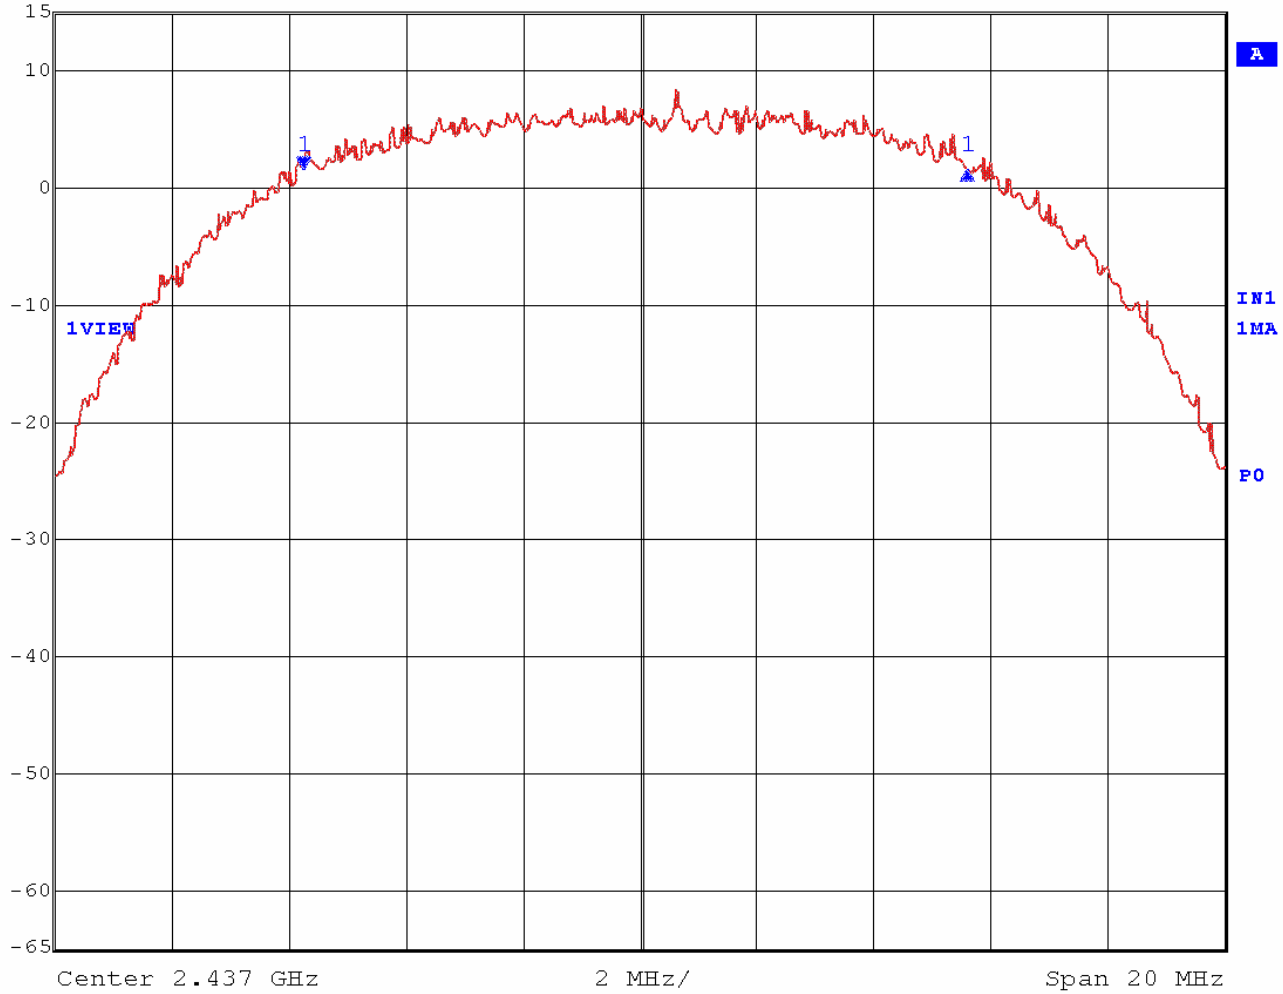

EMC Technologies Report Number: M060760_Cert_AR5BxB6_DTS_BT

APPENDIX J2

BANDWIDTH - 802.11b

6dB Bandwidth – Channel 1

	Delta 1 [T1]	RBW	100 kHz	RF Att	30 dB
Ref Lvl	0.14 dB	VBW	300 kHz		
15 dBm	11.54308617 MHz	SWT	5 ms	Unit	dBm

Date: 17.FEB.2006 09:45:53

6 dB Bandwidth – Channel 6

	Delta 1 [T1]	RBW	100 kHz	RF Att	30 dB
Ref Lvl	0.07 dB	VBW	300 kHz		
15 dBm	11.34268537 MHz	SWT	5 ms	Unit	dBm

Date: 17.FEB.2006 09:39:59

6dB Bandwidth – Channel 11

	Delta 1 [T1]	RBW	100 kHz	RF Att	30 dB
Ref Lvl	-0.19 dB	VBW	300 kHz		
15 dBm	11.26252505 MHz	SWT	5 ms	Unit	dBm

Date: 17.FEB.2006 09:43:10