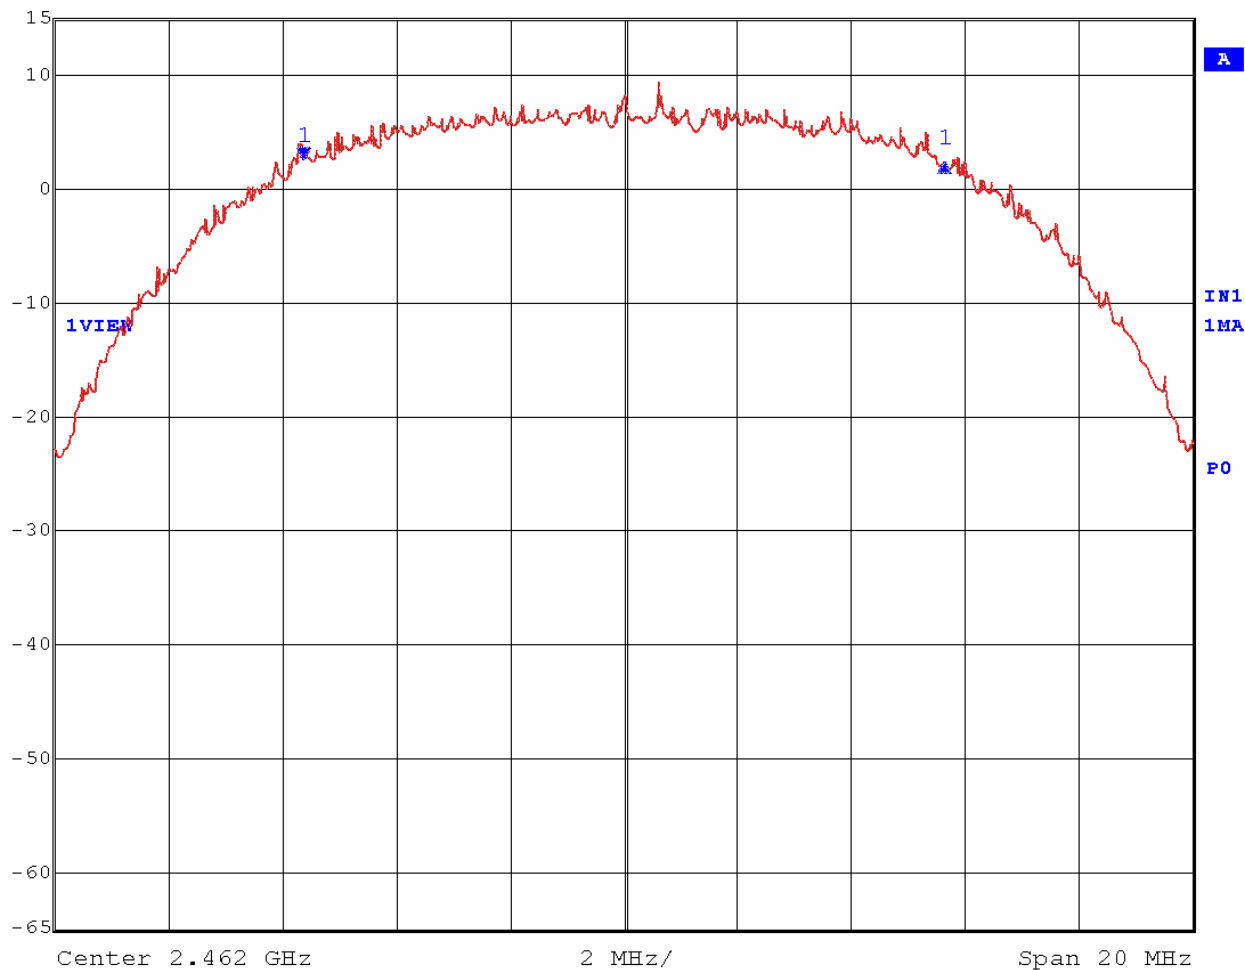

Date: 17.FEB.2006 09:45:53

6 dB Bandwidth – Channel 6

	Delta 1 [T1]	RBW	100 kHz	RF Att	30 dB
Ref Lvl	0.07 dB	VBW	300 kHz		
15 dBm	11.34268537 MHz	SWT	5 ms	Unit	dBm

Date: 17.FEB.2006 09:39:59

6dB Bandwidth – Channel 11

	Delta 1 [T1]	RBW	100 kHz	RF Att	30 dB
Ref Lvl	-0.19 dB	VBW	300 kHz		
15 dBm	11.26252505 MHz	SWT	5 ms	Unit	dBm

Date: 17.FEB.2006 09:43:10