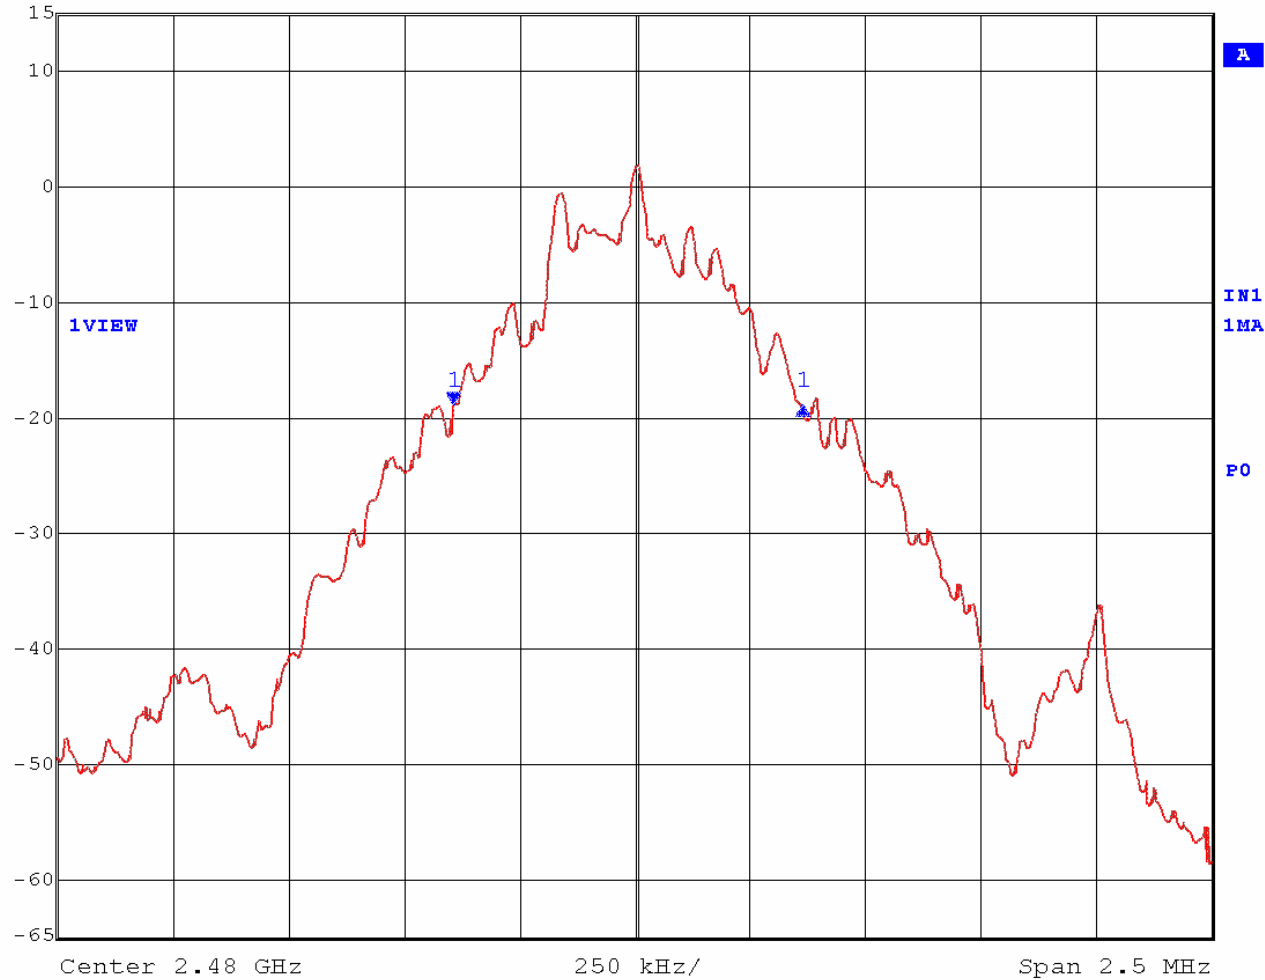

EMC Technologies Report Number: M060758_Cert_EYTF3CSFT_WLAN

APPENDIX J

20dB Bandwidth

20dB Bandwidth – Channel 1

	Delta 1 [T1]	RBW	30 kHz	RF Att	30 dB
Ref Lvl	-0.14 dB	VBW	100 kHz		
15 dBm	751.50300601 kHz	SWT	7 ms	Unit	dBm

Date: 17.JAN.2006 11:59:50

20dB Bandwidth – Channel 40

	Delta 1 [T1]	RBW	30 kHz	RF Att	30 dB
Ref Lvl	-0.03 dB	VBW	100 kHz		
15 dBm	756.51302605 kHz	SWT	7 ms	Unit	dBm

Date: 17.JAN.2006 11:56:24

20dB Bandwidth – Channel 79

	Delta 1 [T1]	RBW	30 kHz	RF Att	30 dB
Ref Lvl	-0.01 dB	VBW	100 kHz		
15 dBm	756.51302605 kHz	SWT	7 ms	Unit	dBm

Date: 17.JAN.2006 11:53:37