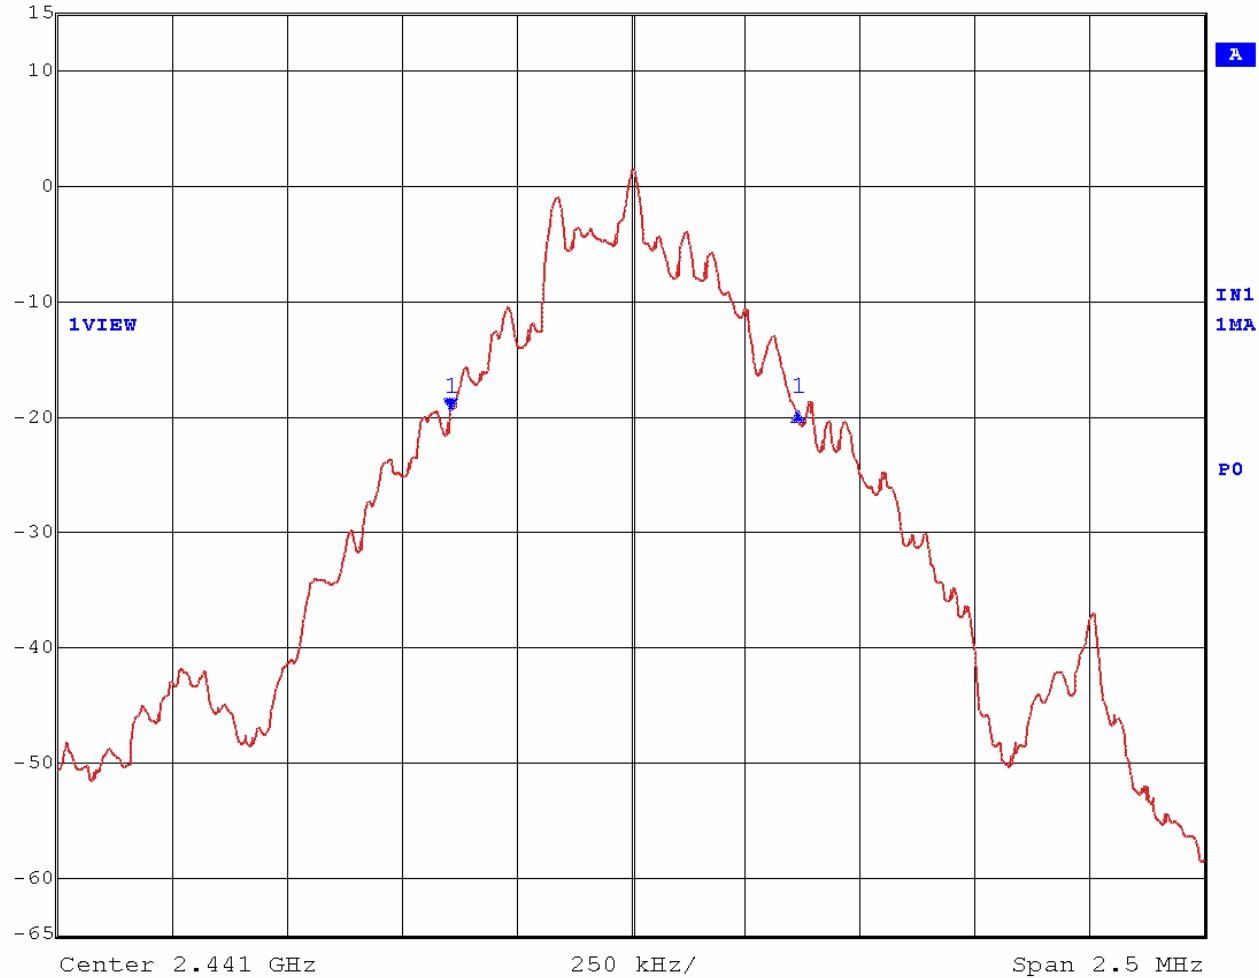

EMC Technologies Report Number: M060758_Cert_EYTF3CSFT_WLAN

APPENDIX J

20dB Bandwidth

20dB Bandwidth – Channel 1

	Delta 1 [T1]	RBW	30 kHz	RF Att	30 dB
Ref Lvl	-0.14 dB	VBW	100 kHz		
15 dBm	751.50300601 kHz	SWT	7 ms	Unit	dBm

Date: 17.JAN.2006 11:59:50

20dB Bandwidth – Channel 40

	Delta 1 [T1]	RBW	30 kHz	RF Att	30 dB
Ref Lvl	-0.03 dB	VBW	100 kHz		
15 dBm	756.51302605 kHz	SWT	7 ms	Unit	dBm

Date: 17.JAN.2006 11:56:24

20dB Bandwidth – Channel 79

	Delta 1 [T1]	RBW	30 kHz	RF Att	30 dB
Ref Lvl	-0.01 dB	VBW	100 kHz		
15 dBm	756.51302605 kHz	SWT	7 ms	Unit	dBm

Date: 17.JAN.2006 11:53:37