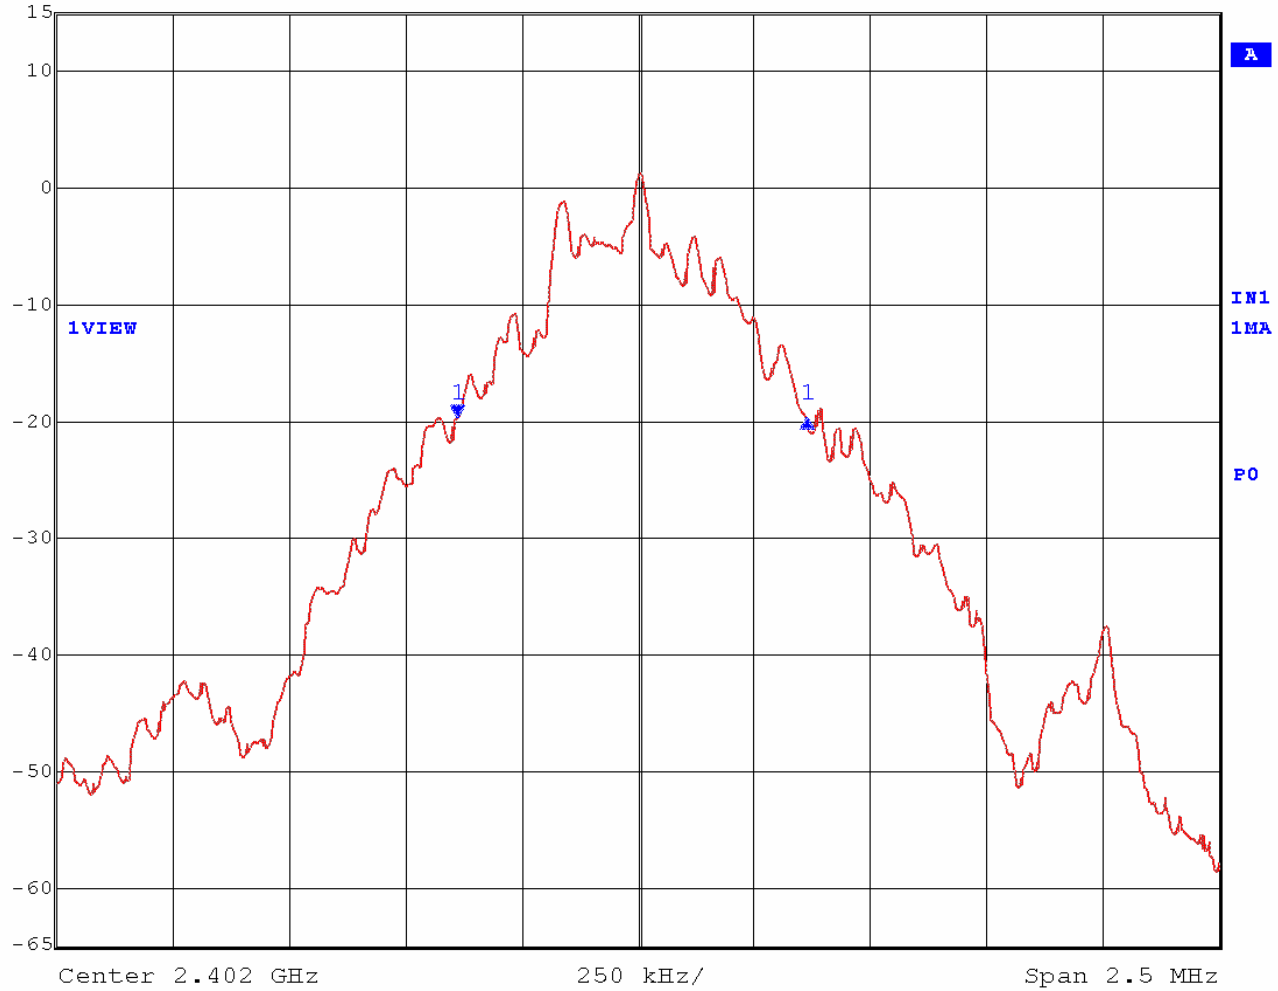

EMC Technologies Report Number: M060758_Cert_EYTF3CSFT_WLAN

APPENDIX J

20dB Bandwidth

20dB Bandwidth – Channel 1

	Delta 1 [T1]	RBW	30 kHz	RF Att	30 dB
Ref Lvl	-0.14 dB	VBW	100 kHz		
15 dBm	751.50300601 kHz	SWT	7 ms	Unit	dBm

Date: 17.JAN.2006 11:59:50

20dB Bandwidth – Channel 40

	Delta 1 [T1]	RBW	30 kHz	RF Att	30 dB
Ref Lvl	-0.03 dB	VBW	100 kHz		
15 dBm	756.51302605 kHz	SWT	7 ms	Unit	dBm

Date: 17.JAN.2006 11:56:24

20dB Bandwidth – Channel 79

	Delta 1 [T1]	RBW	30 kHz	RF Att	30 dB
Ref Lvl	-0.01 dB	VBW	100 kHz		
15 dBm	756.51302605 kHz	SWT	7 ms	Unit	dBm

Date: 17.JAN.2006 11:53:37