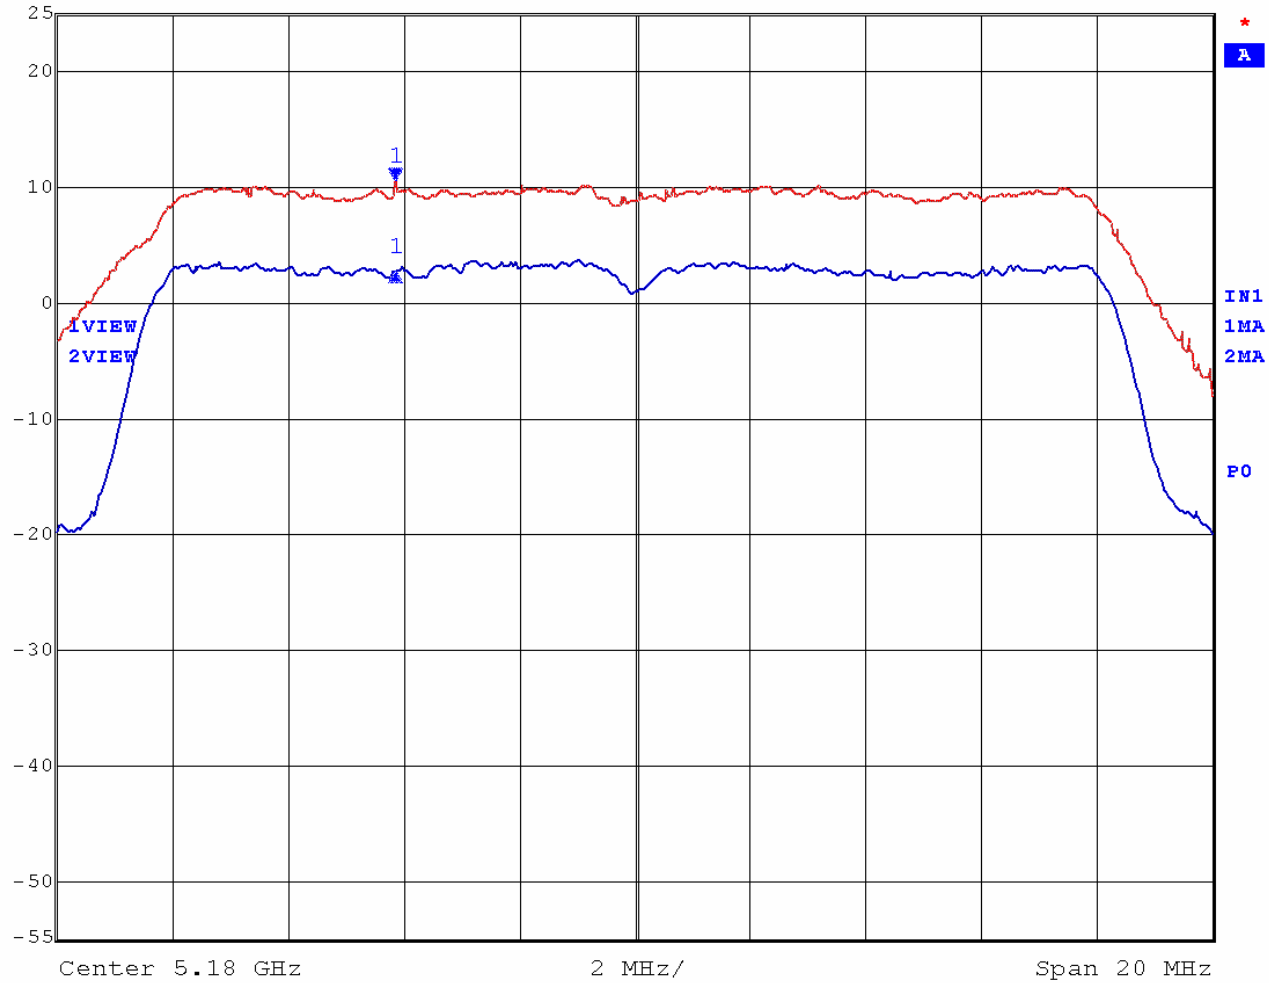

EMC Technologies Report Number: M060758_Cert_WM3945ABG_NII_BT

APPENDIX N
PEAK EXCURSION

Peak Excursion - Channel 36

	Delta 1 [T2]	RBW	1 MHz	RF Att	40 dB
Ref Lvl	-7.81 dB	VBW	30 kHz		
25 dBm	0.00000000 Hz	SWT	5 ms	Unit	dBm

Date: 16.JAN.2006 09:21:30

Peak Excursion – Channel 52

	Delta 1 [T2]	RBW	1 MHz	RF Att	40 dB
Ref Lvl	-8.27 dB	VBW	30 kHz		
25 dBm	0.00000000 Hz	SWT	5 ms	Unit	dBm

Date: 16.JAN.2006 09:25:26

Peak Excursion – Channel 64

Delta 1 [T2]	RBW	1 MHz	RF Att	40 dB	
Ref Lvl	-6.62 dB	VBW	30 kHz		
25 dBm	0.00000000 Hz	SWT	5 ms	Unit	dBm

Date: 16.JAN.2006 09:16:15