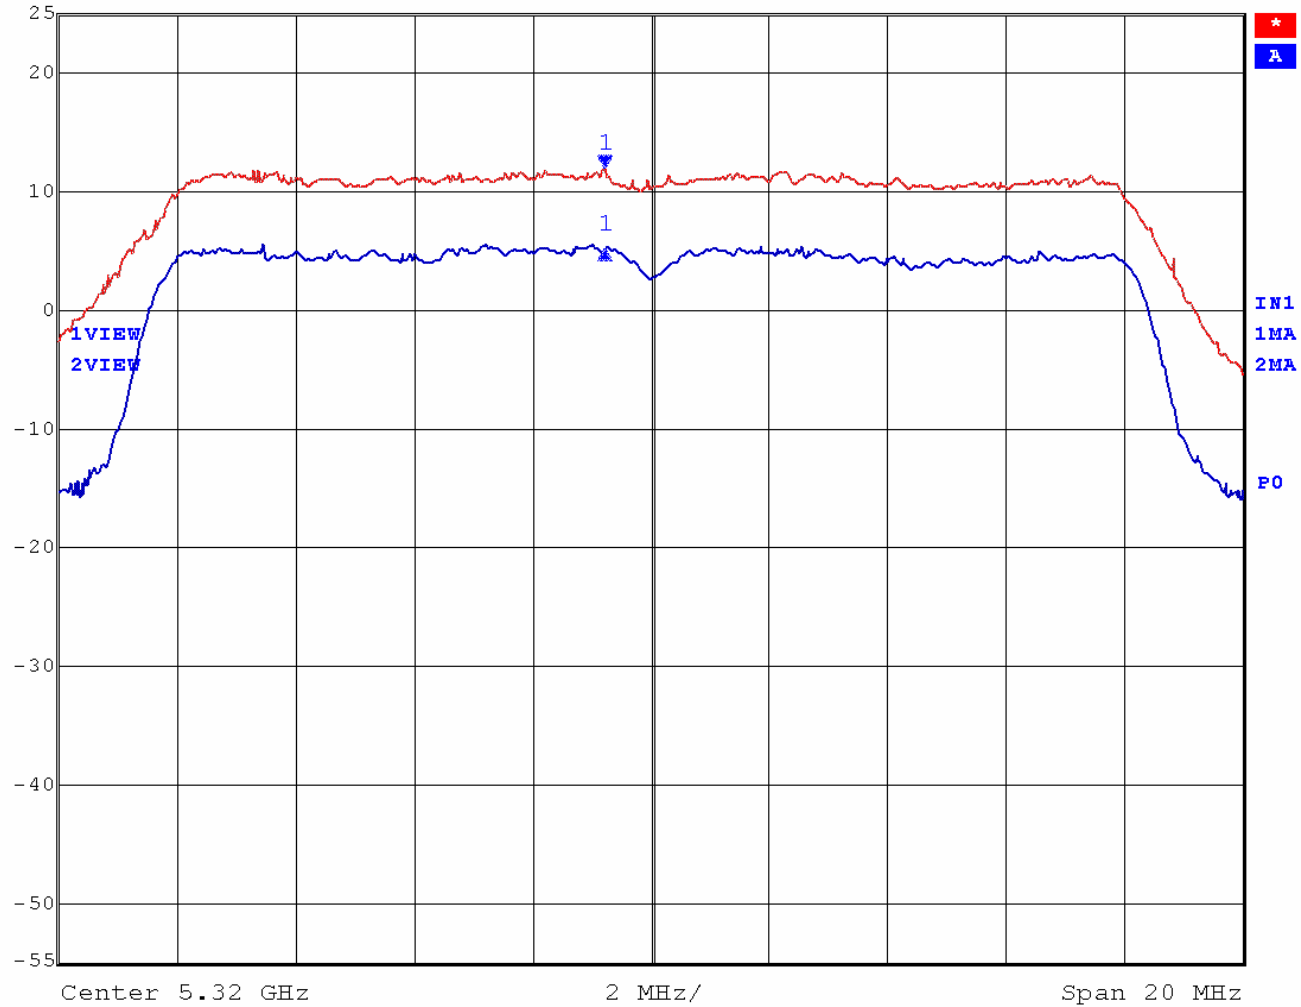

EMC Technologies Report Number: M060758_Cert_WM3945ABG_NII_BT

APPENDIX N
PEAK EXCURSION

Peak Excursion - Channel 36

	Delta 1 [T2]	RBW	1 MHz	RF Att	40 dB
Ref Lvl	-7.81 dB	VBW	30 kHz		
25 dBm	0.00000000 Hz	SWT	5 ms	Unit	dBm

Date: 16.JAN.2006 09:21:30

Peak Excursion – Channel 52

	Delta 1 [T2]	RBW	1 MHz	RF Att	40 dB
Ref Lvl	-8.27 dB	VBW	30 kHz		
25 dBm	0.00000000 Hz	SWT	5 ms	Unit	dBm

Date: 16.JAN.2006 09:25:26

Peak Excursion – Channel 64

Delta 1 [T2]	RBW	1 MHz	RF Att	40 dB	
Ref Lvl	-6.62 dB	VBW	30 kHz		
25 dBm	0.00000000 Hz	SWT	5 ms	Unit	dBm

Date: 16.JAN.2006 09:16:15