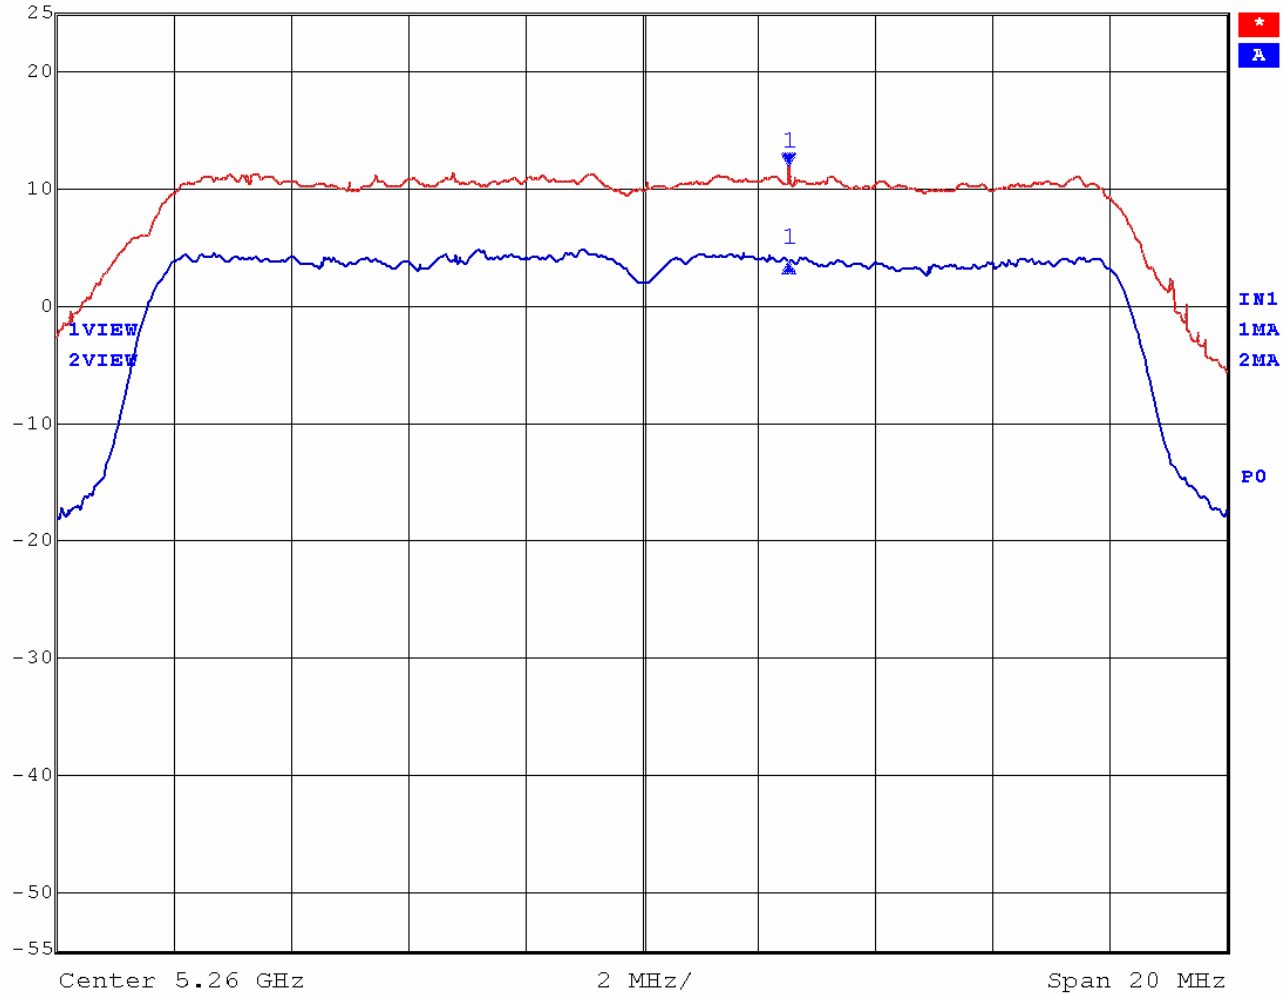

EMC Technologies Report Number: M060758_Cert_WM3945ABG_NII_BT

APPENDIX N
PEAK EXCURSION

Peak Excursion - Channel 36

	Delta 1 [T2]	RBW	1 MHz	RF Att	40 dB
Ref Lvl	-7.81 dB	VBW	30 kHz		
25 dBm	0.00000000 Hz	SWT	5 ms	Unit	dBm

Date: 16.JAN.2006 09:21:30

Peak Excursion – Channel 52

	Delta 1 [T2]	RBW	1 MHz	RF Att	40 dB
Ref Lvl	-8.27 dB	VBW	30 kHz		
25 dBm	0.00000000 Hz	SWT	5 ms	Unit	dBm

Date: 16.JAN.2006 09:25:26

Peak Excursion – Channel 64

Delta 1 [T2]	RBW	1 MHz	RF Att	40 dB	
Ref Lvl	-6.62 dB	VBW	30 kHz		
25 dBm	0.00000000 Hz	SWT	5 ms	Unit	dBm

Date: 16.JAN.2006 09:16:15