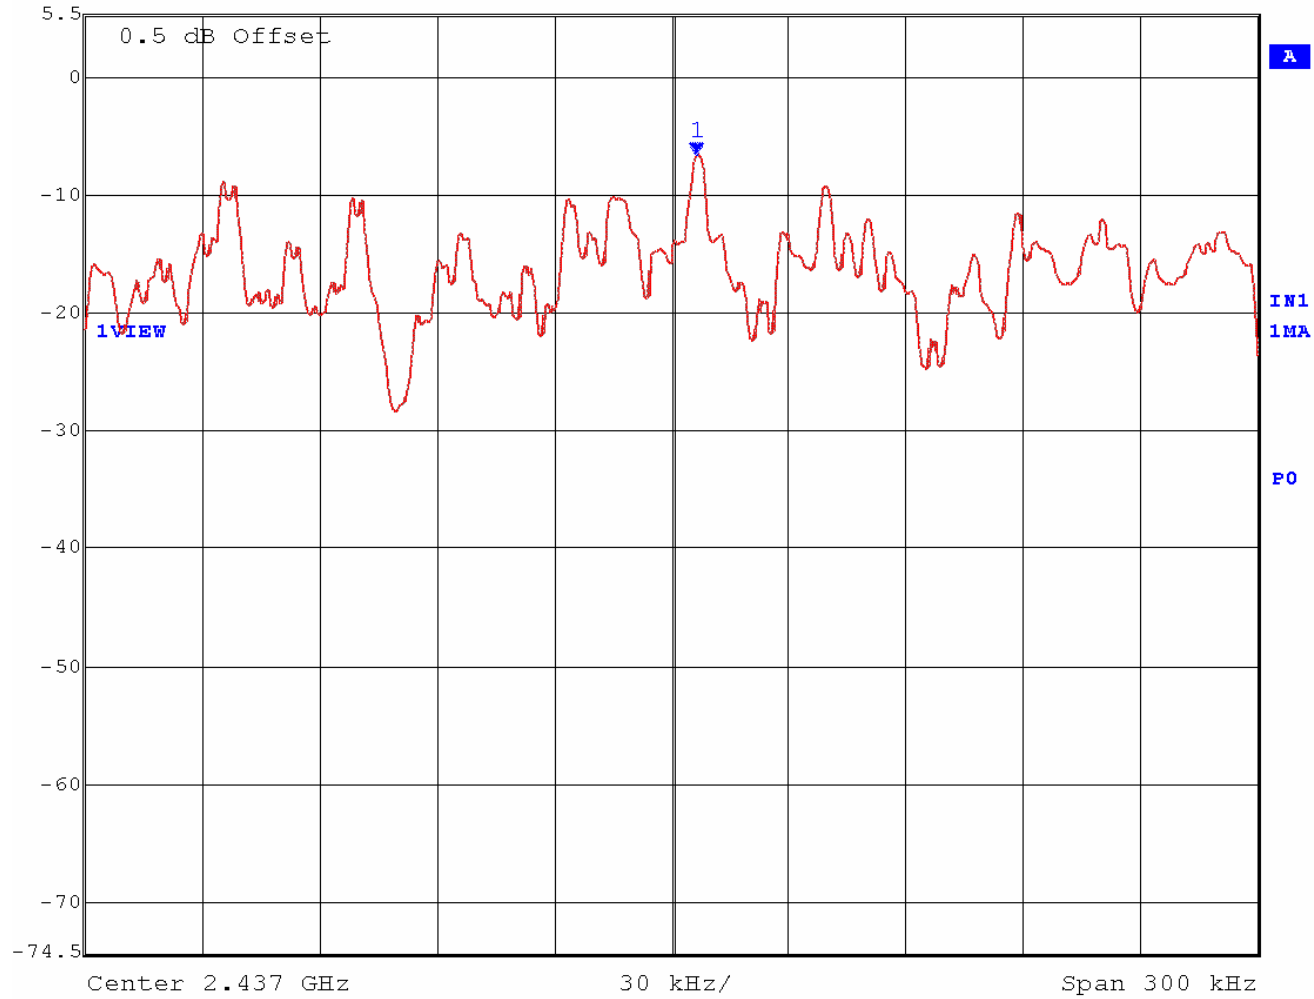

EMC Technologies Report Number: M060758_Cert_WM3945ABG_DTS_BT

APPENDIX M2

Spectral Density - 802.11b

Spectral Density - Channel 1

Date: 17.JAN.2006 07:36:42

Spectral Density – Channel 6

Marker 1 [T1]	RBW	3 kHz	RF Att	20 dB
Ref Lvl	-6.55 dBm	VBW	30 kHz	
5.5 dBm	2.43700631 GHz	SWT	100 s	Unit dBm

Date: 17.JAN.2006 07:43:02

Spectral Density – Channel 11

Date: 17.JAN.2006 07:48:43