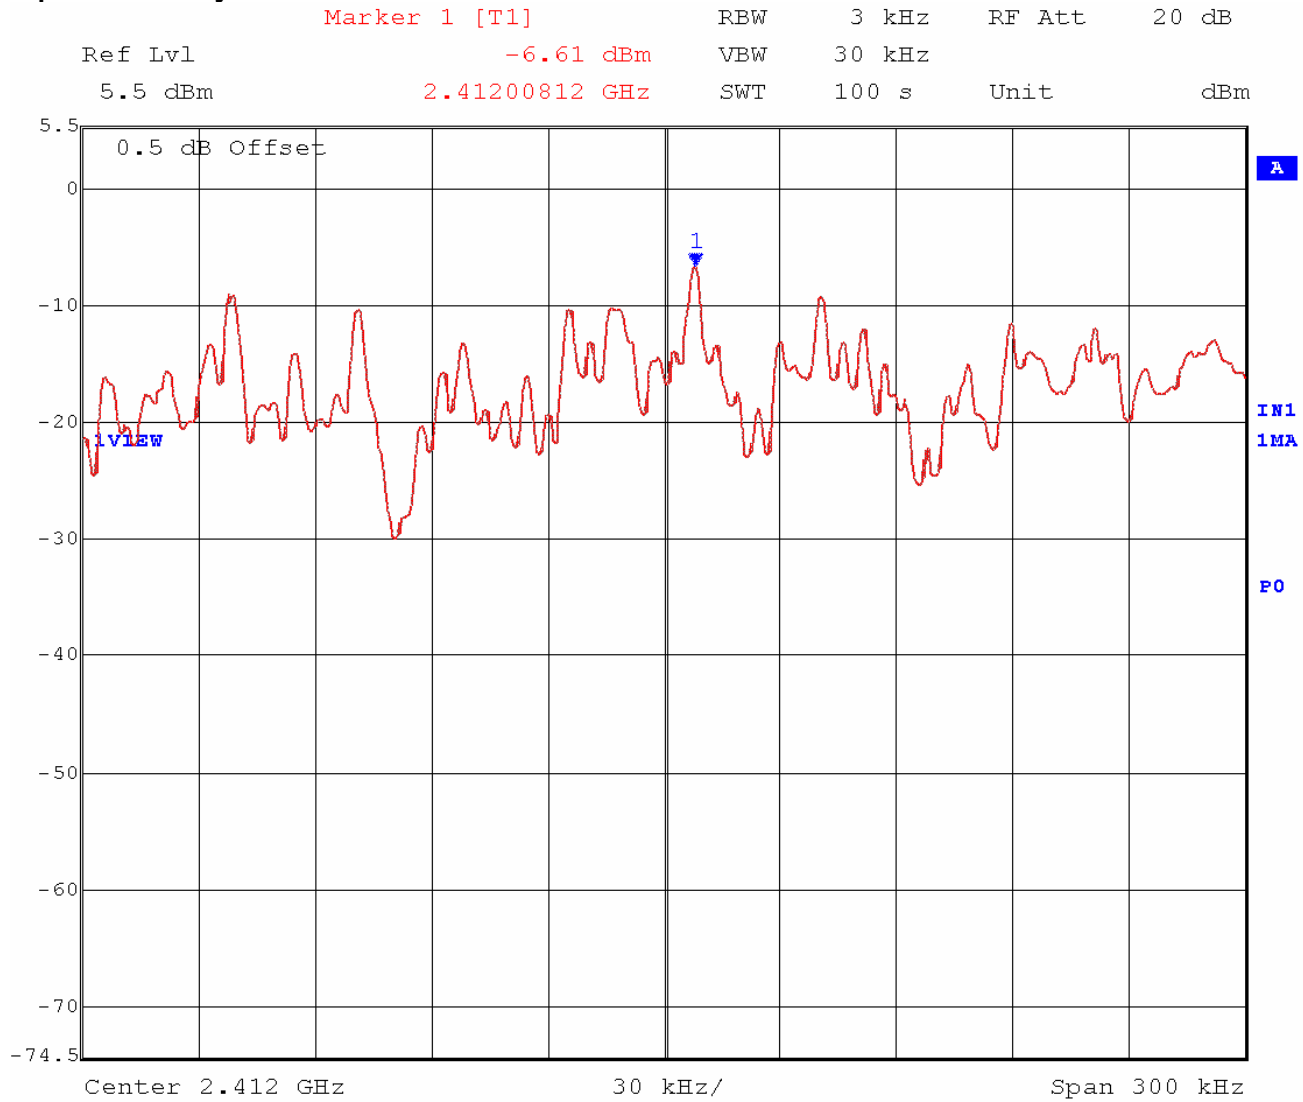

EMC Technologies Report Number: M060758_Cert_WM3945ABG_DTS_BT

APPENDIX M2

Spectral Density - 802.11b

Spectral Density - Channel 1

Date: 17.JAN.2006 07:36:42

Spectral Density – Channel 6

Marker 1 [T1]	RBW	3 kHz	RF Att	20 dB
Ref Lvl	-6.55 dBm	VBW	30 kHz	
5.5 dBm	2.43700631 GHz	SWT	100 s	Unit dBm

Date: 17.JAN.2006 07:43:02

Spectral Density – Channel 11

Date: 17.JAN.2006 07:48:43