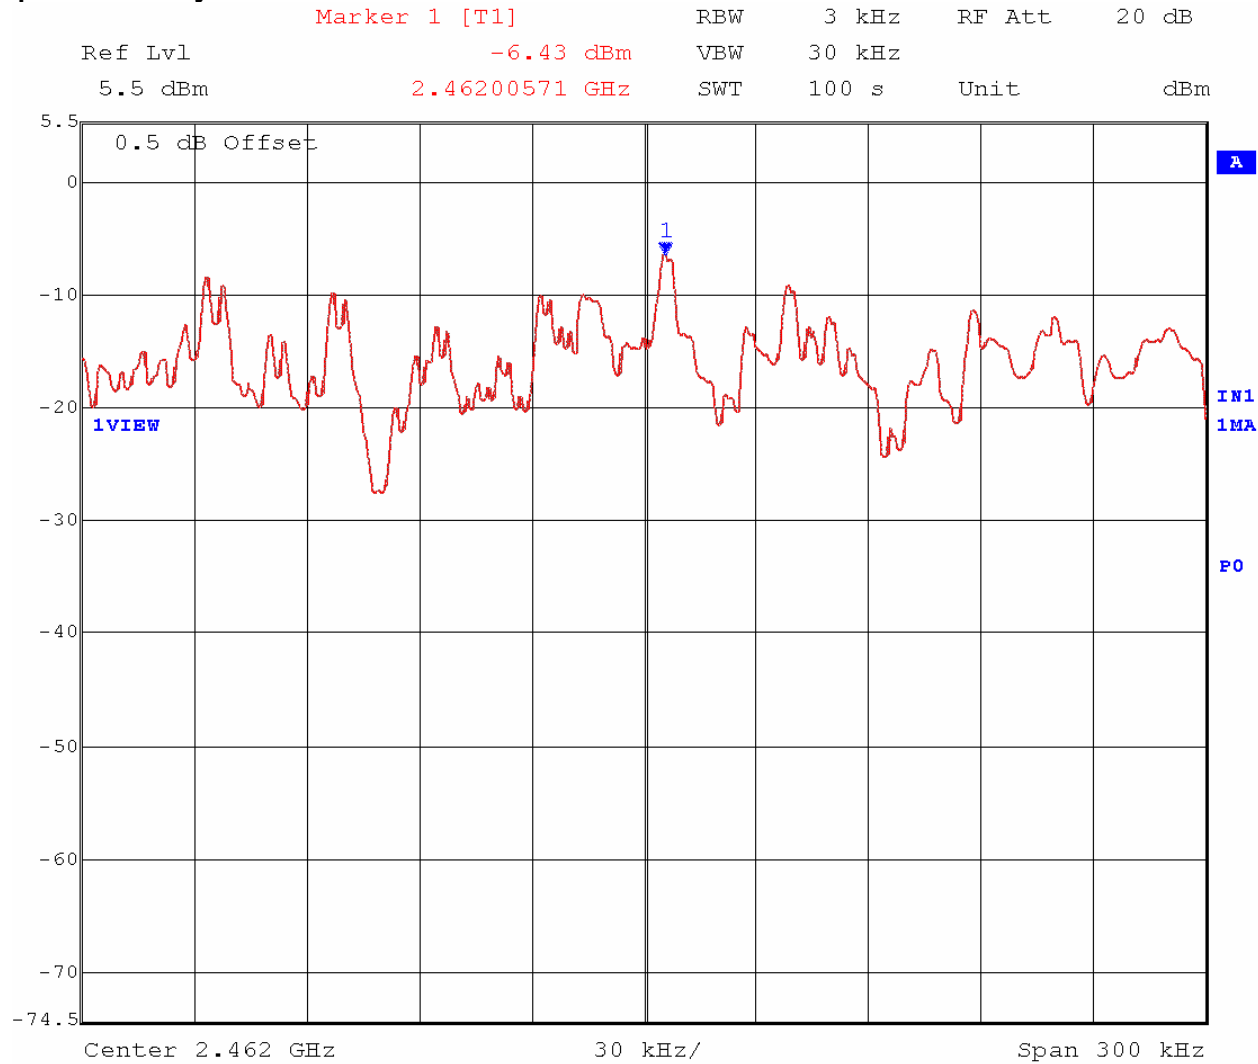

EMC Technologies Report Number: M060758_Cert_WM3945ABG_DTS_BT

APPENDIX M2

Spectral Density - 802.11b

Spectral Density - Channel 1

Date: 17.JAN.2006 07:36:42

Spectral Density – Channel 6

Marker 1 [T1]	RBW	3 kHz	RF Att	20 dB
Ref Lvl	-6.55 dBm	VBW	30 kHz	
5.5 dBm	2.43700631 GHz	SWT	100 s	Unit dBm

Date: 17.JAN.2006 07:43:02

Spectral Density – Channel 11

Date: 17.JAN.2006 07:48:43