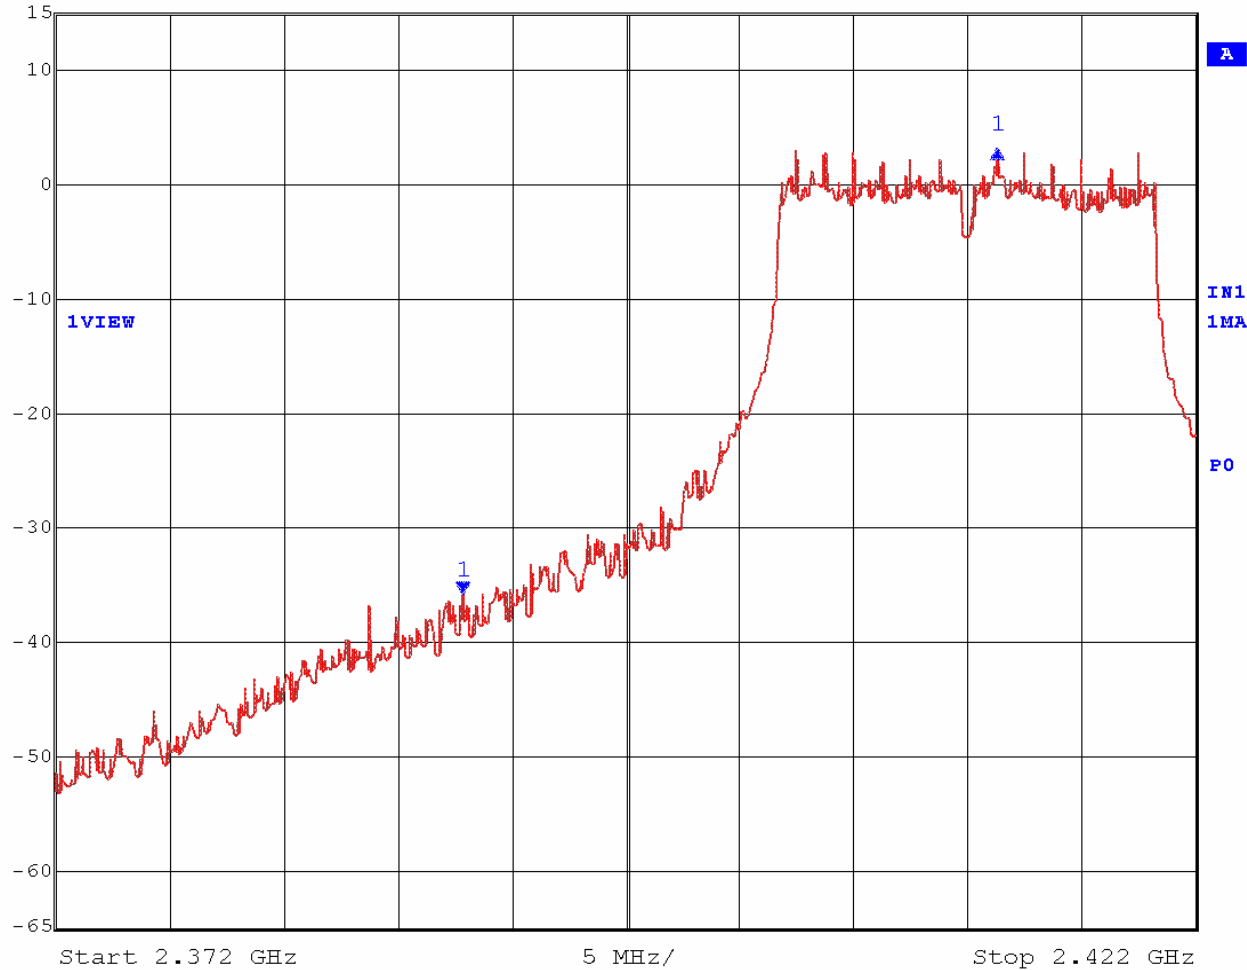

EMC Technologies Report Number: M060758_Cert_WM3945ABG_DTS_BT

APPENDIX L3

BAND EDGE - 802.11g

Band Edge – Low (Peak)

	Delta 1 [T1]	RBW	100 kHz	RF Att	30 dB
Ref Lvl	39.11 dB	VBW	300 kHz		
15 dBm	23.48296593 MHz	SWT	12.5 ms	Unit	dBm

Date: 8.MAR.2006 14:47:17

Band Edge – High (Peak)

	Delta 1 [T1]	RBW	100 kHz	RF Att	30 dB
Ref Lvl	40.58 dB	VBW	300 kHz		
15 dBm	-23.17935872 MHz	SWT	12.5 ms	Unit	dBm

Date: 8.MAR.2006 14:57:44