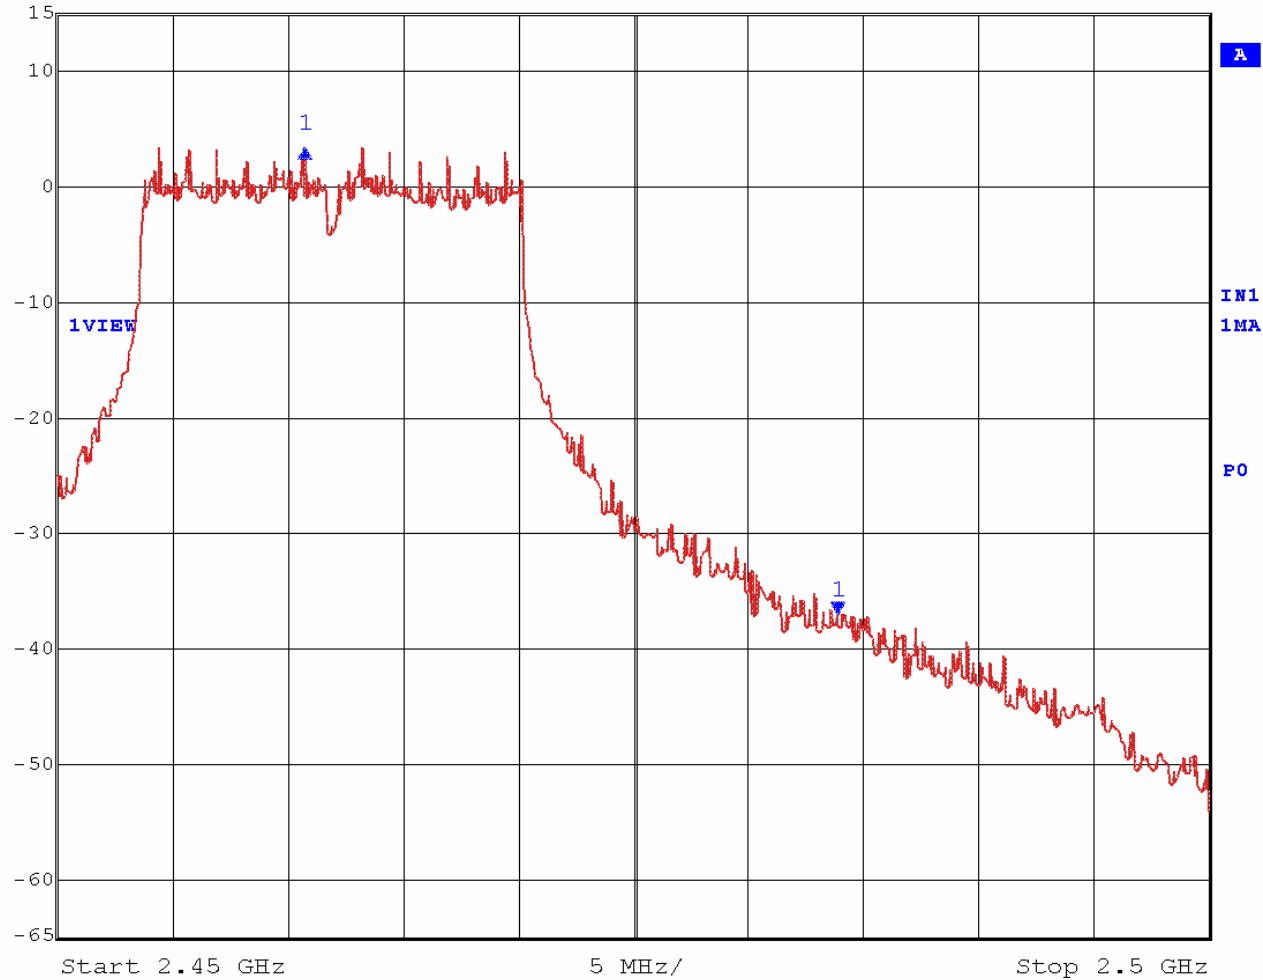

EMC Technologies Report Number: M060758_Cert_WM3945ABG_DTS_BT

APPENDIX L3

BAND EDGE - 802.11g

Band Edge – Low (Peak)

	Delta 1 [T1]	RBW	100 kHz	RF Att	30 dB
Ref Lvl	39.11 dB	VBW	300 kHz		
15 dBm	23.48296593 MHz	SWT	12.5 ms	Unit	dBm

Date: 8.MAR.2006 14:47:17

Band Edge – High (Peak)

	Delta 1 [T1]	RBW	100 kHz	RF Att	30 dB
Ref Lvl	40.58 dB	VBW	300 kHz		
15 dBm	-23.17935872 MHz	SWT	12.5 ms	Unit	dBm

Date: 8.MAR.2006 14:57:44