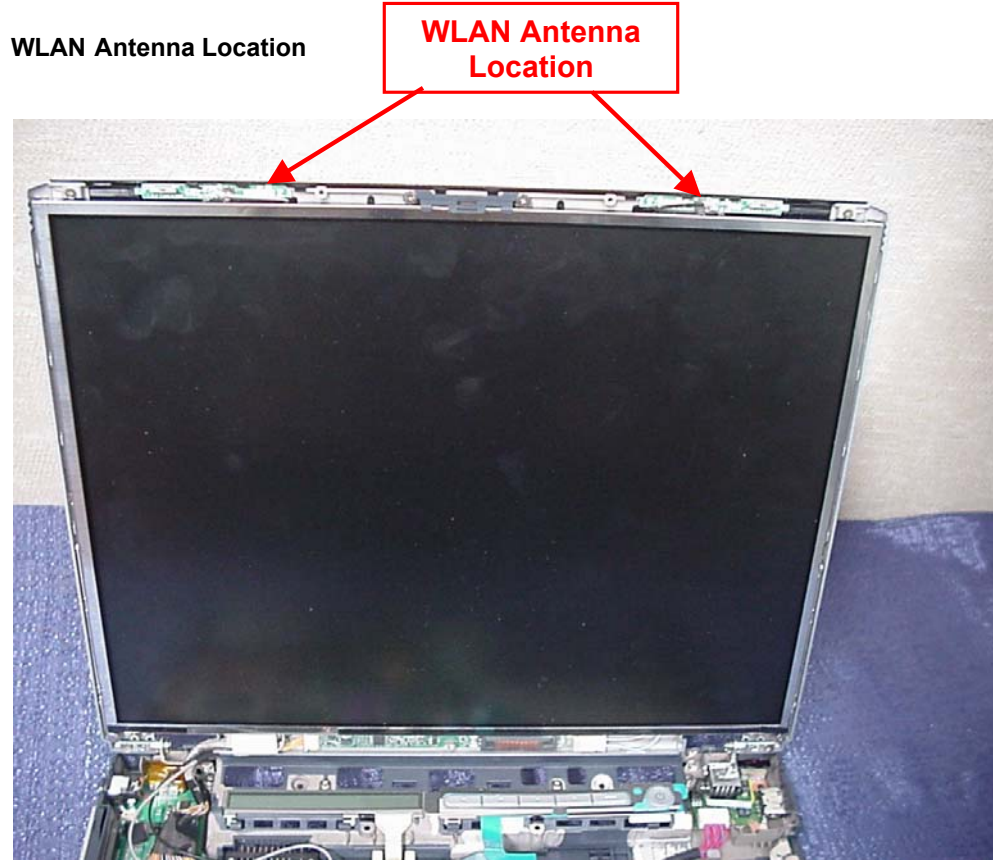

EMC Technologies Report Number: M050322_Cert_WM3B2200BG_BT

APPENDIX B3

WLAN Module, BT and Antenna Location Photographs

APPENDIX B3 – WLAN, BT & Antenna Location

Calexico2 (WM3B2200BG) WLAN & Bluetooth – UGXZ5-102A Location

Calexico2 (WM3B2200BG) WLAN & Bluetooth – UGXZ5-102A – exploded view

APPENDIX B3 – WLAN, BT & Antenna Location

APPENDIX B3 – WLAN, BT & Antenna Location

WLAN Antenna – Exploded view

APPENDIX B3 – WLAN, BT & Antenna Location