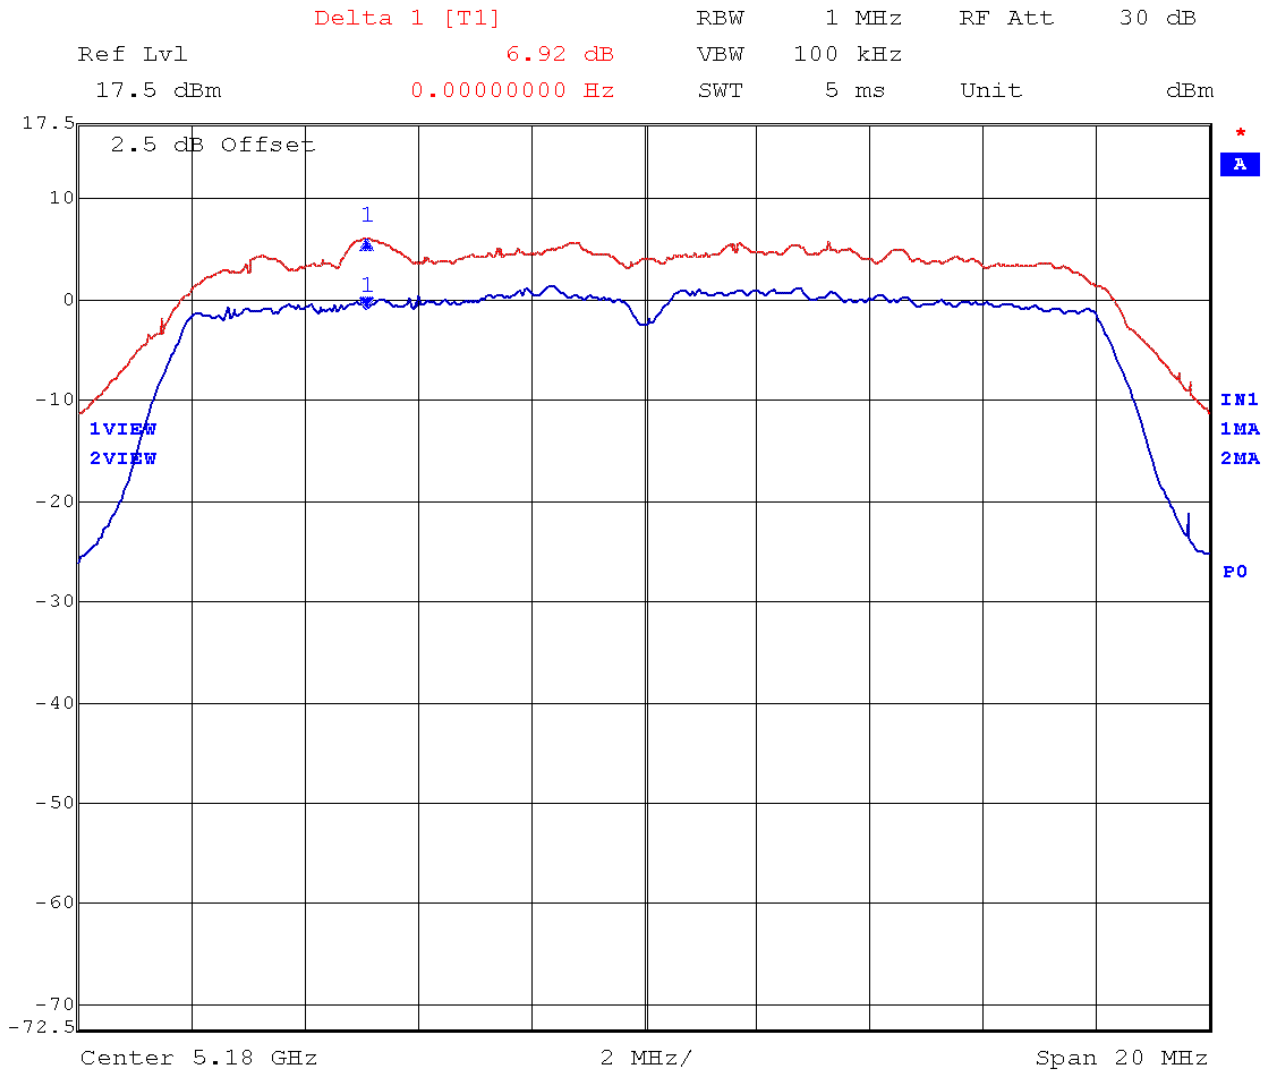

EMC Technologies Report Number: M050322_Cert_WM3B2915ABG_11abg_NII_BT

APPENDIX M
PEAK EXCURSION - WM3B2915ABG 802.11a (NII)

Peak Excursion - Channel 36

Date: 27.MAR.2005 15:35:16

Peak Excursion – Channel 52

	Delta 1 [T1]	RBW	1 MHz	RF Att	30 dB
Ref Lvl	5.87 dB	VBW	100 kHz		
17.5 dBm	0.00000000 Hz	SWT	5 ms	Unit	dBm

Date: 27.MAR.2005 15:38:05

Peak Excursion – Channel 64

Delta 1 [T1] RBW 1 MHz RF Att 30 dB
Ref Lvl 6.69 dB VBW 100 kHz
17.5 dBm 0.00000000 Hz SWT 5 ms Unit dBm