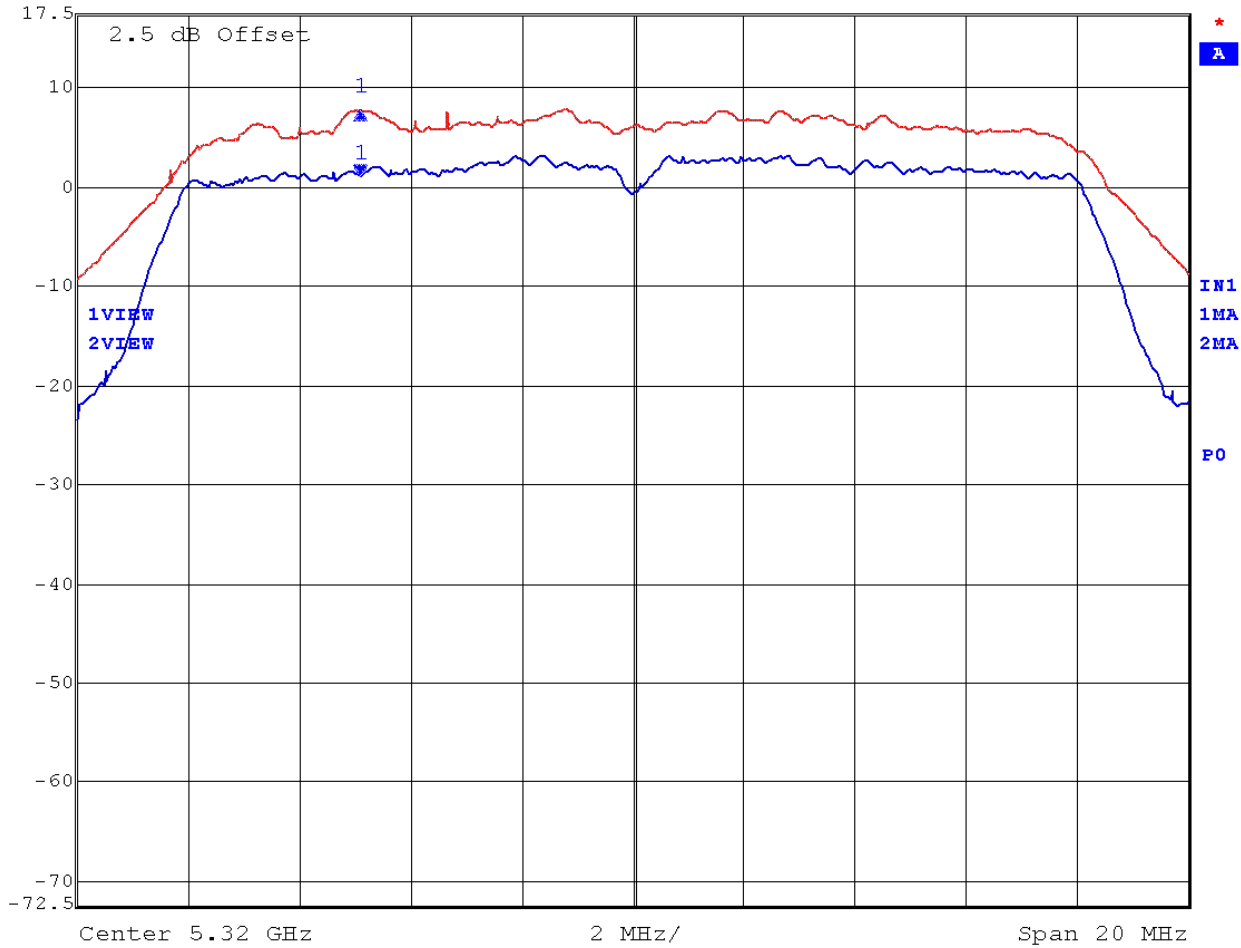

EMC Technologies Report Number: M050322_Cert_WM3B2915ABG_11abg_NII_BT

APPENDIX M
PEAK EXCURSION - WM3B2915ABG 802.11a (NII)

Peak Excursion - Channel 36

Date: 27.MAR.2005 15:35:16

Peak Excursion – Channel 52

	Delta 1 [T1]	RBW	1 MHz	RF Att	30 dB
Ref Lvl	5.87 dB	VBW	100 kHz		
17.5 dBm	0.00000000 Hz	SWT	5 ms	Unit	dBm

Date: 27.MAR.2005 15:38:05

Peak Excursion – Channel 64

Delta 1 [T1] RBW 1 MHz RF Att 30 dB
Ref Lvl 6.69 dB VBW 100 kHz
17.5 dBm 0.00000000 Hz SWT 5 ms Unit dBm