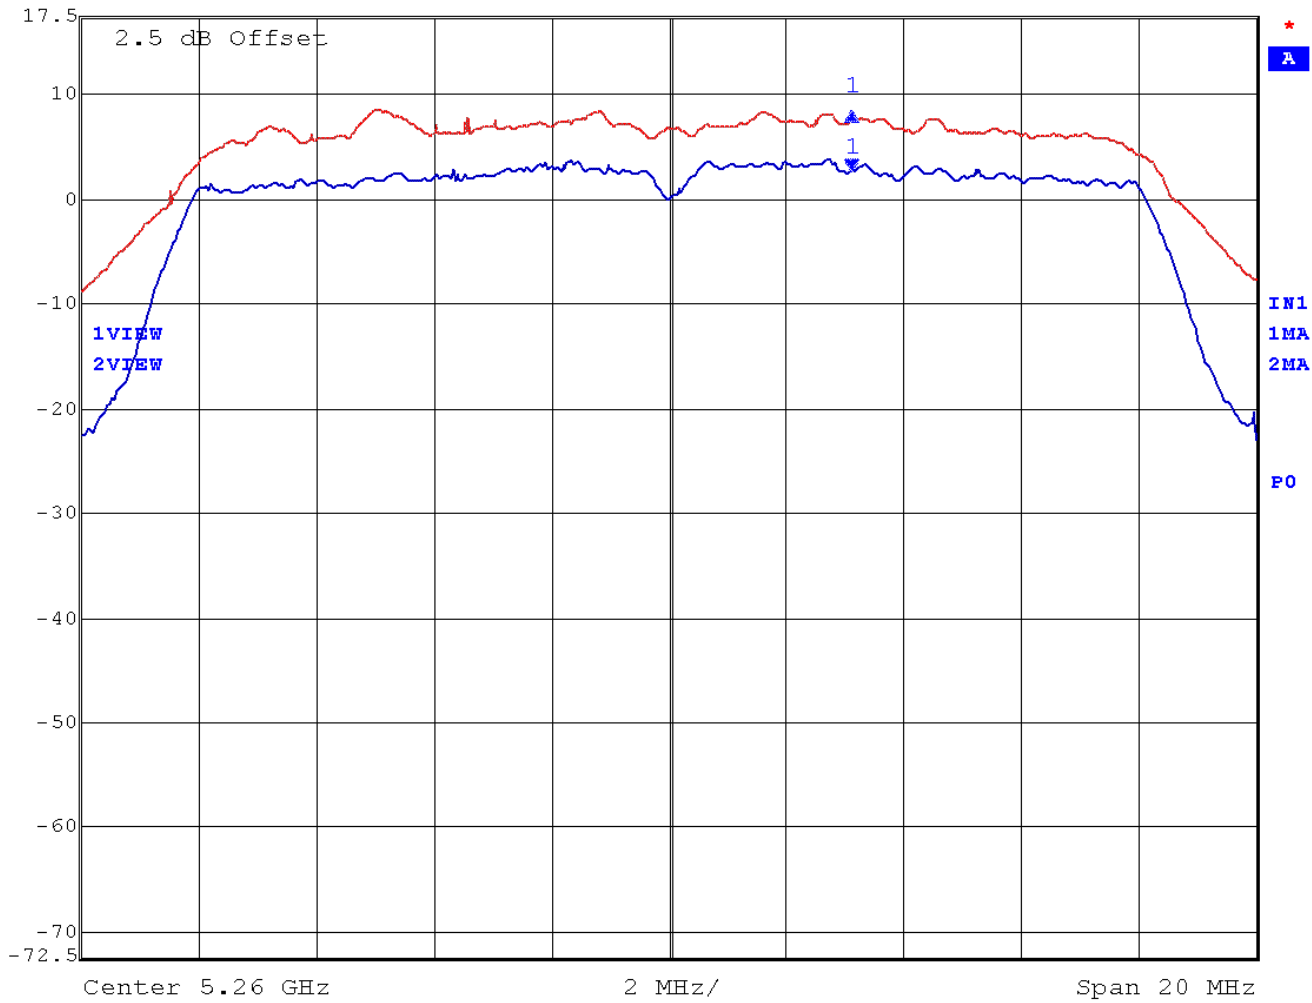

EMC Technologies Report Number: M050322_Cert_WM3B2915ABG_11abg_NII_BT

APPENDIX M
PEAK EXCURSION - WM3B2915ABG 802.11a (NII)

Peak Excursion - Channel 36

Date: 27.MAR.2005 15:35:16

Peak Excursion – Channel 52

	Delta 1 [T1]	RBW	1 MHz	RF Att	30 dB
Ref Lvl	5.87 dB	VBW	100 kHz		
17.5 dBm	0.00000000 Hz	SWT	5 ms	Unit	dBm

Date: 27.MAR.2005 15:38:05

Peak Excursion – Channel 64

Delta 1 [T1] RBW 1 MHz RF Att 30 dB
Ref Lvl 6.69 dB VBW 100 kHz
17.5 dBm 0.00000000 Hz SWT 5 ms Unit dBm