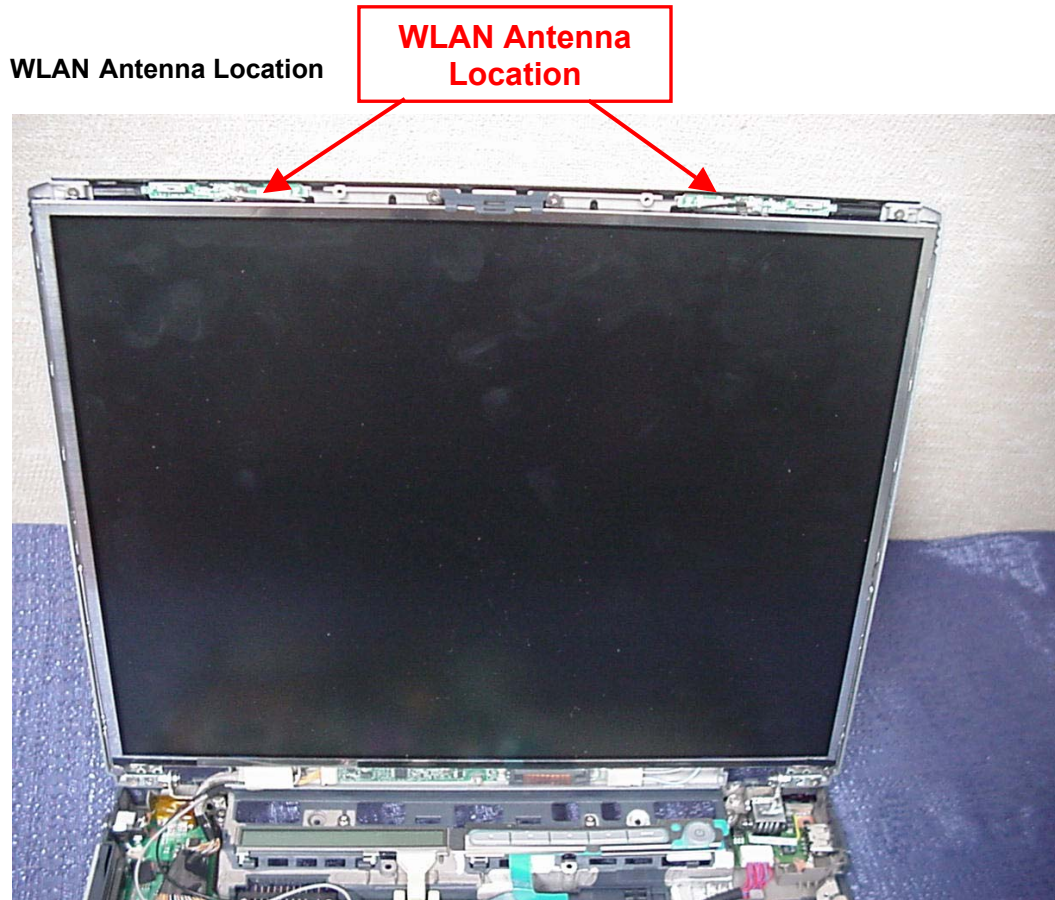

EMC Technologies Report Number: M050322_Cert_WM3B2915ABG_11abg_DTS_BT

APPENDIX B3

WLAN Module and Antenna Location Photographs

APPENDIX B3 – WLAN & Antenna Location

Calexico2 (WM3B2915ABG) WLAN Location

Calexico2 (WM3B2915ABG) WLAN Location – exploded view

APPENDIX B3 – WLAN & Antenna Location

WLAN Antenna – Exploded view