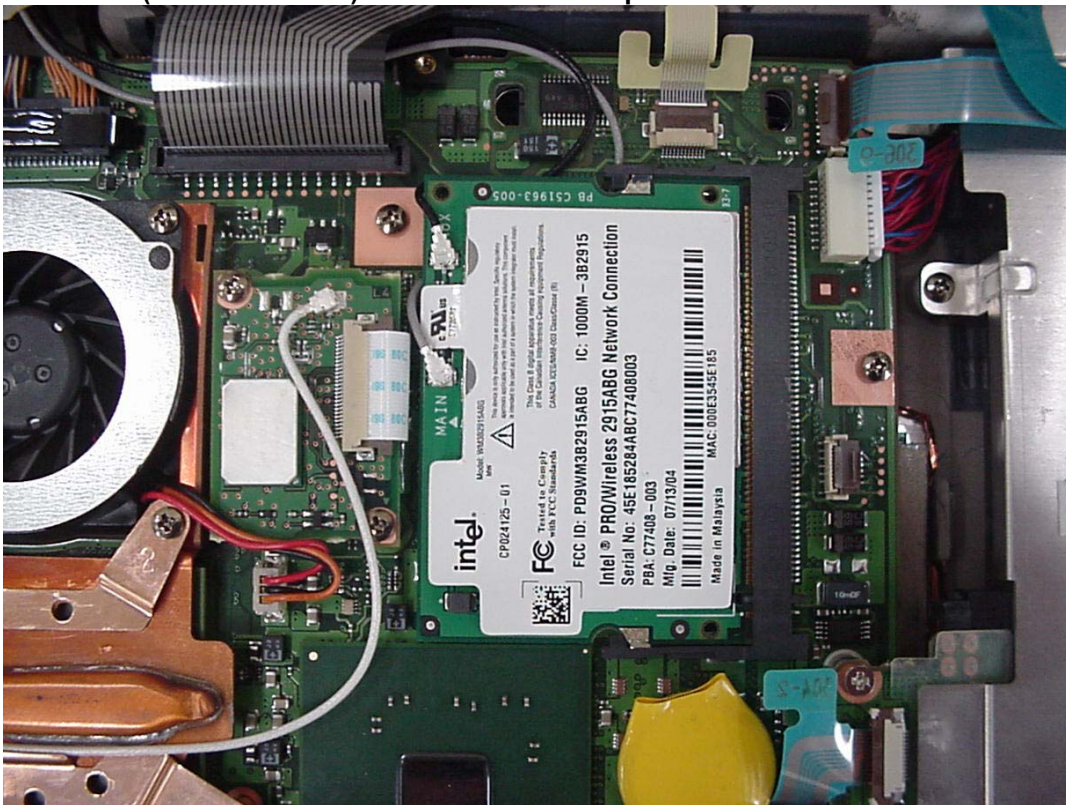

EMC Technologies Report Number: M050322_Cert_WM3B2915ABG_11abg_DTS_BT

APPENDIX B3

WLAN Module and Antenna Location Photographs

APPENDIX B3 – WLAN & Antenna Location

Calexico2 (WM3B2915ABG) WLAN Location

Calexico2 (WM3B2915ABG) WLAN Location – exploded view

APPENDIX B3 – WLAN & Antenna Location

WLAN Antenna – Exploded view