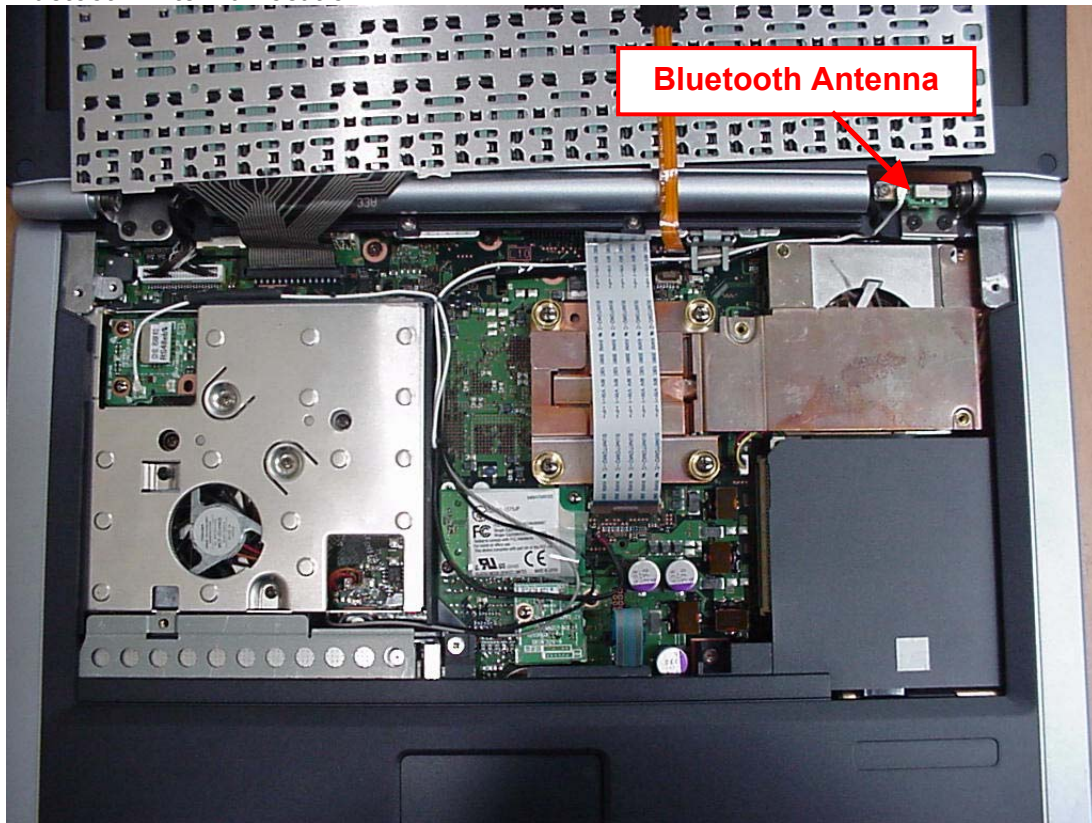

EMC Technologies Report Number: M050103_Cert_Eton_Cal2_BT

APPENDIX B3

WLAN Module, BT and Antenna Location Photographs

Calexico2 (WM3B2200BG) WLAN Location

Calexico2 (WM3B2200BG) WLAN Location – exploded view

Bluetooth Location

Bluetooth Location – exploded view

WLAN Antenna Location

WLAN Antenna – Exploded view

Left Antenna

Right Antenna

Bluetooth Antenna Location

Bluetooth Antenna location - exploded view