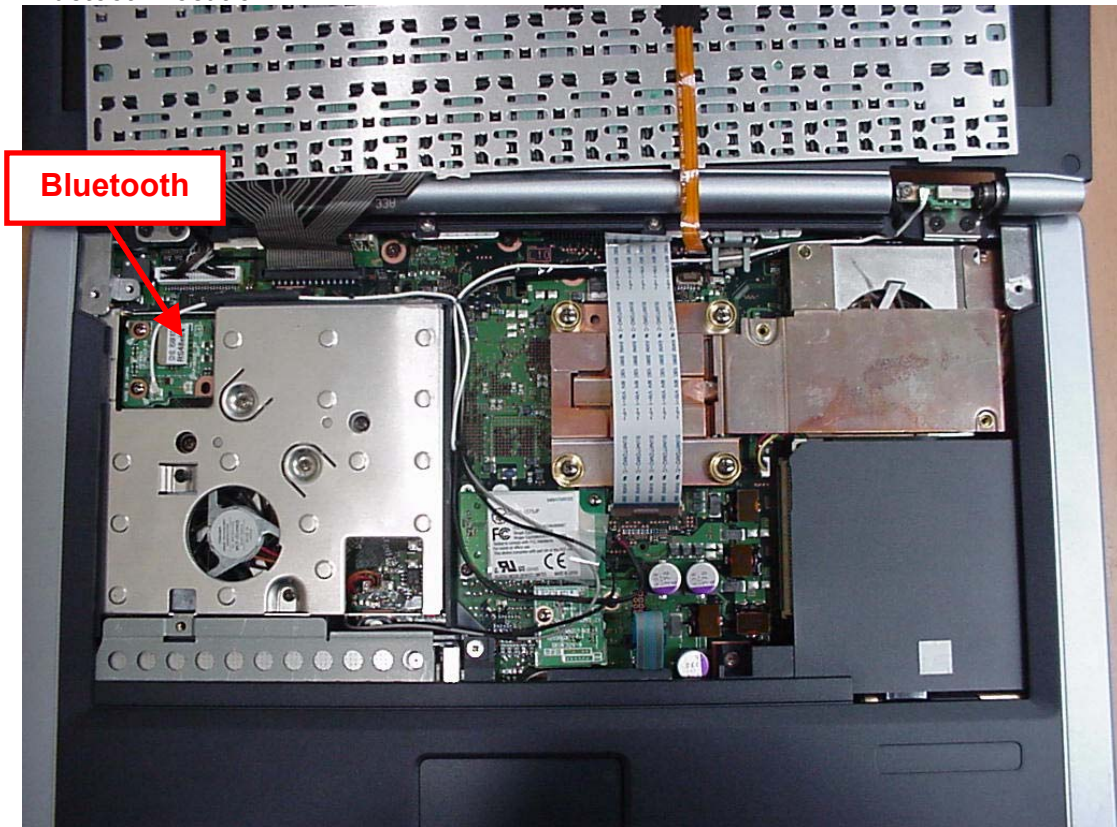

EMC Technologies Report Number: M050103_Cert_Eton_Cal2_BT

APPENDIX B3

WLAN Module, BT and Antenna Location Photographs

Calexico2 (WM3B2200BG) WLAN Location

Calexico2 (WM3B2200BG) WLAN Location – exploded view

Bluetooth Location

Bluetooth Location – exploded view

WLAN Antenna Location

WLAN Antenna – Exploded view

Left Antenna

Right Antenna

Bluetooth Antenna Location

Bluetooth Antenna location - exploded view