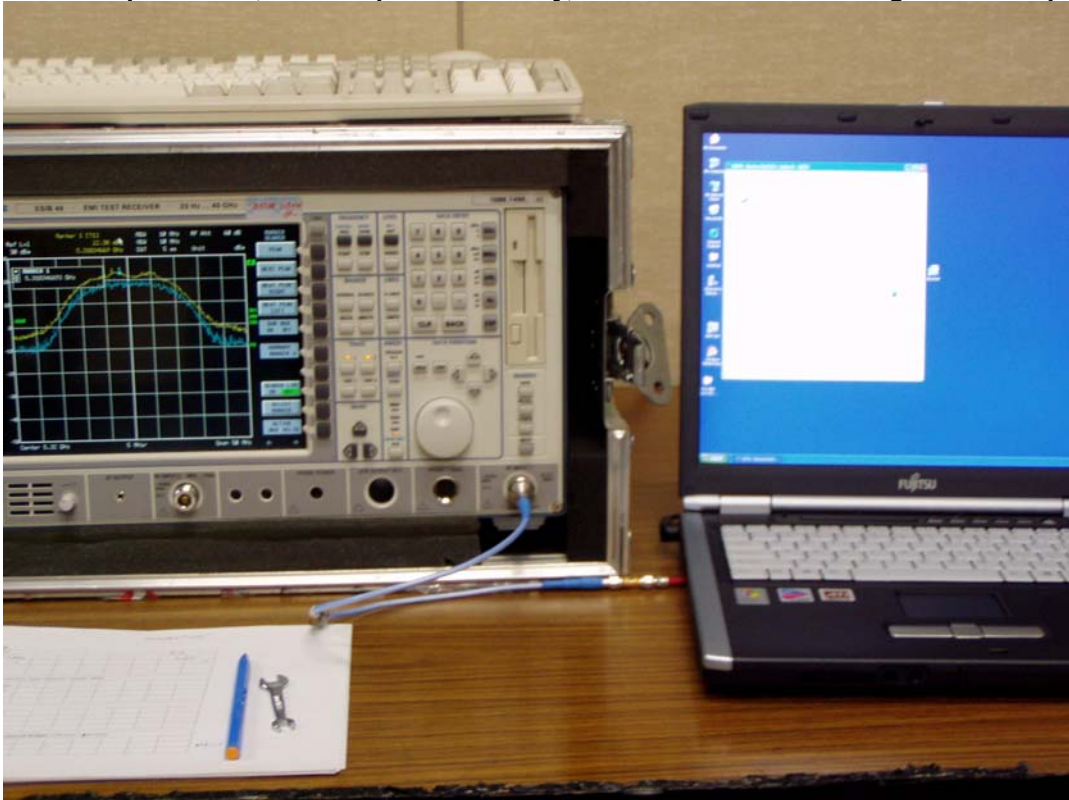

EMC Technologies Report Number: M040905_Cert_Emilia2_Cal2_11abg_NII_BT

APPENDIX B2 – Test Setup Photographs

APPENDIX B2 – Test Setup Photographs

LifeBook E Series (Emilia2)

Conducted Emissions Test Setup

APPENDIX B2 – Test Setup Photographs

LifeBook E Series (Emilia2)

Peak Output Power, Power Spectral Density, Bandwidth and Band Edge Test Setup

APPENDIX B2 – Test Setup Photographs

LifeBook E Series (Emilia2)

Radiated Emissions Test Setup