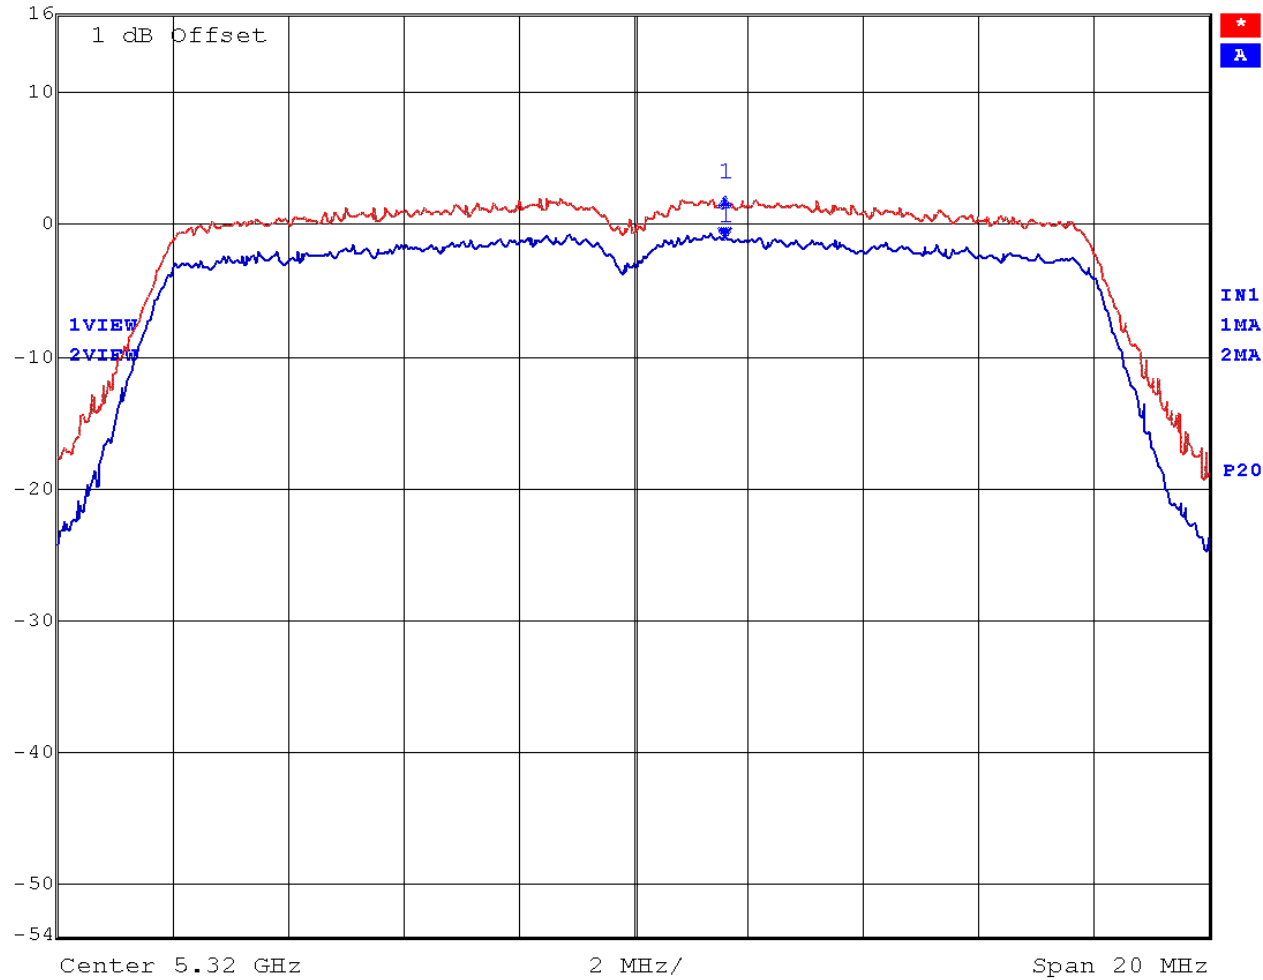

EMC Technologies Report Number: M040905_Cert_Emilia2_Cal2_11abg_NII_BT

**APPENDIX M
PEAK EXCURSION - Calexico2 802.11a (NII)**

Peak Excursion - Channel 36

 Delta 1 [T1] RBW 1 MHz RF Att 50 dB
Ref Lvl 3.02 dB VBW 300 kHz
16 dBm 0.00000000 Hz SWT 5 ms Unit dBm

Date: 28.AUG.2004 12:30:40

Peak Excursion – Channel 52

	Delta 1 [T1]	RBW	1 MHz	RF Att	50 dB
Ref Lvl	2.63 dB	VBW	300 kHz		
16 dBm	0.00000000 Hz	SWT	5 ms	Unit	dBm

Date: 28.AUG.2004 12:28:44

Peak Excursion – Channel 64

 **Delta 1 [T1]** RBW 1 MHz RF Att 50 dB
Ref Lvl 3.27 dB VBW 300 kHz
16 dBm 0.00000000 Hz SWT 5 ms Unit dBm

Date: 28.AUG.2004 12:25:13