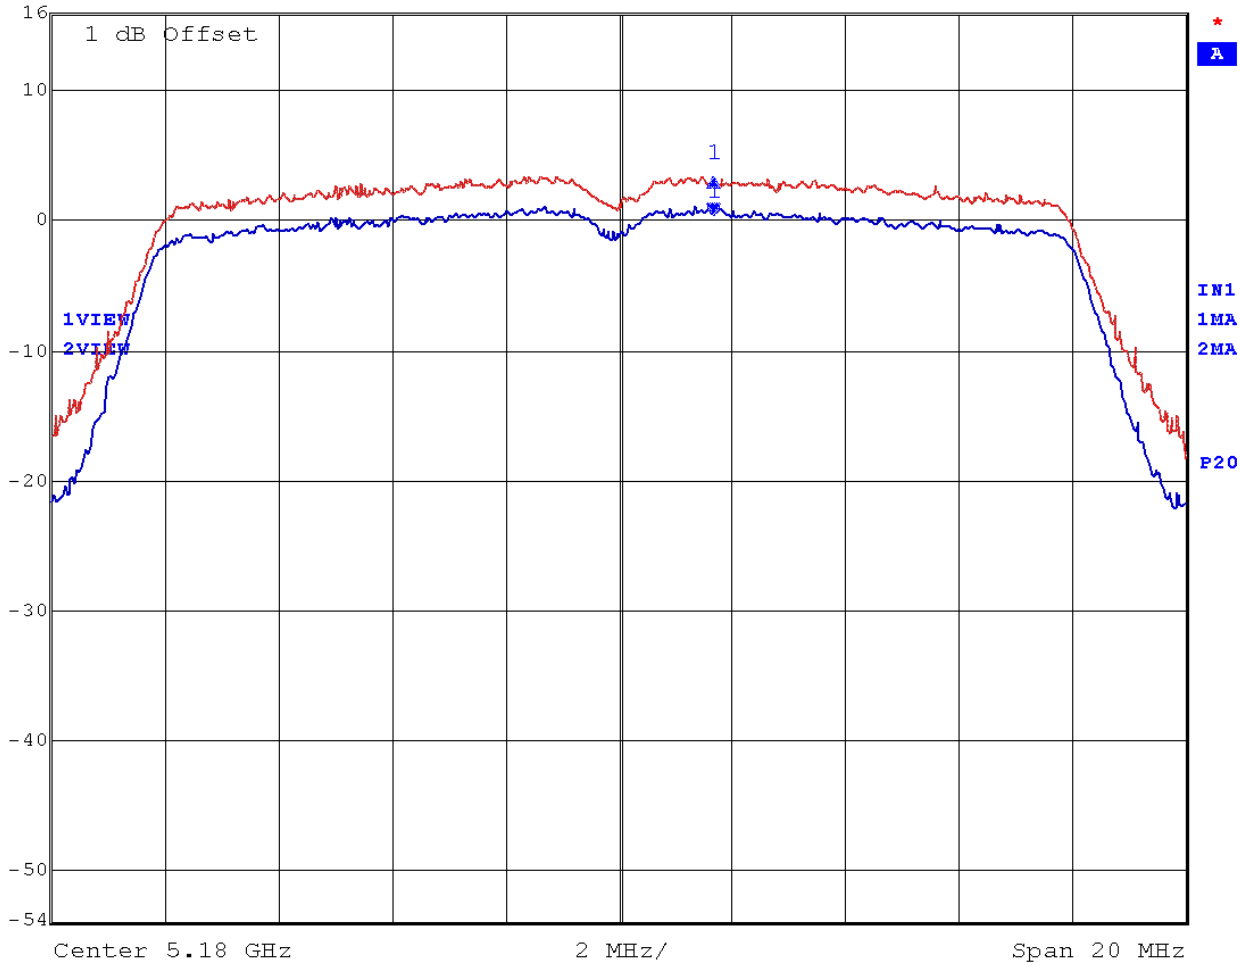

EMC Technologies Report Number: M040905_Cert_Emilia2_Cal2_11abg_NII_BT

**APPENDIX M
PEAK EXCURSION - Calexico2 802.11a (NII)**

Peak Excursion - Channel 36

 Delta 1 [T1] RBW 1 MHz RF Att 50 dB
Ref Lvl 3.02 dB VBW 300 kHz
16 dBm 0.00000000 Hz SWT 5 ms Unit dBm

Date: 28.AUG.2004 12:30:40

Peak Excursion – Channel 52

	Delta 1 [T1]	RBW	1 MHz	RF Att	50 dB
Ref Lvl	2.63 dB	VBW	300 kHz		
16 dBm	0.00000000 Hz	SWT	5 ms	Unit	dBm

Date: 28.AUG.2004 12:28:44

Peak Excursion – Channel 64

 **Delta 1 [T1]** RBW 1 MHz RF Att 50 dB
Ref Lvl 3.27 dB VBW 300 kHz
16 dBm 0.00000000 Hz SWT 5 ms Unit dBm

Date: 28.AUG.2004 12:25:13