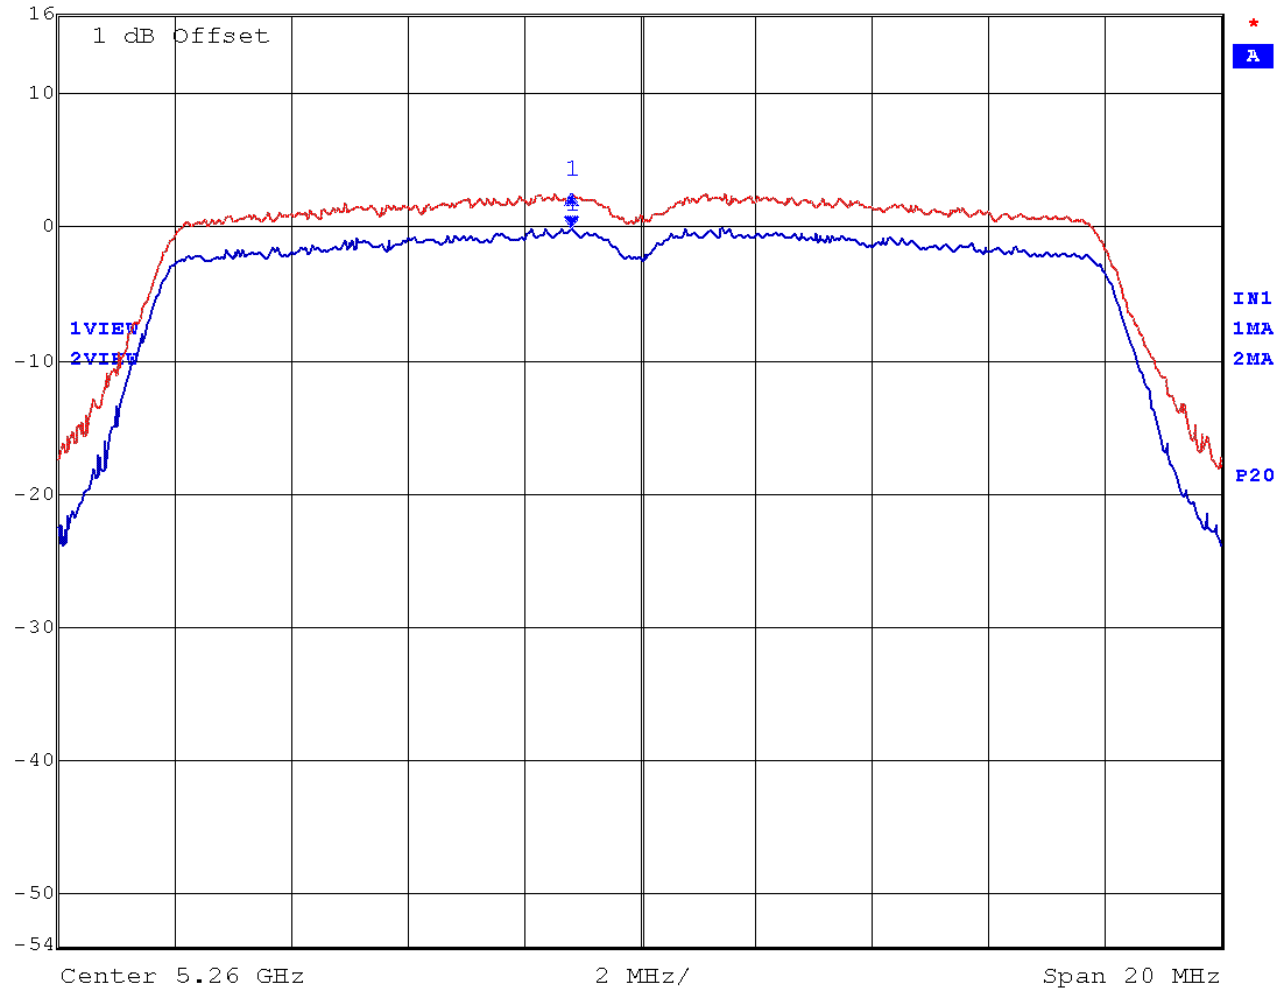

EMC Technologies Report Number: M040905_Cert_Emilia2_Cal2_11abg_NII_BT

**APPENDIX M
PEAK EXCURSION - Calexico2 802.11a (NII)**

Peak Excursion - Channel 36

 Delta 1 [T1] RBW 1 MHz RF Att 50 dB
Ref Lvl 3.02 dB VBW 300 kHz
16 dBm 0.00000000 Hz SWT 5 ms Unit dBm

Date: 28.AUG.2004 12:30:40

Peak Excursion – Channel 52

	Delta 1 [T1]	RBW	1 MHz	RF Att	50 dB
Ref Lvl	2.63 dB	VBW	300 kHz		
16 dBm	0.00000000 Hz	SWT	5 ms	Unit	dBm

Date: 28.AUG.2004 12:28:44

Peak Excursion – Channel 64

 **Delta 1 [T1]** RBW 1 MHz RF Att 50 dB
Ref Lvl 3.27 dB VBW 300 kHz
16 dBm 0.00000000 Hz SWT 5 ms Unit dBm

Date: 28.AUG.2004 12:25:13