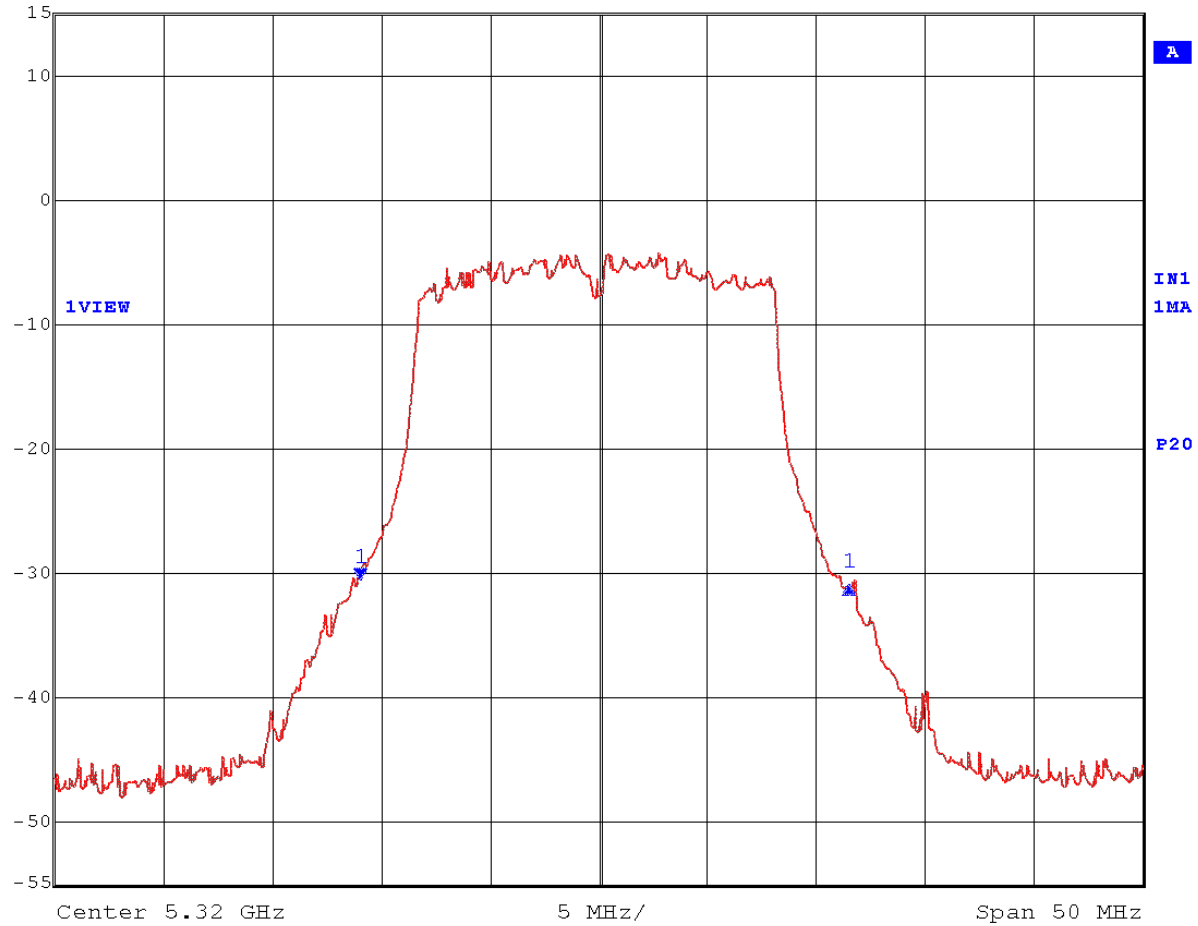

EMC Technologies Report Number: M040905_Cert_Emilia2_Cal2_11abg_NII_BT

APPENDIX J
CHANNEL BANDWIDTH - Calxico2 802.11a (NII)

26 dB Bandwidth – Channel 36

Delta 1 [T1]	RBW	300 kHz	RF Att	50 dB
-0.68 dB	VBW	1 MHz		
22.24448898 MHz	SWT	5 ms	Unit	dBm
Ref Lvl				
15 dBm				

Date: 28.AUG.2004 11:01:55

26 dB Bandwidth – Channel 52

Delta 1 [T1]	RBW	300 kHz	RF Att	50 dB
-0.02 dB	VBW	1 MHz		
22.04408818 MHz	SWT	5 ms	Unit	dBm
Ref Lvl				
15 dBm				

Date: 28.AUG.2004 11:04:03

26 dB Bandwidth – Channel 64

Delta 1 [T1]	RBW	300 kHz	RF Att	50 dB
Ref Lvl	-0.43 dB	VBW	1 MHz	
15 dBm	22.44488978 MHz	SWT	5 ms	Unit dBm

Date: 28.AUG.2004 11:06:34