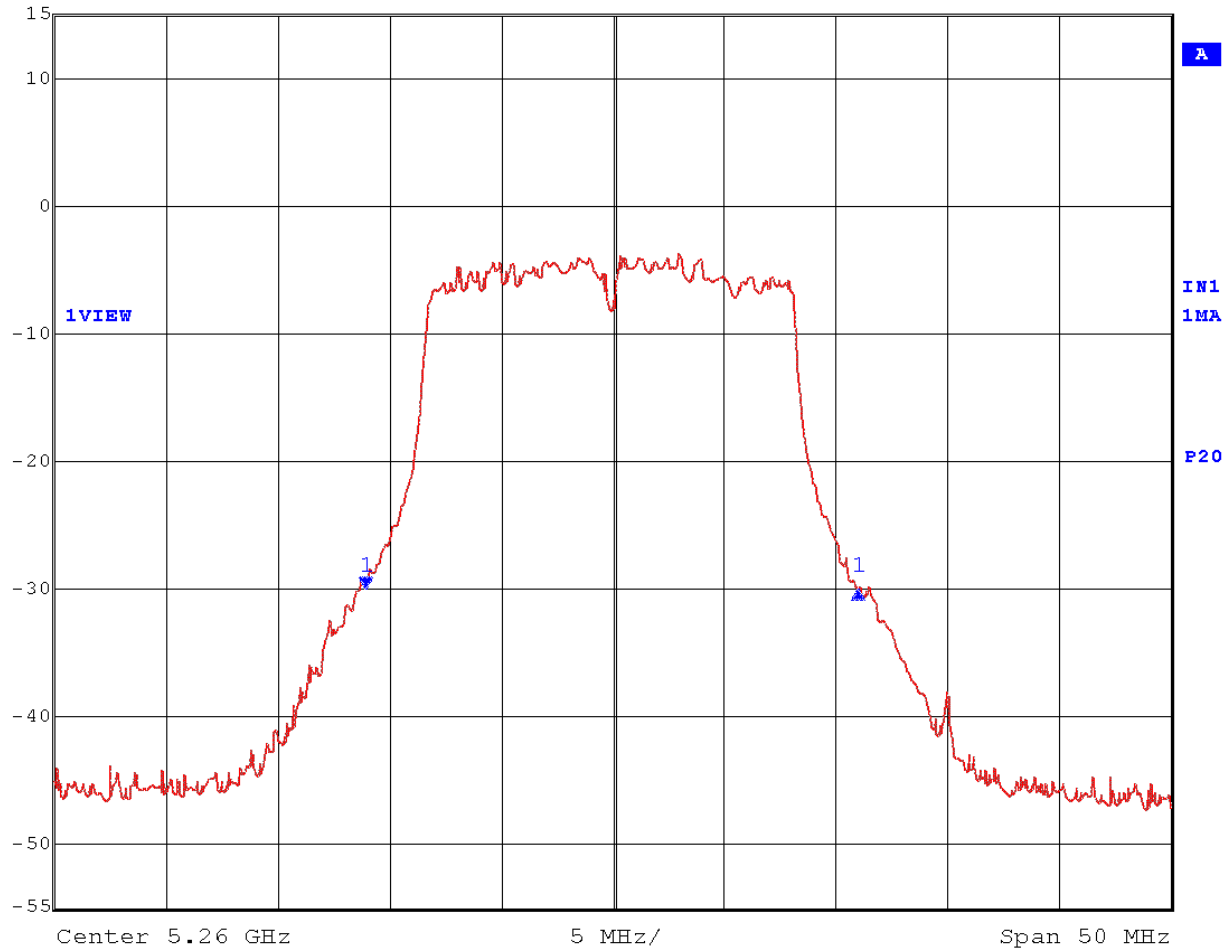

EMC Technologies Report Number: M040905_Cert_Emilia2_Cal2_11abg_NII_BT

APPENDIX J
CHANNEL BANDWIDTH - Calxico2 802.11a (NII)

26 dB Bandwidth – Channel 36

Delta 1 [T1]	RBW	300 kHz	RF Att	50 dB
-0.68 dB	VBW	1 MHz		
22.24448898 MHz	SWT	5 ms	Unit	dBm
Ref Lvl				
15 dBm				

Date: 28.AUG.2004 11:01:55

26 dB Bandwidth – Channel 52

Delta 1 [T1]	RBW	300 kHz	RF Att	50 dB
-0.02 dB	VBW	1 MHz		
22.04408818 MHz	SWT	5 ms	Unit	dBm
Ref Lvl				
15 dBm				

Date: 28.AUG.2004 11:04:03

26 dB Bandwidth – Channel 64

Delta 1 [T1]	RBW	300 kHz	RF Att	50 dB
Ref Lvl	-0.43 dB	VBW	1 MHz	
15 dBm	22.44488978 MHz	SWT	5 ms	Unit dBm

Date: 28.AUG.2004 11:06:34