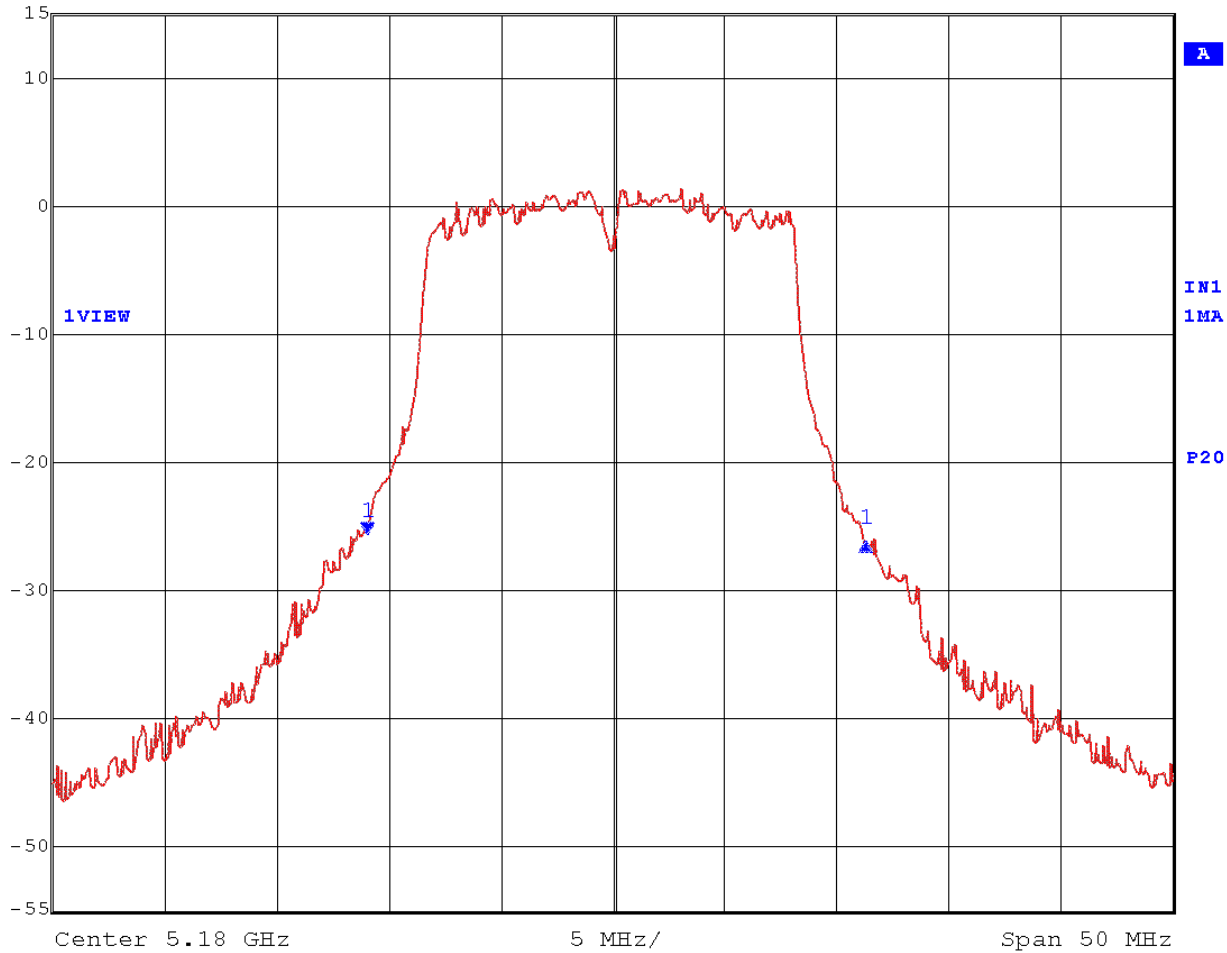

EMC Technologies Report Number: M040905_Cert_Emilia2_Cal2_11abg_NII_BT

APPENDIX J
CHANNEL BANDWIDTH - Calxico2 802.11a (NII)

26 dB Bandwidth – Channel 36

Delta 1 [T1]	RBW	300 kHz	RF Att	50 dB
-0.68 dB	VBW	1 MHz		
22.24448898 MHz	SWT	5 ms	Unit	dBm
Ref Lvl				
15 dBm				

Date: 28.AUG.2004 11:01:55

26 dB Bandwidth – Channel 52

Delta 1 [T1]	RBW	300 kHz	RF Att	50 dB
-0.02 dB	VBW	1 MHz		
22.04408818 MHz	SWT	5 ms	Unit	dBm
Ref Lvl				
15 dBm				

Date: 28.AUG.2004 11:04:03

26 dB Bandwidth – Channel 64

Delta 1 [T1]	RBW	300 kHz	RF Att	50 dB
Ref Lvl	-0.43 dB	VBW	1 MHz	
15 dBm	22.44488978 MHz	SWT	5 ms	Unit dBm

Date: 28.AUG.2004 11:06:34