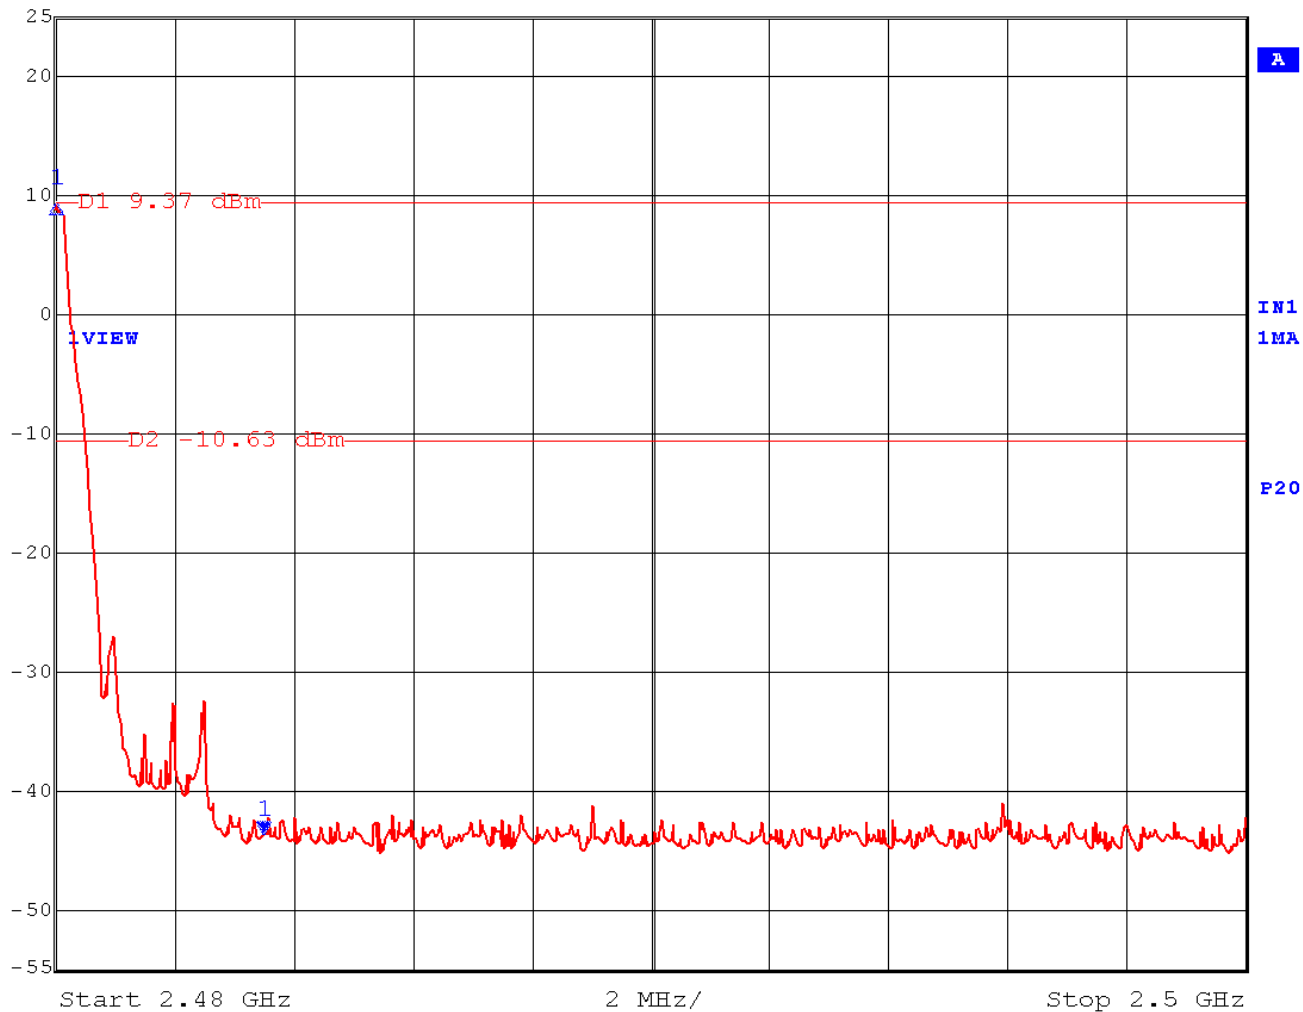

EMC Technologies Report Number: M040733_Cert_Soriel_BT_Atheros

APPENDIX L

BAND EDGE - BLUETOOTH

Band Edge – Low

Max/Ref Lvl	Marker 1 [T1]	RBW	100 kHz	RF Att	60 dB
25 dBm	-37.94 dBm	VBW	100 kHz		
25 dBm	2.40000000 GHz	SWT	5 ms	Unit	dBm

Date: 9.FEB.2004 11:50:26

Band Edge – High

Max/Ref Lvl	Marker 1 [T1]	RBW	100 kHz	RF Att	60 dB
25 dBm	-43.64 dBm	VBW	100 kHz		
25 dBm	2.48350000 GHz	SWT	5 ms	Unit	dBm

Date: 9.FEB.2004 11:48:31