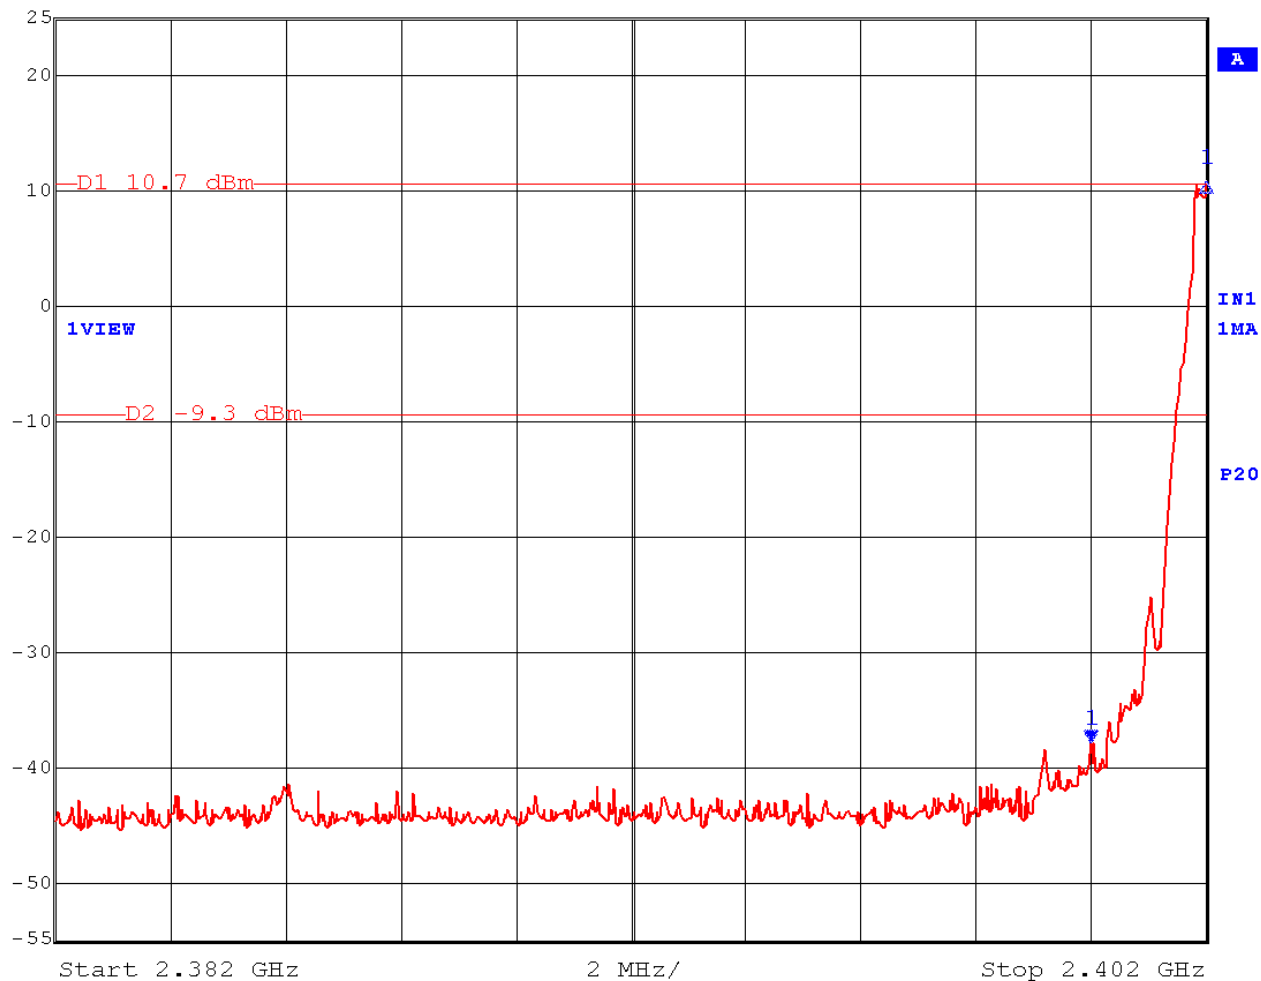

EMC Technologies Report Number: M040733_Cert_Soriel_BT_Atheros

APPENDIX L

BAND EDGE - BLUETOOTH

Band Edge – Low

Max/Ref Lvl	Marker 1 [T1]	RBW	100 kHz	RF Att	60 dB
25 dBm	-37.94 dBm	VBW	100 kHz		
25 dBm	2.40000000 GHz	SWT	5 ms	Unit	dBm

Date: 9.FEB.2004 11:50:26

Band Edge – High

Max/Ref Lvl	Marker 1 [T1]	RBW	100 kHz	RF Att	60 dB
25 dBm	-43.64 dBm	VBW	100 kHz		
25 dBm	2.48350000 GHz	SWT	5 ms	Unit	dBm

Date: 9.FEB.2004 11:48:31