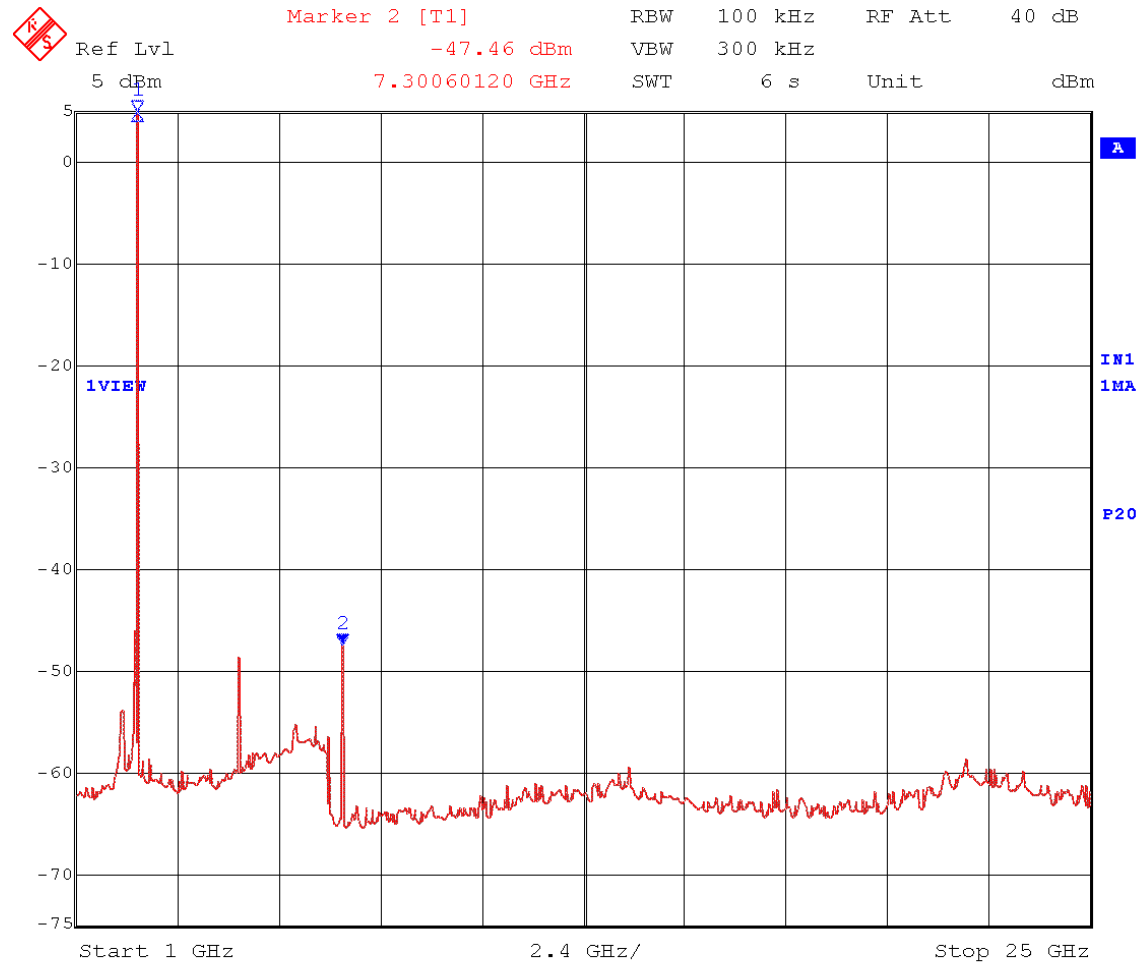

EMC Technologies Report Number: M040733_Cert_Soriel_BT_Atheros

APPENDIX K
Harmonics - Bluetooth

Harmonics – Channel 1 (low)

Date: 3.AUG.2004 10:32:27

Harmonics - Channel 40 (Middle)

Date: 3.AUG.2004 10:30:44

Harmonics - Channel 79 (High)

Date: 3.AUG.2004 10:29:04