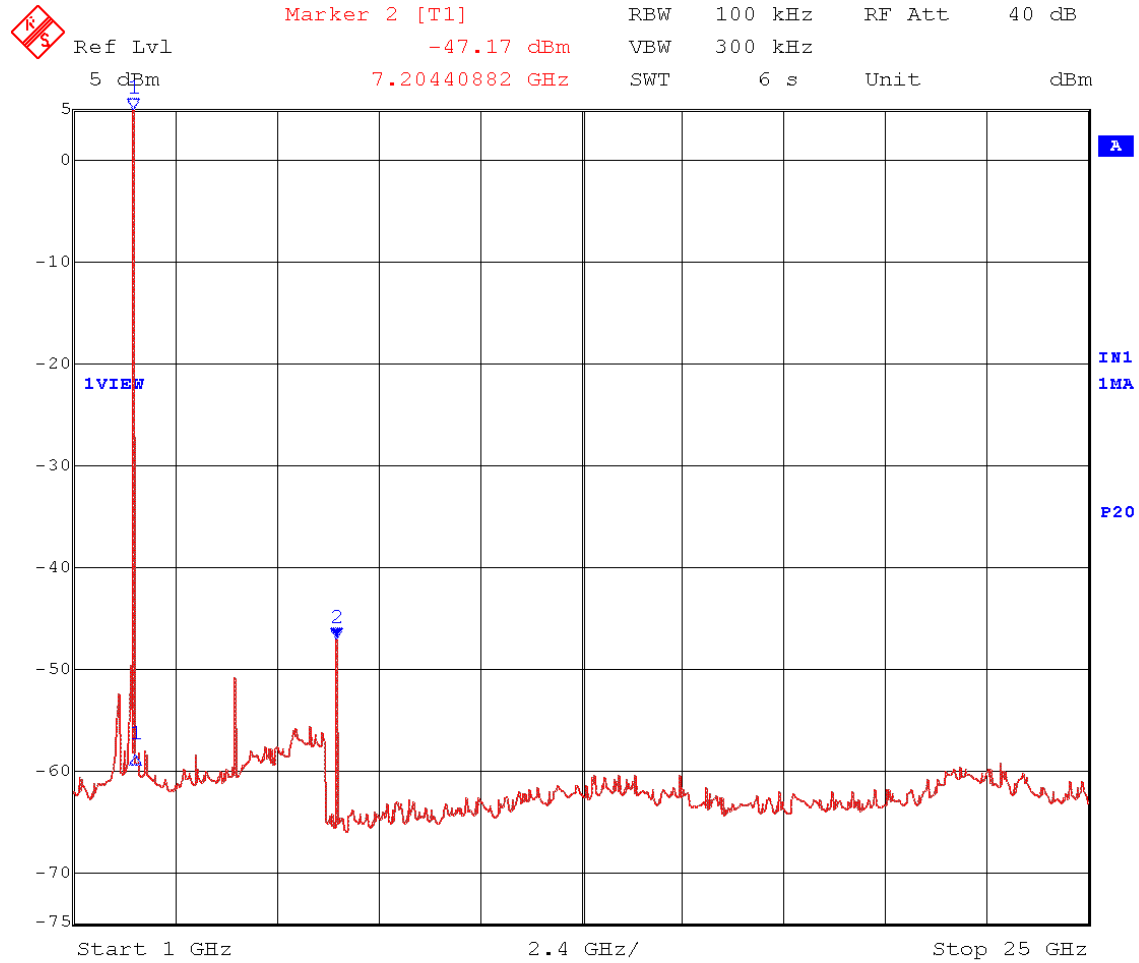

EMC Technologies Report Number: M040733_Cert_Soriel_BT_Atheros

APPENDIX K
Harmonics - Bluetooth

Harmonics – Channel 1 (low)

Date: 3.AUG.2004 10:32:27

Harmonics - Channel 40 (Middle)

Date: 3.AUG.2004 10:30:44

Harmonics - Channel 79 (High)

Date: 3.AUG.2004 10:29:04