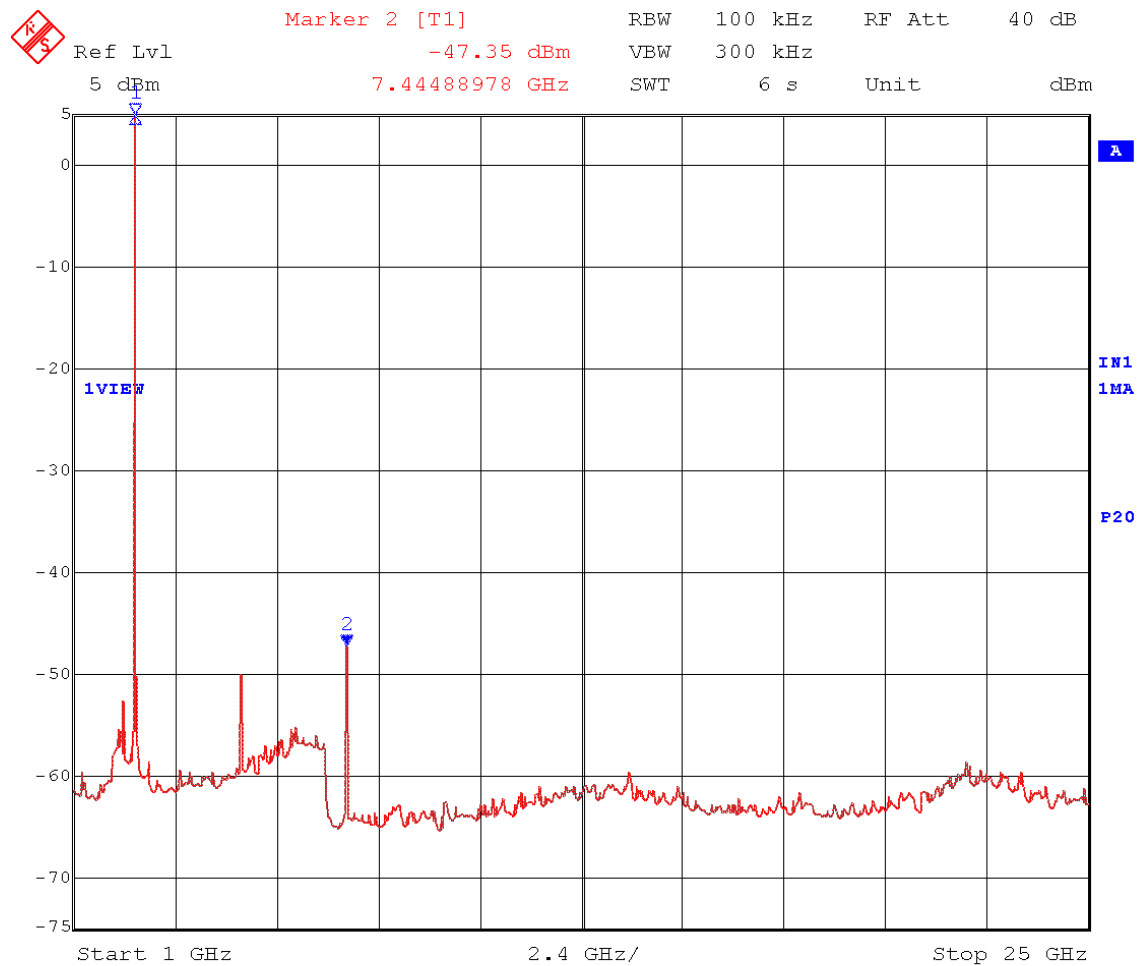

EMC Technologies Report Number: M040733_Cert_Soriel_BT_Atheros

APPENDIX K
Harmonics - Bluetooth

Harmonics – Channel 1 (low)

Date: 3.AUG.2004 10:32:27

Harmonics - Channel 40 (Middle)

Date: 3.AUG.2004 10:30:44

Harmonics - Channel 79 (High)

Date: 3.AUG.2004 10:29:04