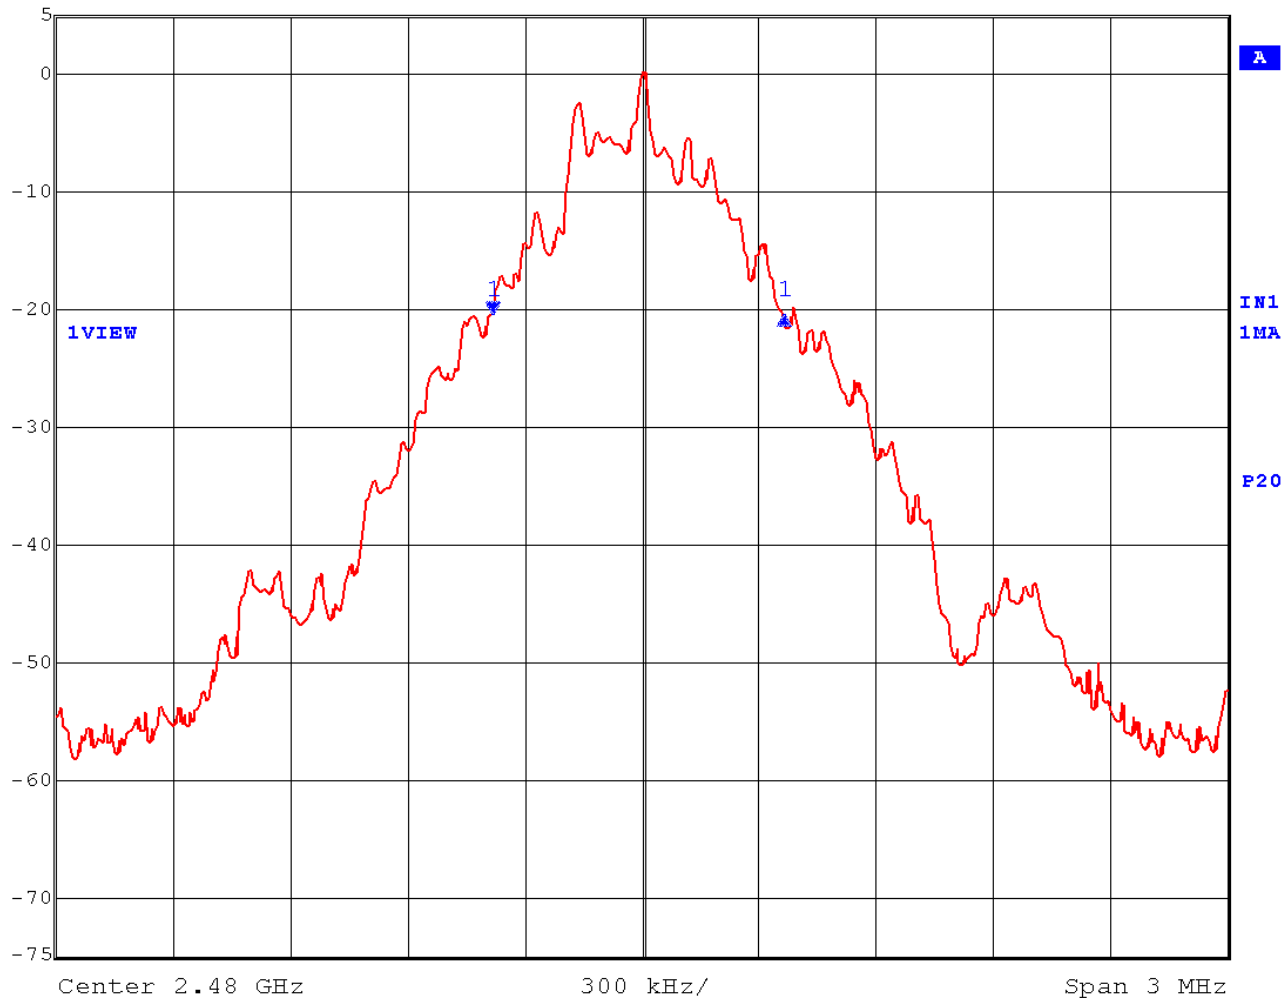

EMC Technologies Report Number: M040733_Cert_Soriel_BT_Atheros

20 dB BANDWIDTH - BLUETOOTH

20dB Bandwidth – Channel 1

Max/Ref Lvl	Delta 1 [T1]	RBW	30 kHz	RF Att	40 dB
5 dBm	0.17 dB	VBW	100 kHz		
5 dBm	739.47895792 kHz	SWT	8.5 ms	Unit	dBm

Date: 9.FEB.2004 11:13:46

20dB Bandwidth – Channel 40

Max/Ref Lvl	Delta 1 [T1]	RBW	30 kHz	RF Att	40 dB
5 dBm	-0.34 dB	VBW	100 kHz		
5 dBm	733.46693387 kHz	SWT	8.5 ms	Unit	dBm

Date: 9.FEB.2004 11:11:52

20dB Bandwidth – Channel 79

Max/Ref Lvl	Delta 1 [T1]	RBW	30 kHz	RF Att	40 dB
5 dBm	0.12 dB	VBW	100 kHz		
5 dBm	745.49098197 kHz	SWT	8.5 ms	Unit	dBm

Date: 9.FEB.2004 11:16:24