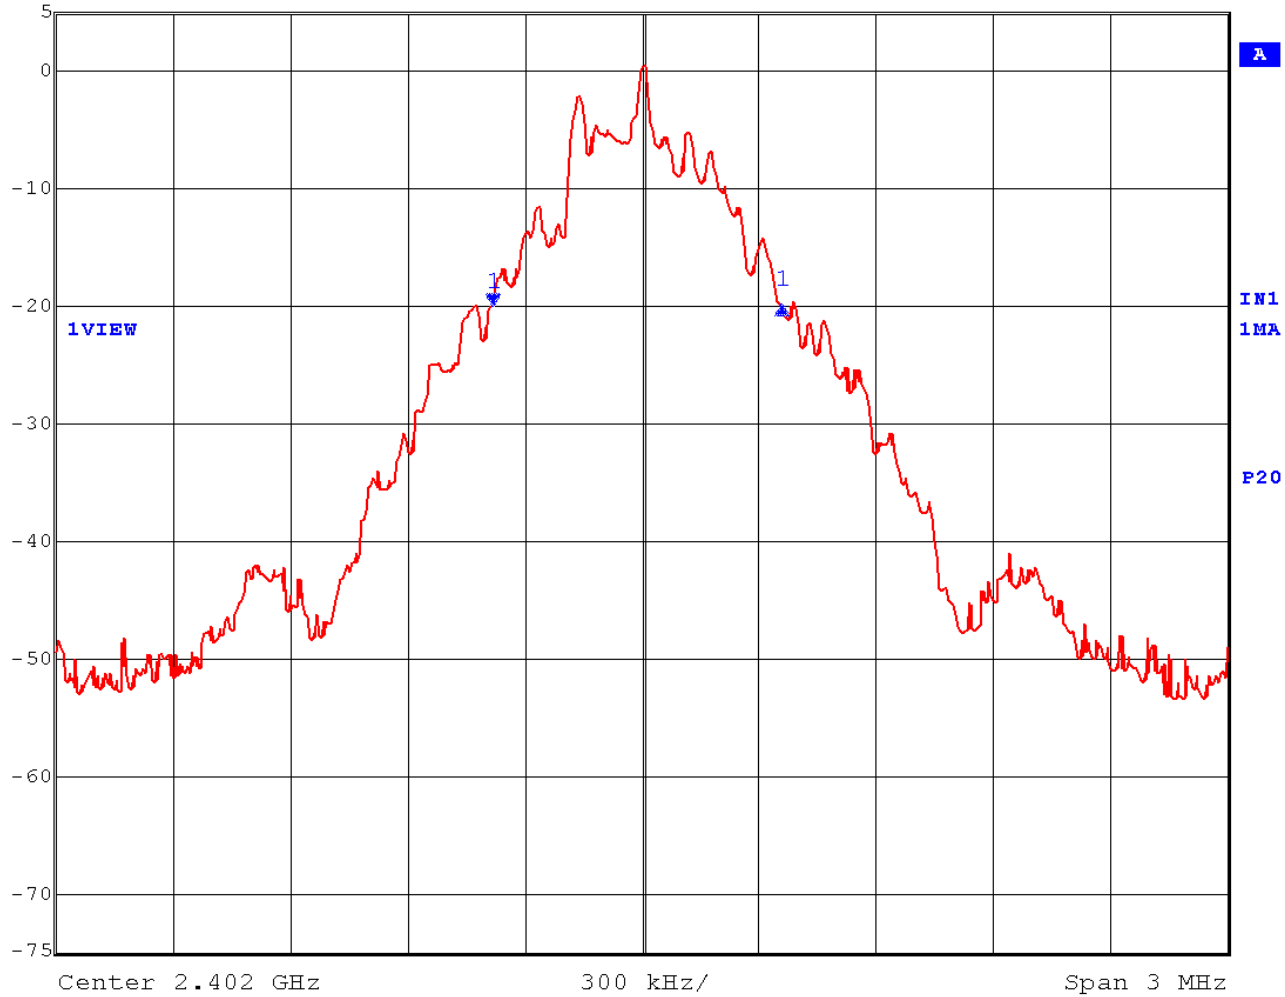

EMC Technologies Report Number: M040733_Cert_Soriel_BT_Atheros

20 dB BANDWIDTH - BLUETOOTH

20dB Bandwidth – Channel 1

Max/Ref Lvl	Delta 1 [T1]	RBW	30 kHz	RF Att	40 dB
5 dBm	0.17 dB	VBW	100 kHz		
5 dBm	739.47895792 kHz	SWT	8.5 ms	Unit	dBm

Date: 9.FEB.2004 11:13:46

20dB Bandwidth – Channel 40

Max/Ref Lvl	Delta 1 [T1]	RBW	30 kHz	RF Att	40 dB
5 dBm	-0.34 dB	VBW	100 kHz		
5 dBm	733.46693387 kHz	SWT	8.5 ms	Unit	dBm

Date: 9.FEB.2004 11:11:52

20dB Bandwidth – Channel 79

Max/Ref Lvl	Delta 1 [T1]	RBW	30 kHz	RF Att	40 dB
5 dBm	0.12 dB	VBW	100 kHz		
5 dBm	745.49098197 kHz	SWT	8.5 ms	Unit	dBm

Date: 9.FEB.2004 11:16:24