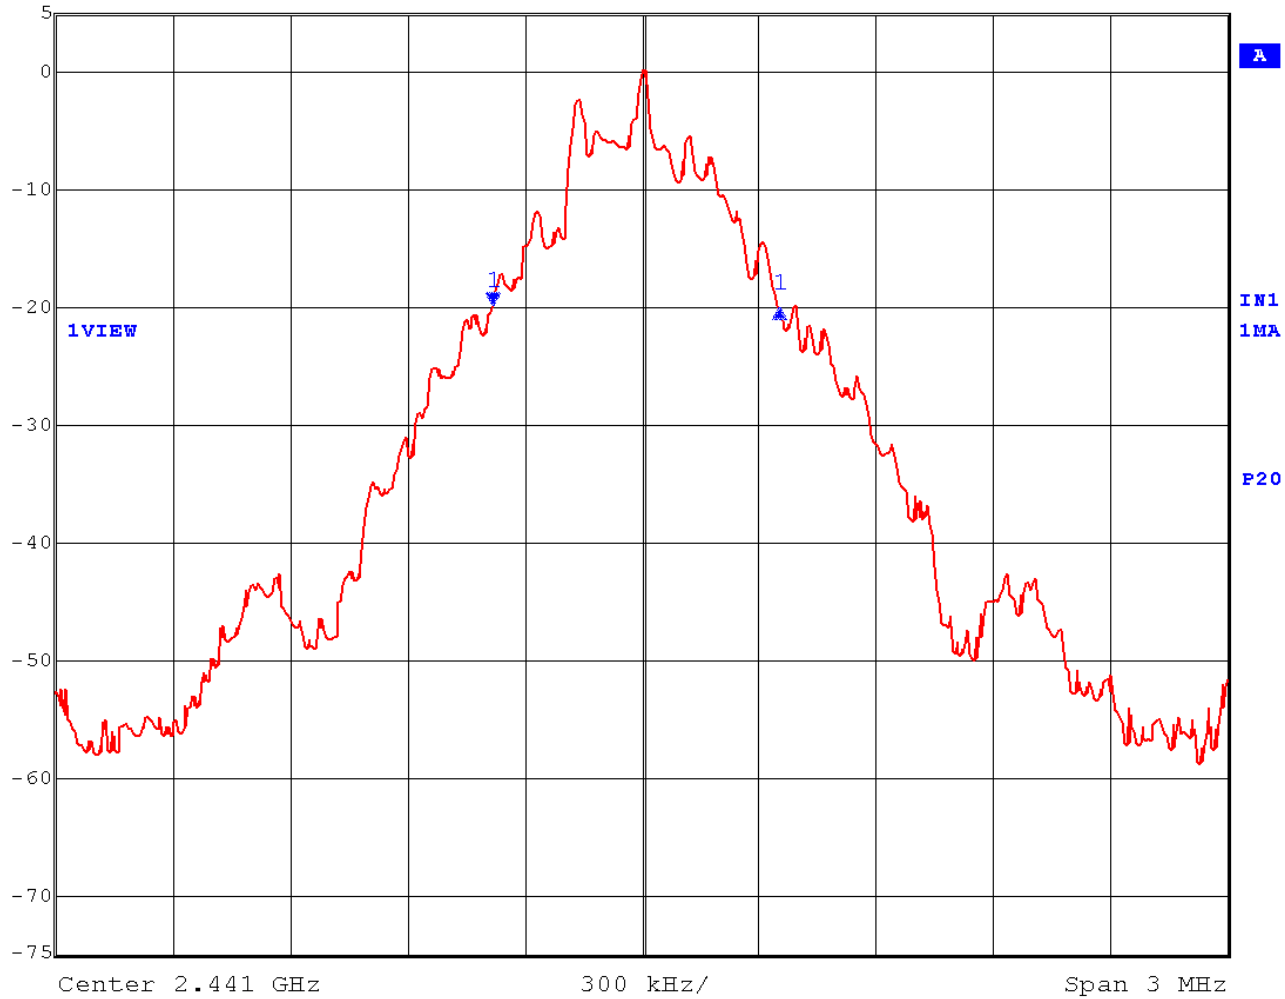

EMC Technologies Report Number: M040733_Cert_Soriel_BT_Atheros

20 dB BANDWIDTH - BLUETOOTH

20dB Bandwidth – Channel 1

Max/Ref Lvl	Delta 1 [T1]	RBW	30 kHz	RF Att	40 dB
5 dBm	0.17 dB	VBW	100 kHz		
5 dBm	739.47895792 kHz	SWT	8.5 ms	Unit	dBm

Date: 9.FEB.2004 11:13:46

20dB Bandwidth – Channel 40

Max/Ref Lvl	Delta 1 [T1]	RBW	30 kHz	RF Att	40 dB
5 dBm	-0.34 dB	VBW	100 kHz		
5 dBm	733.46693387 kHz	SWT	8.5 ms	Unit	dBm

Date: 9.FEB.2004 11:11:52

20dB Bandwidth – Channel 79

Max/Ref Lvl	Delta 1 [T1]	RBW	30 kHz	RF Att	40 dB
5 dBm	0.12 dB	VBW	100 kHz		
5 dBm	745.49098197 kHz	SWT	8.5 ms	Unit	dBm

Date: 9.FEB.2004 11:16:24