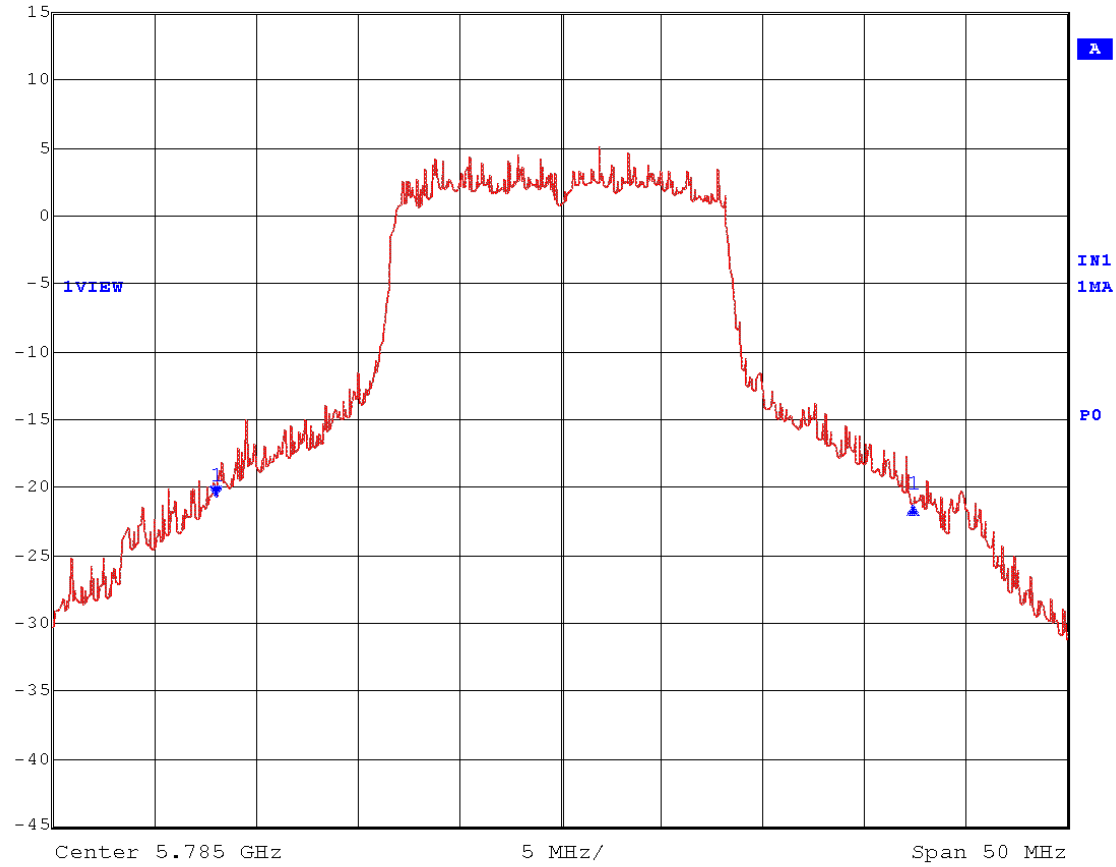

EMC Technologies Report Number: M040733_Cert_Soriel_Atheros_5.2_BT

APPENDIX J - 26 dB BANDWIDTH - Atheros 802.11a

26dB Bandwidth – Channel 36

	Delta 1 [T1]	RBW	300 kHz	RF Att	50 dB
Ref Lvl	-0.16 dB	VBW	1 MHz	Unit	dBm
15 dBm	27.65531062 MHz	SWT	5 ms		

	Delta 1 [T1]	RBW	300 kHz	RF Att	50 dB
Ref Lvl	-0.66 dB	VBW	1 MHz		
15 dBm	25.75150301 MHz	SWT	5 ms	Unit	dBm

Date: 2.AUG.2004 14:30:09

26dB Bandwidth – Channel 149

	Delta 1 [T1]	RBW	300 kHz	RF Att	50 dB
Ref Lvl	0.07 dB	VBW	1 MHz		
15 dBm	28.25651303 MHz	SWT	5 ms	Unit	dBm

Date: 2.AUG.2004 14:33:46

26dB Bandwidth – Channel 157

	Delta 1 [T1]	RBW	300 kHz	RF Att	50 dB
Ref Lvl	-0.53 dB	VBW	1 MHz		
15 dBm	34.36873747 MHz	SWT	5 ms	Unit	dBm

Date: 2.AUG.2004 14:37:10

26dB Bandwidth – Channel 161

	Delta 1 [T1]	RBW	300 kHz	RF Att	50 dB
Ref Lvl	0.57 dB	VBW	1 MHz		
15 dBm	33.96793587 MHz	SWT	5 ms	Unit	dBm

Date: 2.AUG.2004 14:39:27

26dB Bandwidth – Channel 36 (TURBO)

	Delta 1 [T1]	RBW	300 kHz	RF Att	50 dB
Ref Lvl	0.19 dB	VBW	1 MHz		
15 dBm	48.09619238 MHz	SWT	5 ms	Unit	dBm