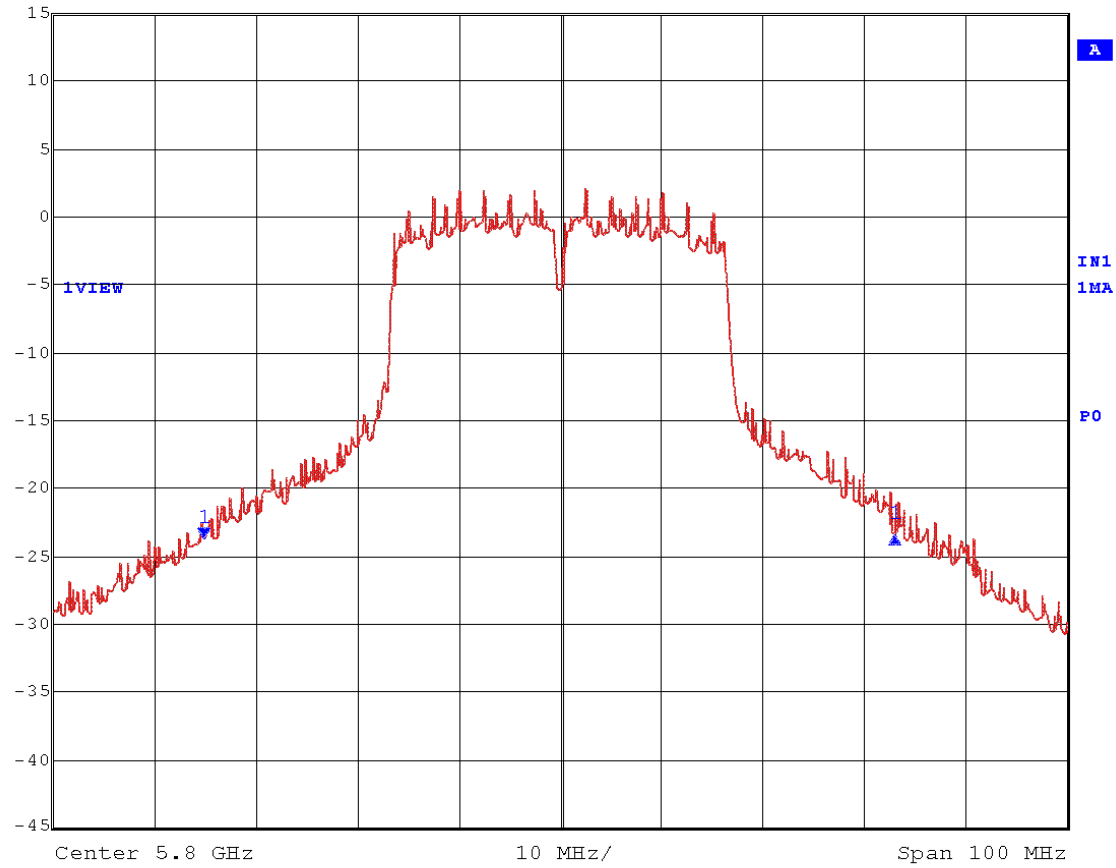

Date: 2.AUG.2004 14:49:37

26dB Bandwidth – Channel 48 (TURBO)

	Delta 1 [T1]	RBW	300 kHz	RF Att	50 dB
Ref Lvl	0.84 dB	VBW	1 MHz		
15 dBm	47.09418838 MHz	SWT	5 ms	Unit	dBm

Date: 2.AUG.2004 14:47:52

26dB Bandwidth – Channel 56 (TURBO)

	Delta 1 [T1]	RBW	300 kHz	RF Att	50 dB
Ref Lvl	0.55 dB	VBW	1 MHz		
15 dBm	47.09418838 MHz	SWT	5 ms	Unit	dBm

Date: 2.AUG.2004 14:46:11

26dB Bandwidth – Channel 153 (TURBO)

	Delta 1 [T1]	RBW	300 kHz	RF Att	50 dB
	Ref Lvl	-0.73 dB	VBW	1 MHz	
	15 dBm	64.52905812 MHz	SWT	5 ms	Unit

Date: 2.AUG.2004 14:44:20

26dB Bandwidth – Channel 161 (TURBO)

	Delta 1 [T1]	RBW	300 kHz	RF Att	50 dB
Ref Lvl	0.24 dB	VBW	1 MHz		
15 dBm	68.13627255 MHz	SWT	5 ms	Unit	dBm

Date: 2.AUG.2004 14:42:33