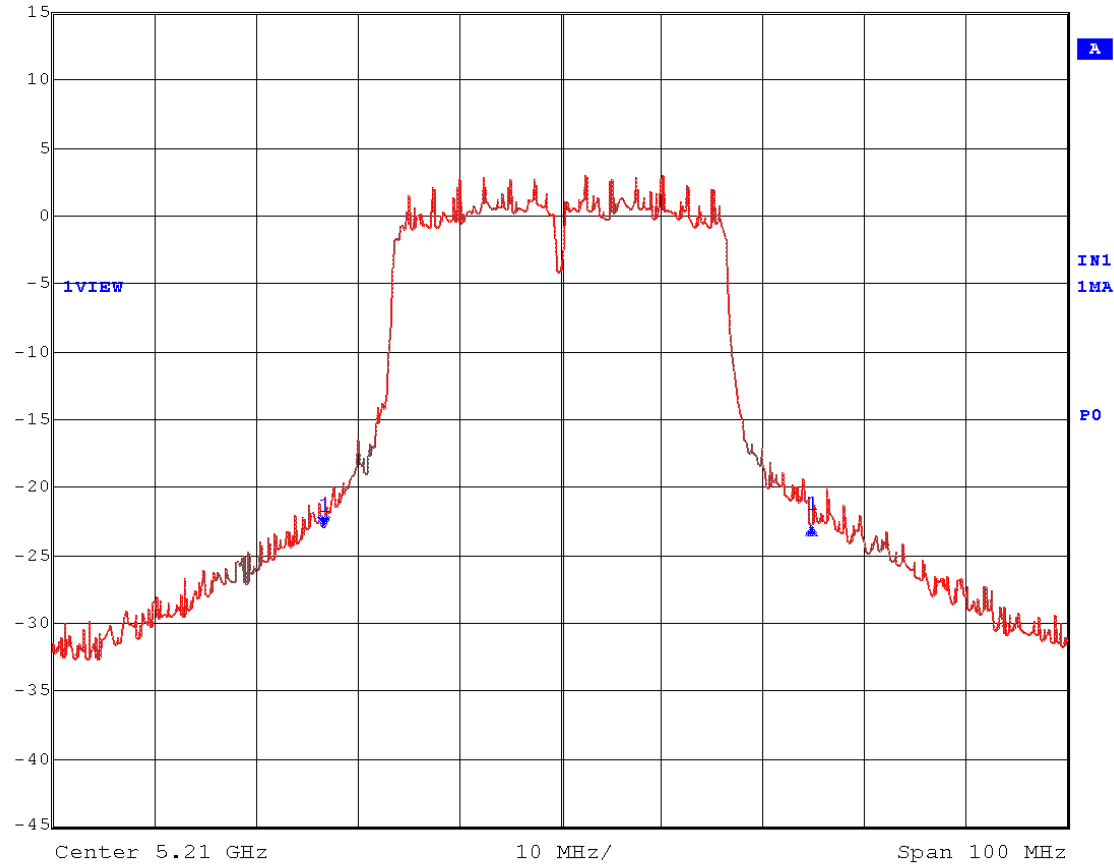

	Delta 1 [T1]	RBW	300 kHz	RF Att	50 dB
Ref Lvl	0.57 dB	VBW	1 MHz		
15 dBm	33.96793587 MHz	SWT	5 ms	Unit	dBm

Date: 2.AUG.2004 14:39:27

26dB Bandwidth – Channel 36 (TURBO)

	Delta 1 [T1]	RBW	300 kHz	RF Att	50 dB
Ref Lvl	0.19 dB	VBW	1 MHz		
15 dBm	48.09619238 MHz	SWT	5 ms	Unit	dBm

Date: 2.AUG.2004 14:49:37

26dB Bandwidth – Channel 48 (TURBO)

	Delta 1 [T1]	RBW	300 kHz	RF Att	50 dB
Ref Lvl	0.84 dB	VBW	1 MHz		
15 dBm	47.09418838 MHz	SWT	5 ms	Unit	dBm

Date: 2.AUG.2004 14:47:52

26dB Bandwidth – Channel 56 (TURBO)