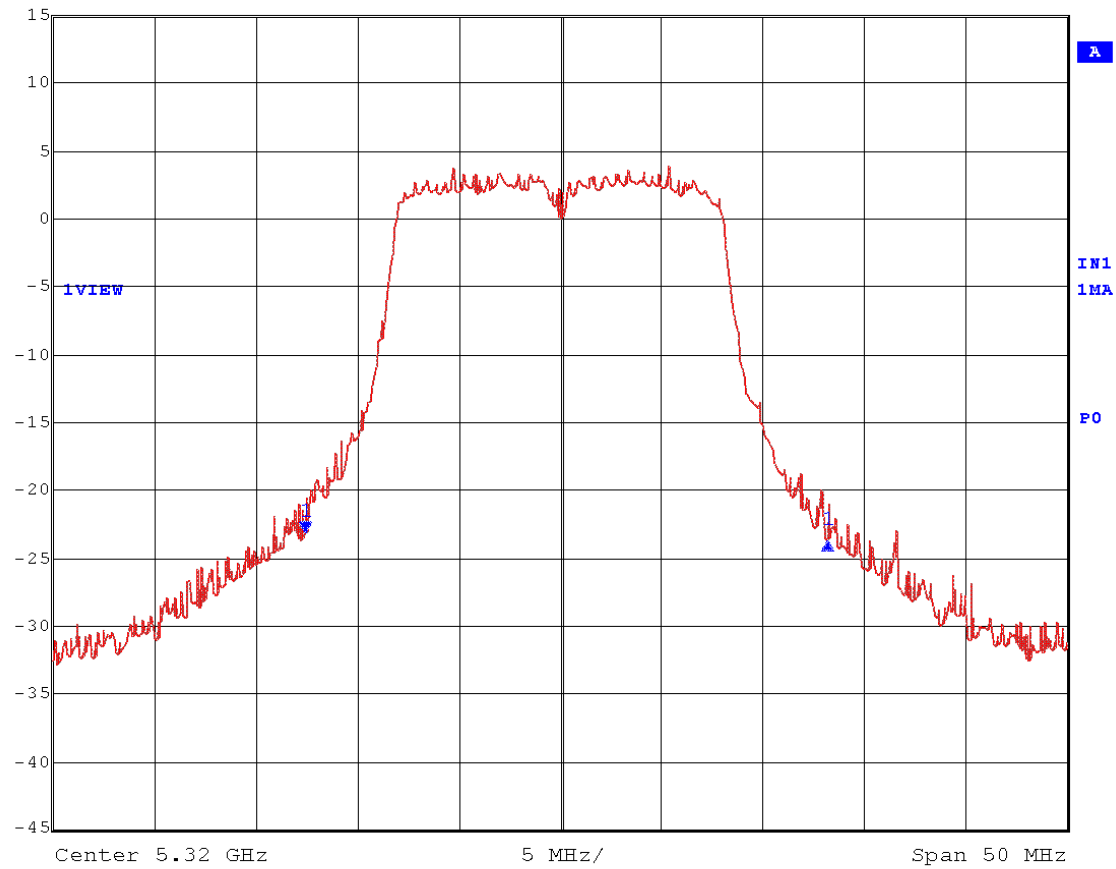

EMC Technologies Report Number: M040733_Cert_Soriel_Atheros_5.2_BT

APPENDIX J - 26 dB BANDWIDTH - Atheros 802.11a

26dB Bandwidth – Channel 36

	Delta 1 [T1]	RBW	300 kHz	RF Att	50 dB
Ref Lvl	-0.16 dB	VBW	1 MHz	Unit	dBm
15 dBm	27.65531062 MHz	SWT	5 ms		

Date: 2.AUG.2004 14:24:55

26dB Bandwidth – Channel 52

	Delta 1 [T1]	RBW	300 kHz	RF Att	50 dB
Ref Lvl	0.56 dB	VBW	1 MHz		
15 dBm	26.35270541 MHz	SWT	5 ms	Unit	dBm

Date: 2.AUG.2004 14:28:00

26dB Bandwidth – Channel 64

	Delta 1 [T1]	RBW	300 kHz	RF Att	50 dB
Ref Lvl	-0.66 dB	VBW	1 MHz		
15 dBm	25.75150301 MHz	SWT	5 ms	Unit	dBm

Date: 2.AUG.2004 14:30:09

26dB Bandwidth – Channel 149

	Delta 1 [T1]	RBW	300 kHz	RF Att	50 dB
Ref Lvl	0.07 dB	VBW	1 MHz		
15 dBm	28.25651303 MHz	SWT	5 ms	Unit	dBm