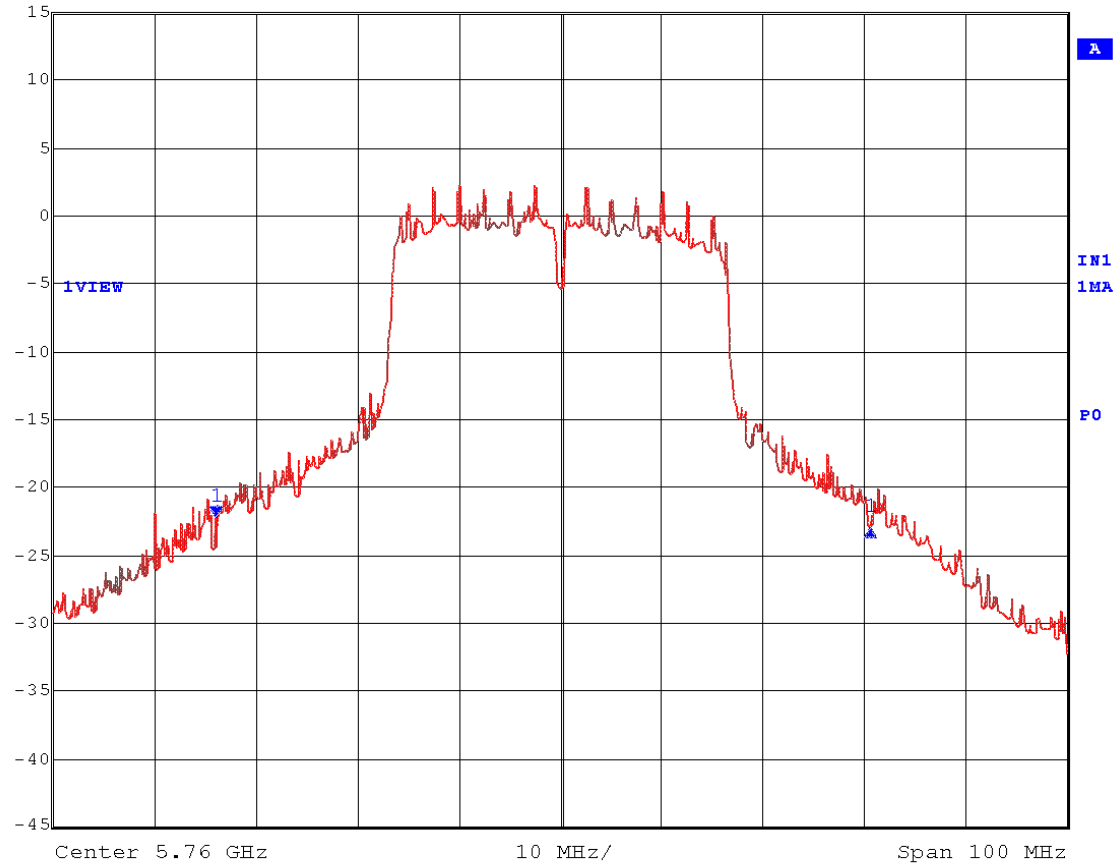

	Delta 1 [T1]	RBW	300 kHz	RF Att	50 dB
Ref Lvl	0.55 dB	VBW	1 MHz		
15 dBm	47.09418838 MHz	SWT	5 ms	Unit	dBm

Date: 2.AUG.2004 14:46:11

26dB Bandwidth – Channel 153 (TURBO)

	Delta 1 [T1]	RBW	300 kHz	RF Att	50 dB
	Ref Lvl	-0.73 dB	VBW	1 MHz	
	15 dBm	64.52905812 MHz	SWT	5 ms	Unit

Date: 2.AUG.2004 14:44:20

26dB Bandwidth – Channel 161 (TURBO)

	Delta 1 [T1]	RBW	300 kHz	RF Att	50 dB
Ref Lvl	0.24 dB	VBW	1 MHz		
15 dBm	68.13627255 MHz	SWT	5 ms	Unit	dBm

Date: 2.AUG.2004 14:42:33