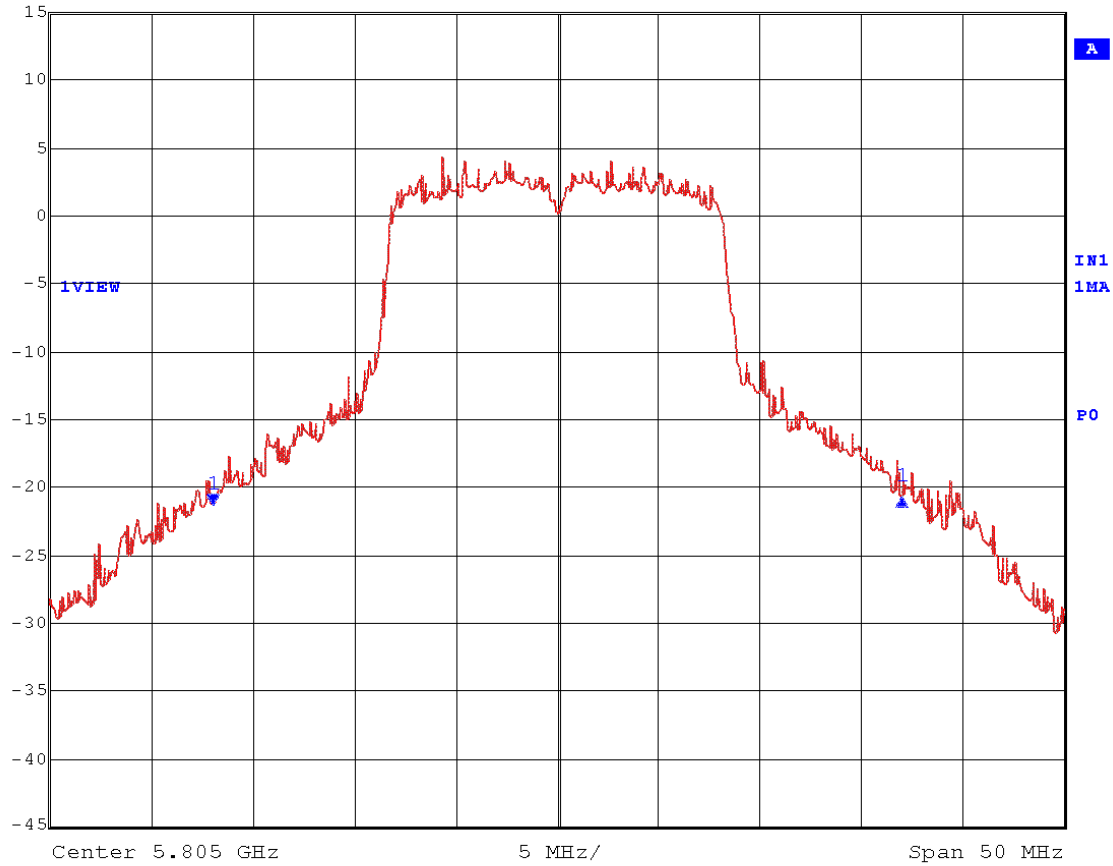

	Delta 1 [T1]	RBW	300 kHz	RF Att	50 dB
Ref Lvl	-0.66 dB	VBW	1 MHz		
15 dBm	25.75150301 MHz	SWT	5 ms	Unit	dBm

Date: 2.AUG.2004 14:30:09

26dB Bandwidth – Channel 149

	Delta 1 [T1]	RBW	300 kHz	RF Att	50 dB
Ref Lvl	0.07 dB	VBW	1 MHz		
15 dBm	28.25651303 MHz	SWT	5 ms	Unit	dBm

Date: 2.AUG.2004 14:33:46

26dB Bandwidth – Channel 157

	Delta 1 [T1]	RBW	300 kHz	RF Att	50 dB
Ref Lvl	-0.53 dB	VBW	1 MHz		
15 dBm	34.36873747 MHz	SWT	5 ms	Unit	dBm

Date: 2.AUG.2004 14:37:10

26dB Bandwidth – Channel 161

	Delta 1 [T1]	RBW	300 kHz	RF Att	50 dB
Ref Lvl	0.57 dB	VBW	1 MHz		
15 dBm	33.96793587 MHz	SWT	5 ms	Unit	dBm

Date: 2.AUG.2004 14:39:27

26dB Bandwidth – Channel 36 (TURBO)

	Delta 1 [T1]	RBW	300 kHz	RF Att	50 dB
Ref Lvl	0.19 dB	VBW	1 MHz		
15 dBm	48.09619238 MHz	SWT	5 ms	Unit	dBm