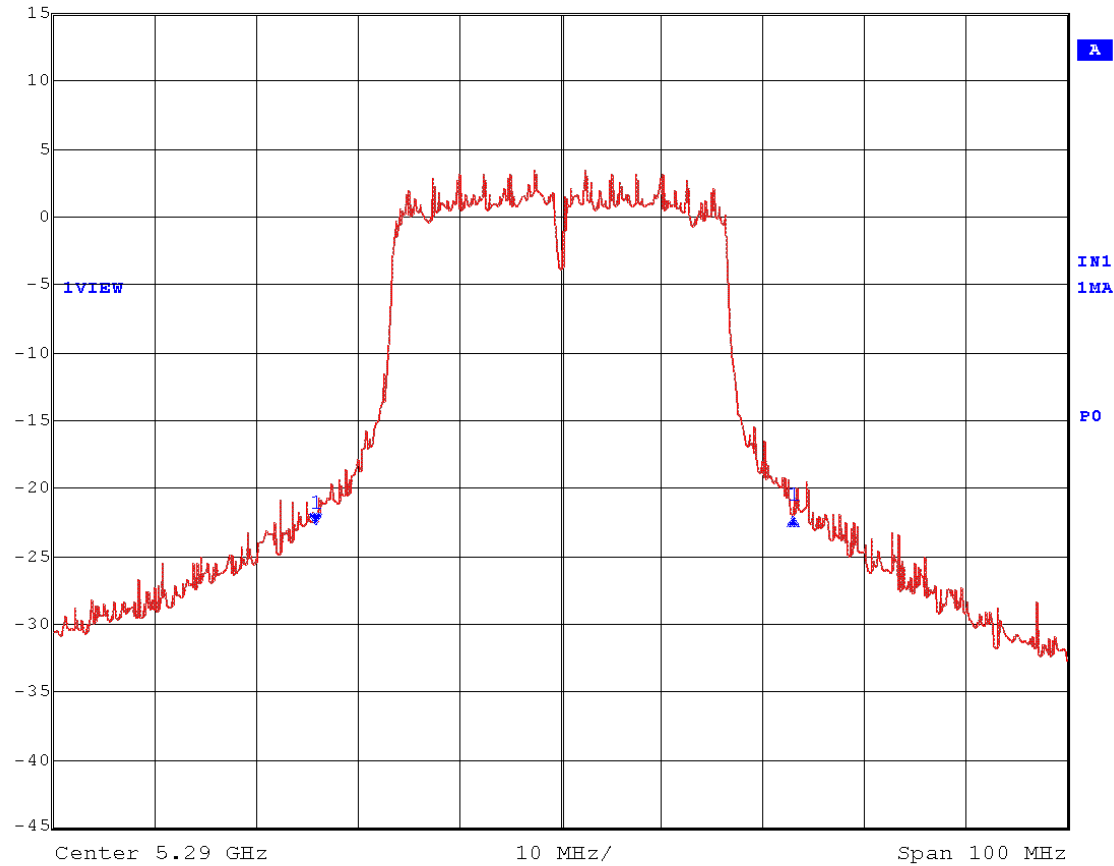

Date: 2.AUG.2004 14:49:37

26dB Bandwidth – Channel 48 (TURBO)

	Delta 1 [T1]	RBW	300 kHz	RF Att	50 dB
Ref Lvl	0.84 dB	VBW	1 MHz		
15 dBm	47.09418838 MHz	SWT	5 ms	Unit	dBm

Date: 2.AUG.2004 14:47:52

26dB Bandwidth – Channel 56 (TURBO)

	Delta 1 [T1]	RBW	300 kHz	RF Att	50 dB
Ref Lvl	0.55 dB	VBW	1 MHz		
15 dBm	47.09418838 MHz	SWT	5 ms	Unit	dBm

Date: 2.AUG.2004 14:46:11

26dB Bandwidth – Channel 153 (TURBO)

	Delta 1 [T1]	RBW	300 kHz	RF Att	50 dB
	Ref Lvl	-0.73 dB	VBW	1 MHz	
	15 dBm	64.52905812 MHz	SWT	5 ms	Unit