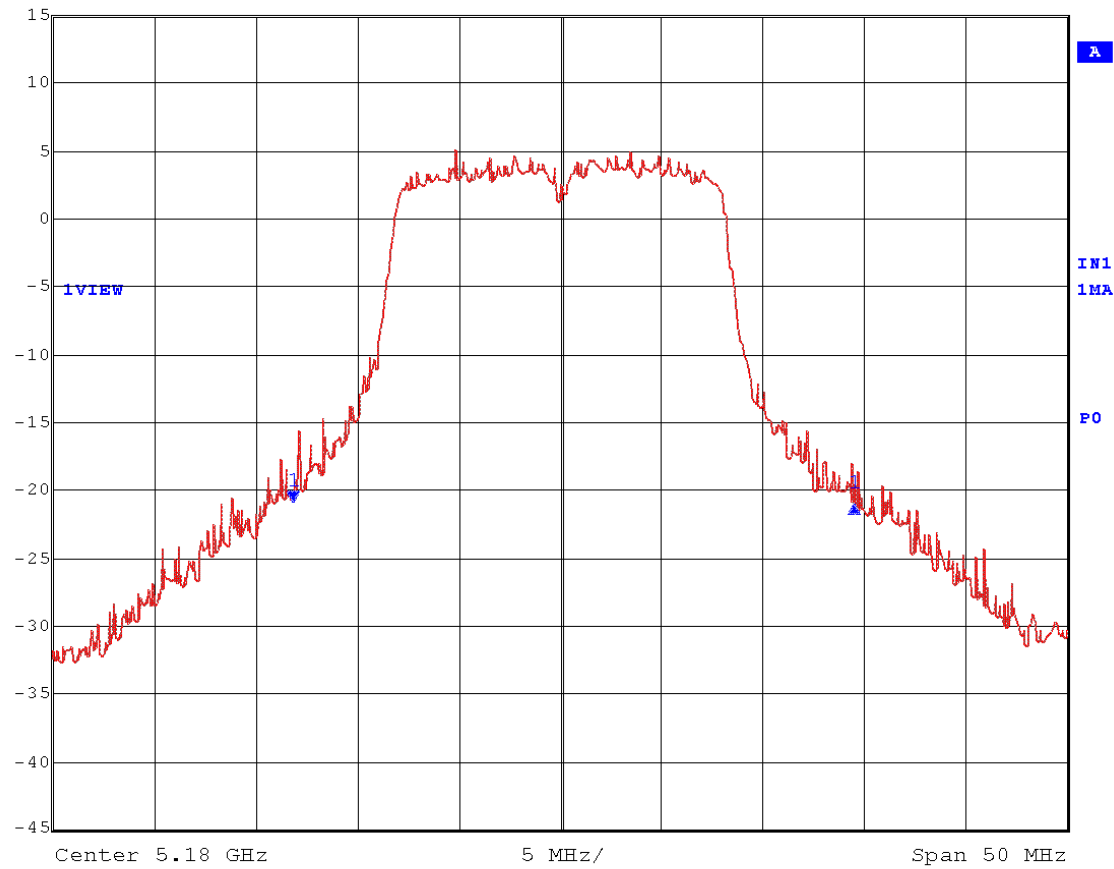

EMC Technologies Report Number: M040733_Cert_Soriel_Atheros_5.2_BT

APPENDIX J - 26 dB BANDWIDTH - Atheros 802.11a

26dB Bandwidth – Channel 36

	Delta 1 [T1]	RBW	300 kHz	RF Att	50 dB
Ref Lvl	-0.16 dB	VBW	1 MHz	Unit	dBm
15 dBm	27.65531062 MHz	SWT	5 ms		

Date: 2.AUG.2004 14:24:55

26dB Bandwidth – Channel 52

	Delta 1 [T1]	RBW	300 kHz	RF Att	50 dB
Ref Lvl	0.56 dB	VBW	1 MHz		
15 dBm	26.35270541 MHz	SWT	5 ms	Unit	dBm

Date: 2.AUG.2004 14:28:00

26dB Bandwidth – Channel 64

	Delta 1 [T1]	RBW	300 kHz	RF Att	50 dB
Ref Lvl	-0.66 dB	VBW	1 MHz		
15 dBm	25.75150301 MHz	SWT	5 ms	Unit	dBm

Date: 2.AUG.2004 14:30:09

26dB Bandwidth – Channel 149

	Delta 1 [T1]	RBW	300 kHz	RF Att	50 dB
Ref Lvl	0.07 dB	VBW	1 MHz		
15 dBm	28.25651303 MHz	SWT	5 ms	Unit	dBm

Date: 2.AUG.2004 14:33:46

26dB Bandwidth – Channel 157

	Delta 1 [T1]	RBW	300 kHz	RF Att	50 dB
Ref Lvl	-0.53 dB	VBW	1 MHz		
15 dBm	34.36873747 MHz	SWT	5 ms	Unit	dBm

Date: 2.AUG.2004 14:37:10

26dB Bandwidth – Channel 161