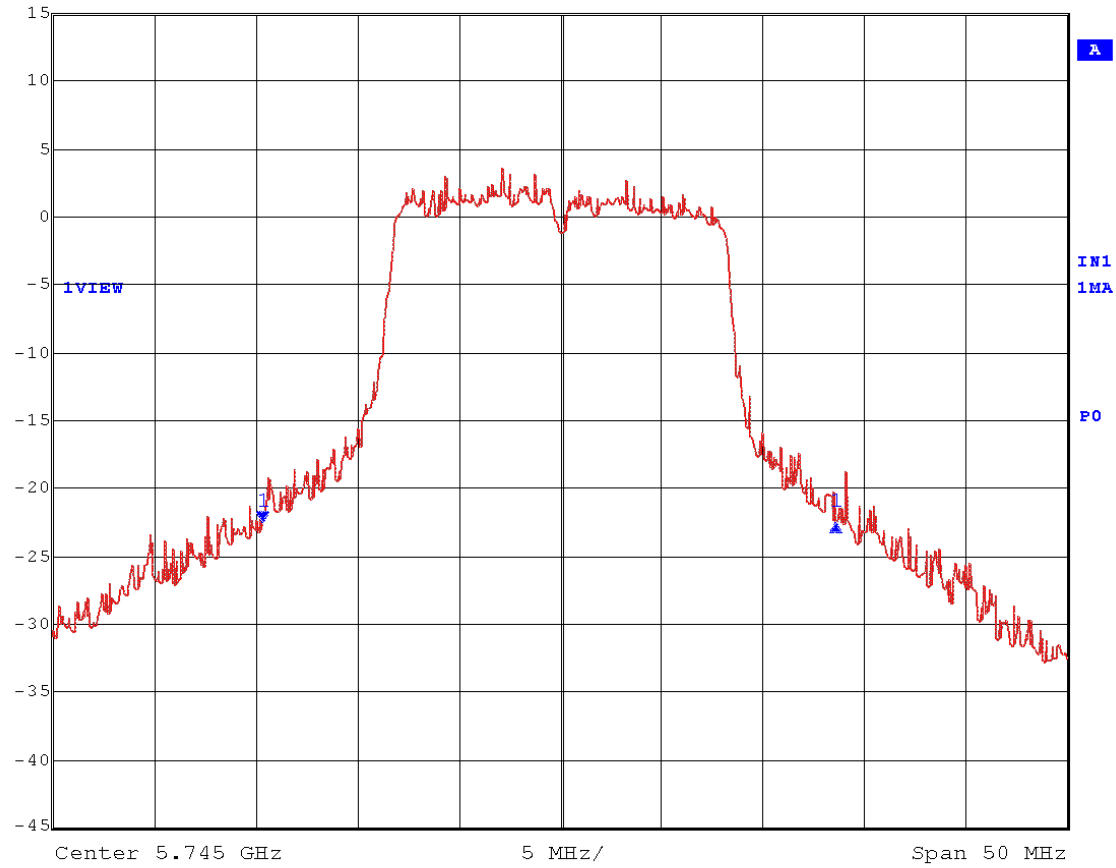

EMC Technologies Report Number: M040733_Cert_Soriel_Atheros_5.2_BT

APPENDIX J - 26 dB BANDWIDTH - Atheros 802.11a

26dB Bandwidth – Channel 36

	Delta 1 [T1]	RBW	300 kHz	RF Att	50 dB
Ref Lvl	-0.16 dB	VBW	1 MHz	Unit	dBm
15 dBm	27.65531062 MHz	SWT	5 ms		

	Delta 1 [T1]	RBW	300 kHz	RF Att	50 dB
Ref Lvl	-0.66 dB	VBW	1 MHz		
15 dBm	25.75150301 MHz	SWT	5 ms	Unit	dBm

Date: 2.AUG.2004 14:30:09

26dB Bandwidth – Channel 149

	Delta 1 [T1]	RBW	300 kHz	RF Att	50 dB
Ref Lvl	0.07 dB	VBW	1 MHz		
15 dBm	28.25651303 MHz	SWT	5 ms	Unit	dBm

Date: 2.AUG.2004 14:33:46

26dB Bandwidth – Channel 157

	Delta 1 [T1]	RBW	300 kHz	RF Att	50 dB
Ref Lvl	-0.53 dB	VBW	1 MHz		
15 dBm	34.36873747 MHz	SWT	5 ms	Unit	dBm

Date: 2.AUG.2004 14:37:10

26dB Bandwidth – Channel 161

	Delta 1 [T1]	RBW	300 kHz	RF Att	50 dB
Ref Lvl	0.57 dB	VBW	1 MHz		
15 dBm	33.96793587 MHz	SWT	5 ms	Unit	dBm

Date: 2.AUG.2004 14:39:27

26dB Bandwidth – Channel 36 (TURBO)

	Delta 1 [T1]	RBW	300 kHz	RF Att	50 dB
Ref Lvl	0.19 dB	VBW	1 MHz		
15 dBm	48.09619238 MHz	SWT	5 ms	Unit	dBm