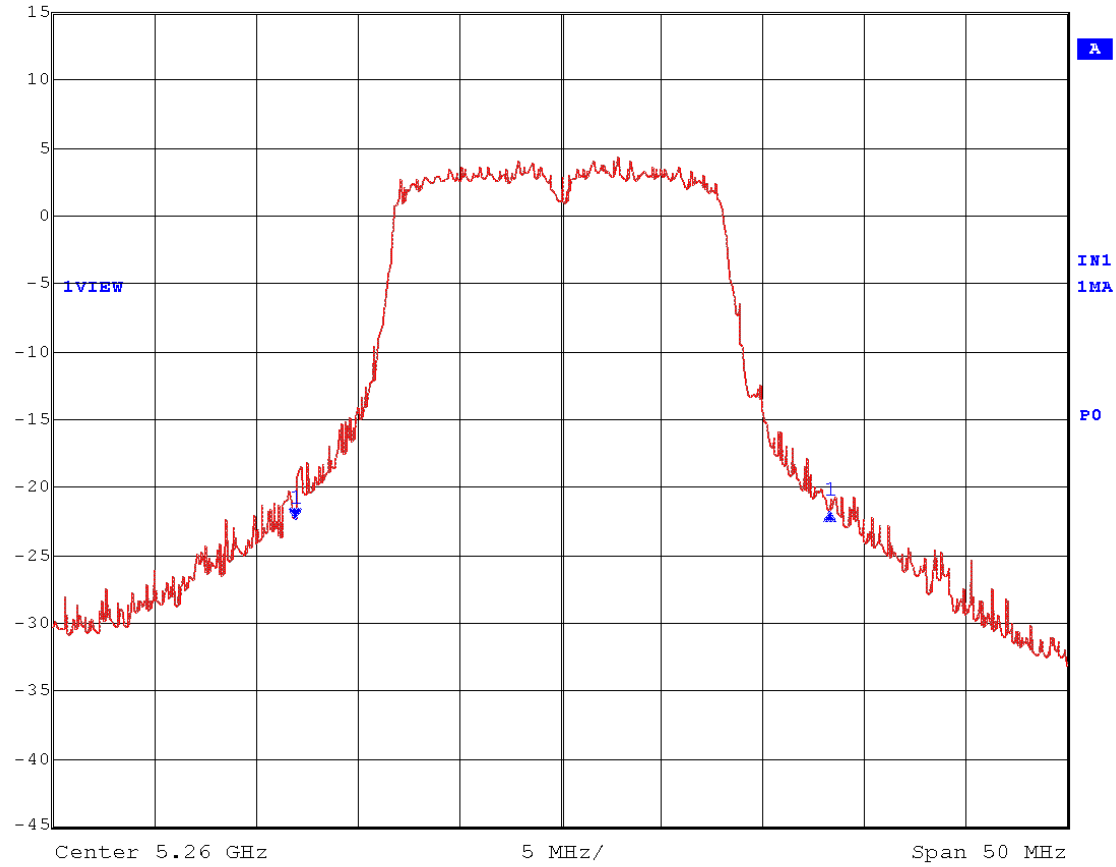

EMC Technologies Report Number: M040733_Cert_Soriel_Atheros_5.2_BT

APPENDIX J - 26 dB BANDWIDTH - Atheros 802.11a

26dB Bandwidth – Channel 36

	Delta 1 [T1]	RBW	300 kHz	RF Att	50 dB
Ref Lvl	-0.16 dB	VBW	1 MHz	Unit	dBm
15 dBm	27.65531062 MHz	SWT	5 ms		

Date: 2.AUG.2004 14:24:55

26dB Bandwidth – Channel 52

	Delta 1 [T1]	RBW	300 kHz	RF Att	50 dB
Ref Lvl	0.56 dB	VBW	1 MHz		
15 dBm	26.35270541 MHz	SWT	5 ms	Unit	dBm

Date: 2.AUG.2004 14:28:00

26dB Bandwidth – Channel 64

	Delta 1 [T1]	RBW	300 kHz	RF Att	50 dB
Ref Lvl	-0.66 dB	VBW	1 MHz		
15 dBm	25.75150301 MHz	SWT	5 ms	Unit	dBm

Date: 2.AUG.2004 14:30:09

26dB Bandwidth – Channel 149

	Delta 1 [T1]	RBW	300 kHz	RF Att	50 dB
Ref Lvl	0.07 dB	VBW	1 MHz		
15 dBm	28.25651303 MHz	SWT	5 ms	Unit	dBm