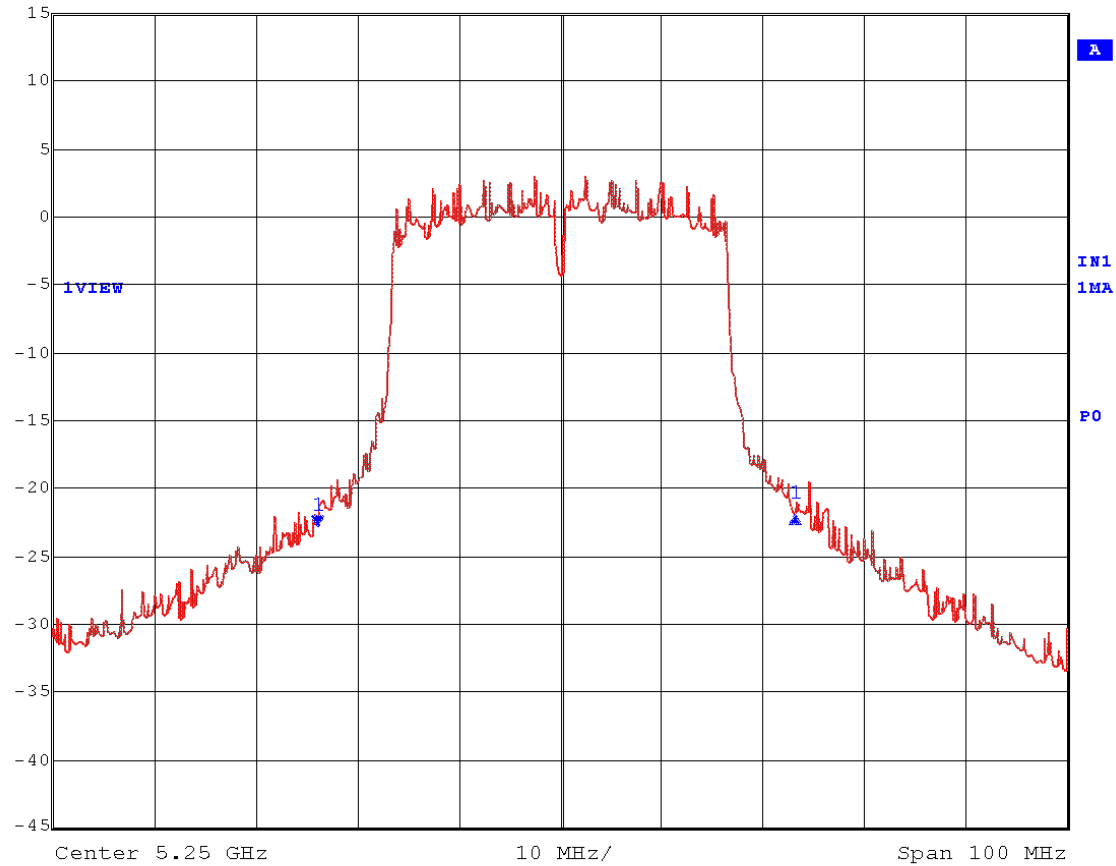

	Delta 1 [T1]	RBW	300 kHz	RF Att	50 dB
Ref Lvl	0.57 dB	VBW	1 MHz		
15 dBm	33.96793587 MHz	SWT	5 ms	Unit	dBm

Date: 2.AUG.2004 14:39:27

26dB Bandwidth – Channel 36 (TURBO)

	Delta 1 [T1]	RBW	300 kHz	RF Att	50 dB
Ref Lvl	0.19 dB	VBW	1 MHz		
15 dBm	48.09619238 MHz	SWT	5 ms	Unit	dBm

Date: 2.AUG.2004 14:49:37

26dB Bandwidth – Channel 48 (TURBO)

	Delta 1 [T1]	RBW	300 kHz	RF Att	50 dB
Ref Lvl	0.84 dB	VBW	1 MHz		
15 dBm	47.09418838 MHz	SWT	5 ms	Unit	dBm

Date: 2.AUG.2004 14:47:52

26dB Bandwidth – Channel 56 (TURBO)