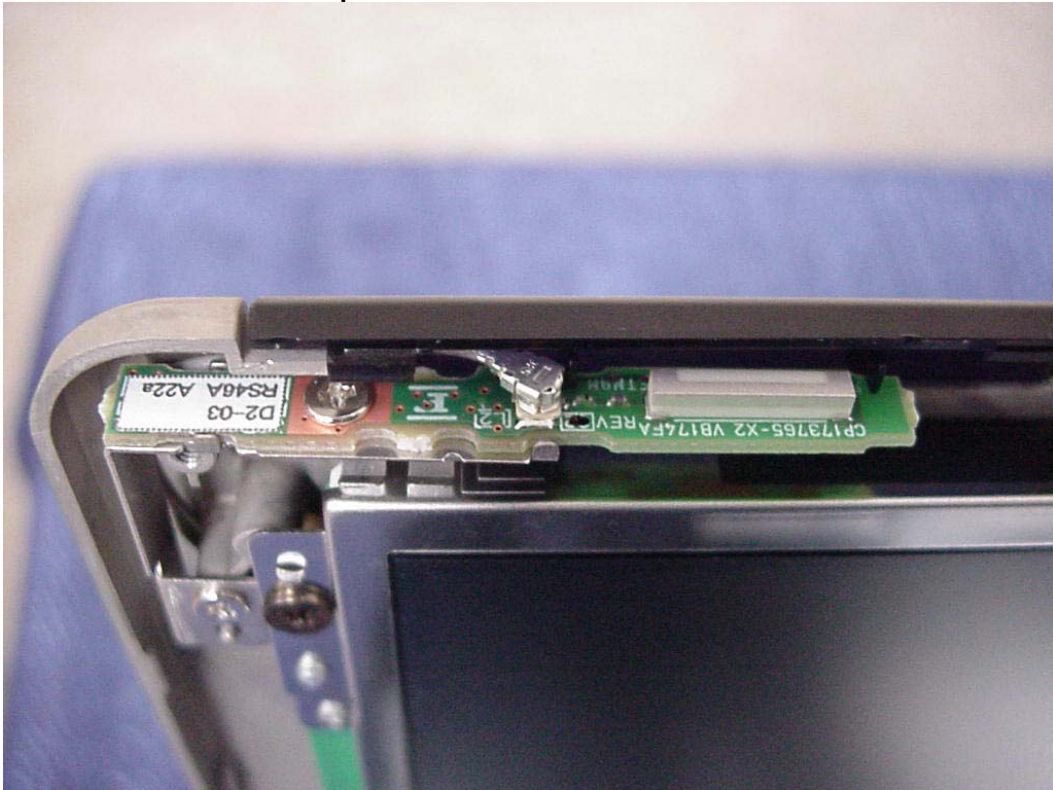

EMC Technologies Report Number: M040733_Cert_Soriel_Atheros_5.2_BT

APPENDIX B3

WLAN Module and Antenna Location Photographs

APPENDIX B3 – WLAN & Antenna Location

WLAN ANTENNA LOCATION

APPENDIX B3 – WLAN & Antenna Location

Atheros WLAN Location - exploded view

APPENDIX B3 – WLAN & Antenna Location

Left Antenna Location - exploded view

Right Antenna Location - exploded view