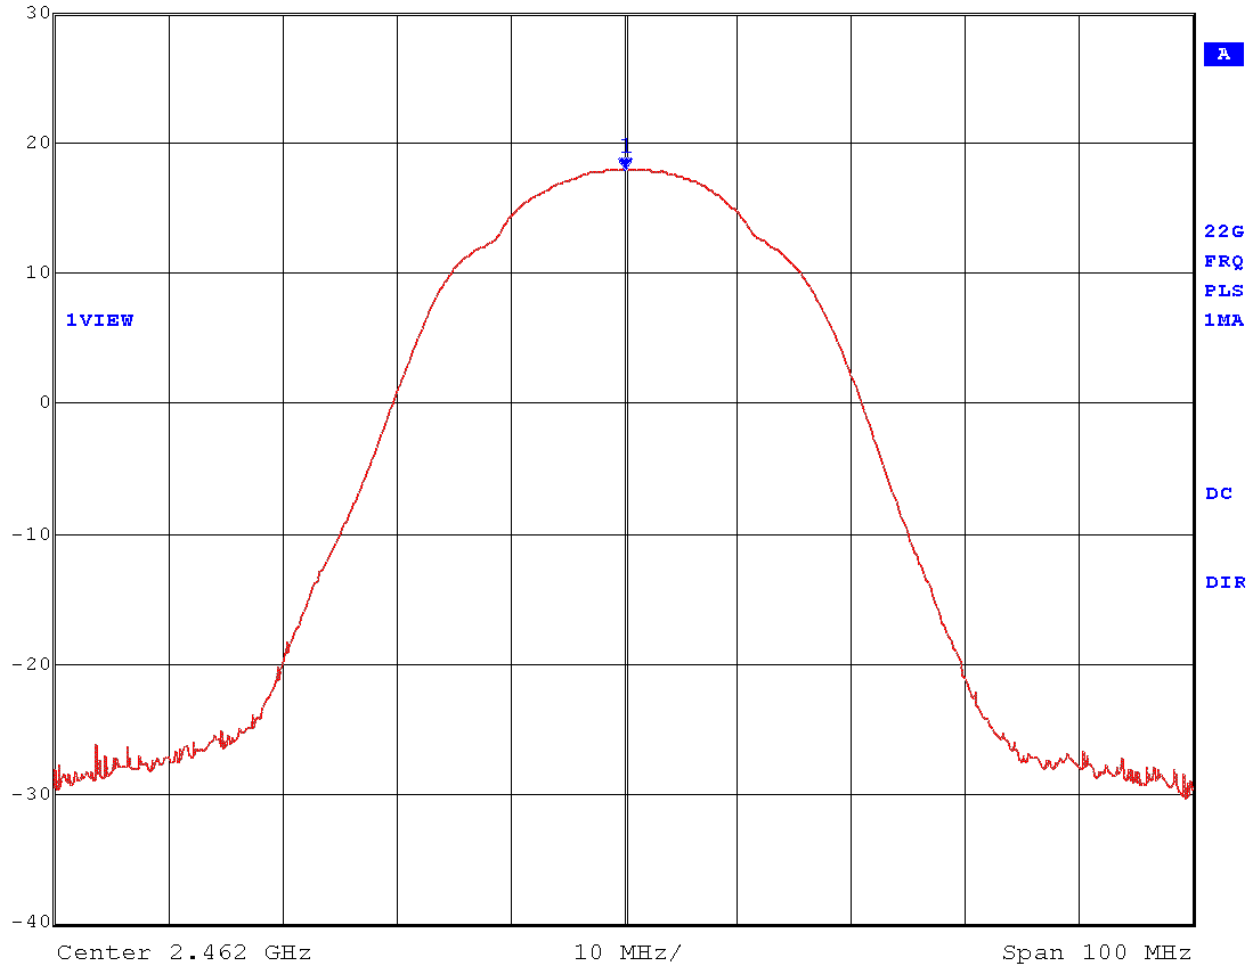

EMC Technologies Report Number: M040733_Cert_Soriel_Atheros_2.4_BT

APPENDIX M1 - PEAK POWER - Atheros 802.11b

Peak Power – Channel 1

	Marker 1 [T1]	RBW	20 MHz	RF Att	40 dB
	Ref Lvl	17.55 dBm	VBW	20 MHz	
	30 dBm	2.41250100 GHz	SWT	5 ms	Unit dBm

Date: 1.MAR.2004 08:43:21

Peak Power – Channel 6

Marker 1 [T1]	RBW	20 MHz	RF Att	40 dB
Ref Lvl	17.79 dBm	VBW	20 MHz	
30 dBm	2.43649900 GHz	SWT	5 ms	Unit dBm

Date: 1.MAR.2004 08:45:46

Peak Power – Channel 11

Ref Lvl	Marker 1 [T1]	RBW	20 MHz	RF Att	40 dB
30 dBm	17.91 dBm	VBW	20 MHz		
	2.46210020 GHz	SWT	5 ms	Unit	dBm

Date: 1.MAR.2004 08:47:25