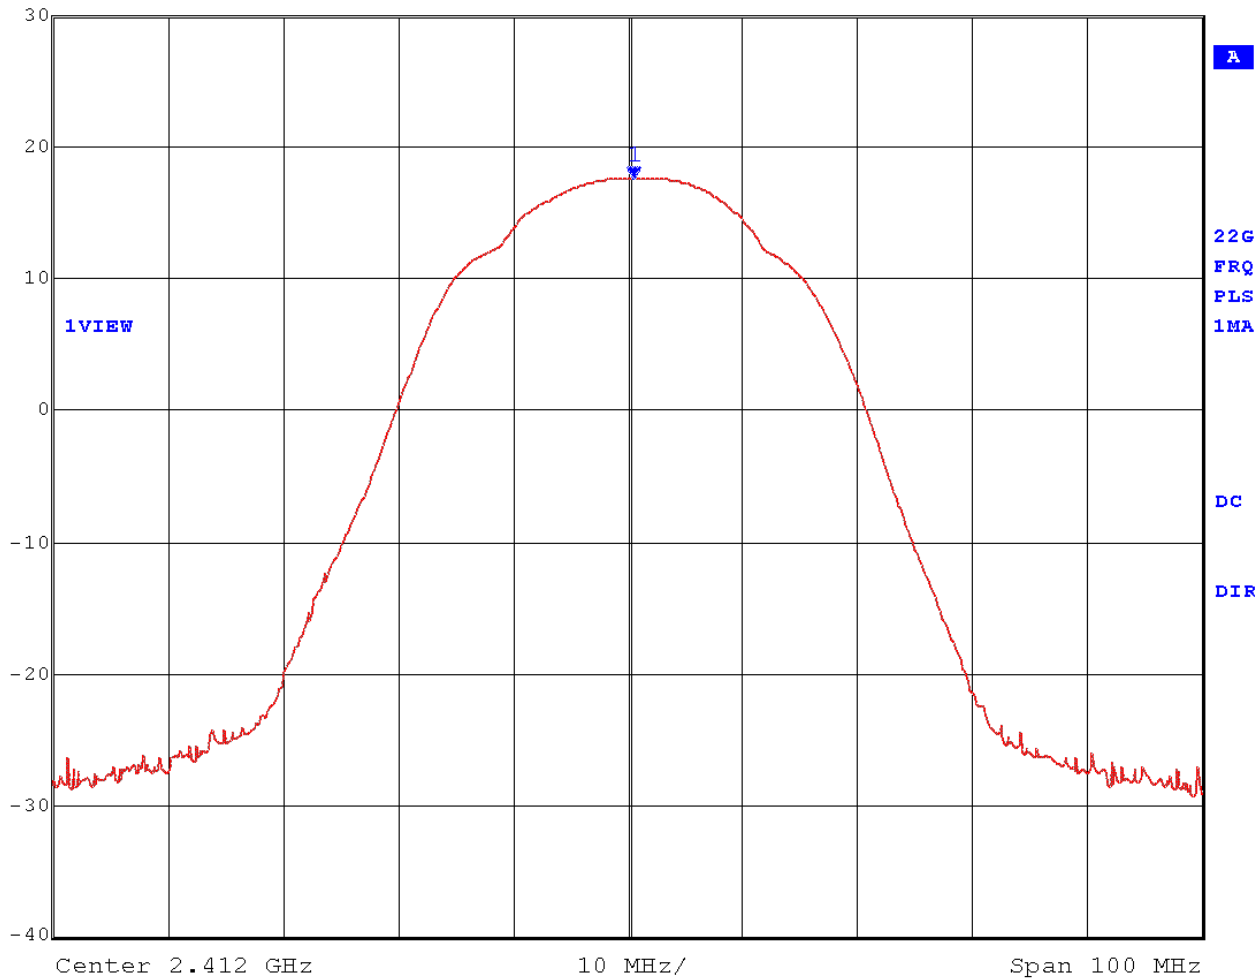

EMC Technologies Report Number: M040733_Cert_Soriel_Atheros_2.4_BT

APPENDIX M1 - PEAK POWER - Atheros 802.11b

Peak Power – Channel 1

	Marker 1 [T1]	RBW	20 MHz	RF Att	40 dB
	Ref Lvl	17.55 dBm	VBW	20 MHz	
	30 dBm	2.41250100 GHz	SWT	5 ms	Unit dBm

Date: 1.MAR.2004 08:43:21

Peak Power – Channel 6

Marker 1 [T1]	RBW	20 MHz	RF Att	40 dB
Ref Lvl	17.79 dBm	VBW	20 MHz	
30 dBm	2.43649900 GHz	SWT	5 ms	Unit dBm

Date: 1.MAR.2004 08:45:46

Peak Power – Channel 11