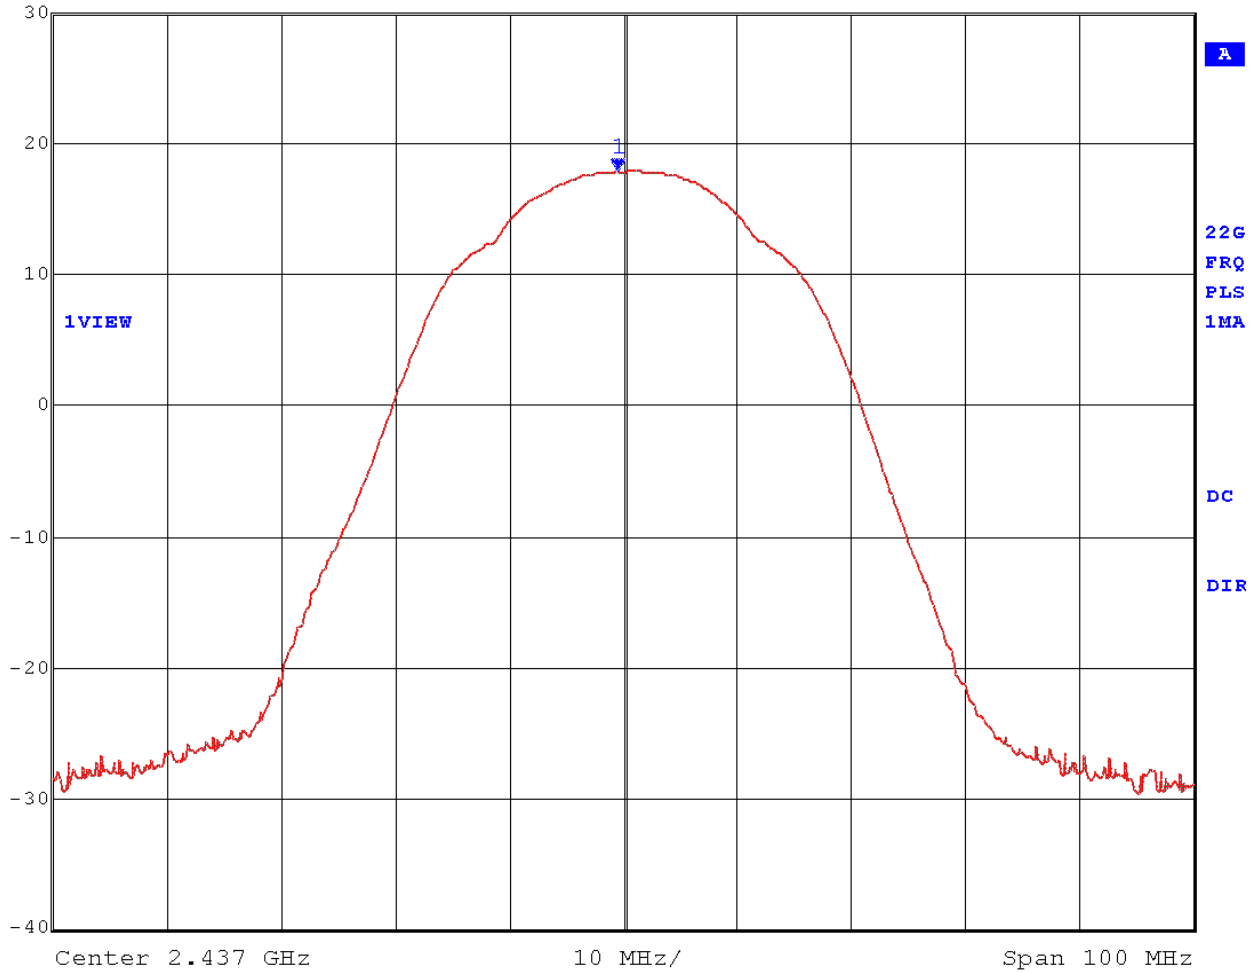

EMC Technologies Report Number: M040733_Cert_Soriel_Atheros_2.4_BT

APPENDIX M1 - PEAK POWER - Atheros 802.11b

Peak Power – Channel 1

	Marker 1 [T1]	RBW	20 MHz	RF Att	40 dB
	Ref Lvl	17.55 dBm	VBW	20 MHz	
	30 dBm	2.41250100 GHz	SWT	5 ms	Unit dBm

Date: 1.MAR.2004 08:43:21

Peak Power – Channel 6

Marker 1 [T1]	RBW	20 MHz	RF Att	40 dB
Ref Lvl	17.79 dBm	VBW	20 MHz	
30 dBm	2.43649900 GHz	SWT	5 ms	Unit dBm

Date: 1.MAR.2004 08:45:46

Peak Power – Channel 11

Ref Lvl	Marker 1 [T1]	RBW	20 MHz	RF Att	40 dB
30 dBm	17.91 dBm	VBW	20 MHz		
	2.46210020 GHz	SWT	5 ms	Unit	dBm

Date: 1.MAR.2004 08:47:25