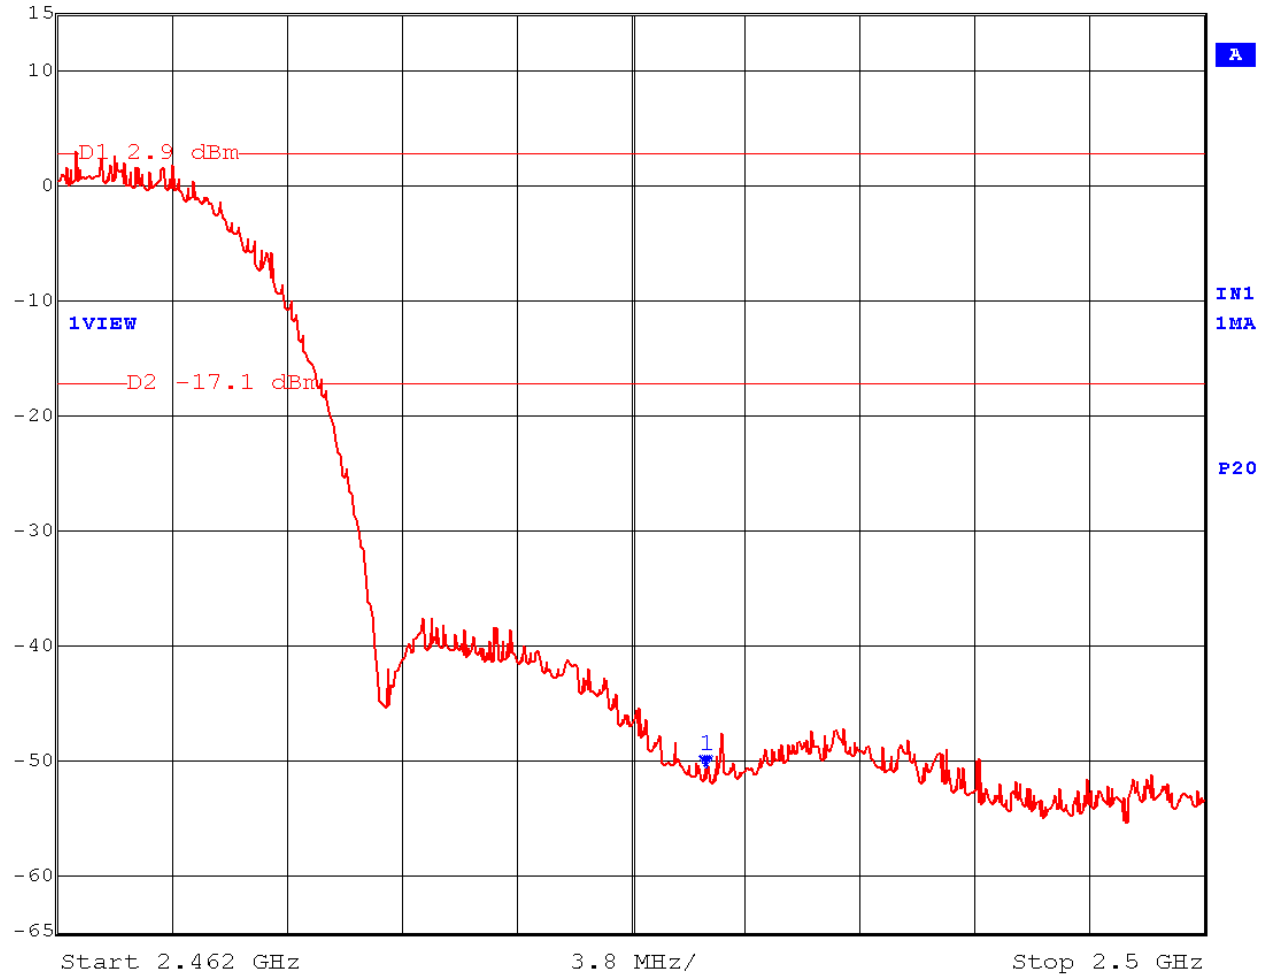

EMC Technologies Report Number: M040733_Cert_Soriel_Atheros_2.4_BT

**APPENDIX L1
BAND EDGE - Atheros 802.11b**

Band Edge – Low

Max/Ref Lvl	Marker 1 [T1]	RBW	100 kHz	RF Att	50 dB
15 dBm	-37.13 dBm	VBW	300 kHz		
15 dBm	2.40000000 GHz	SWT	9.5 ms	Unit	dBm

Date: 8.FEB.2004 12:37:00

Band Edge – High

Max/Ref Lvl	Marker 1 [T1]	RBW	100 kHz	RF Att	50 dB
15 dBm	-50.63 dBm	VBW	300 kHz		
15 dBm	2.48350000 GHz	SWT	9.5 ms	Unit	dBm

Date: 8.FEB.2004 12:41:57