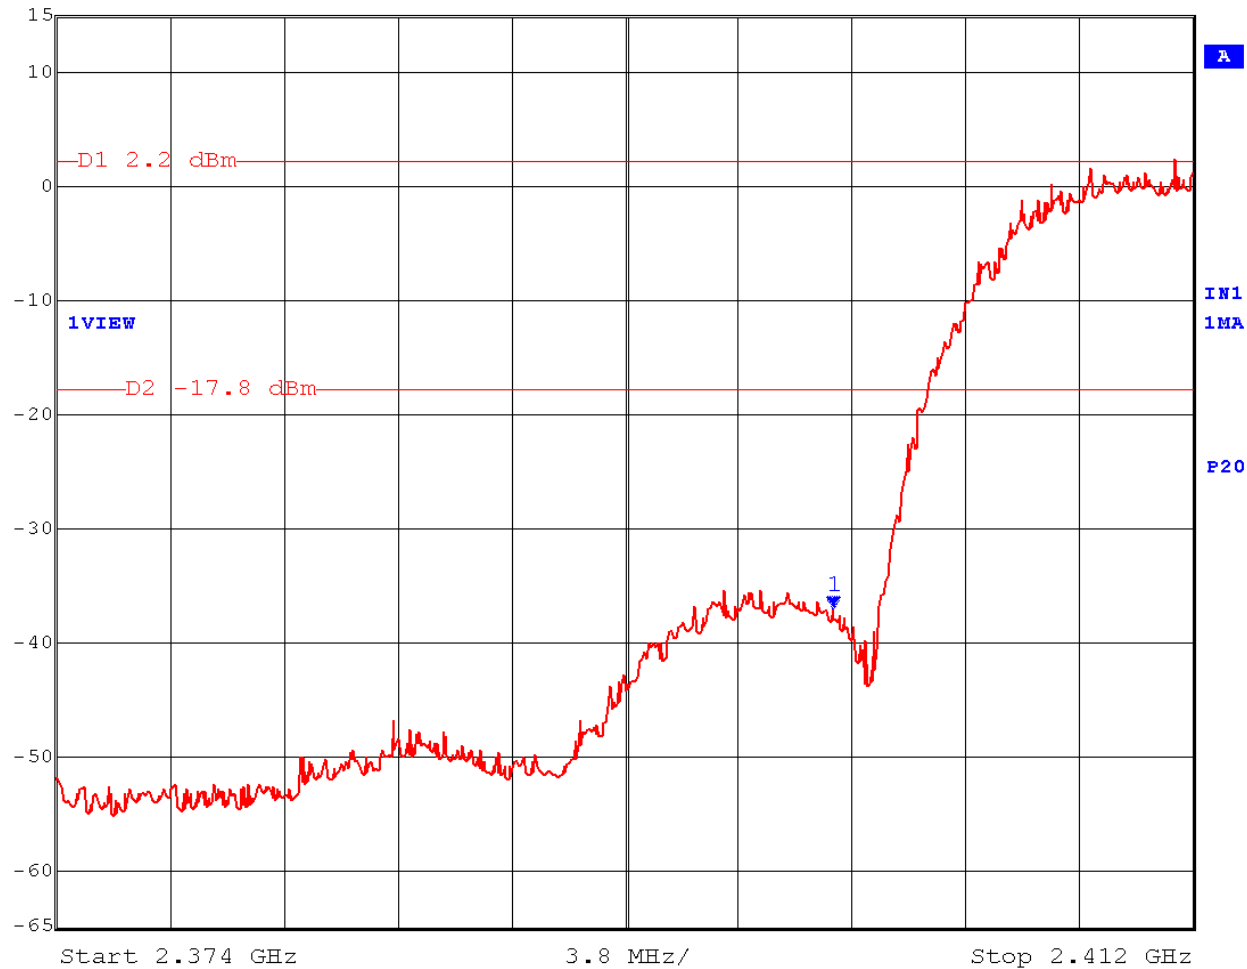

EMC Technologies Report Number: M040733_Cert_Soriel_Atheros_2.4_BT

**APPENDIX L1
BAND EDGE - Atheros 802.11b**

Band Edge – Low

Max/Ref Lvl	Marker 1 [T1]	RBW	100 kHz	RF Att	50 dB
15 dBm	-37.13 dBm	VBW	300 kHz		
15 dBm	2.40000000 GHz	SWT	9.5 ms	Unit	dBm

Date: 8.FEB.2004 12:37:00

Band Edge – High

Max/Ref Lvl	Marker 1 [T1]	RBW	100 kHz	RF Att	50 dB
15 dBm	-50.63 dBm	VBW	300 kHz		
15 dBm	2.48350000 GHz	SWT	9.5 ms	Unit	dBm

Date: 8.FEB.2004 12:41:57