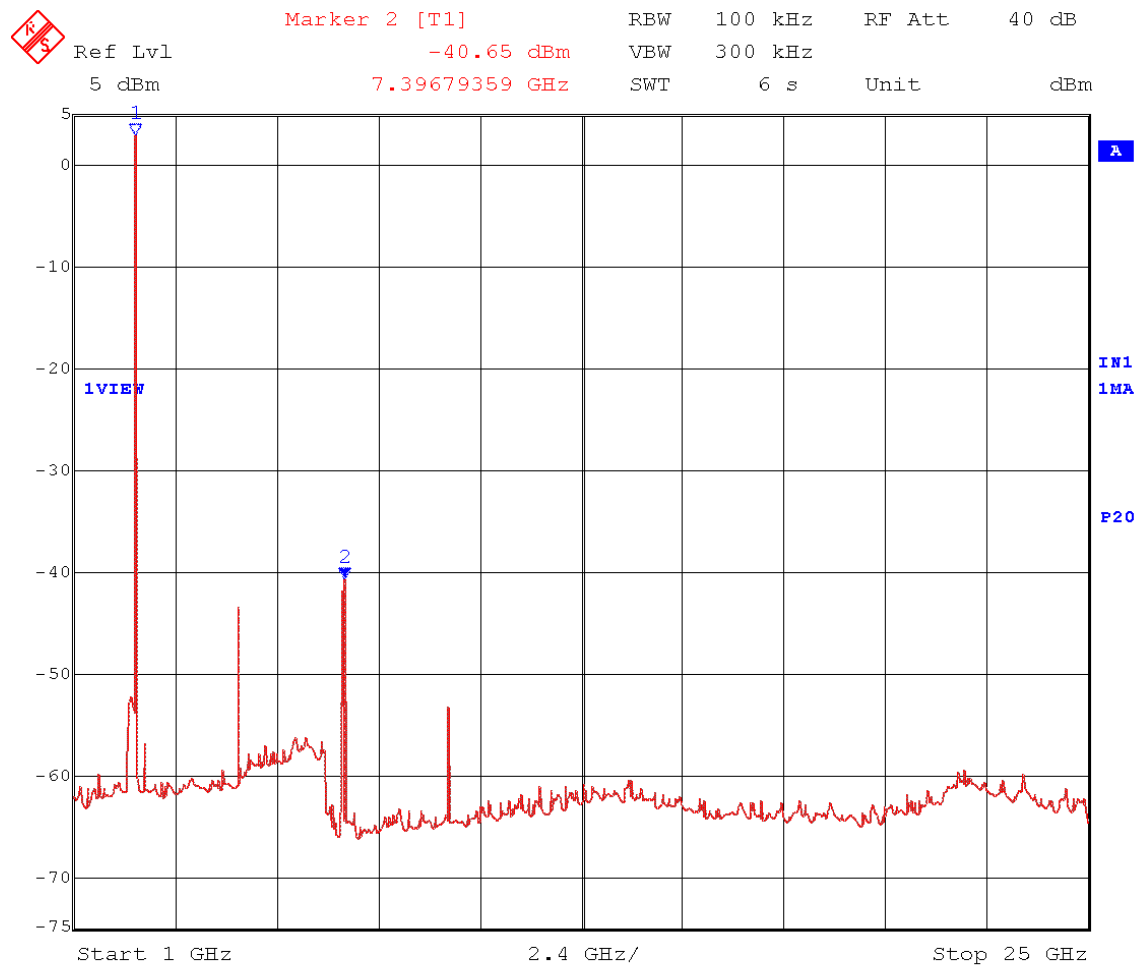

Harmonics - Channel 11 (High)

Date: 2.AUG.2004 10:01:15