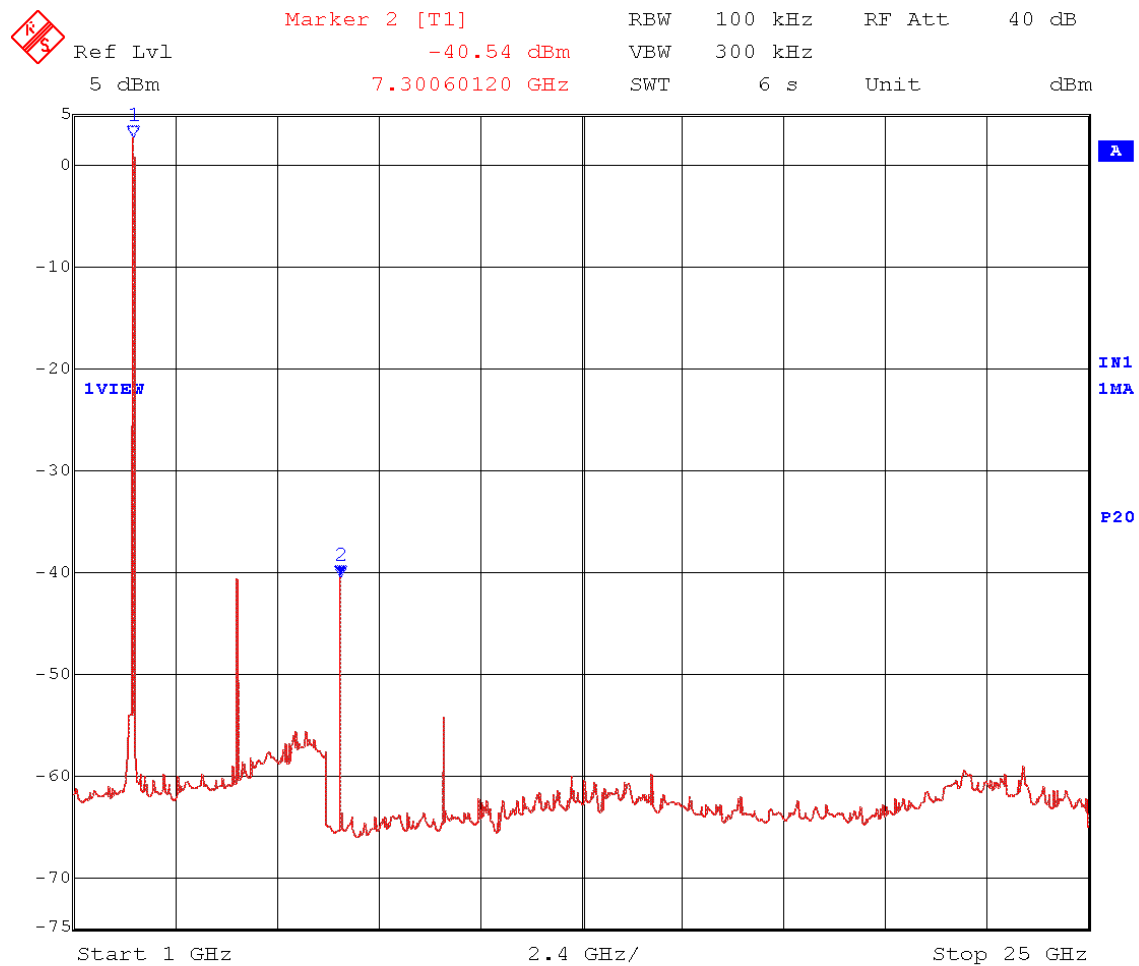

Harmonics - Channel 6 (Middle)

Date: 2.AUG.2004 10:02:46