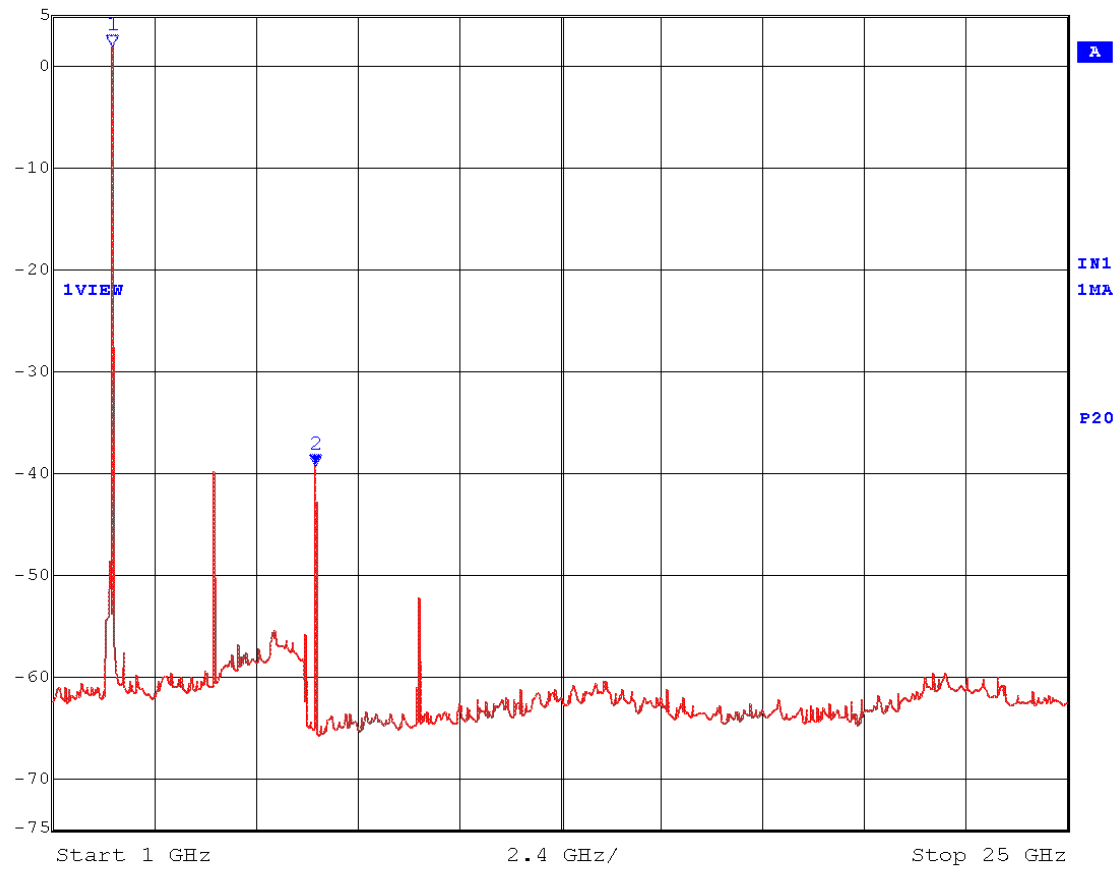

**EMC Technologies Report Number: M040733\_Cert\_SorieI\_Atheros\_2.4\_BT**

**APPENDIX K1**  
**Harmonics - Atheros 802.11b**

### Harmonics – Channel 1 (low)

	Ref Lvl	Marker 2 [T1]	RBW	100 kHz	RF Att	40 dB
	5 dBm	-39.21 dBm	VEW	300 kHz		
		7.20440882 GHz	SWT	6 s	Unit	dBm

Date: 2.AUG.2004 10:04:22