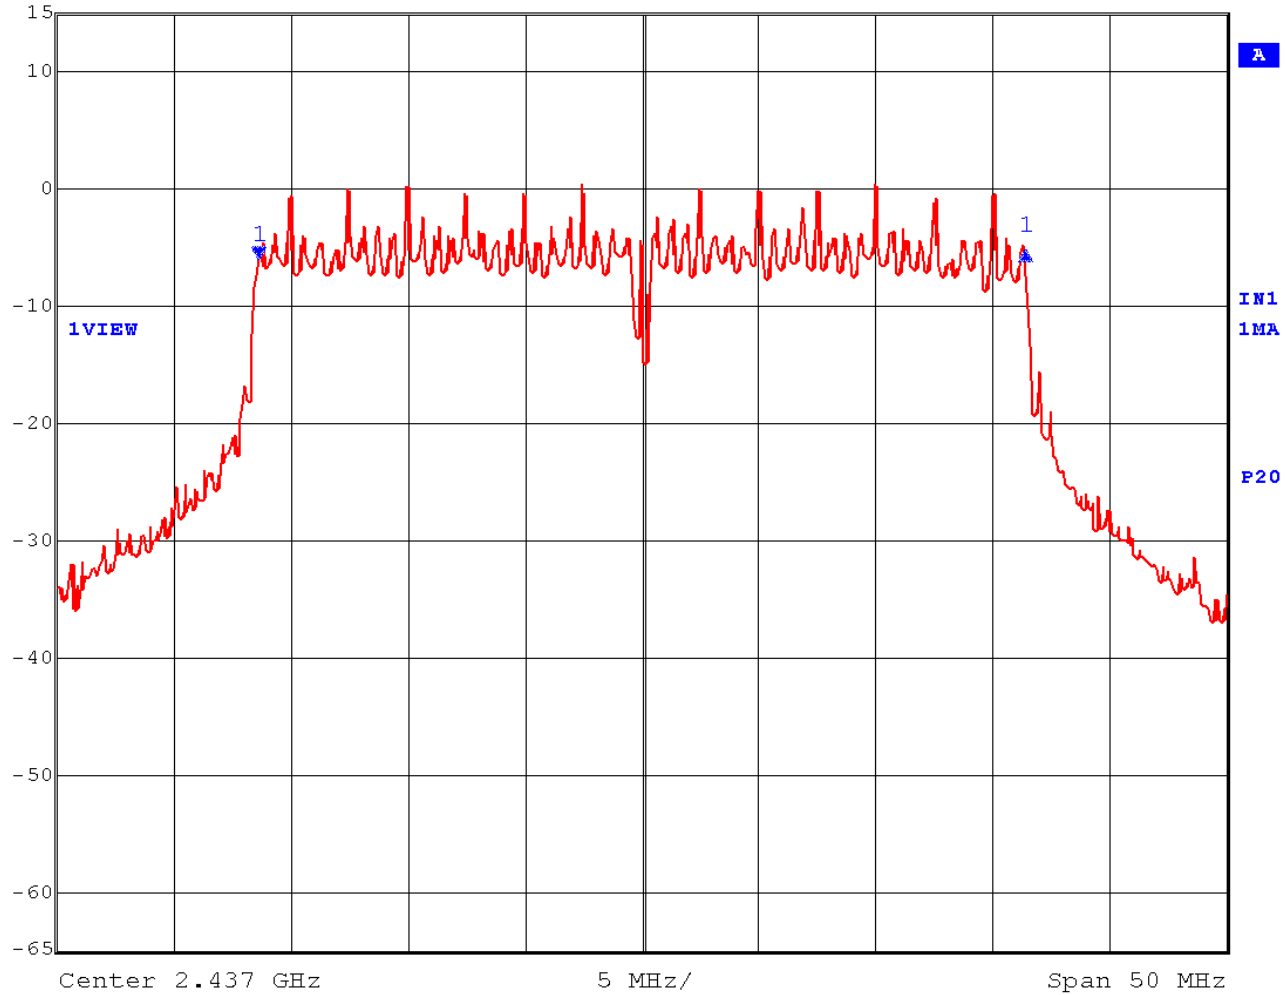

**EMC Technologies Report Number: M040733\_Cert\_Soriel\_Atheros\_2.4\_BT**

**6 dB BANDWIDTH - Atheros 802.11g**

**6dB Bandwidth – Channel 1**

Max/Ref Lvl	Delta 1 [T1]	RBW	100 kHz	RF Att	50 dB
15 dBm	0.40 dB	VBW	300 kHz		
15 dBm	16.53306613 MHz	SWT	6.5 ms	Unit	dBm

Date: 8.FEB.2004 12:20:44

**6dB Bandwidth – Channel 6**

Max/Ref Lvl	Delta 1 [T1]	RBW	100 kHz	RF Att	50 dB
15 dBm	0.54 dB	VBW	300 kHz		
15 dBm	16.53306613 MHz	SWT	6.5 ms	Unit	dBm

Date: 8.FEB.2004 12:22:58

**6dB Bandwidth – Channel 11**

Max/Ref Lvl	Delta 1 [T1]	RBW	100 kHz	RF Att	50 dB
15 dBm	0.79 dB	VBW	300 kHz		
15 dBm	16.53306613 MHz	SWT	6.5 ms	Unit	dBm

Date: 8.FEB.2004 12:28:01

**6dB Bandwidth – Channel 6 (TURBO)**

Max/Ref Lvl	Delta 1 [T1]	RBW	100 kHz	RF Att	50 dB
15 dBm	0.77 dB	VBW	300 kHz		
15 dBm	32.76553106 MHz	SWT	12.5 ms	Unit	dBm

Date: 8.FEB.2004 12:24:51