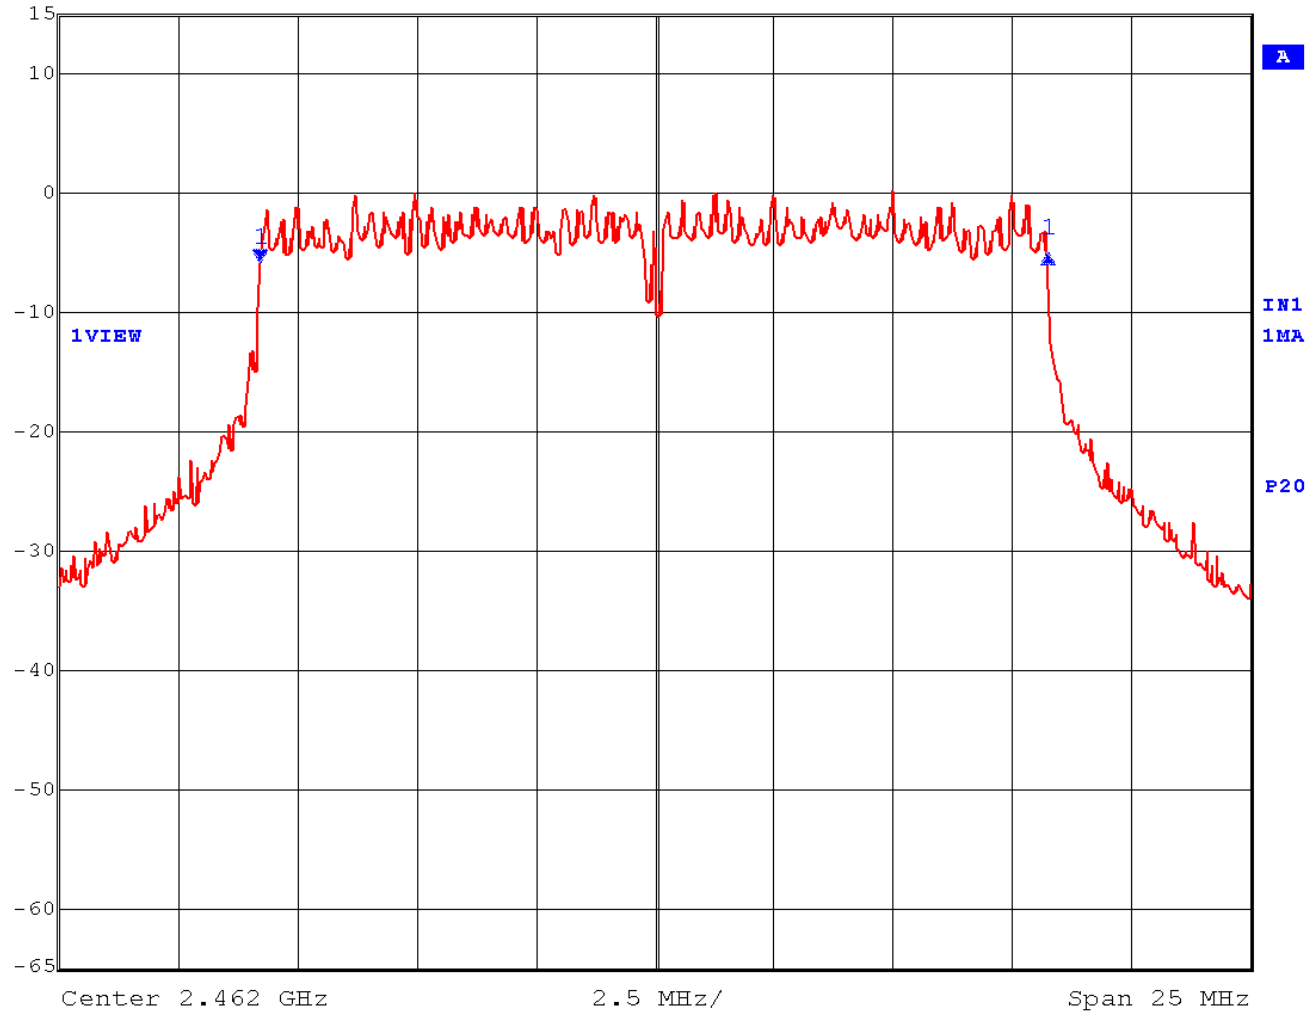

**EMC Technologies Report Number: M040733\_Cert\_Soriel\_Atheros\_2.4\_BT**

**6 dB BANDWIDTH - Atheros 802.11g**

**6dB Bandwidth – Channel 1**

Max/Ref Lvl	Delta 1 [T1]	RBW	100 kHz	RF Att	50 dB
15 dBm	0.40 dB	VBW	300 kHz		
15 dBm	16.53306613 MHz	SWT	6.5 ms	Unit	dBm

Date: 8.FEB.2004 12:20:44

**6dB Bandwidth – Channel 6**

Max/Ref Lvl	Delta 1 [T1]	RBW	100 kHz	RF Att	50 dB
15 dBm	0.54 dB	VBW	300 kHz		
15 dBm	16.53306613 MHz	SWT	6.5 ms	Unit	dBm

Date: 8.FEB.2004 12:22:58

**6dB Bandwidth – Channel 11**

Max/Ref Lvl	Delta 1 [T1]	RBW	100 kHz	RF Att	50 dB
15 dBm	0.79 dB	VBW	300 kHz		
15 dBm	16.53306613 MHz	SWT	6.5 ms	Unit	dBm

Date: 8.FEB.2004 12:28:01

**6dB Bandwidth – Channel 6 (TURBO)**