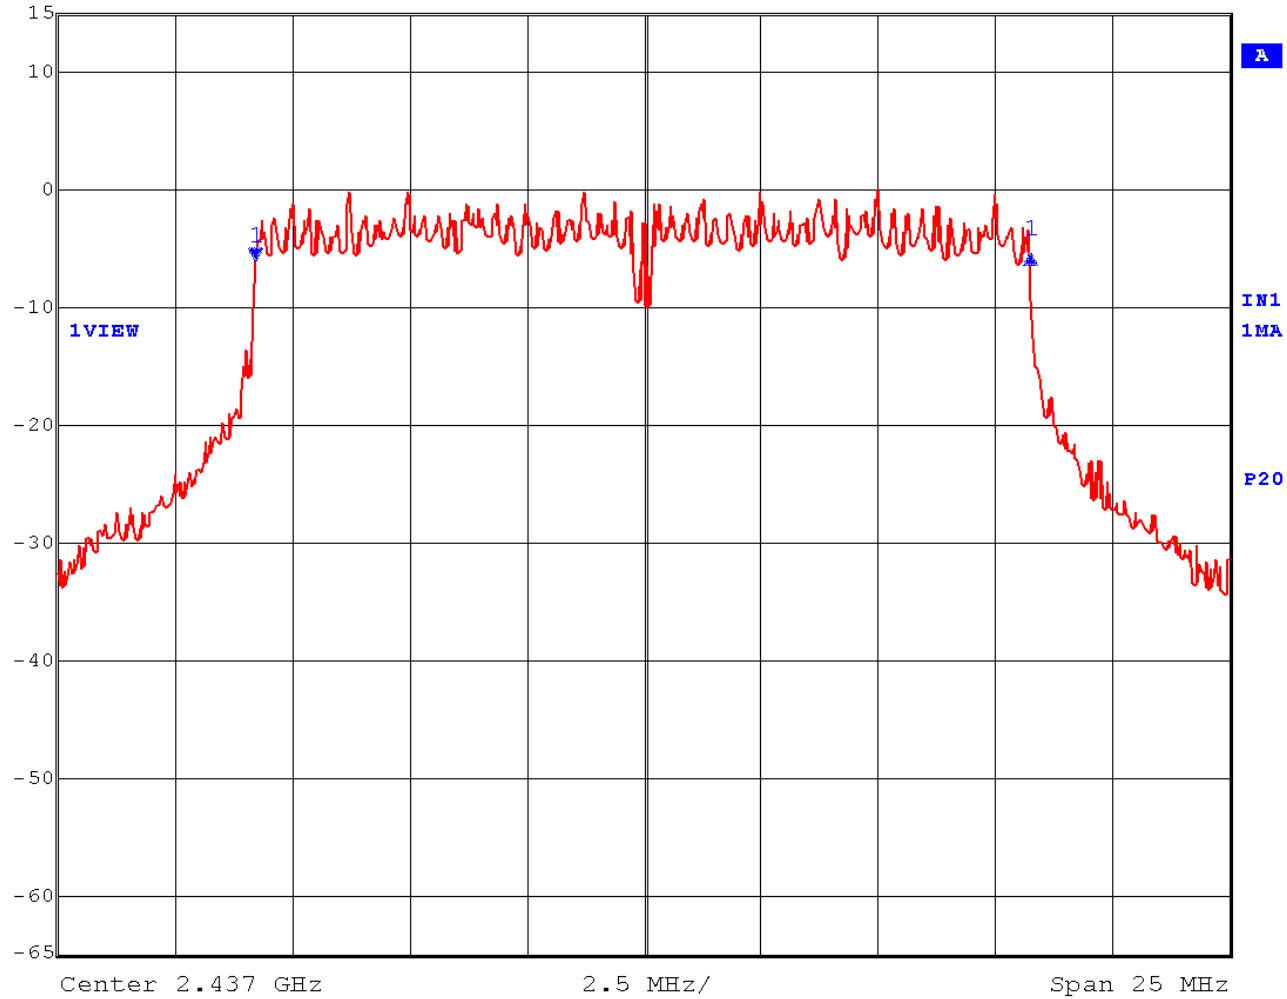

**EMC Technologies Report Number: M040733\_Cert\_Soriel\_Atheros\_2.4\_BT**

**6 dB BANDWIDTH - Atheros 802.11g**

**6dB Bandwidth – Channel 1**

Max/Ref Lvl	Delta 1 [T1]	RBW	100 kHz	RF Att	50 dB
15 dBm	0.40 dB	VBW	300 kHz		
15 dBm	16.53306613 MHz	SWT	6.5 ms	Unit	dBm

Date: 8.FEB.2004 12:20:44

**6dB Bandwidth – Channel 6**

Max/Ref Lvl	Delta 1 [T1]	RBW	100 kHz	RF Att	50 dB
15 dBm	0.54 dB	VBW	300 kHz		
15 dBm	16.53306613 MHz	SWT	6.5 ms	Unit	dBm

Date: 8.FEB.2004 12:22:58

**6dB Bandwidth – Channel 11**

Max/Ref Lvl	Delta 1 [T1]	RBW	100 kHz	RF Att	50 dB
15 dBm	0.79 dB	VBW	300 kHz		
15 dBm	16.53306613 MHz	SWT	6.5 ms	Unit	dBm

Date: 8.FEB.2004 12:28:01

**6dB Bandwidth – Channel 6 (TURBO)**