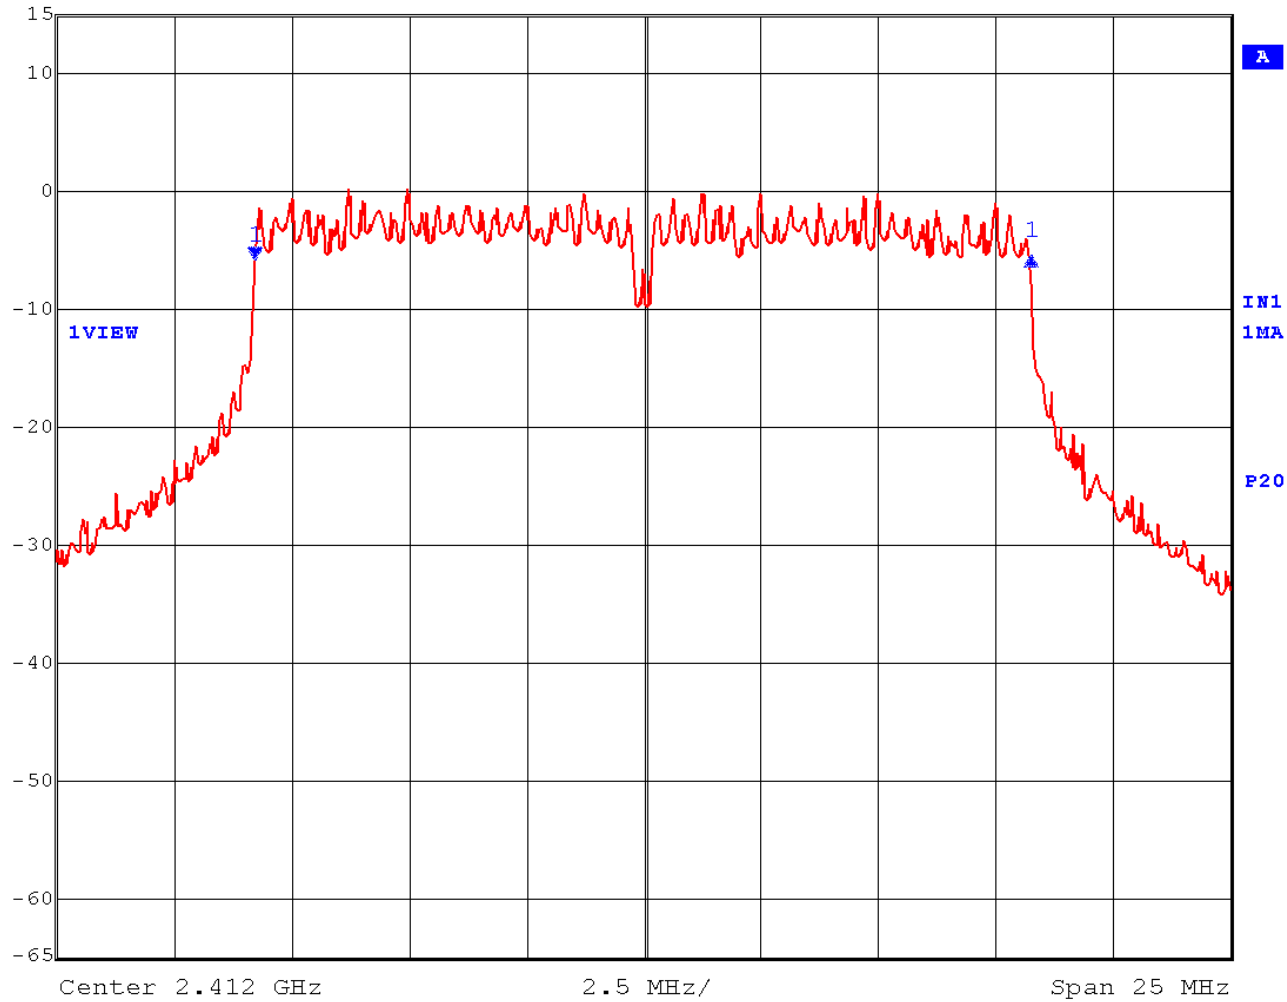

**EMC Technologies Report Number: M040733\_Cert\_Soriel\_Atheros\_2.4\_BT**

**6 dB BANDWIDTH - Atheros 802.11g**

**6dB Bandwidth – Channel 1**

Max/Ref Lvl	Delta 1 [T1]	RBW	100 kHz	RF Att	50 dB
15 dBm	0.40 dB	VBW	300 kHz		
15 dBm	16.53306613 MHz	SWT	6.5 ms	Unit	dBm

Date: 8.FEB.2004 12:20:44

**6dB Bandwidth – Channel 6**

Max/Ref Lvl	Delta 1 [T1]	RBW	100 kHz	RF Att	50 dB
15 dBm	0.54 dB	VBW	300 kHz		
15 dBm	16.53306613 MHz	SWT	6.5 ms	Unit	dBm

Date: 8.FEB.2004 12:22:58

**6dB Bandwidth – Channel 11**

Max/Ref Lvl	Delta 1 [T1]	RBW	100 kHz	RF Att	50 dB
15 dBm	0.79 dB	VBW	300 kHz		
15 dBm	16.53306613 MHz	SWT	6.5 ms	Unit	dBm

Date: 8.FEB.2004 12:28:01

**6dB Bandwidth – Channel 6 (TURBO)**