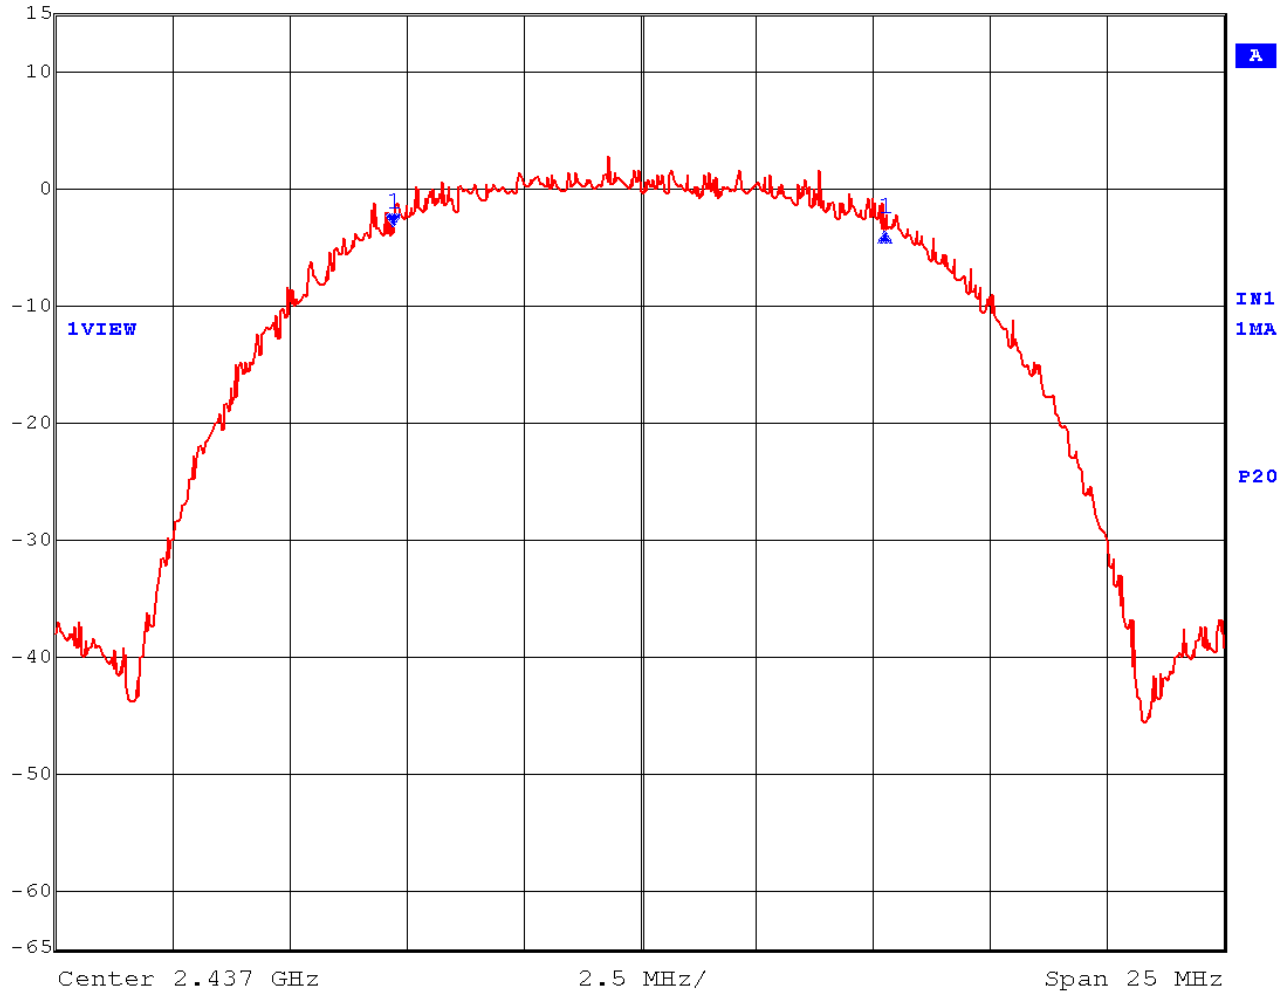

EMC Technologies Report Number: M040733_Cert_SorieI_Atheros_2.4_BT

6 dB BANDWIDTH - Atheros 802.11b

6dB Bandwidth – Channel 1

Max/Ref Lvl	Delta 1 [T1]	RBW	100 kHz	RF Att	50 dB
15 dBm	0.50 dB	VBW	300 kHz		
15 dBm	11.17234469 MHz	SWT	6.5 ms	Unit	dBm

Date: 8.FEB.2004 12:34:28

6dB Bandwidth – Channel 6

Max/Ref Lvl	Delta 1 [T1]	RBW	100 kHz	RF Att	50 dB
15 dBm	-0.45 dB	VBW	300 kHz		
15 dBm	10.52104208 MHz	SWT	6.5 ms	Unit	dBm

Date: 8.FEB.2004 12:31:54

6dB Bandwidth – Channel 11

Max/Ref Lvl	Delta 1 [T1]	REW	100 kHz	RF Att	50 dB
15 dBm	-0.15 dB	VBW	300 kHz		
15 dBm	10.47094188 MHz	SWT	6.5 ms	Unit	dBm

Date: 8.FEB.2004 12:30:22