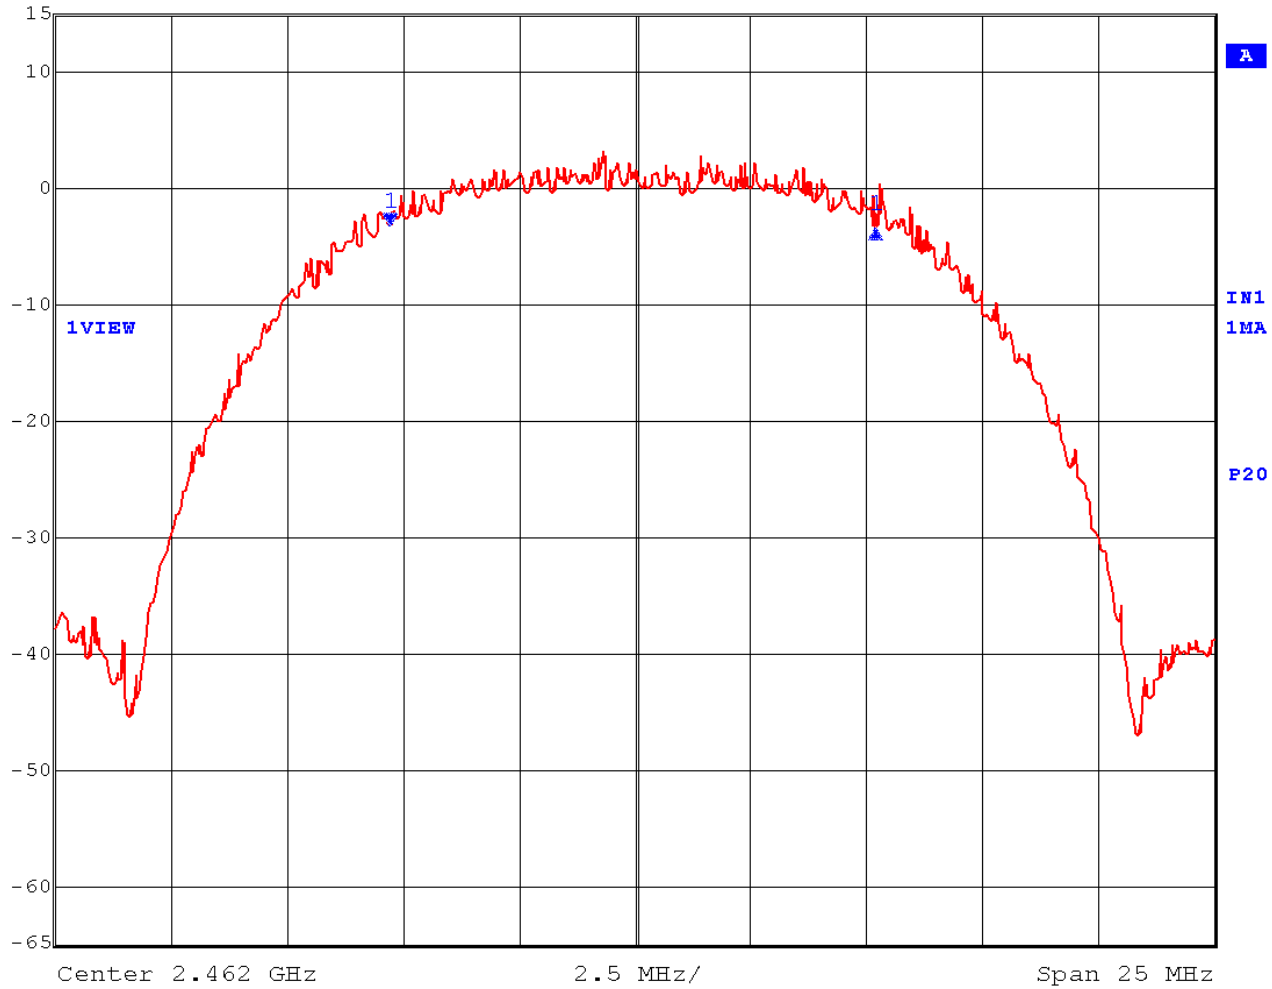

EMC Technologies Report Number: M040733_Cert_SorieI_Atheros_2.4_BT

6 dB BANDWIDTH - Atheros 802.11b

6dB Bandwidth – Channel 1

Max/Ref Lvl	Delta 1 [T1]	RBW	100 kHz	RF Att	50 dB
15 dBm	0.50 dB	VBW	300 kHz		
15 dBm	11.17234469 MHz	SWT	6.5 ms	Unit	dBm

Date: 8.FEB.2004 12:34:28

6dB Bandwidth – Channel 6

Max/Ref Lvl	Delta 1 [T1]	RBW	100 kHz	RF Att	50 dB
15 dBm	-0.45 dB	VBW	300 kHz		
15 dBm	10.52104208 MHz	SWT	6.5 ms	Unit	dBm

Date: 8.FEB.2004 12:31:54

6dB Bandwidth – Channel 11

Max/Ref Lvl	Delta 1 [T1]	REW	100 kHz	RF Att	50 dB
15 dBm	-0.15 dB	VBW	300 kHz		
15 dBm	10.47094188 MHz	SWT	6.5 ms	Unit	dBm

Date: 8.FEB.2004 12:30:22