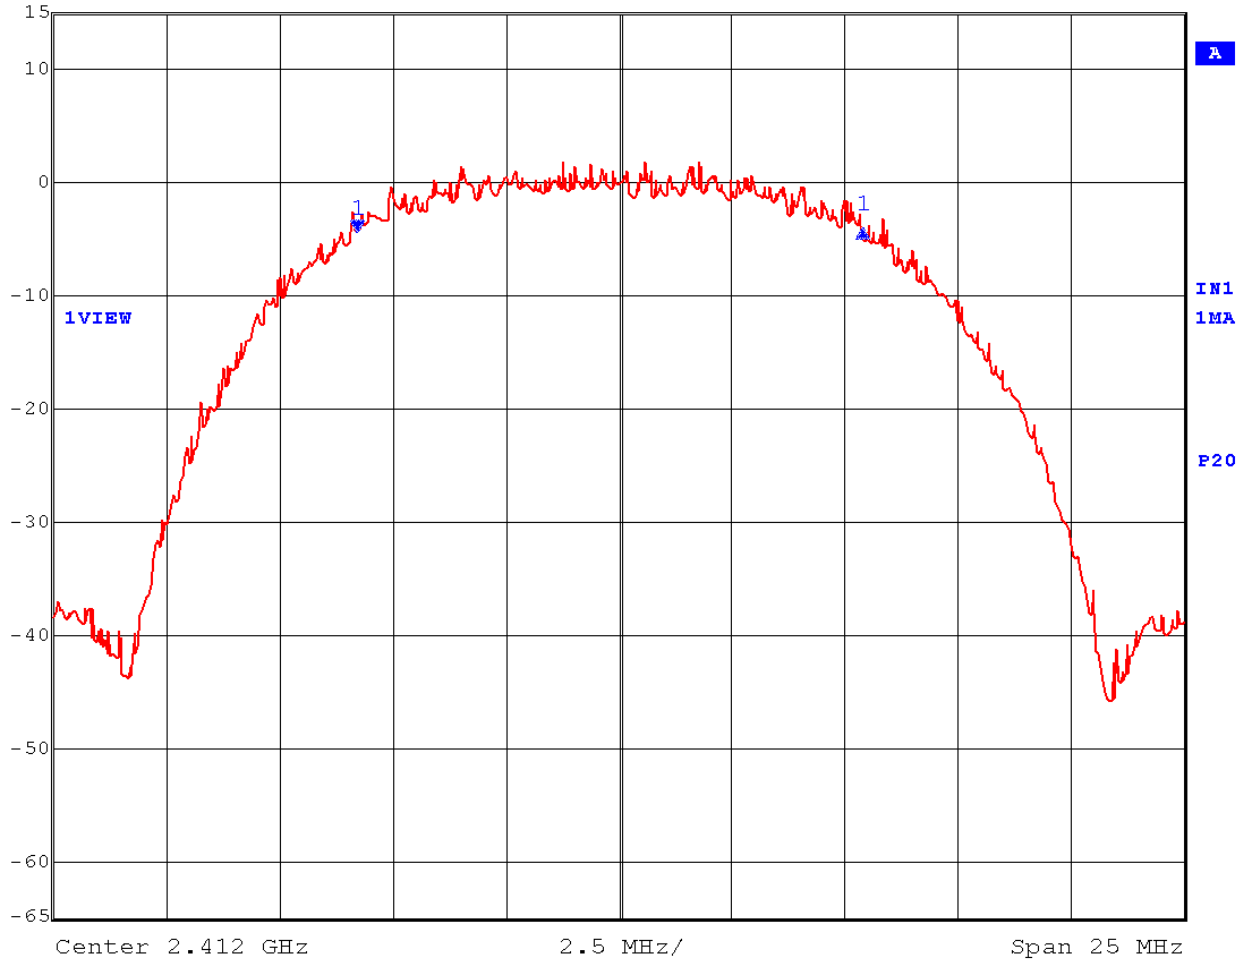

EMC Technologies Report Number: M040733_Cert_SorieI_Atheros_2.4_BT

6 dB BANDWIDTH - Atheros 802.11b

6dB Bandwidth – Channel 1

Max/Ref Lvl	Delta 1 [T1]	RBW	100 kHz	RF Att	50 dB
15 dBm	0.50 dB	VBW	300 kHz		
15 dBm	11.17234469 MHz	SWT	6.5 ms	Unit	dBm

Date: 8.FEB.2004 12:34:28

6dB Bandwidth – Channel 6

Max/Ref Lvl	Delta 1 [T1]	RBW	100 kHz	RF Att	50 dB
15 dBm	-0.45 dB	VBW	300 kHz		
15 dBm	10.52104208 MHz	SWT	6.5 ms	Unit	dBm

Date: 8.FEB.2004 12:31:54

6dB Bandwidth – Channel 11

Max/Ref Lvl	Delta 1 [T1]	REW	100 kHz	RF Att	50 dB
15 dBm	-0.15 dB	VBW	300 kHz		
15 dBm	10.47094188 MHz	SWT	6.5 ms	Unit	dBm

Date: 8.FEB.2004 12:30:22