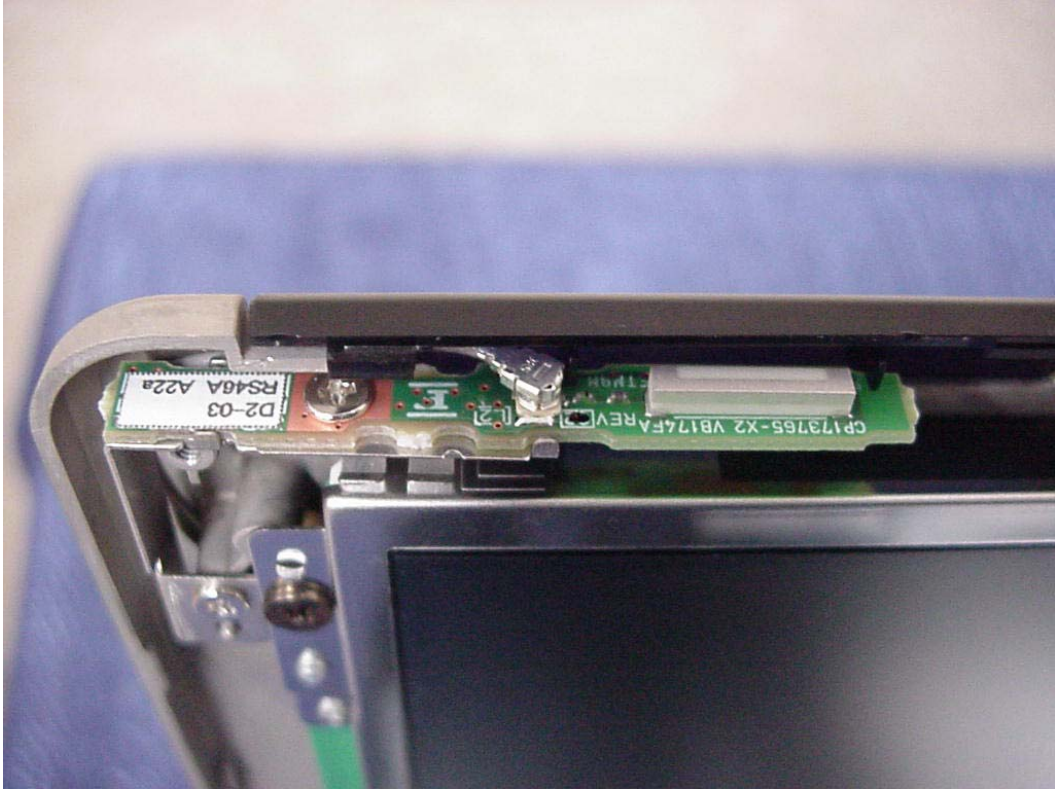

EMC Technologies Report Number: M040733_Cert_Soriel_Atheros_2.4_BT

APPENDIX B3

WLAN Module and Antenna Location Photographs

APPENDIX B3 – WLAN & Antenna Location

WLAN ANTENNA LOCATION

APPENDIX B3 – WLAN & Antenna Location

Atheros WLAN Location - exploded view

APPENDIX B3 – WLAN & Antenna Location

Left Antenna Location - exploded view

Right Antenna Location - exploded view