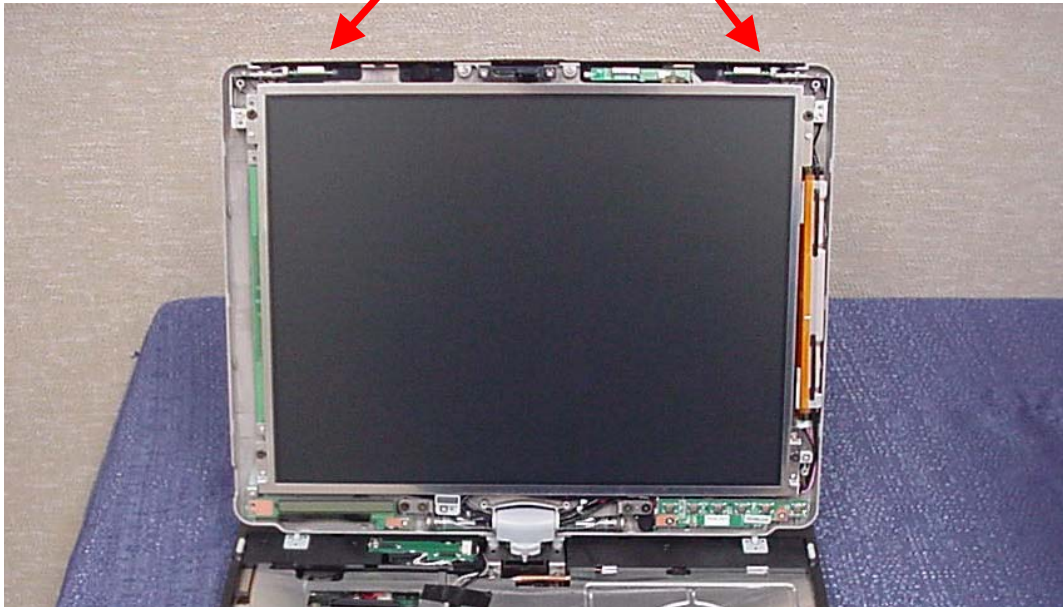

EMC Technologies Report Number: M040733_Cert_Soriel_Atheros_2.4_BT

APPENDIX B3

WLAN Module and Antenna Location Photographs

APPENDIX B3 – WLAN & Antenna Location

WLAN ANTENNA LOCATION

APPENDIX B3 – WLAN & Antenna Location

Atheros WLAN Location - exploded view

APPENDIX B3 – WLAN & Antenna Location

Left Antenna Location - exploded view

Right Antenna Location - exploded view