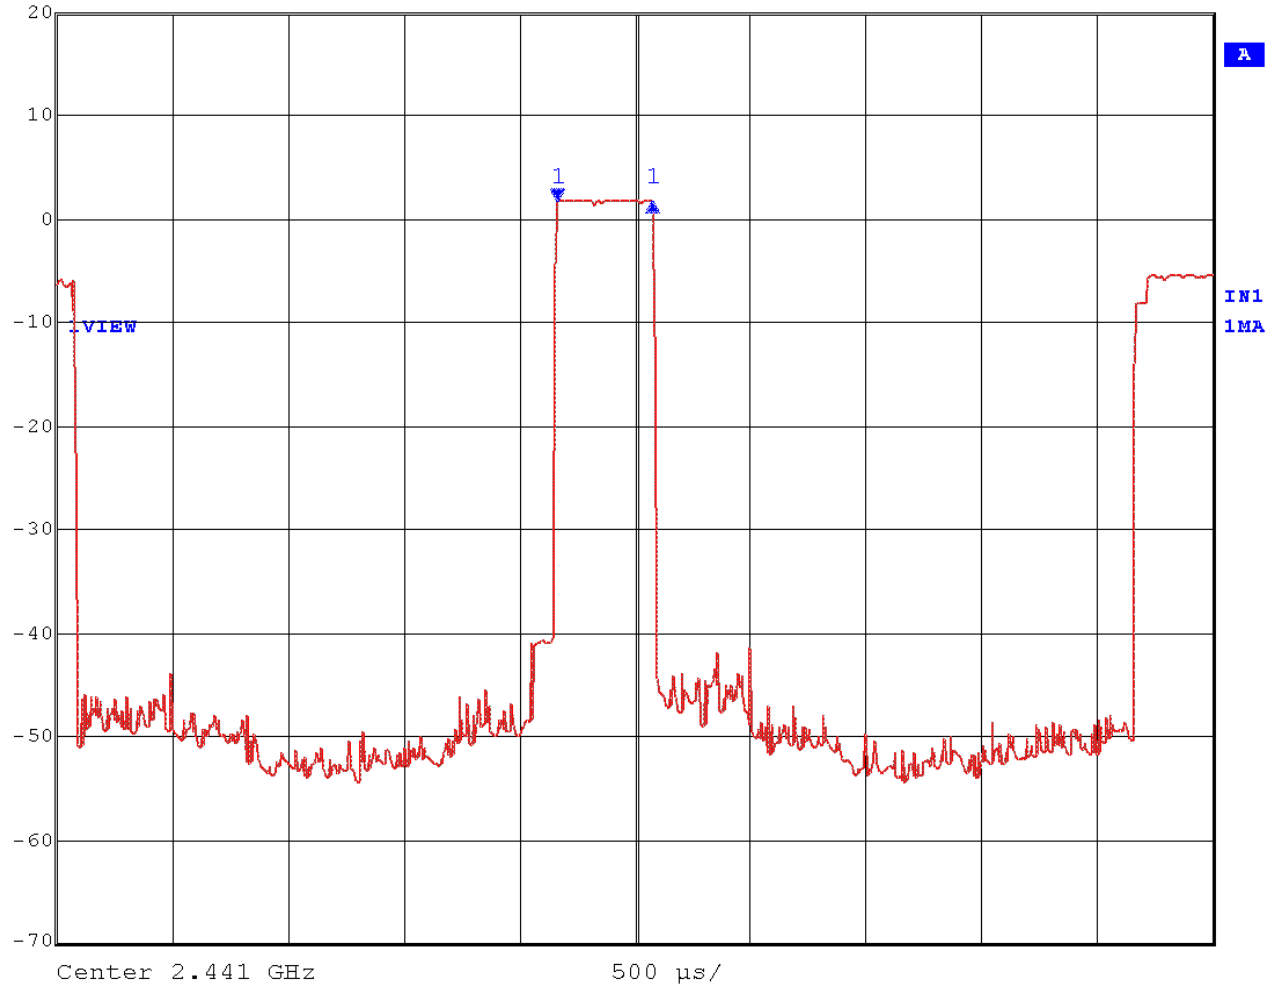

EMC Technologies Report Number: M040407_Cert_Emilia_Calexico2_BT

APPENDIX N - Bluetooth Channel Occupancy

Number of Channels

Max/Ref Lvl	RBW	1 MHz	RF Att	60 dB
25 dBm	VBW	1 MHz		
25 dBm	SWT	5 ms	Unit	dBm

Date: 9.FEB.2004 12:49:40

Dwell Time

Delta 1 [T1]	RBW	1 MHz	RF Att	30 dB
Ref Lvl	-0.07 dB	VBW	3 MHz	
20 dBm	410.821643 μ s	SWT	5 ms	Unit dBm

Date: 28.APR.2004 13:19:23