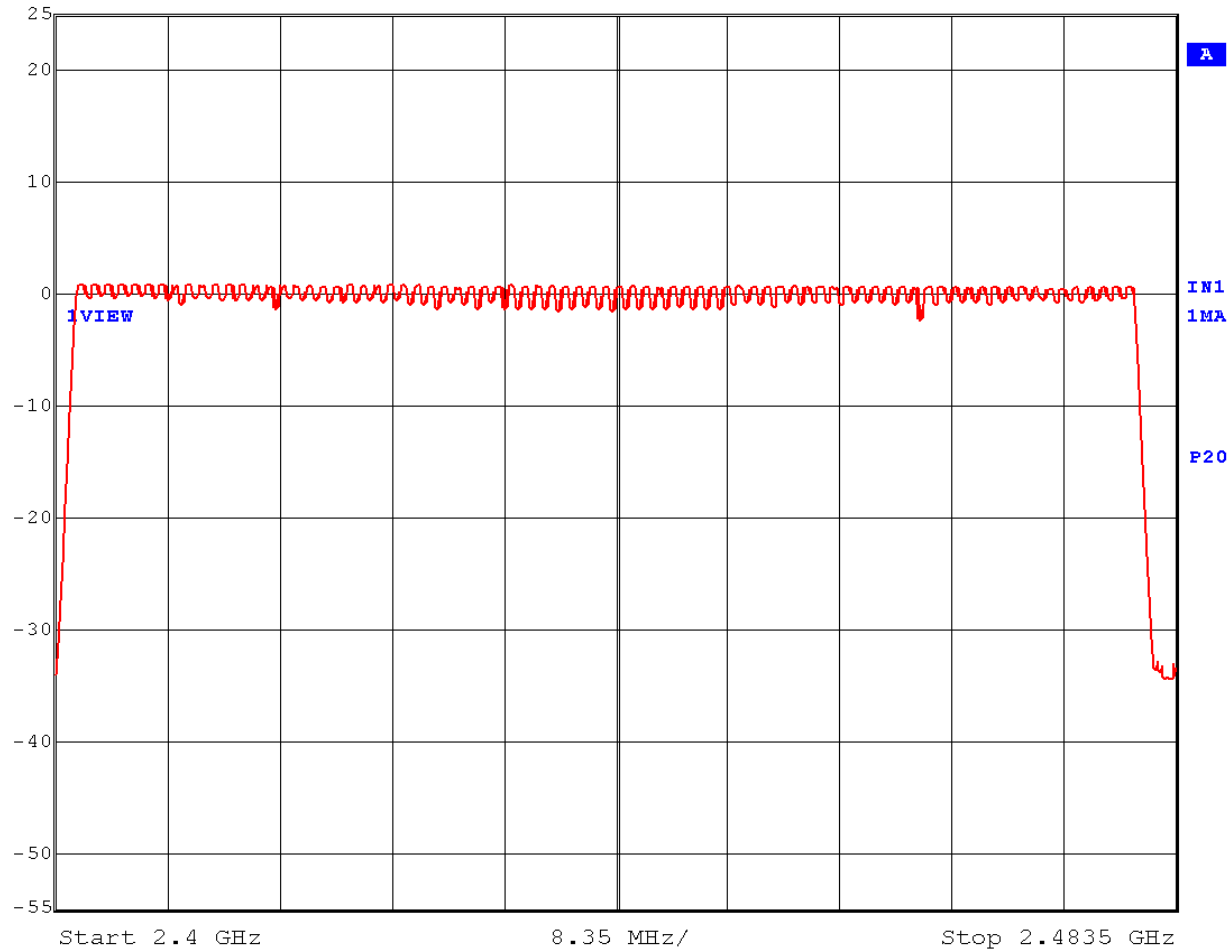

EMC Technologies Report Number: M040407_Cert_Emilia_Calexico2_BT

APPENDIX N - Bluetooth Channel Occupancy

Number of Channels

Max/Ref Lvl	RBW	1 MHz	RF Att	60 dB
25 dBm	VBW	1 MHz		
25 dBm	SWT	5 ms	Unit	dBm

Date: 9.FEB.2004 12:49:40

Dwell Time

Delta 1 [T1]	RBW	1 MHz	RF Att	30 dB
Ref Lvl	-0.07 dB	VBW	3 MHz	
20 dBm	410.821643 μ s	SWT	5 ms	Unit dBm

Date: 28.APR.2004 13:19:23