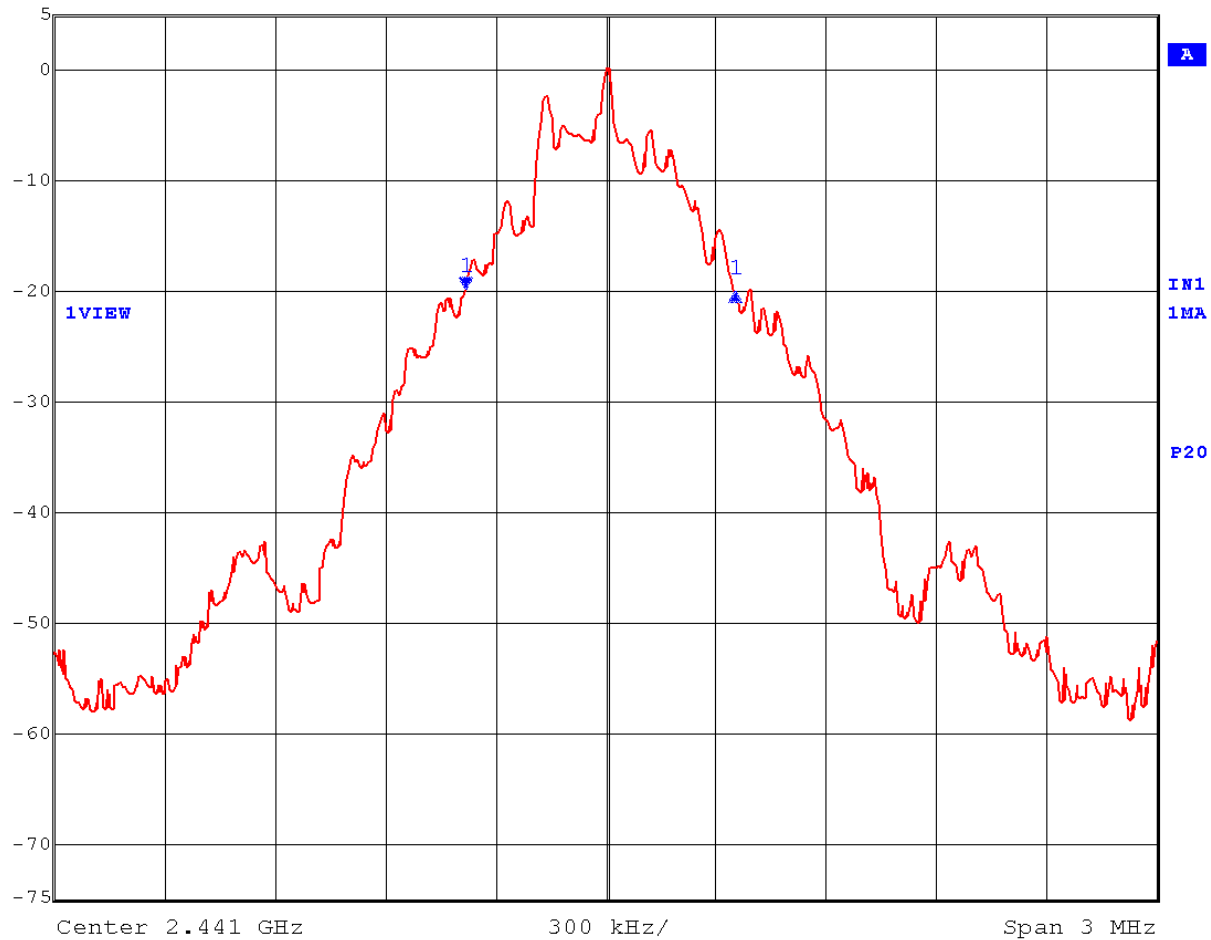

EMC Technologies Report Number: M040407_Cert_Emilia_Calexico2_BT

APPENDIX J3 - 20 dB BANDWIDTH - BLUETOOTH

20dB Bandwidth – Channel 1

Max/Ref Lvl	Delta 1 [T1]	RBW	30 kHz	RF Att	40 dB
5 dBm	0.17 dB	VBW	100 kHz		
5 dBm	739.47895792 kHz	SWT	8.5 ms	Unit	dBm

Date: 9.FEB.2004 11:13:46

20dB Bandwidth – Channel 40

Max/Ref Lvl	Delta 1 [T1]	RBW	30 kHz	RF Att	40 dB
5 dBm	-0.34 dB	VBW	100 kHz		
5 dBm	733.46693387 kHz	SWT	8.5 ms	Unit	dBm

Date: 9.FEB.2004 11:11:52

20dB Bandwidth – Channel 79

Max/Ref Lvl	Delta 1 [T1]	RBW	30 kHz	RF Att	40 dB
5 dBm	0.12 dB	VBW	100 kHz		
5 dBm	745.49098197 kHz	SWT	8.5 ms	Unit	dBm

Date: 9.FEB.2004 11:16:24