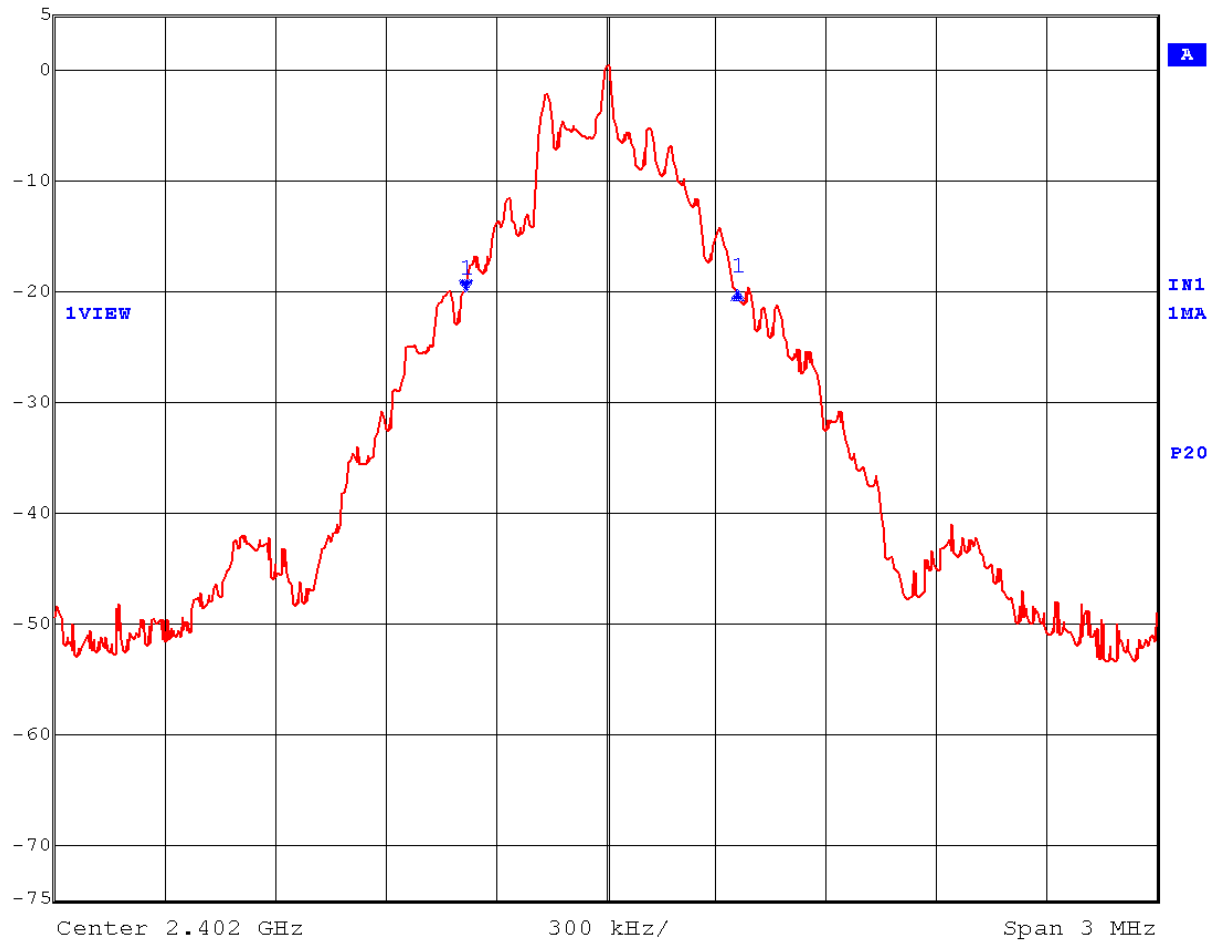

EMC Technologies Report Number: M040407_Cert_Emilia_Calexico2_BT

APPENDIX J3 - 20 dB BANDWIDTH - BLUETOOTH

20dB Bandwidth – Channel 1

Max/Ref Lvl	Delta 1 [T1]	RBW	30 kHz	RF Att	40 dB
5 dBm	0.17 dB	VBW	100 kHz		
5 dBm	739.47895792 kHz	SWT	8.5 ms	Unit	dBm

Date: 9.FEB.2004 11:13:46

20dB Bandwidth – Channel 40

Max/Ref Lvl	Delta 1 [T1]	RBW	30 kHz	RF Att	40 dB
5 dBm	-0.34 dB	VBW	100 kHz		
5 dBm	733.46693387 kHz	SWT	8.5 ms	Unit	dBm

Date: 9.FEB.2004 11:11:52

20dB Bandwidth – Channel 79

Max/Ref Lvl	Delta 1 [T1]	RBW	30 kHz	RF Att	40 dB
5 dBm	0.12 dB	VBW	100 kHz		
5 dBm	745.49098197 kHz	SWT	8.5 ms	Unit	dBm

Date: 9.FEB.2004 11:16:24