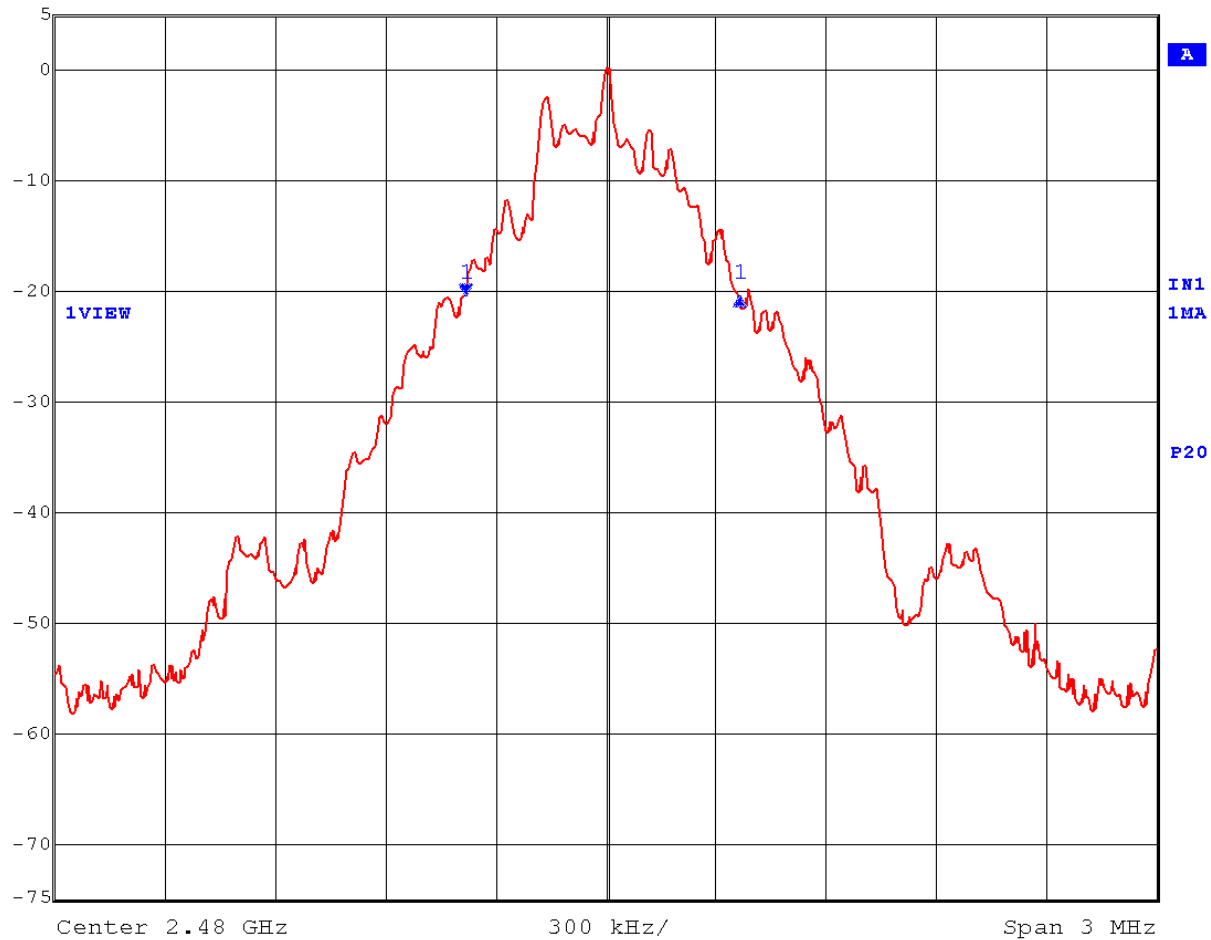

EMC Technologies Report Number: M040407_Cert_Emilia_Calexico2_BT

APPENDIX J3 - 20 dB BANDWIDTH - BLUETOOTH

20dB Bandwidth – Channel 1

Max/Ref Lvl	Delta 1 [T1]	RBW	30 kHz	RF Att	40 dB
5 dBm	0.17 dB	VBW	100 kHz		
5 dBm	739.47895792 kHz	SWT	8.5 ms	Unit	dBm

Date: 9.FEB.2004 11:13:46

20dB Bandwidth – Channel 40

Max/Ref Lvl	Delta 1 [T1]	RBW	30 kHz	RF Att	40 dB
5 dBm	-0.34 dB	VBW	100 kHz		
5 dBm	733.46693387 kHz	SWT	8.5 ms	Unit	dBm

Date: 9.FEB.2004 11:11:52

20dB Bandwidth – Channel 79

Max/Ref Lvl	Delta 1 [T1]	RBW	30 kHz	RF Att	40 dB
5 dBm	0.12 dB	VBW	100 kHz		
5 dBm	745.49098197 kHz	SWT	8.5 ms	Unit	dBm

Date: 9.FEB.2004 11:16:24