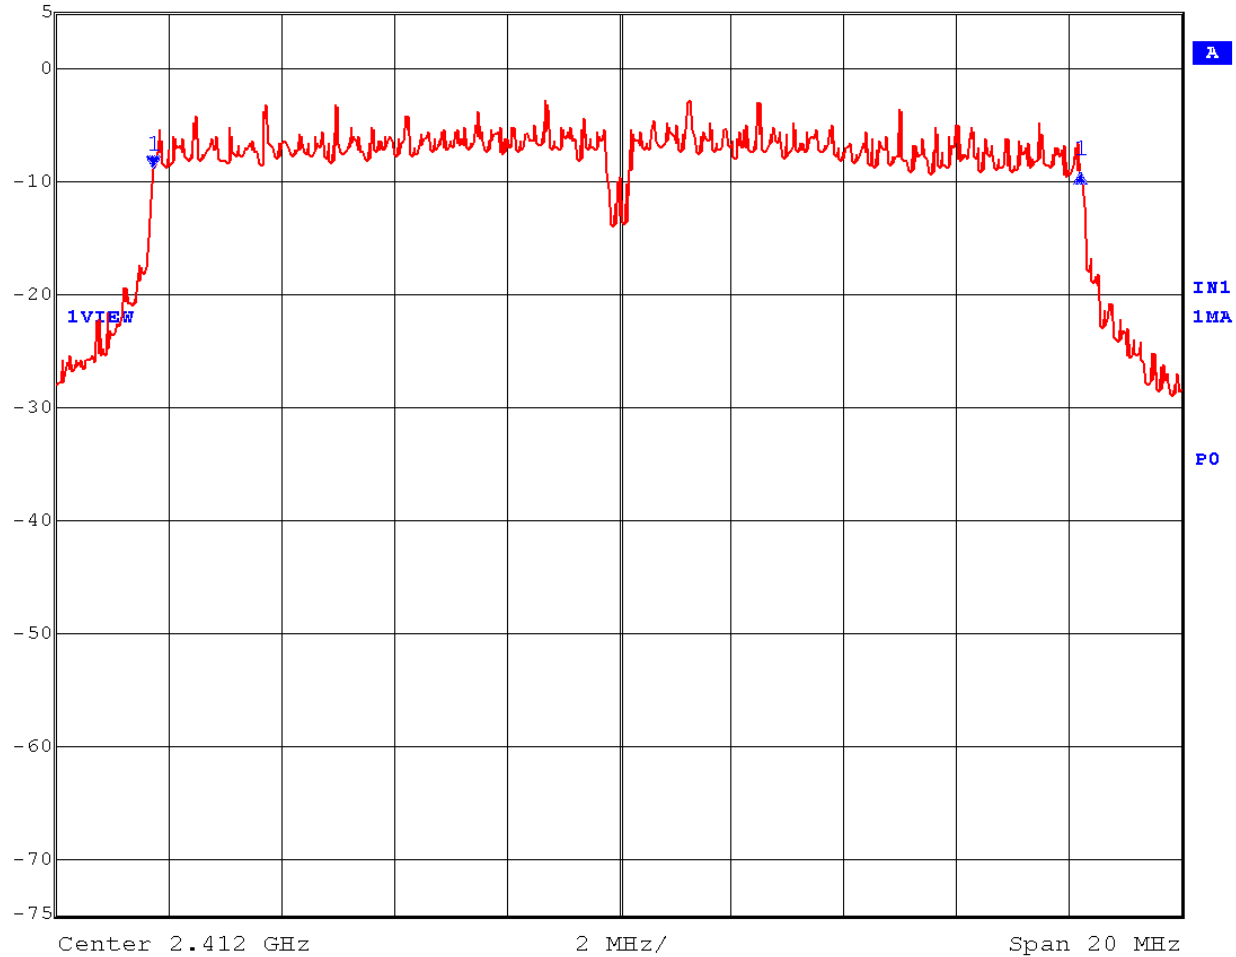

EMC Technologies Report Number: M040407_Cert_Emilia_Calexico2_BT

APPENDIX J2 - 6 dB BANDWIDTH - Calexico2 802.11g

6dB Bandwidth – Channel 1

Max/Ref Lvl	Delta 1 [T1]	RBW	100 kHz	RF Att	20 dB
5 dBm	-0.33 dB	VBW	300 kHz		
5 dBm	16.47294589 MHz	SWT	5 ms	Unit	dBm

Date: 5.FEB.2004 11:16:00

6dB Bandwidth – Channel 6

Max/Ref Lvl	Delta 1 [T1]	RBW	100 kHz	RF Att	20 dB
5 dBm	0.47 dB	VBW	300 kHz		
5 dBm	16.43286573 MHz	SWT	5 ms	Unit	dBm

Date: 5.FEB.2004 11:14:09

6dB Bandwidth – Channel 11

Max/Ref Lvl	Delta 1 [T1]	RBW	100 kHz	RF Att	20 dB
5 dBm	0.00 dB	VBW	300 kHz		
5 dBm	16.51302624 Hz	SWT	5 ms	Unit	dBm

Date: 5.FEB.2004 11:12:12