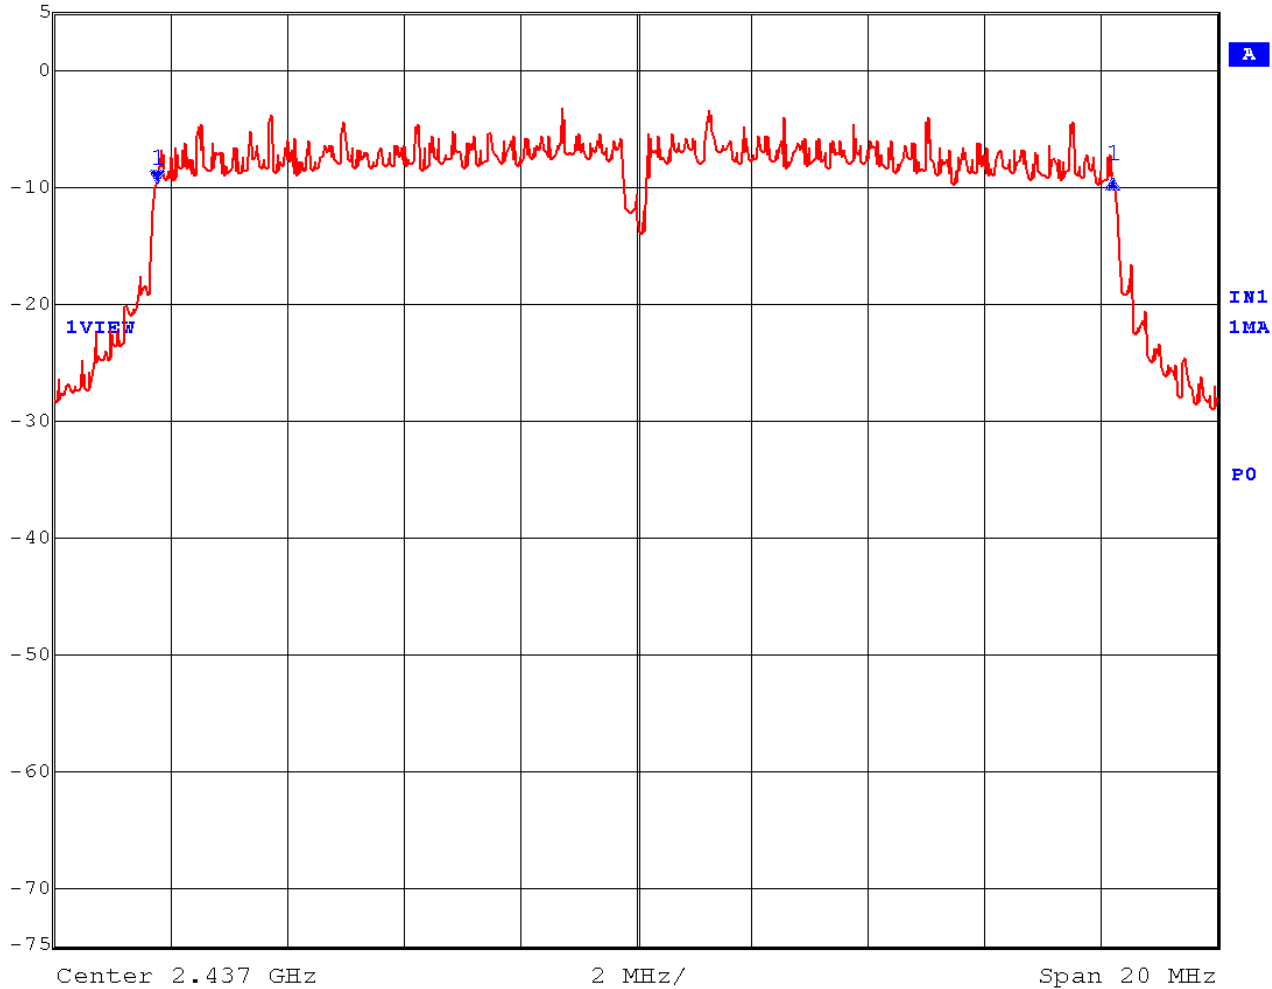

EMC Technologies Report Number: M040407_Cert_Emilia_Calexico2_BT

APPENDIX J2 - 6 dB BANDWIDTH - Calexico2 802.11g

6dB Bandwidth – Channel 1

Max/Ref Lvl	Delta 1 [T1]	RBW	100 kHz	RF Att	20 dB
5 dBm	-0.33 dB	VBW	300 kHz		
5 dBm	16.47294589 MHz	SWT	5 ms	Unit	dBm

Date: 5.FEB.2004 11:16:00

6dB Bandwidth – Channel 6

Max/Ref Lvl	Delta 1 [T1]	RBW	100 kHz	RF Att	20 dB
5 dBm	0.47 dB	VBW	300 kHz		
5 dBm	16.43286573 MHz	SWT	5 ms	Unit	dBm

Date: 5.FEB.2004 11:14:09

6dB Bandwidth – Channel 11

Max/Ref Lvl	Delta 1 [T1]	RBW	100 kHz	RF Att	20 dB
5 dBm	0.00 dB	VBW	300 kHz		
5 dBm	16.51302624 Hz	SWT	5 ms	Unit	dBm

Date: 5.FEB.2004 11:12:12