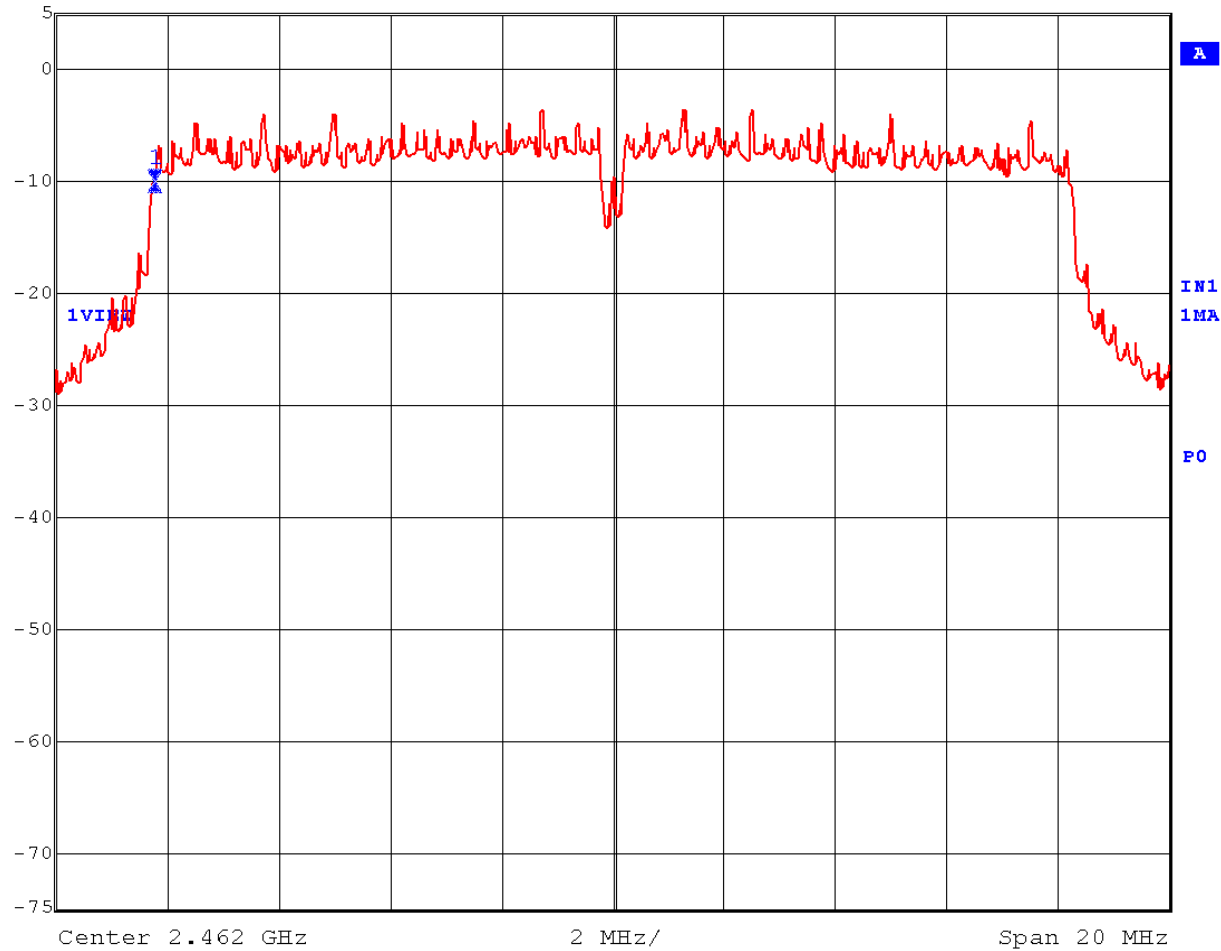

EMC Technologies Report Number: M040407_Cert_Emilia_Calexico2_BT

APPENDIX J2 - 6 dB BANDWIDTH - Calexico2 802.11g

6dB Bandwidth – Channel 1

Max/Ref Lvl	Delta 1 [T1]	RBW	100 kHz	RF Att	20 dB
5 dBm	-0.33 dB	VBW	300 kHz		
5 dBm	16.47294589 MHz	SWT	5 ms	Unit	dBm

Date: 5.FEB.2004 11:16:00

6dB Bandwidth – Channel 6

Max/Ref Lvl	Delta 1 [T1]	RBW	100 kHz	RF Att	20 dB
5 dBm	0.47 dB	VBW	300 kHz		
5 dBm	16.43286573 MHz	SWT	5 ms	Unit	dBm

Date: 5.FEB.2004 11:14:09

6dB Bandwidth – Channel 11

Max/Ref Lvl	Delta 1 [T1]	RBW	100 kHz	RF Att	20 dB
5 dBm	0.00 dB	VBW	300 kHz		
5 dBm	16.51302624 Hz	SWT	5 ms	Unit	dBm

Date: 5.FEB.2004 11:12:12